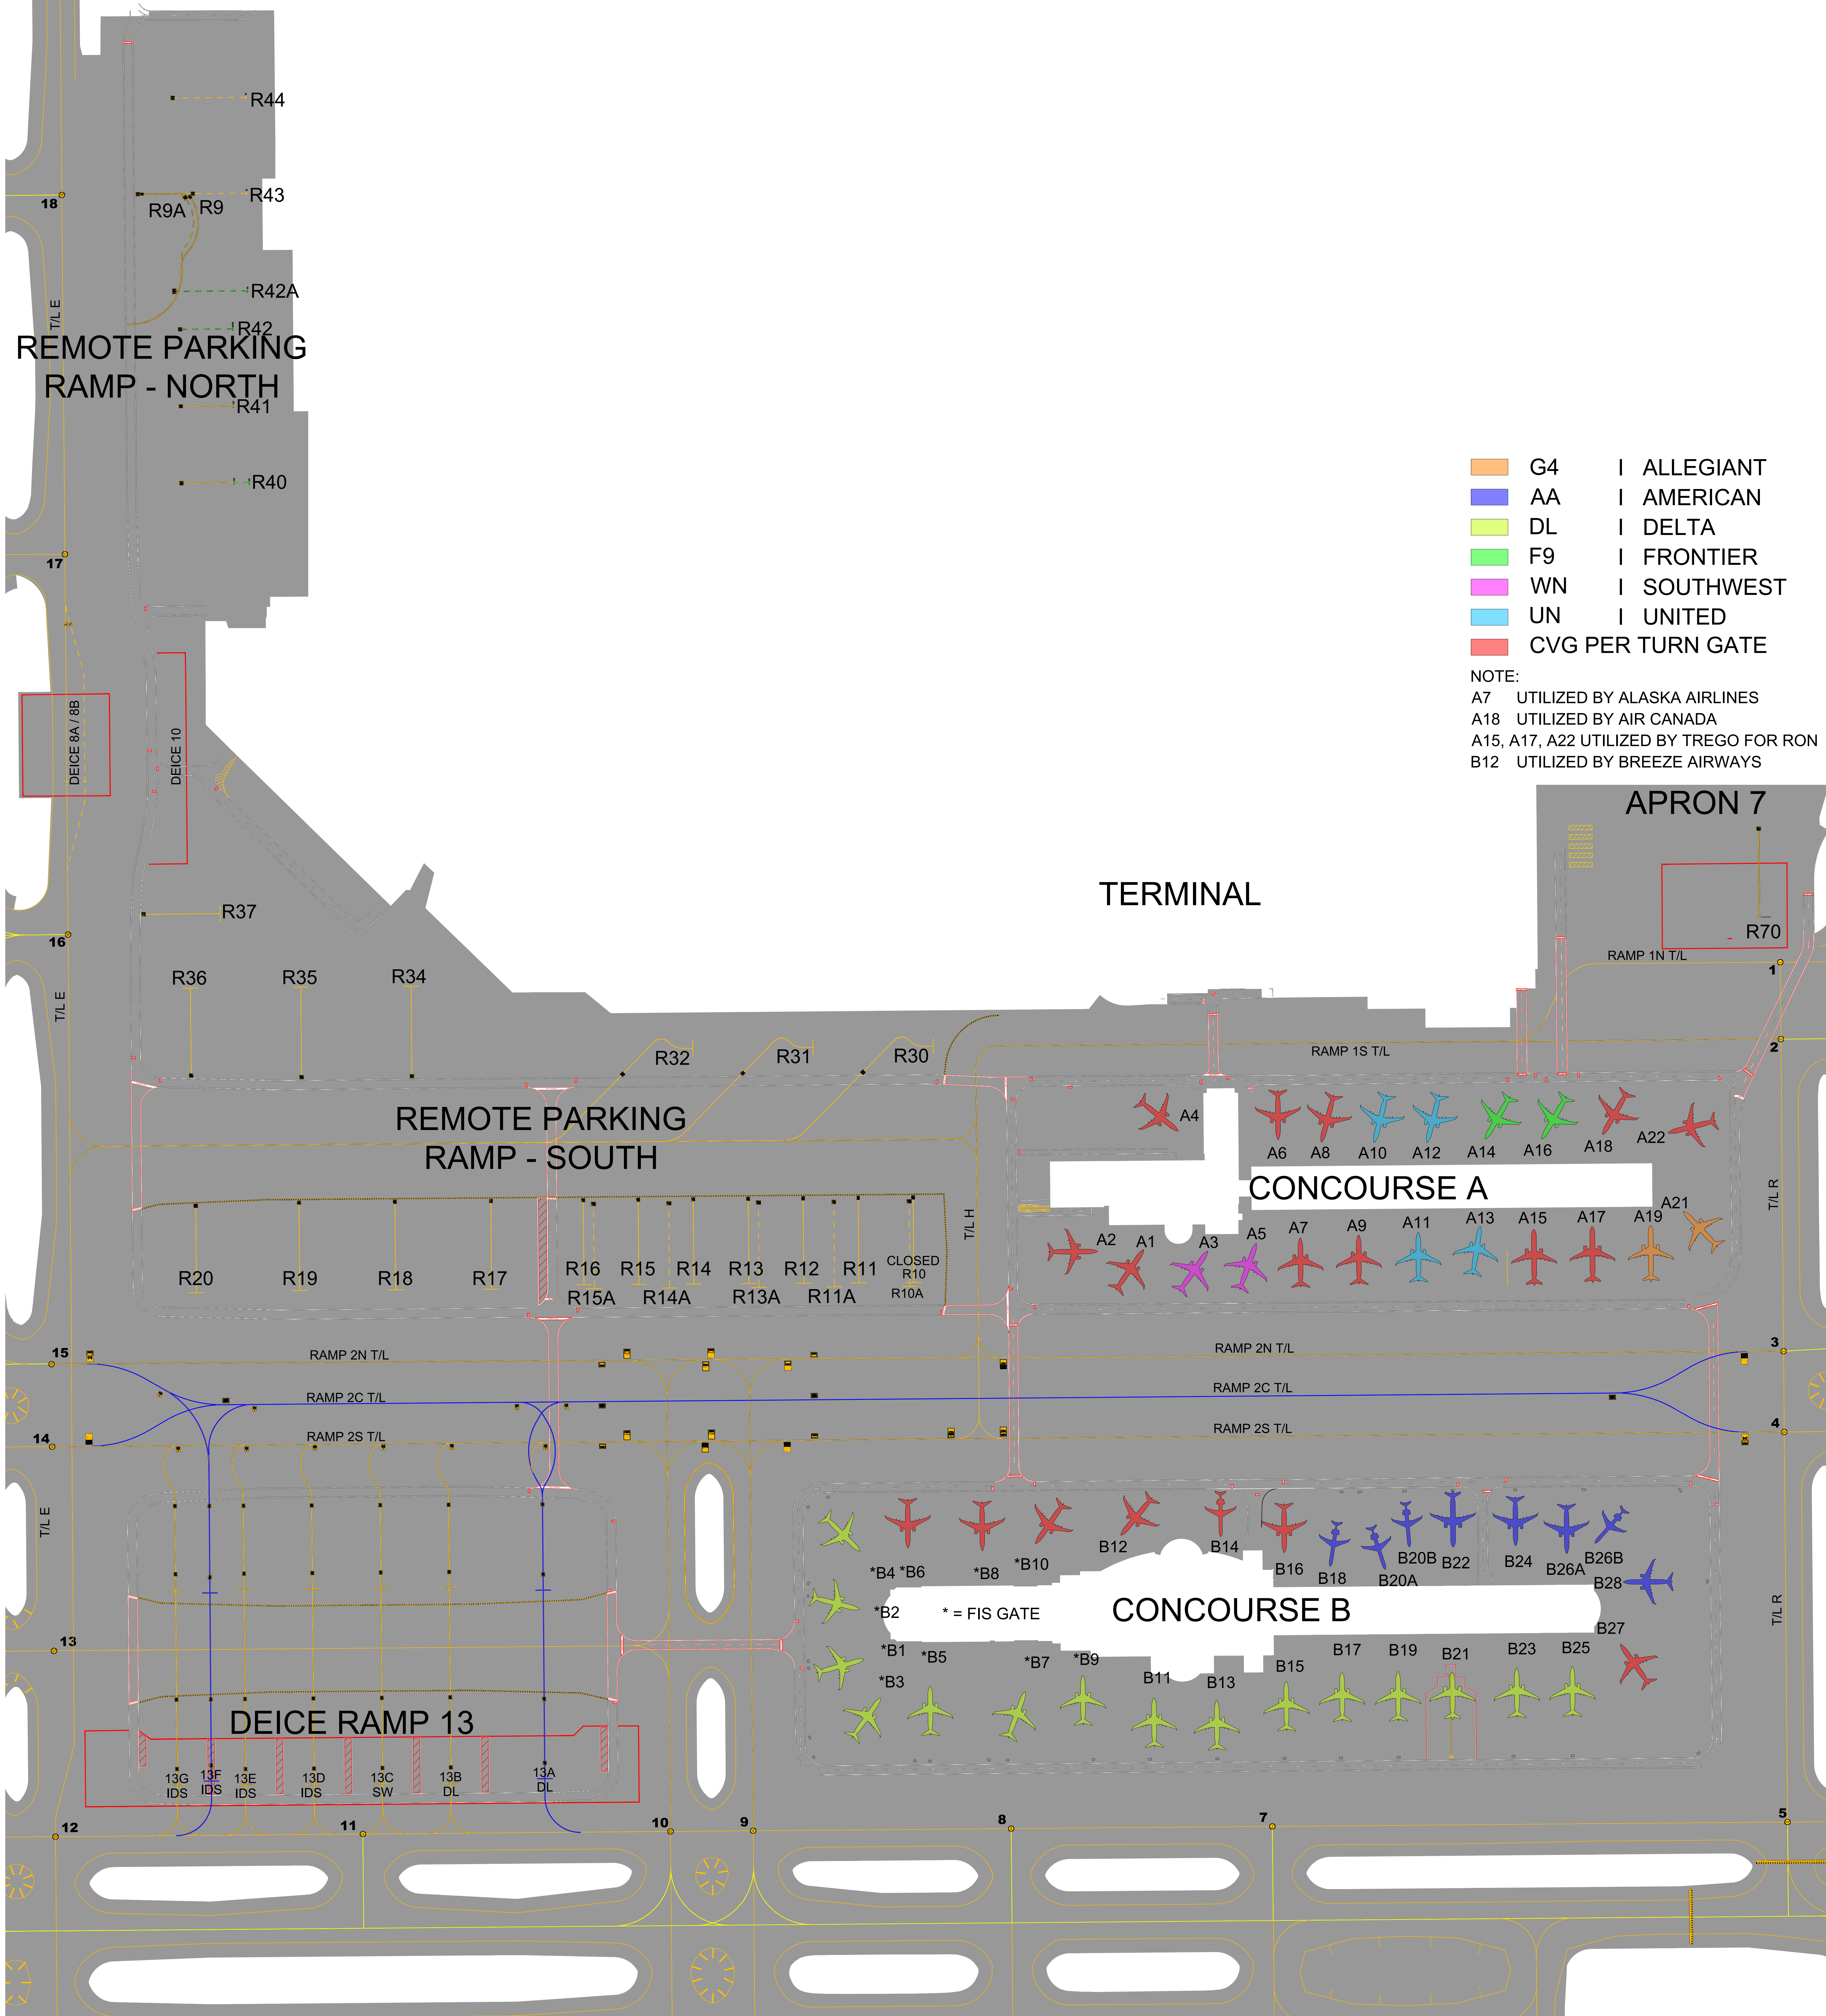

R.O.N. & GATE AIRCRAFT PARKING

EFFECTIVE DATE: NOVEMBER 16, 2023

- G4 | ALLEGIANT
- AA | AMERICAN
- DL | DELTA
- F9 | FRONTIER
- WN | SOUTHWEST
- UN | UNITED
- CVG PER TURN GATE

NOTE:
 A7 UTILIZED BY ALASKA AIRLINES
 A18 UTILIZED BY AIR CANADA
 A15, A17, A22 UTILIZED BY TREGO FOR RON
 B12 UTILIZED BY BREEZE AIRWAYS