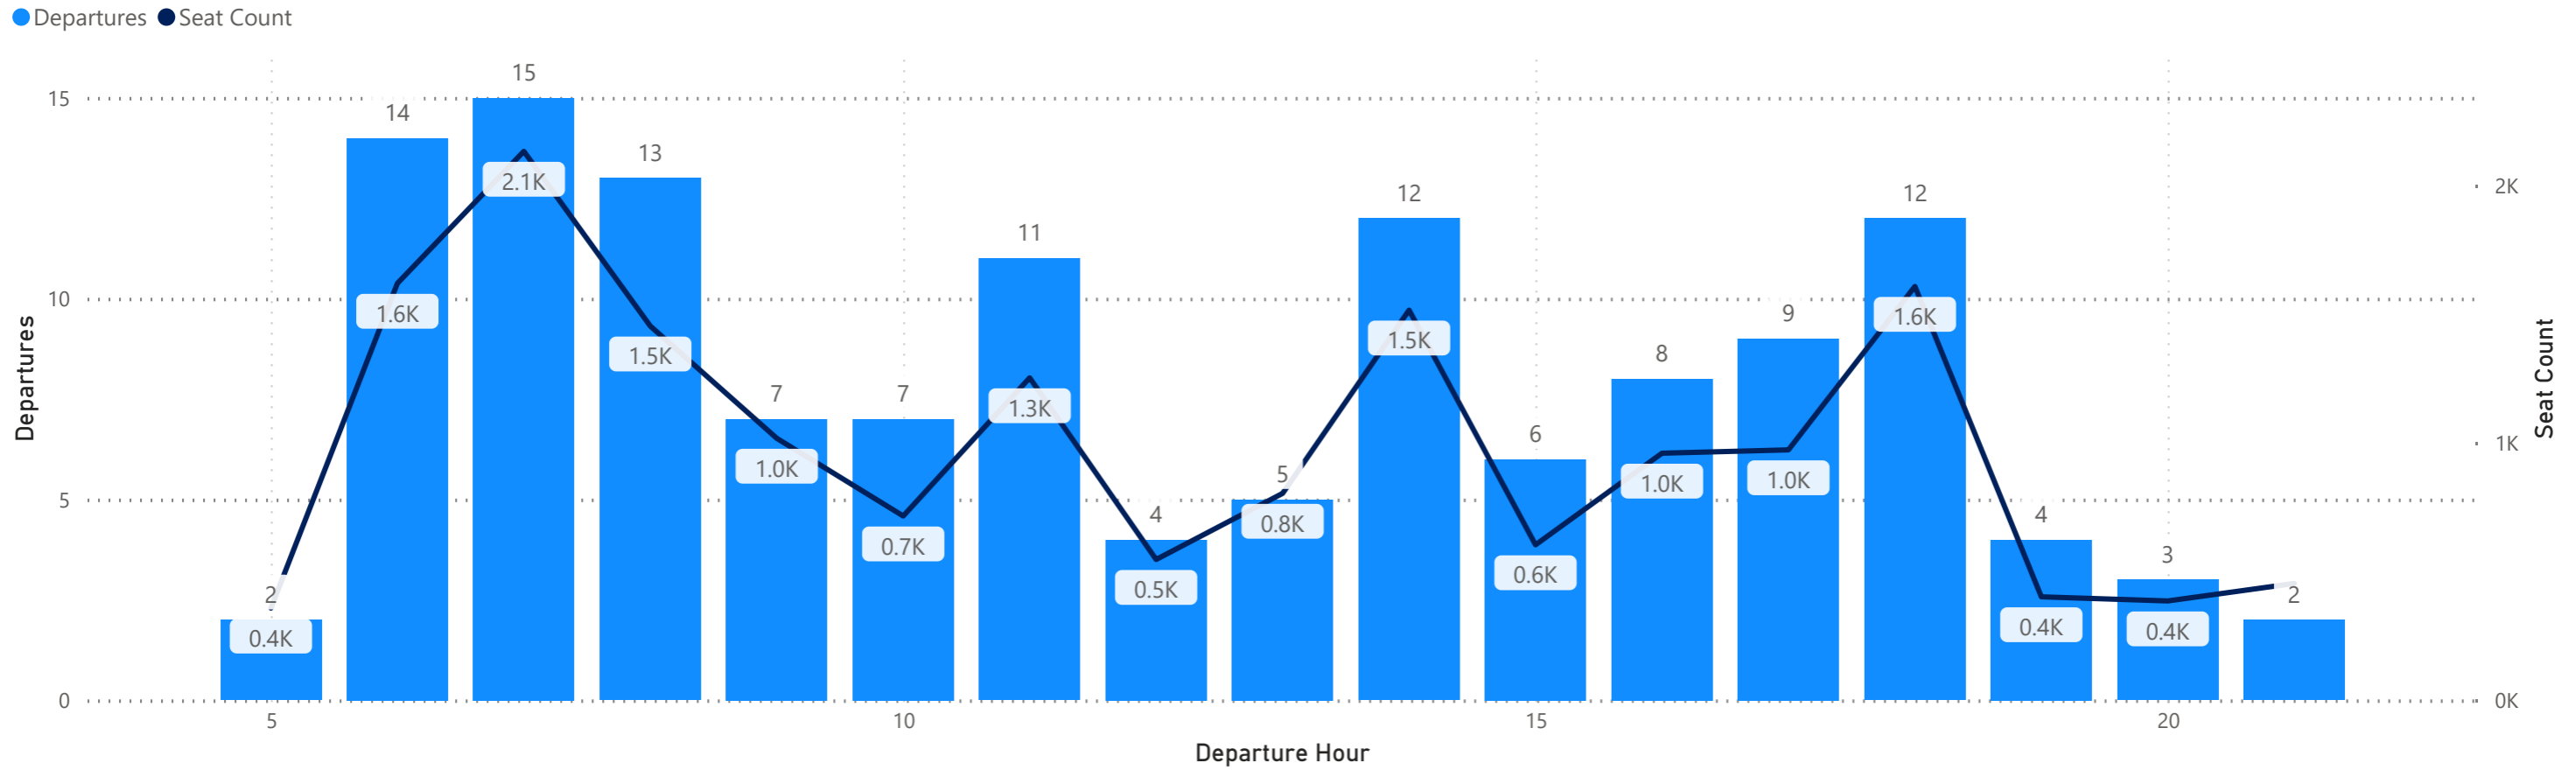

Arrivals by Airline - Earliest and Latest

Airline Code	AA		AC		AS		BA		DL		F9		G4		MX		SY		UA		VB		WN	
Travel Date	Earliest	Latest	Earliest	Latest	Earliest	Latest	Earliest	Latest	Earliest	Latest	Earliest	Latest	Earliest	Latest	Earliest	Latest	Earliest	Latest	Earliest	Latest	Earliest	Latest	Earliest	Latest
Monday, May 27, 2024	7:32	23:58	14:43	22:30	17:43	17:43	19:35	19:35	5:00	23:57	0:09	23:01	11:53	23:44			18:06	18:06	9:35	23:57			11:30	23:05
Tuesday, May 28, 2024	7:32	23:58	14:43	22:30	17:43	17:43			6:41	23:57	0:38	23:59	8:13	20:10	8:47	20:06	10:26	10:26	9:35	23:57			11:10	22:30
Wednesday, May 29, 2024	7:32	23:58	14:43	22:30	17:43	17:43	19:40	19:40	5:00	23:57	0:09	23:44	8:43	21:10					9:35	23:57			11:10	22:30
Thursday, May 30, 2024	7:32	23:58	14:43	22:30	17:43	17:43			5:00	23:57	0:23	23:11	8:43	23:43	8:47	20:06	20:31	20:31	9:35	23:57			11:30	23:05
Friday, May 31, 2024	7:32	23:58	14:43	22:30	17:43	17:43	19:45	19:45	5:00	23:57	0:09	23:04	9:11	23:41			17:56	17:56	9:35	23:57			11:30	23:05
Saturday, June 01, 2024	8:44	23:58	14:43	22:23	17:43	17:43	19:35	19:35	6:41	23:57	0:18	23:56	9:24	23:34					9:34	23:57	20:50	21:00	10:45	21:15
Sunday, June 02, 2024	8:44	23:58	14:43	22:23	17:43	17:43	19:50	19:50	5:00	23:57	0:31	23:59	8:43	23:43	8:47	20:06	20:11	20:11	9:34	23:57			0:05	23:20

Hourly Departures

Hourly Arrivals

Hourly Departures

Hourly Arrivals

Hourly Departures

Hourly Arrivals

Hourly Departures

● Departures ● Seat Count