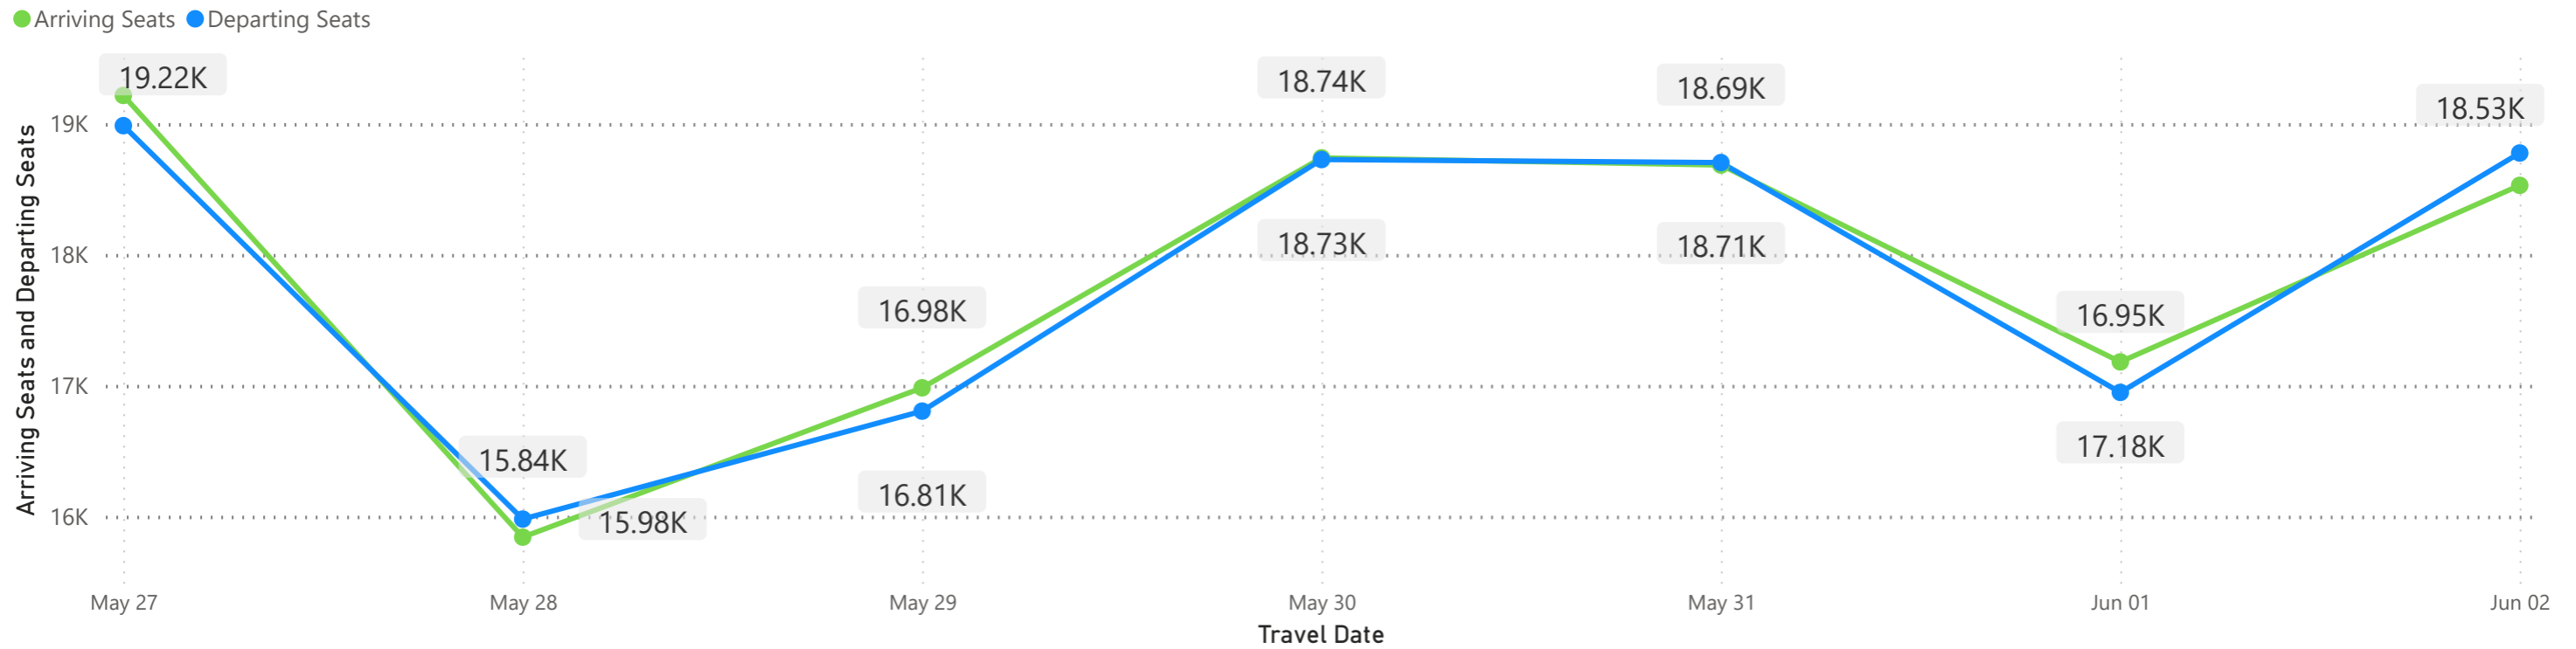

Arrivals
Hour and Ops Count by Date

CVG Flight Schedule Summary

Daily Operations and Daily Scheduled Seats

Daily Scheduled Seat Count

CVG Flight Schedule Summary

Daily Departures by Airline

Airline Code	Monday, May 27, 2024	Tuesday, May 28, 2024	Wednesday, May 29, 2024	Thursday, May 30, 2024	Friday, May 31, 2024	Saturday, June 01, 2024	Sunday, June 02, 2024	Total
AA	36	35	36	36	36	32	35	246
AC	2	2	2	2	2	2	2	14
AS	1	1	1	1	1	1	1	7
BA	1		1		1	1	1	5
DL	46	47	46	48	48	35	44	314
F9	18	13	18	15	16	17	15	112
G4	17	4	6	15	17	16	15	90
MX		4		5			5	14
SY	1	1		1	1		1	5
UA	19	19	18	19	19	17	18	129
VB							2	2
WN	6	6	6	6	6	6	7	43
Total	147	132	134	148	147	127	146	981

Daily Arrivals by Airline

Airline Code	Monday, May 27, 2024	Tuesday, May 28, 2024	Wednesday, May 29, 2024	Thursday, May 30, 2024	Friday, May 31, 2024	Saturday, June 01, 2024	Sunday, June 02, 2024	Total
AA	36	35	36	36	36	32	35	246
AC	2	2	2	2	2	2	2	14
AS	1	1	1	1	1	1	1	7
BA	1		1		1	1	1	5
DL	47	46	47	48	48	34	45	315
F9	18	13	18	15	16	17	15	112
G4	17	4	6	15	17	16	15	90
MX		4		5			5	14
SY	1	1		1	1		1	5
UA	19	19	18	19	19	17	18	129
VB						2		2
WN	6	6	6	6	6	6	7	43
Total	148	131	135	148	147	128	145	982