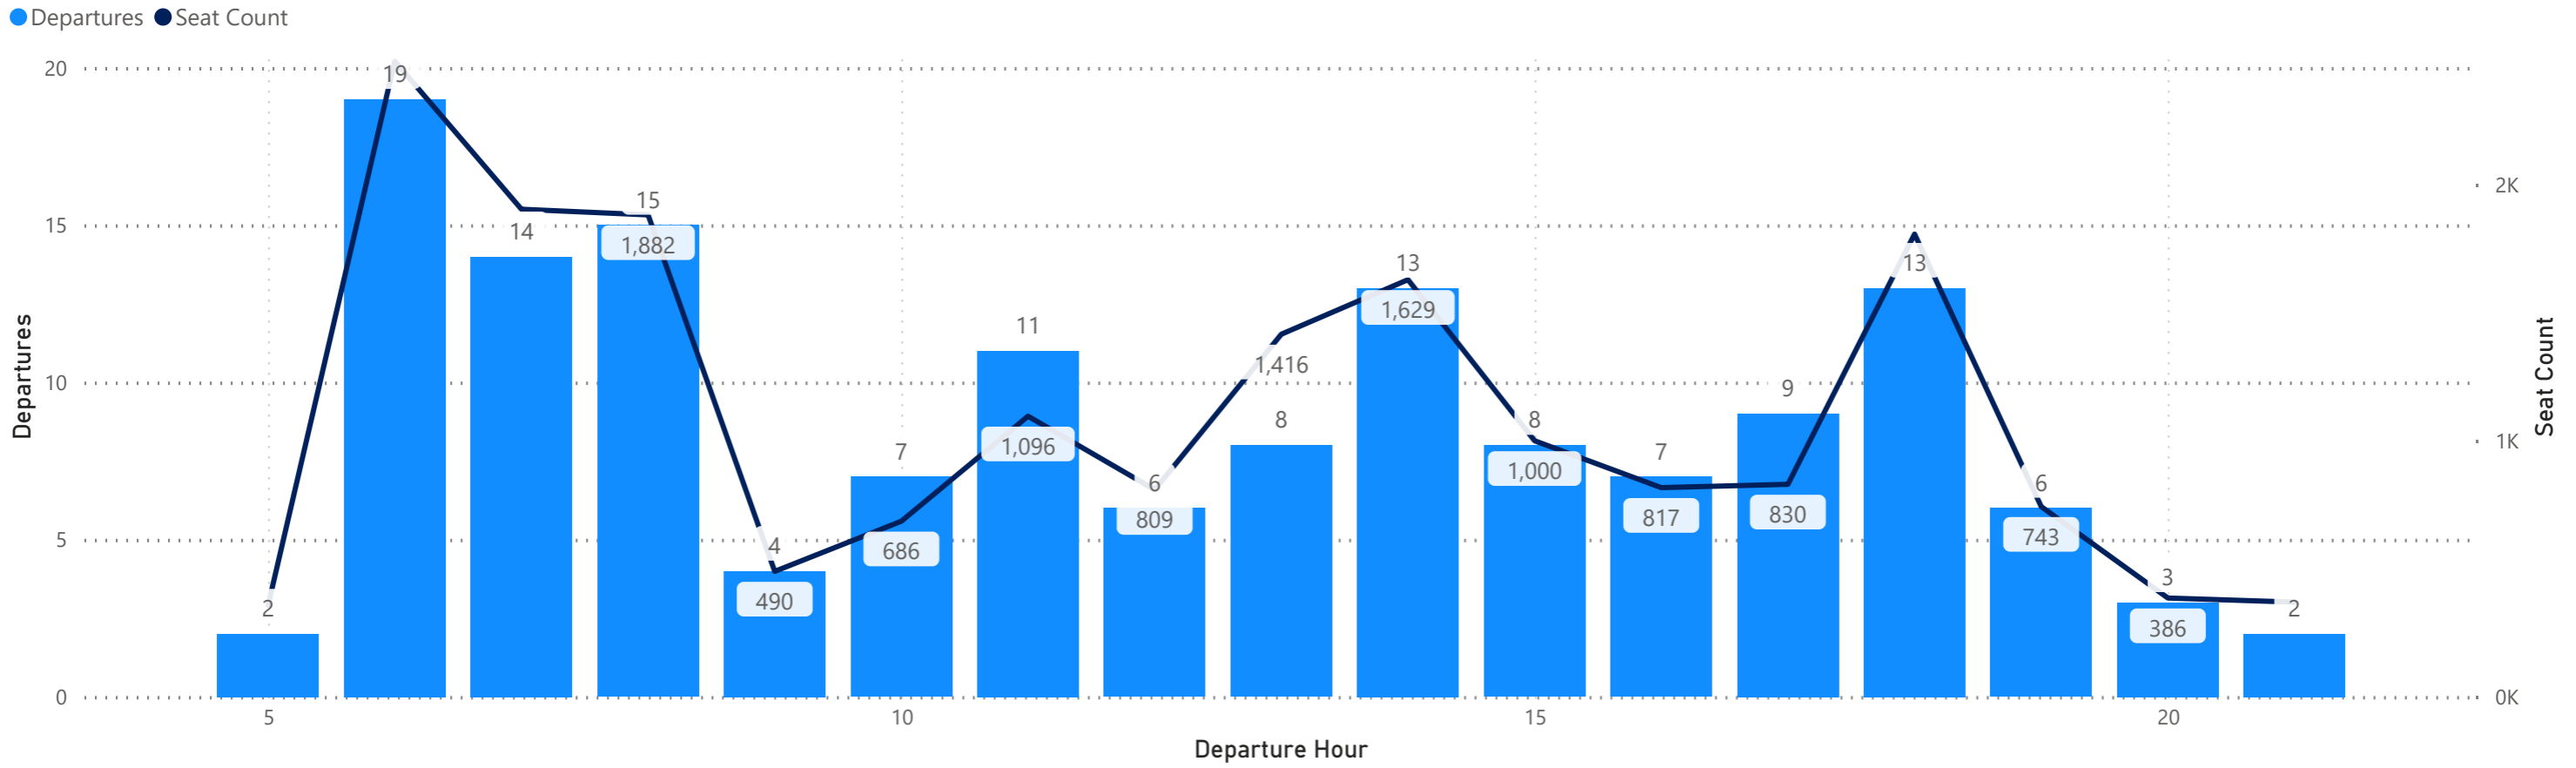

Hourly Departures