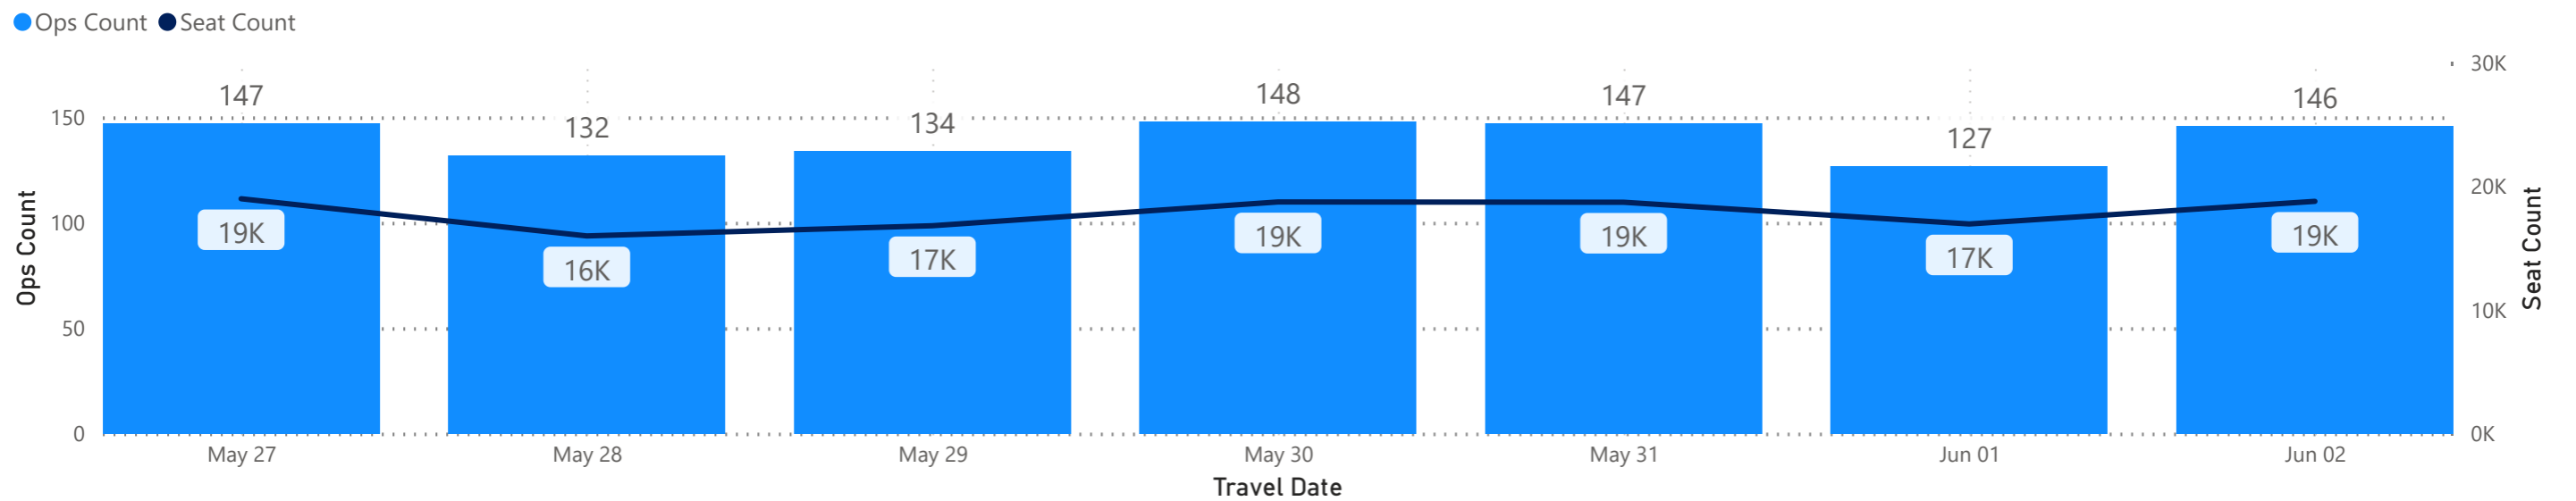

Scheduled Departures and Seats by Hour

Travel Date	Monday, May 27, 2024		Tuesday, May 28, 2024		Wednesday, May 29, 2024		Thursday, May 30, 2024		Friday, May 31, 2024		Saturday, June 01, 2024		Sunday, June 02, 2024	
Hour	Ops	Seats	Ops	Seats	Ops	Seats	Ops	Seats	Ops	Seats	Ops	Seats	Ops	Seats
0														
1														
2														
3														
4														
5	3	544	2	412	2	358	3	544	2	358	2	358	4	784
6	17	2,159	13	1,439	14	1,620	18	2,380	19	2,482	16	2,187	13	1,621
7	15	2,037	16	2,252	15	2,133	13	1,705	14	1,904	13	1,820	14	1,917
8	14	1,642	11	1,192	13	1,454	13	1,486	15	1,882	11	1,125	14	1,714
9	4	450	7	950	7	1,018	8	1,146	4	490	7	1,061	7	960
10	6	530	9	1,039	7	716	7	667	7	686	8	965	9	983
11	9	993	11	1,199	11	1,253	9	830	11	1,096	7	921	8	805
12	9	1,326	4	437	4	547	8	1,071	6	809	8	1,128	6	820
13	6	1,044	4	618	5	804	5	804	8	1,416	5	775	7	1,230
14	12	1,473	11	1,330	12	1,516	12	1,443	13	1,629	10	1,222	12	1,407
15	8	929	8	976	6	604	9	1,216	8	1,000	6	588	7	790
16	7	817	8	930	8	960	6	631	7	817	7	907	6	631
17	10	1,072	9	929	9	973	11	1,209	9	830	5	594	11	1,185
18	13	1,891	10	1,236	12	1,608	13	1,837	13	1,807	13	1,974	14	1,980
19	6	743	4	382	4	402	5	577	6	743	4	378	4	402
20	4	520	5	660	3	386	5	660	3	386	3	492	6	813
21	4	817			2	454	3	522	2	370	2	454	4	736
22														
23														
Total	147	18,987	132	15,981	134	16,806	148	18,728	147	18,705	127	16,949	146	18,778

Departures

Hour and Ops Count by Date