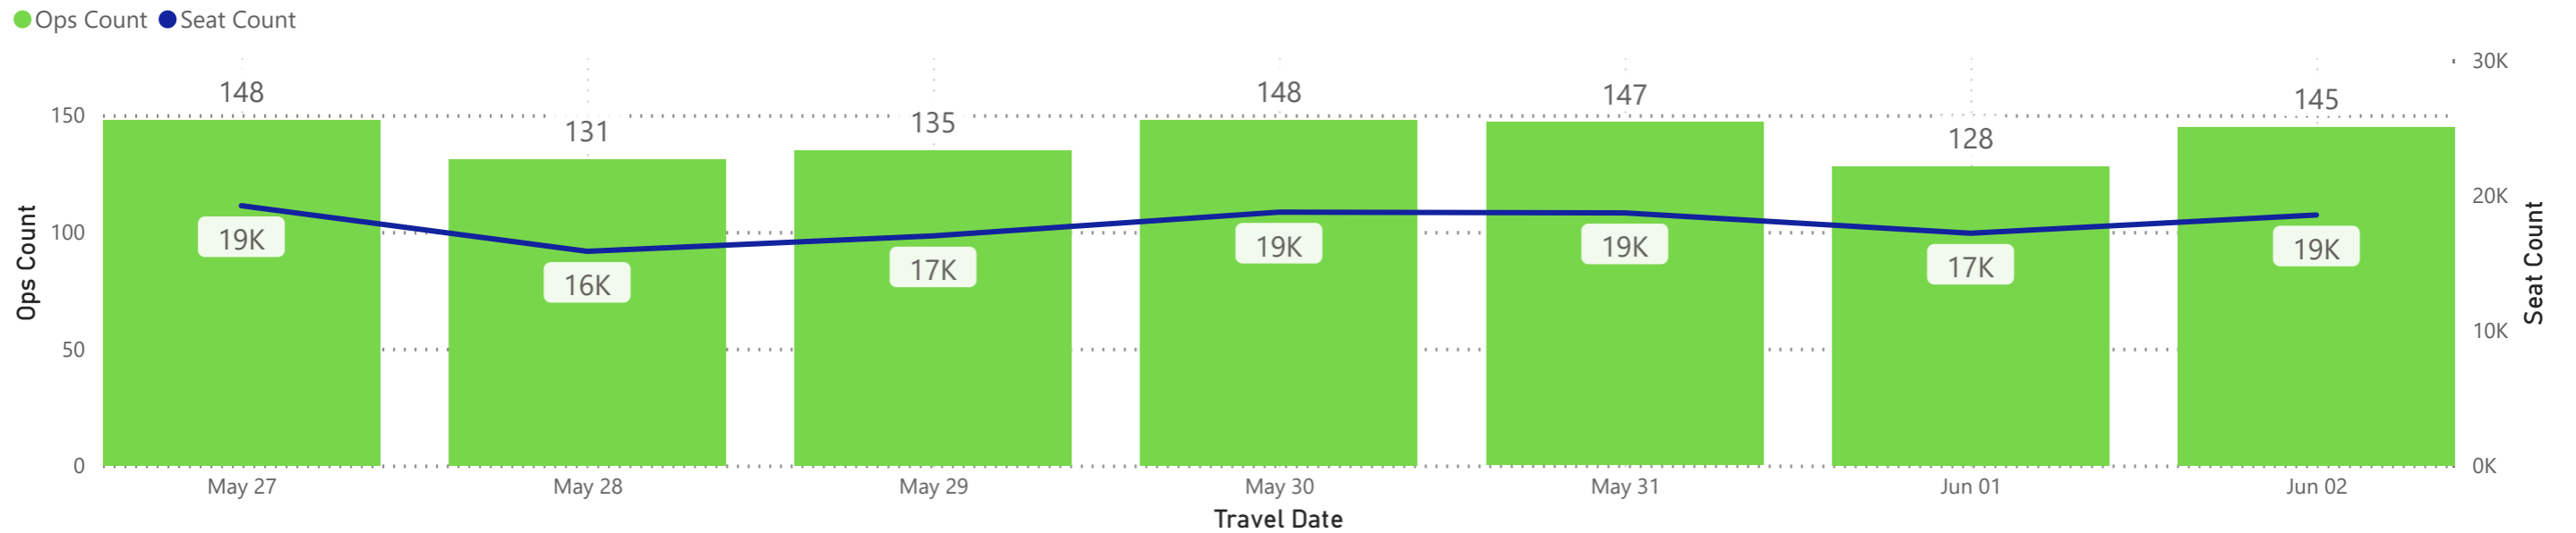

CVG Flight Schedule Summary

Scheduled Arrivals and Seats by Hour

Travel Date	Monday, May 27, 2024		Tuesday, May 28, 2024		Wednesday, May 29, 2024		Thursday, May 30, 2024		Friday, May 31, 2024		Saturday, June 01, 2024		Sunday, June 02, 2024	
Hour	Ops	Seats	Ops	Seats	Ops	Seats	Ops	Seats	Ops	Seats	Ops	Seats	Ops	Seats
0	3	558	1	186	2	372	2	426	3	558	2	372	2	361
1					1	186								
2														
3														
4														
5	1	191			1	191	1	191	1	191			1	191
6	1	194	1	194	1	194	1	194	1	194	1	194	1	194
7	1	76	1	76	1	76	1	76	1	76				
8	1	76	3	390	3	418	3	390	1	76	2	316	3	390
9	6	644	7	788	5	465	6	602	6	621	6	824	6	608
10	8	809	10	941	9	919	10	901	11	1,085	8	876	7	651
11	11	1,472	6	551	7	737	8	955	8	961	9	1,198	7	853
12	8	1,464	6	1,027	7	1,159	7	1,224	10	1,836	7	1,031	9	1,640
13	8	927	8	970	9	1,210	10	1,269	9	1,083	6	872	9	1,083
14	8	929	8	976	6	604	8	1,030	8	1,000	5	486	7	764
15	11	1,257	10	1,071	12	1,443	10	1,071	11	1,257	11	1,347	10	1,071
16	7	844	9	1,186	7	888	8	981	6	602	2	262	8	957
17	11	1,562	8	1,017	10	1,409	12	1,714	12	1,664	13	1,701	12	1,684
18	8	996	4	293	4	293	5	468	6	654	6	618	5	436
19	11	1,689	6	850	11	1,687	7	861	8	1,075	12	1,783	8	1,053
20	9	1,185	12	1,546	7	822	15	2,159	8	972	7	883	15	2,089
21	9	887	9	923	10	1,109	8	731	10	1,127	7	978	8	774
22	12	1,452	10	1,187	11	1,263	11	1,306	11	1,306	8	1,104	11	1,332
23	14	2,006	12	1,671	11	1,539	15	2,192	16	2,348	16	2,337	16	2,400
Total	148	19,218	131	15,843	135	16,984	148	18,741	147	18,686	128	17,182	145	18,531

Arrivals
Hour and Ops Count by Date