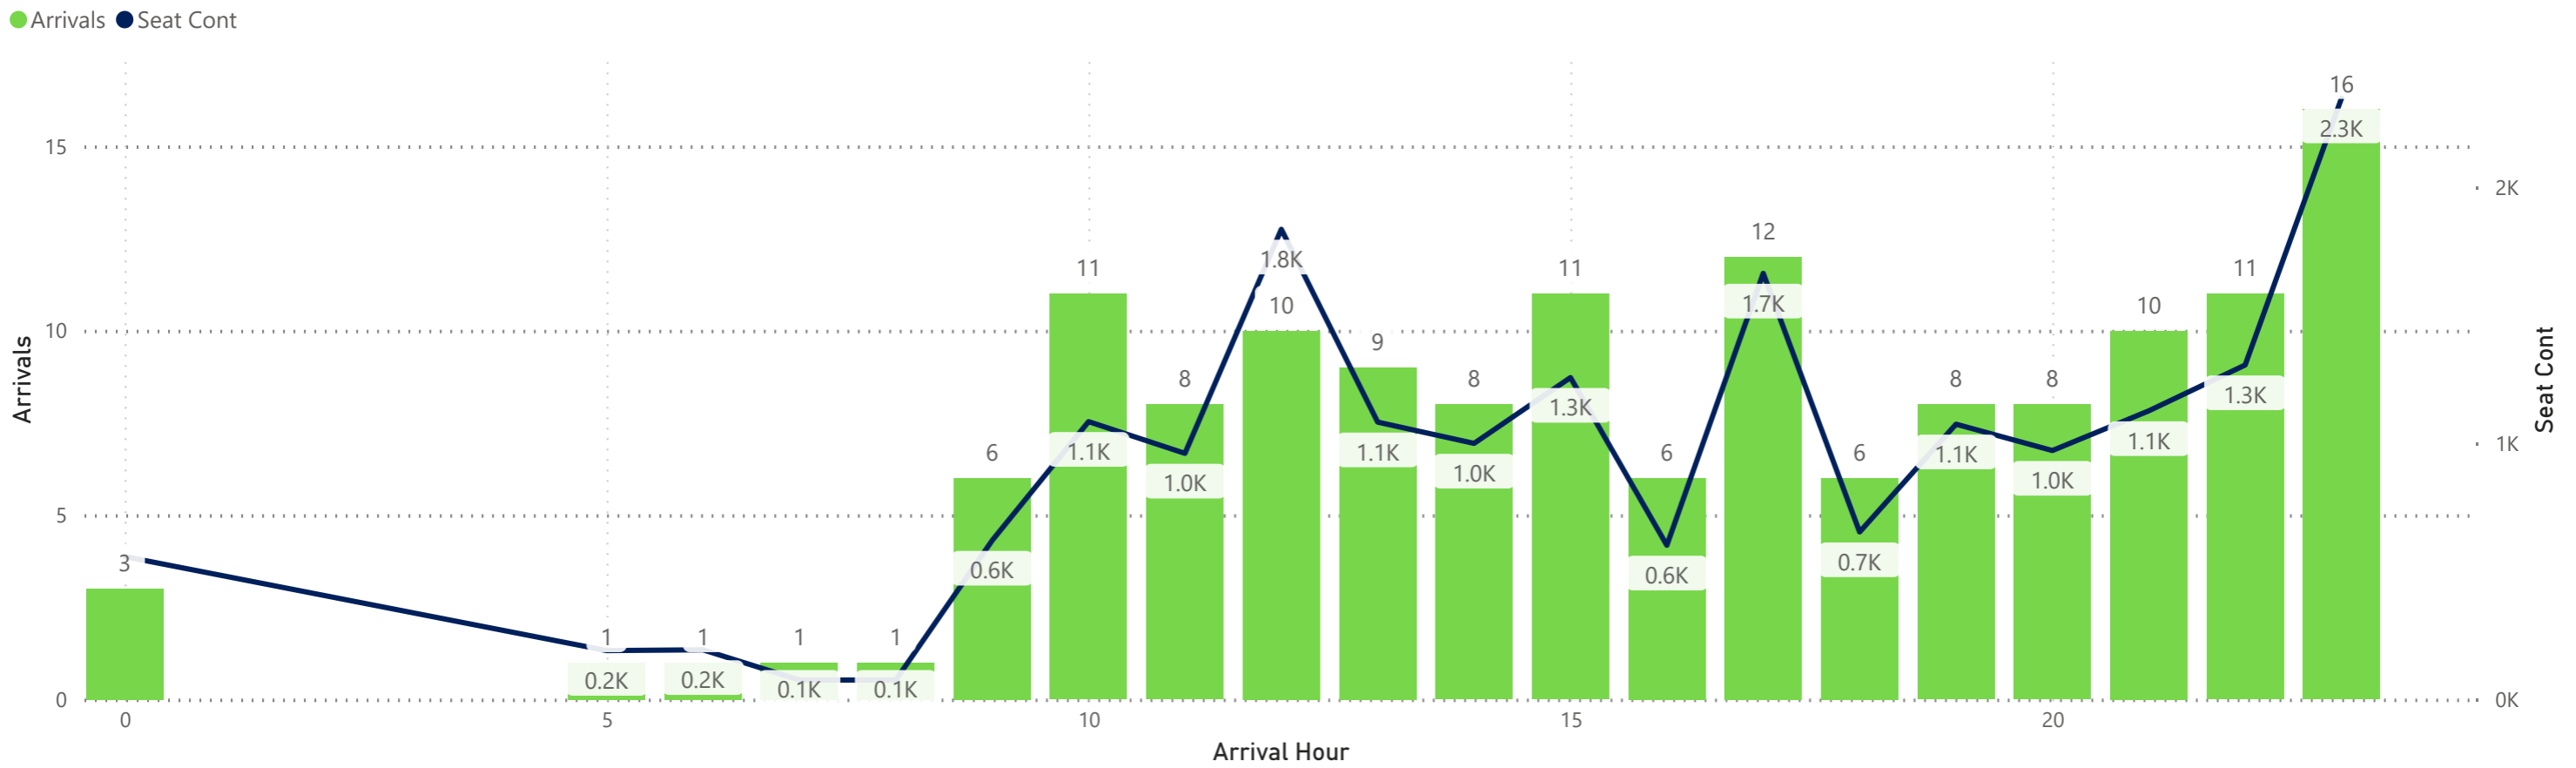

Arrivals by Airline - Earliest and Latest

Airline Code	AA		AC		AS		BA		DL		F9		G4		MX		SY		UA		VB		WN	
Travel Date	Earliest	Latest	Earliest	Latest	Earliest	Latest	Earliest	Latest	Earliest	Latest	Earliest	Latest	Earliest	Latest	Earliest	Latest	Earliest	Latest	Earliest	Latest	Earliest	Latest	Earliest	Latest
Monday, May 27, 2024	7:32	23:58	14:43	22:30	17:43	17:43	19:35	19:35	5:00	23:57	0:09	23:01	11:53	23:44			18:06	18:06	9:35	23:57			11:30	23:05
Tuesday, May 28, 2024	7:32	23:58	14:43	22:30	17:43	17:43			6:41	23:57	0:38	23:59	8:13	20:10	8:47	20:06	10:26	10:26	9:35	23:57			11:10	22:30
Wednesday, May 29, 2024	7:32	23:58	14:43	22:30	17:43	17:43	19:40	19:40	5:00	23:57	0:09	23:44	8:43	21:10					9:35	23:57			11:10	22:30
Thursday, May 30, 2024	7:32	23:58	14:43	22:30	17:43	17:43			5:00	23:57	0:23	23:11	8:43	23:43	8:47	20:06	20:31	20:31	9:35	23:57			11:30	23:05
Friday, May 31, 2024	7:32	23:58	14:43	22:30	17:43	17:43	19:45	19:45	5:00	23:57	0:09	23:04	9:11	23:41			17:56	17:56	9:35	23:57			11:30	23:05
Saturday, June 01, 2024	8:44	23:58	14:43	22:23	17:43	17:43	19:35	19:35	6:41	23:57	0:18	23:56	9:24	23:34					9:34	23:57	20:50	21:00	10:45	21:15
Sunday, June 02, 2024	8:44	23:58	14:43	22:23	17:43	17:43	19:50	19:50	5:00	23:57	0:31	23:59	8:43	23:43	8:47	20:06	20:11	20:11	9:34	23:57			0:05	23:20

Hourly Arrivals

● Arrivals ● Seat Count

Hourly Departures

Hourly Arrivals

Hourly Departures

Departures Seat Count

Hourly Arrivals

Arrivals Seat Count

Hourly Departures

Hourly Arrivals