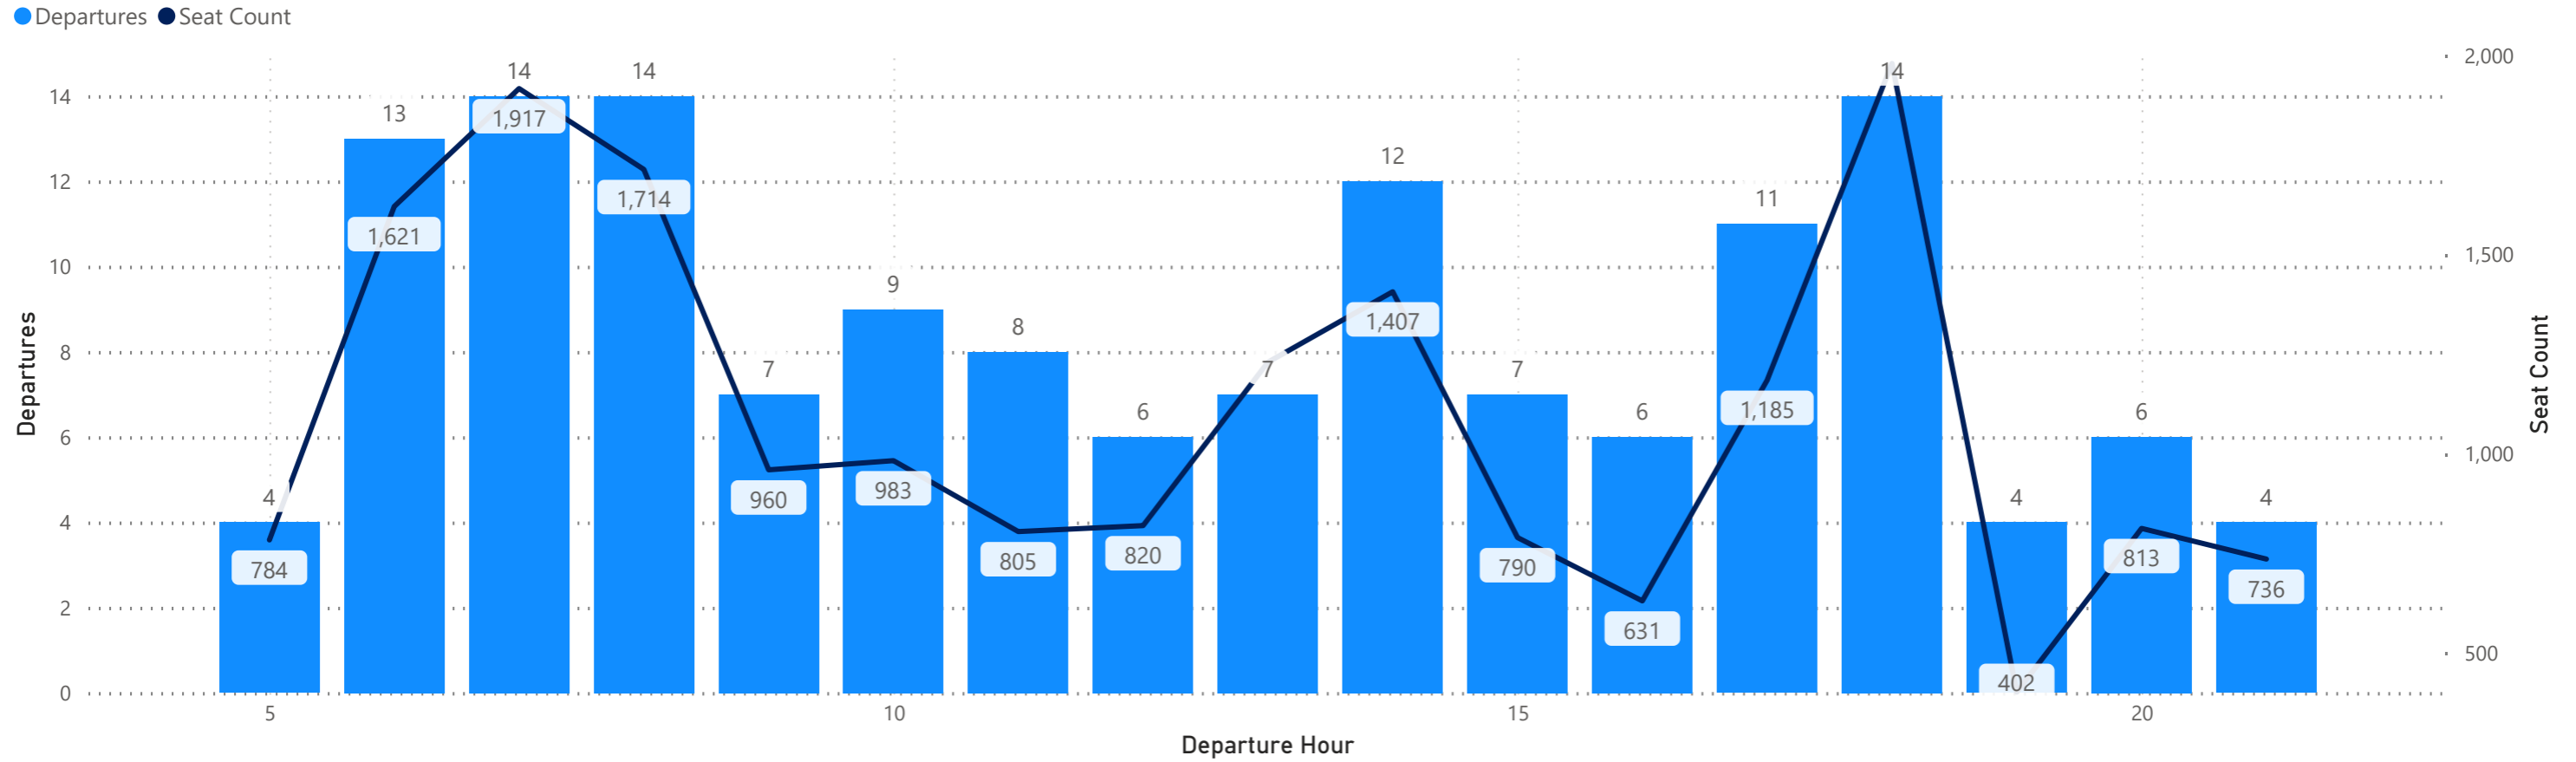

Arrivals by Airline - Earliest and Latest

Airline Code	AA		AC		AS		BA		DL		F9		G4		MX		SY		UA		VB		WN	
Travel Date	Earliest	Latest	Earliest	Latest	Earliest	Latest	Earliest	Latest	Earliest	Latest	Earliest	Latest	Earliest	Latest	Earliest	Latest	Earliest	Latest	Earliest	Latest	Earliest	Latest	Earliest	Latest
Monday, May 27, 2024	7:32	23:58	14:43	22:30	17:43	17:43	19:35	19:35	5:00	23:57	0:09	23:01	11:53	23:44			18:06	18:06	9:35	23:57			11:30	23:05
Tuesday, May 28, 2024	7:32	23:58	14:43	22:30	17:43	17:43			6:41	23:57	0:38	23:59	8:13	20:10	8:47	20:06	10:26	10:26	9:35	23:57			11:10	22:30
Wednesday, May 29, 2024	7:32	23:58	14:43	22:30	17:43	17:43	19:40	19:40	5:00	23:57	0:09	23:44	8:43	21:10					9:35	23:57			11:10	22:30
Thursday, May 30, 2024	7:32	23:58	14:43	22:30	17:43	17:43			5:00	23:57	0:23	23:11	8:43	23:43	8:47	20:06	20:31	20:31	9:35	23:57			11:30	23:05
Friday, May 31, 2024	7:32	23:58	14:43	22:30	17:43	17:43	19:45	19:45	5:00	23:57	0:09	23:04	9:11	23:41			17:56	17:56	9:35	23:57			11:30	23:05
Saturday, June 01, 2024	8:44	23:58	14:43	22:23	17:43	17:43	19:35	19:35	6:41	23:57	0:18	23:56	9:24	23:34					9:34	23:57	20:50	21:00	10:45	21:15
Sunday, June 02, 2024	8:44	23:58	14:43	22:23	17:43	17:43	19:50	19:50	5:00	23:57	0:31	23:59	8:43	23:43	8:47	20:06	20:11	20:11	9:34	23:57			0:05	23:20

Hourly Arrivals

● Arrivals ● Seat Count

Hourly Departures

Hourly Arrivals

Hourly Departures

Departures Seat Count

Hourly Arrivals

Arrivals Seat Count

Hourly Departures

Hourly Arrivals