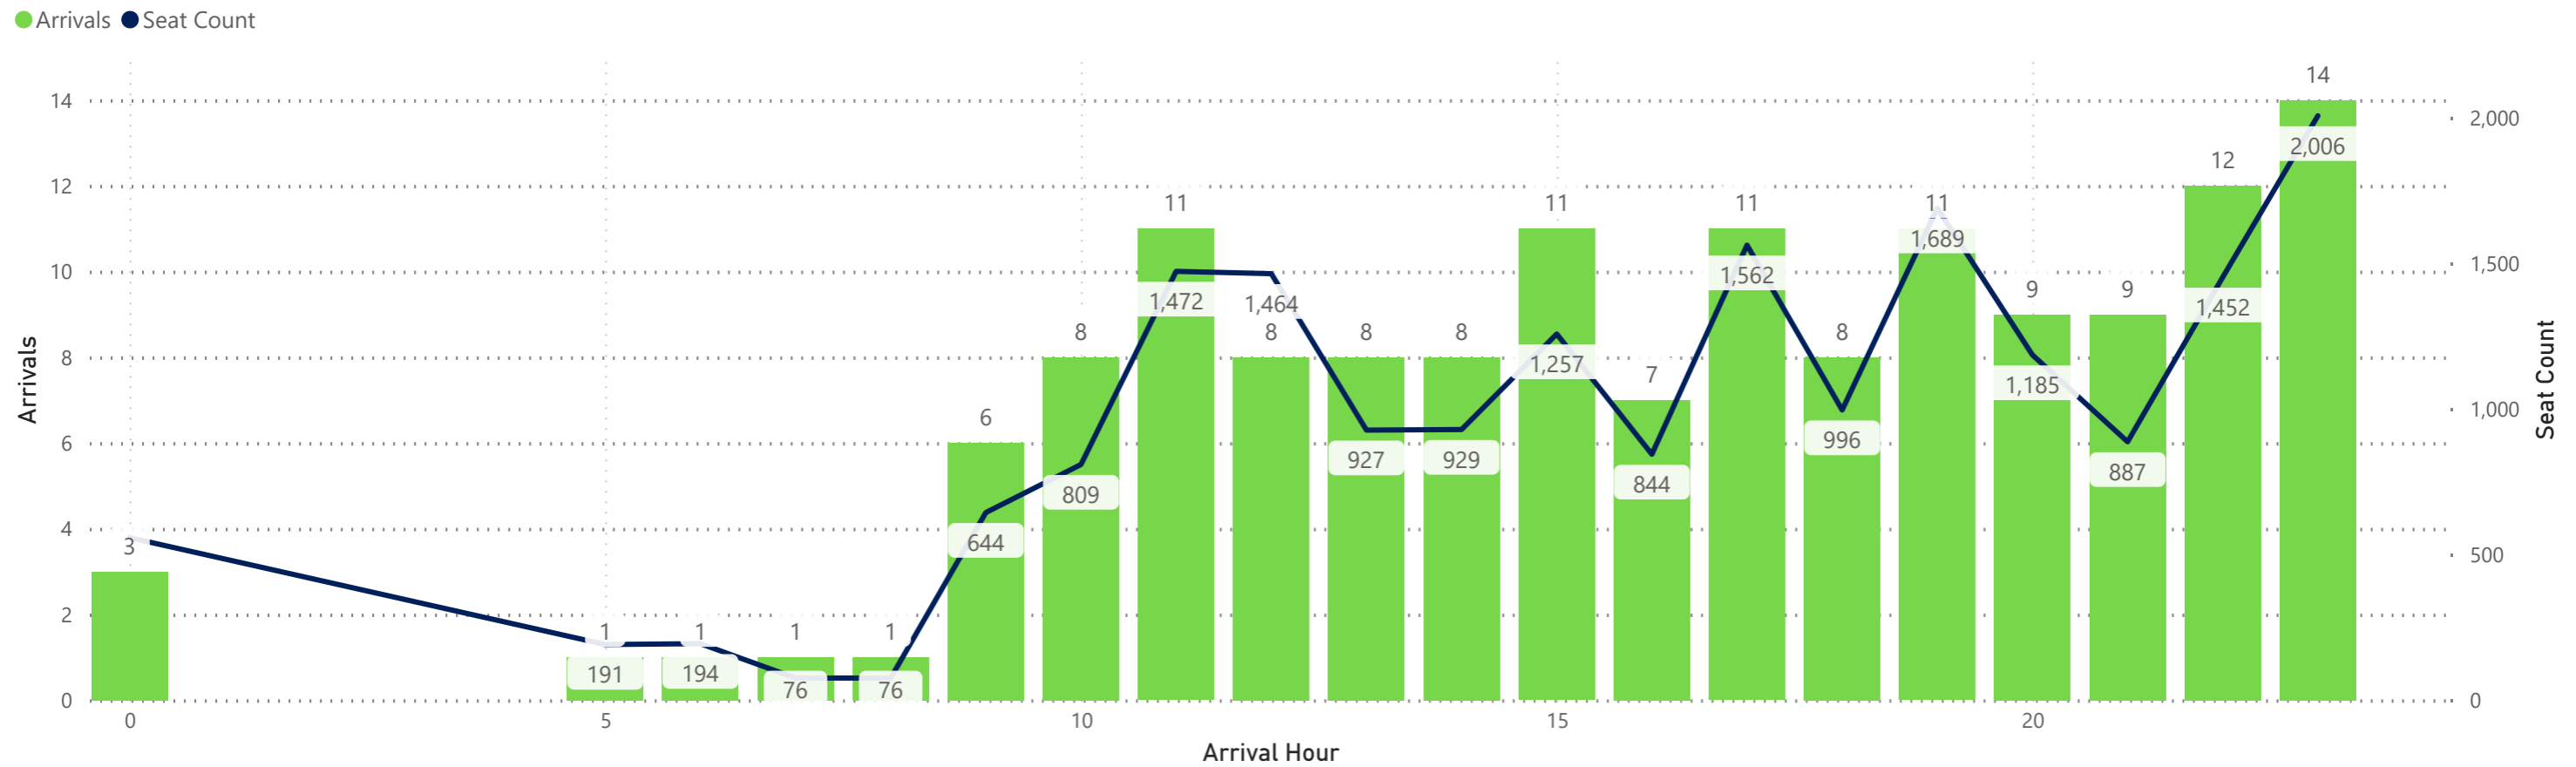

Hourly Arrivals