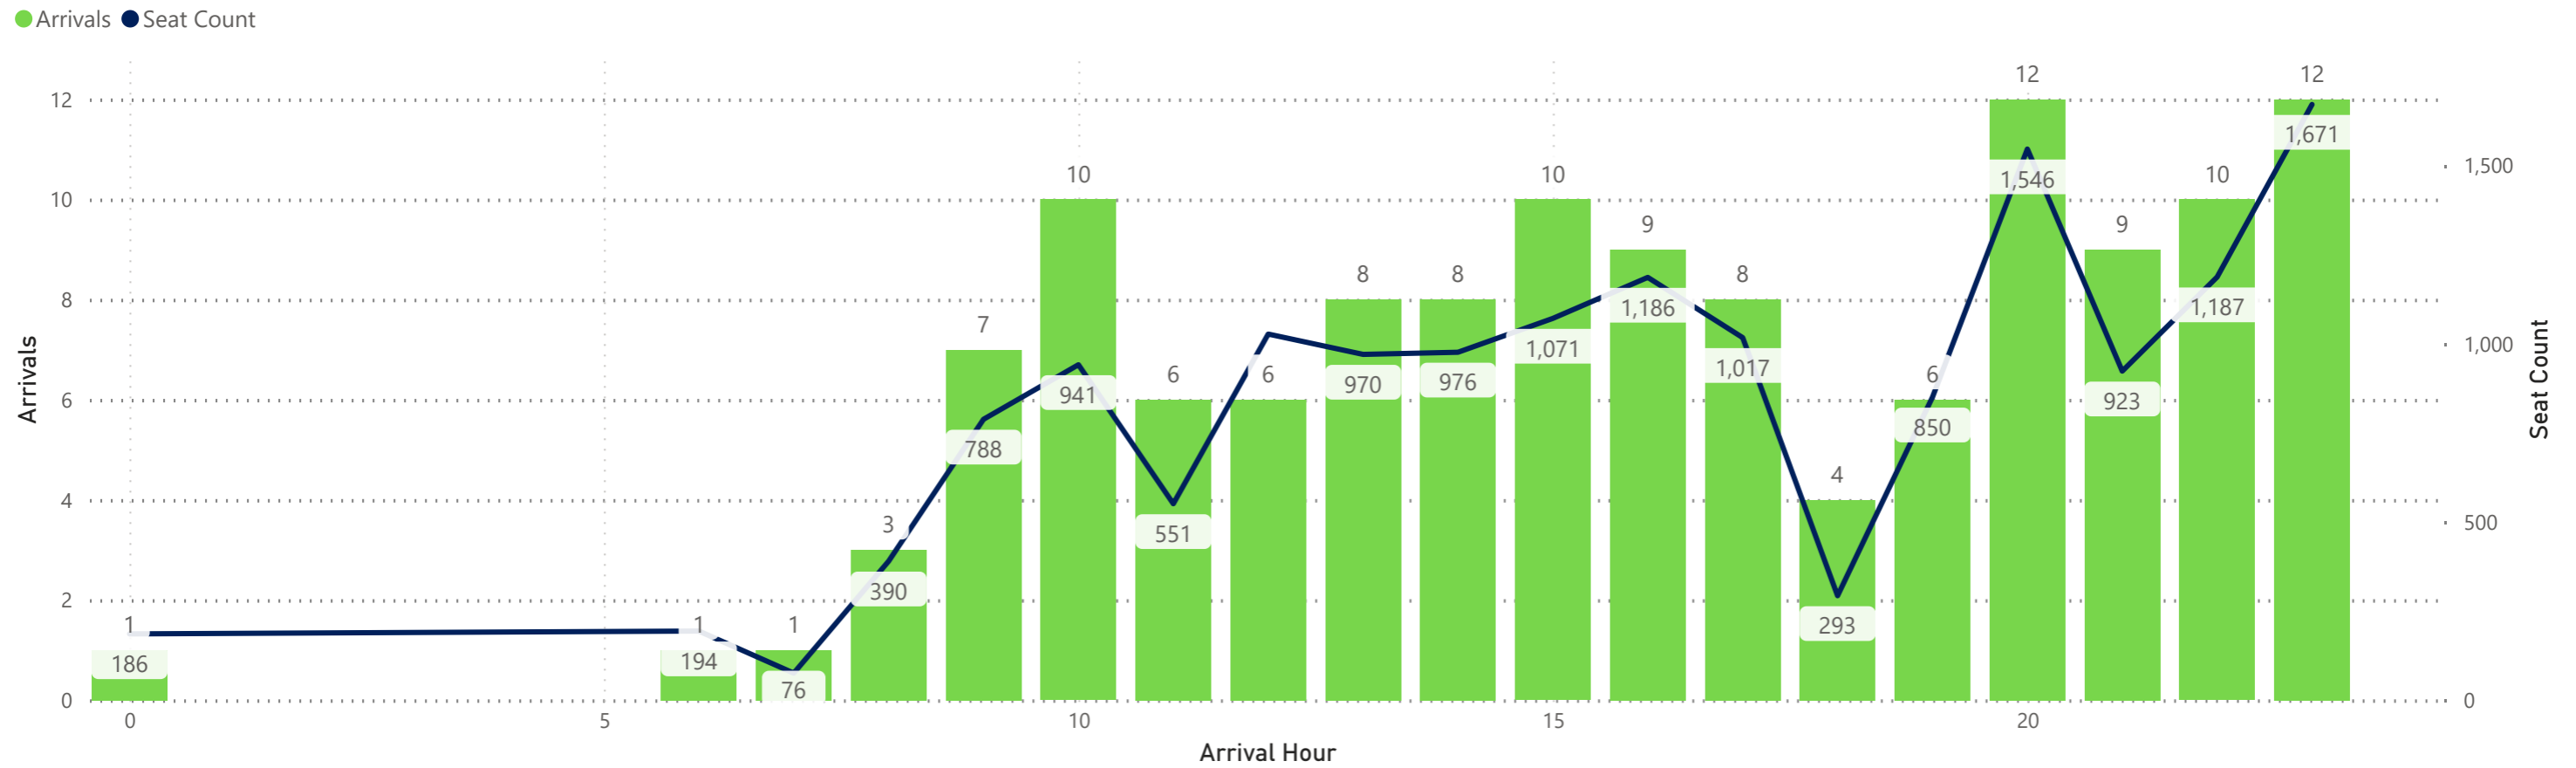

Arrivals by Airline - Earliest and Latest

Airline Code	AA		AC		AS		BA		DL		F9		G4		MX		SY		UA		VB		WN	
Travel Date	Earliest	Latest	Earliest	Latest	Earliest	Latest	Earliest	Latest	Earliest	Latest	Earliest	Latest	Earliest	Latest	Earliest	Latest	Earliest	Latest	Earliest	Latest	Earliest	Latest	Earliest	Latest
Monday, May 27, 2024	7:32	23:58	14:43	22:30	17:43	17:43	19:35	19:35	5:00	23:57	0:09	23:01	11:53	23:44			18:06	18:06	9:35	23:57			11:30	23:05
Tuesday, May 28, 2024	7:32	23:58	14:43	22:30	17:43	17:43			6:41	23:57	0:38	23:59	8:13	20:10	8:47	20:06	10:26	10:26	9:35	23:57			11:10	22:30
Wednesday, May 29, 2024	7:32	23:58	14:43	22:30	17:43	17:43	19:40	19:40	5:00	23:57	0:09	23:44	8:43	21:10					9:35	23:57			11:10	22:30
Thursday, May 30, 2024	7:32	23:58	14:43	22:30	17:43	17:43			5:00	23:57	0:23	23:11	8:43	23:43	8:47	20:06	20:31	20:31	9:35	23:57			11:30	23:05
Friday, May 31, 2024	7:32	23:58	14:43	22:30	17:43	17:43	19:45	19:45	5:00	23:57	0:09	23:04	9:11	23:41			17:56	17:56	9:35	23:57			11:30	23:05
Saturday, June 01, 2024	8:44	23:58	14:43	22:23	17:43	17:43	19:35	19:35	6:41	23:57	0:18	23:56	9:24	23:34					9:34	23:57	20:50	21:00	10:45	21:15
Sunday, June 02, 2024	8:44	23:58	14:43	22:23	17:43	17:43	19:50	19:50	5:00	23:57	0:31	23:59	8:43	23:43	8:47	20:06	20:11	20:11	9:34	23:57			0:05	23:20

Hourly Departures

Hourly Arrivals

Hourly Departures

Hourly Arrivals

Hourly Departures

Hourly Arrivals

Hourly Departures

● Departures ● Seat Count