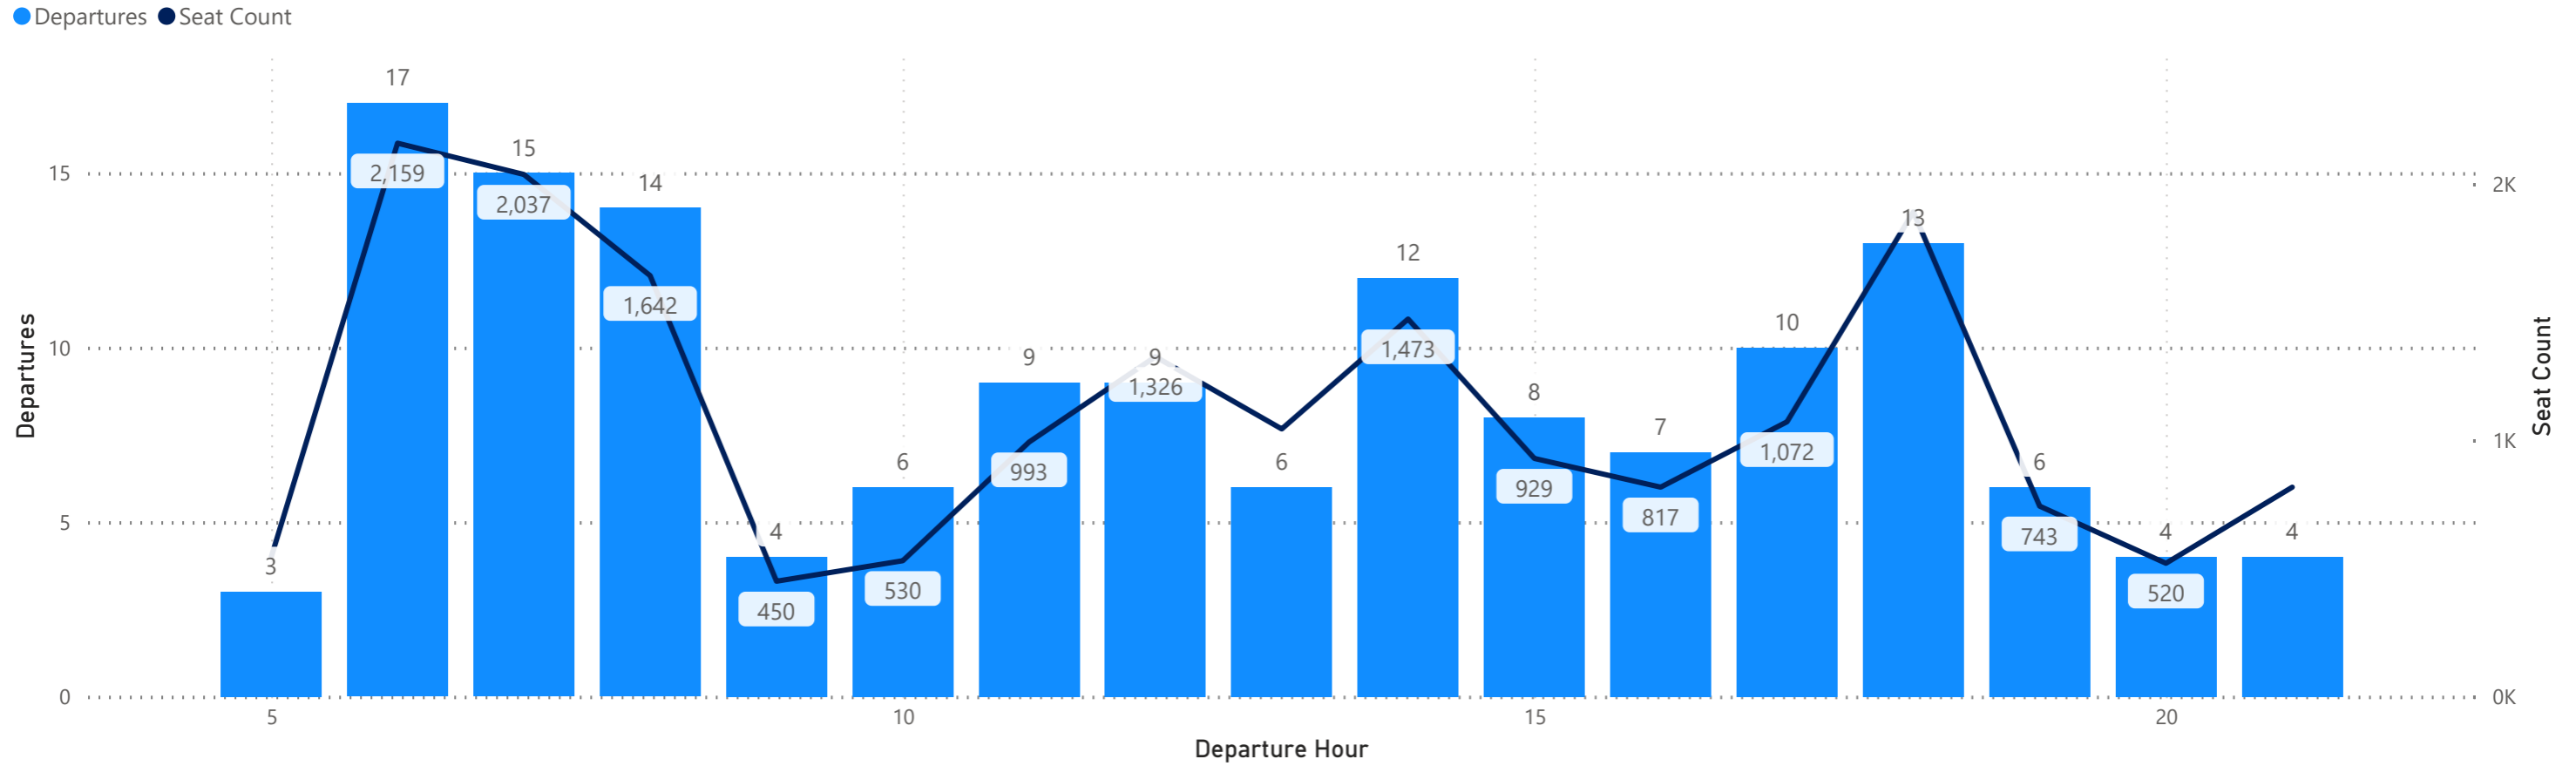

Hourly Departures