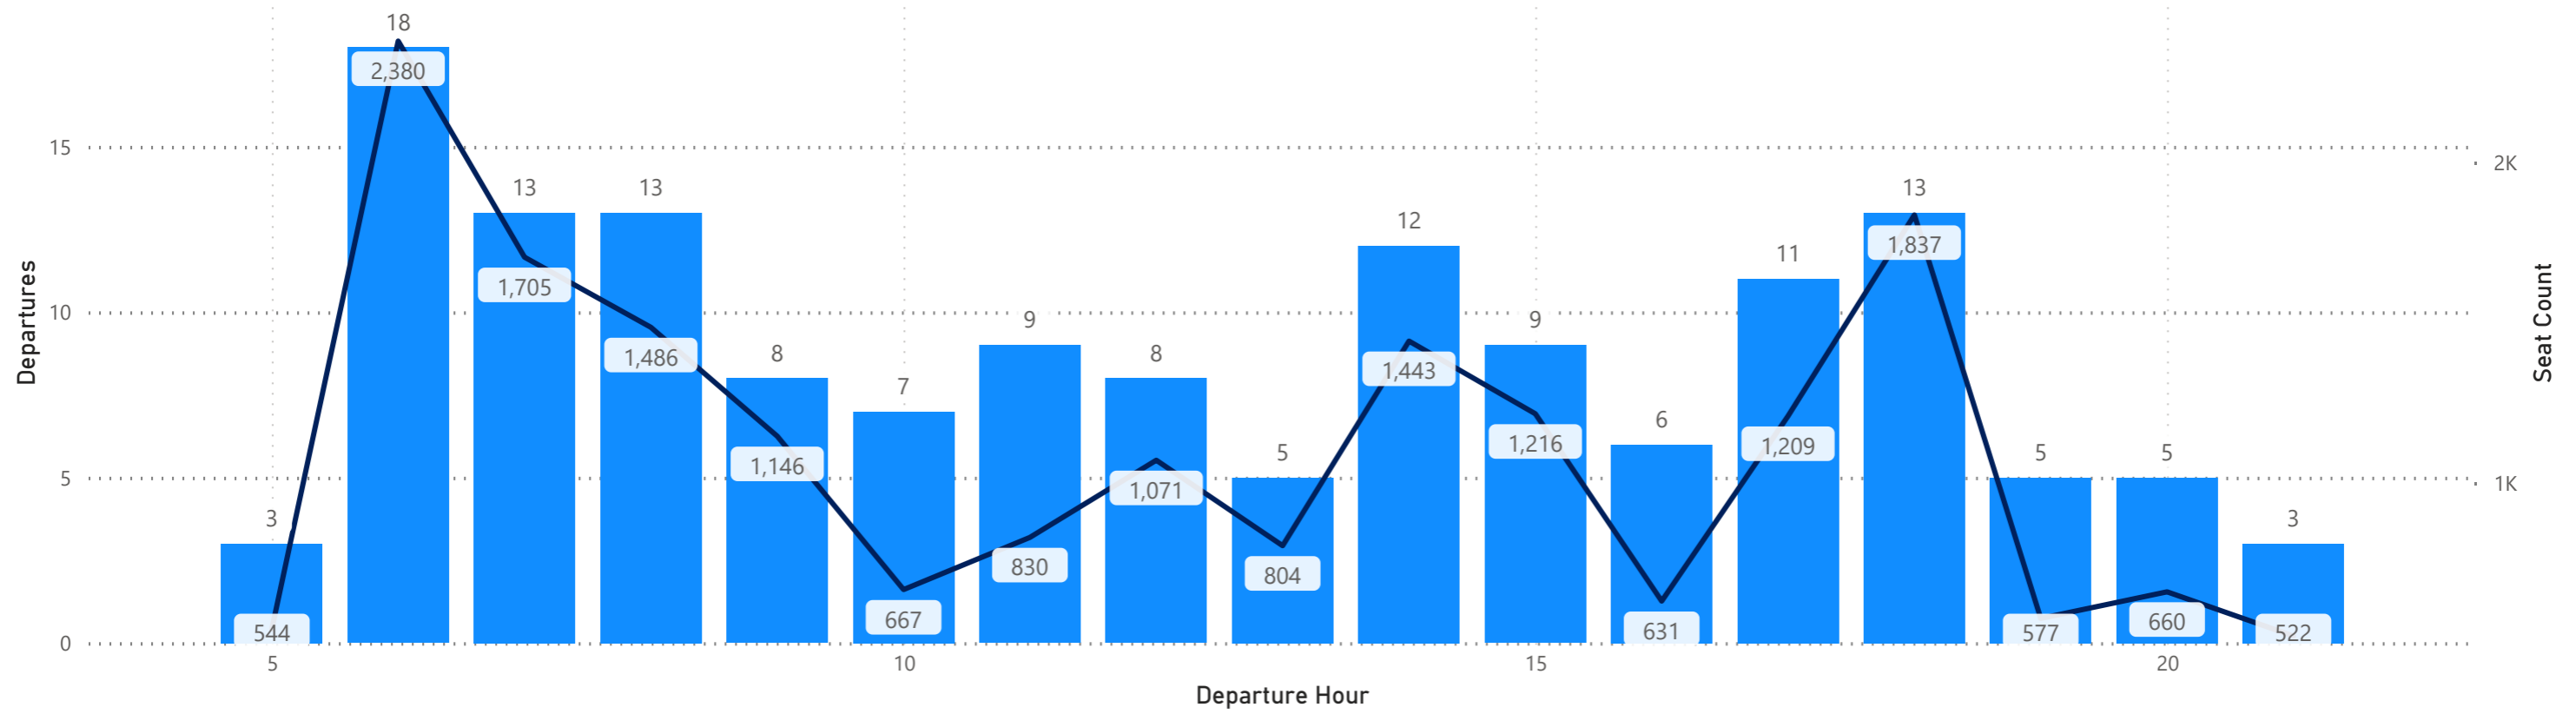

CVG Flight Schedule Summary

Departures by Airline - Earliest and Latest

Airline Code	AA		AC		AS		BA		DL		F9		G4		MX		SY		UA		VB		WN	
Travel Date	Earliest	Latest	Earliest	Latest	Earliest	Latest	Earliest	Latest	Earliest	Latest	Earliest	Latest	Earliest	Latest	Earliest	Latest	Earliest	Latest	Earliest	Latest	Earliest	Latest	Earliest	Latest
Monday, May 27, 2024	5:36	20:48	7:25	15:35	18:46	18:46	21:40	21:40	6:00	20:01	5:25	21:30	6:00	21:37			19:05	19:05	6:00	19:45			6:35	19:25
Tuesday, May 28, 2024	5:36	20:48	7:25	15:35	18:46	18:46			6:00	20:01	5:30	17:10	9:03	16:53	9:33	20:47	11:25	11:25	6:00	19:45			7:00	18:25
Wednesday, May 29, 2024	5:36	20:48	7:25	15:35	18:46	18:46	21:40	21:40	6:00	20:01	5:30	21:24	8:00	14:21					6:00	19:45			7:00	18:25
Thursday, May 30, 2024	5:36	20:48	7:25	15:35	18:46	18:46			6:00	20:01	5:25	18:23	6:00	21:43	9:33	20:47	21:22	21:22	6:00	19:45			6:35	19:25
Friday, May 31, 2024	5:36	20:39	7:25	15:35	18:46	18:46	21:35	21:35	6:00	20:01	5:30	18:38	6:00	21:40			18:50	18:50	6:00	19:45			6:35	19:25
Saturday, June 01, 2024	5:36	20:16	7:25	15:35	18:46	18:46	21:50	21:50	6:00	18:55	5:30	21:30	6:00	20:24					6:00	19:45			7:10	18:10
Sunday, June 02, 2024	5:36	20:48	7:35	15:35	18:46	18:46	21:50	21:50	6:00	20:01	5:01	18:31	6:00	21:43	9:33	20:47	21:05	21:05	6:00	19:45	8:00	10:00	6:40	20:55

Hourly Departures

Hourly Arrivals

Hourly Departures

Hourly Arrivals

Hourly Departures

Hourly Arrivals

Hourly Departures

● Departures ● Seat Count