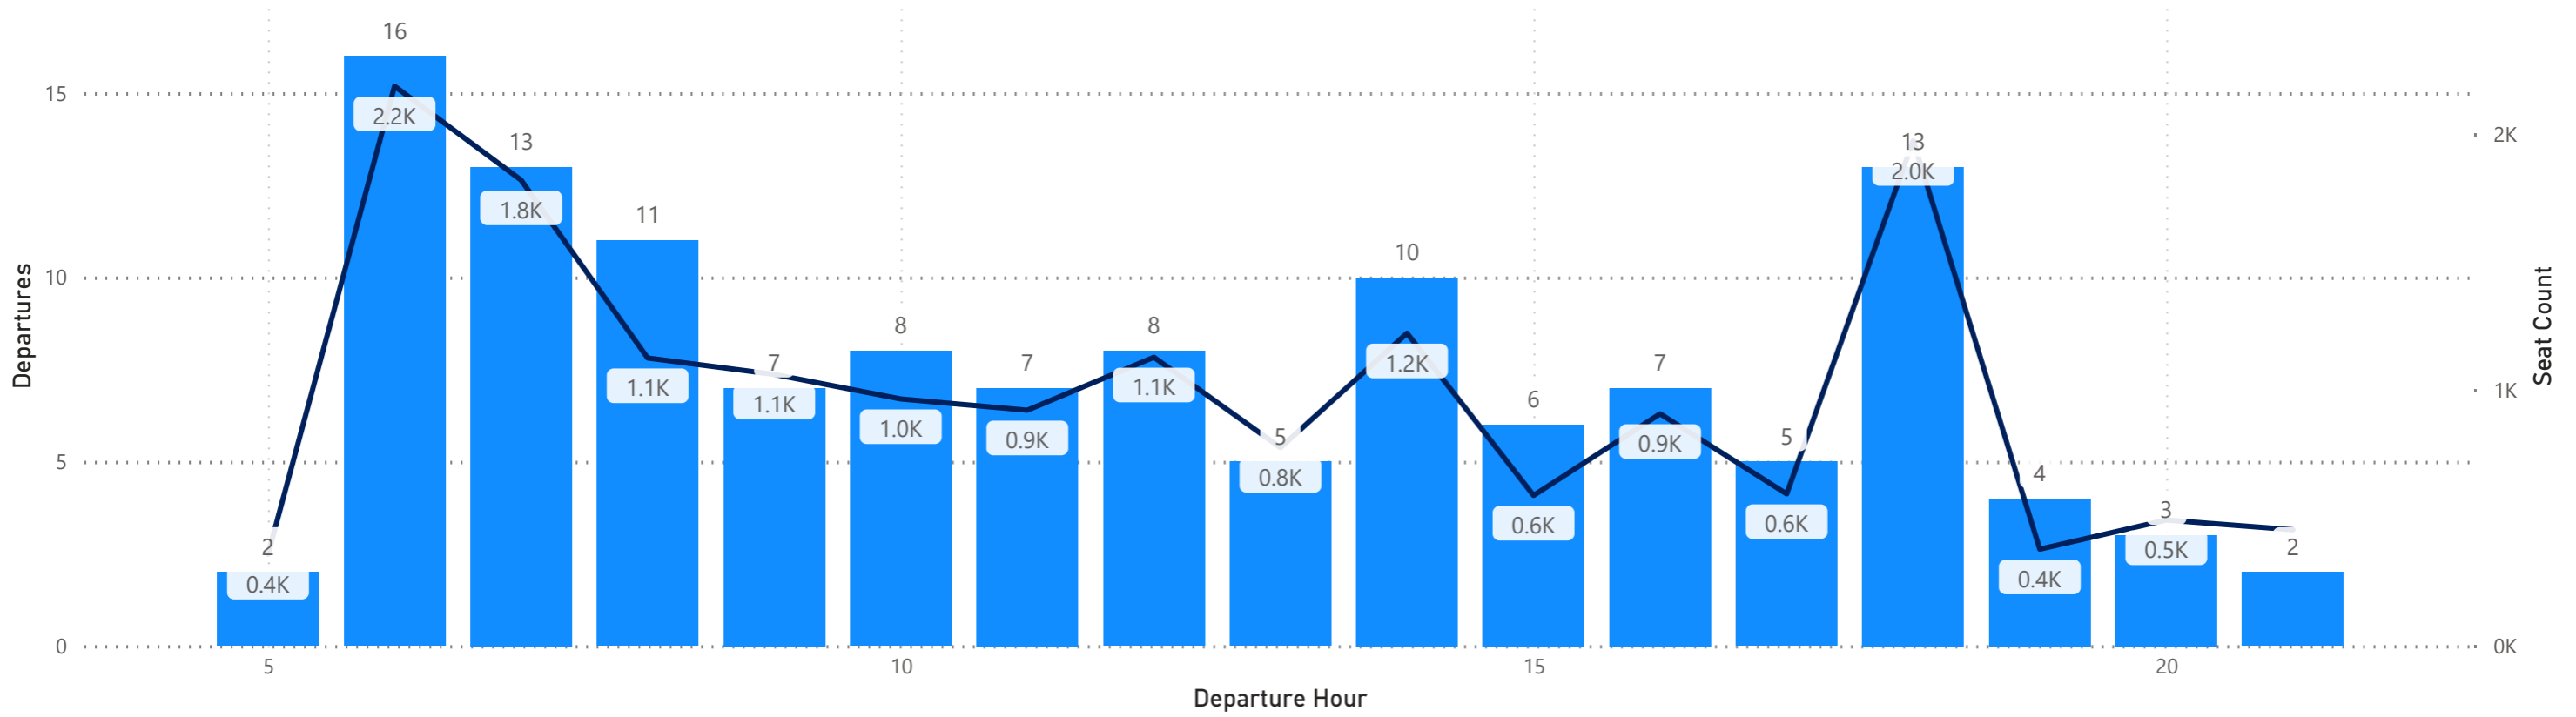

CVG Flight Schedule Summary

Departures by Airline - Earliest and Latest

Airline Code	AA		AC		AS		BA		DL		F9		G4		MX		SY		UA		VB		WN	
Travel Date	Earliest	Latest	Earliest	Latest	Earliest	Latest	Earliest	Latest	Earliest	Latest	Earliest	Latest	Earliest	Latest	Earliest	Latest	Earliest	Latest	Earliest	Latest	Earliest	Latest	Earliest	Latest
Monday, May 27, 2024	5:36	20:48	7:25	15:35	18:46	18:46	21:40	21:40	6:00	20:01	5:25	21:30	6:00	21:37			19:05	19:05	6:00	19:45			6:35	19:25
Tuesday, May 28, 2024	5:36	20:48	7:25	15:35	18:46	18:46			6:00	20:01	5:30	17:10	9:03	16:53	9:33	20:47	11:25	11:25	6:00	19:45			7:00	18:25
Wednesday, May 29, 2024	5:36	20:48	7:25	15:35	18:46	18:46	21:40	21:40	6:00	20:01	5:30	21:24	8:00	14:21					6:00	19:45			7:00	18:25
Thursday, May 30, 2024	5:36	20:48	7:25	15:35	18:46	18:46			6:00	20:01	5:25	18:23	6:00	21:43	9:33	20:47	21:22	21:22	6:00	19:45			6:35	19:25
Friday, May 31, 2024	5:36	20:39	7:25	15:35	18:46	18:46	21:35	21:35	6:00	20:01	5:30	18:38	6:00	21:40			18:50	18:50	6:00	19:45			6:35	19:25
Saturday, June 01, 2024	5:36	20:16	7:25	15:35	18:46	18:46	21:50	21:50	6:00	18:55	5:30	21:30	6:00	20:24					6:00	19:45			7:10	18:10
Sunday, June 02, 2024	5:36	20:48	7:35	15:35	18:46	18:46	21:50	21:50	6:00	20:01	5:01	18:31	6:00	21:43	9:33	20:47	21:05	21:05	6:00	19:45	8:00	10:00	6:40	20:55

Hourly Arrivals

● Arrivals ● Seat Count

Hourly Departures

Hourly Arrivals

Hourly Departures

Departures Seat Count

Hourly Arrivals

Arrivals Seat Count

Hourly Departures

Hourly Arrivals