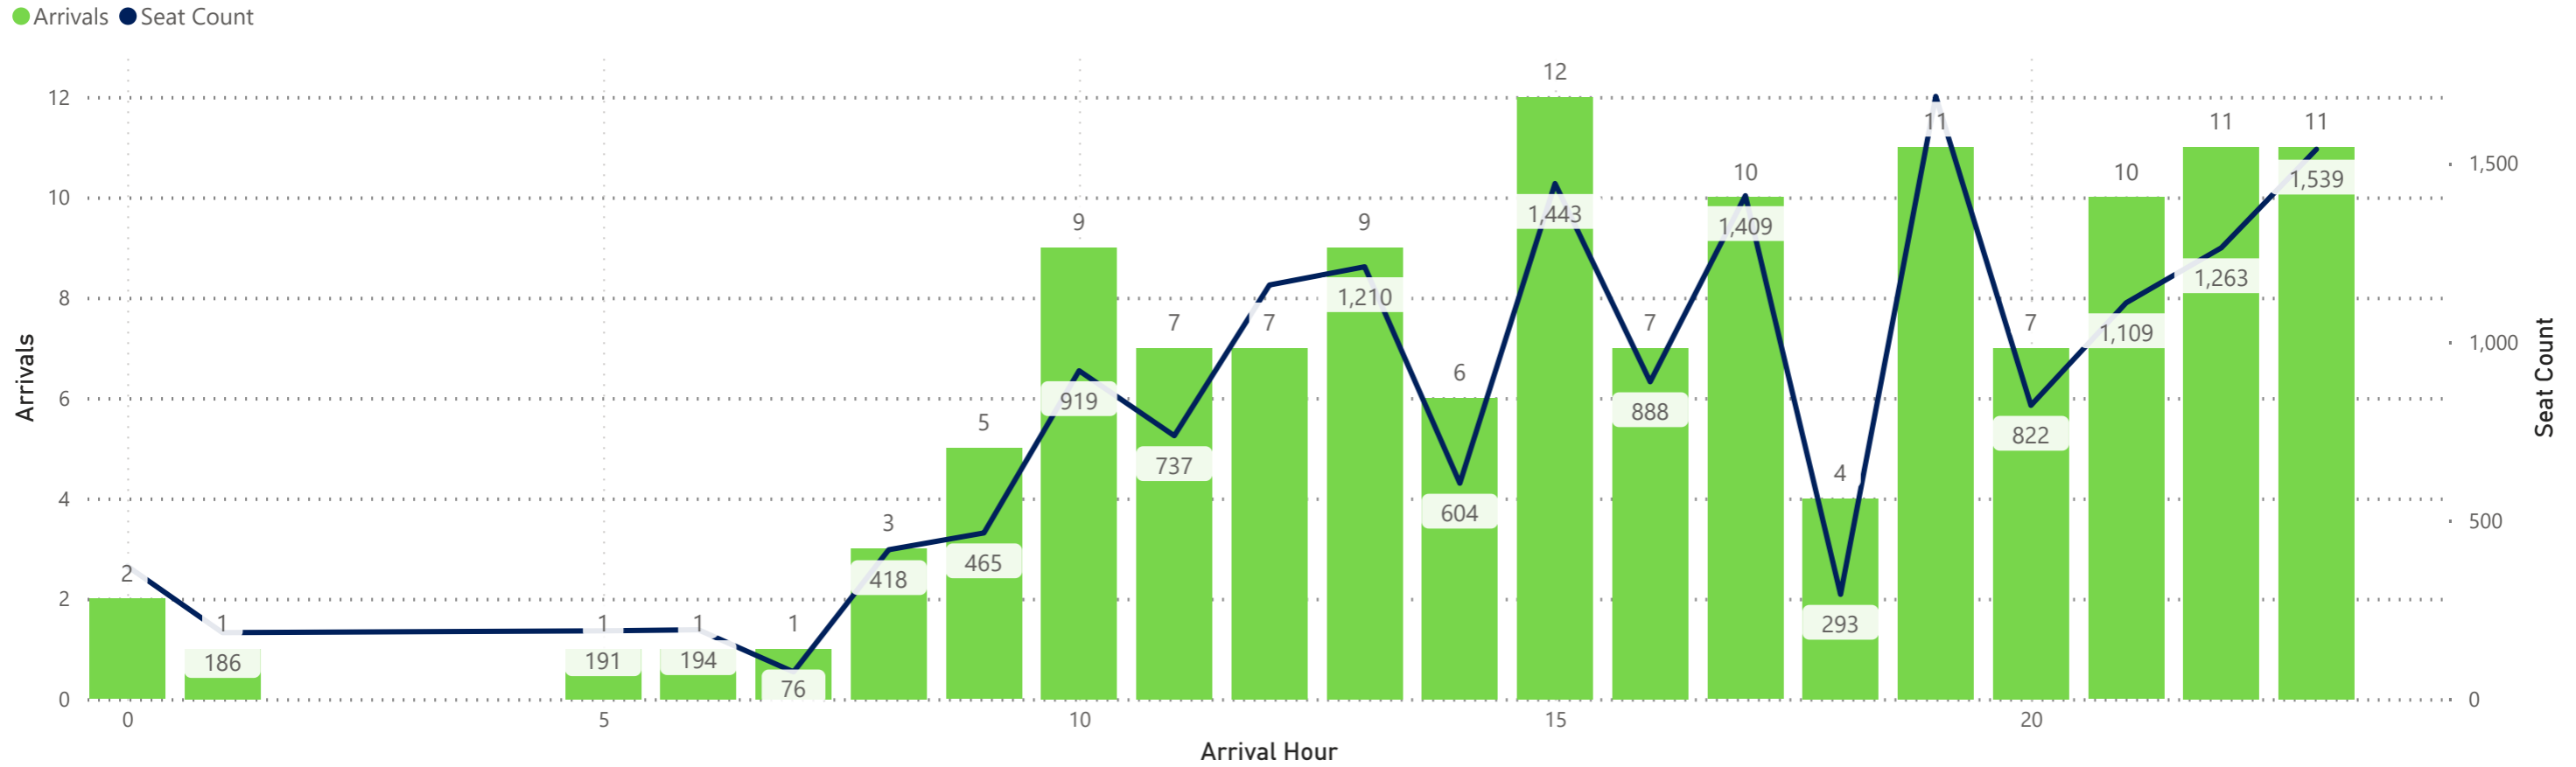

Arrivals by Airline - Earliest and Latest

Airline Code	AA		AC		AS		BA		DL		F9		G4		MX		SY		UA		VB		WN	
Travel Date	Earliest	Latest	Earliest	Latest	Earliest	Latest	Earliest	Latest	Earliest	Latest	Earliest	Latest	Earliest	Latest	Earliest	Latest	Earliest	Latest	Earliest	Latest	Earliest	Latest	Earliest	Latest
Monday, May 27, 2024	7:32	23:58	14:43	22:30	17:43	17:43	19:35	19:35	5:00	23:57	0:09	23:01	11:53	23:44			18:06	18:06	9:35	23:57			11:30	23:05
Tuesday, May 28, 2024	7:32	23:58	14:43	22:30	17:43	17:43			6:41	23:57	0:38	23:59	8:13	20:10	8:47	20:06	10:26	10:26	9:35	23:57			11:10	22:30
Wednesday, May 29, 2024	7:32	23:58	14:43	22:30	17:43	17:43	19:40	19:40	5:00	23:57	0:09	23:44	8:43	21:10					9:35	23:57			11:10	22:30
Thursday, May 30, 2024	7:32	23:58	14:43	22:30	17:43	17:43			5:00	23:57	0:23	23:11	8:43	23:43	8:47	20:06	20:31	20:31	9:35	23:57			11:30	23:05
Friday, May 31, 2024	7:32	23:58	14:43	22:30	17:43	17:43	19:45	19:45	5:00	23:57	0:09	23:04	9:11	23:41			17:56	17:56	9:35	23:57			11:30	23:05
Saturday, June 01, 2024	8:44	23:58	14:43	22:23	17:43	17:43	19:35	19:35	6:41	23:57	0:18	23:56	9:24	23:34					9:34	23:57	20:50	21:00	10:45	21:15
Sunday, June 02, 2024	8:44	23:58	14:43	22:23	17:43	17:43	19:50	19:50	5:00	23:57	0:31	23:59	8:43	23:43	8:47	20:06	20:11	20:11	9:34	23:57			0:05	23:20

Hourly Departures

Hourly Arrivals

Hourly Departures

Hourly Arrivals

Hourly Departures

Hourly Arrivals

Hourly Departures

● Departures ● Seat Count