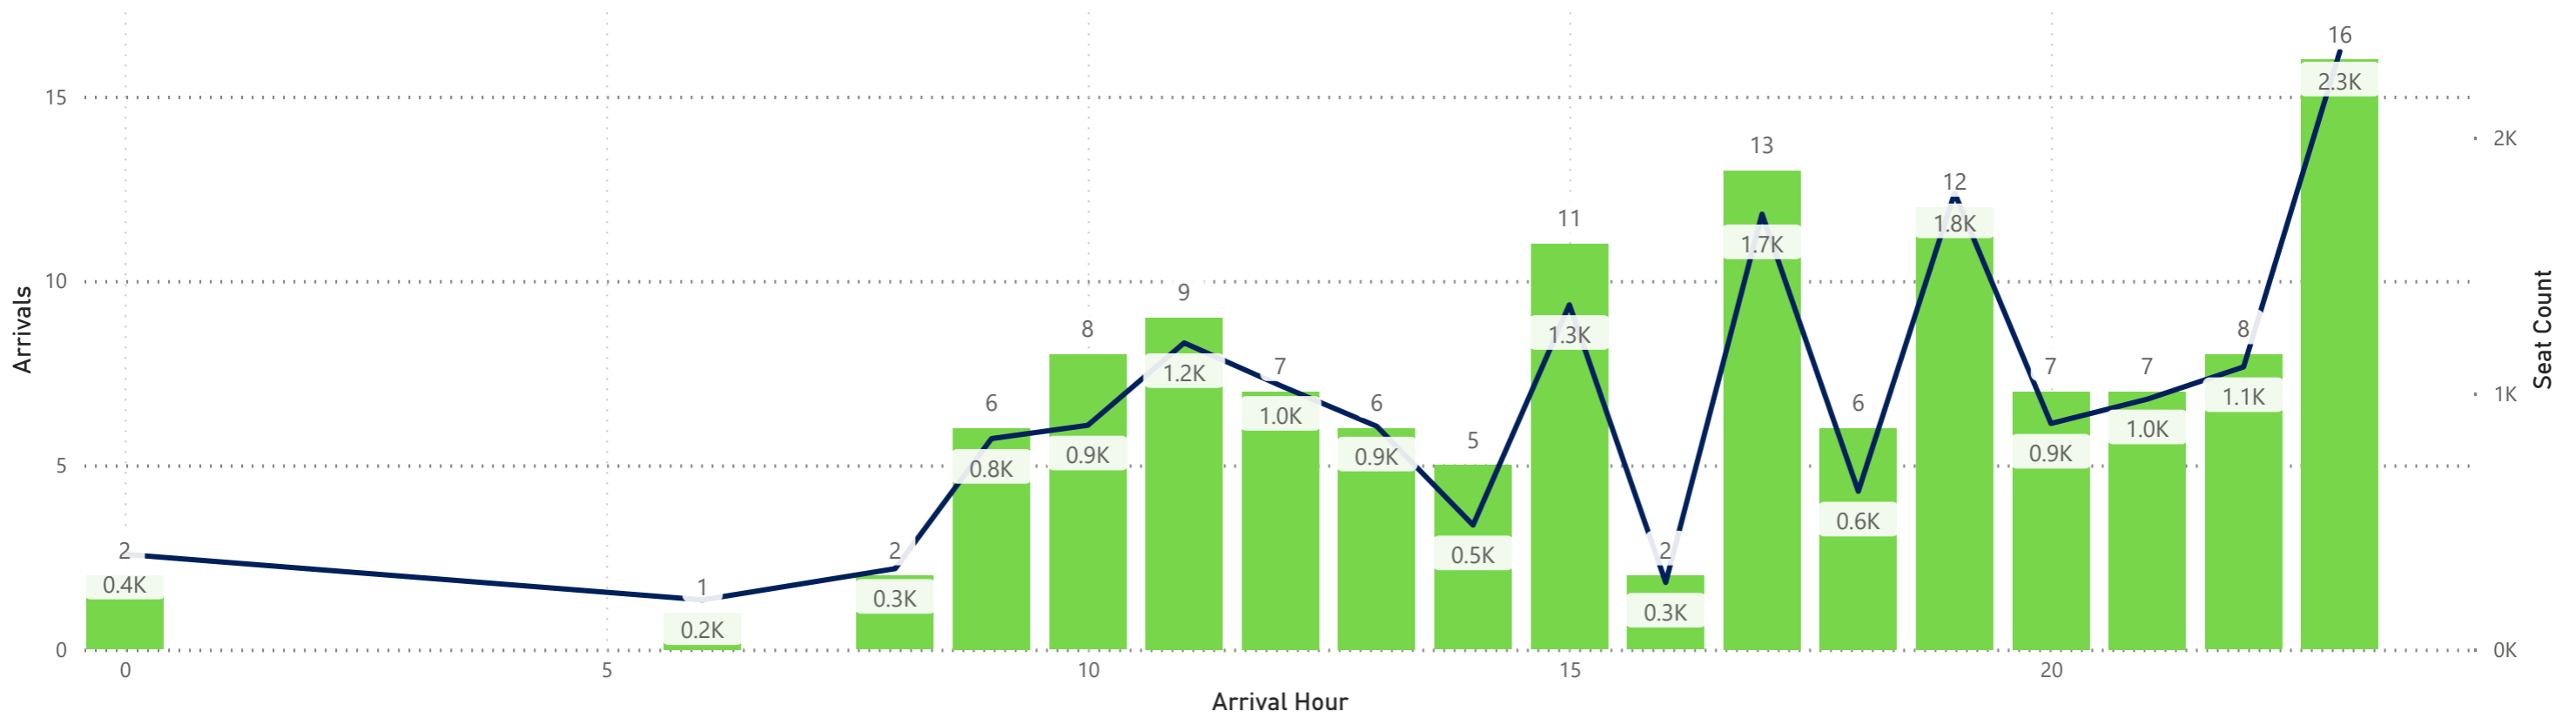

CVG Flight Schedule Summary

Departures by Airline - Earliest and Latest

Airline Code	AA		AC		AS		BA		DL		F9		G4		MX		SY		UA		VB		WN	
Travel Date	Earliest	Latest	Earliest	Latest	Earliest	Latest	Earliest	Latest	Earliest	Latest	Earliest	Latest	Earliest	Latest	Earliest	Latest	Earliest	Latest	Earliest	Latest	Earliest	Latest	Earliest	Latest
Monday, May 27, 2024	5:36	20:48	7:25	15:35	18:46	18:46	21:40	21:40	6:00	20:01	5:25	21:30	6:00	21:37			19:05	19:05	6:00	19:45			6:35	19:25
Tuesday, May 28, 2024	5:36	20:48	7:25	15:35	18:46	18:46			6:00	20:01	5:30	17:10	9:03	16:53	9:33	20:47	11:25	11:25	6:00	19:45			7:00	18:25
Wednesday, May 29, 2024	5:36	20:48	7:25	15:35	18:46	18:46	21:40	21:40	6:00	20:01	5:30	21:24	8:00	14:21					6:00	19:45			7:00	18:25
Thursday, May 30, 2024	5:36	20:48	7:25	15:35	18:46	18:46			6:00	20:01	5:25	18:23	6:00	21:43	9:33	20:47	21:22	21:22	6:00	19:45			6:35	19:25
Friday, May 31, 2024	5:36	20:39	7:25	15:35	18:46	18:46	21:35	21:35	6:00	20:01	5:30	18:38	6:00	21:40			18:50	18:50	6:00	19:45			6:35	19:25
Saturday, June 01, 2024	5:36	20:16	7:25	15:35	18:46	18:46	21:50	21:50	6:00	18:55	5:30	21:30	6:00	20:24					6:00	19:45			7:10	18:10
Sunday, June 02, 2024	5:36	20:48	7:35	15:35	18:46	18:46	21:50	21:50	6:00	20:01	5:01	18:31	6:00	21:43	9:33	20:47	21:05	21:05	6:00	19:45	8:00	10:00	6:40	20:55

Hourly Arrivals

● Arrivals ● Seat Count

Hourly Departures

Hourly Arrivals

Hourly Departures

Departures Seat Count

Hourly Arrivals

Arrivals Seat Count

Hourly Departures

Hourly Arrivals