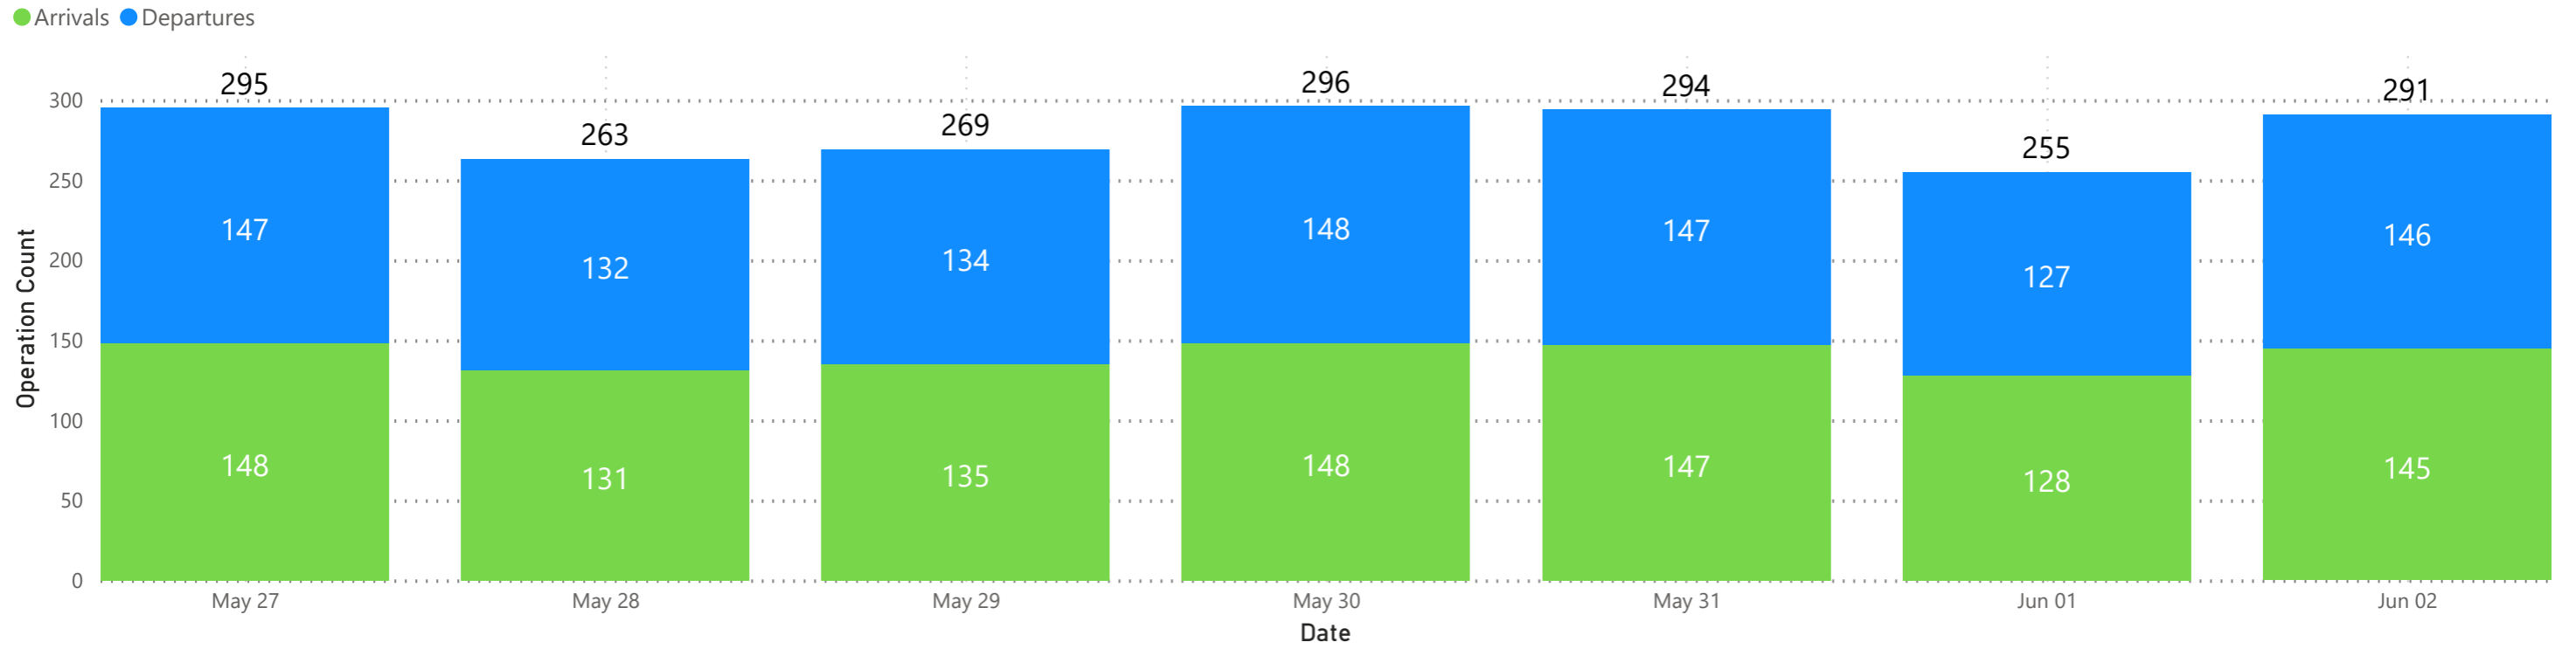

CVG Flight Schedule Summary

Daily Operations and Daily Scheduled Seats