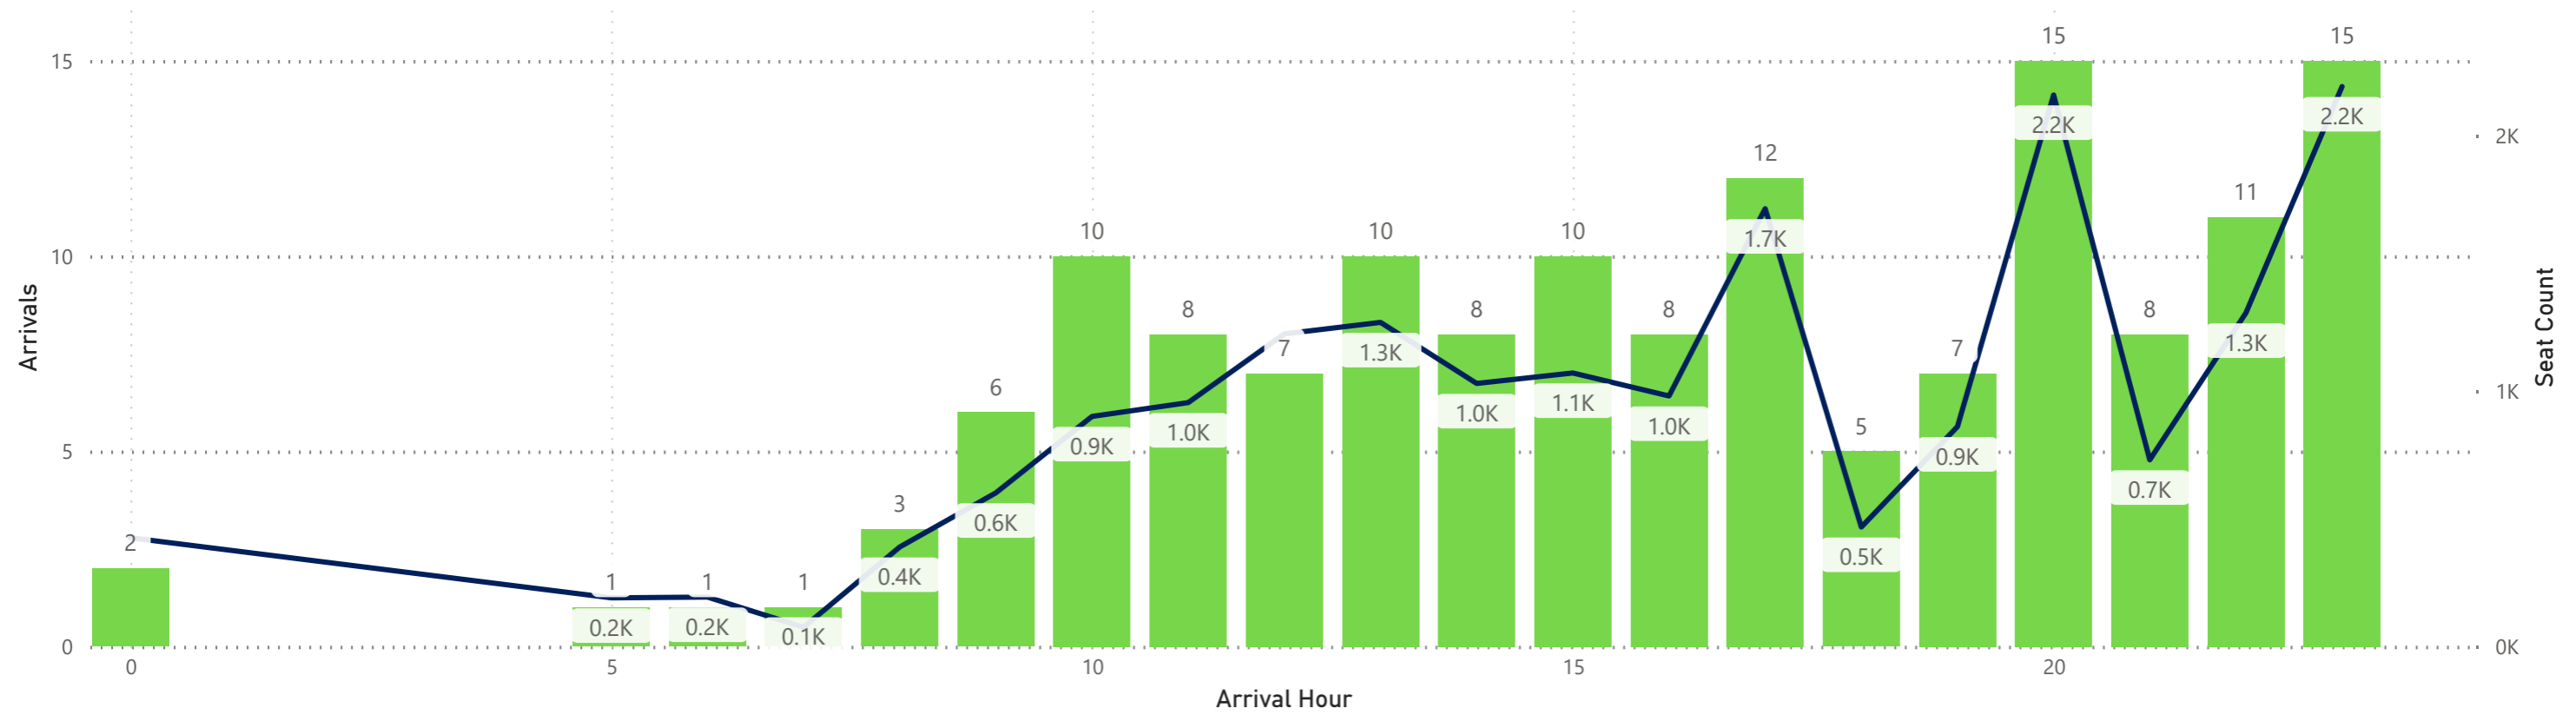

Hourly Arrivals

● Arrivals ● Seat Count