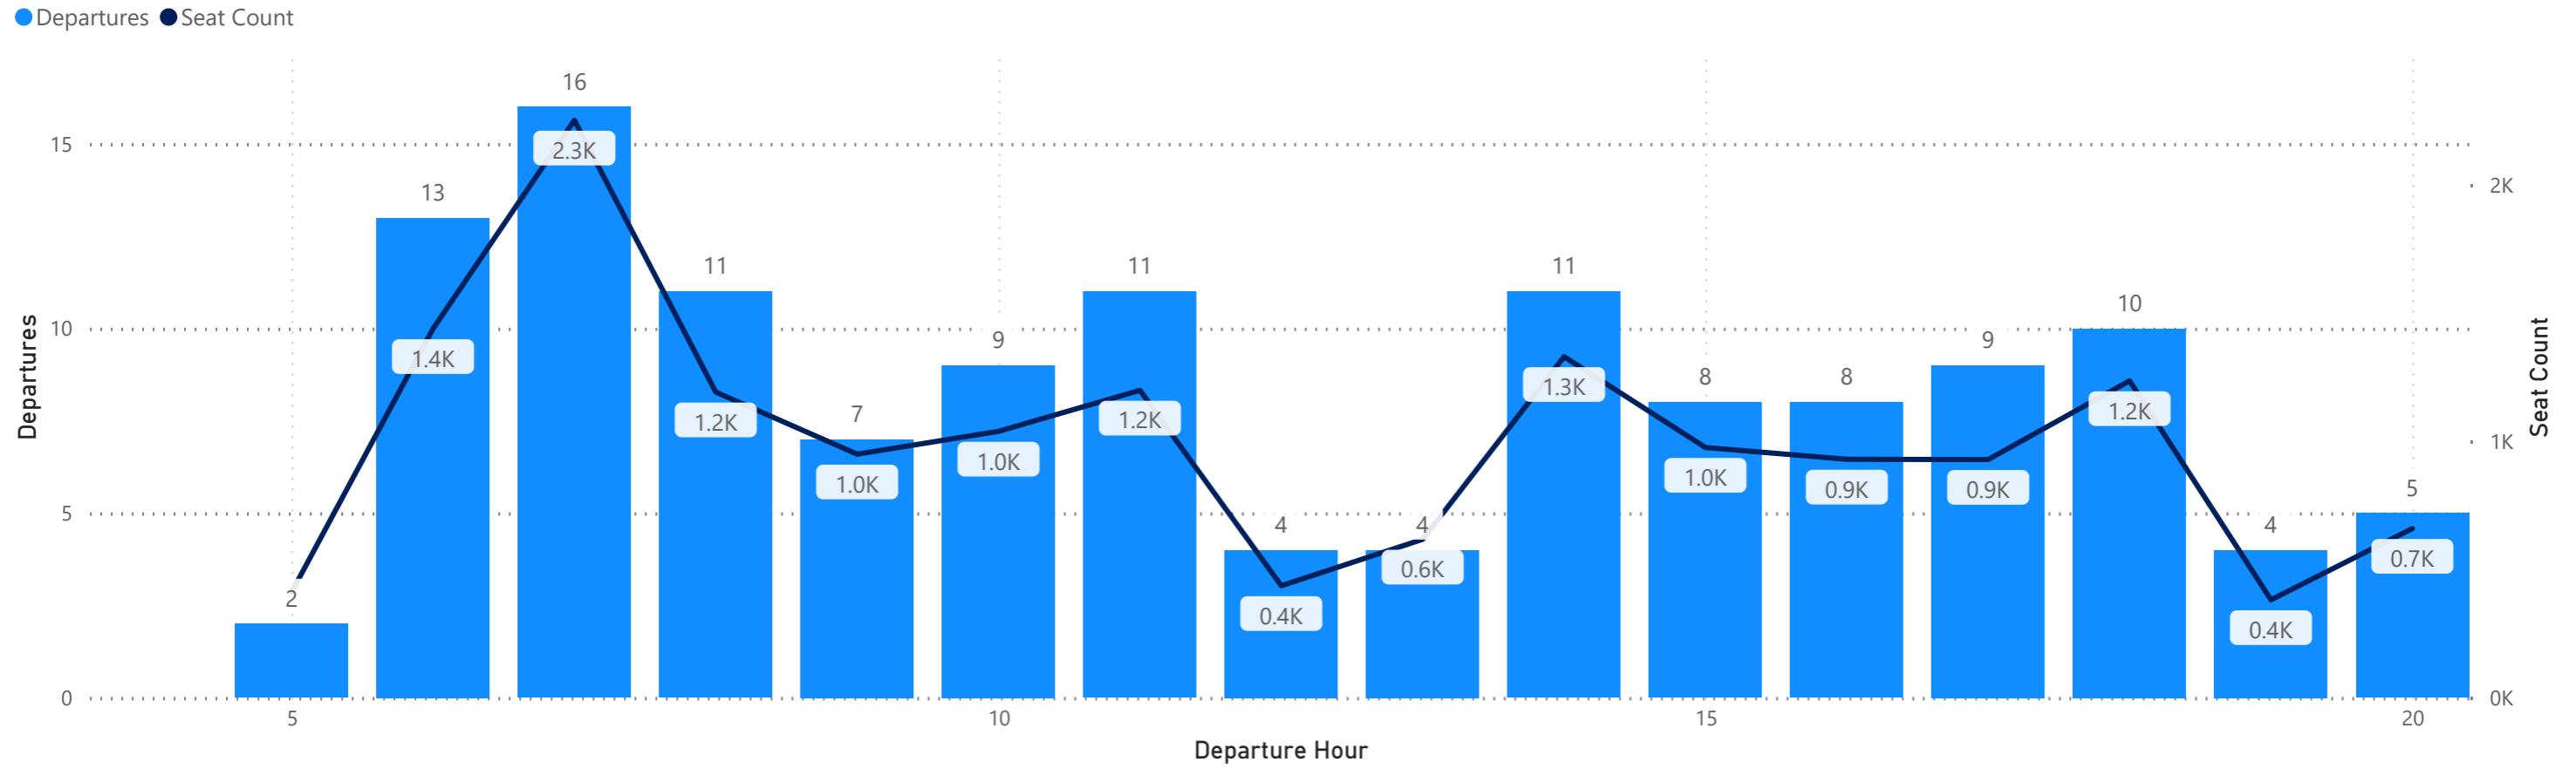

Hourly Departures