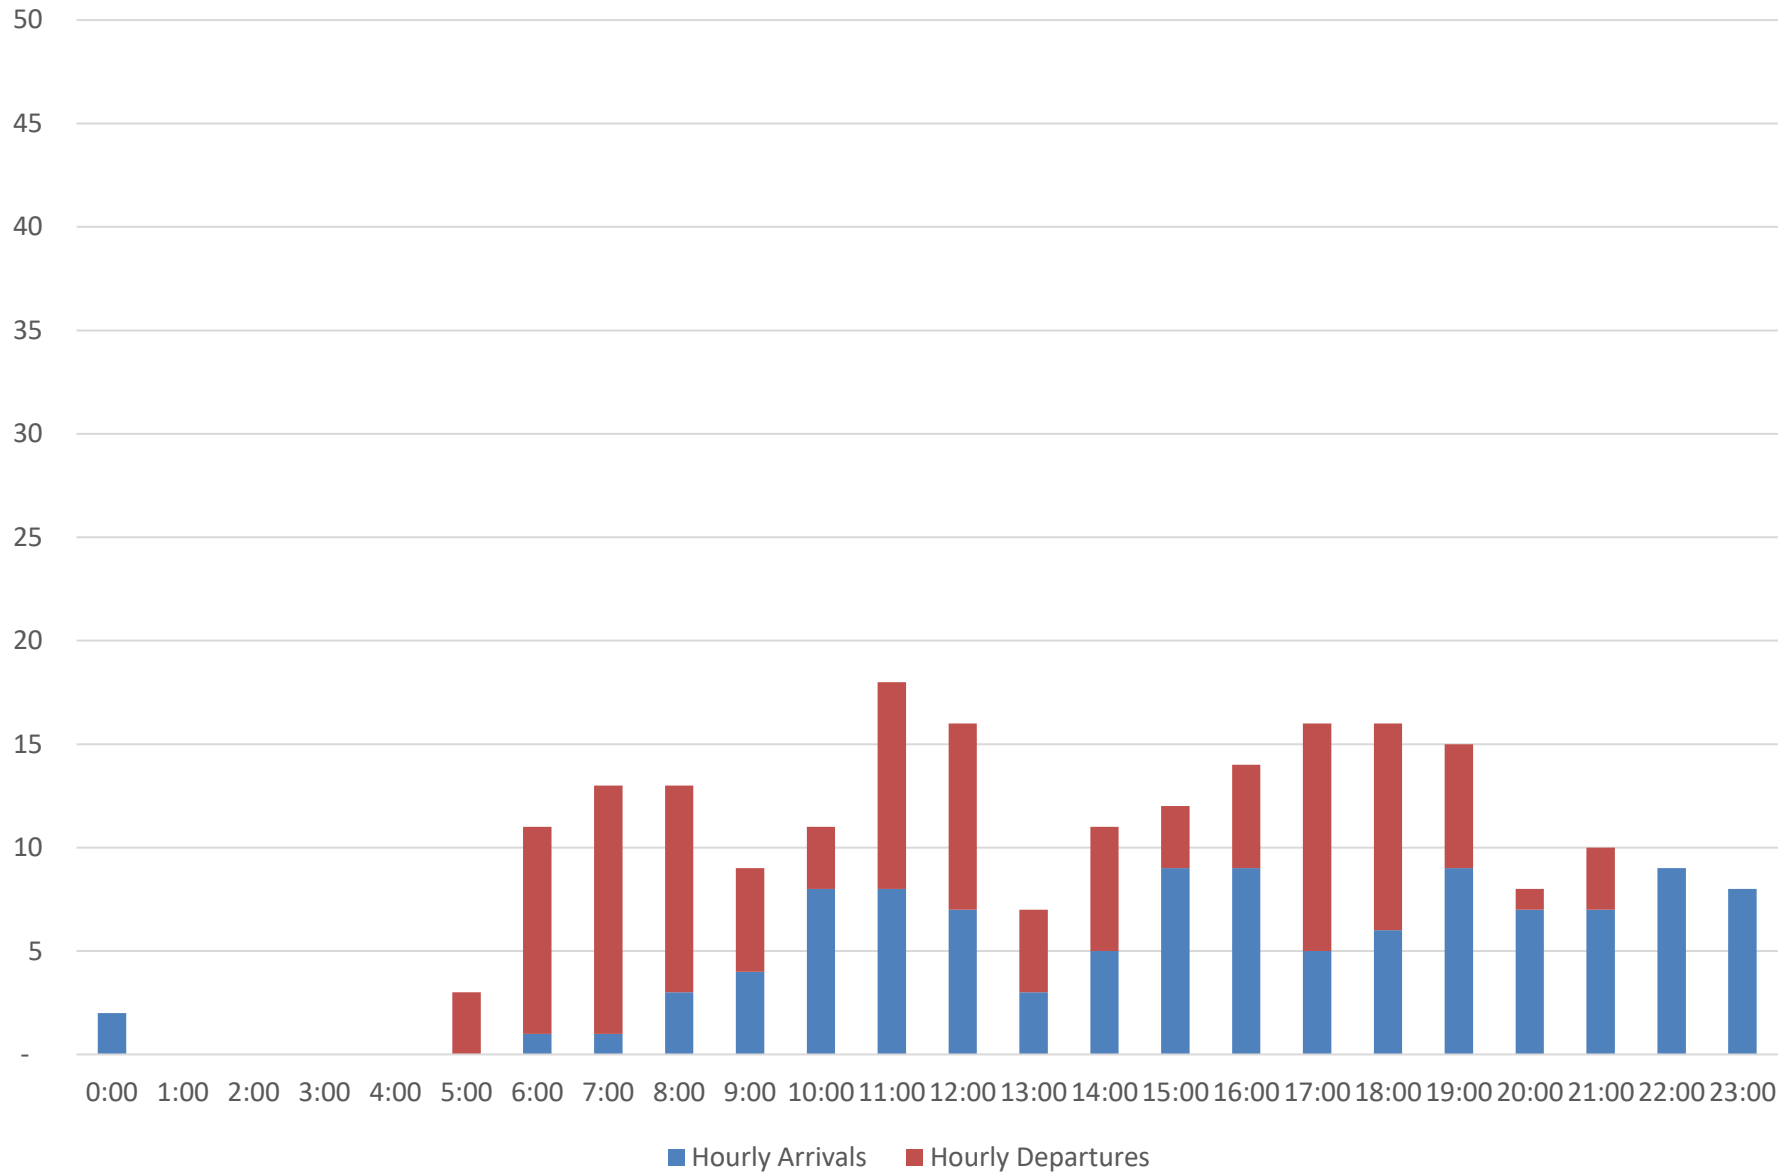

Arrivals By Day

	26-Feb	27-Feb	28-Feb	29-Feb	1-Mar	2-Mar	3-Mar	Weekly Total	%
AA	30	28	30	30	30	27	30	205	25%
AC	1	1	1	1	1	1	1	7	1%
AS	1	1	1	1	1	0	1	6	1%
BA	1	0	1	0	1	1	0	4	0%
DL	43	41	41	43	44	32	40	284	35%
F9	16	13	14	15	15	15	15	103	13%
G4	11	2	2	11	11	9	11	57	7%
MX	0	2	0	2	0	0	2	6	1%
SY	0	0	0	0	1	0	0	1	0%
UA	15	15	15	15	15	14	14	103	13%
VB	0	0	0	0	0	1	0	1	0%
WG	0	0	0	0	0	0	0	0	0%
WN	5	6	6	5	5	5	6	38	5%
Total	123	109	111	123	124	105	120	815	100%

CVG - February 26 - Scheduled Passenger and Cargo Service Hourly Arrivals and Departures

CVG - February 27 - Scheduled Passenger and Cargo Service Hourly Arrivals and Departures

CVG - February 28 - Scheduled Passenger and Cargo Service Hourly Arrivals and Departures

CVG - February 29 - Scheduled Passenger and Cargo Service Hourly Arrivals and Departures

CVG - March 1 - Scheduled Passenger and Cargo Service Hourly Arrivals and Departures

CVG - March 2 - Scheduled Passenger and Cargo Service Hourly Arrivals and Departures