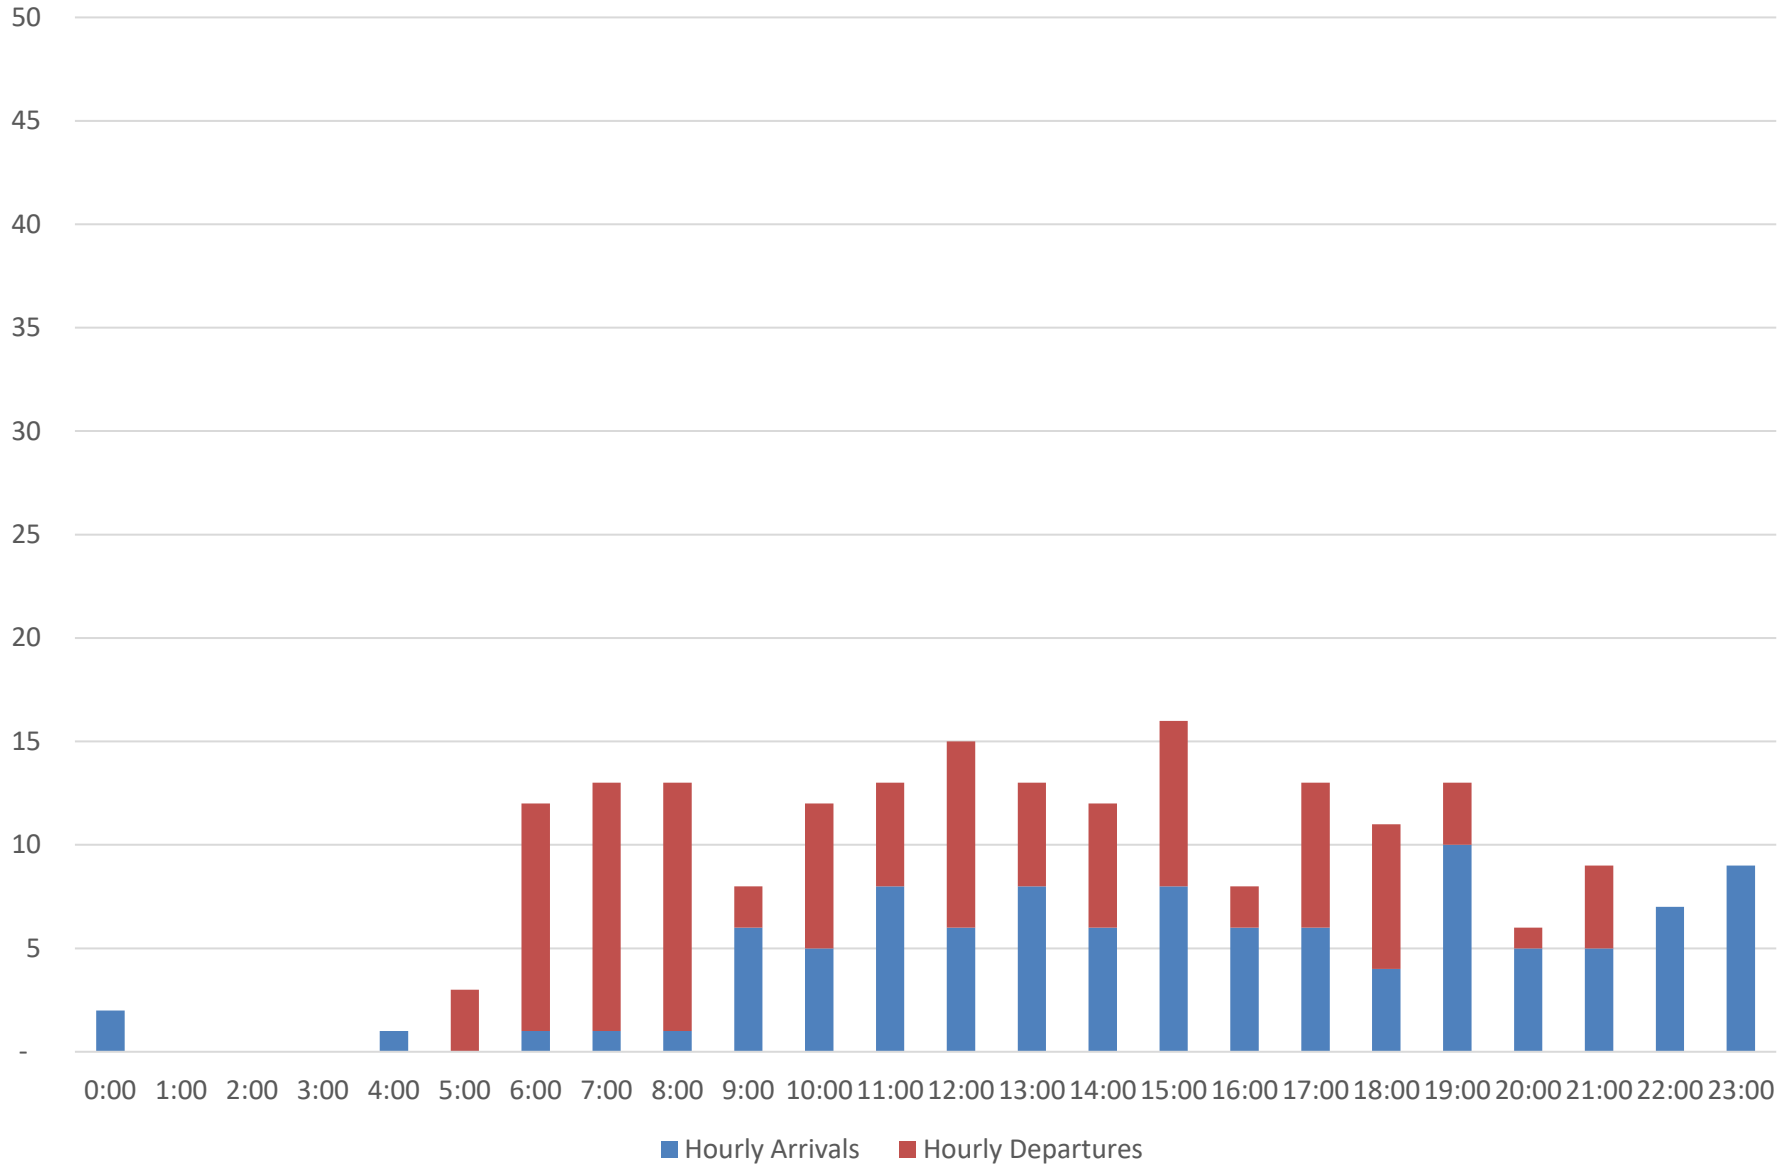

Arrivals By Day

	26-Feb	27-Feb	28-Feb	29-Feb	1-Mar	2-Mar	3-Mar	Weekly Total	%
AA	30	28	30	30	30	27	30	205	25%
AC	1	1	1	1	1	1	1	7	1%
AS	1	1	1	1	1	0	1	6	1%
BA	1	0	1	0	1	1	0	4	0%
DL	43	41	41	43	44	32	40	284	35%
F9	16	13	14	15	15	15	15	103	13%
G4	11	2	2	11	11	9	11	57	7%
MX	0	2	0	2	0	0	2	6	1%
SY	0	0	0	0	1	0	0	1	0%
UA	15	15	15	15	15	14	14	103	13%
VB	0	0	0	0	0	1	0	1	0%
WG	0	0	0	0	0	0	0	0	0%
WN	5	6	6	5	5	5	6	38	5%
Total	123	109	111	123	124	105	120	815	100%

CVG - February 26 - Scheduled Passenger and Cargo Service Hourly Arrivals and Departures

CVG - February 27 - Scheduled Passenger and Cargo Service Hourly Arrivals and Departures

CVG - February 28 - Scheduled Passenger and Cargo Service Hourly Arrivals and Departures

CVG - February 29 - Scheduled Passenger and Cargo Service Hourly Arrivals and Departures

CVG - March 1 - Scheduled Passenger and Cargo Service Hourly Arrivals and Departures

CVG - March 2 - Scheduled Passenger and Cargo Service Hourly Arrivals and Departures