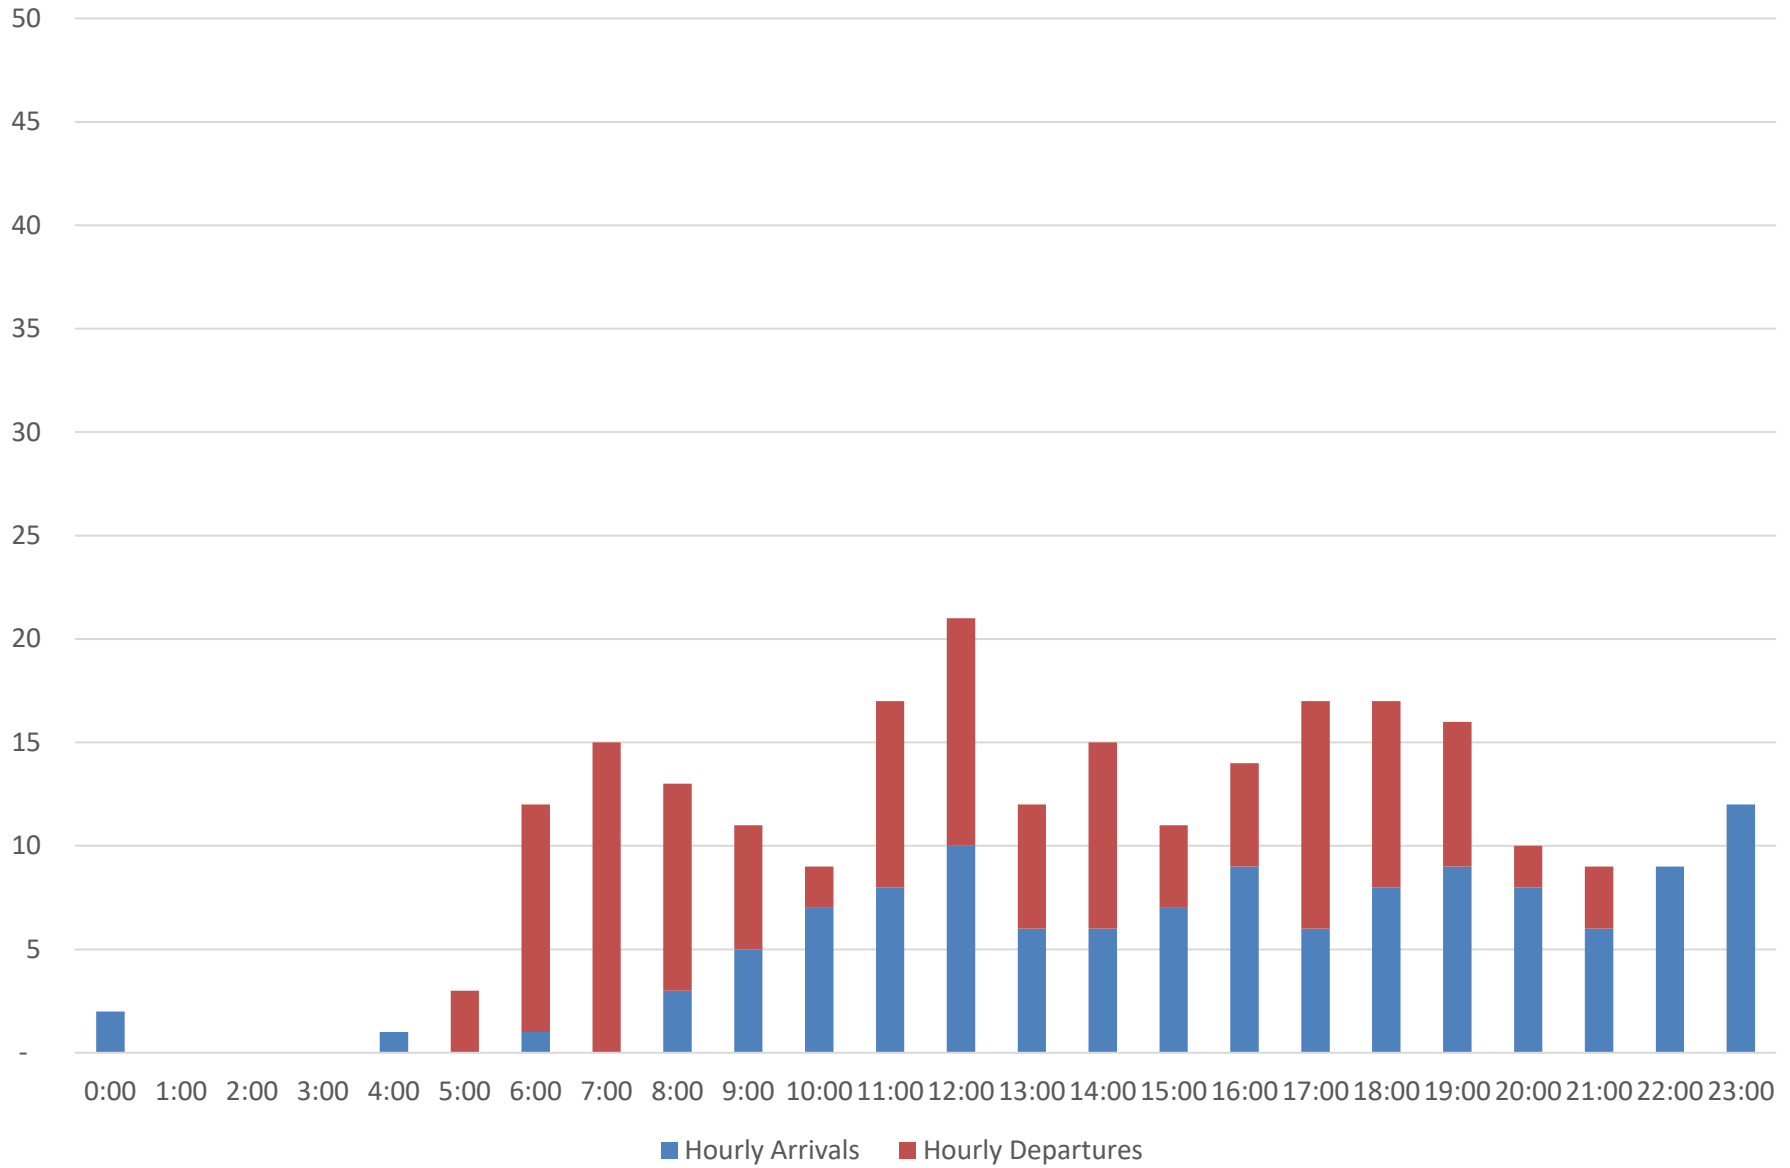

CVG Flight Schedule Summary

February 26 - March 3, 2024¹

Departures By Day

	26-Feb	27-Feb	28-Feb	29-Feb	1-Mar	2-Mar	3-Mar	Weekly Total	%
AA	30	28	30	30	30	27	30	205	25%
AC	1	1	1	1	1	1	1	7	1%
AS	1	1	1	1	1	0	1	6	1%
BA	1	0	1	0	1	1	0	4	0%
DL	43	41	41	43	44	32	41	285	35%
F9	16	13	14	15	15	15	15	103	13%
G4	11	2	2	11	11	9	11	57	7%
MX	0	2	0	2	0	0	2	6	1%
SY	0	0	0	0	0	0	1	1	0%
UA	15	15	15	15	15	14	14	103	13%
VB	0	0	0	0	0	0	1	1	0%
WG	0	0	0	0	0	0	0	0	0%
WN	5	6	6	5	5	5	6	38	5%
Total	123	109	111	123	123	104	123	816	100%

Airline Codes	
AA	American Airlines
AC	Air Canada
AS	Alaska Airlines
BA	British Airlines
DL	Delta Airlines
F9	Frontier Airlines
G4	Allegiant Airlines
MX	Breeze Airways
SY	Sun Country Airlines
UA	United Airlines
VB	Viva Aerobus
WG	Sunwing Airlines
WN	Southwest Airlines

Arrivals By Day

	26-Feb	27-Feb	28-Feb	29-Feb	1-Mar	2-Mar	3-Mar	Weekly Total	%
AA	30	28	30	30	30	27	30	205	25%
AC	1	1	1	1	1	1	1	7	1%
AS	1	1	1	1	1	0	1	6	1%
BA	1	0	1	0	1	1	0	4	0%
DL	43	41	41	43	44	32	40	284	35%
F9	16	13	14	15	15	15	15	103	13%
G4	11	2	2	11	11	9	11	57	7%
MX	0	2	0	2	0	0	2	6	1%
SY	0	0	0	0	1	0	0	1	0%
UA	15	15	15	15	15	14	14	103	13%
VB	0	0	0	0	0	1	0	1	0%
WG	0	0	0	0	0	0	0	0	0%
WN	5	6	6	5	5	5	6	38	5%
Total	123	109	111	123	124	105	120	815	100%

CVG - February 26 - Scheduled Passenger and Cargo Service Hourly Arrivals and Departures