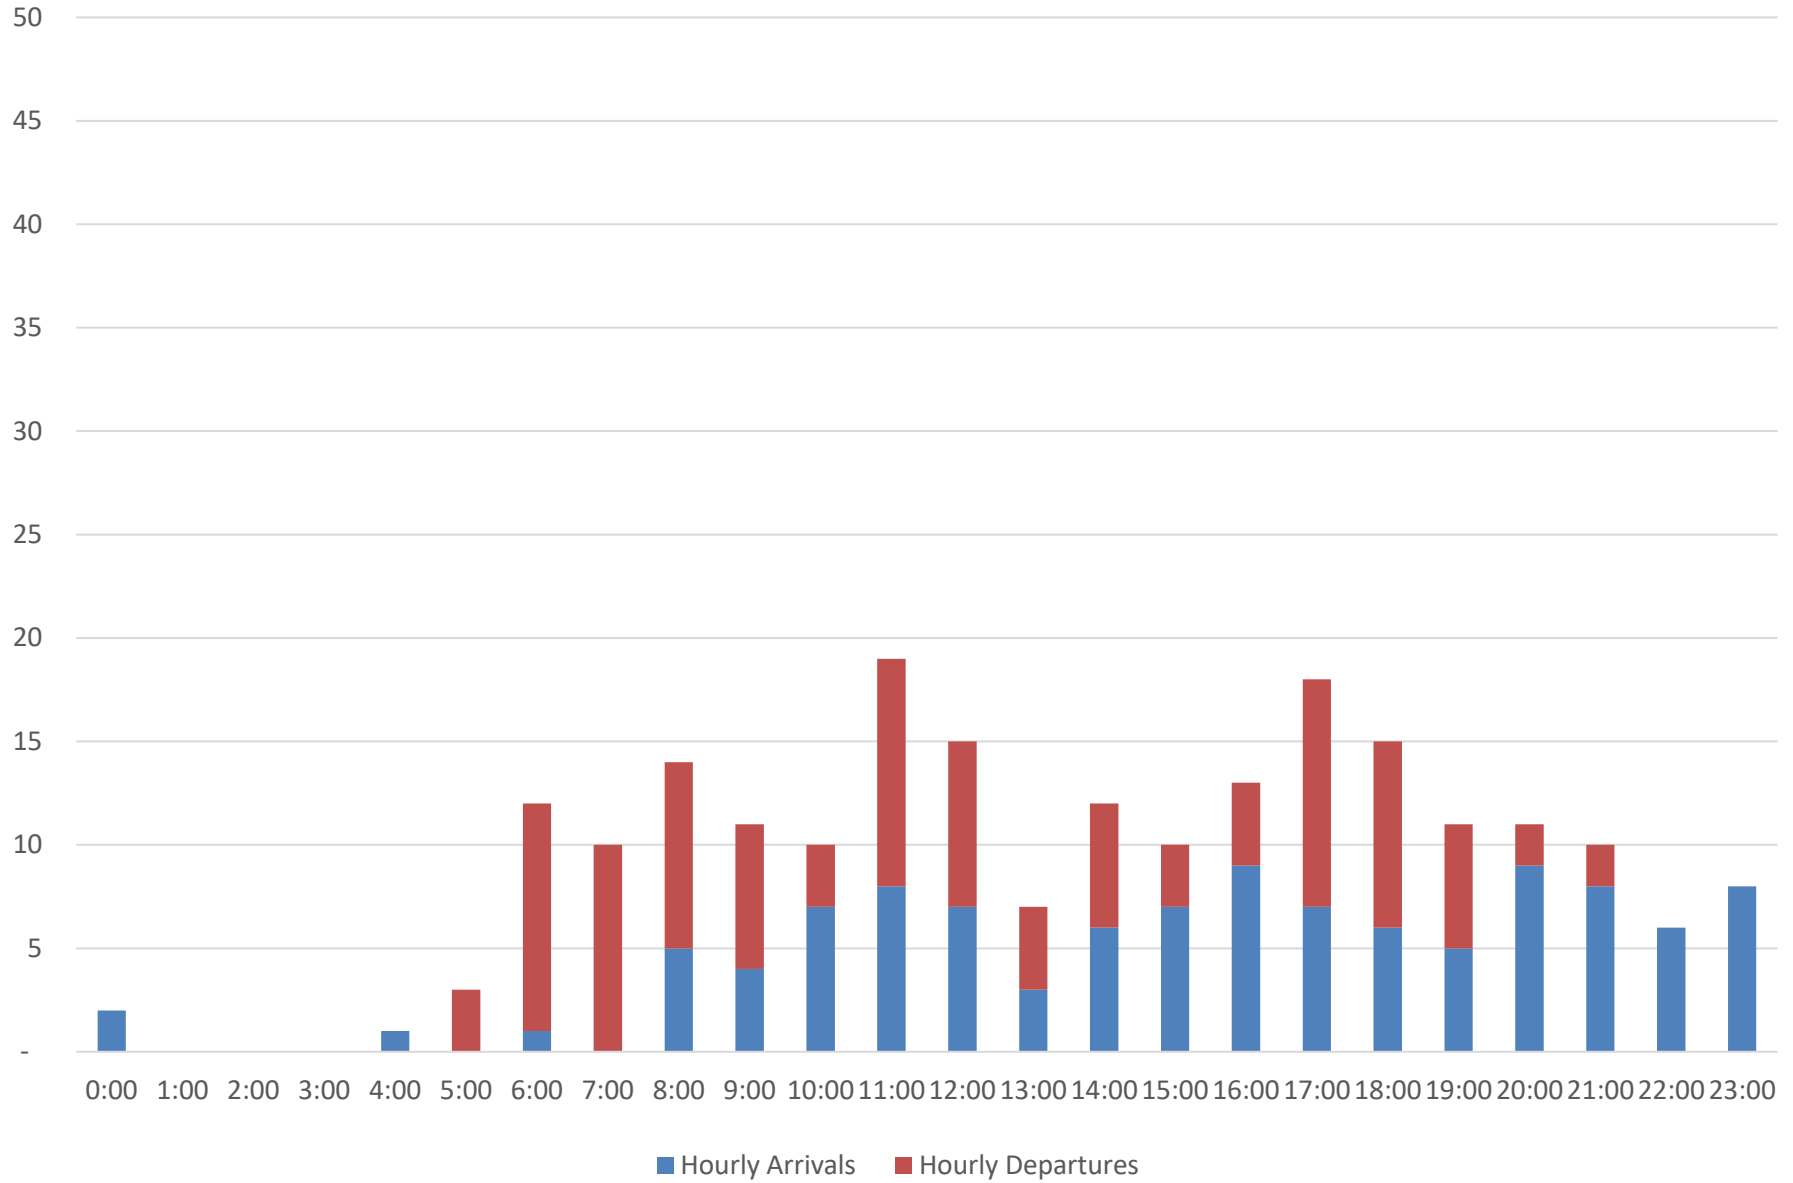

CVG Flight Schedule Summary

February 26 - March 3, 2024¹

Departures By Day

	26-Feb	27-Feb	28-Feb	29-Feb	1-Mar	2-Mar	3-Mar	Weekly Total	%
AA	30	28	30	30	30	27	30	205	25%
AC	1	1	1	1	1	1	1	7	1%
AS	1	1	1	1	1	0	1	6	1%
BA	1	0	1	0	1	1	0	4	0%
DL	43	41	41	43	44	32	41	285	35%
F9	16	13	14	15	15	15	15	103	13%
G4	11	2	2	11	11	9	11	57	7%
MX	0	2	0	2	0	0	2	6	1%
SY	0	0	0	0	0	0	1	1	0%
UA	15	15	15	15	15	14	14	103	13%
VB	0	0	0	0	0	0	1	1	0%
WG	0	0	0	0	0	0	0	0	0%
WN	5	6	6	5	5	5	6	38	5%
Total	123	109	111	123	123	104	123	816	100%

Airline Codes	
AA	American Airlines
AC	Air Canada
AS	Alaska Airlines
BA	British Airlines
DL	Delta Airlines
F9	Frontier Airlines
G4	Allegiant Airlines
MX	Breeze Airways
SY	Sun Country Airlines
UA	United Airlines
VB	Viva Aerobus
WG	Sunwing Airlines
WN	Southwest Airlines

Arrivals By Day

	26-Feb	27-Feb	28-Feb	29-Feb	1-Mar	2-Mar	3-Mar	Weekly Total	%
AA	30	28	30	30	30	27	30	205	25%
AC	1	1	1	1	1	1	1	7	1%
AS	1	1	1	1	1	0	1	6	1%
BA	1	0	1	0	1	1	0	4	0%
DL	43	41	41	43	44	32	40	284	35%
F9	16	13	14	15	15	15	15	103	13%
G4	11	2	2	11	11	9	11	57	7%
MX	0	2	0	2	0	0	2	6	1%
SY	0	0	0	0	1	0	0	1	0%
UA	15	15	15	15	15	14	14	103	13%
VB	0	0	0	0	0	1	0	1	0%
WG	0	0	0	0	0	0	0	0	0%
WN	5	6	6	5	5	5	6	38	5%
Total	123	109	111	123	124	105	120	815	100%

CVG - February 26 - Scheduled Passenger and Cargo Service Hourly Arrivals and Departures

CVG - February 27 - Scheduled Passenger and Cargo Service Hourly Arrivals and Departures

CVG - February 28 - Scheduled Passenger and Cargo Service Hourly Arrivals and Departures