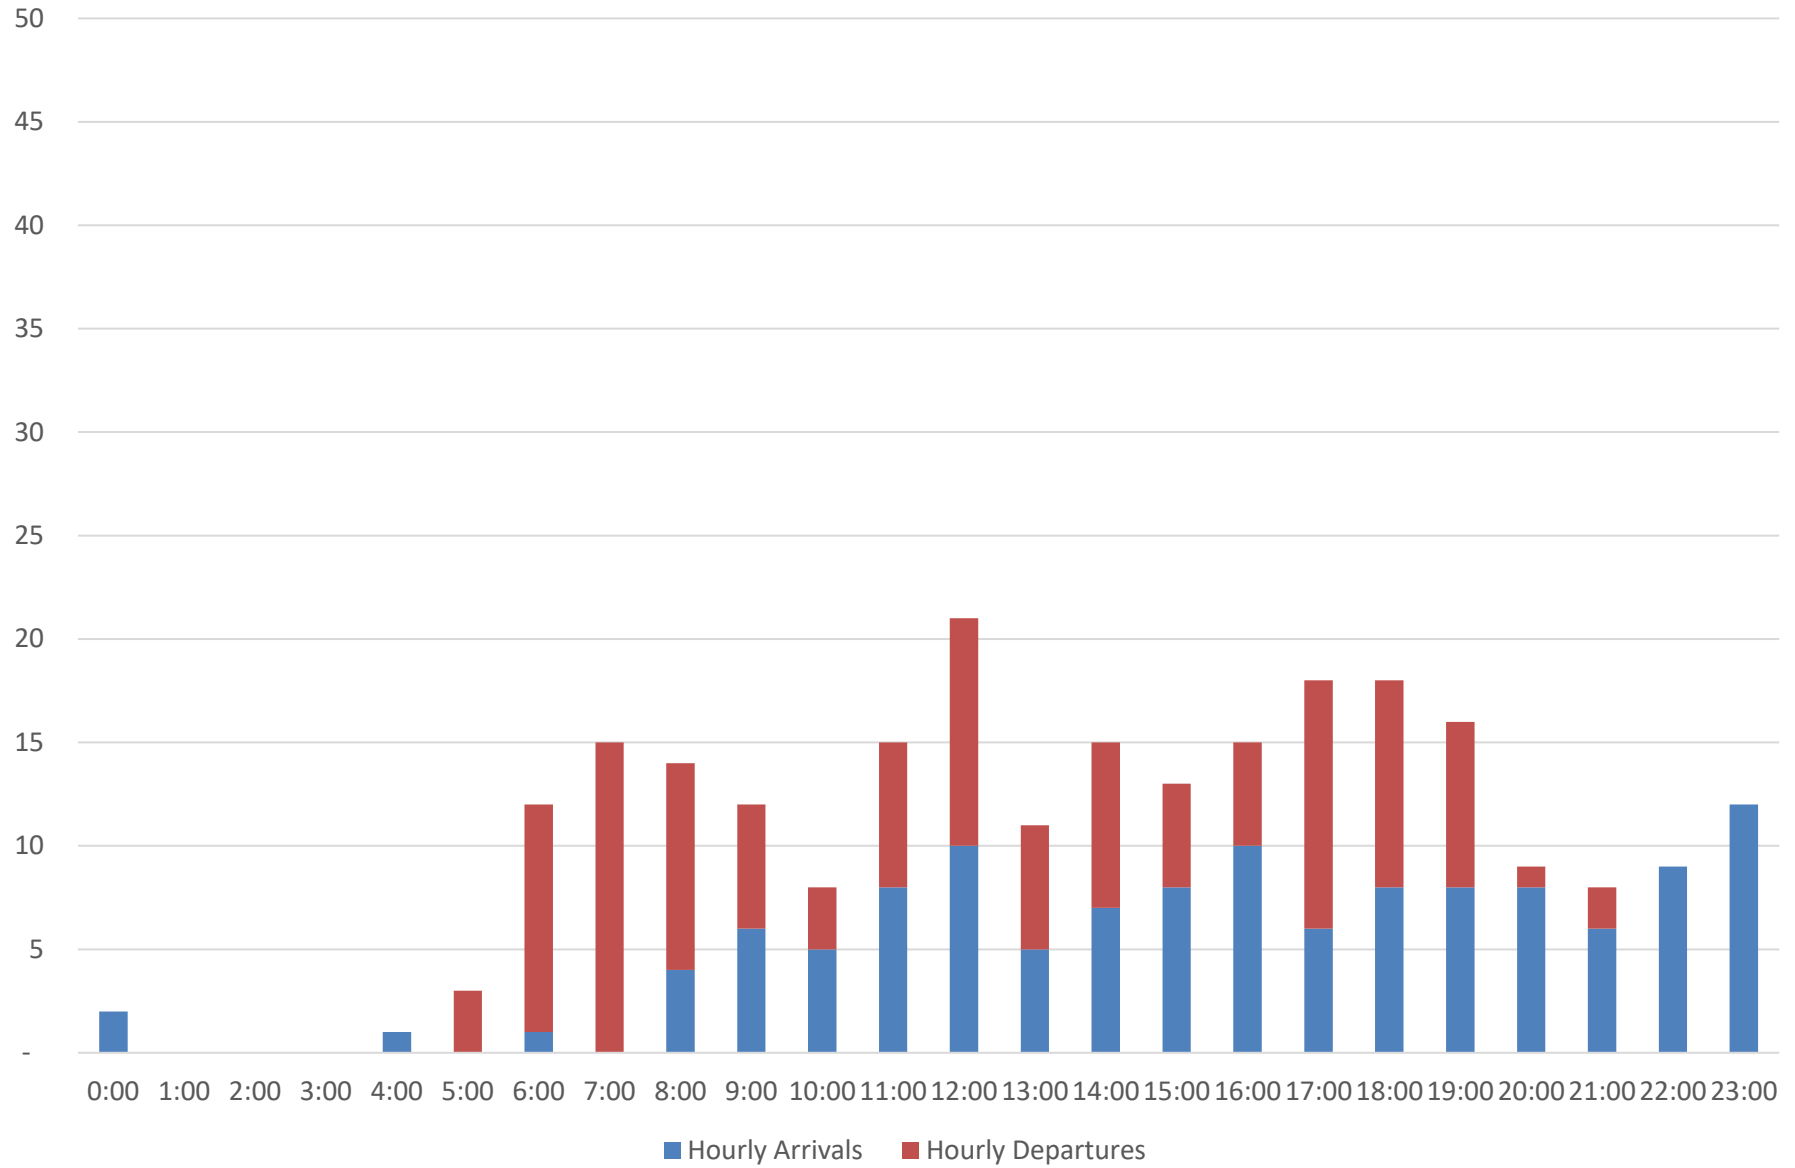

Arrivals By Day

	26-Feb	27-Feb	28-Feb	29-Feb	1-Mar	2-Mar	3-Mar	Weekly Total	%
AA	30	28	30	30	30	27	30	205	25%
AC	1	1	1	1	1	1	1	7	1%
AS	1	1	1	1	1	0	1	6	1%
BA	1	0	1	0	1	1	0	4	0%
DL	43	41	41	43	44	32	40	284	35%
F9	16	13	14	15	15	15	15	103	13%
G4	11	2	2	11	11	9	11	57	7%
MX	0	2	0	2	0	0	2	6	1%
SY	0	0	0	0	1	0	0	1	0%
UA	15	15	15	15	15	14	14	103	13%
VB	0	0	0	0	0	1	0	1	0%
WG	0	0	0	0	0	0	0	0	0%
WN	5	6	6	5	5	5	6	38	5%
Total	123	109	111	123	124	105	120	815	100%

CVG - February 26 - Scheduled Passenger and Cargo Service Hourly Arrivals and Departures

CVG - February 27 - Scheduled Passenger and Cargo Service Hourly Arrivals and Departures

CVG - February 28 - Scheduled Passenger and Cargo Service Hourly Arrivals and Departures

CVG - February 29 - Scheduled Passenger and Cargo Service Hourly Arrivals and Departures

CVG - March 1 - Scheduled Passenger and Cargo Service Hourly Arrivals and Departures

CVG - March 2 - Scheduled Passenger and Cargo Service Hourly Arrivals and Departures