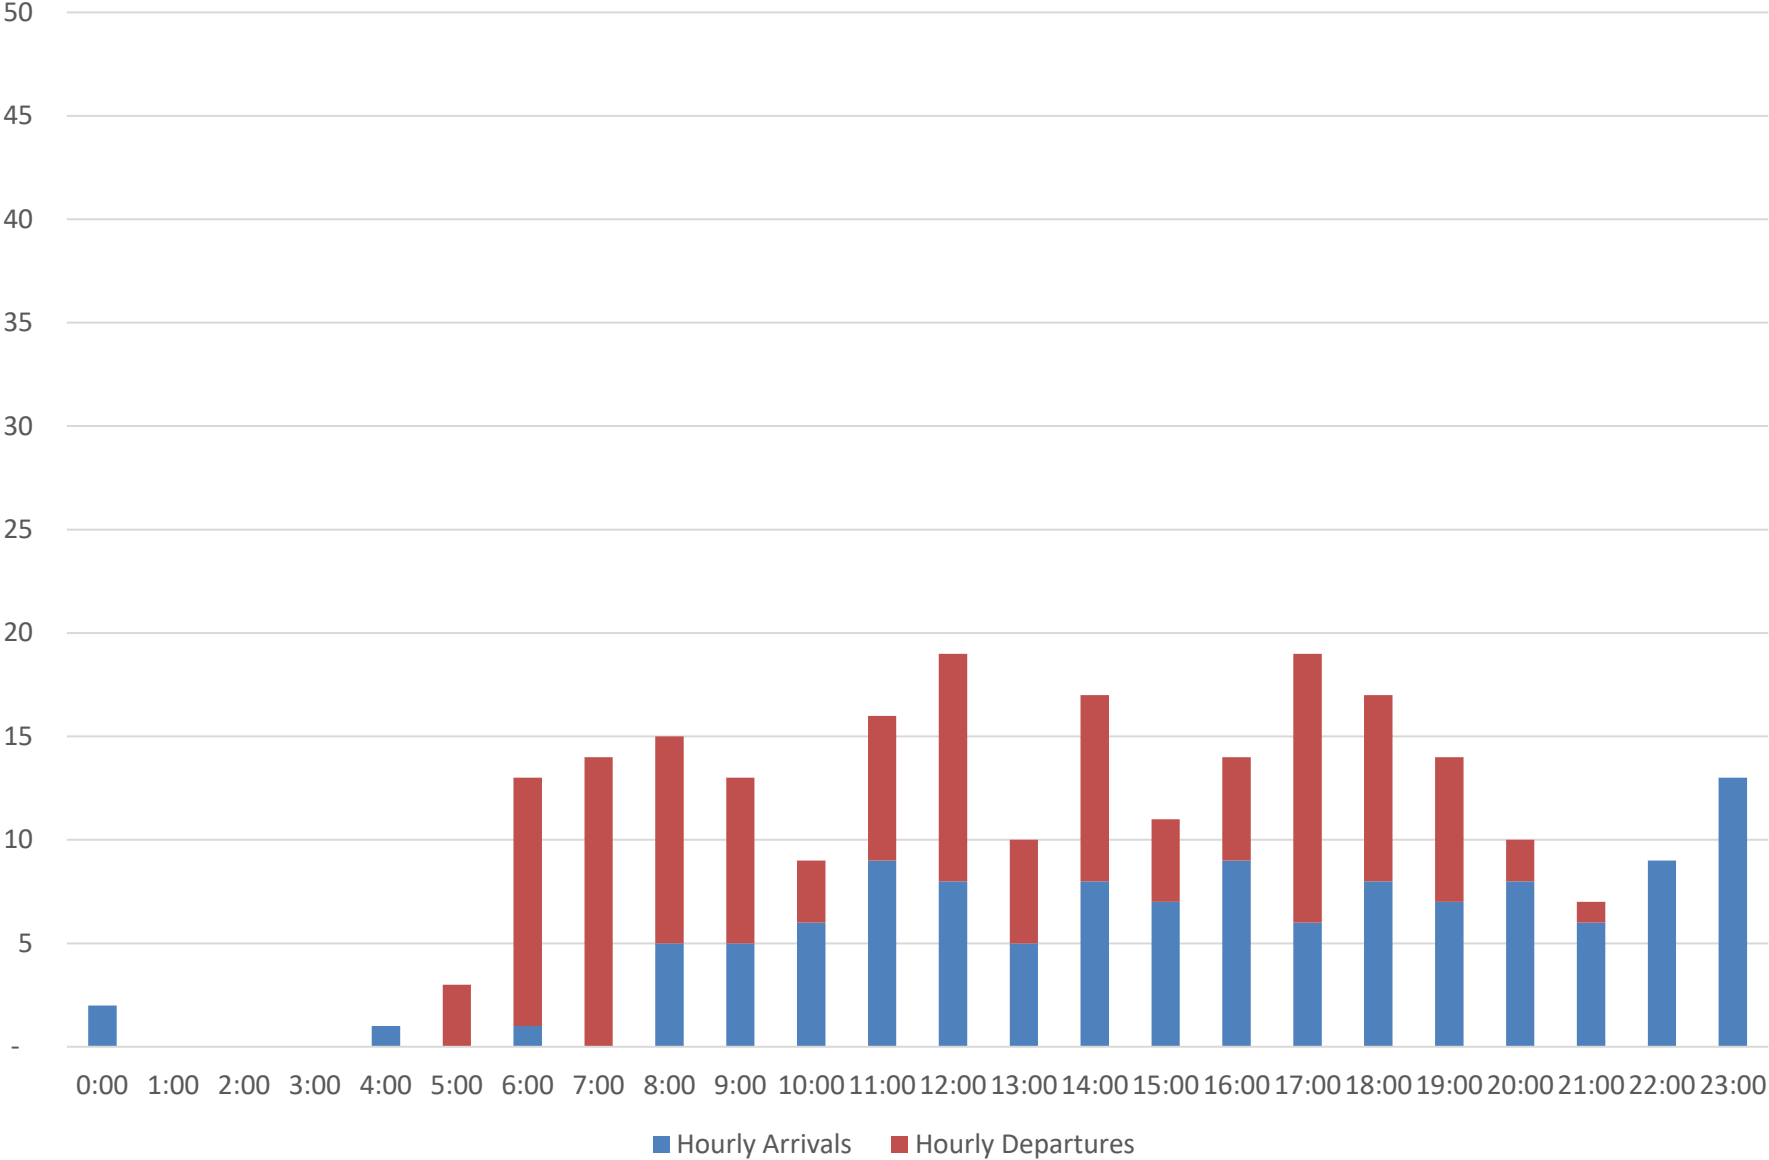

Earliest and Latest Scheduled Arrivals by Airline

DATE	All Arrivals		AA Arrivals		AC Arrivals		AS Arrivals		BA Arrivals		DL Arrivals		F9 Arrivals		G4 Arrivals		MX Arrivals		SY Arrivals		UA Arrivals		VB Arrivals		WG Arrivals		WN Arrivals	
	Earliest	Latest	Earliest	Latest	Earliest	Latest	Earliest	Latest	Earliest	Latest	Earliest	Latest	Earliest	Latest	Earliest	Latest	Earliest	Latest	Earliest	Latest	Earliest	Latest	Earliest	Latest	Earliest	Latest	Earliest	Latest
Monday, February 26, 2024	6	2358	6	2358	1549	1549	1735	1735	1945	1945	455	2349	44	2327	1205	2339	0	0	0	0	938	2320	0	0	0	0	1145	2250
Tuesday, February 27, 2024	25	2358	25	2358	1239	1239	1735	1735	0	0	455	2349	44	2327	1535	1703	848	2014	0	0	938	2320	0	0	0	0	1055	2205
Wednesday, February 28, 2024	6	2358	6	2358	1549	1549	1735	1735	1945	1945	627	2349	34	2327	1515	1937	0	0	0	0	938	2320	0	0	0	0	1055	2205
Thursday, February 29, 2024	6	2358	6	2358	1549	1549	1735	1735	0	0	455	2349	34	2340	1145	2307	848	2014	0	0	938	2320	0	0	0	0	1145	2250
Friday, March 1, 2024	6	2358	6	2358	1549	1549	1735	1735	1945	1945	455	2349	40	2327	1205	2339	0	0	945	945	938	2320	0	0	0	0	1145	2250
Saturday, March 2, 2024	6	2358	6	2358	1549	1549	0	0	1945	1945	456	2349	44	2356	936	2330	0	0	0	0	938	2340	1940	1940	0	0	1130	2130
Sunday, March 3, 2024	6	2358	6	2358	1549	1549	1735	1735	0	0	850	2349	43	2354	1145	2307	848	2014	0	0	938	2320	0	0	0	0	1230	2240

CVG - February 26 - Scheduled Passenger and Cargo Service Hourly Arrivals and Departures

CVG - February 27 - Scheduled Passenger and Cargo Service Hourly Arrivals and Departures

CVG - February 28 - Scheduled Passenger and Cargo Service Hourly Arrivals and Departures

CVG - February 29 - Scheduled Passenger and Cargo Service Hourly Arrivals and Departures

CVG - March 1 - Scheduled Passenger and Cargo Service Hourly Arrivals and Departures

CVG - March 2 - Scheduled Passenger and Cargo Service Hourly Arrivals and Departures