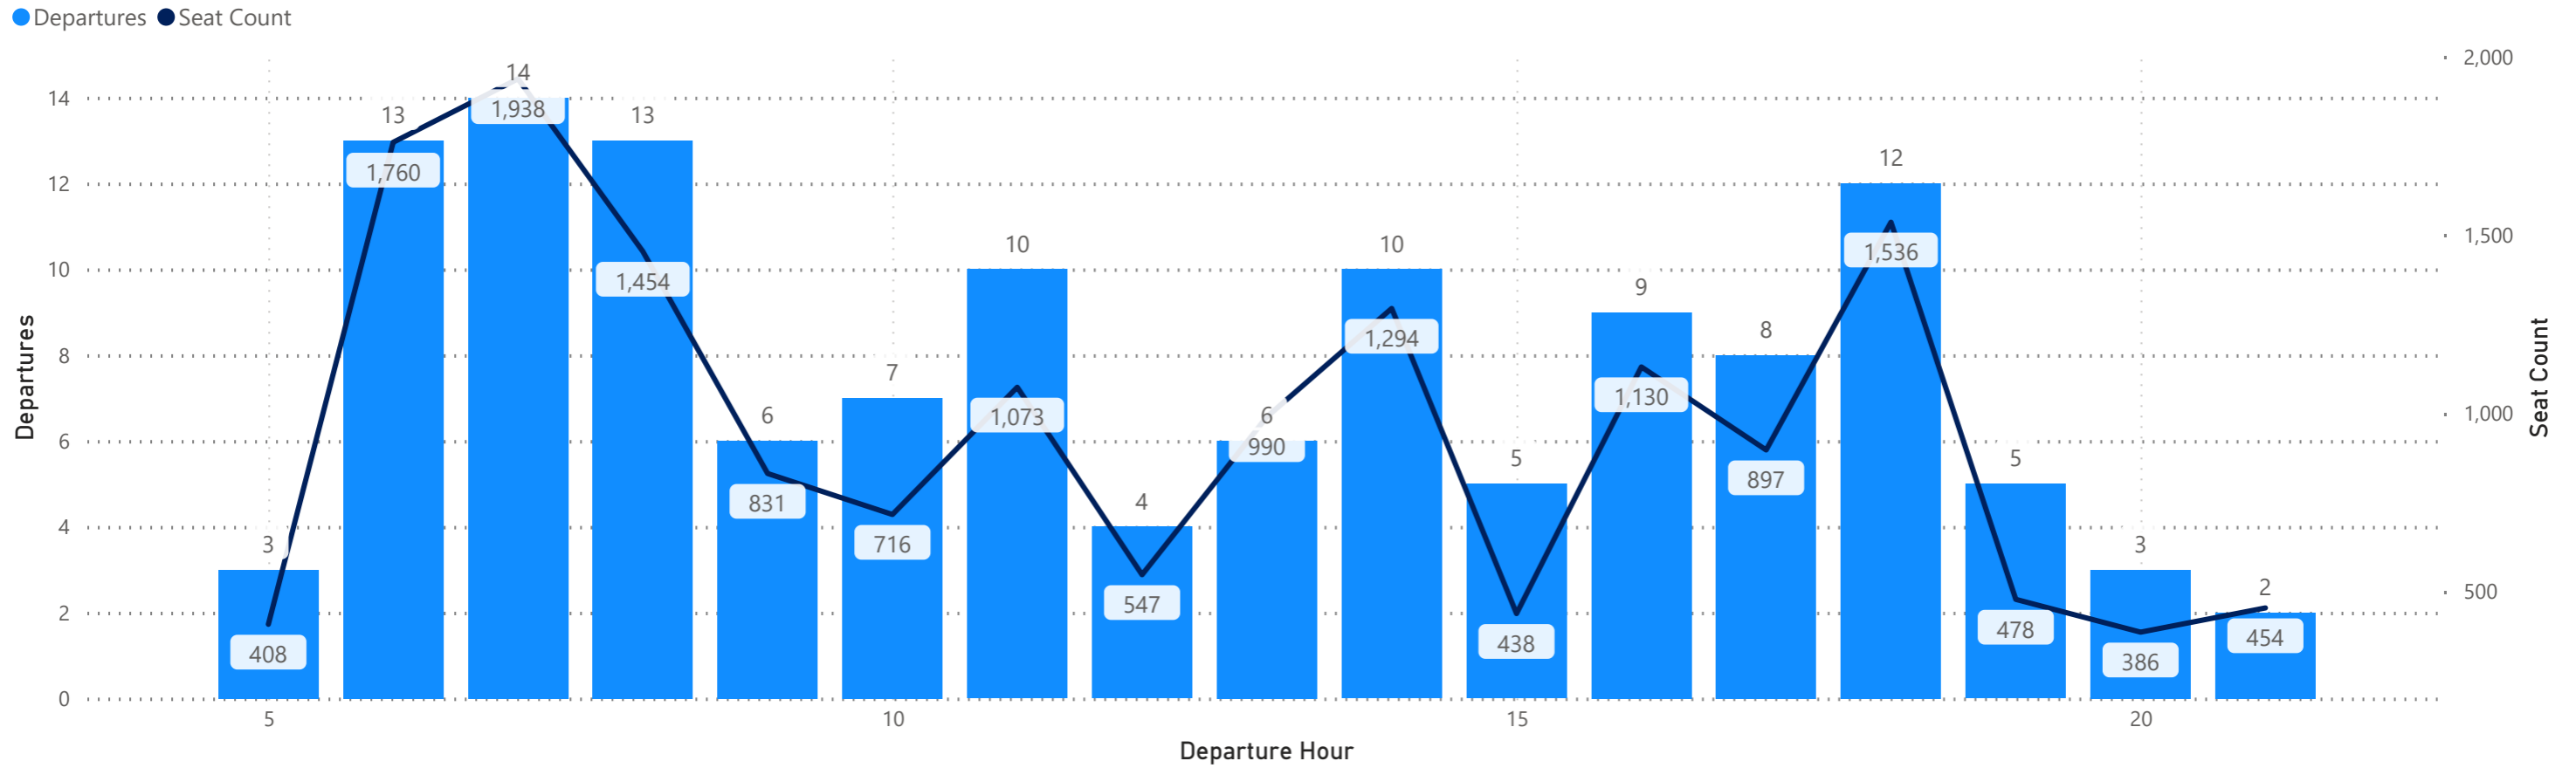

**Arrivals by Airline - Earliest and Latest**

Airline Code	AA		AC		AS		BA		DL		F9		G4		MX		SY		UA		VB		WN	
Travel Date	Earliest	Latest	Earliest	Latest	Earliest	Latest	Earliest	Latest	Earliest	Latest	Earliest	Latest	Earliest	Latest	Earliest	Latest	Earliest	Latest	Earliest	Latest	Earliest	Latest	Earliest	Latest
<b>Monday, May 20, 2024</b>	7:32	23:58	14:43	22:30	17:43	17:43	19:35	19:35	5:00	23:57	0:04	23:01	10:34	23:24					9:39	23:46			11:30	23:05
<b>Tuesday, May 21, 2024</b>	7:32	23:58	14:43	22:30	17:43	17:43			6:41	23:57	0:38	23:59	20:10	20:10	8:47	20:06			9:39	23:46			11:10	22:30
<b>Wednesday, May 22, 2024</b>	7:32	23:58	14:43	22:30	17:43	17:43	19:40	19:40	5:00	23:57	0:09	23:44	8:43	20:10					9:39	23:46			11:10	22:30
<b>Thursday, May 23, 2024</b>	1:26	23:58	14:43	22:30	17:43	17:43			5:00	23:57	0:04	23:11	8:43	23:09	8:47	20:06	11:31	11:31	9:35	23:57			11:30	23:05
<b>Friday, May 24, 2024</b>	7:32	23:58	14:43	22:30	17:43	17:43	19:45	19:45	5:00	23:57	0:09	23:04	11:53	23:44			10:01	11:11	9:35	23:57			11:30	23:05
<b>Saturday, May 25, 2024</b>	8:44	23:58	14:43	22:23	17:43	17:43	19:35	19:35	6:41	23:57	0:18	23:56	11:41	22:48					9:35	23:57	20:50	21:00	10:45	21:15
<b>Sunday, May 26, 2024</b>	8:44	23:58	14:43	22:23	17:43	17:43	19:40	19:40	6:41	23:57	0:23	23:59	8:43	23:09	8:47	20:06			9:35	23:57			11:05	21:05

### Hourly Departures

### Hourly Arrivals