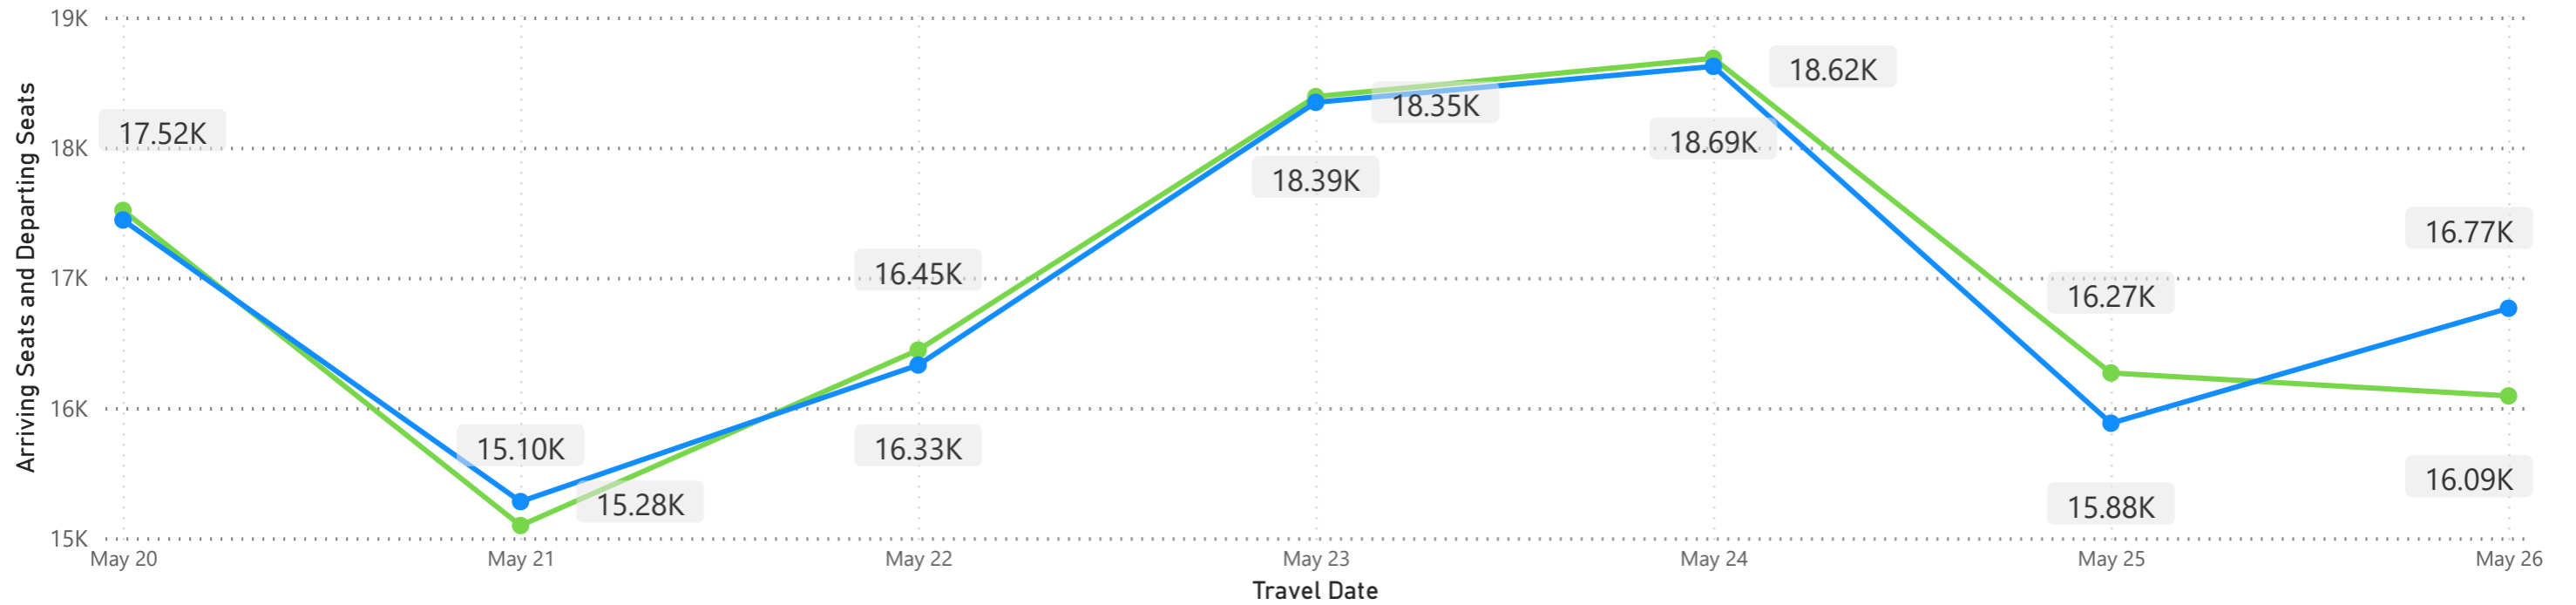

# CVG Flight Schedule Summary

## Daily Operations and Daily Scheduled Seats

● Arrivals ● Departures

## Daily Scheduled Seat Count

● Arriving Seats ● Departing Seats

**CVG Flight Schedule Summary**

**Daily Departures by Airline**

Airline Code	Monday, May 20, 2024	Tuesday, May 21, 2024	Wednesday, May 22, 2024	Thursday, May 23, 2024	Friday, May 24, 2024	Saturday, May 25, 2024	Sunday, May 26, 2024	Total
AA	36	36	37	37	36	31	33	<b>246</b>
AC	2	2	2	2	2	2	2	<b>14</b>
AS	1	1	1	1	1	1	1	<b>7</b>
BA	1		1		1	1	1	<b>5</b>
DL	47	47	45	48	48	34	34	<b>303</b>
F9	16	13	18	15	16	19	15	<b>112</b>
G4	12	1	4	13	17	10	13	<b>70</b>
MX		4		5			5	<b>14</b>
SY				1	1		1	<b>3</b>
UA	17	16	16	17	19	17	17	<b>119</b>
VB							2	<b>2</b>
WN	6	6	6	6	6	6	5	<b>41</b>
<b>Total</b>	<b>138</b>	<b>126</b>	<b>130</b>	<b>145</b>	<b>147</b>	<b>121</b>	<b>129</b>	<b>936</b>