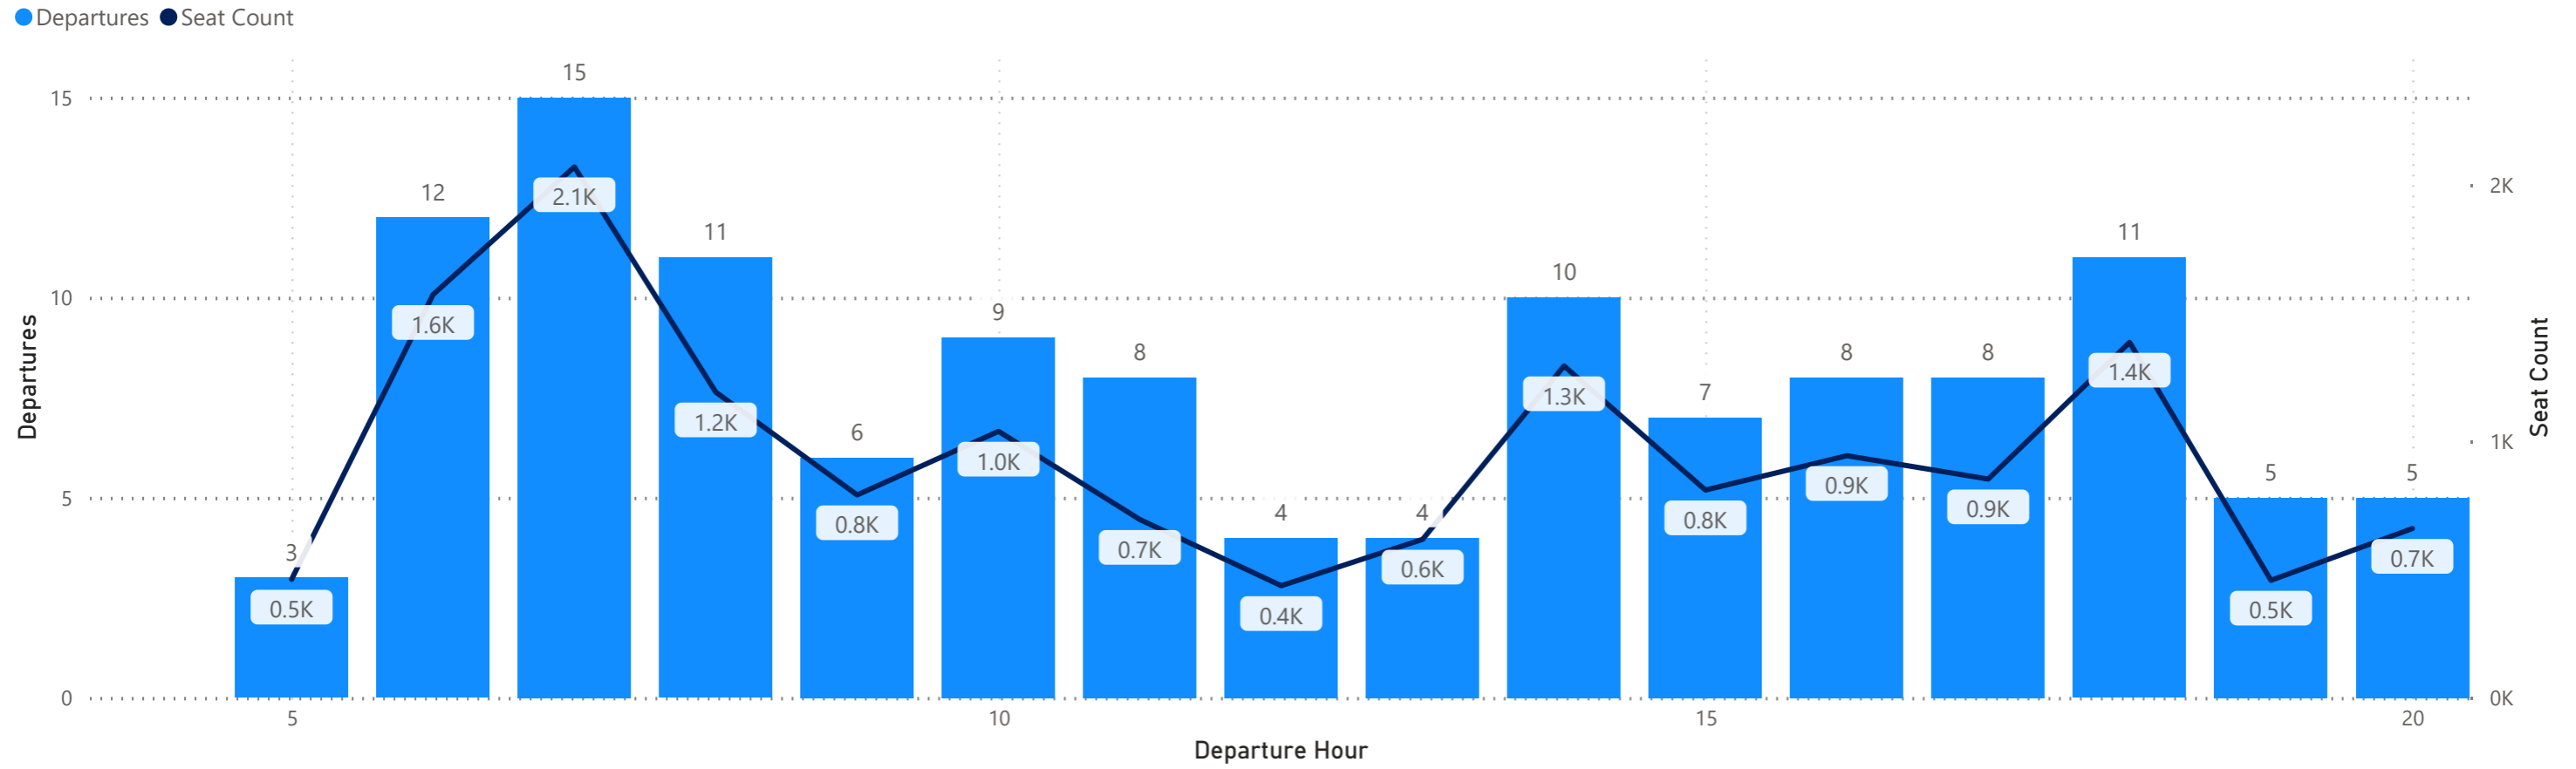

Hourly Departures