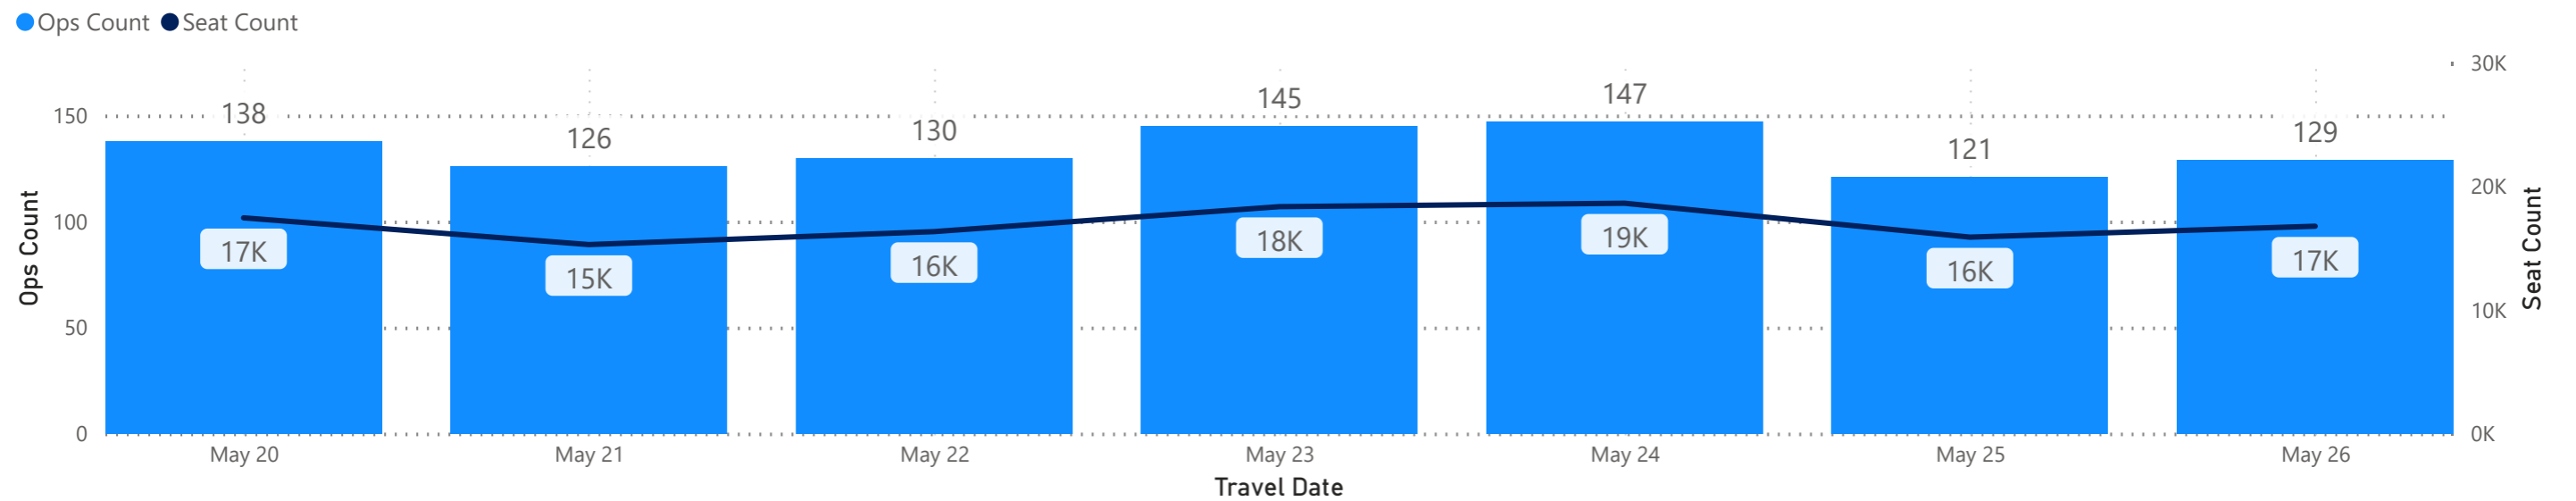

Scheduled Departures and Seats by Hour

Travel Date	Monday, May 20, 2024		Tuesday, May 21, 2024		Wednesday, May 22, 2024		Thursday, May 23, 2024		Friday, May 24, 2024		Saturday, May 25, 2024		Sunday, May 26, 2024	
Hour	Ops	Seats	Ops	Seats	Ops	Seats	Ops	Seats	Ops	Seats	Ops	Seats	Ops	Seats
0														
1														
2														
3														
4														
5	2	358	3	462	3	408	3	544	2	358	2	358	4	784
6	17	2,429	12	1,572	13	1,760	14	1,875	18	2,290	13	1,665	8	858
7	12	1,499	15	2,070	14	1,938	15	2,050	15	2,077	14	1,876	16	2,289
8	13	1,456	11	1,192	13	1,454	13	1,486	15	1,882	13	1,497	12	1,490
9	6	840	6	791	6	831	7	1,030	4	450	7	1,051	8	1,087
10	6	530	9	1,039	7	716	7	667	6	530	6	616	7	831
11	11	1,162	8	695	10	1,073	9	836	9	726	7	915	7	835
12	6	809	4	437	4	547	6	699	10	1,512	6	756	2	152
13	5	804	4	618	6	990	6	990	6	1,004	6	961	8	1,280
14	13	1,809	10	1,294	10	1,294	14	1,815	12	1,473	10	1,222	11	1,374
15	6	594	7	810	5	438	10	1,396	9	1,156	8	930	9	1,292
16	9	1,164	8	944	9	1,130	6	631	7	817	5	557	5	458
17	8	810	8	853	8	897	13	1,551	10	1,022	4	402	11	1,276
18	13	1,729	11	1,386	12	1,536	11	1,465	12	1,651	12	1,909	11	1,653
19	6	633	5	458	5	478	5	577	5	557	4	408	5	415
20	3	364	5	660	3	386	5	660	4	542	1	150	4	478
21	2	454			2	454	1	76	3	577	3	610	1	214
22														
23														
Total	138	17,444	126	15,281	130	16,330	145	18,348	147	18,624	121	15,883	129	16,766

Departures

Hour and Ops Count by Date