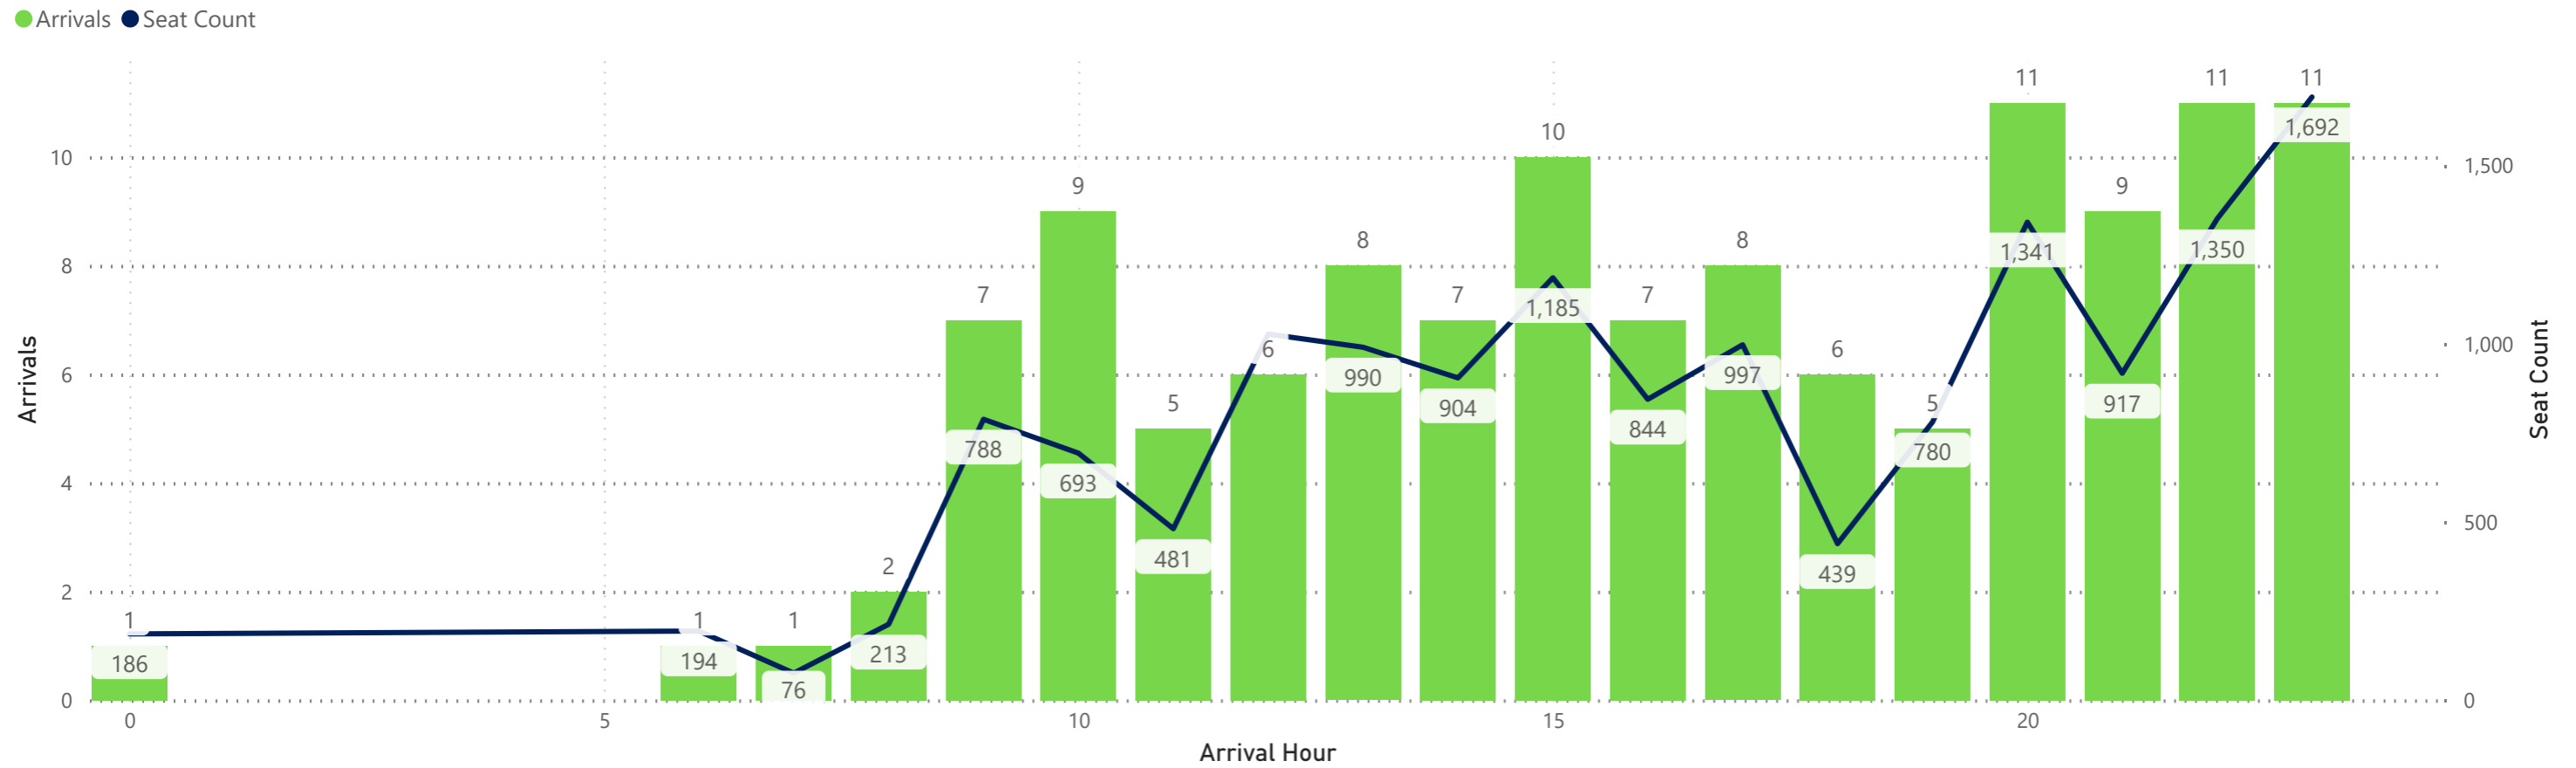

**Arrivals by Airline - Earliest and Latest**

Airline Code	AA		AC		AS		BA		DL		F9		G4		MX		SY		UA		VB		WN	
Travel Date	Earliest	Latest	Earliest	Latest	Earliest	Latest	Earliest	Latest	Earliest	Latest	Earliest	Latest	Earliest	Latest	Earliest	Latest	Earliest	Latest	Earliest	Latest	Earliest	Latest	Earliest	Latest
<b>Monday, May 20, 2024</b>	7:32	23:58	14:43	22:30	17:43	17:43	19:35	19:35	5:00	23:57	0:04	23:01	10:34	23:24					9:39	23:46			11:30	23:05
<b>Tuesday, May 21, 2024</b>	7:32	23:58	14:43	22:30	17:43	17:43			6:41	23:57	0:38	23:59	20:10	20:10	8:47	20:06			9:39	23:46			11:10	22:30
<b>Wednesday, May 22, 2024</b>	7:32	23:58	14:43	22:30	17:43	17:43	19:40	19:40	5:00	23:57	0:09	23:44	8:43	20:10					9:39	23:46			11:10	22:30
<b>Thursday, May 23, 2024</b>	1:26	23:58	14:43	22:30	17:43	17:43			5:00	23:57	0:04	23:11	8:43	23:09	8:47	20:06	11:31	11:31	9:35	23:57			11:30	23:05
<b>Friday, May 24, 2024</b>	7:32	23:58	14:43	22:30	17:43	17:43	19:45	19:45	5:00	23:57	0:09	23:04	11:53	23:44			10:01	11:11	9:35	23:57			11:30	23:05
<b>Saturday, May 25, 2024</b>	8:44	23:58	14:43	22:23	17:43	17:43	19:35	19:35	6:41	23:57	0:18	23:56	11:41	22:48					9:35	23:57	20:50	21:00	10:45	21:15
<b>Sunday, May 26, 2024</b>	8:44	23:58	14:43	22:23	17:43	17:43	19:40	19:40	6:41	23:57	0:23	23:59	8:43	23:09	8:47	20:06			9:35	23:57			11:05	21:05

Hourly Departures

Hourly Arrivals

### Hourly Departures

### Hourly Arrivals