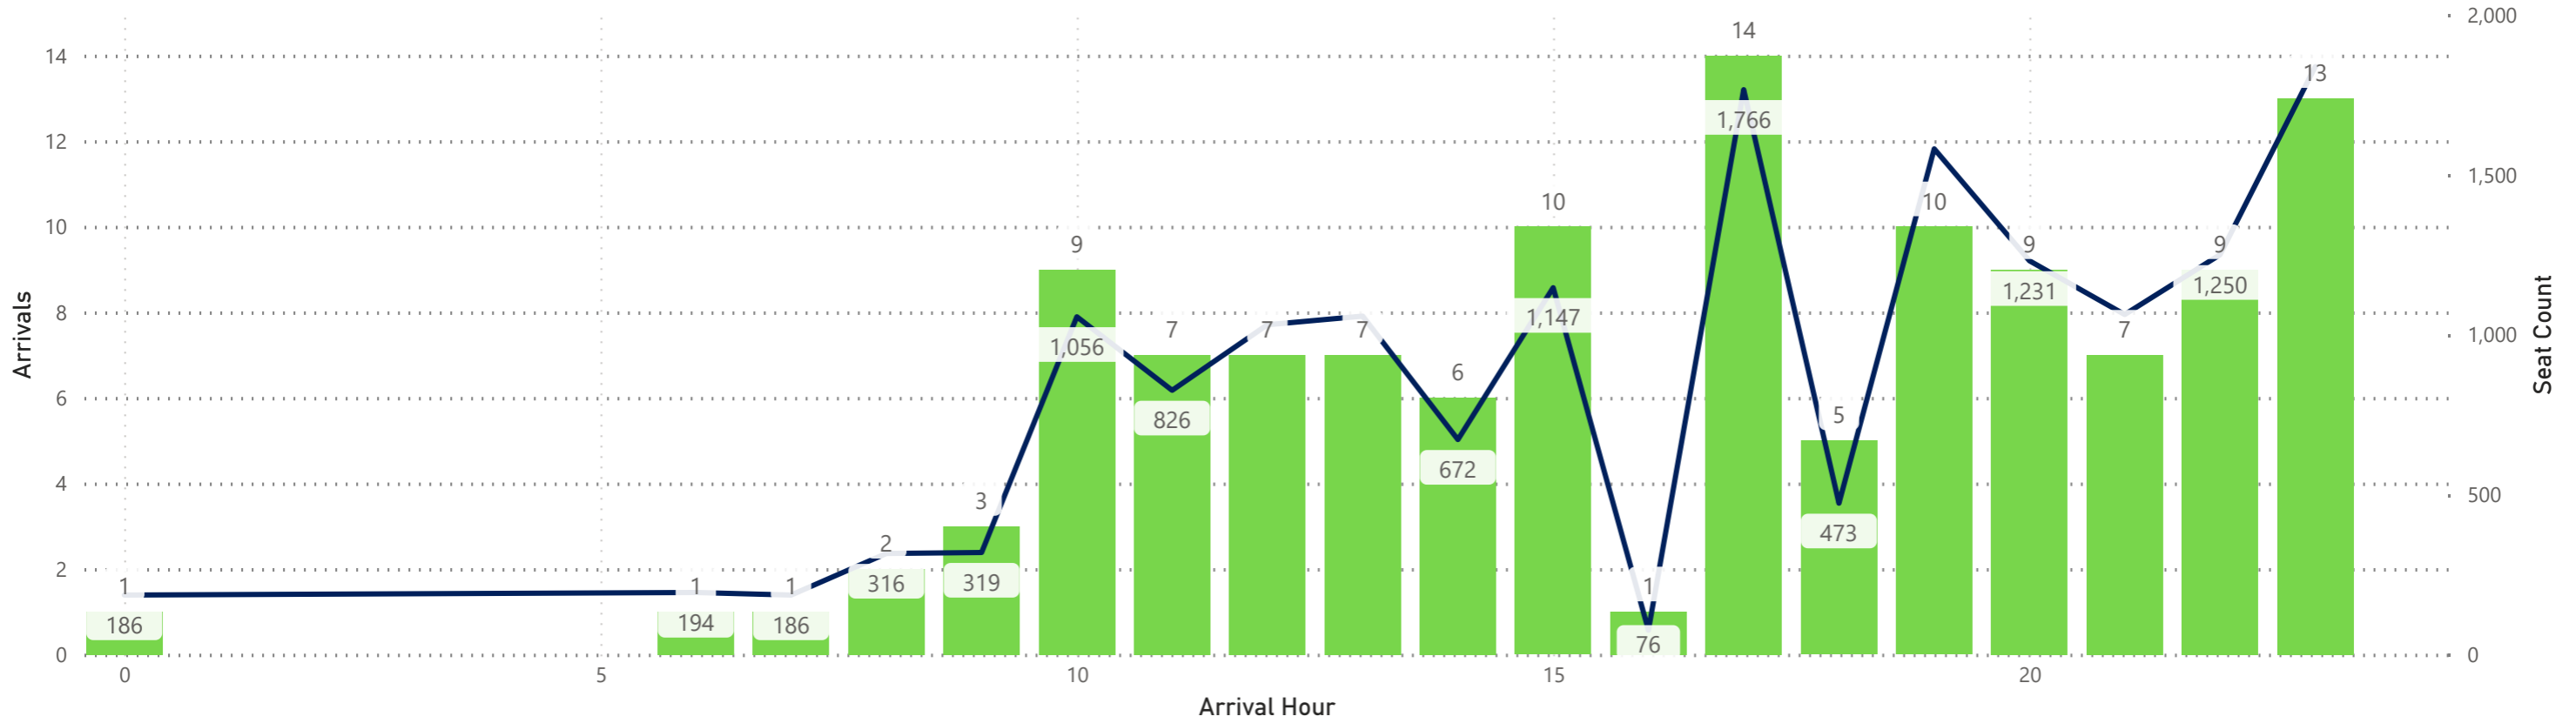

**Arrivals by Airline - Earliest and Latest**

Airline Code	AA		AC		AS		BA		DL		F9		G4		MX		SY		UA		VB		WN	
Travel Date	Earliest	Latest	Earliest	Latest	Earliest	Latest	Earliest	Latest	Earliest	Latest	Earliest	Latest	Earliest	Latest	Earliest	Latest	Earliest	Latest	Earliest	Latest	Earliest	Latest	Earliest	Latest
<b>Monday, May 20, 2024</b>	7:32	23:58	14:43	22:30	17:43	17:43	19:35	19:35	5:00	23:57	0:04	23:01	10:34	23:24					9:39	23:46			11:30	23:05
<b>Tuesday, May 21, 2024</b>	7:32	23:58	14:43	22:30	17:43	17:43			6:41	23:57	0:38	23:59	20:10	20:10	8:47	20:06			9:39	23:46			11:10	22:30
<b>Wednesday, May 22, 2024</b>	7:32	23:58	14:43	22:30	17:43	17:43	19:40	19:40	5:00	23:57	0:09	23:44	8:43	20:10					9:39	23:46			11:10	22:30
<b>Thursday, May 23, 2024</b>	1:26	23:58	14:43	22:30	17:43	17:43			5:00	23:57	0:04	23:11	8:43	23:09	8:47	20:06	11:31	11:31	9:35	23:57			11:30	23:05
<b>Friday, May 24, 2024</b>	7:32	23:58	14:43	22:30	17:43	17:43	19:45	19:45	5:00	23:57	0:09	23:04	11:53	23:44			10:01	11:11	9:35	23:57			11:30	23:05
<b>Saturday, May 25, 2024</b>	8:44	23:58	14:43	22:23	17:43	17:43	19:35	19:35	6:41	23:57	0:18	23:56	11:41	22:48					9:35	23:57	20:50	21:00	10:45	21:15
<b>Sunday, May 26, 2024</b>	8:44	23:58	14:43	22:23	17:43	17:43	19:40	19:40	6:41	23:57	0:23	23:59	8:43	23:09	8:47	20:06			9:35	23:57			11:05	21:05

### Hourly Departures

### Hourly Arrivals

Hourly Departures

● Departures ● Seat Count

Hourly Arrivals

● Arrivals ● Seat Count

Hourly Departures

Departures Seat Count

Hourly Arrivals

Arrivals Seat Cont

Hourly Departures

Departures Seat Count

Hourly Arrivals

Arrivals Seat Count

Hourly Departures

Hourly Arrivals