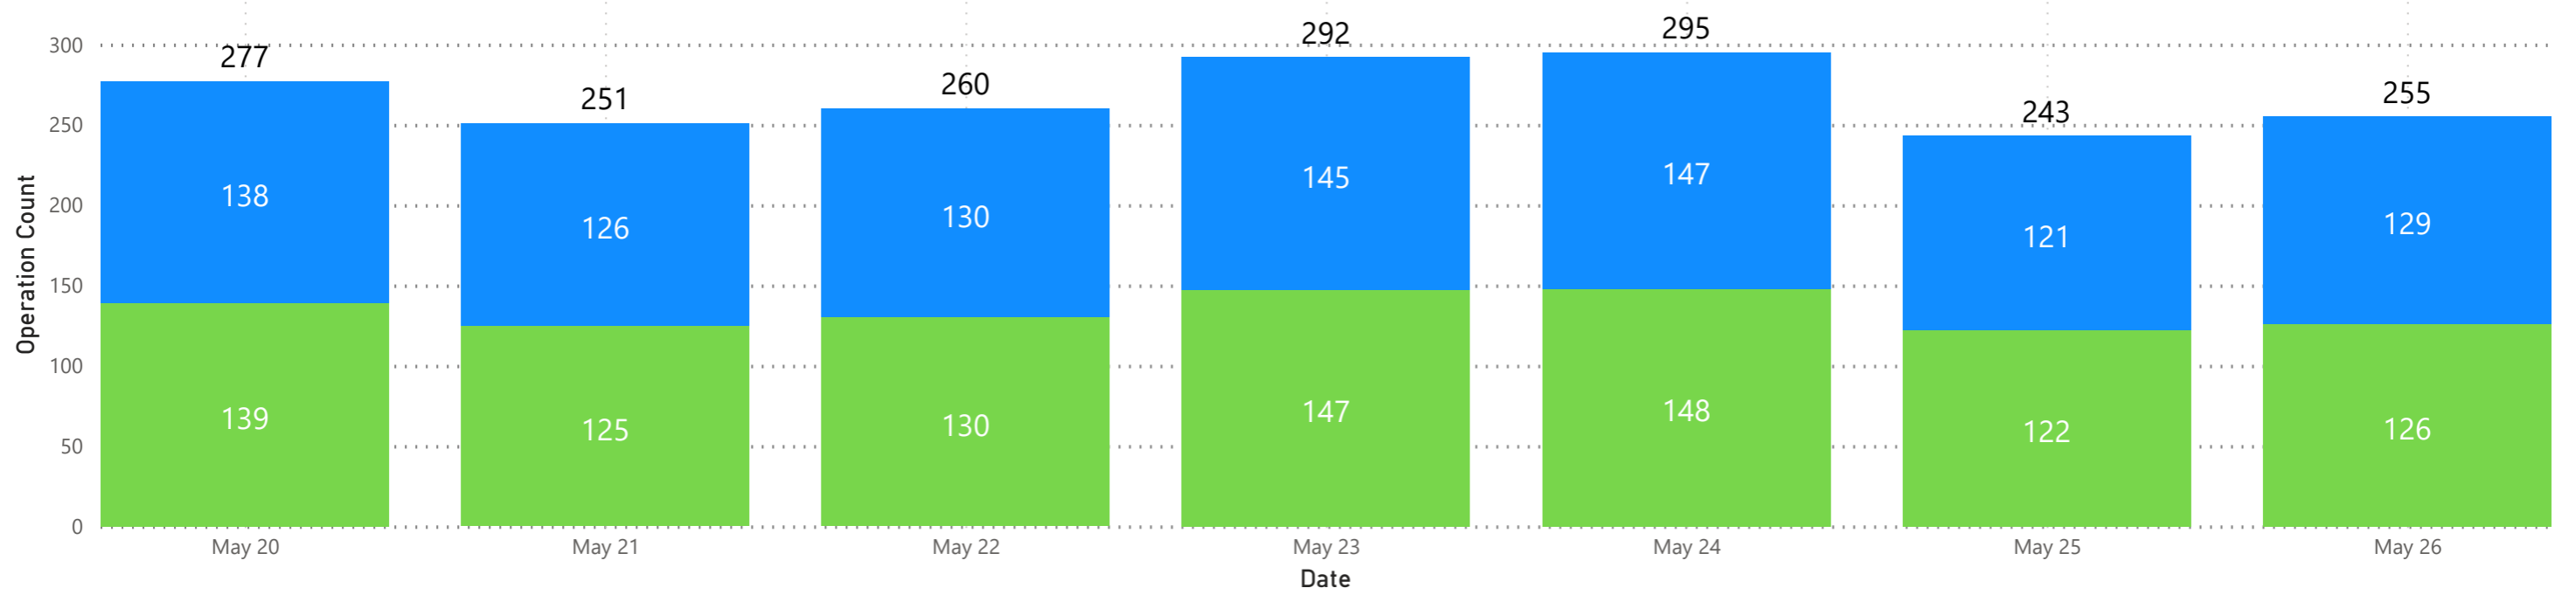

CVG Flight Schedule Summary

Daily Operations and Daily Scheduled Seats

● Arrivals ● Departures