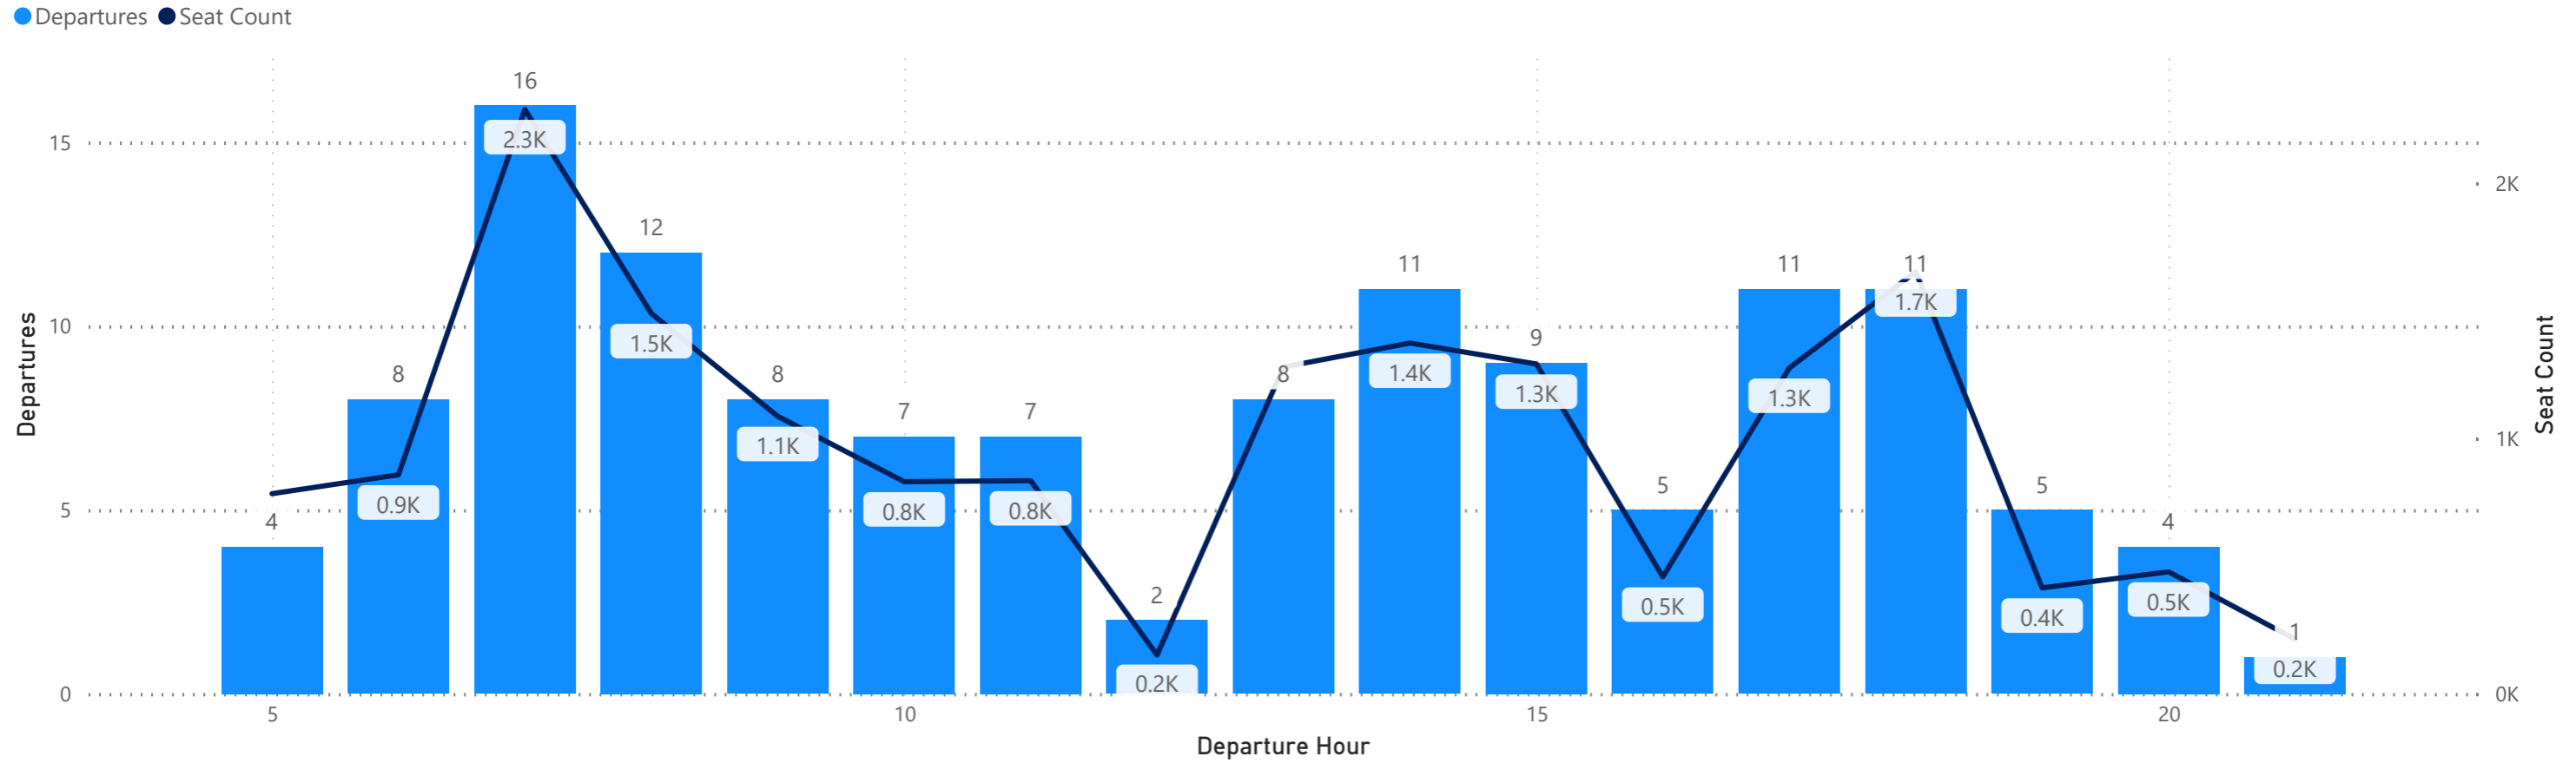

**Arrivals by Airline - Earliest and Latest**

Airline Code	AA		AC		AS		BA		DL		F9		G4		MX		SY		UA		VB		WN	
Travel Date	Earliest	Latest	Earliest	Latest	Earliest	Latest	Earliest	Latest	Earliest	Latest	Earliest	Latest	Earliest	Latest	Earliest	Latest	Earliest	Latest	Earliest	Latest	Earliest	Latest	Earliest	Latest
<b>Monday, May 20, 2024</b>	7:32	23:58	14:43	22:30	17:43	17:43	19:35	19:35	5:00	23:57	0:04	23:01	10:34	23:24					9:39	23:46			11:30	23:05
<b>Tuesday, May 21, 2024</b>	7:32	23:58	14:43	22:30	17:43	17:43			6:41	23:57	0:38	23:59	20:10	20:10	8:47	20:06			9:39	23:46			11:10	22:30
<b>Wednesday, May 22, 2024</b>	7:32	23:58	14:43	22:30	17:43	17:43	19:40	19:40	5:00	23:57	0:09	23:44	8:43	20:10					9:39	23:46			11:10	22:30
<b>Thursday, May 23, 2024</b>	1:26	23:58	14:43	22:30	17:43	17:43			5:00	23:57	0:04	23:11	8:43	23:09	8:47	20:06	11:31	11:31	9:35	23:57			11:30	23:05
<b>Friday, May 24, 2024</b>	7:32	23:58	14:43	22:30	17:43	17:43	19:45	19:45	5:00	23:57	0:09	23:04	11:53	23:44			10:01	11:11	9:35	23:57			11:30	23:05
<b>Saturday, May 25, 2024</b>	8:44	23:58	14:43	22:23	17:43	17:43	19:35	19:35	6:41	23:57	0:18	23:56	11:41	22:48					9:35	23:57	20:50	21:00	10:45	21:15
<b>Sunday, May 26, 2024</b>	8:44	23:58	14:43	22:23	17:43	17:43	19:40	19:40	6:41	23:57	0:23	23:59	8:43	23:09	8:47	20:06			9:35	23:57			11:05	21:05

### Hourly Departures

### Hourly Arrivals

Hourly Departures

● Departures ● Seat Count

Hourly Arrivals

● Arrivals ● Seat Count

Hourly Departures

Departures Seat Count

Hourly Arrivals

Arrivals Seat Cont

Hourly Departures

Departures Seat Count

Hourly Arrivals

Arrivals Seat Count

Hourly Departures

Hourly Arrivals