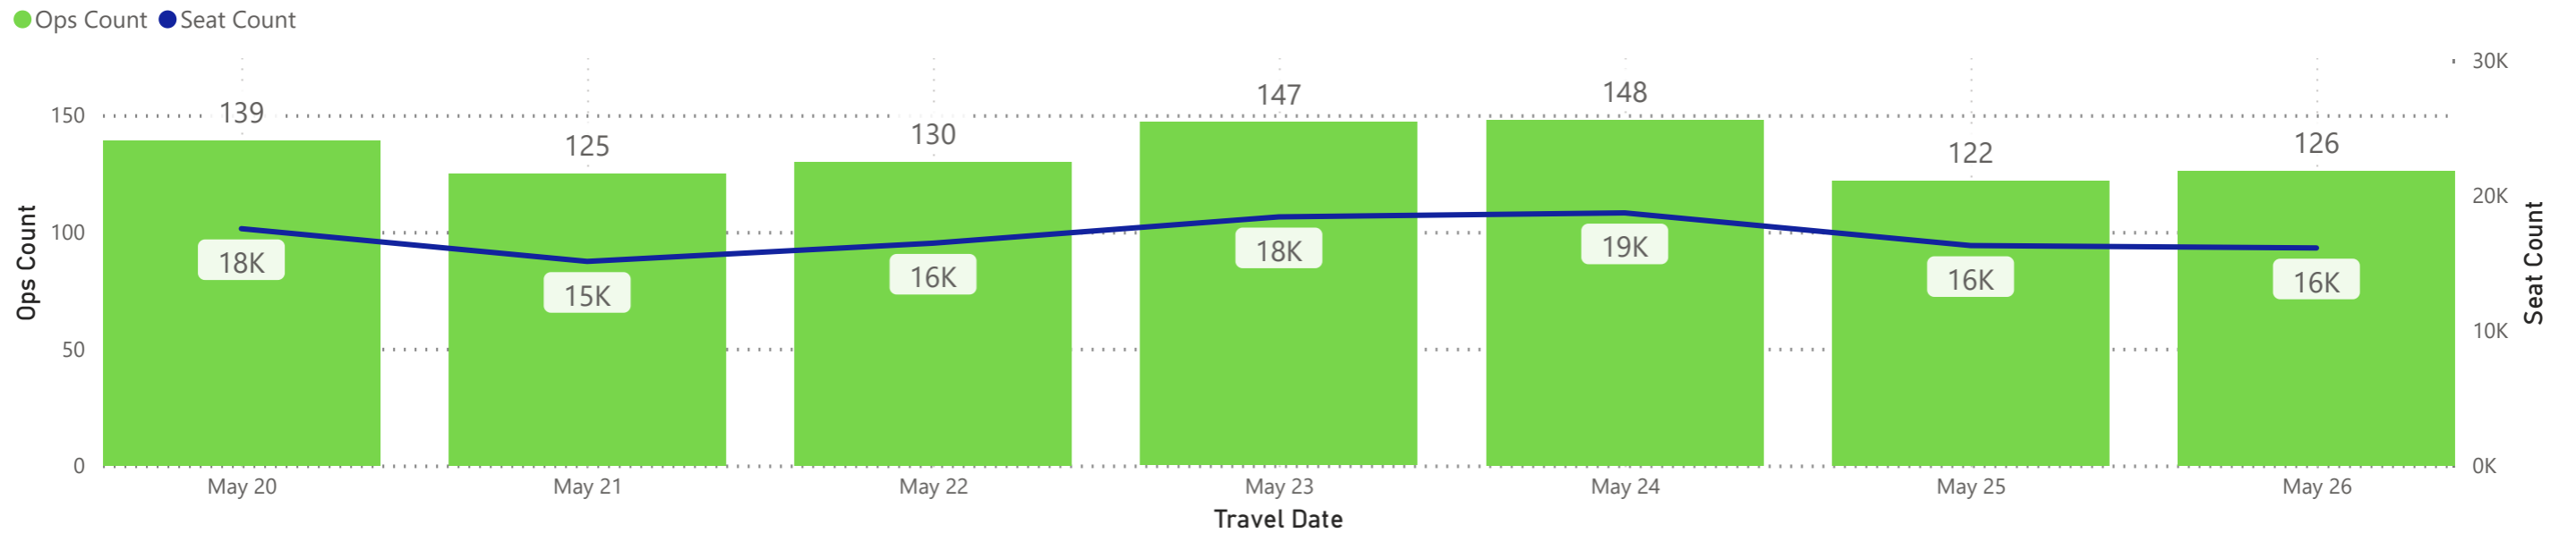

#### Departures

Hour and Ops Count by Date

CVG Flight Schedule Summary

Scheduled Arrivals and Seats by Hour

Travel Date	Monday, May 20, 2024		Tuesday, May 21, 2024		Wednesday, May 22, 2024		Thursday, May 23, 2024		Friday, May 24, 2024		Saturday, May 25, 2024		Sunday, May 26, 2024	
Hour	Ops	Seats	Ops	Seats	Ops	Seats	Ops	Seats	Ops	Seats	Ops	Seats	Ops	Seats
0	3	558	1	186	2	372	3	612	3	558	1	186	1	186
1					1	186	1	76						
2														
3														
4														
5	1	191			1	191	1	191	1	191				
6	1	194	1	194	1	194	1	194	1	194	1	194	1	194
7	1	76	1	76	1	76	1	76	1	76	1	186		
8	1	76	2	213	3	439	3	390	1	76	2	316	3	390
9	5	465	7	788	5	465	6	602	5	465	3	319	4	456
10	12	1,227	9	693	10	995	10	901	10	901	9	1,056	6	612
11	8	1,071	5	481	6	667	7	775	12	1,664	7	826	4	371
12	6	1,038	6	1,027	8	1,345	7	1,224	8	1,424	7	1,031	7	1,138
13	9	1,133	8	990	8	1,044	9	1,113	8	927	7	1,058	8	1,160
14	7	874	7	904	5	532	11	1,552	9	1,156	6	672	9	1,130
15	11	1,266	10	1,185	10	1,089	10	1,071	11	1,257	10	1,147	7	772
16	6	658	7	844	7	928	10	1,323	7	794	1	76	10	1,254
17	12	1,698	8	997	10	1,409	10	1,342	10	1,322	14	1,766	11	1,485
18	7	614	6	439	7	625	5	468	7	810	5	473	4	371
19	9	1,409	5	780	8	1,245	9	1,203	9	1,231	10	1,581	10	1,404
20	7	816	11	1,341	6	766	10	1,276	9	1,145	9	1,231	9	1,062
21	9	881	9	917	9	917	8	731	10	1,127	7	1,063	9	891
22	12	1,469	11	1,350	12	1,402	11	1,280	12	1,452	9	1,250	11	1,486
23	12	1,804	11	1,692	10	1,558	14	1,992	14	1,916	13	1,838	12	1,731
<b>Total</b>	<b>139</b>	<b>17,518</b>	<b>125</b>	<b>15,097</b>	<b>130</b>	<b>16,445</b>	<b>147</b>	<b>18,392</b>	<b>148</b>	<b>18,686</b>	<b>122</b>	<b>16,269</b>	<b>126</b>	<b>16,093</b>

Arrivals  
Hour and Ops Count by Date