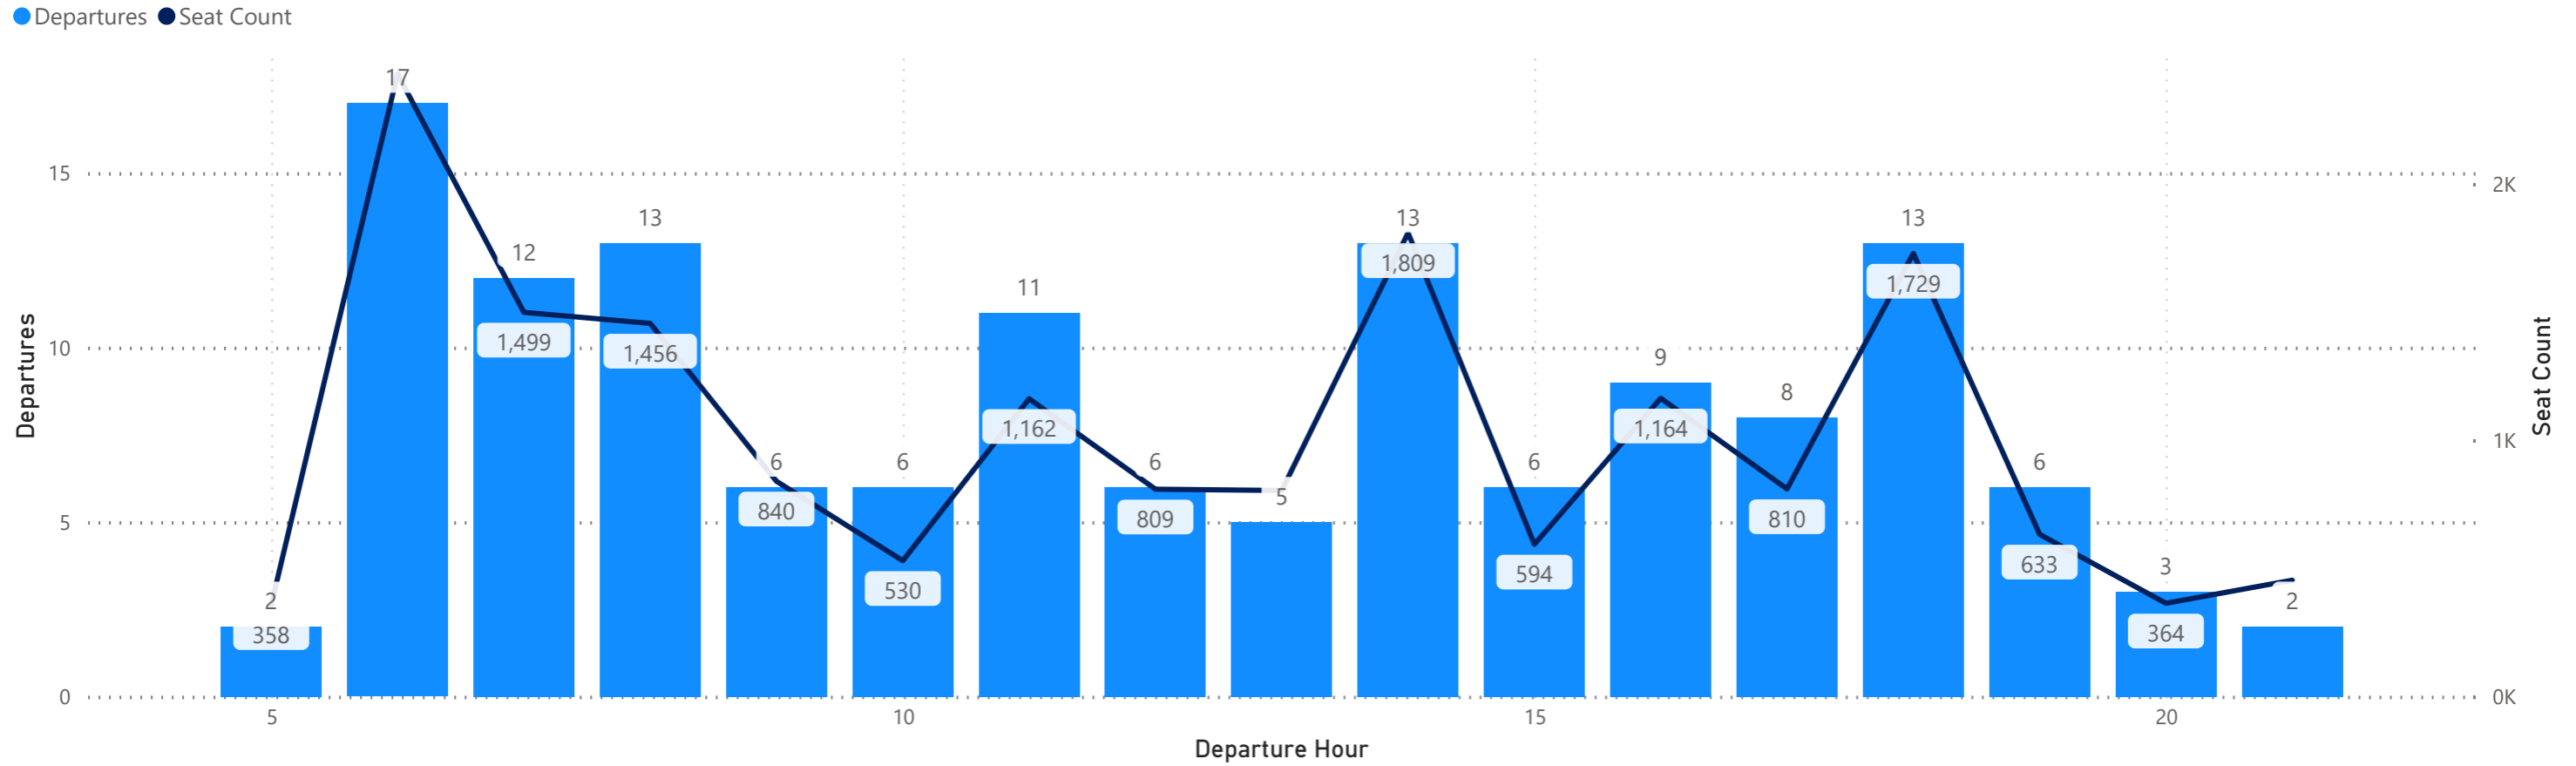

Hourly Departures