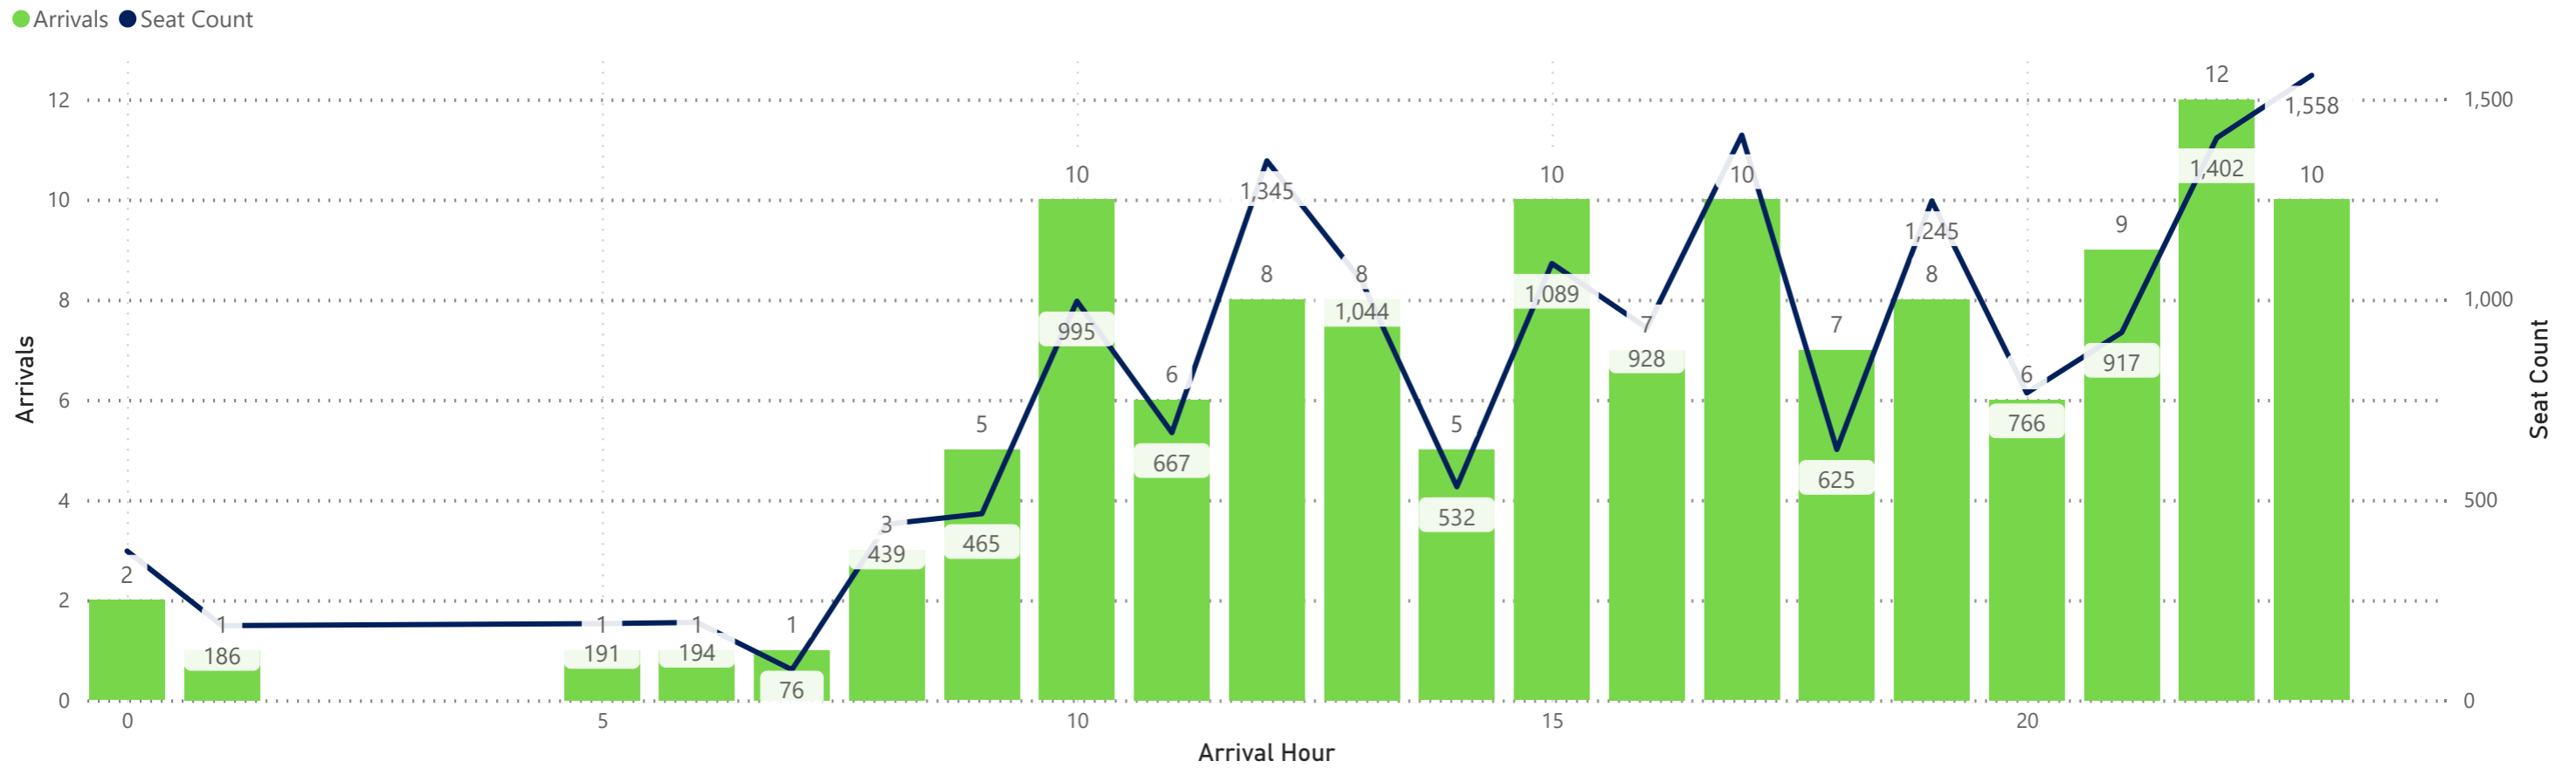

Hourly Arrivals