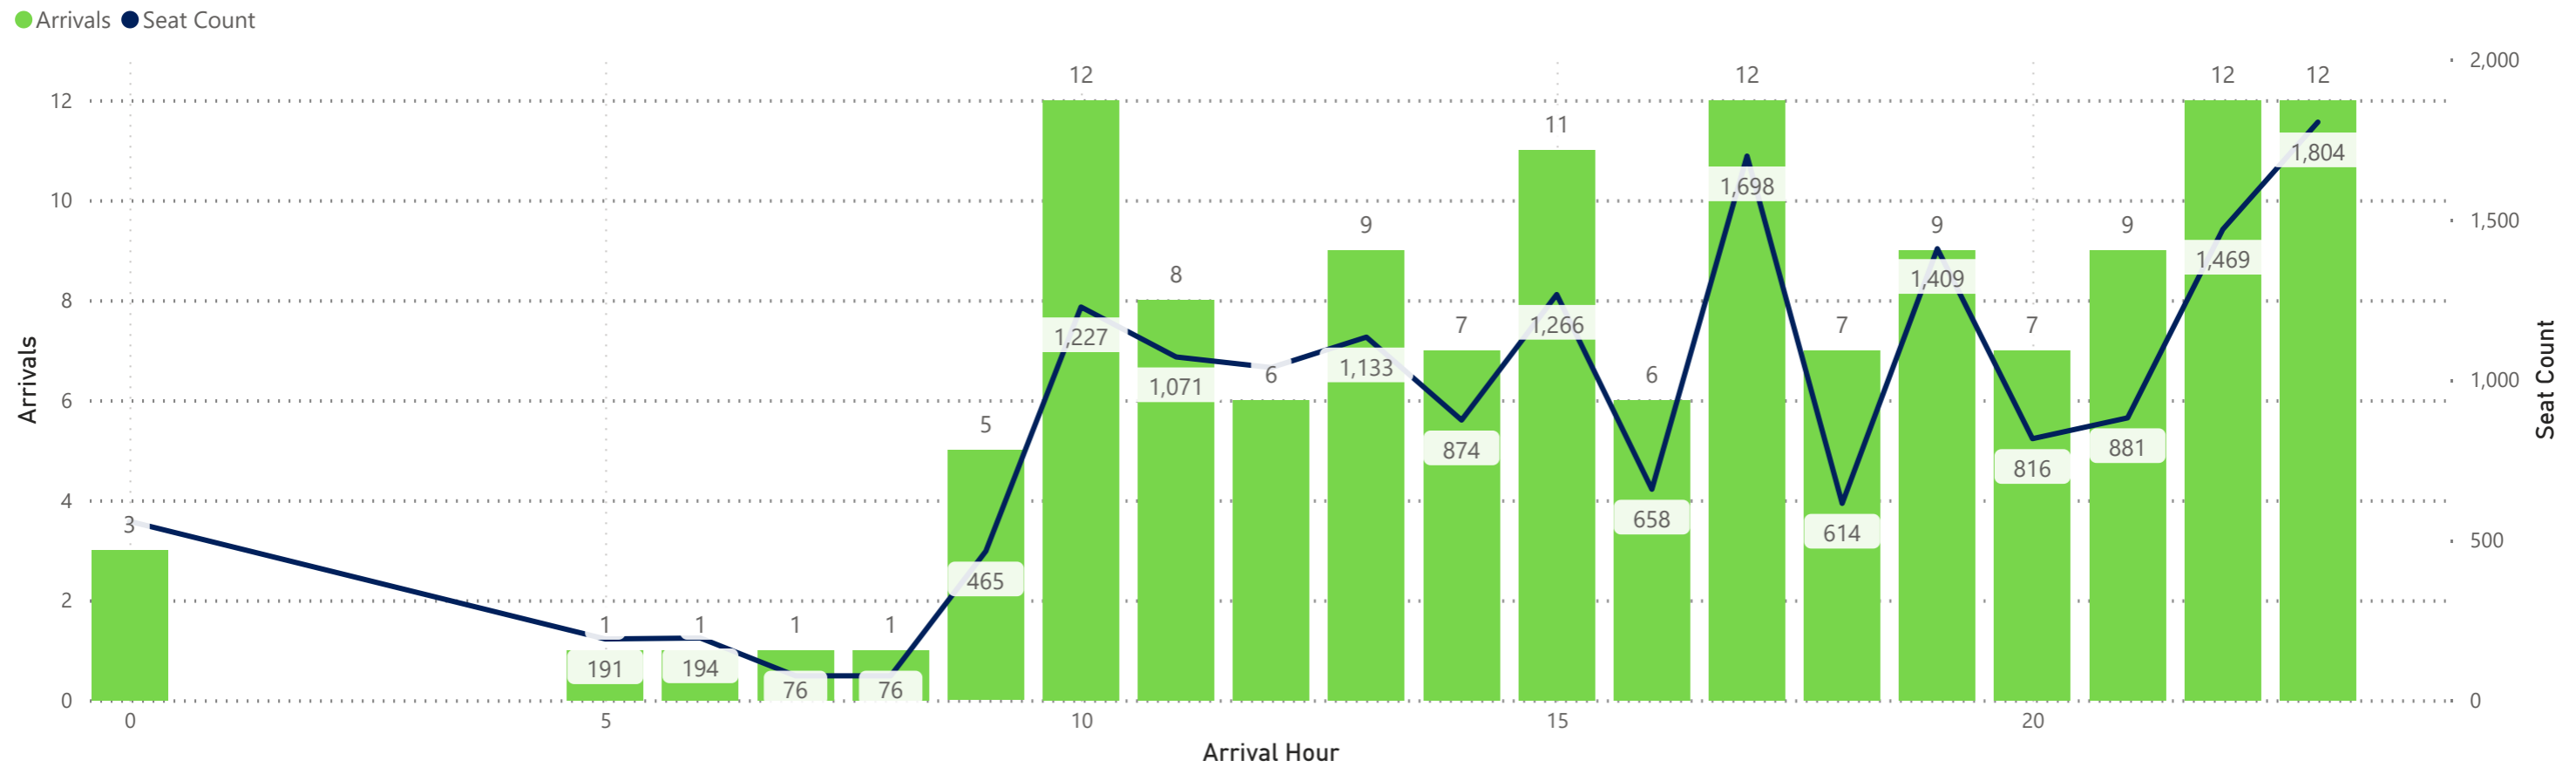

Hourly Arrivals