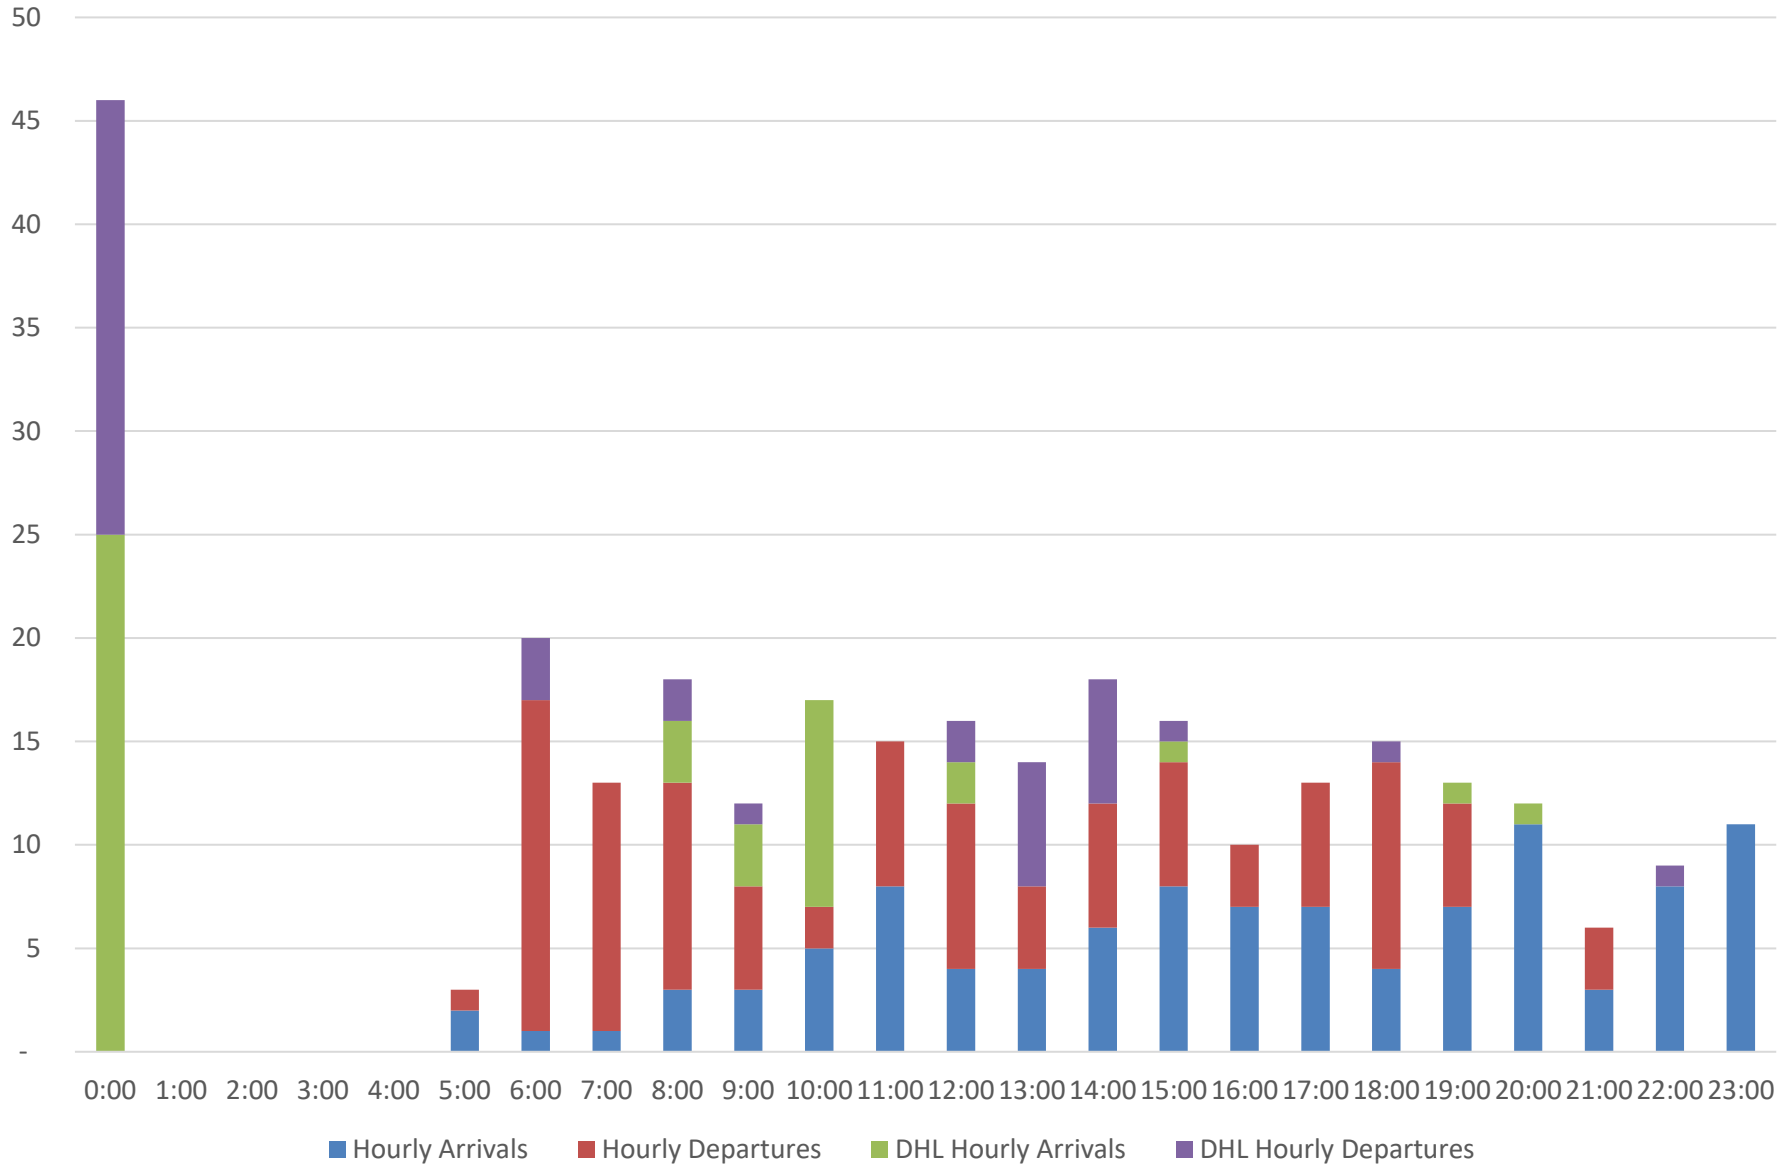

### CVG - June 22 - Scheduled Passenger and Cargo Service Hourly Arrivals and Departures

### CVG - June 23 - Scheduled Passenger and Cargo Service Hourly Arrivals and Departures

### CVG - June 24 - Scheduled Passenger and Cargo Service Hourly Arrivals and Departures

### CVG - June 25 - Scheduled Passenger and Cargo Service Hourly Arrivals and Departures