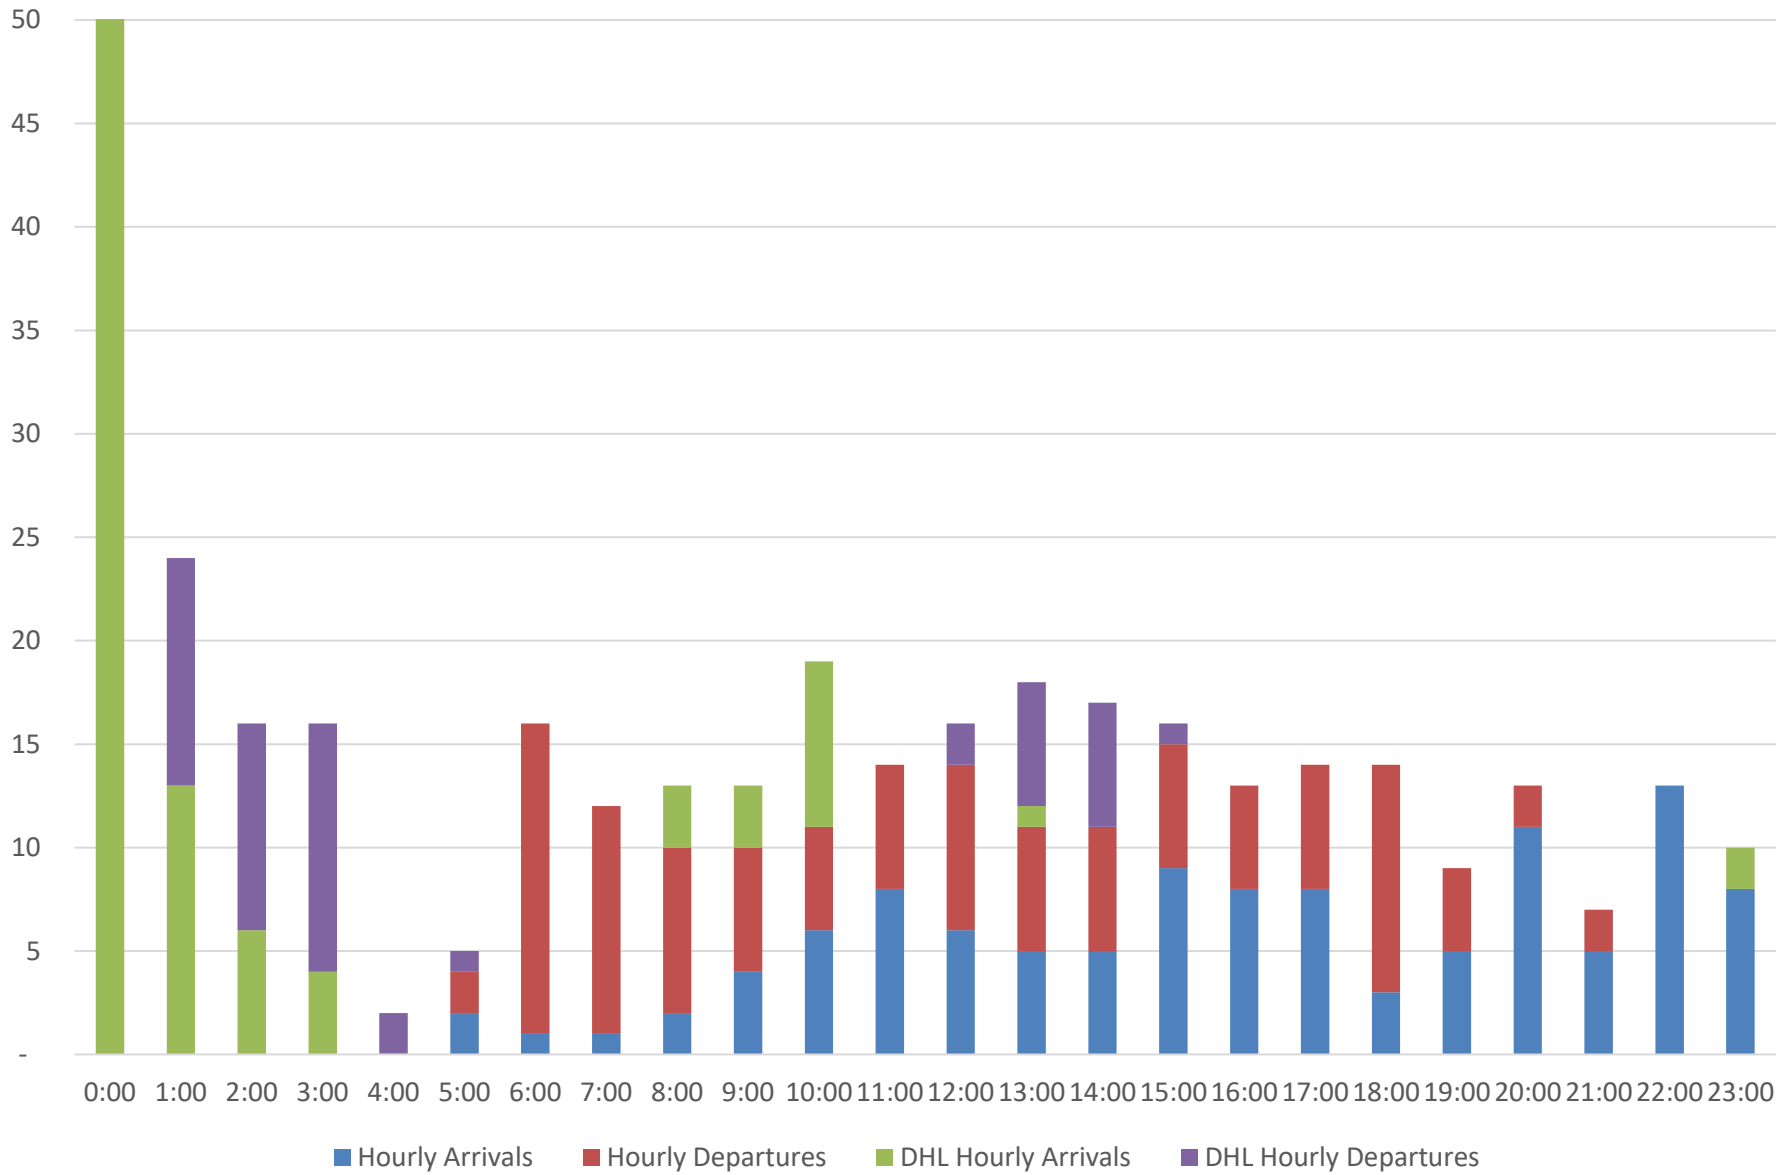

CVG - June 22 - Scheduled Passenger and Cargo Service Hourly Arrivals and Departures