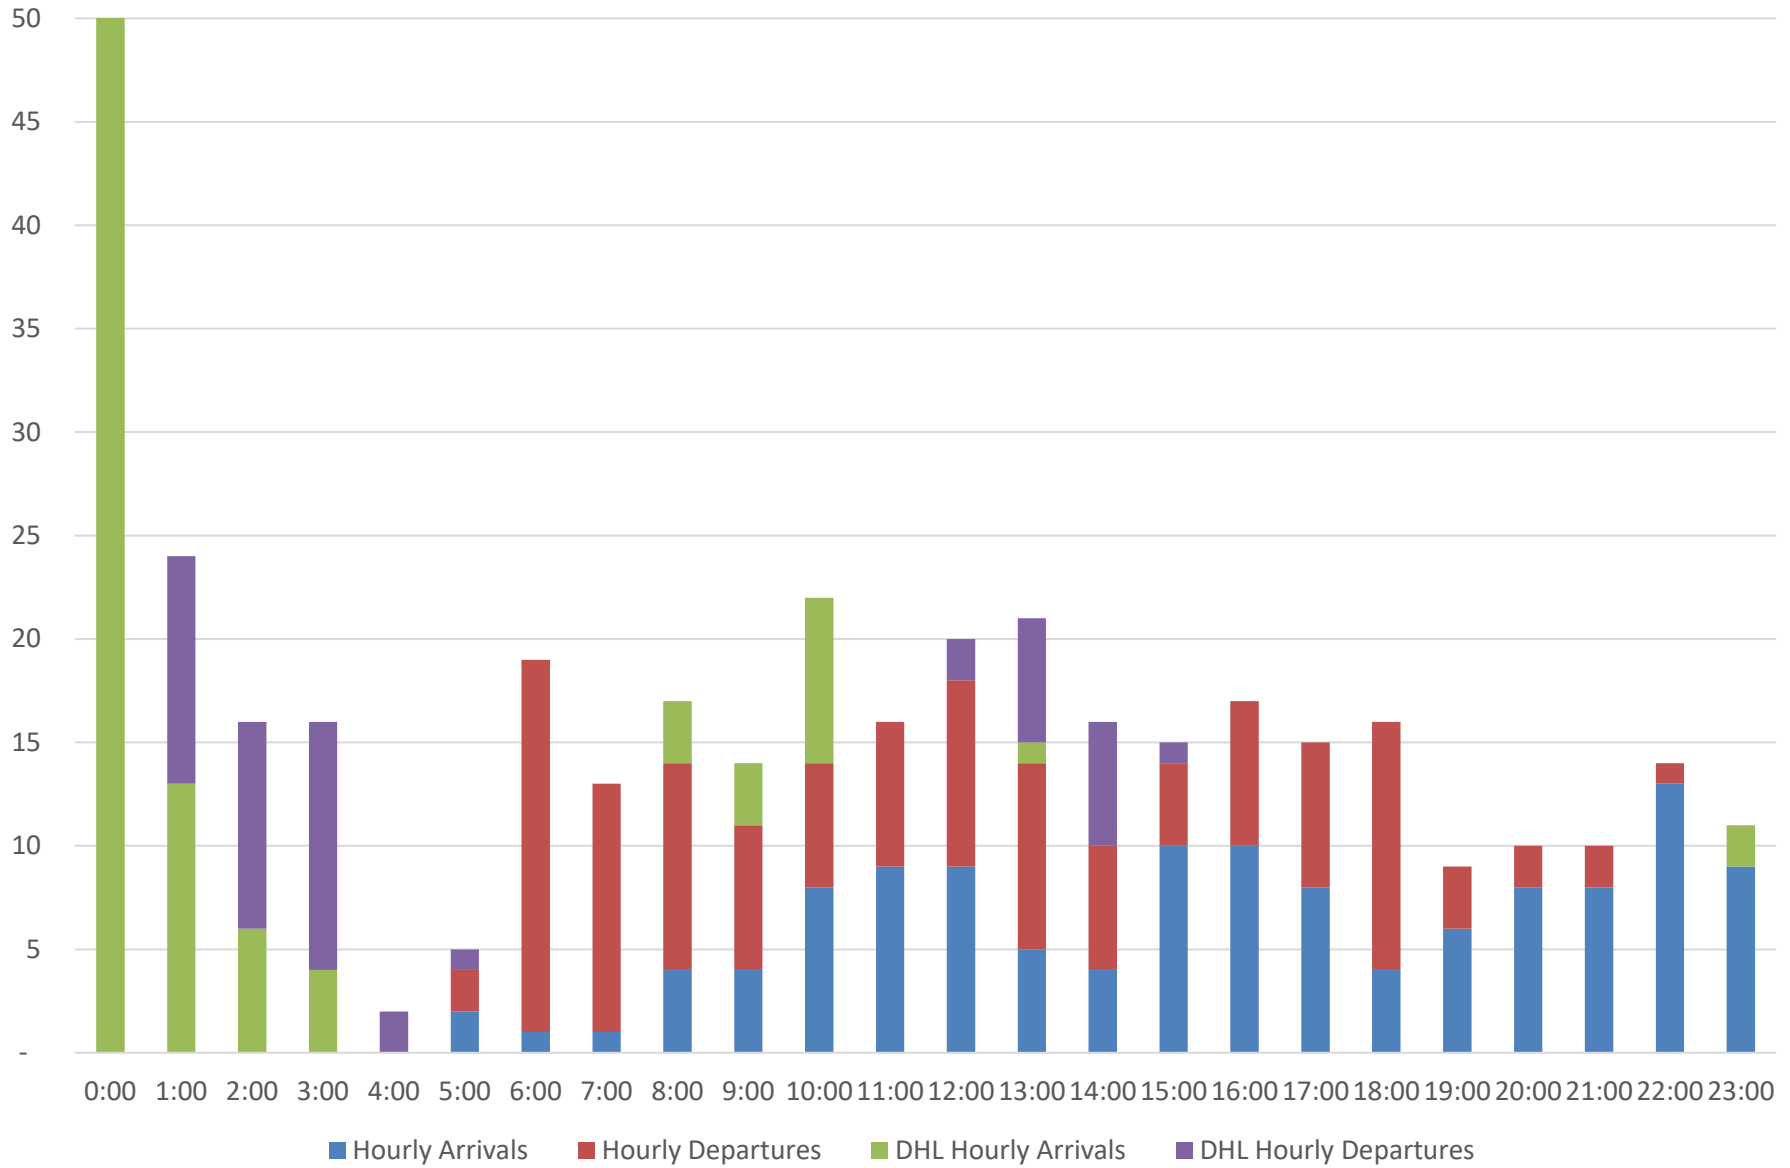

CVG Flight Schedule Summary

June 20 - June 26, 2022'

Departures By Day

	20-Jun	21-Jun	22-Jun	23-Jun	24-Jun	25-Jun	26-Jun	Weekly Total	%
AA	29	28	27	29	28	24	27	192	24%
AC	2	2	2	2	2	2	1	13	2%
AS	1	1	1	1	1	1	1	7	1%
DL	41	38	38	41	41	30	39	268	33%
F9	8	9	10	9	9	10	9	64	8%
G4	18	3	7	15	19	16	16	94	12%
SY	1	0	0	1	1	0	1	4	0%
UA	17	17	17	17	16	15	14	113	14%
VB	0	0	0	0	0	0	2	2	0%
WG	0	0	0	0	0	0	0	0	0%
WN	7	7	7	7	7	6	7	48	6%
Total	124	105	109	122	124	104	117	805	100%

Airline Codes	
AA	American Airlines
AC	Air Canada
AS	Alaska Airlines
DL	Delta Airlines
F9	Frontier Airlines
G4	Allegiant Airlines
SY	Sun Country Airlines
UA	United Airlines
VB	Viva Aerobus
WG	Sunwing Airlines
WN	Southwest Airlines

Arrivals By Day

	20-Jun	21-Jun	22-Jun	23-Jun	24-Jun	25-Jun	26-Jun	Weekly Total	%
AA	28	28	28	28	29	24	26	191	24%
AC	2	2	2	2	2	1	2	13	2%
AS	1	1	1	1	1	1	1	7	1%
DL	41	38	38	41	41	30	39	268	33%
F9	8	9	10	9	9	10	9	64	8%
G4	18	3	7	15	19	16	16	94	12%
SY	1	0	0	1	1	0	1	4	0%
UA	17	17	17	17	17	13	16	114	14%
VB	0	0	0	0	0	2	0	2	0%
WG	0	0	0	0	0	0	0	0	0%

CVG - June 20 - Scheduled Passenger and Cargo Service Hourly Arrivals and Departures