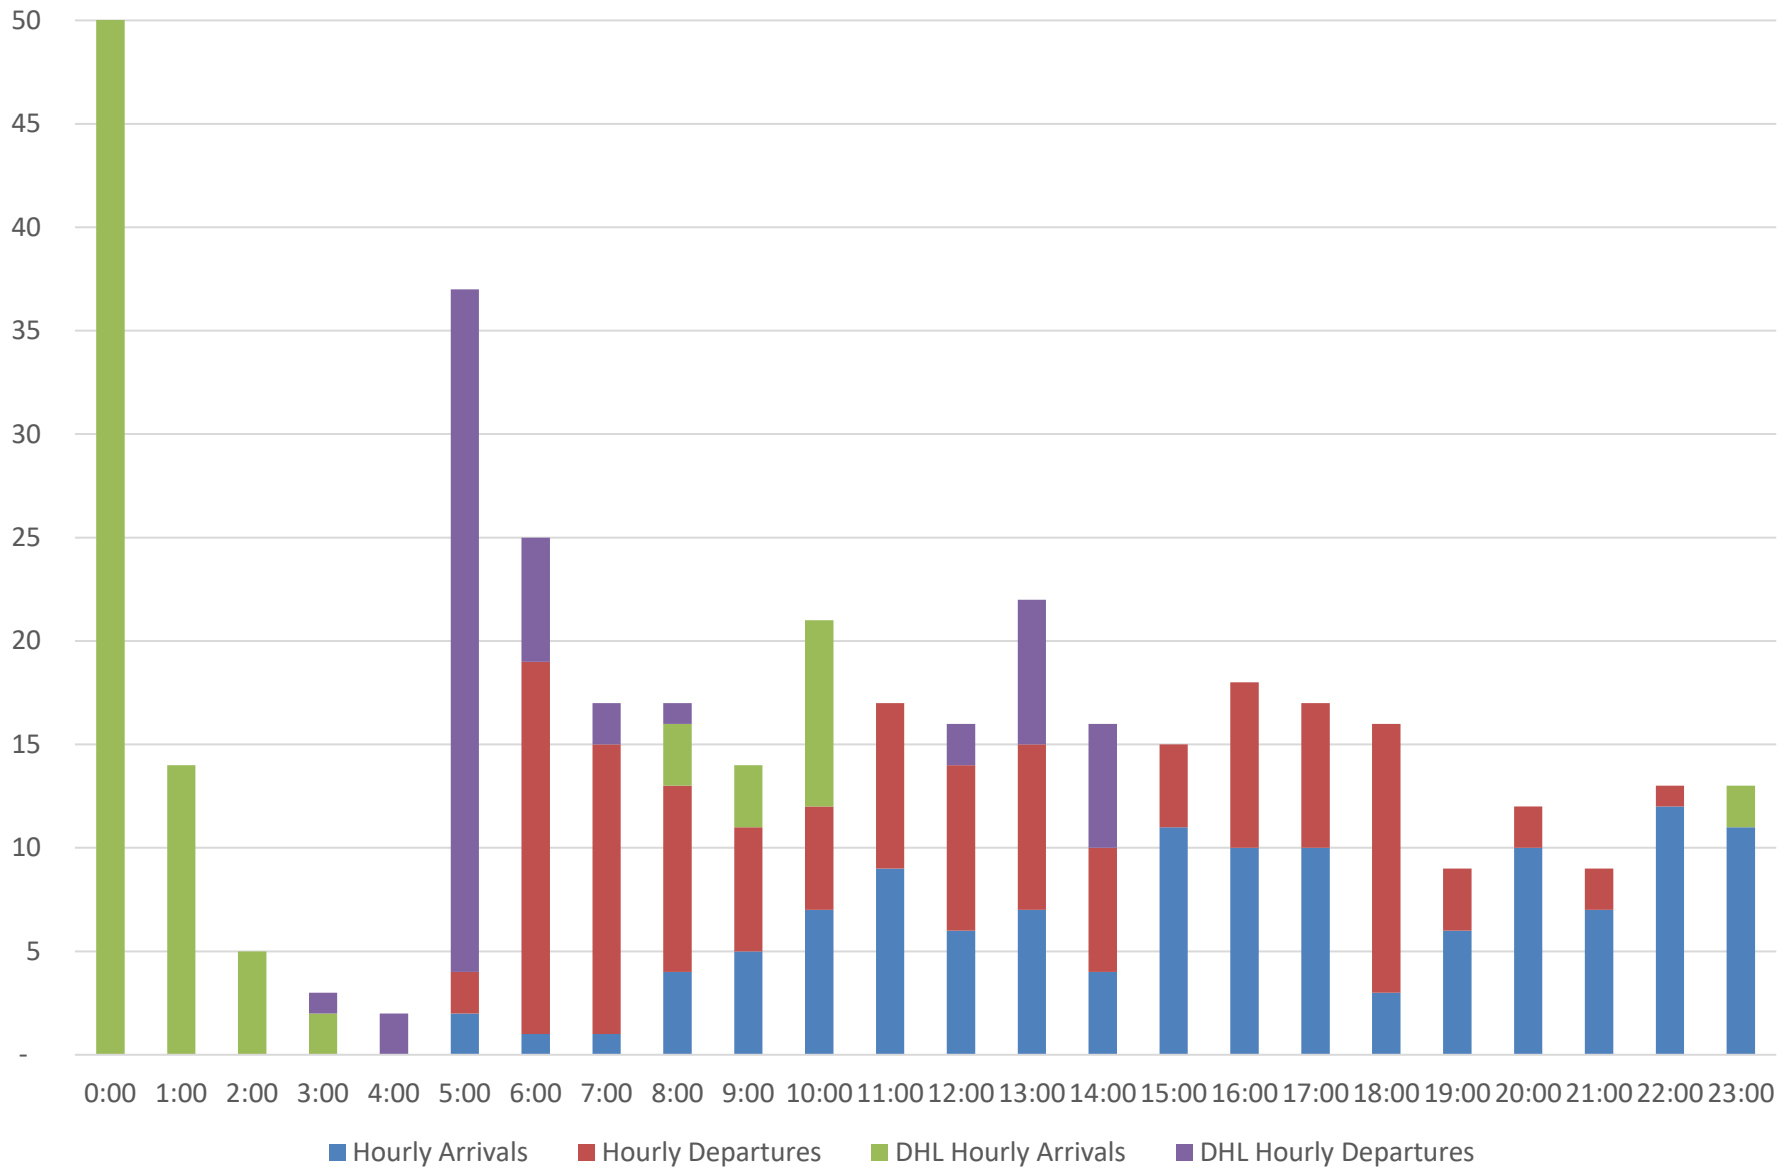

CVG - June 24 - Scheduled Passenger and Cargo Service Hourly Arrivals and Departures