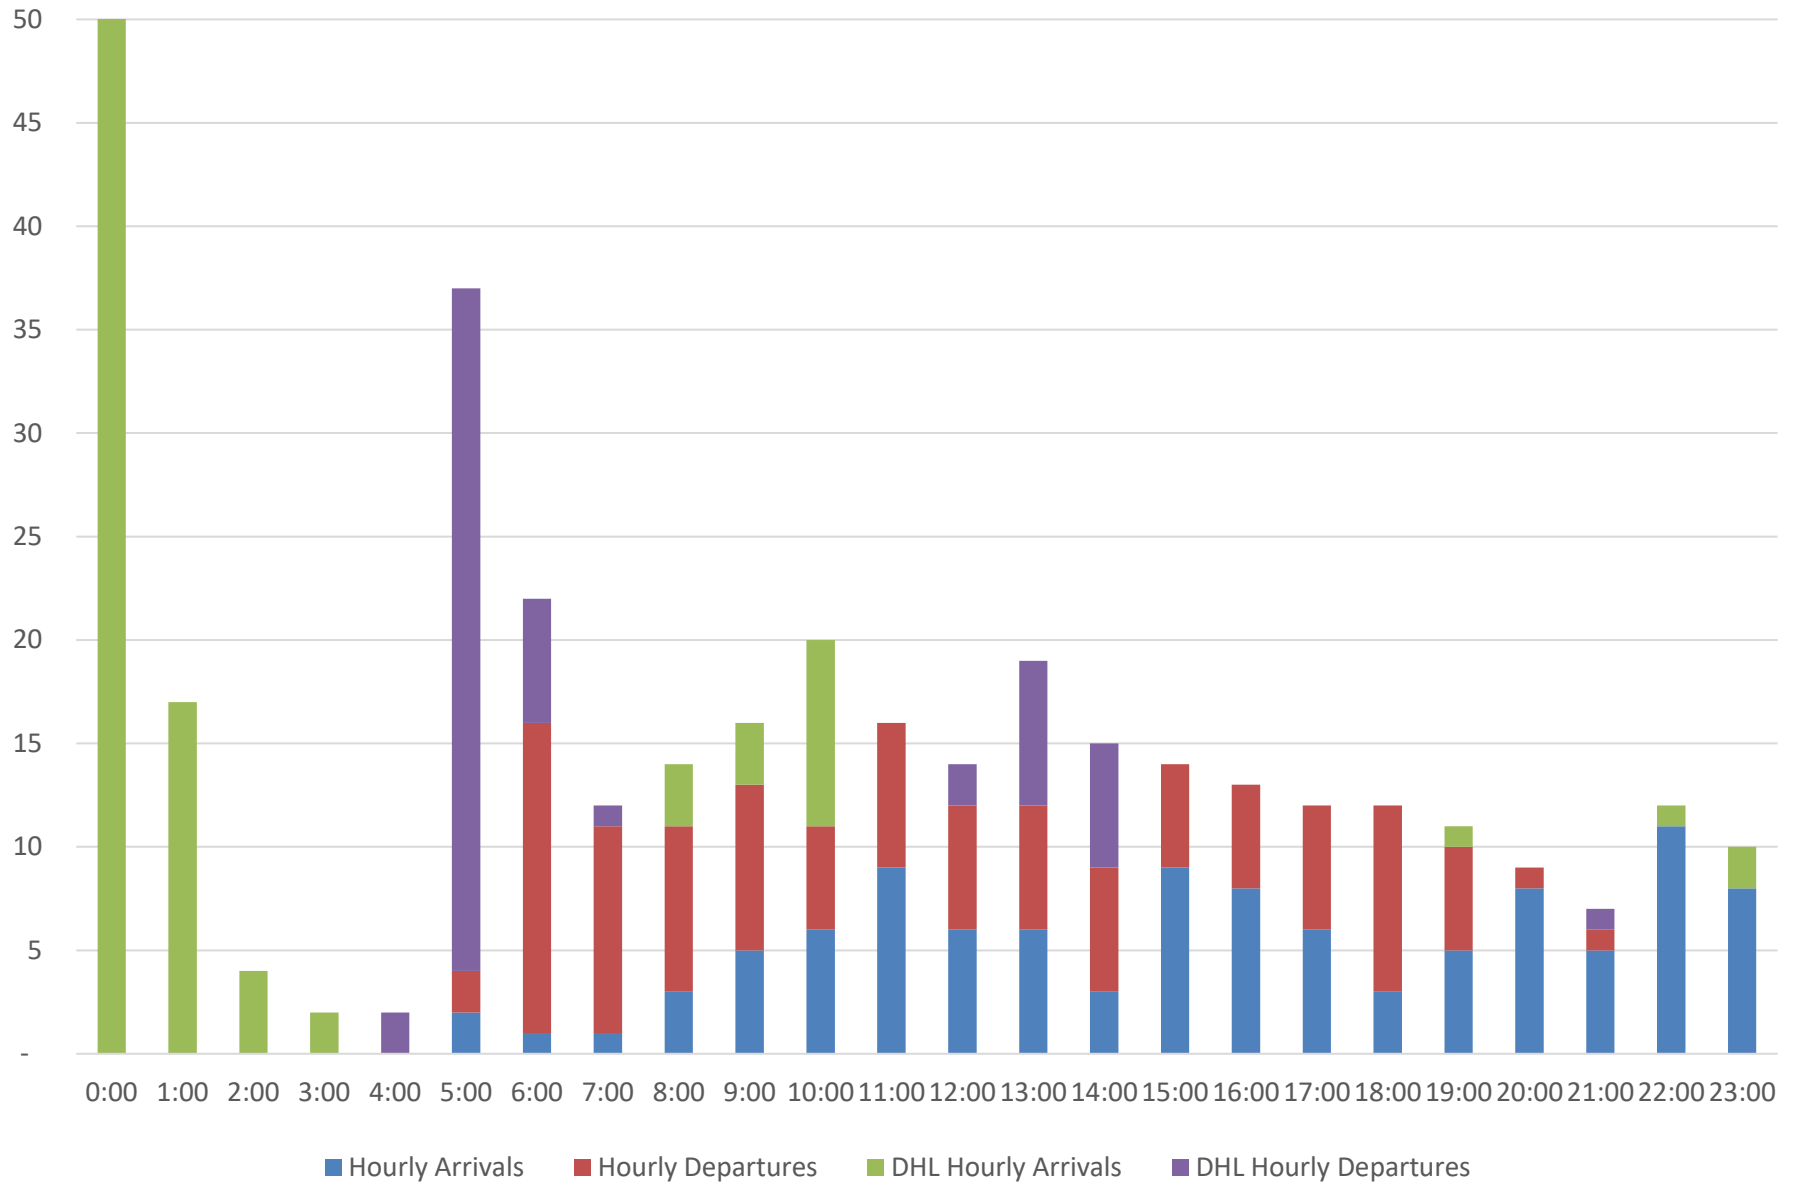

CVG - June 21 - Scheduled Passenger and Cargo Service Hourly Arrivals and Departures