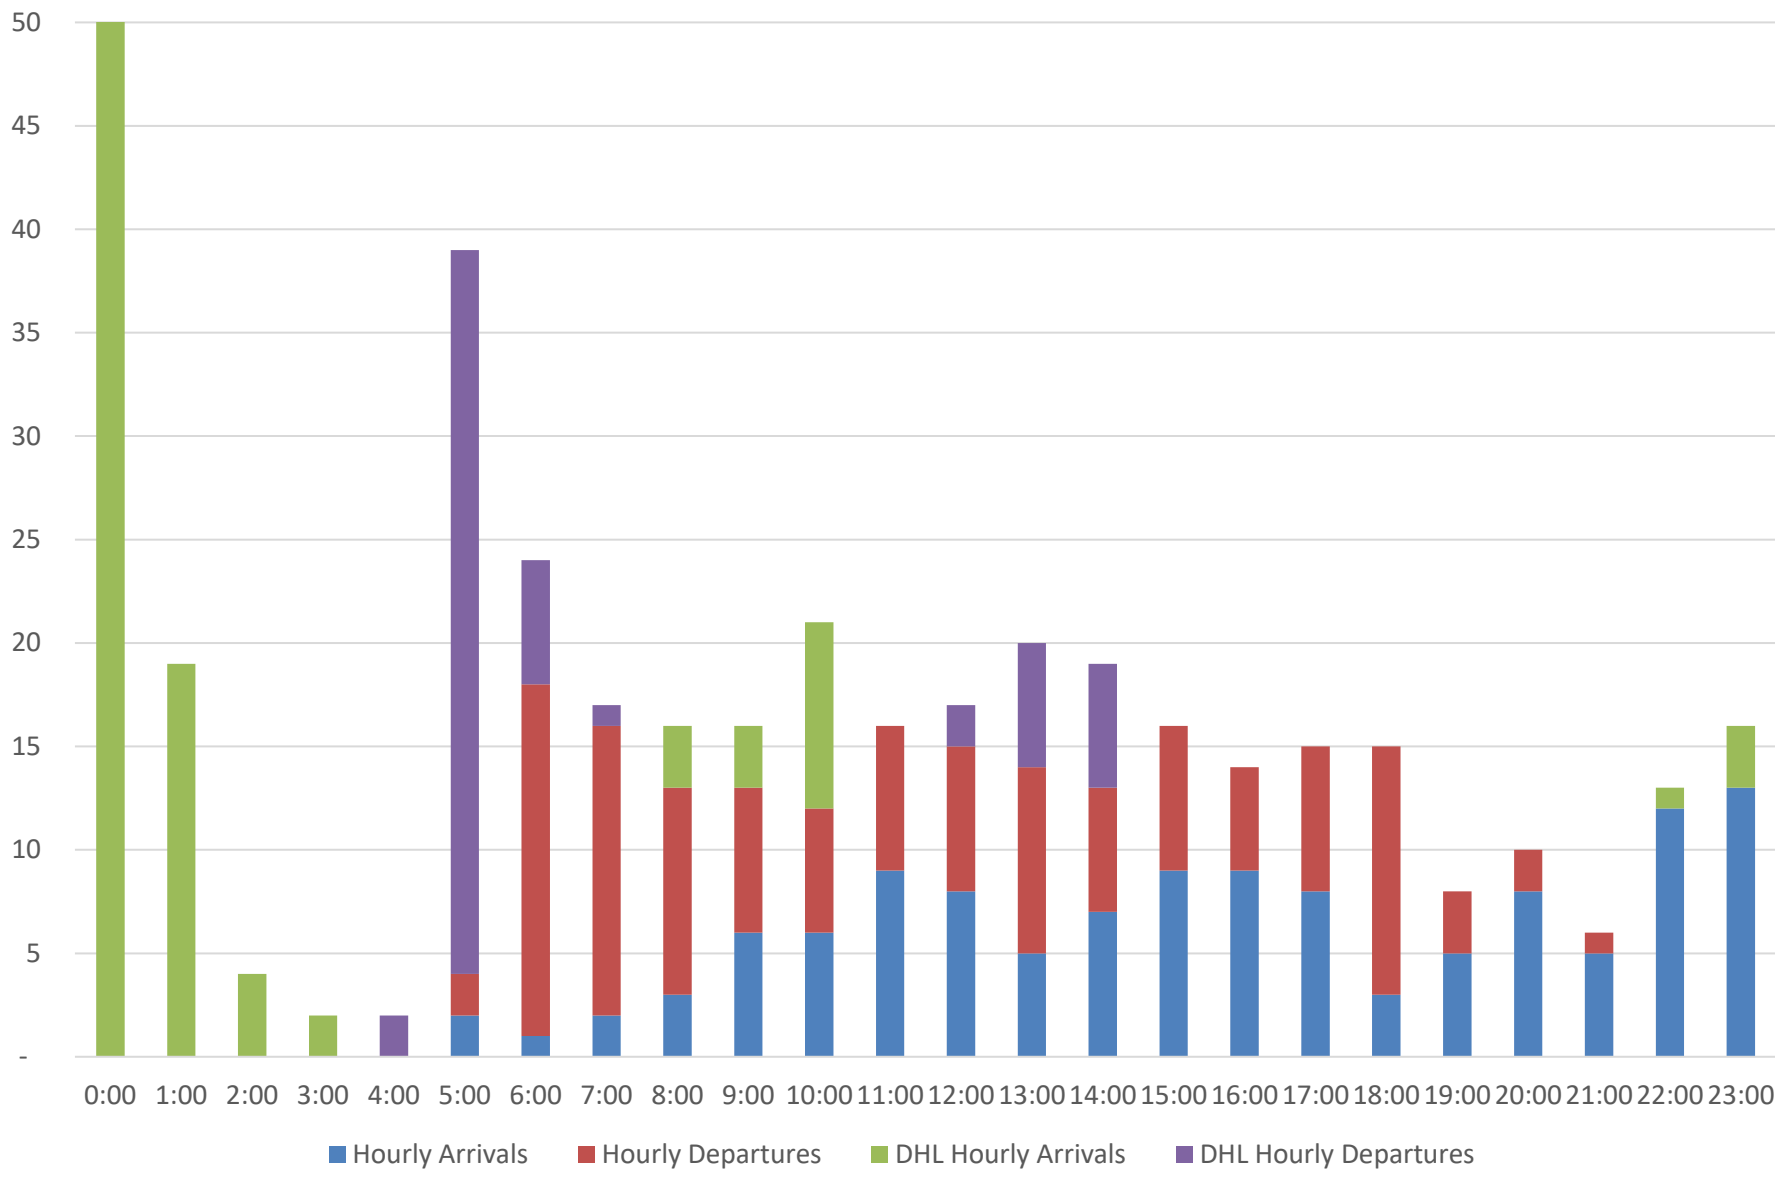

CVG - June 23 - Scheduled Passenger and Cargo Service Hourly Arrivals and Departures