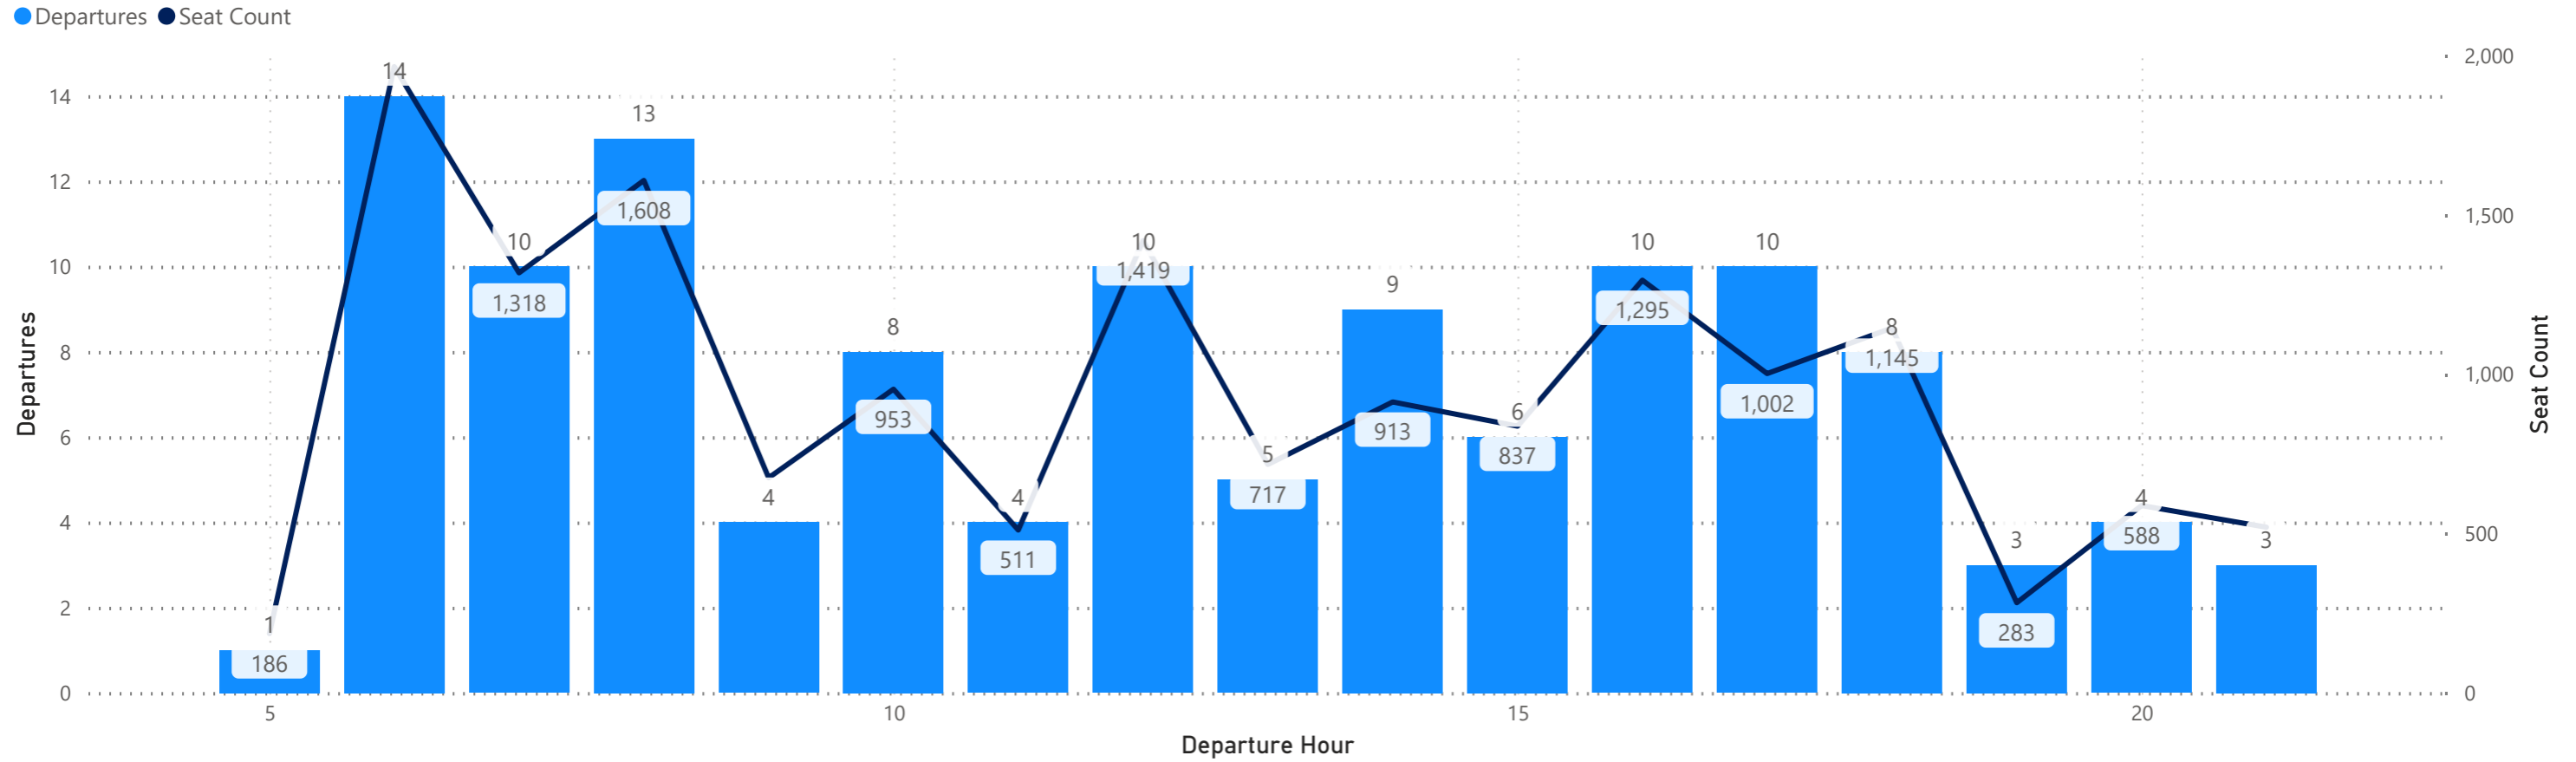

CVG Flight Schedule Summary

Departures by Airline - Earliest and Latest

Airline Code	AA		AC		AS		BA		DL		F9		G4		MX		SY		UA		VB		WN	
Travel Date	Earliest	Latest	Earliest	Latest	Earliest	Latest	Earliest	Latest	Earliest	Latest	Earliest	Latest	Earliest	Latest	Earliest	Latest	Earliest	Latest	Earliest	Latest	Earliest	Latest	Earliest	Latest
Monday, August 26, 2024	6:00	21:15	7:35	15:35	18:43	18:43	21:50	21:50	6:00	18:38	5:40	21:28	7:10	18:37					6:00	19:45			6:00	18:55
Tuesday, August 27, 2024	6:00	21:15	7:35	15:35	18:43	18:43			6:00	18:38	6:50	15:04			9:33	20:47			6:00	19:45			6:00	17:20
Wednesday, August 28, 2024	5:40	21:15	7:35	15:35	18:43	18:43	21:50	21:50	6:00	18:38	6:15	20:13							6:00	19:45			6:00	17:20
Thursday, August 29, 2024	6:00	21:15	7:35	15:35	18:43	18:43			6:00	19:59	5:45	21:08	9:00	16:59	9:33	20:47	19:00	19:00	6:00	19:45			6:00	18:55
Friday, August 30, 2024	6:00	21:46	7:35	15:35	18:43	18:43	21:45	21:45	6:00	19:59	5:40	21:30	6:00	18:47					6:00	19:45			6:00	18:55
Saturday, August 31, 2024	6:00	18:11	7:35	15:35	18:43	18:43	21:50	21:50	6:00	19:45	5:30	18:14	10:00	15:58					6:00	19:45			5:35	16:45
Sunday, September 01, 2024	6:00	21:15	7:35	15:35	18:43	18:43	21:55	21:55	6:00	18:43	5:45	21:08	9:00	16:59	9:33	20:47			6:00	19:45	10:00	10:00	6:25	18:40

Hourly Departures

● Departures ● Seat Count

Hourly Arrivals

● Arrivals ● Seat Count

Hourly Departures

Hourly Arrivals

Hourly Departures

Departures Seat Count

Hourly Arrivals

Arrivals Seat Count

Hourly Departures

Hourly Arrivals