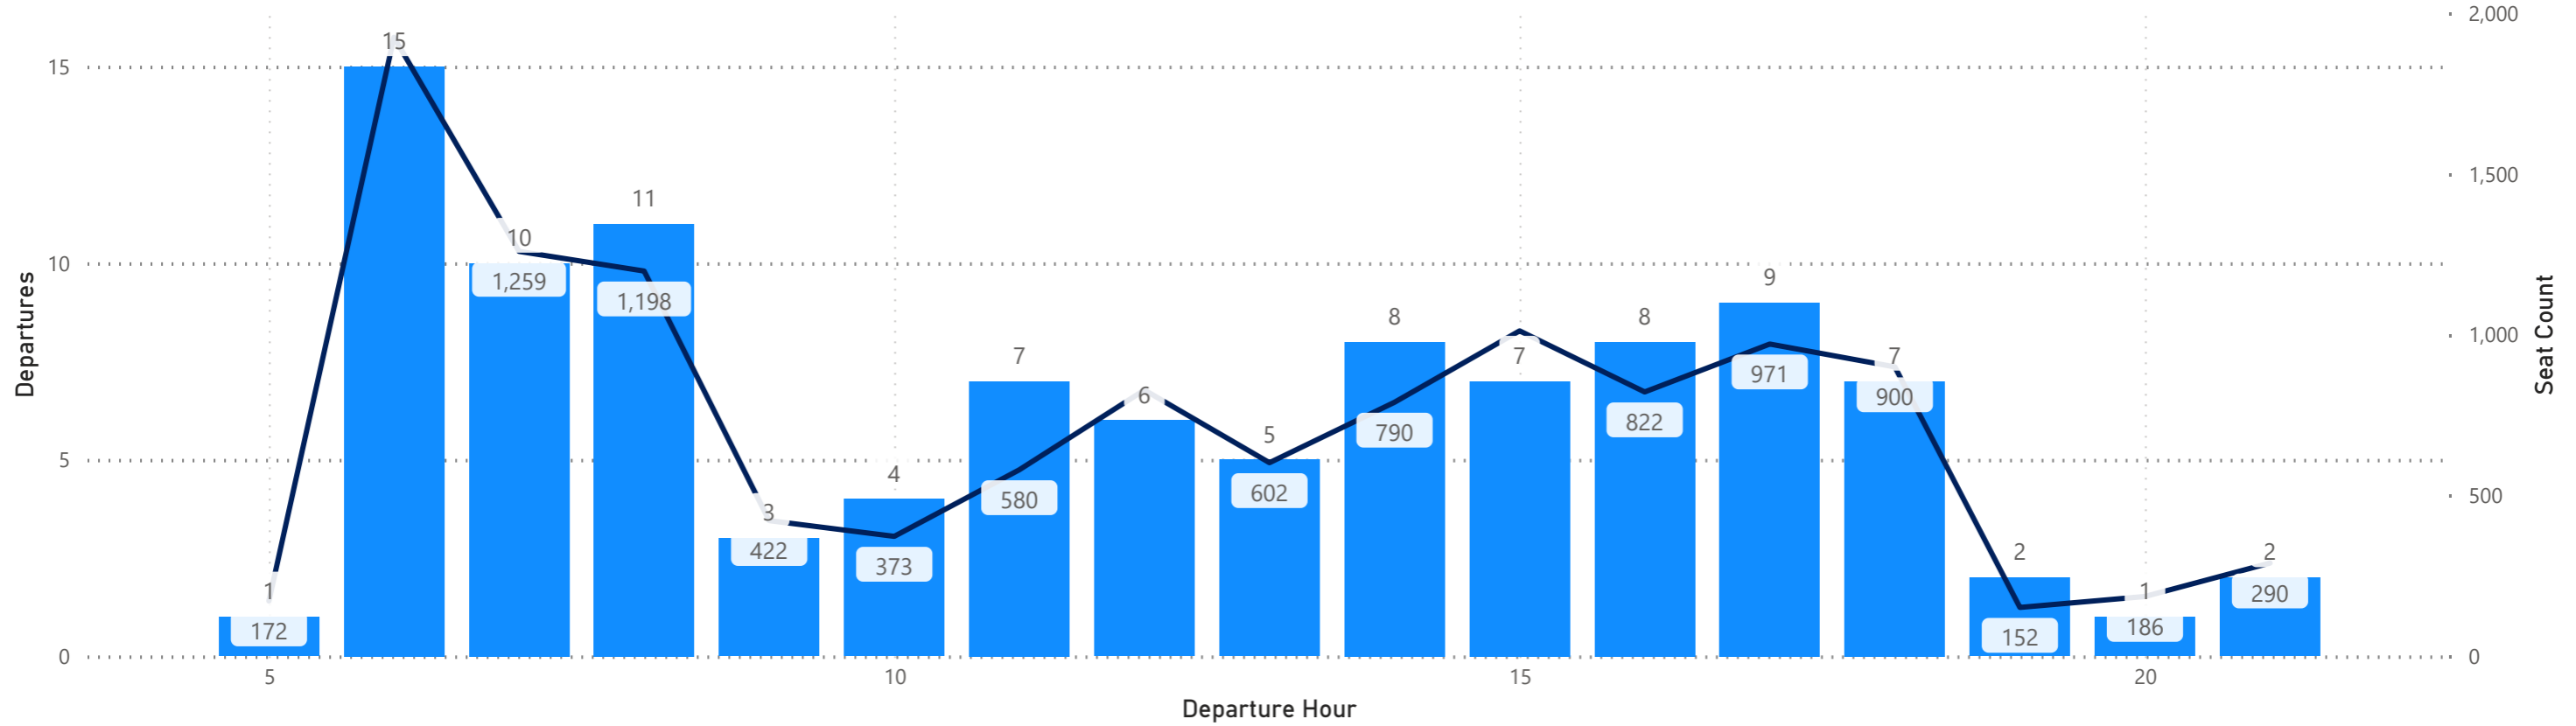

Arrivals by Airline - Earliest and Latest

Airline Code	AA		AC		AS		BA		DL		F9		G4		MX		SY		UA		VB		WN	
Travel Date	Earliest	Latest	Earliest	Latest	Earliest	Latest	Earliest	Latest	Earliest	Latest	Earliest	Latest	Earliest	Latest	Earliest	Latest	Earliest	Latest	Earliest	Latest	Earliest	Latest	Earliest	Latest
Monday, August 26, 2024	0:29	23:57	14:51	22:31	17:42	17:42	19:45	19:45	5:14	23:53	0:57	23:57	11:55	23:13					9:38	23:59			12:35	23:10
Tuesday, August 27, 2024	6:59	23:57	14:51	22:31	17:42	17:42			5:04	23:53	8:22	23:30			8:47	20:06			9:38	23:59			12:50	22:05
Wednesday, August 28, 2024	6:59	23:57	14:51	22:31	17:42	17:42	19:50	19:50	5:04	23:53	11:35	22:03							9:38	23:59			12:50	22:05
Thursday, August 29, 2024	0:29	23:57	14:51	22:31	17:42	17:42			5:14	23:53	0:45	23:19	14:13	21:35	8:47	20:06	18:10	18:10	9:38	23:59			12:35	23:10
Friday, August 30, 2024	0:29	23:57	14:51	22:31	17:42	17:42	19:55	19:55	5:14	23:53	0:03	22:28	10:36	23:42					9:38	23:59			12:35	23:10
Saturday, August 31, 2024	7:34	22:32	14:51	22:31	17:42	17:42	19:45	19:45	5:04	23:53	0:56	23:25	9:10	20:34					9:38	23:59	21:00	21:00	12:15	22:35
Sunday, September 01, 2024	0:29	23:57	14:51	22:31	17:42	17:42	19:50	19:50	5:14	23:53	0:45	23:19	14:13	21:35	8:47	20:06			9:38	23:59			11:50	22:25

Hourly Departures

Hourly Arrivals

Hourly Departures

Hourly Arrivals

Hourly Departures

● Departures ● Seat Count

Hourly Arrivals

● Arrivals ● Seat Count