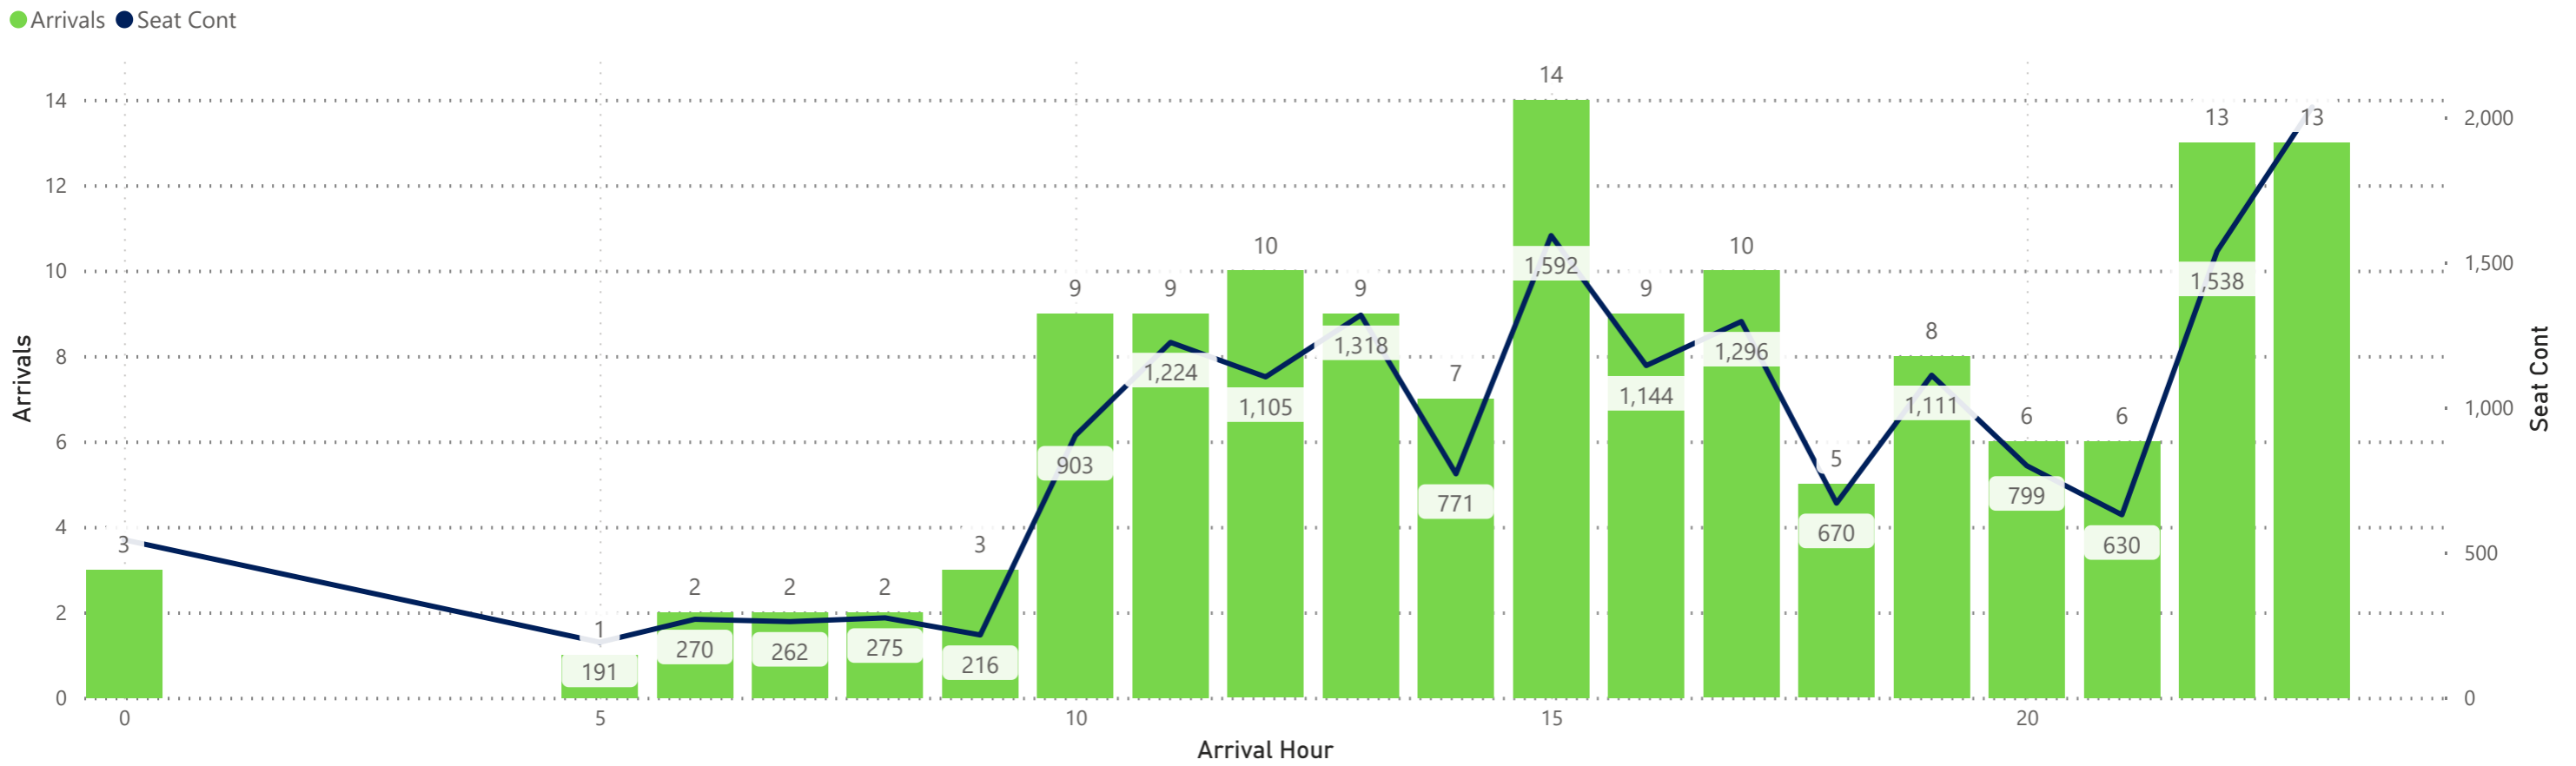

Arrivals by Airline - Earliest and Latest

Airline Code	AA		AC		AS		BA		DL		F9		G4		MX		SY		UA		VB		WN	
Travel Date	Earliest	Latest	Earliest	Latest	Earliest	Latest	Earliest	Latest	Earliest	Latest	Earliest	Latest	Earliest	Latest	Earliest	Latest	Earliest	Latest	Earliest	Latest	Earliest	Latest	Earliest	Latest
Monday, August 26, 2024	0:29	23:57	14:51	22:31	17:42	17:42	19:45	19:45	5:14	23:53	0:57	23:57	11:55	23:13					9:38	23:59			12:35	23:10
Tuesday, August 27, 2024	6:59	23:57	14:51	22:31	17:42	17:42			5:04	23:53	8:22	23:30			8:47	20:06			9:38	23:59			12:50	22:05
Wednesday, August 28, 2024	6:59	23:57	14:51	22:31	17:42	17:42	19:50	19:50	5:04	23:53	11:35	22:03							9:38	23:59			12:50	22:05
Thursday, August 29, 2024	0:29	23:57	14:51	22:31	17:42	17:42			5:14	23:53	0:45	23:19	14:13	21:35	8:47	20:06	18:10	18:10	9:38	23:59			12:35	23:10
Friday, August 30, 2024	0:29	23:57	14:51	22:31	17:42	17:42	19:55	19:55	5:14	23:53	0:03	22:28	10:36	23:42					9:38	23:59			12:35	23:10
Saturday, August 31, 2024	7:34	22:32	14:51	22:31	17:42	17:42	19:45	19:45	5:04	23:53	0:56	23:25	9:10	20:34					9:38	23:59	21:00	21:00	12:15	22:35
Sunday, September 01, 2024	0:29	23:57	14:51	22:31	17:42	17:42	19:50	19:50	5:14	23:53	0:45	23:19	14:13	21:35	8:47	20:06			9:38	23:59			11:50	22:25

Hourly Departures

● Departures ● Seat Count

Hourly Arrivals

● Arrivals ● Seat Count

Hourly Departures

Hourly Arrivals

Hourly Departures

Departures Seat Count

Hourly Arrivals

Arrivals Seat Count

Hourly Departures

Hourly Arrivals