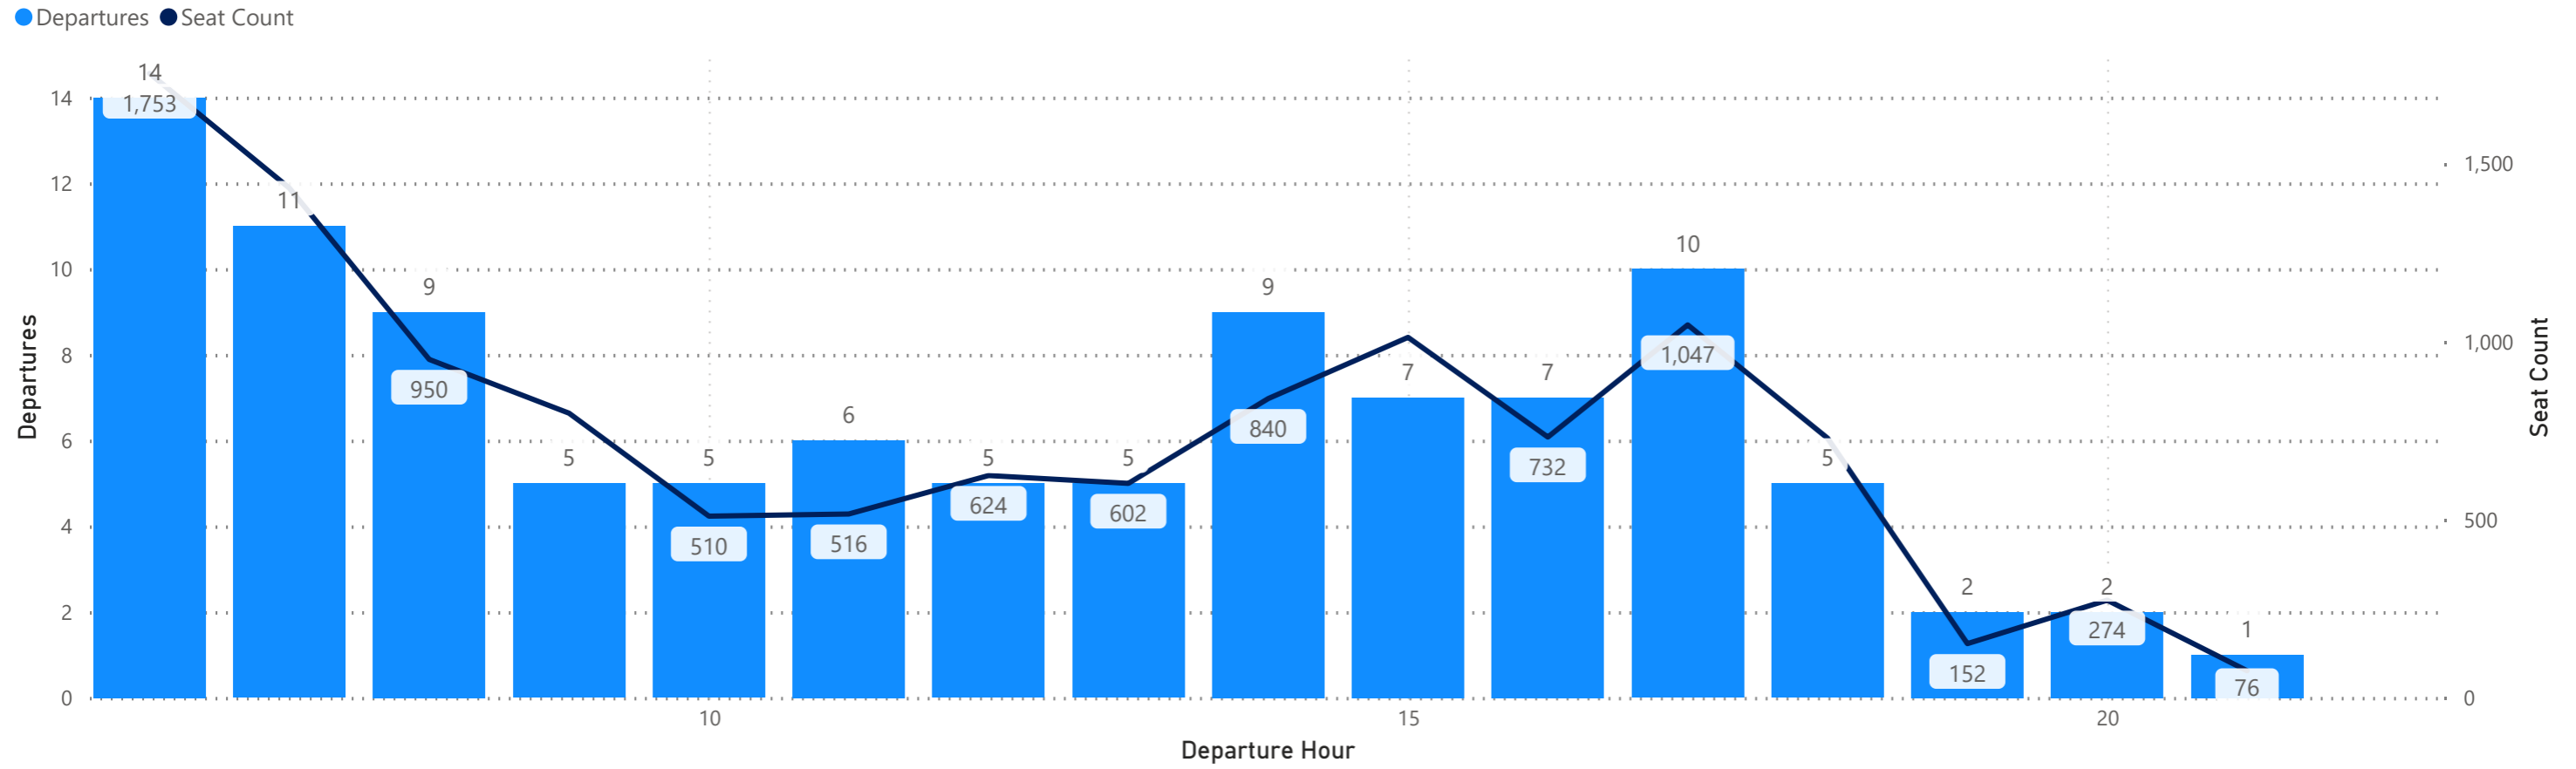

Hourly Departures