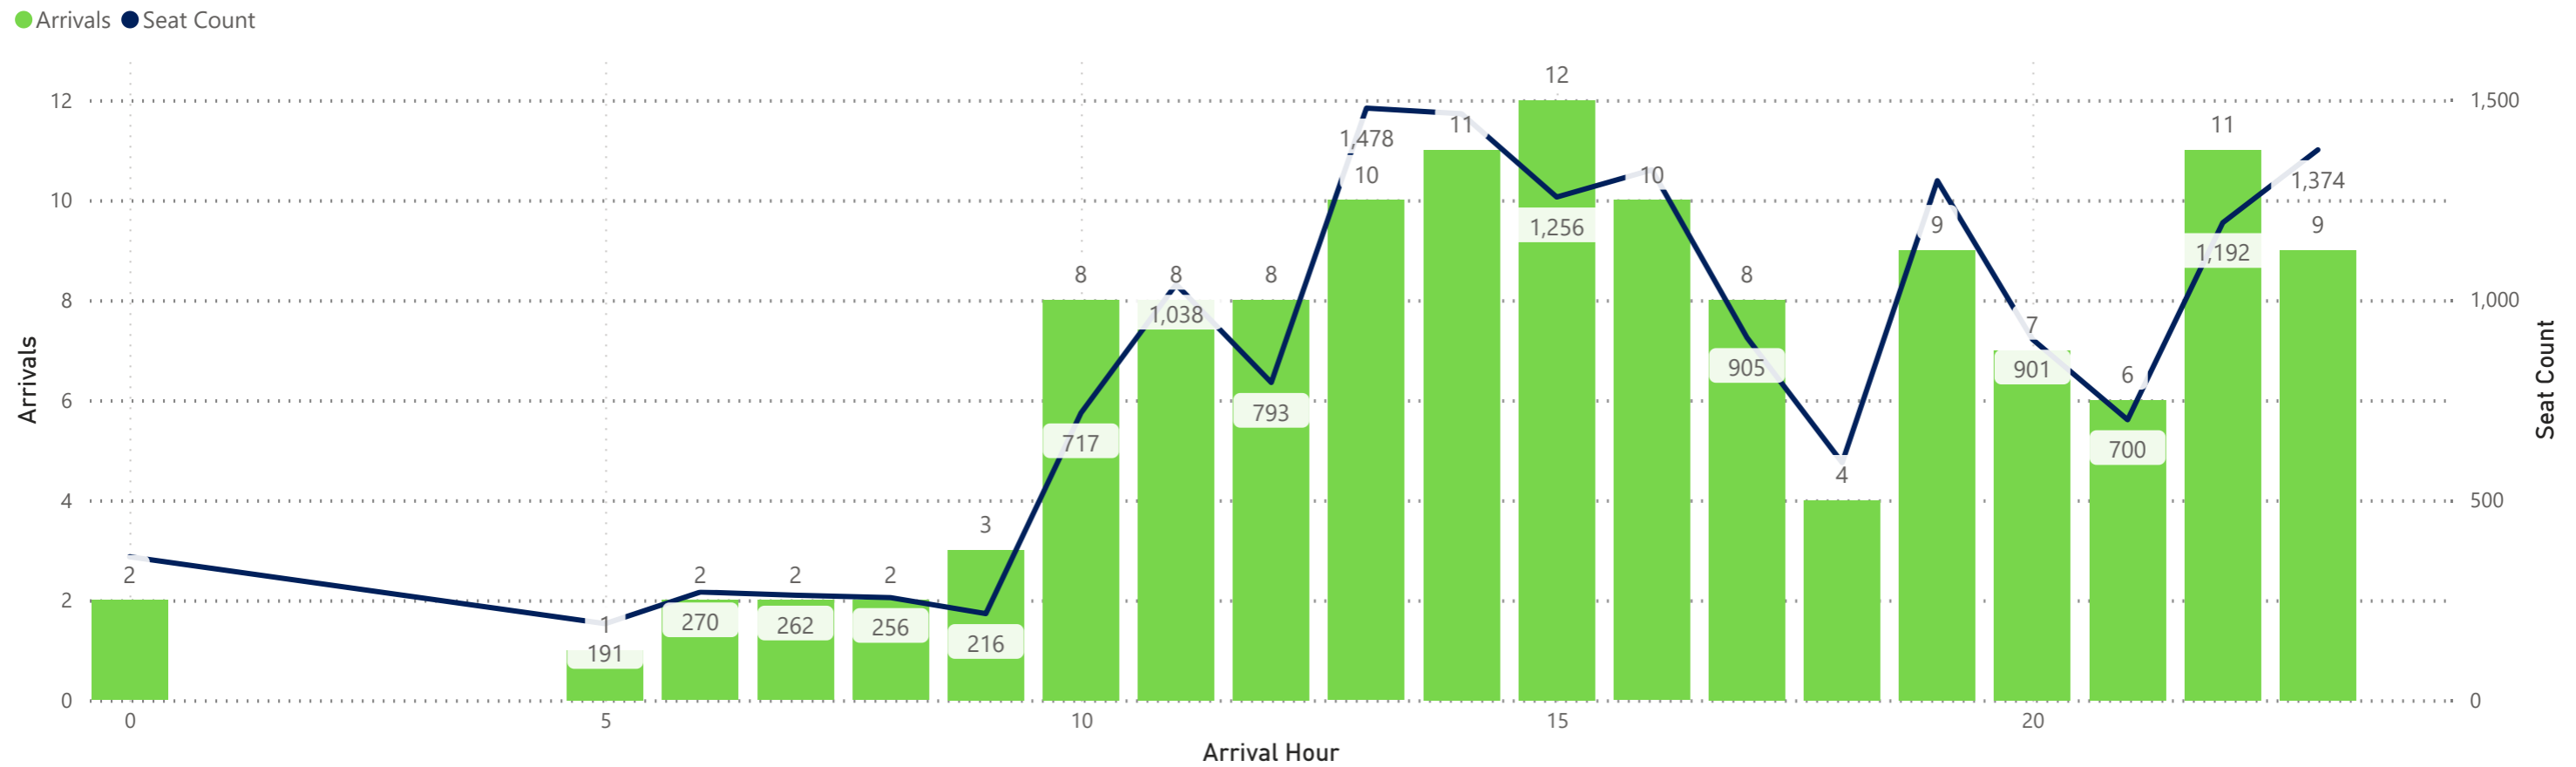

Hourly Arrivals