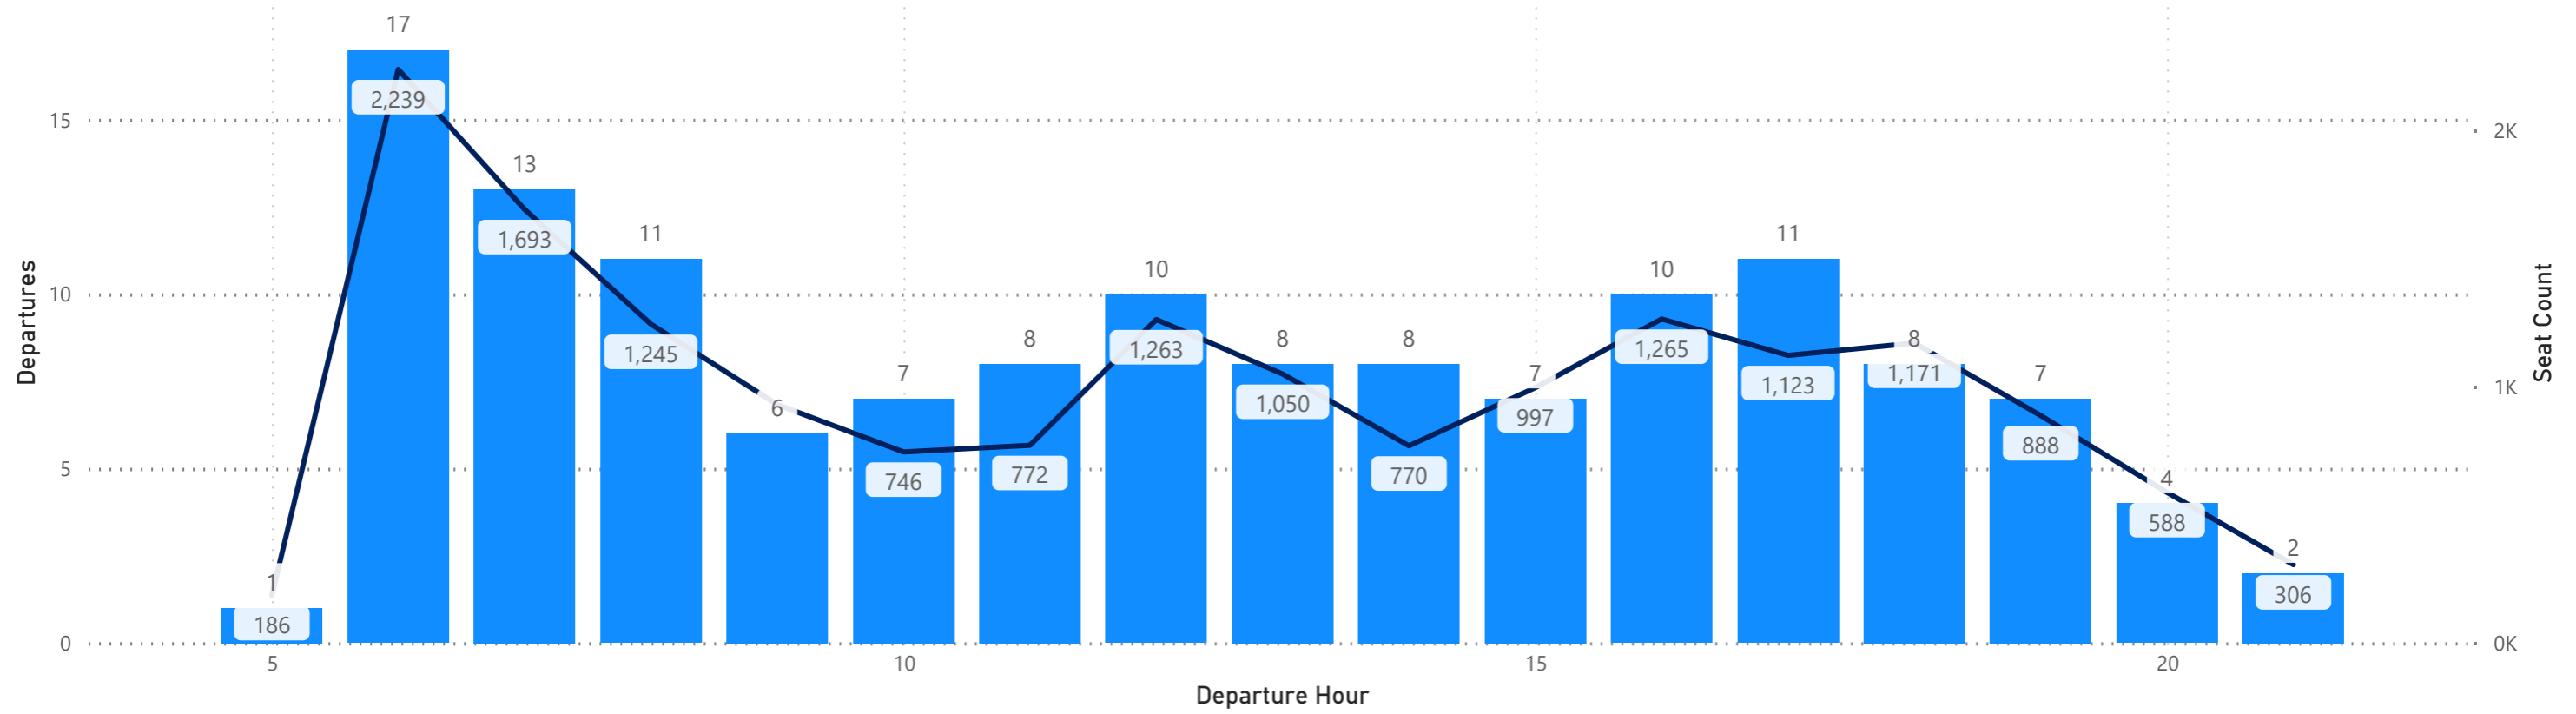

Hourly Departures

● Departures ● Seat Count