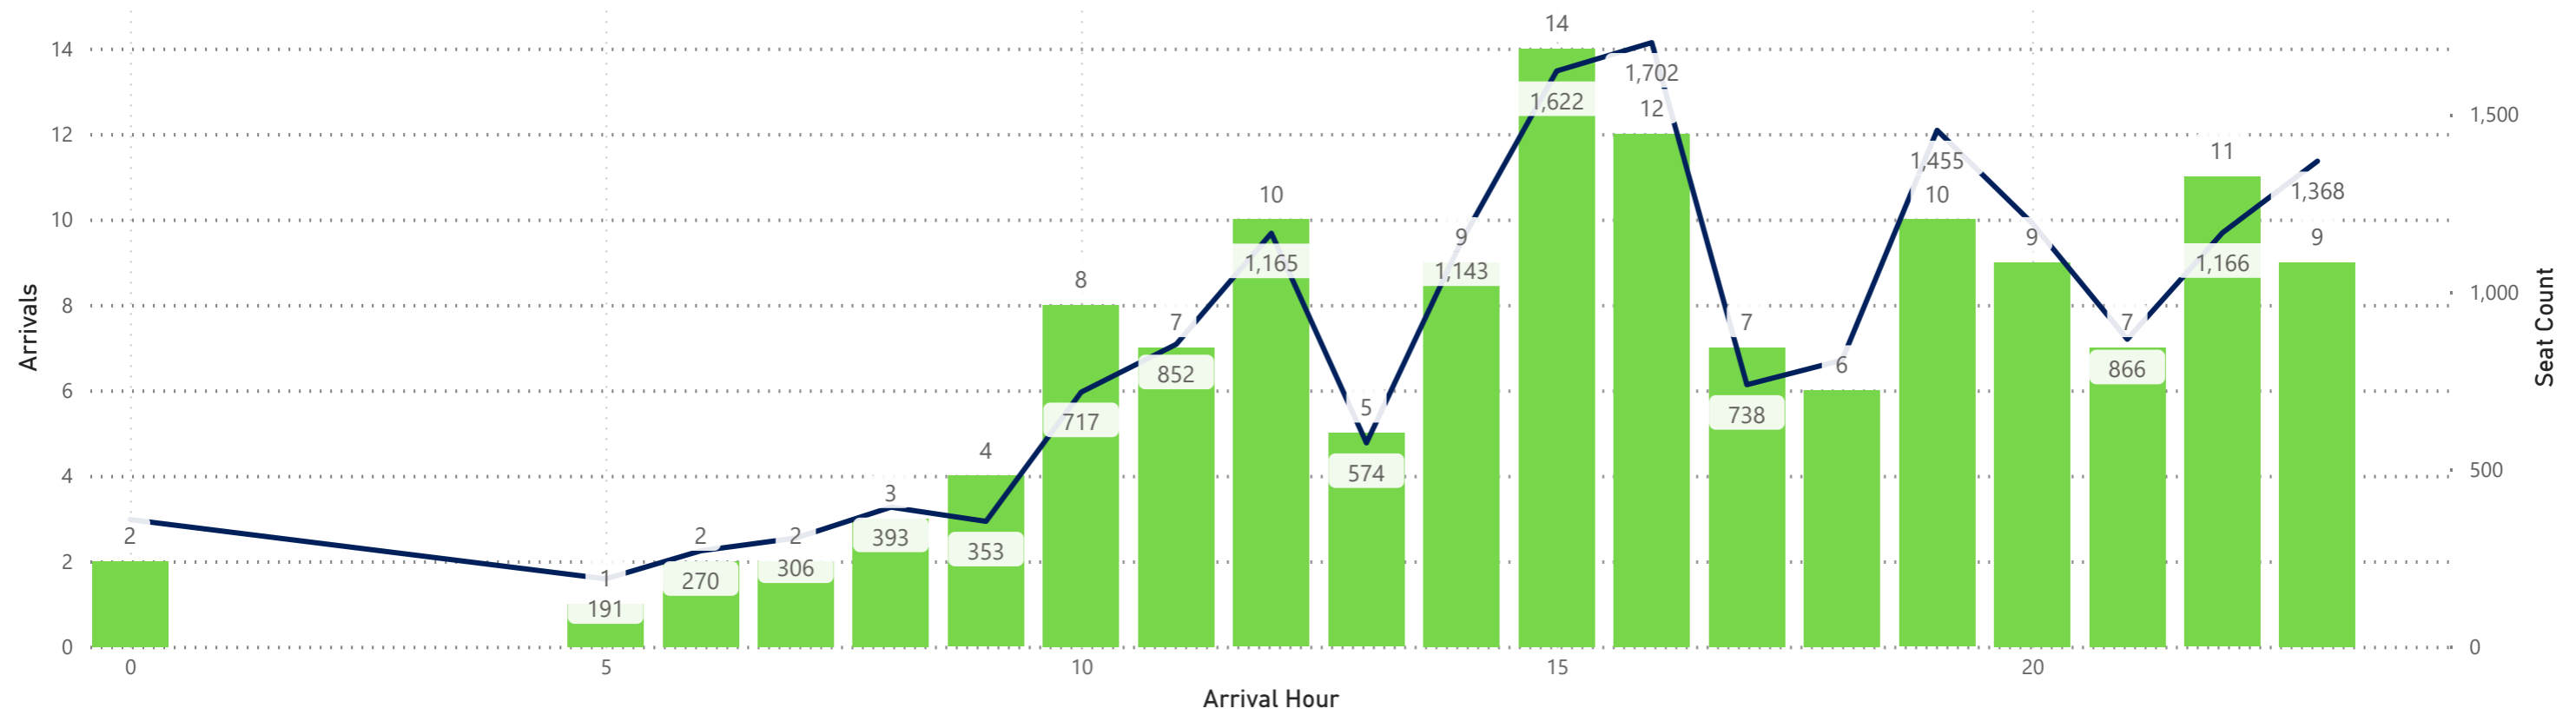

Hourly Arrivals

● Arrivals ● Seat Count