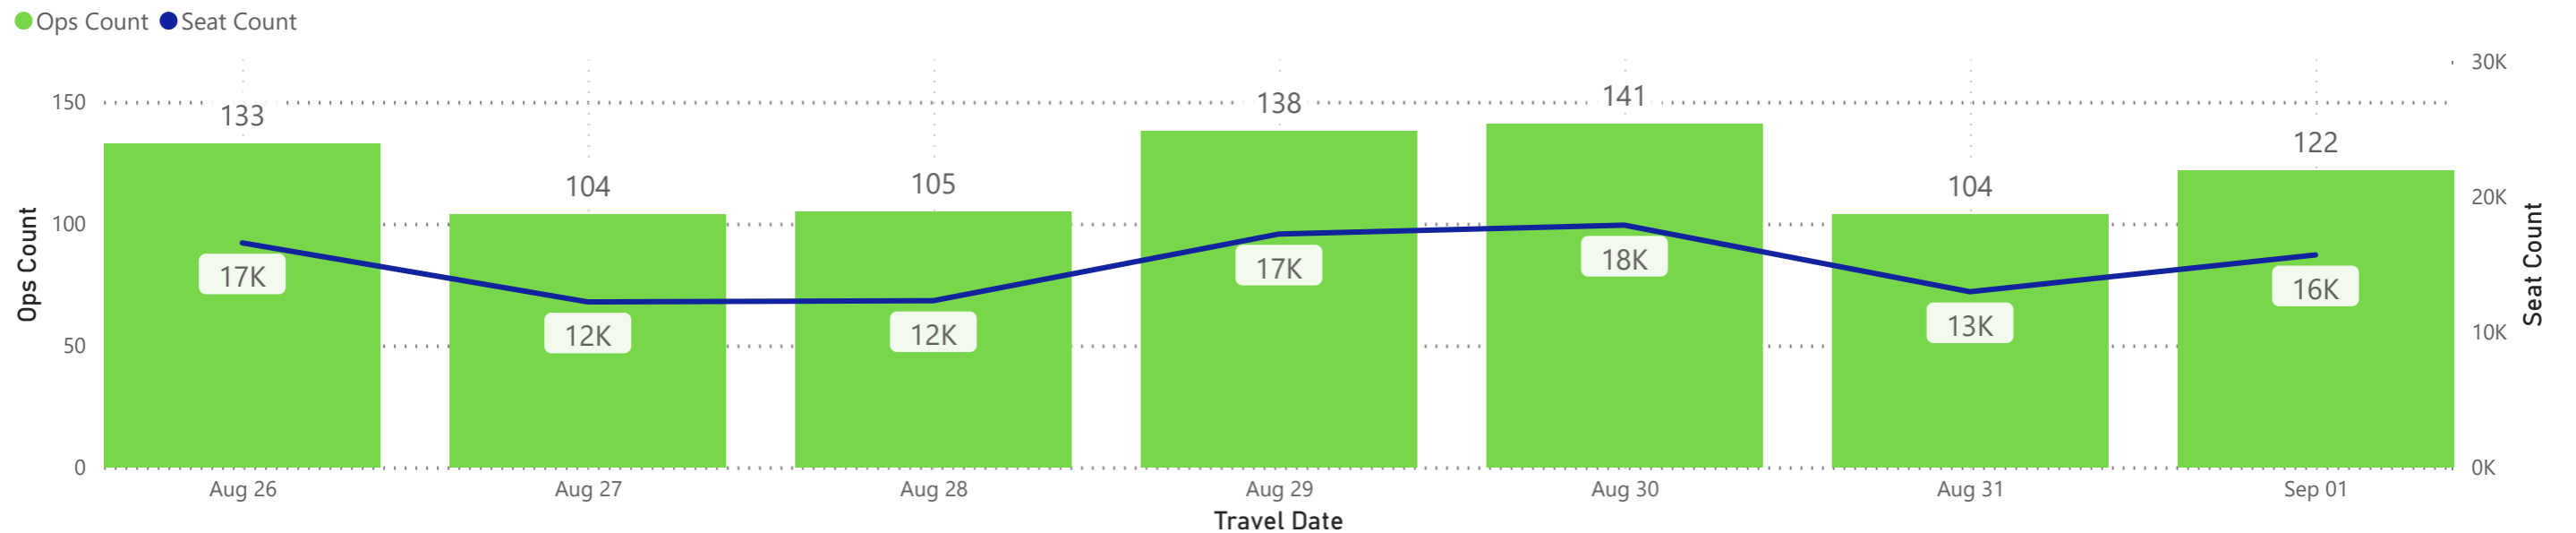

CVG Flight Schedule Summary

Scheduled Arrivals and Seats by Hour

Travel Date	Monday, August 26, 2024		Tuesday, August 27, 2024		Wednesday, August 28, 2024		Thursday, August 29, 2024		Friday, August 30, 2024		Saturday, August 31, 2024		Sunday, September 01, 2024	
Hour	Ops	Seats	Ops	Seats	Ops	Seats	Ops	Seats	Ops	Seats	Ops	Seats	Ops	Seats
0	2	358					2	358	3	544	1	186	2	358
1														
2														
3														
4														
5	1	191	1	191	1	191	1	191	1	191	1	191	1	191
6	2	270	2	270	2	270	2	270	2	270	1	194	2	270
7	2	262	1	76	1	76	2	306	2	262	2	152	2	306
8	2	256	4	633	2	256	3	393	2	275	1	76	2	213
9	3	216	4	353	3	216	4	353	3	216	4	393	3	283
10	8	717	5	532	6	596	8	717	9	903	5	547	4	482
11	8	1,038	5	476	8	1,038	7	852	9	1,224	7	956	7	913
12	8	793	6	678	6	678	10	1,165	10	1,105	9	964	5	723
13	10	1,478	7	810	6	624	5	574	9	1,318	4	449	6	801
14	11	1,464	9	1,100	8	1,050	9	1,143	7	771	6	716	10	1,212
15	12	1,256	12	1,278	13	1,328	14	1,622	14	1,592	13	1,491	15	1,802
16	10	1,324	8	1,175	7	1,043	12	1,702	9	1,144	8	971	9	1,266
17	8	905	7	719	7	738	7	738	10	1,296	6	688	8	887
18	4	593	1	76	1	76	6	807	5	670	4	518	2	207
19	9	1,297	6	755	8	1,155	10	1,455	8	1,111	7	1,093	12	1,739
20	7	901	6	727	5	529	9	1,193	6	799	7	872	9	1,083
21	6	700	5	514	5	514	7	866	6	630	5	670	6	790
22	11	1,192	8	843	10	1,105	11	1,166	13	1,538	7	901	10	1,111
23	9	1,374	7	1,013	6	827	9	1,368	13	2,035	6	944	7	1,057
Total	133	16,585	104	12,219	105	12,310	138	17,239	141	17,894	104	12,972	122	15,694

Arrivals
Hour and Ops Count by Date