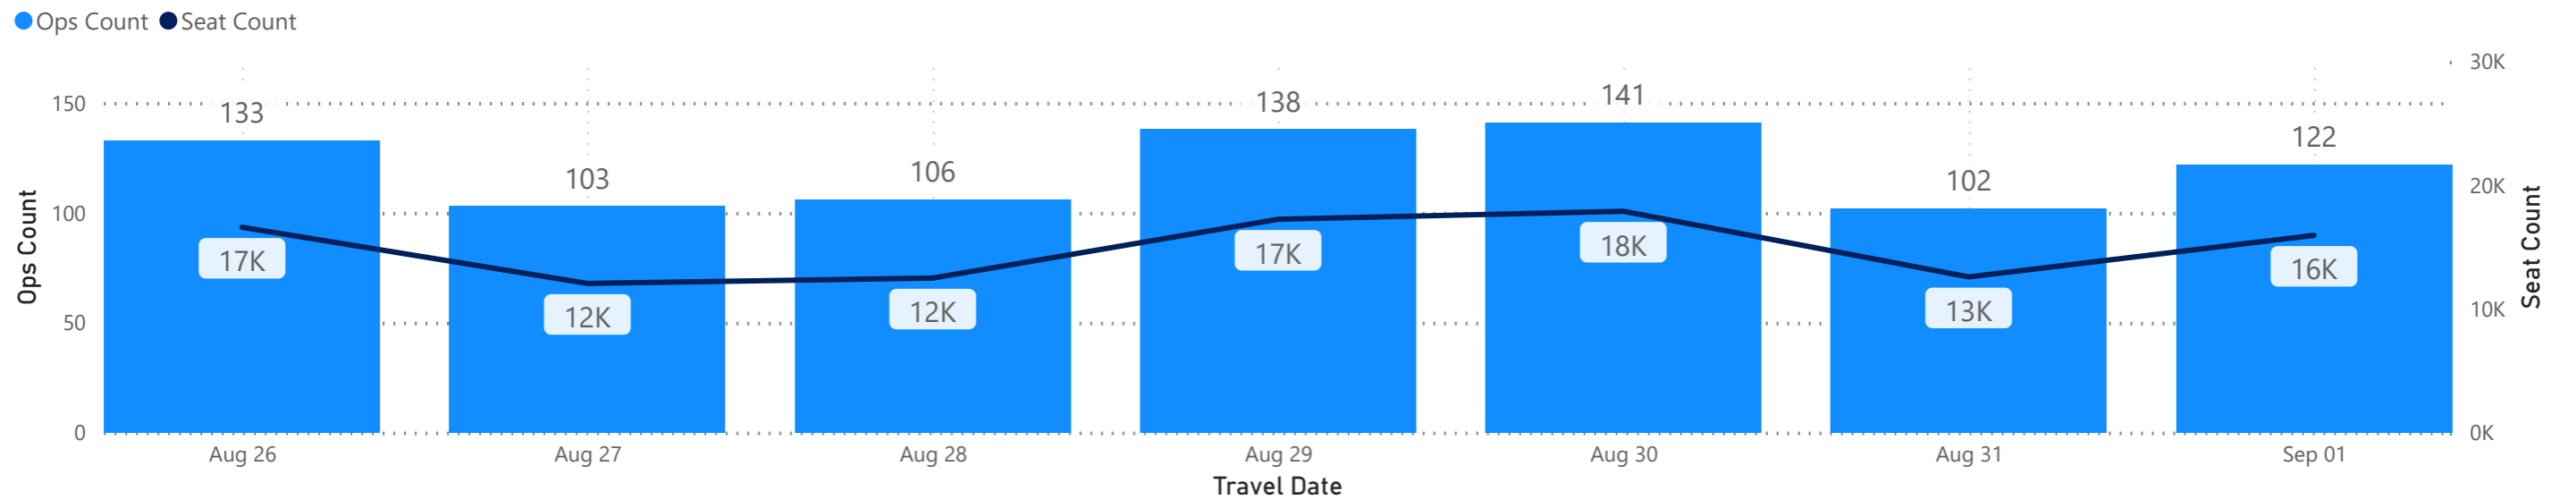

Scheduled Departures and Seats by Hour

Travel Date	Monday, August 26, 2024		Tuesday, August 27, 2024		Wednesday, August 28, 2024		Thursday, August 29, 2024		Friday, August 30, 2024		Saturday, August 31, 2024		Sunday, September 01, 2024	
Hour	Ops	Seats	Ops	Seats	Ops	Seats	Ops	Seats	Ops	Seats	Ops	Seats	Ops	Seats
0														
1														
2														
3														
4														
5	2	372			1	172	1	186	2	372	2	361	1	186
6	17	2,239	14	1,753	15	1,925	17	2,239	20	2,773	13	1,635	14	1,965
7	13	1,693	11	1,431	10	1,259	13	1,693	13	1,693	11	1,451	10	1,318
8	13	1,573	9	950	11	1,198	11	1,245	12	1,387	12	1,367	13	1,608
9	5	794	5	799	3	422	6	931	4	627	3	428	4	675
10	5	423	5	510	4	373	7	746	5	423	5	550	8	953
11	7	586	6	516	7	580	8	772	8	772	4	390	4	511
12	10	1,233	5	624	6	828	10	1,263	10	1,263	10	1,248	10	1,419
13	5	602	5	602	5	602	8	1,050	8	990	4	526	5	717
14	12	1,398	9	840	8	790	8	770	10	1,142	8	837	9	913
15	8	1,190	7	1,012	7	1,012	7	997	7	997	7	1,006	6	837
16	9	1,079	7	732	8	822	10	1,265	10	1,235	9	921	10	1,295
17	10	937	10	1,047	9	971	11	1,123	10	937	6	650	10	1,002
18	9	1,338	5	729	7	900	8	1,171	12	1,805	5	838	8	1,145
19	3	338	2	152	2	152	7	888	5	675	2	152	3	283
20	2	314	2	274	1	186	4	588	2	314			4	588
21	3	476	1	76	2	290	2	306	3	476	1	214	3	520
22														
23														
Total	133	16,585	103	12,047	106	12,482	138	17,233	141	17,881	102	12,574	122	15,935

Departures

Hour and Ops Count by Date