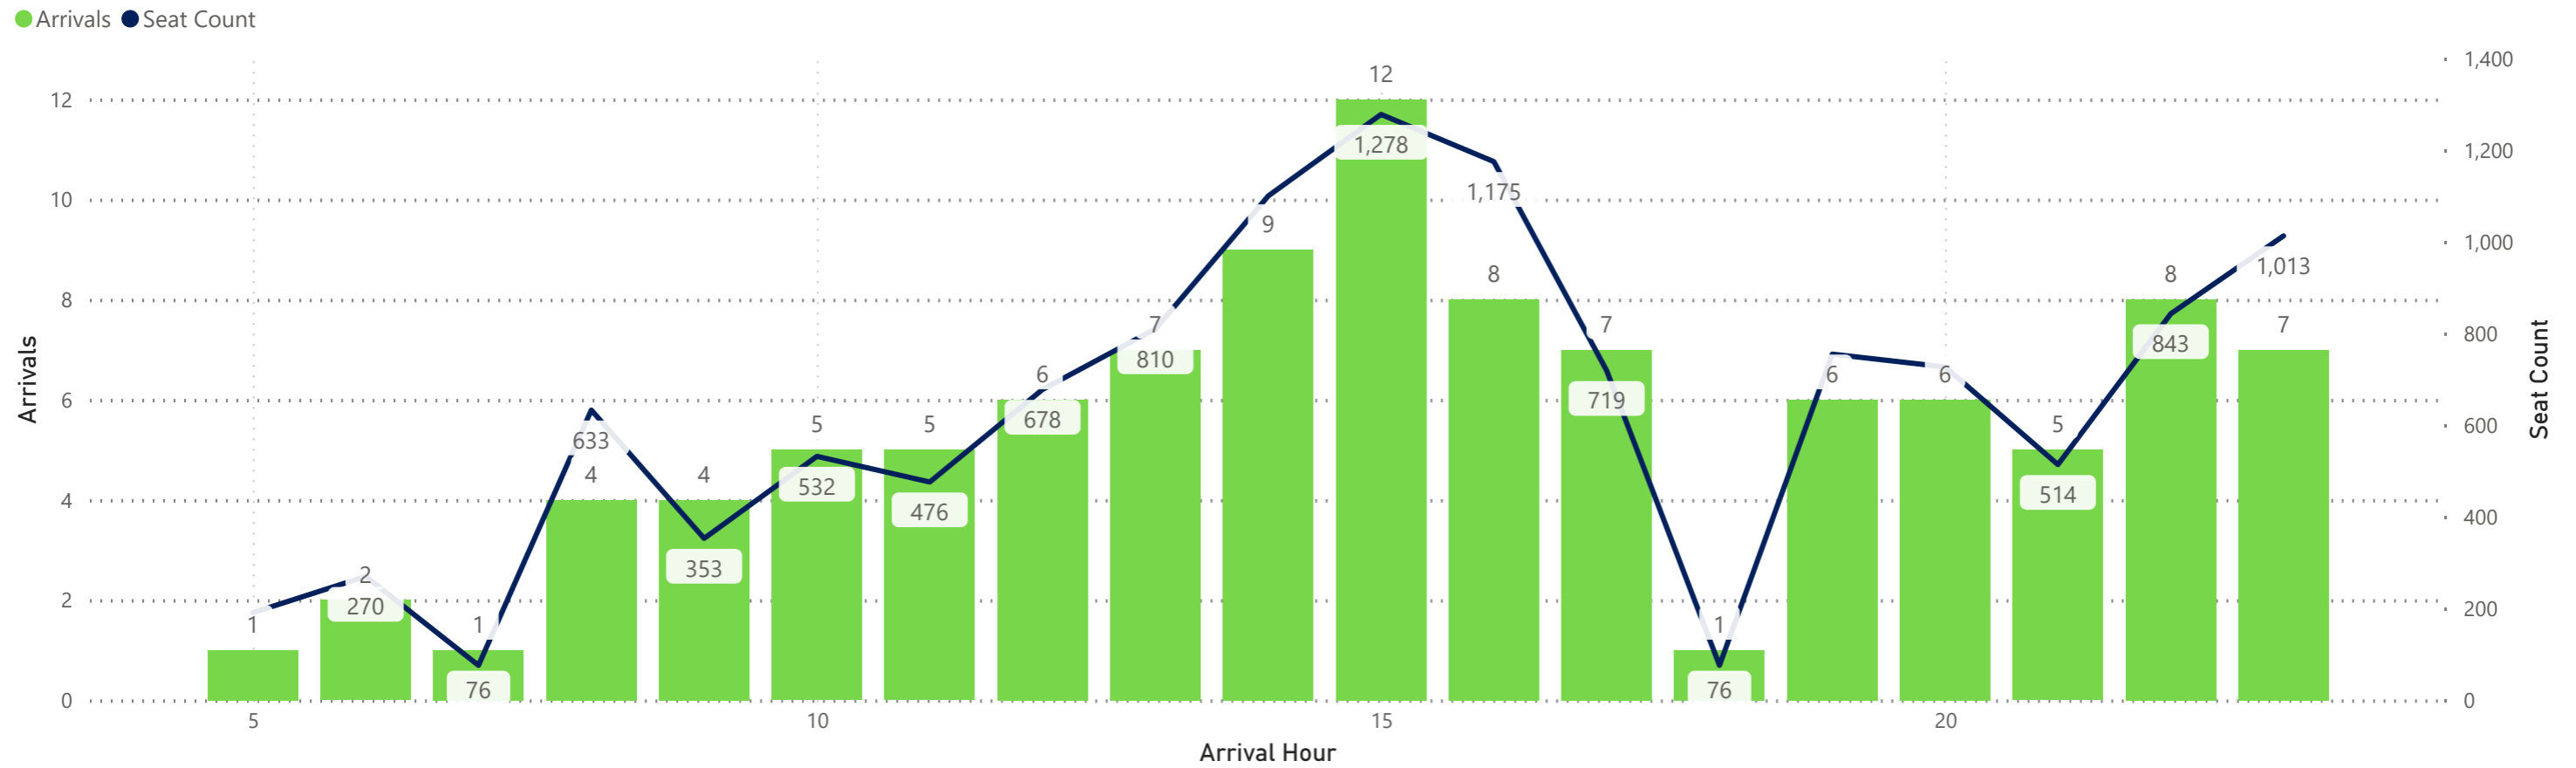

Arrivals by Airline - Earliest and Latest

Airline Code	AA		AC		AS		BA		DL		F9		G4		MX		SY		UA		VB		WN	
Travel Date	Earliest	Latest	Earliest	Latest	Earliest	Latest	Earliest	Latest	Earliest	Latest	Earliest	Latest	Earliest	Latest	Earliest	Latest	Earliest	Latest	Earliest	Latest	Earliest	Latest	Earliest	Latest
Monday, August 26, 2024	0:29	23:57	14:51	22:31	17:42	17:42	19:45	19:45	5:14	23:53	0:57	23:57	11:55	23:13					9:38	23:59			12:35	23:10
Tuesday, August 27, 2024	6:59	23:57	14:51	22:31	17:42	17:42			5:04	23:53	8:22	23:30			8:47	20:06			9:38	23:59			12:50	22:05
Wednesday, August 28, 2024	6:59	23:57	14:51	22:31	17:42	17:42	19:50	19:50	5:04	23:53	11:35	22:03							9:38	23:59			12:50	22:05
Thursday, August 29, 2024	0:29	23:57	14:51	22:31	17:42	17:42			5:14	23:53	0:45	23:19	14:13	21:35	8:47	20:06	18:10	18:10	9:38	23:59			12:35	23:10
Friday, August 30, 2024	0:29	23:57	14:51	22:31	17:42	17:42	19:55	19:55	5:14	23:53	0:03	22:28	10:36	23:42					9:38	23:59			12:35	23:10
Saturday, August 31, 2024	7:34	22:32	14:51	22:31	17:42	17:42	19:45	19:45	5:04	23:53	0:56	23:25	9:10	20:34					9:38	23:59	21:00	21:00	12:15	22:35
Sunday, September 01, 2024	0:29	23:57	14:51	22:31	17:42	17:42	19:50	19:50	5:14	23:53	0:45	23:19	14:13	21:35	8:47	20:06			9:38	23:59			11:50	22:25

Hourly Departures

Hourly Arrivals

Hourly Departures

Hourly Arrivals

Hourly Departures

● Departures ● Seat Count

Hourly Arrivals

● Arrivals ● Seat Count