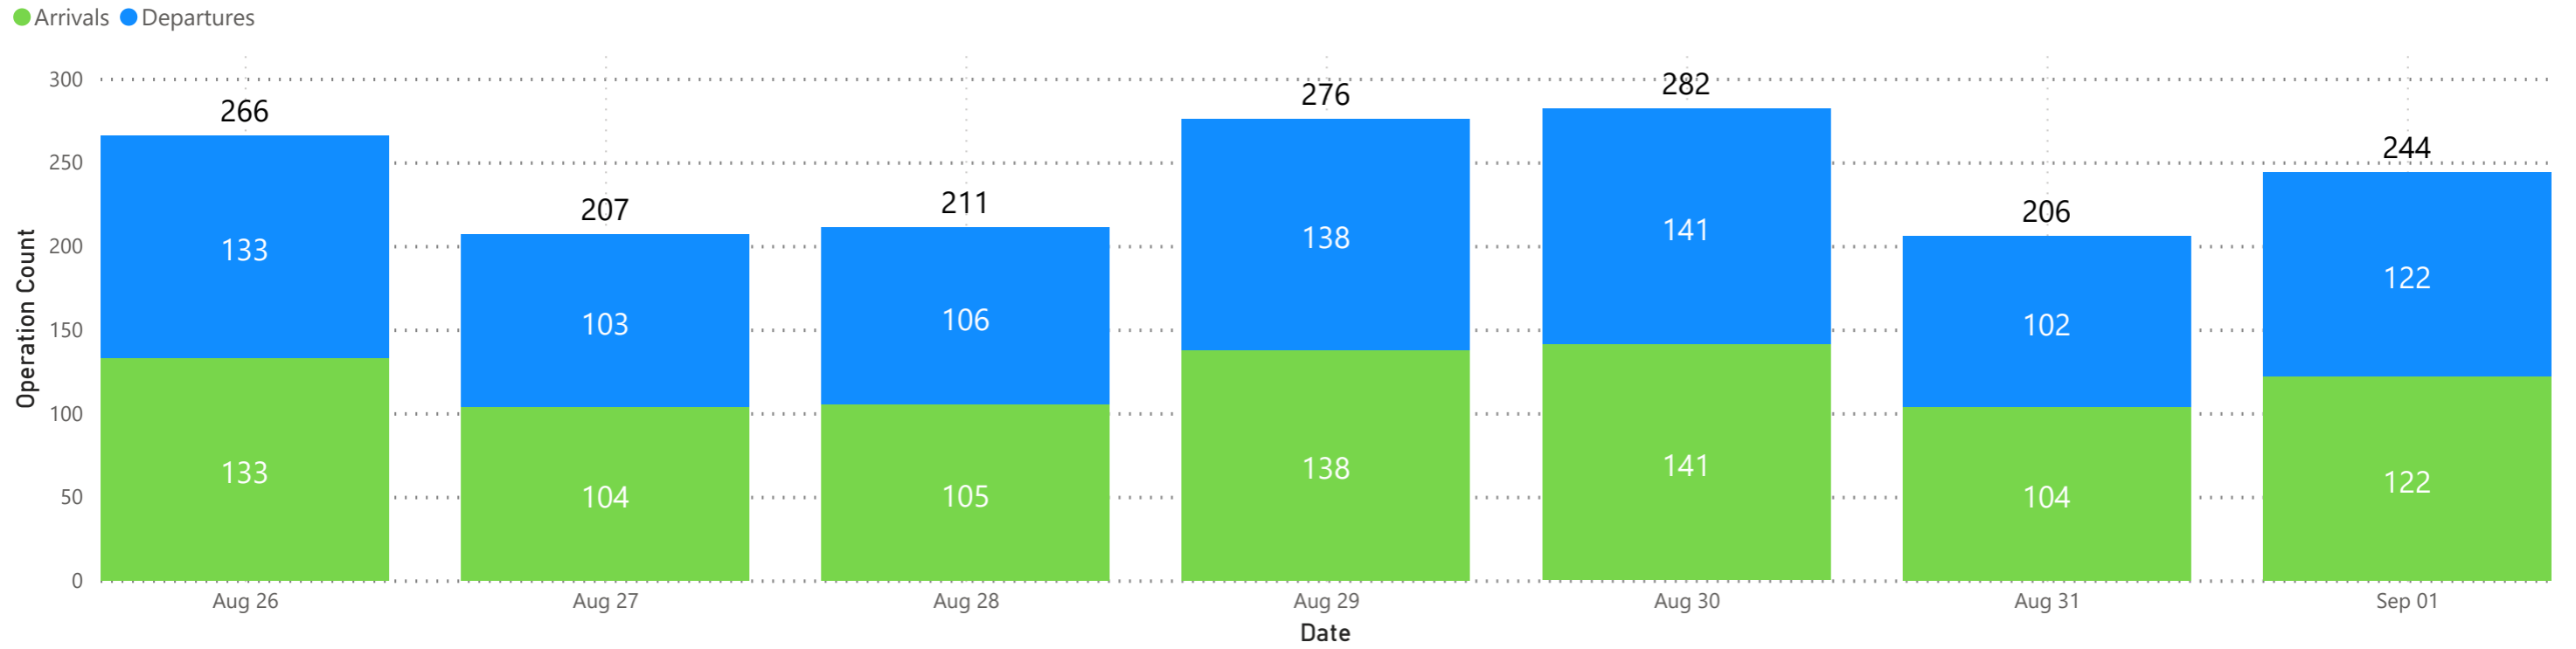

CVG Flight Schedule Summary

Daily Operations and Daily Scheduled Seats