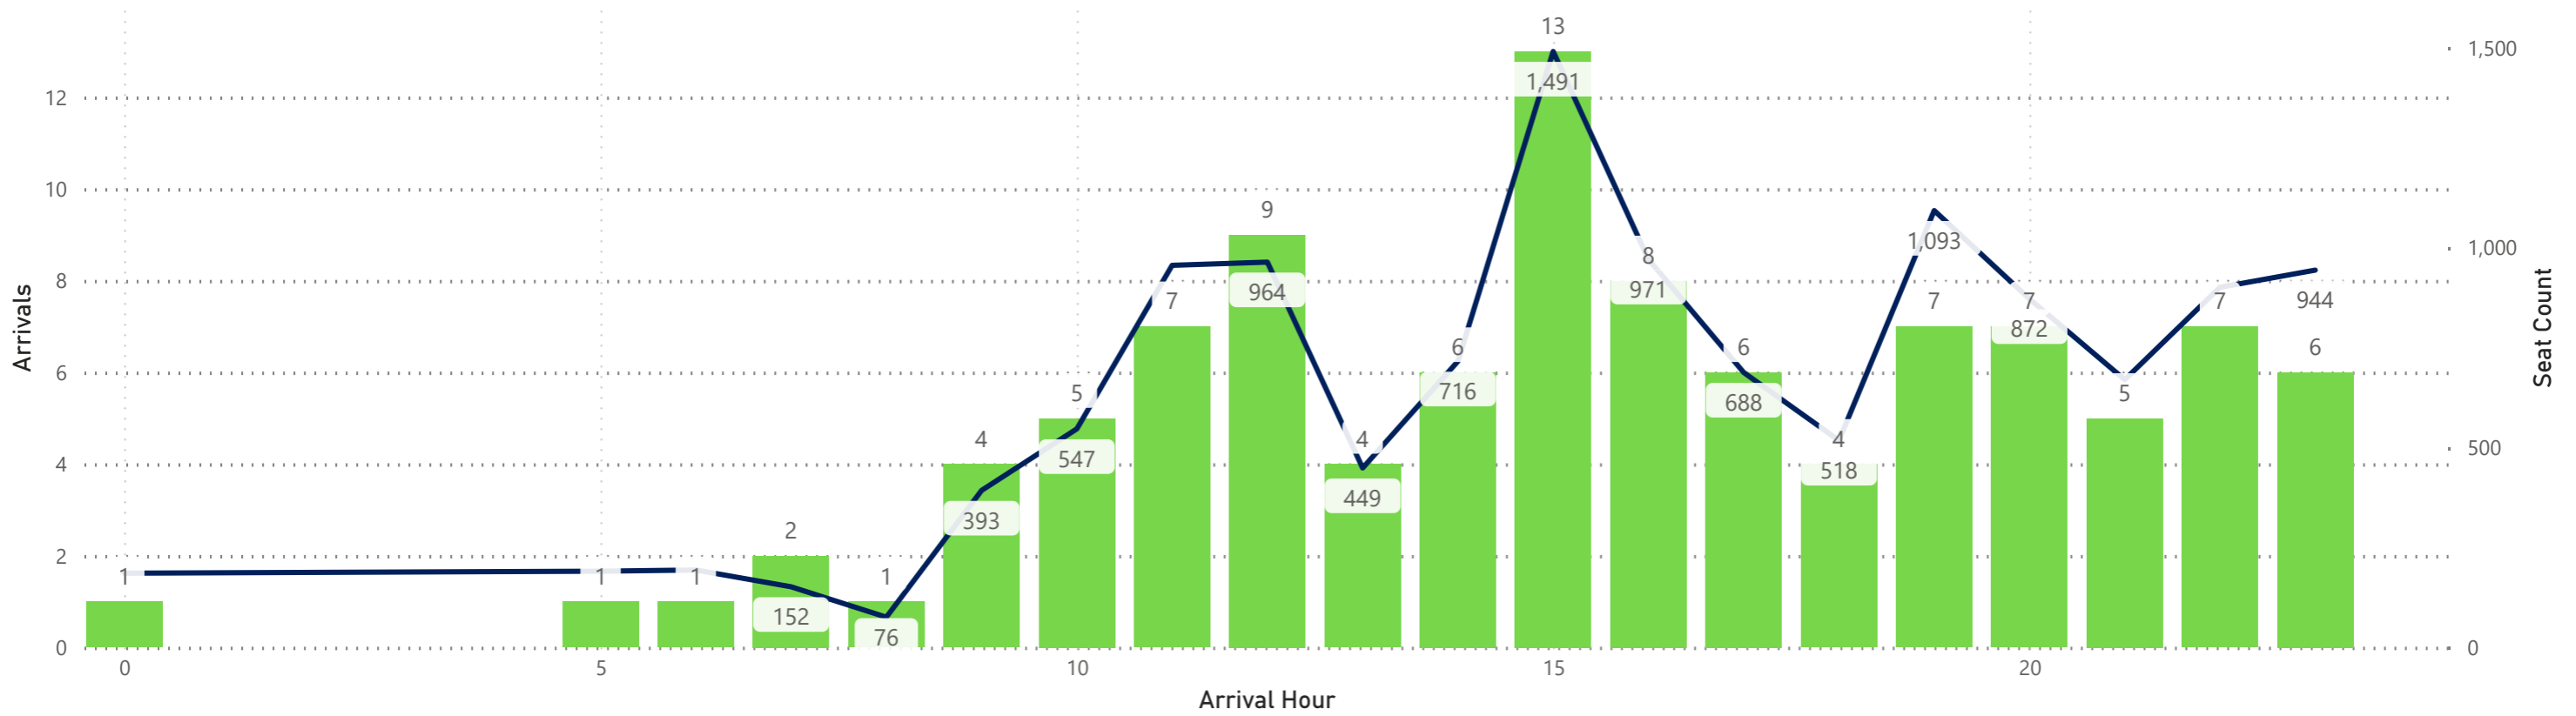

CVG Flight Schedule Summary

Departures by Airline - Earliest and Latest

Airline Code	AA		AC		AS		BA		DL		F9		G4		MX		SY		UA		VB		WN	
Travel Date	Earliest	Latest	Earliest	Latest	Earliest	Latest	Earliest	Latest	Earliest	Latest	Earliest	Latest	Earliest	Latest	Earliest	Latest	Earliest	Latest	Earliest	Latest	Earliest	Latest	Earliest	Latest
Monday, August 26, 2024	6:00	21:15	7:35	15:35	18:43	18:43	21:50	21:50	6:00	18:38	5:40	21:28	7:10	18:37					6:00	19:45			6:00	18:55
Tuesday, August 27, 2024	6:00	21:15	7:35	15:35	18:43	18:43			6:00	18:38	6:50	15:04			9:33	20:47			6:00	19:45			6:00	17:20
Wednesday, August 28, 2024	5:40	21:15	7:35	15:35	18:43	18:43	21:50	21:50	6:00	18:38	6:15	20:13							6:00	19:45			6:00	17:20
Thursday, August 29, 2024	6:00	21:15	7:35	15:35	18:43	18:43			6:00	19:59	5:45	21:08	9:00	16:59	9:33	20:47	19:00	19:00	6:00	19:45			6:00	18:55
Friday, August 30, 2024	6:00	21:46	7:35	15:35	18:43	18:43	21:45	21:45	6:00	19:59	5:40	21:30	6:00	18:47					6:00	19:45			6:00	18:55
Saturday, August 31, 2024	6:00	18:11	7:35	15:35	18:43	18:43	21:50	21:50	6:00	19:45	5:30	18:14	10:00	15:58					6:00	19:45			5:35	16:45
Sunday, September 01, 2024	6:00	21:15	7:35	15:35	18:43	18:43	21:55	21:55	6:00	18:43	5:45	21:08	9:00	16:59	9:33	20:47			6:00	19:45	10:00	10:00	6:25	18:40

Hourly Departures

● Departures ● Seat Count

Hourly Arrivals

● Arrivals ● Seat Count

Hourly Departures

Hourly Arrivals

Hourly Departures

Departures Seat Count

Hourly Arrivals

Arrivals Seat Count

Hourly Departures

Hourly Arrivals