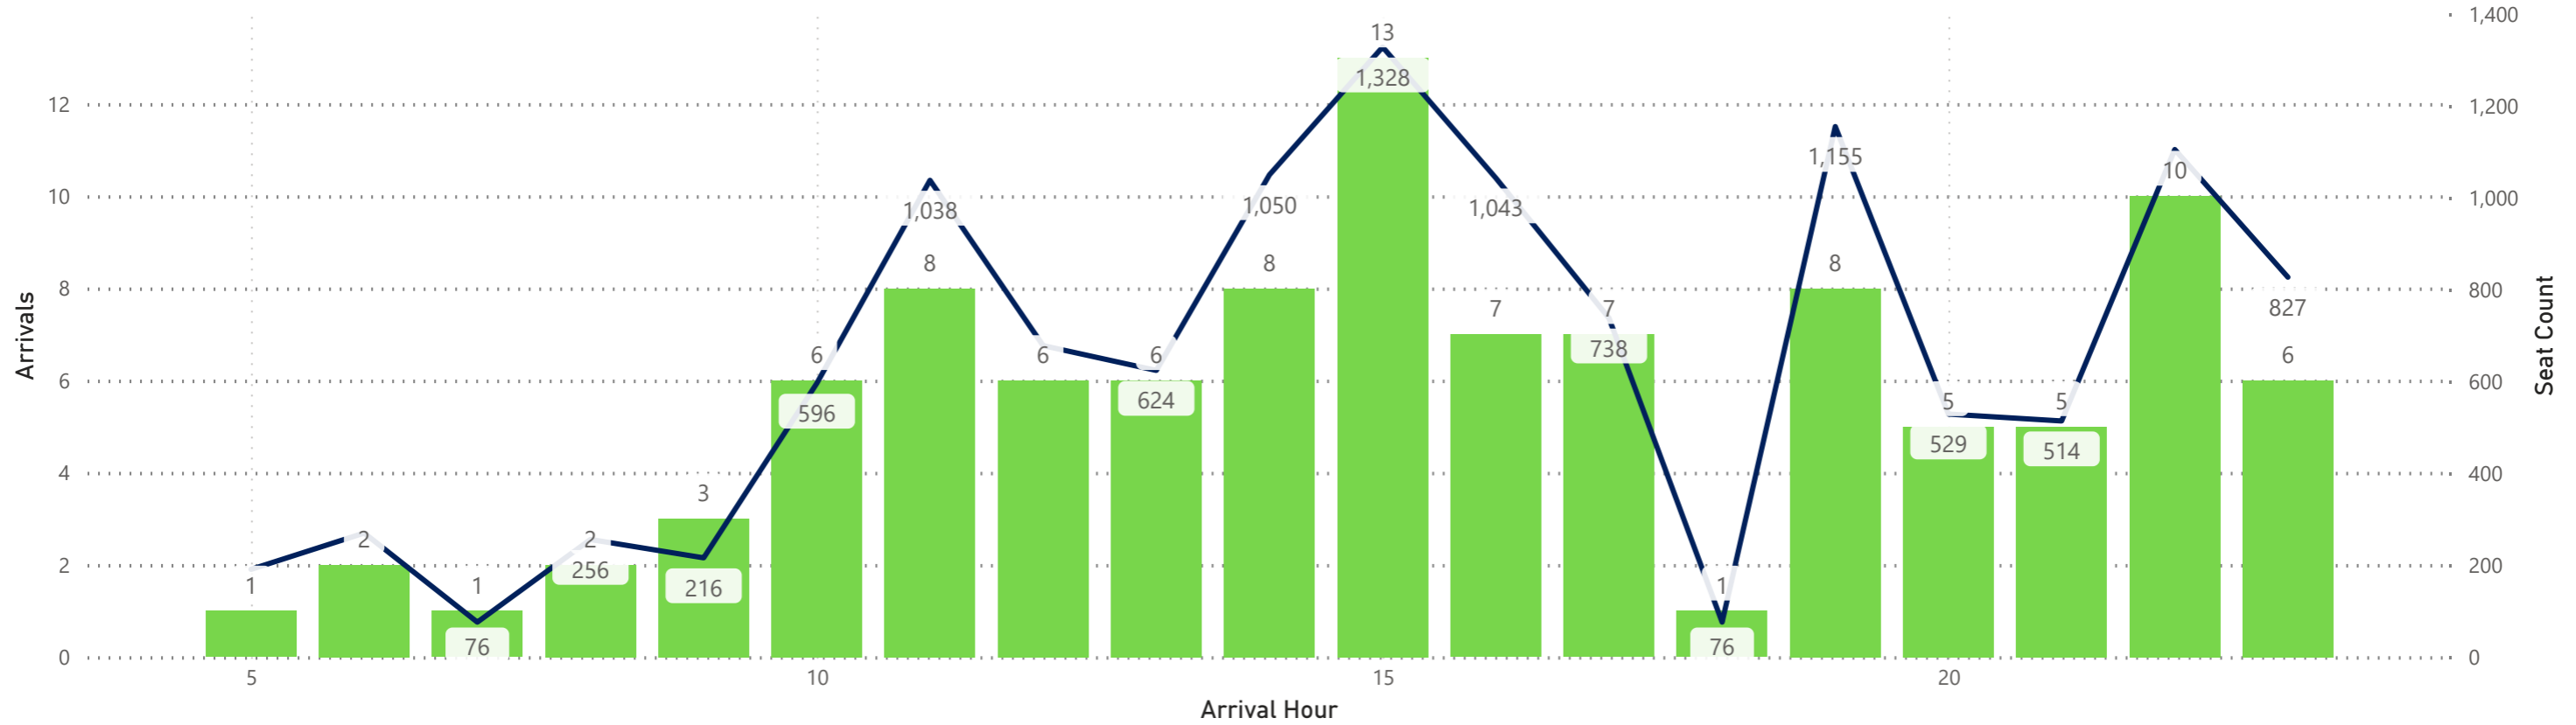

CVG Flight Schedule Summary

Departures by Airline - Earliest and Latest

Airline Code	AA		AC		AS		BA		DL		F9		G4		MX		SY		UA		VB		WN	
Travel Date	Earliest	Latest	Earliest	Latest	Earliest	Latest	Earliest	Latest	Earliest	Latest	Earliest	Latest	Earliest	Latest	Earliest	Latest	Earliest	Latest	Earliest	Latest	Earliest	Latest	Earliest	Latest
Monday, August 26, 2024	6:00	21:15	7:35	15:35	18:43	18:43	21:50	21:50	6:00	18:38	5:40	21:28	7:10	18:37					6:00	19:45			6:00	18:55
Tuesday, August 27, 2024	6:00	21:15	7:35	15:35	18:43	18:43			6:00	18:38	6:50	15:04			9:33	20:47			6:00	19:45			6:00	17:20
Wednesday, August 28, 2024	5:40	21:15	7:35	15:35	18:43	18:43	21:50	21:50	6:00	18:38	6:15	20:13							6:00	19:45			6:00	17:20
Thursday, August 29, 2024	6:00	21:15	7:35	15:35	18:43	18:43			6:00	19:59	5:45	21:08	9:00	16:59	9:33	20:47	19:00	19:00	6:00	19:45			6:00	18:55
Friday, August 30, 2024	6:00	21:46	7:35	15:35	18:43	18:43	21:45	21:45	6:00	19:59	5:40	21:30	6:00	18:47					6:00	19:45			6:00	18:55
Saturday, August 31, 2024	6:00	18:11	7:35	15:35	18:43	18:43	21:50	21:50	6:00	19:45	5:30	18:14	10:00	15:58					6:00	19:45			5:35	16:45
Sunday, September 01, 2024	6:00	21:15	7:35	15:35	18:43	18:43	21:55	21:55	6:00	18:43	5:45	21:08	9:00	16:59	9:33	20:47			6:00	19:45	10:00	10:00	6:25	18:40

Hourly Departures

Hourly Arrivals

Hourly Departures

Hourly Arrivals

Hourly Departures

● Departures ● Seat Count

Hourly Arrivals

● Arrivals ● Seat Count