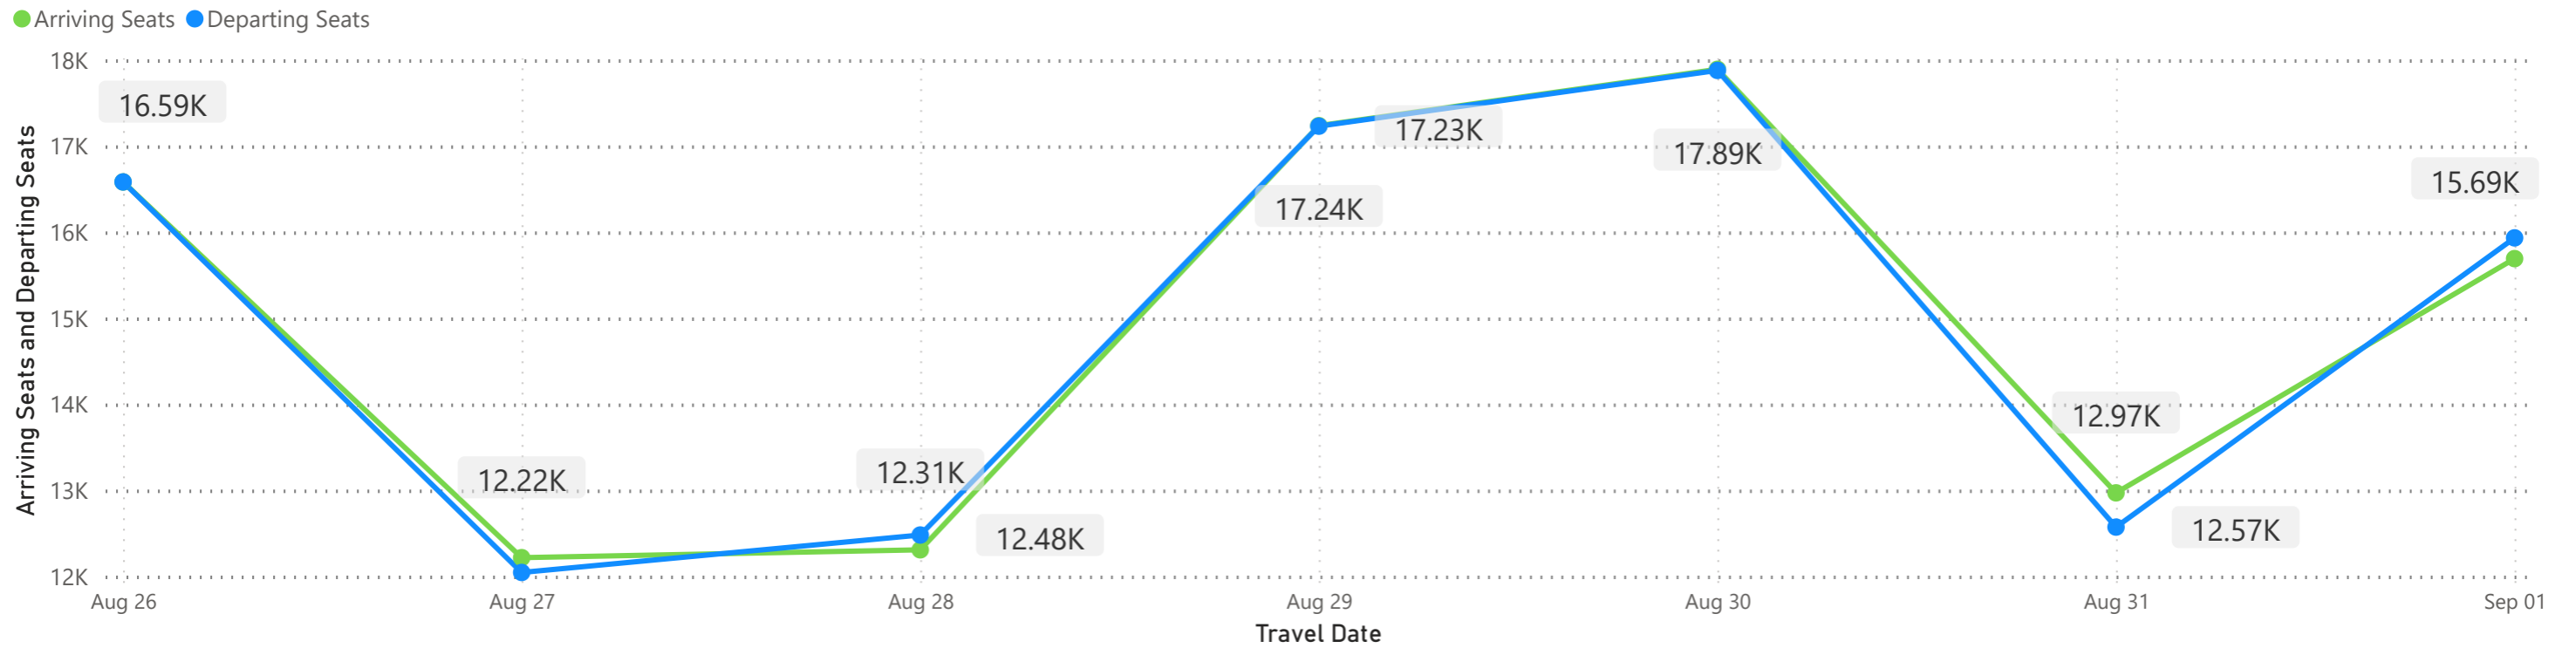

Arrivals
Hour and Ops Count by Date

CVG Flight Schedule Summary

Daily Operations and Daily Scheduled Seats

Daily Scheduled Seat Count

CVG Flight Schedule Summary

Daily Departures by Airline

Airline Code	Monday, August 26, 2024	Tuesday, August 27, 2024	Wednesday, August 28, 2024	Thursday, August 29, 2024	Friday, August 30, 2024	Saturday, August 31, 2024	Sunday, September 01, 2024	Total
AA	36	26	30	36	36	27	31	222
AC	2	2	2	2	2	2	2	14
AS	1	1	1	1	1	1	1	7
BA	1		1		1	1	1	5
DL	44	43	43	48	48	36	37	299
F9	16	4	5	16	16	9	16	82
G4	9			5	13	3	5	35
MX		4		5			5	14
SY				1				1
UA	19	18	19	19	19	17	17	128
VB							1	1
WN	5	5	5	5	5	6	6	37
Total	133	103	106	138	141	102	122	845

Daily Arrivals by Airline

Airline Code	Monday, August 26, 2024	Tuesday, August 27, 2024	Wednesday, August 28, 2024	Thursday, August 29, 2024	Friday, August 30, 2024	Saturday, August 31, 2024	Sunday, September 01, 2024	Total
AA	36	27	29	36	36	28	30	222
AC	2	2	2	2	2	2	2	14
AS	1	1	1	1	1	1	1	7
BA	1		1		1	1	1	5
DL	44	43	43	48	48	36	38	300
F9	16	4	5	16	16	9	16	82
G4	9			5	13	3	5	35
MX		4		5			5	14
SY				1				1
UA	19	18	19	19	19	17	18	129
VB						1		1
WN	5	5	5	5	5	6	6	37
Total	133	104	105	138	141	104	122	847