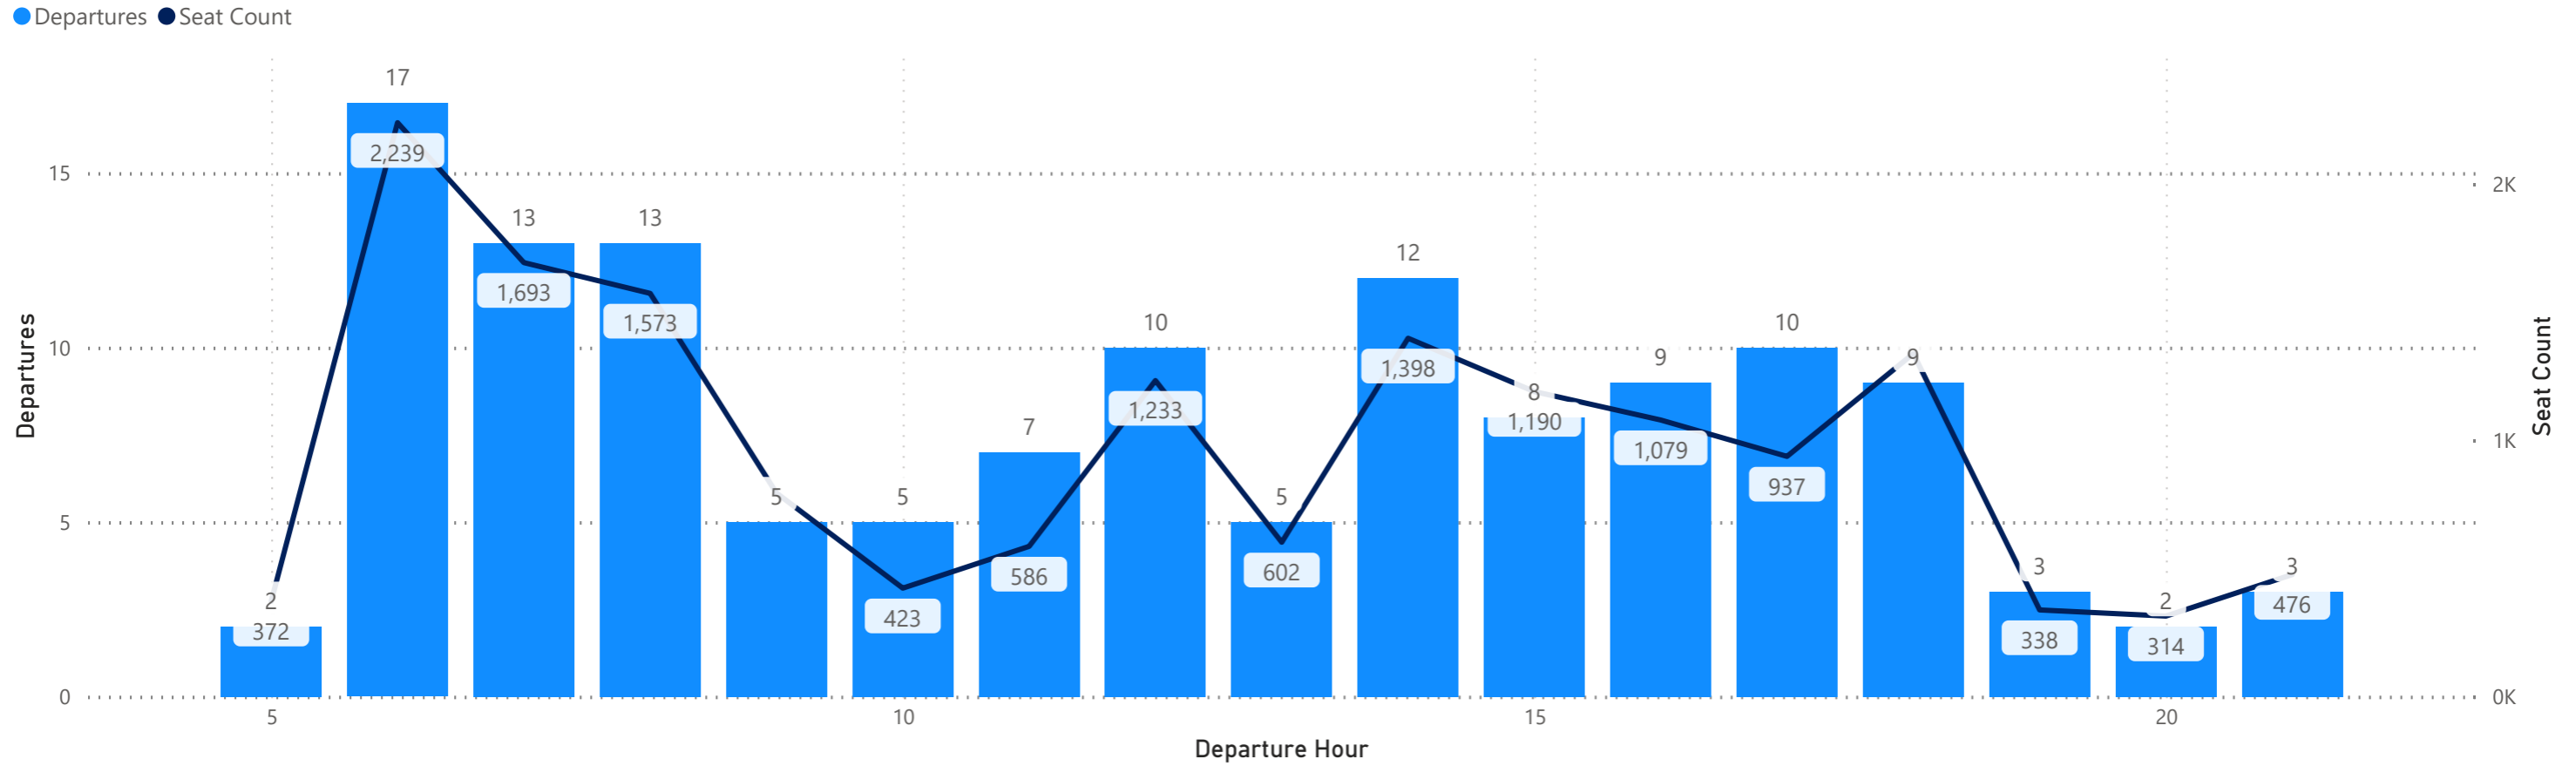

Hourly Departures