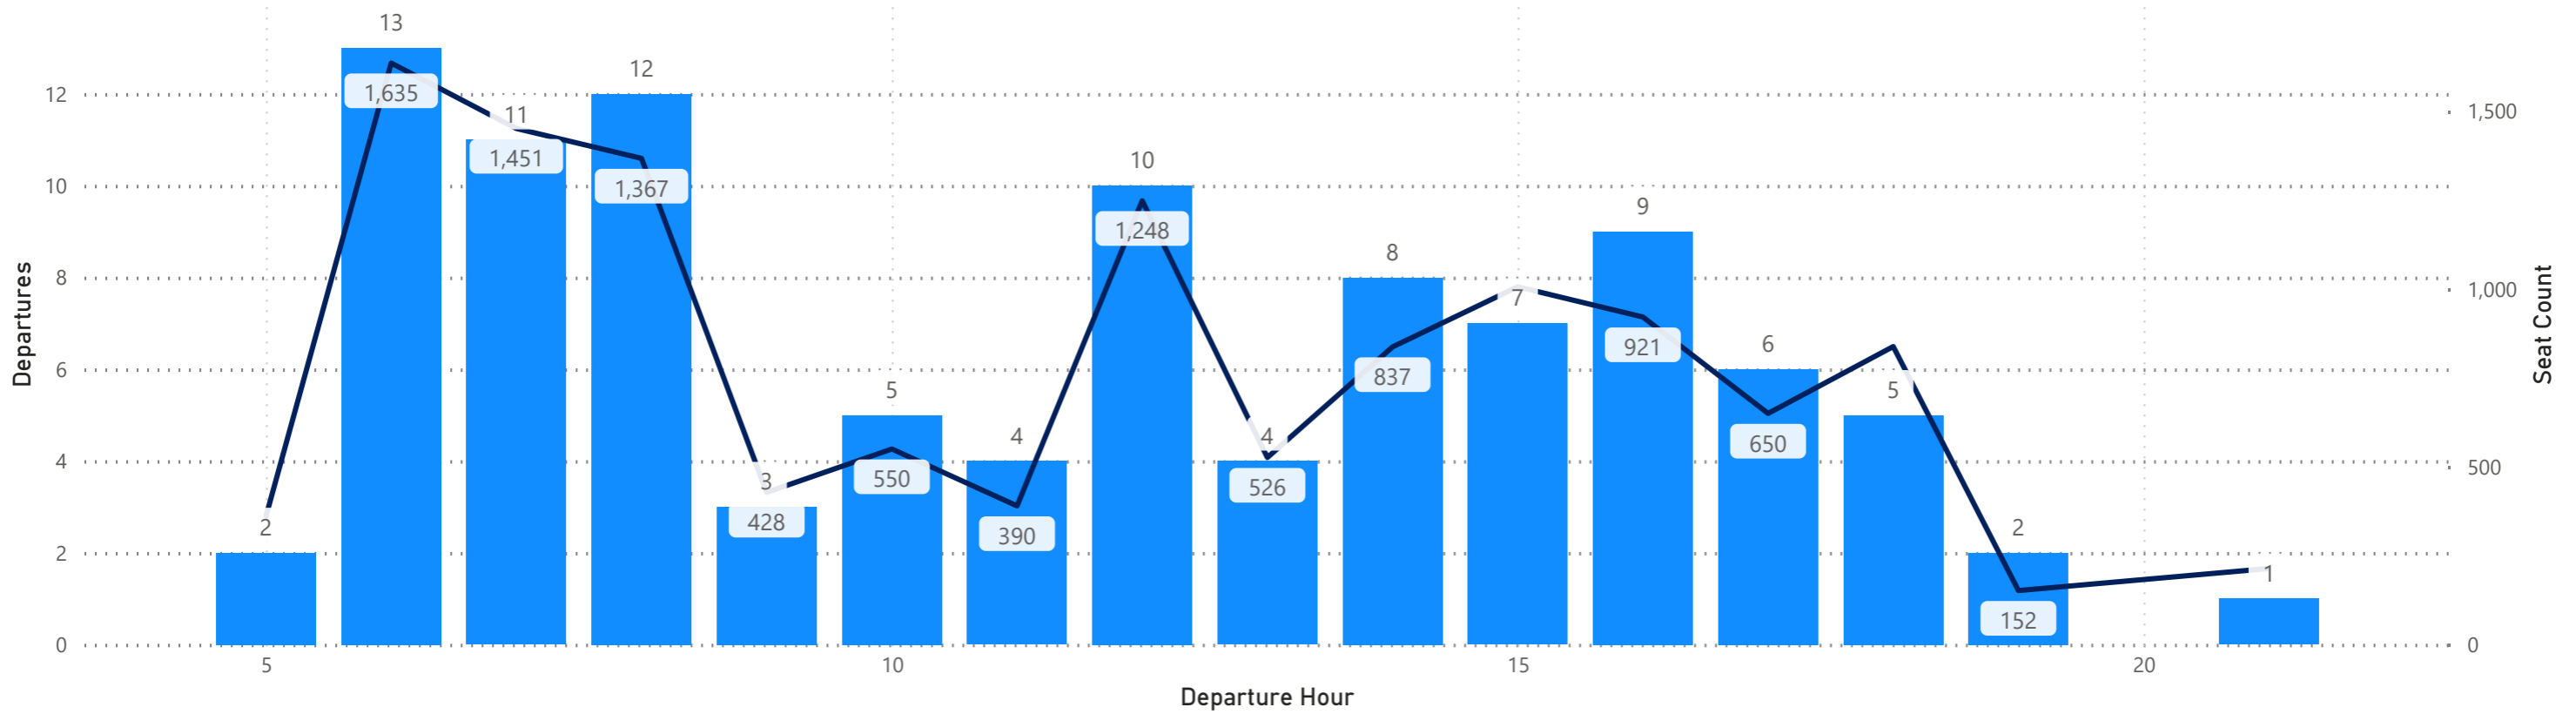

Arrivals by Airline - Earliest and Latest

Airline Code	AA		AC		AS		BA		DL		F9		G4		MX		SY		UA		VB		WN	
Travel Date	Earliest	Latest	Earliest	Latest	Earliest	Latest	Earliest	Latest	Earliest	Latest	Earliest	Latest	Earliest	Latest	Earliest	Latest	Earliest	Latest	Earliest	Latest	Earliest	Latest	Earliest	Latest
Monday, August 26, 2024	0:29	23:57	14:51	22:31	17:42	17:42	19:45	19:45	5:14	23:53	0:57	23:57	11:55	23:13					9:38	23:59			12:35	23:10
Tuesday, August 27, 2024	6:59	23:57	14:51	22:31	17:42	17:42			5:04	23:53	8:22	23:30			8:47	20:06			9:38	23:59			12:50	22:05
Wednesday, August 28, 2024	6:59	23:57	14:51	22:31	17:42	17:42	19:50	19:50	5:04	23:53	11:35	22:03							9:38	23:59			12:50	22:05
Thursday, August 29, 2024	0:29	23:57	14:51	22:31	17:42	17:42			5:14	23:53	0:45	23:19	14:13	21:35	8:47	20:06	18:10	18:10	9:38	23:59			12:35	23:10
Friday, August 30, 2024	0:29	23:57	14:51	22:31	17:42	17:42	19:55	19:55	5:14	23:53	0:03	22:28	10:36	23:42					9:38	23:59			12:35	23:10
Saturday, August 31, 2024	7:34	22:32	14:51	22:31	17:42	17:42	19:45	19:45	5:04	23:53	0:56	23:25	9:10	20:34					9:38	23:59	21:00	21:00	12:15	22:35
Sunday, September 01, 2024	0:29	23:57	14:51	22:31	17:42	17:42	19:50	19:50	5:14	23:53	0:45	23:19	14:13	21:35	8:47	20:06			9:38	23:59			11:50	22:25

Hourly Departures

● Departures ● Seat Count

Hourly Arrivals

● Arrivals ● Seat Count

Hourly Departures

Hourly Arrivals

Hourly Departures

Departures Seat Count

Hourly Arrivals

Arrivals Seat Count

Hourly Departures

Hourly Arrivals