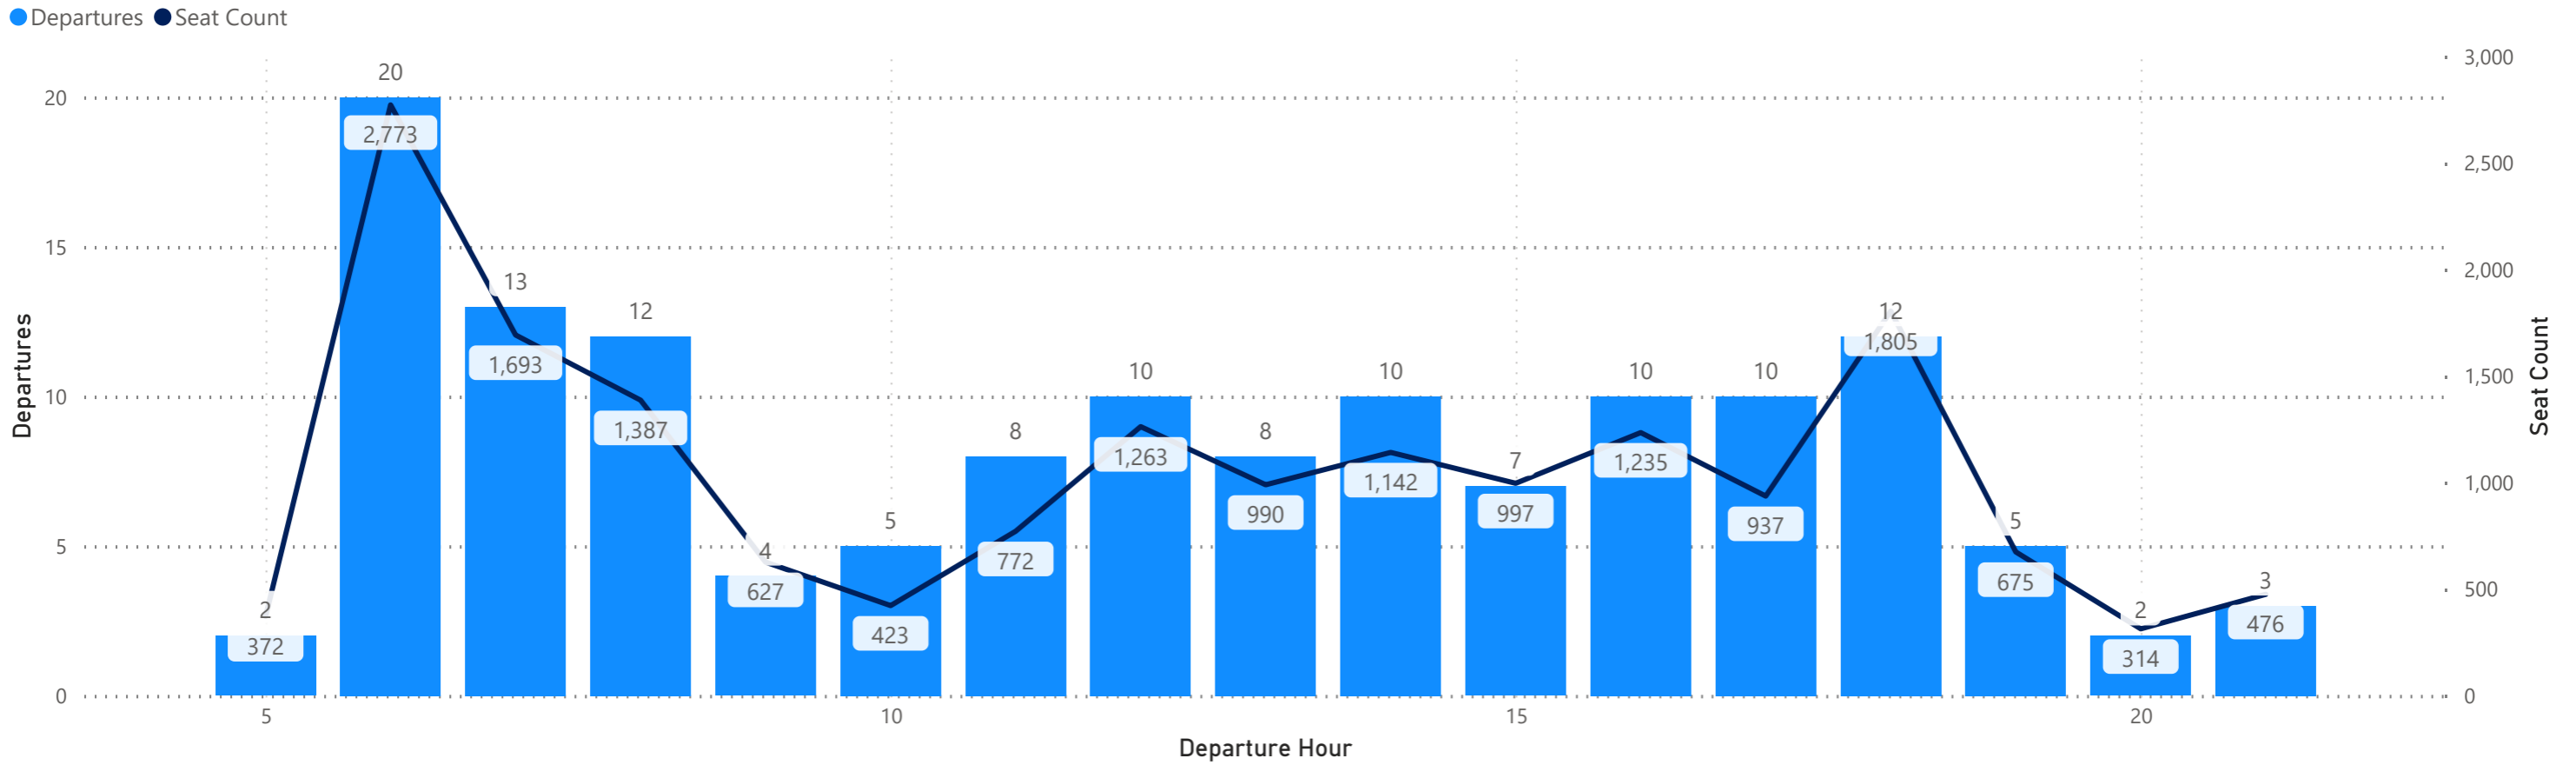

CVG Flight Schedule Summary

Departures by Airline - Earliest and Latest

Airline Code	AA		AC		AS		BA		DL		F9		G4		MX		SY		UA		VB		WN	
Travel Date	Earliest	Latest	Earliest	Latest	Earliest	Latest	Earliest	Latest	Earliest	Latest	Earliest	Latest	Earliest	Latest	Earliest	Latest	Earliest	Latest	Earliest	Latest	Earliest	Latest	Earliest	Latest
Monday, August 26, 2024	6:00	21:15	7:35	15:35	18:43	18:43	21:50	21:50	6:00	18:38	5:40	21:28	7:10	18:37					6:00	19:45			6:00	18:55
Tuesday, August 27, 2024	6:00	21:15	7:35	15:35	18:43	18:43			6:00	18:38	6:50	15:04			9:33	20:47			6:00	19:45			6:00	17:20
Wednesday, August 28, 2024	5:40	21:15	7:35	15:35	18:43	18:43	21:50	21:50	6:00	18:38	6:15	20:13							6:00	19:45			6:00	17:20
Thursday, August 29, 2024	6:00	21:15	7:35	15:35	18:43	18:43			6:00	19:59	5:45	21:08	9:00	16:59	9:33	20:47	19:00	19:00	6:00	19:45			6:00	18:55
Friday, August 30, 2024	6:00	21:46	7:35	15:35	18:43	18:43	21:45	21:45	6:00	19:59	5:40	21:30	6:00	18:47					6:00	19:45			6:00	18:55
Saturday, August 31, 2024	6:00	18:11	7:35	15:35	18:43	18:43	21:50	21:50	6:00	19:45	5:30	18:14	10:00	15:58					6:00	19:45			5:35	16:45
Sunday, September 01, 2024	6:00	21:15	7:35	15:35	18:43	18:43	21:55	21:55	6:00	18:43	5:45	21:08	9:00	16:59	9:33	20:47			6:00	19:45	10:00	10:00	6:25	18:40

Hourly Departures

● Departures ● Seat Count

Hourly Arrivals

● Arrivals ● Seat Count

Hourly Departures

Hourly Arrivals

Hourly Departures

Departures Seat Count

Hourly Arrivals

Arrivals Seat Count

Hourly Departures

Hourly Arrivals