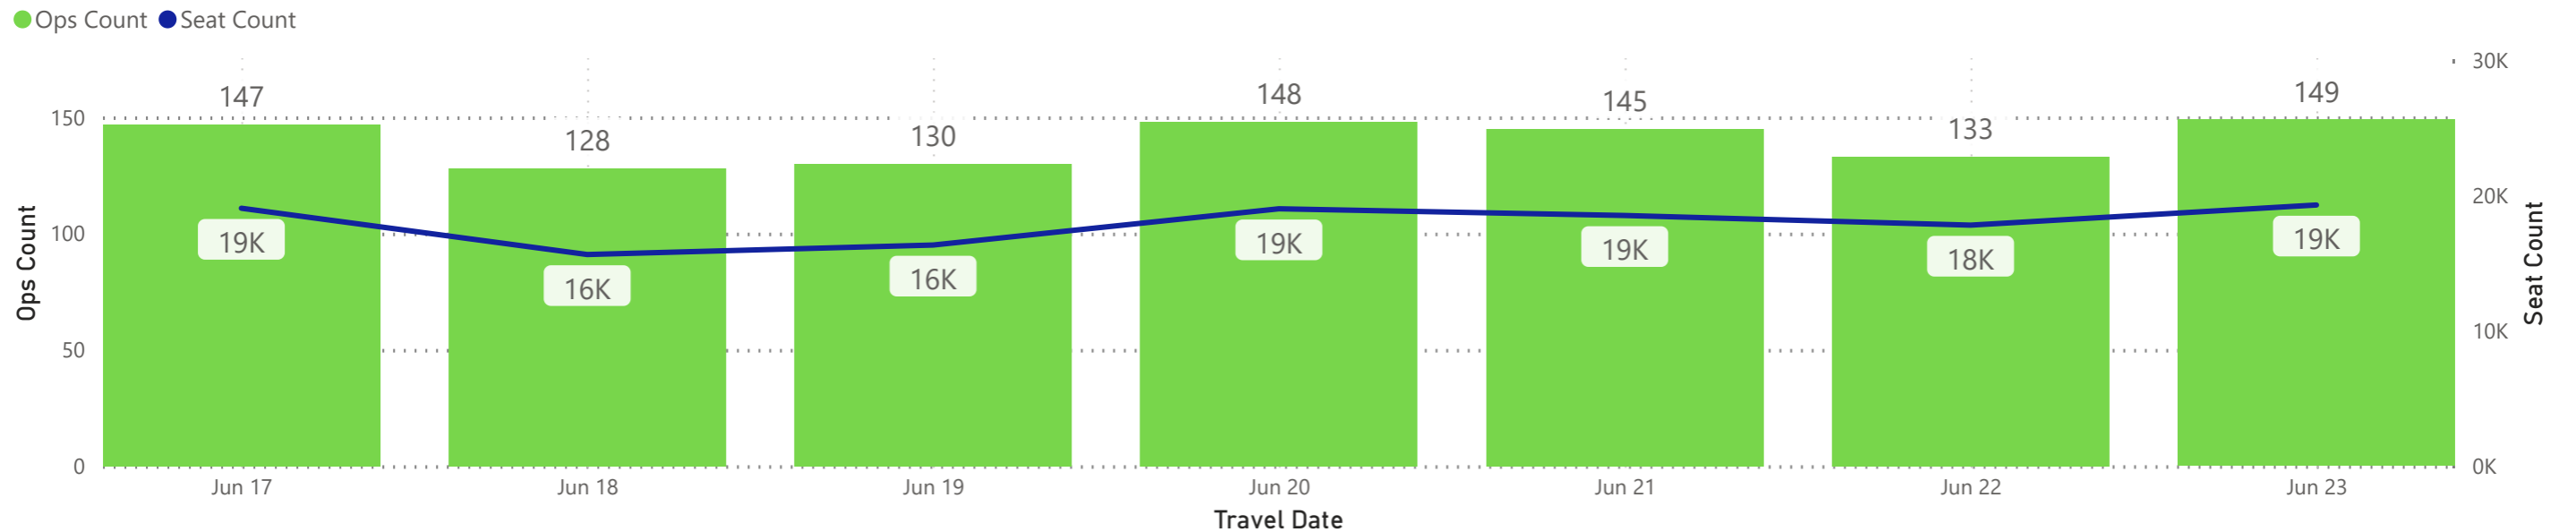

Departures

Hour and Ops Count by Date

CVG Flight Schedule Summary

Scheduled Arrivals and Seats by Hour

Travel Date	Monday, June 17, 2024		Tuesday, June 18, 2024		Wednesday, June 19, 2024		Thursday, June 20, 2024		Friday, June 21, 2024		Saturday, June 22, 2024		Sunday, June 23, 2024	
Hour	Ops	Seats	Ops	Seats	Ops	Seats	Ops	Seats	Ops	Seats	Ops	Seats	Ops	Seats
0	7	1,237	4	690	4	690	4	679	6	1,051	5	865	5	854
1							2	372	1	186			2	372
2														
3														
4														
5	1	191	1	191	1	191	1	191	1	191	1	191	1	191
6	1	194	1	194	1	194	1	194	1	194	1	194	1	194
7	3	338	2	152	2	152	2	152	3	338	2	262	2	152
8	3	447	3	404	2	267	4	581	3	447	2	253	4	581
9	4	372	4	353	3	216	4	353	4	372	3	216	3	283
10	10	1,261	9	1,051	8	1,035	12	1,603	8	843	11	1,396	10	1,452
11	8	931	7	756	8	942	9	1,098	8	931	8	1,037	10	1,174
12	7	948	7	948	5	576	7	948	7	948	4	690	6	842
13	9	1,182	7	810	9	1,182	6	624	9	1,182	8	973	6	624
14	9	1,192	8	1,034	7	848	9	1,179	10	1,365	8	962	8	997
15	12	1,384	11	1,228	12	1,405	11	1,338	12	1,384	11	1,353	13	1,589
16	7	678	7	887	8	963	10	1,236	7	628	7	915	9	994
17	11	1,513	9	1,061	9	1,171	10	1,308	11	1,513	10	1,278	10	1,321
18	6	960	2	233	3	419	5	774	6	960	6	830	5	774
19	9	1,238	10	1,336	11	1,604	8	940	8	998	10	1,455	9	1,184
20	10	1,219	10	1,233	10	1,221	13	1,615	9	1,136	10	1,185	15	1,936
21	6	640	6	670	5	484	5	484	7	716	4	578	5	484
22	11	1,262	11	1,262	10	1,076	14	1,820	11	1,262	11	1,505	13	1,604
23	13	1,866	9	1,141	12	1,699	11	1,524	13	1,873	11	1,667	12	1,691
Total	147	19,053	128	15,634	130	16,335	148	19,013	145	18,518	133	17,805	149	19,293

Arrivals
Hour and Ops Count by Date

CVG Flight Schedule Summary

Daily Operations and Daily Scheduled Seats

● Arrivals ● Departures

Daily Scheduled Seat Count

● Arriving Seats ● Departing Seats

CVG Flight Schedule Summary