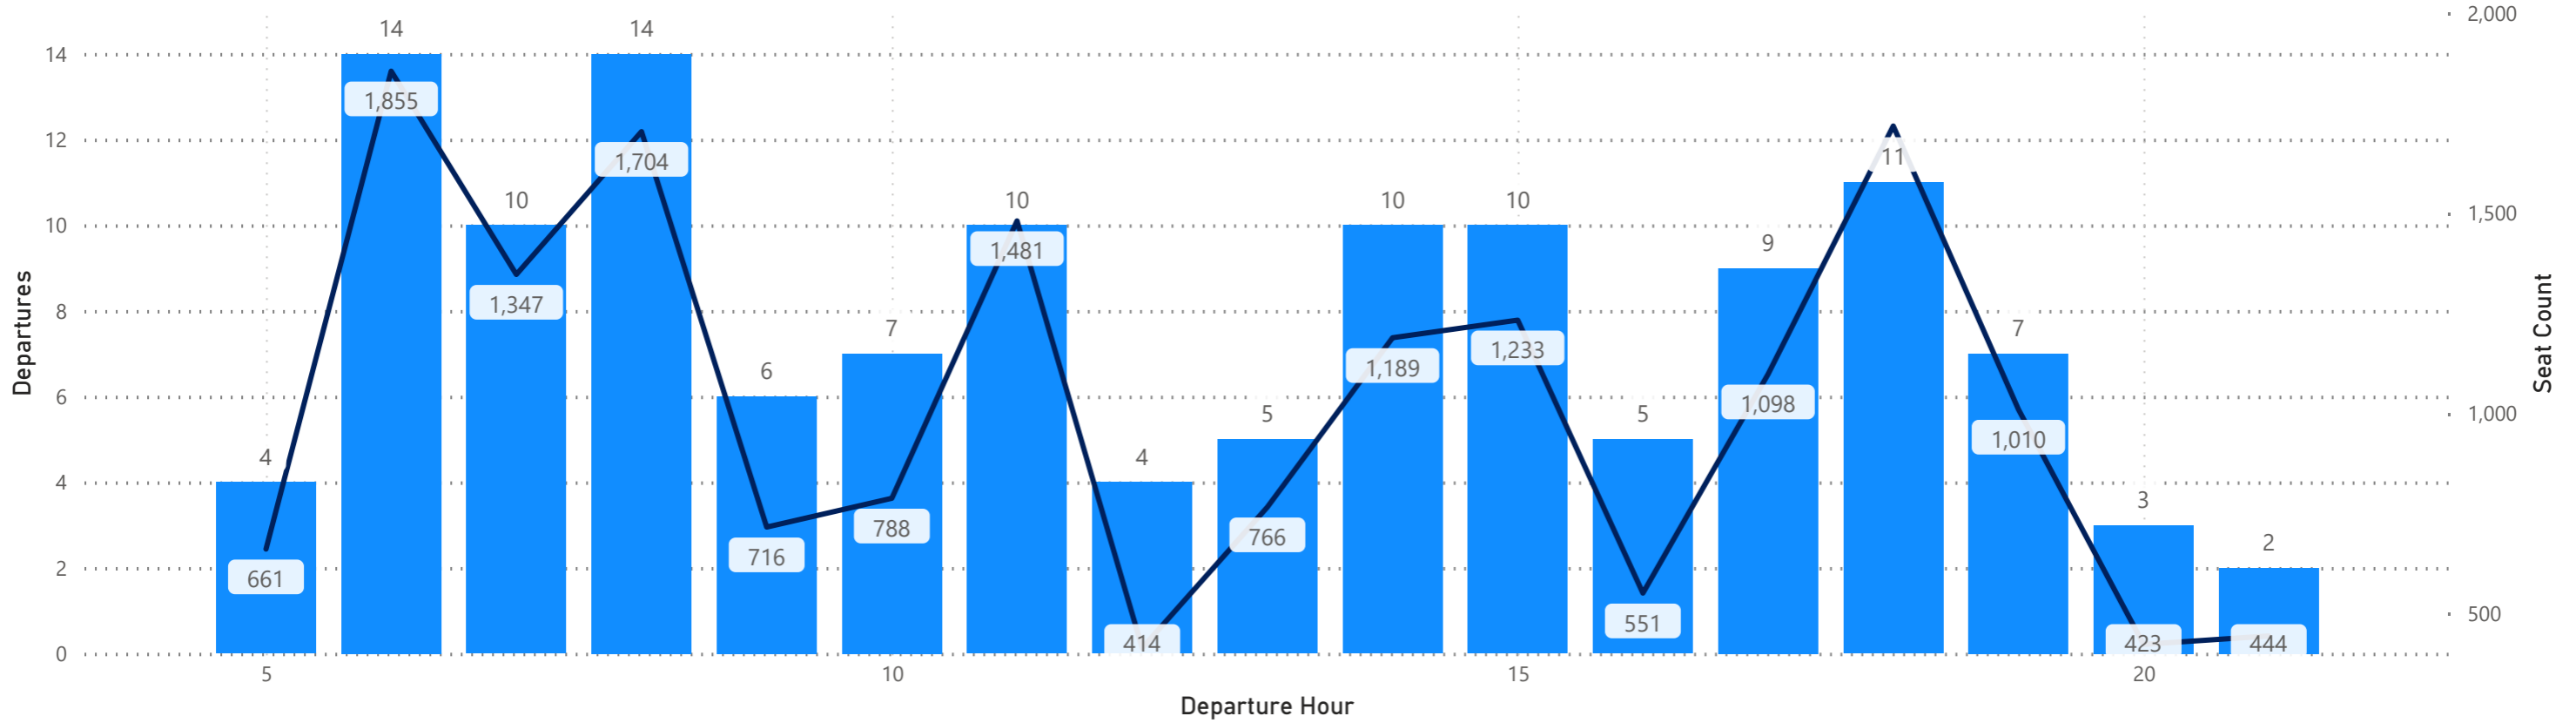

Arrivals by Airline - Earliest and Latest

Airline Code	AA		AC		AS		BA		DL		F9		G4		MX		SY		UA		VB		WN	
Travel Date	Earliest	Latest	Earliest	Latest	Earliest	Latest	Earliest	Latest	Earliest	Latest	Earliest	Latest	Earliest	Latest	Earliest	Latest	Earliest	Latest	Earliest	Latest	Earliest	Latest	Earliest	Latest
Monday, June 17, 2024	0:18	22:56	14:43	22:23	17:17	17:17	19:45	19:45	0:20	23:57	0:02	23:02	8:33	23:34			18:13	18:13	9:34	23:57			0:10	23:20
Tuesday, June 18, 2024	0:18	22:56	14:51	22:31	17:17	17:17			0:20	23:57	0:29	22:45	14:01	20:08	8:47	20:06			9:34	23:57			12:40	23:50
Wednesday, June 19, 2024	0:18	22:56	14:51	22:31	17:17	17:17	19:50	19:50	0:20	23:57	0:29	23:07	13:31	20:38			20:51	20:51	9:34	23:57			12:40	23:50
Thursday, June 20, 2024	0:18	22:56	14:51	22:31	17:17	17:17			0:20	23:57	1:13	23:26	8:36	23:41	8:47	20:06	10:31	10:31	9:34	23:57			0:10	23:20
Friday, June 21, 2024	0:18	22:56	14:51	22:31	17:17	17:17	19:55	19:55	0:20	23:57	0:05	23:02	8:33	23:34			18:13	18:13	9:34	23:57			0:10	23:20
Saturday, June 22, 2024	0:18	23:12	14:51	22:31	17:17	17:17	19:45	19:45	0:40	23:57	0:44	23:23	8:46	23:41					9:34	23:57	20:50	21:00	0:05	22:55
Sunday, June 23, 2024	0:18	22:56	14:51	22:31	17:17	17:17	19:50	19:50	0:20	23:57	1:17	23:26	8:36	23:41	8:47	20:06	19:04	19:04	9:34	23:57			0:10	20:40

Hourly Arrivals

● Arrivals ● Seat Count

Hourly Departures

Departures Seat Count

Hourly Arrivals

Arrivals Seat Cont

Hourly Departures

Departures Seat Count