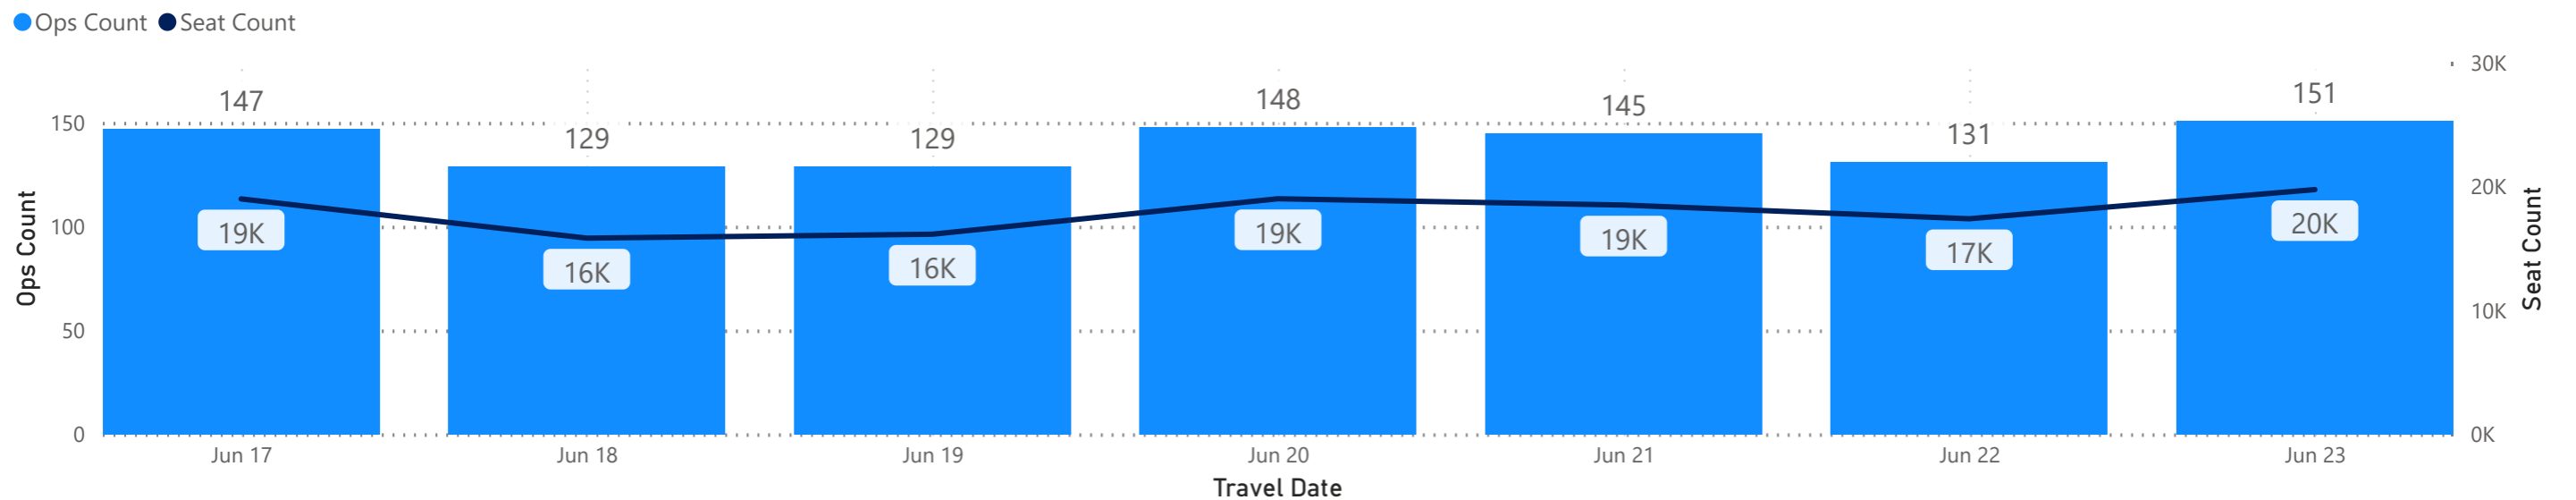

Scheduled Departures and Seats by Hour

Travel Date	Monday, June 17, 2024		Tuesday, June 18, 2024		Wednesday, June 19, 2024		Thursday, June 20, 2024		Friday, June 21, 2024		Saturday, June 22, 2024		Sunday, June 23, 2024	
Hour	Ops	Seats	Ops	Seats	Ops	Seats	Ops	Seats	Ops	Seats	Ops	Seats	Ops	Seats
0														
1														
2														
3														
4														
5	5	847	5	858	4	672	6	1,033	5	847	4	661	6	1,033
6	17	2,150	15	1,797	15	1,797	17	2,150	17	2,150	14	1,855	16	2,074
7	14	1,935	13	1,802	13	1,789	15	2,161	14	1,975	10	1,347	14	1,945
8	12	1,467	9	1,049	10	1,125	9	939	12	1,467	14	1,704	10	1,205
9	6	765	6	722	6	771	8	1,055	6	765	6	716	8	969
10	5	437	6	604	6	653	5	418	5	437	7	788	5	588
11	12	1,534	10	1,138	10	1,308	13	1,690	10	1,116	10	1,481	12	1,615
12	6	779	4	528	5	714	7	946	6	779	4	414	8	1,121
13	5	796	4	610	3	424	5	796	5	796	5	766	4	591
14	13	1,540	12	1,384	12	1,384	9	826	13	1,540	10	1,189	10	975
15	10	1,364	8	1,020	8	1,020	10	1,351	11	1,537	10	1,233	8	1,020
16	4	286	5	472	5	463	5	472	4	286	5	551	6	647
17	11	1,086	12	1,261	12	1,261	13	1,568	11	1,036	9	1,098	13	1,402
18	13	2,011	9	1,303	9	1,303	11	1,620	13	2,011	11	1,718	12	1,819
19	7	920	5	559	5	559	7	920	7	920	7	1,010	8	1,106
20	3	376	5	650	3	376	5	650	3	376	3	423	5	650
21	4	707	1	76	3	530	2	232	3	467	2	444	5	807
22							1	186					1	186
23														
Total	147	19,000	129	15,833	129	16,149	148	19,013	145	18,505	131	17,398	151	19,753

Departures

Hour and Ops Count by Date