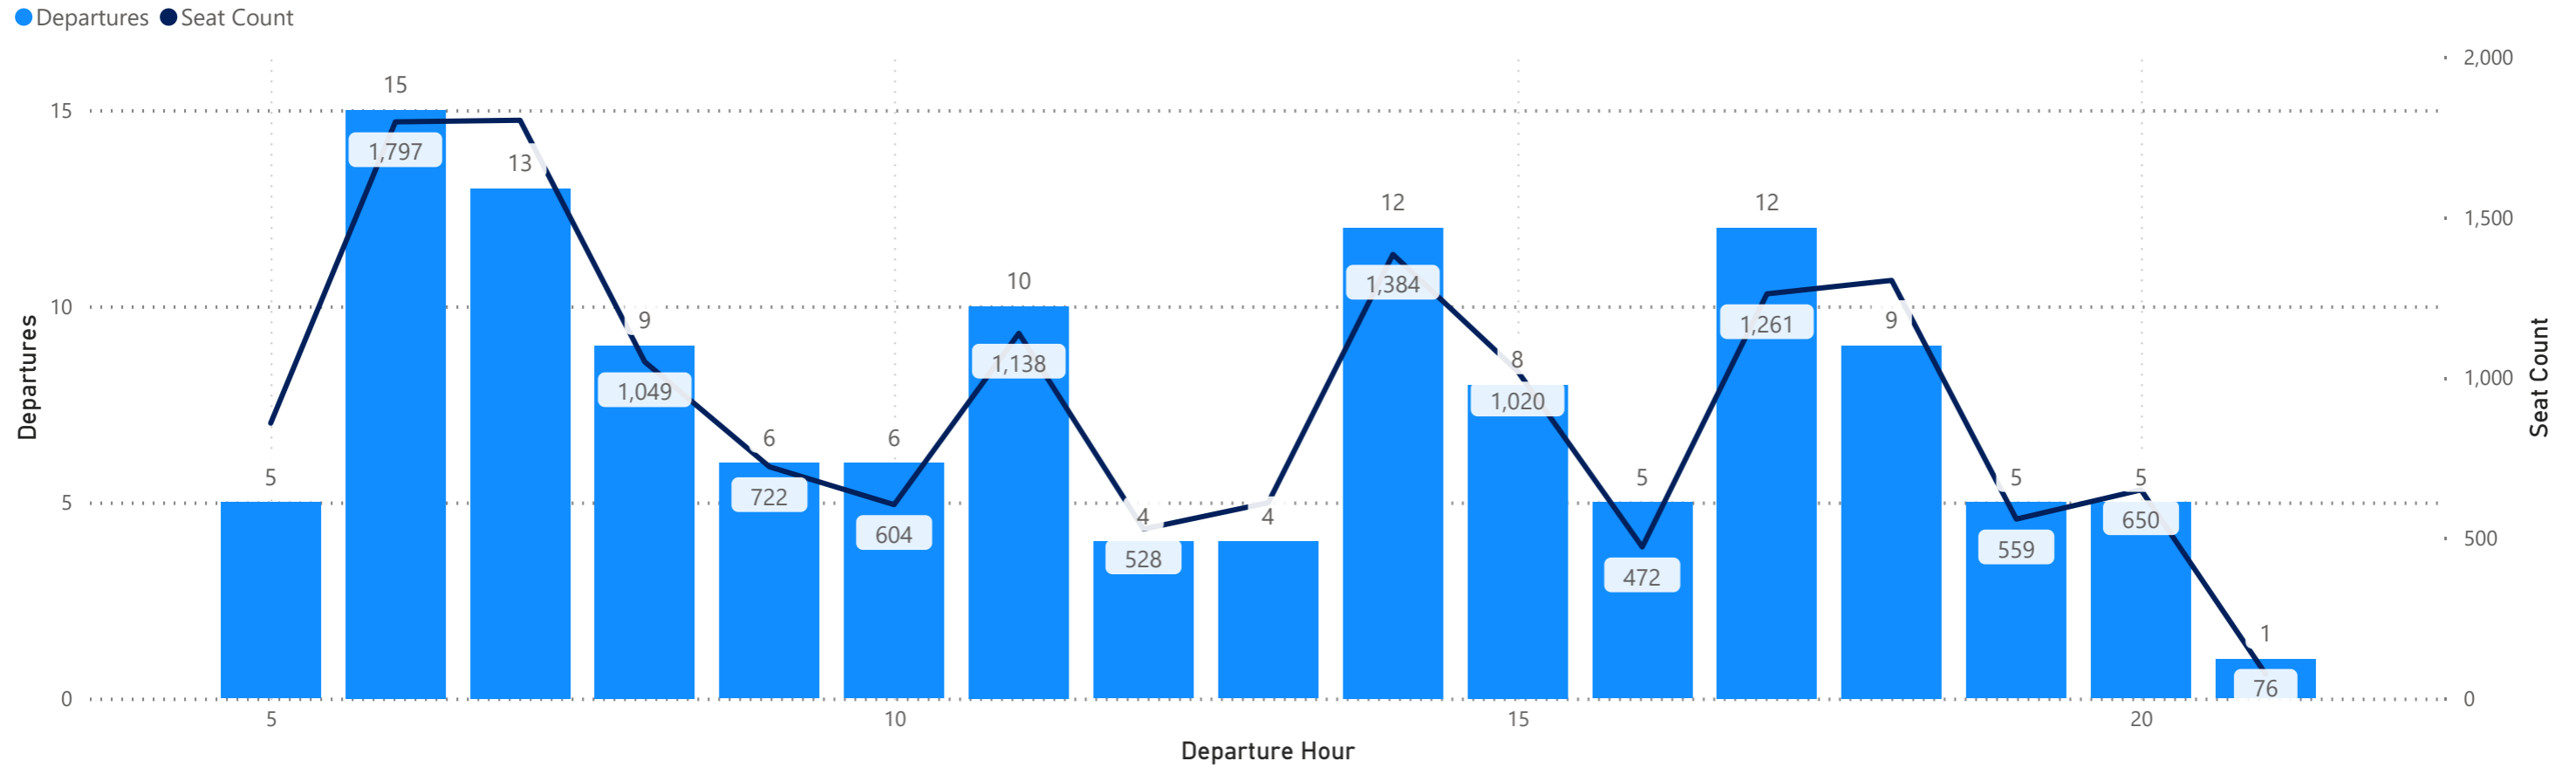

Hourly Departures