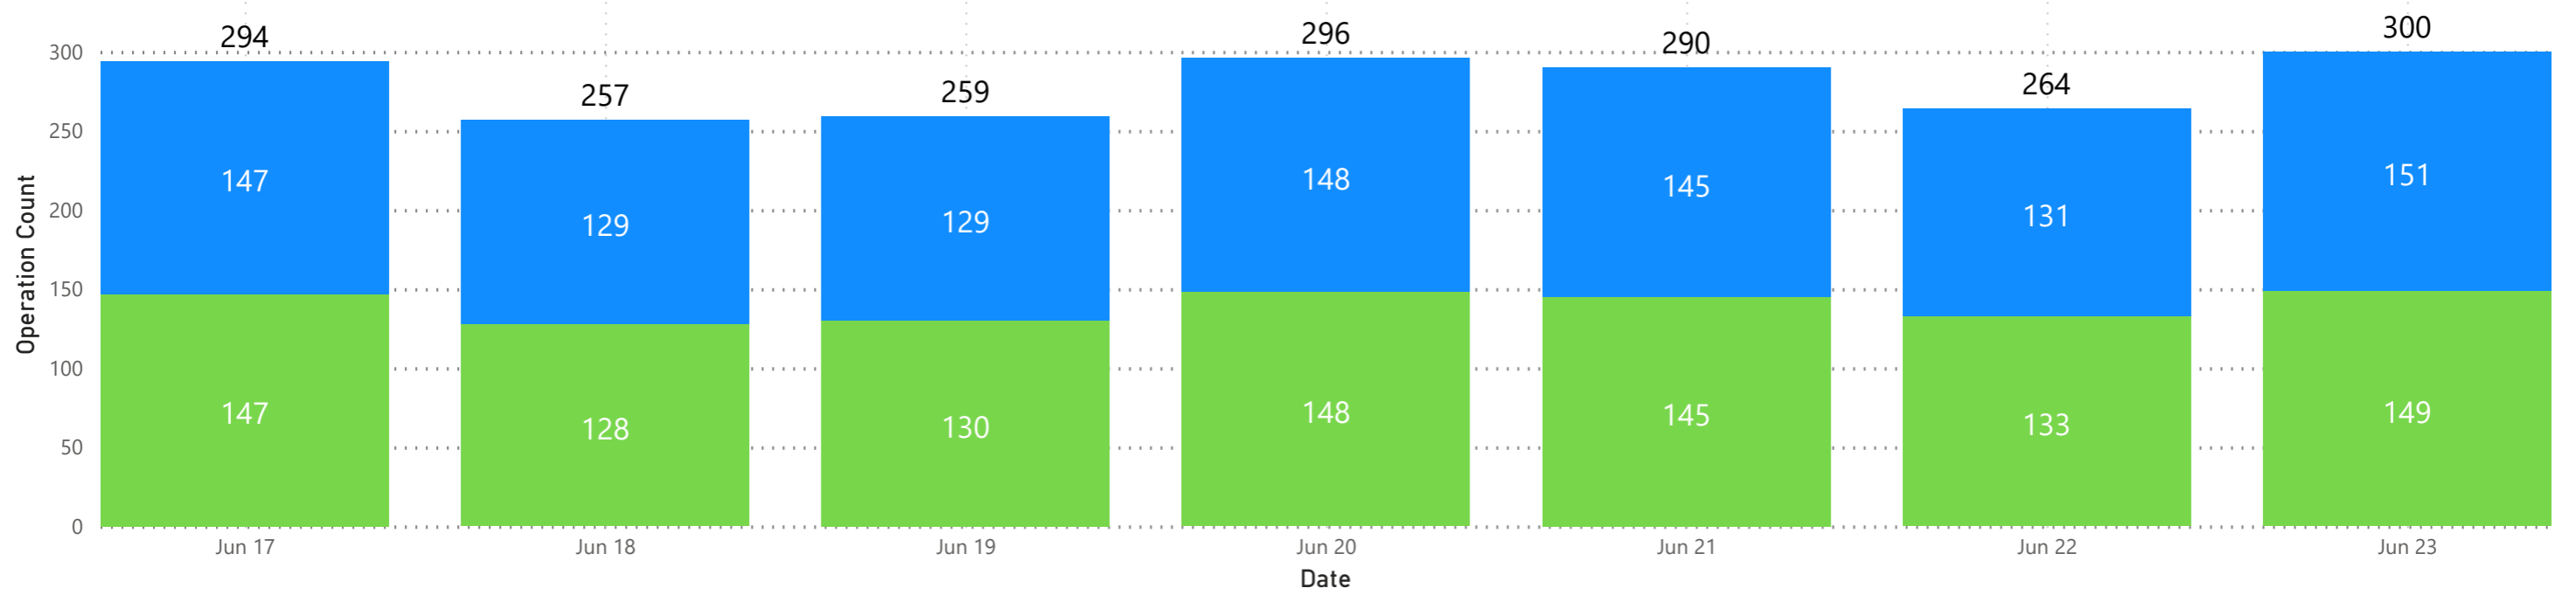

Departures

Hour and Ops Count by Date

CVG Flight Schedule Summary

Scheduled Arrivals and Seats by Hour

Travel Date	Monday, June 17, 2024		Tuesday, June 18, 2024		Wednesday, June 19, 2024		Thursday, June 20, 2024		Friday, June 21, 2024		Saturday, June 22, 2024		Sunday, June 23, 2024	
Hour	Ops	Seats	Ops	Seats	Ops	Seats	Ops	Seats	Ops	Seats	Ops	Seats	Ops	Seats
0	7	1,237	4	690	4	690	4	679	6	1,051	5	865	5	854
1							2	372	1	186			2	372
2														
3														
4														
5	1	191	1	191	1	191	1	191	1	191	1	191	1	191
6	1	194	1	194	1	194	1	194	1	194	1	194	1	194
7	3	338	2	152	2	152	2	152	3	338	2	262	2	152
8	3	447	3	404	2	267	4	581	3	447	2	253	4	581
9	4	372	4	353	3	216	4	353	4	372	3	216	3	283
10	10	1,261	9	1,051	8	1,035	12	1,603	8	843	11	1,396	10	1,452
11	8	931	7	756	8	942	9	1,098	8	931	8	1,037	10	1,174
12	7	948	7	948	5	576	7	948	7	948	4	690	6	842
13	9	1,182	7	810	9	1,182	6	624	9	1,182	8	973	6	624
14	9	1,192	8	1,034	7	848	9	1,179	10	1,365	8	962	8	997
15	12	1,384	11	1,228	12	1,405	11	1,338	12	1,384	11	1,353	13	1,589
16	7	678	7	887	8	963	10	1,236	7	628	7	915	9	994
17	11	1,513	9	1,061	9	1,171	10	1,308	11	1,513	10	1,278	10	1,321
18	6	960	2	233	3	419	5	774	6	960	6	830	5	774
19	9	1,238	10	1,336	11	1,604	8	940	8	998	10	1,455	9	1,184
20	10	1,219	10	1,233	10	1,221	13	1,615	9	1,136	10	1,185	15	1,936
21	6	640	6	670	5	484	5	484	7	716	4	578	5	484
22	11	1,262	11	1,262	10	1,076	14	1,820	11	1,262	11	1,505	13	1,604
23	13	1,866	9	1,141	12	1,699	11	1,524	13	1,873	11	1,667	12	1,691
Total	147	19,053	128	15,634	130	16,335	148	19,013	145	18,518	133	17,805	149	19,293

Arrivals
Hour and Ops Count by Date

CVG Flight Schedule Summary

Daily Operations and Daily Scheduled Seats

● Arrivals ● Departures

Daily Scheduled Seat Count

● Arriving Seats ● Departing Seats

CVG Flight Schedule Summary