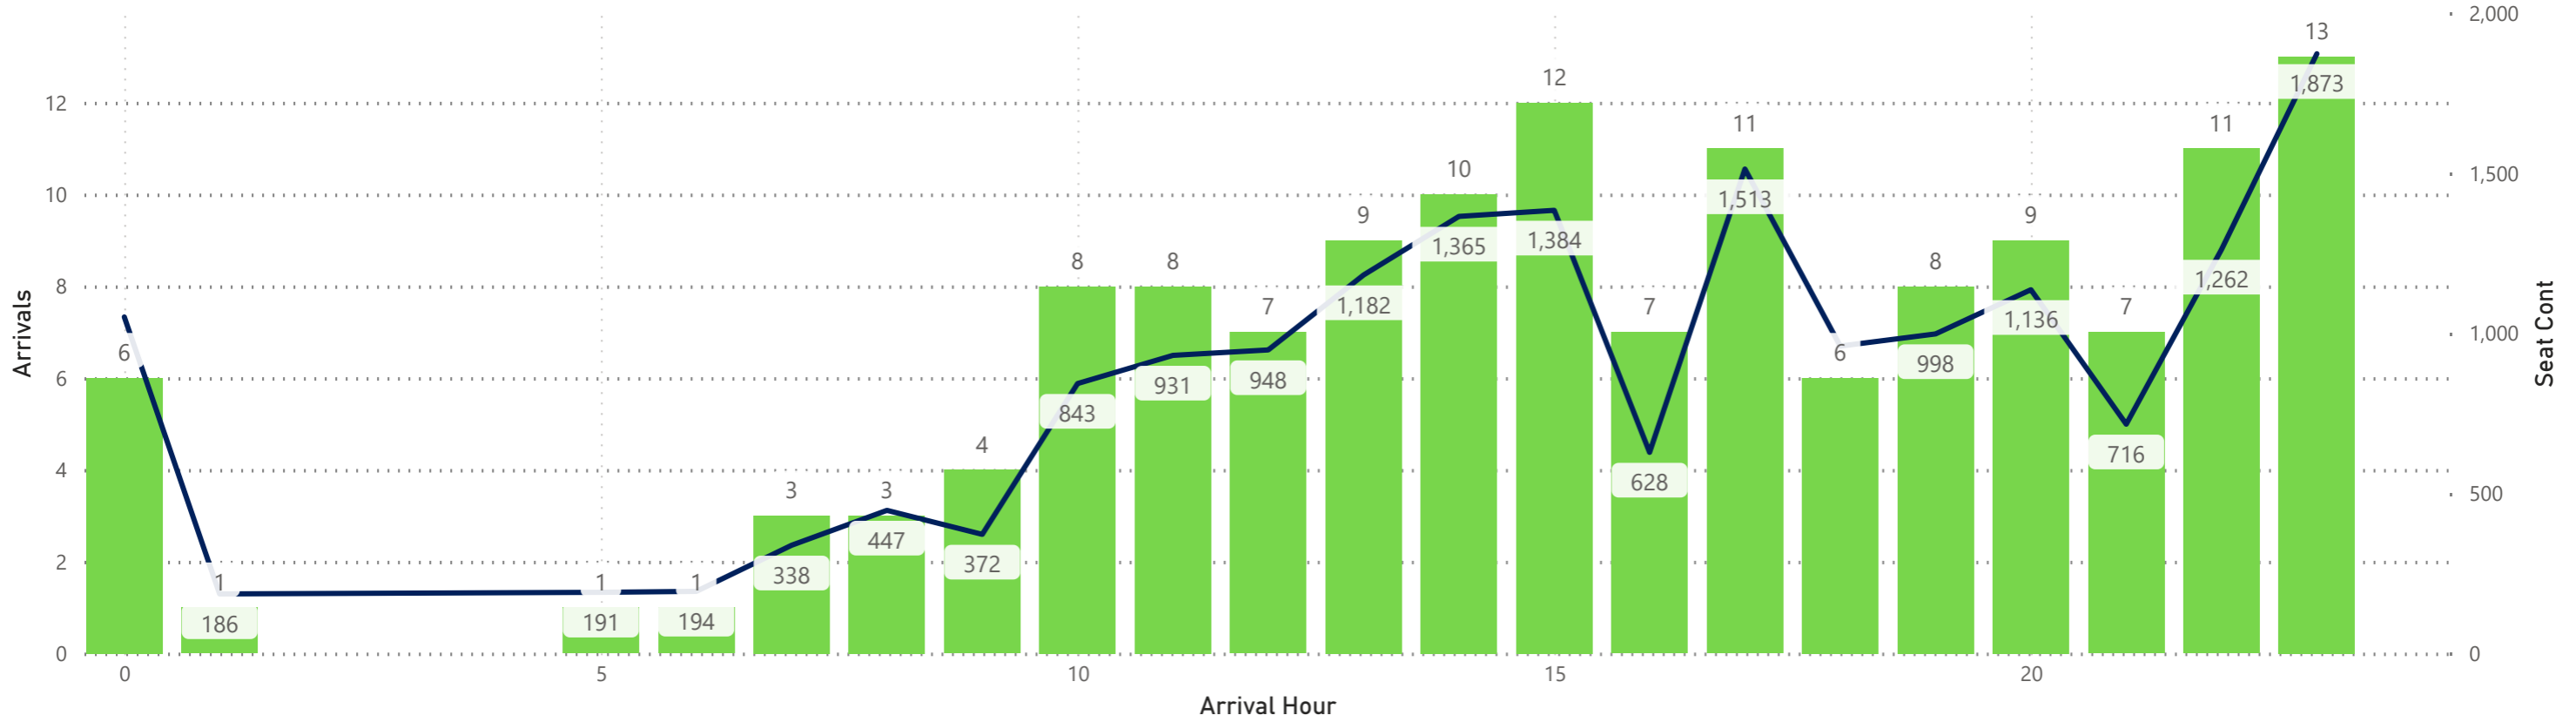

Arrivals by Airline - Earliest and Latest

Airline Code	AA		AC		AS		BA		DL		F9		G4		MX		SY		UA		VB		WN	
Travel Date	Earliest	Latest	Earliest	Latest	Earliest	Latest	Earliest	Latest	Earliest	Latest	Earliest	Latest	Earliest	Latest	Earliest	Latest	Earliest	Latest	Earliest	Latest	Earliest	Latest	Earliest	Latest
Monday, June 17, 2024	0:18	22:56	14:43	22:23	17:17	17:17	19:45	19:45	0:20	23:57	0:02	23:02	8:33	23:34			18:13	18:13	9:34	23:57			0:10	23:20
Tuesday, June 18, 2024	0:18	22:56	14:51	22:31	17:17	17:17			0:20	23:57	0:29	22:45	14:01	20:08	8:47	20:06			9:34	23:57			12:40	23:50
Wednesday, June 19, 2024	0:18	22:56	14:51	22:31	17:17	17:17	19:50	19:50	0:20	23:57	0:29	23:07	13:31	20:38			20:51	20:51	9:34	23:57			12:40	23:50
Thursday, June 20, 2024	0:18	22:56	14:51	22:31	17:17	17:17			0:20	23:57	1:13	23:26	8:36	23:41	8:47	20:06	10:31	10:31	9:34	23:57			0:10	23:20
Friday, June 21, 2024	0:18	22:56	14:51	22:31	17:17	17:17	19:55	19:55	0:20	23:57	0:05	23:02	8:33	23:34			18:13	18:13	9:34	23:57			0:10	23:20
Saturday, June 22, 2024	0:18	23:12	14:51	22:31	17:17	17:17	19:45	19:45	0:40	23:57	0:44	23:23	8:46	23:41					9:34	23:57	20:50	21:00	0:05	22:55
Sunday, June 23, 2024	0:18	22:56	14:51	22:31	17:17	17:17	19:50	19:50	0:20	23:57	1:17	23:26	8:36	23:41	8:47	20:06	19:04	19:04	9:34	23:57			0:10	20:40

Hourly Arrivals

● Arrivals ● Seat Count

Hourly Departures

Departures Seat Count

Hourly Arrivals

Arrivals Seat Cont

Hourly Departures

Departures Seat Count

Hourly Arrivals

Arrivals Seat Count

Hourly Departures

Hourly Arrivals