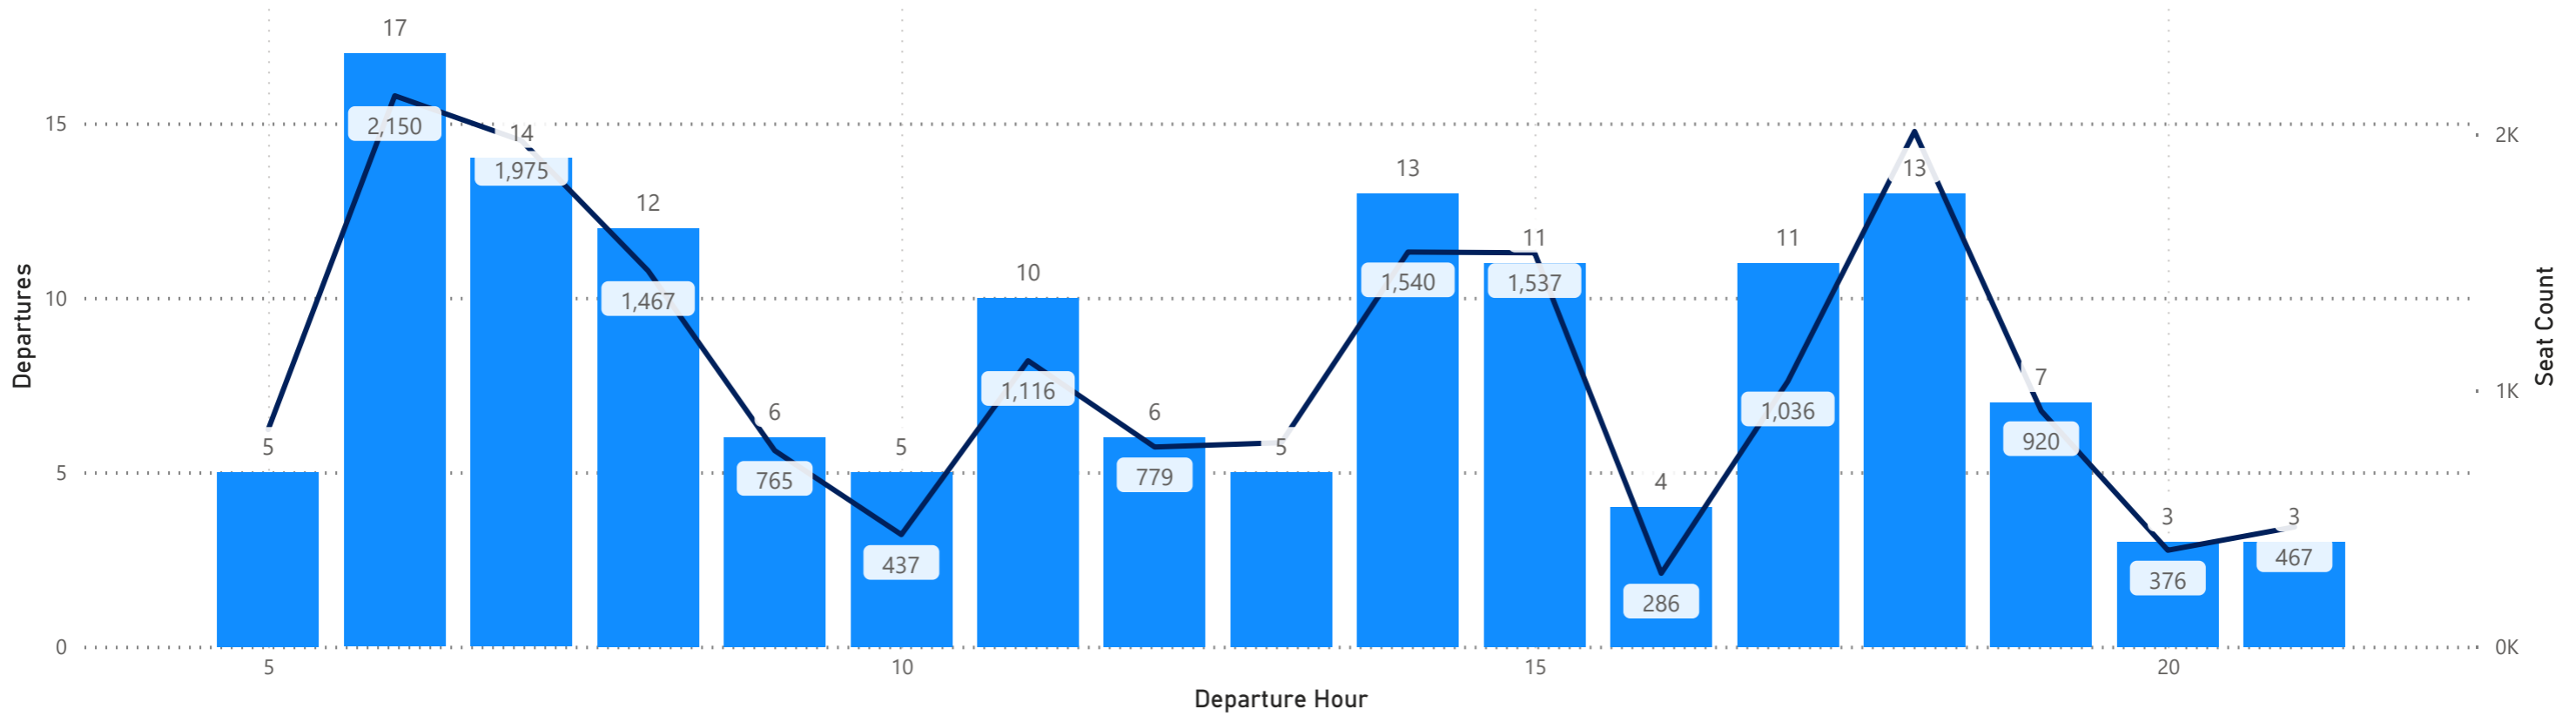

Hourly Departures

Departures Seat Count