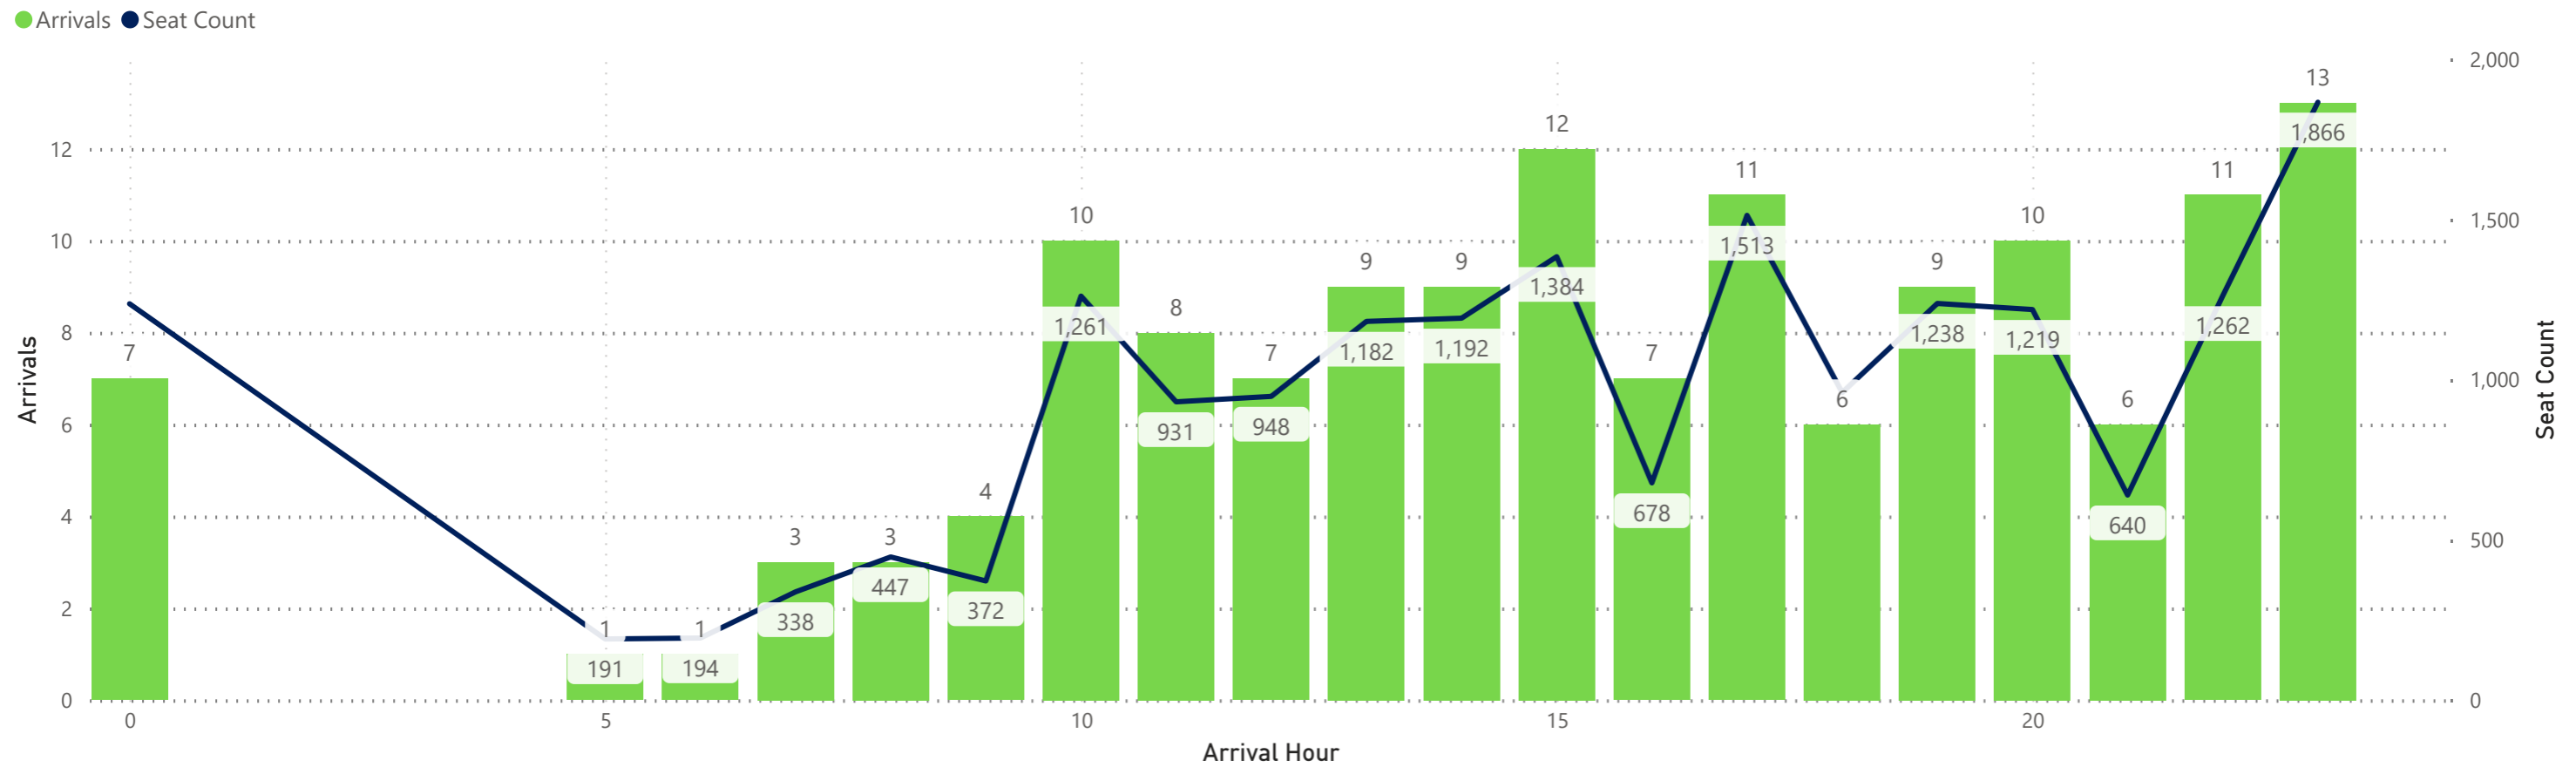

Hourly Arrivals