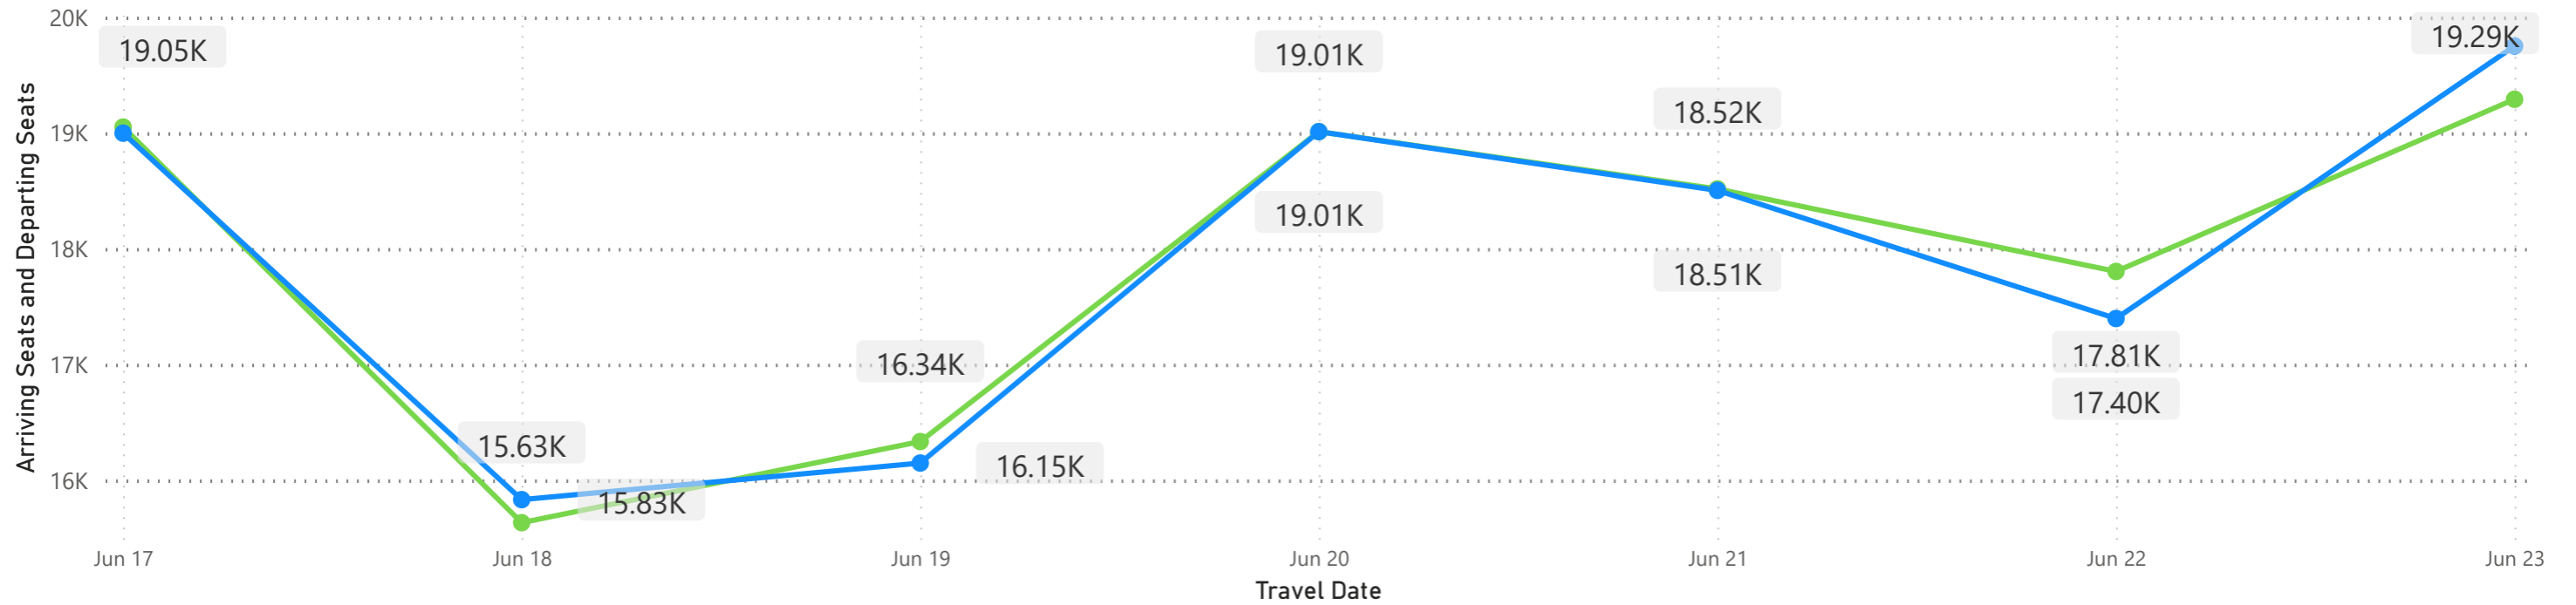

Arrivals
Hour and Ops Count by Date

CVG Flight Schedule Summary

Daily Operations and Daily Scheduled Seats

● Arrivals ● Departures

Daily Scheduled Seat Count

● Arriving Seats ● Departing Seats

CVG Flight Schedule Summary

Daily Departures by Airline

Airline Code	Monday, June 17, 2024	Tuesday, June 18, 2024	Wednesday, June 19, 2024	Thursday, June 20, 2024	Friday, June 21, 2024	Saturday, June 22, 2024	Sunday, June 23, 2024	Total
AA	35	34	35	35	34	31	35	239
AC	2	2	2	2	2	2	2	14
AS	1	1	1	1	1	1	1	7
BA	1		1		1	1	1	5
DL	49	47	47	49	49	37	47	325
F9	16	13	14	15	15	16	15	104
G4	17	3	6	16	17	18	16	93
MX		4		5			5	14
SY	1	1		1	1		1	5
UA	19	19	18	18	19	17	18	128
VB							2	2
WN	6	5	5	6	6	8	8	44
Total	147	129	129	148	145	131	151	980