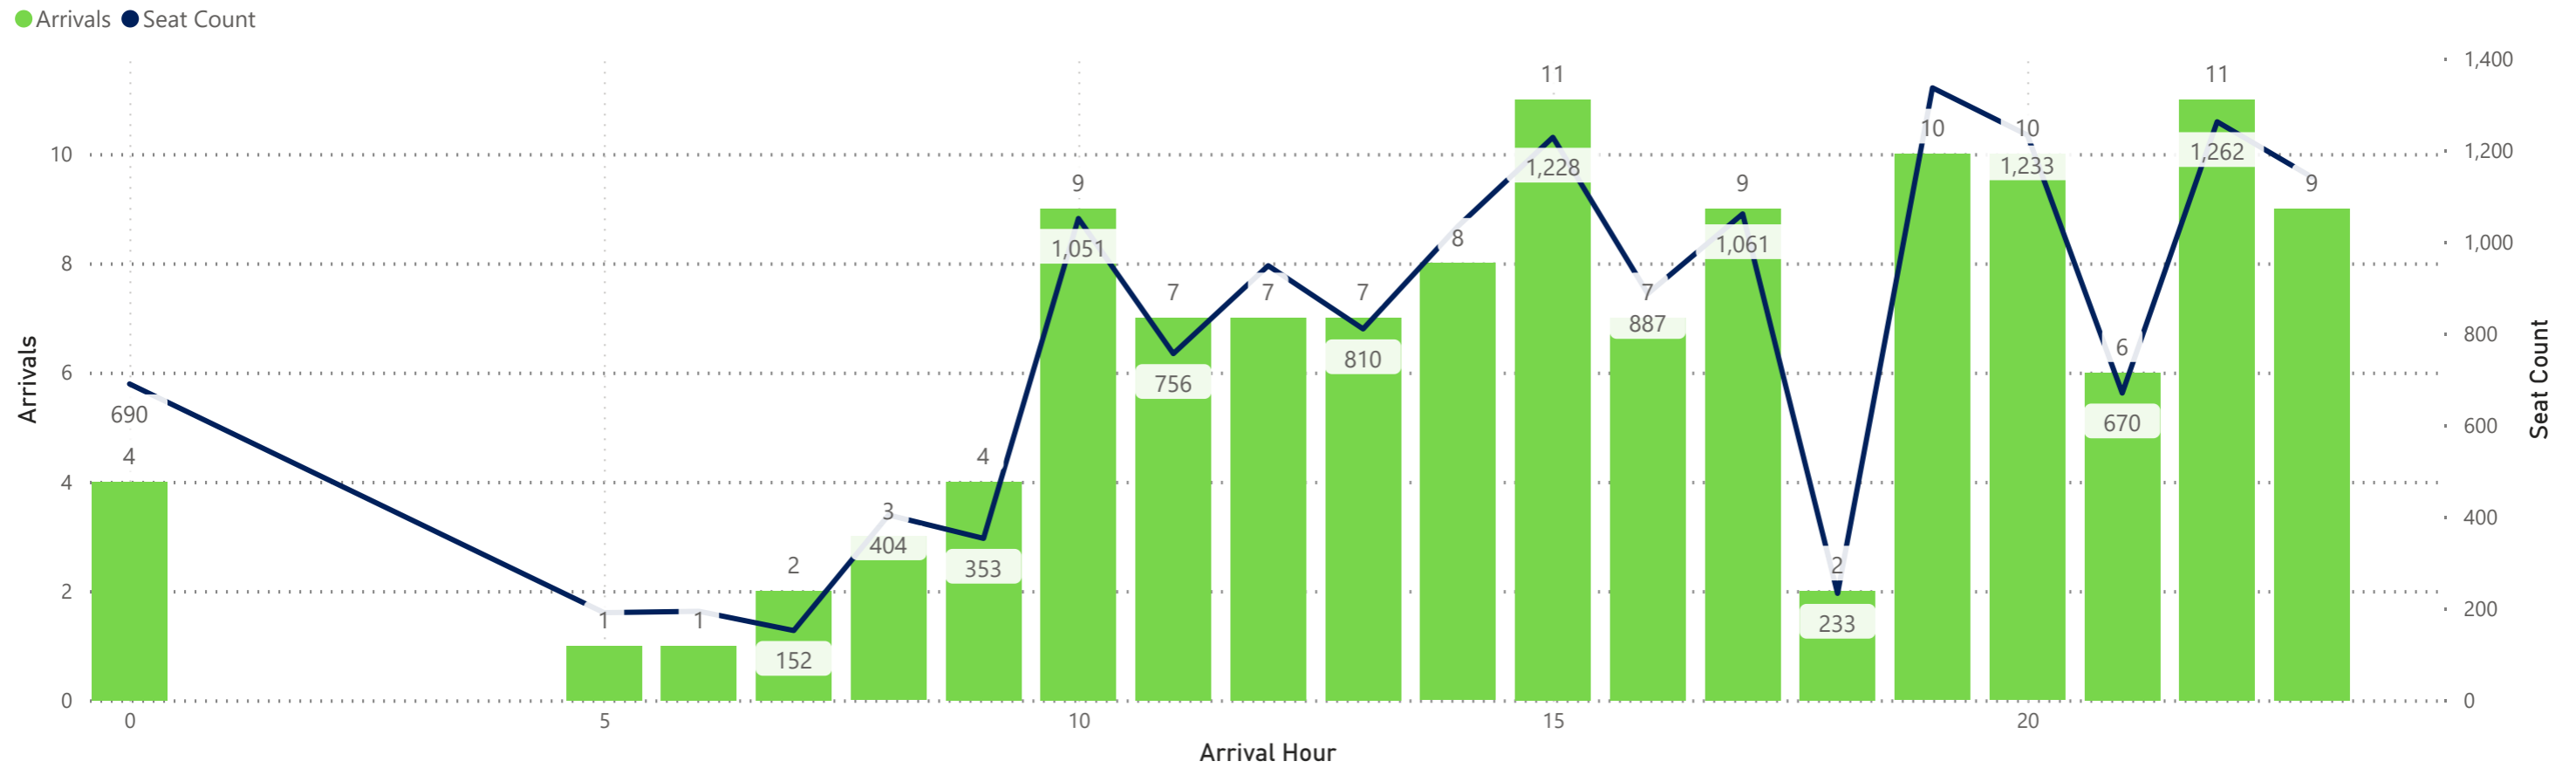

Arrivals by Airline - Earliest and Latest

Airline Code	AA		AC		AS		BA		DL		F9		G4		MX		SY		UA		VB		WN	
Travel Date	Earliest	Latest	Earliest	Latest	Earliest	Latest	Earliest	Latest	Earliest	Latest	Earliest	Latest	Earliest	Latest	Earliest	Latest	Earliest	Latest	Earliest	Latest	Earliest	Latest	Earliest	Latest
Monday, June 17, 2024	0:18	22:56	14:43	22:23	17:17	17:17	19:45	19:45	0:20	23:57	0:02	23:02	8:33	23:34			18:13	18:13	9:34	23:57			0:10	23:20
Tuesday, June 18, 2024	0:18	22:56	14:51	22:31	17:17	17:17			0:20	23:57	0:29	22:45	14:01	20:08	8:47	20:06			9:34	23:57			12:40	23:50
Wednesday, June 19, 2024	0:18	22:56	14:51	22:31	17:17	17:17	19:50	19:50	0:20	23:57	0:29	23:07	13:31	20:38			20:51	20:51	9:34	23:57			12:40	23:50
Thursday, June 20, 2024	0:18	22:56	14:51	22:31	17:17	17:17			0:20	23:57	1:13	23:26	8:36	23:41	8:47	20:06	10:31	10:31	9:34	23:57			0:10	23:20
Friday, June 21, 2024	0:18	22:56	14:51	22:31	17:17	17:17	19:55	19:55	0:20	23:57	0:05	23:02	8:33	23:34			18:13	18:13	9:34	23:57			0:10	23:20
Saturday, June 22, 2024	0:18	23:12	14:51	22:31	17:17	17:17	19:45	19:45	0:40	23:57	0:44	23:23	8:46	23:41					9:34	23:57	20:50	21:00	0:05	22:55
Sunday, June 23, 2024	0:18	22:56	14:51	22:31	17:17	17:17	19:50	19:50	0:20	23:57	1:17	23:26	8:36	23:41	8:47	20:06	19:04	19:04	9:34	23:57			0:10	20:40

Hourly Departures

Hourly Arrivals

Hourly Departures

Hourly Arrivals

Hourly Departures

Hourly Arrivals

Hourly Departures

● Departures ● Seat Count