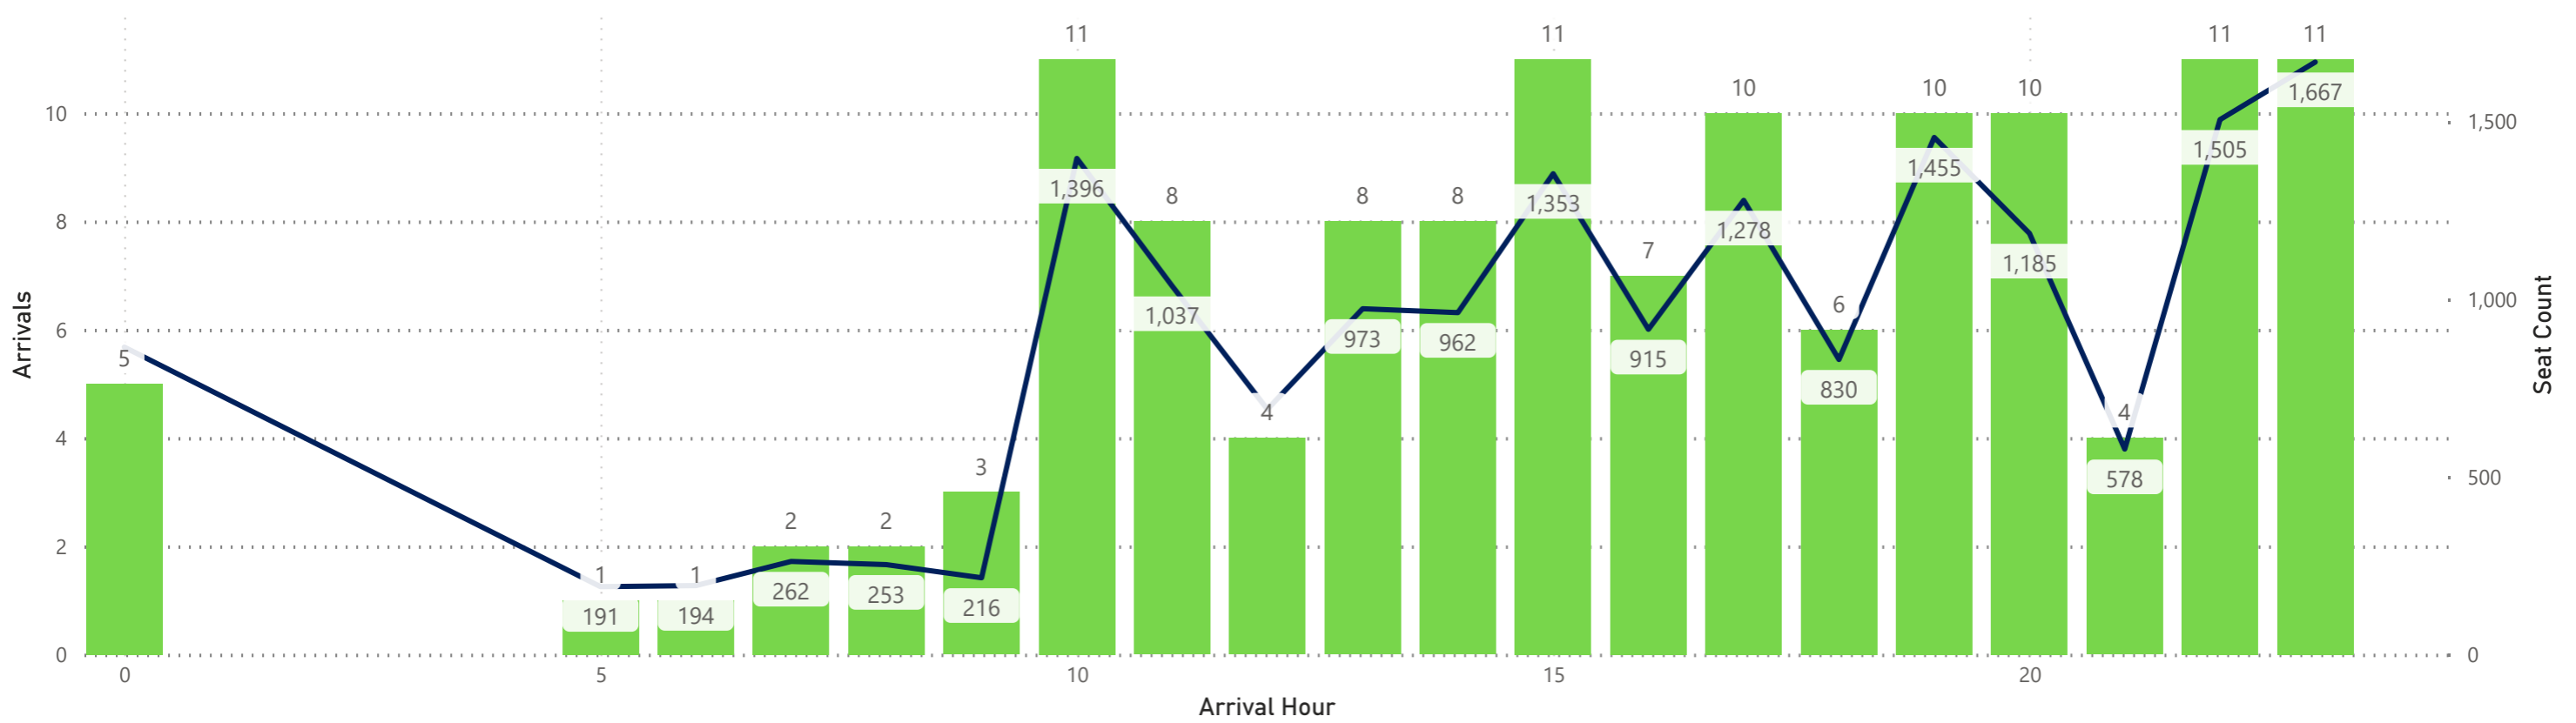

Arrivals by Airline - Earliest and Latest

Airline Code	AA		AC		AS		BA		DL		F9		G4		MX		SY		UA		VB		WN	
Travel Date	Earliest	Latest	Earliest	Latest	Earliest	Latest	Earliest	Latest	Earliest	Latest	Earliest	Latest	Earliest	Latest	Earliest	Latest	Earliest	Latest	Earliest	Latest	Earliest	Latest	Earliest	Latest
Monday, June 17, 2024	0:18	22:56	14:43	22:23	17:17	17:17	19:45	19:45	0:20	23:57	0:02	23:02	8:33	23:34			18:13	18:13	9:34	23:57			0:10	23:20
Tuesday, June 18, 2024	0:18	22:56	14:51	22:31	17:17	17:17			0:20	23:57	0:29	22:45	14:01	20:08	8:47	20:06			9:34	23:57			12:40	23:50
Wednesday, June 19, 2024	0:18	22:56	14:51	22:31	17:17	17:17	19:50	19:50	0:20	23:57	0:29	23:07	13:31	20:38			20:51	20:51	9:34	23:57			12:40	23:50
Thursday, June 20, 2024	0:18	22:56	14:51	22:31	17:17	17:17			0:20	23:57	1:13	23:26	8:36	23:41	8:47	20:06	10:31	10:31	9:34	23:57			0:10	23:20
Friday, June 21, 2024	0:18	22:56	14:51	22:31	17:17	17:17	19:55	19:55	0:20	23:57	0:05	23:02	8:33	23:34			18:13	18:13	9:34	23:57			0:10	23:20
Saturday, June 22, 2024	0:18	23:12	14:51	22:31	17:17	17:17	19:45	19:45	0:40	23:57	0:44	23:23	8:46	23:41					9:34	23:57	20:50	21:00	0:05	22:55
Sunday, June 23, 2024	0:18	22:56	14:51	22:31	17:17	17:17	19:50	19:50	0:20	23:57	1:17	23:26	8:36	23:41	8:47	20:06	19:04	19:04	9:34	23:57			0:10	20:40

Hourly Arrivals

● Arrivals ● Seat Count

Hourly Departures

Departures Seat Count

Hourly Arrivals

Arrivals Seat Cont

Hourly Departures

Departures Seat Count

Hourly Arrivals

Arrivals Seat Count

Hourly Departures

Hourly Arrivals