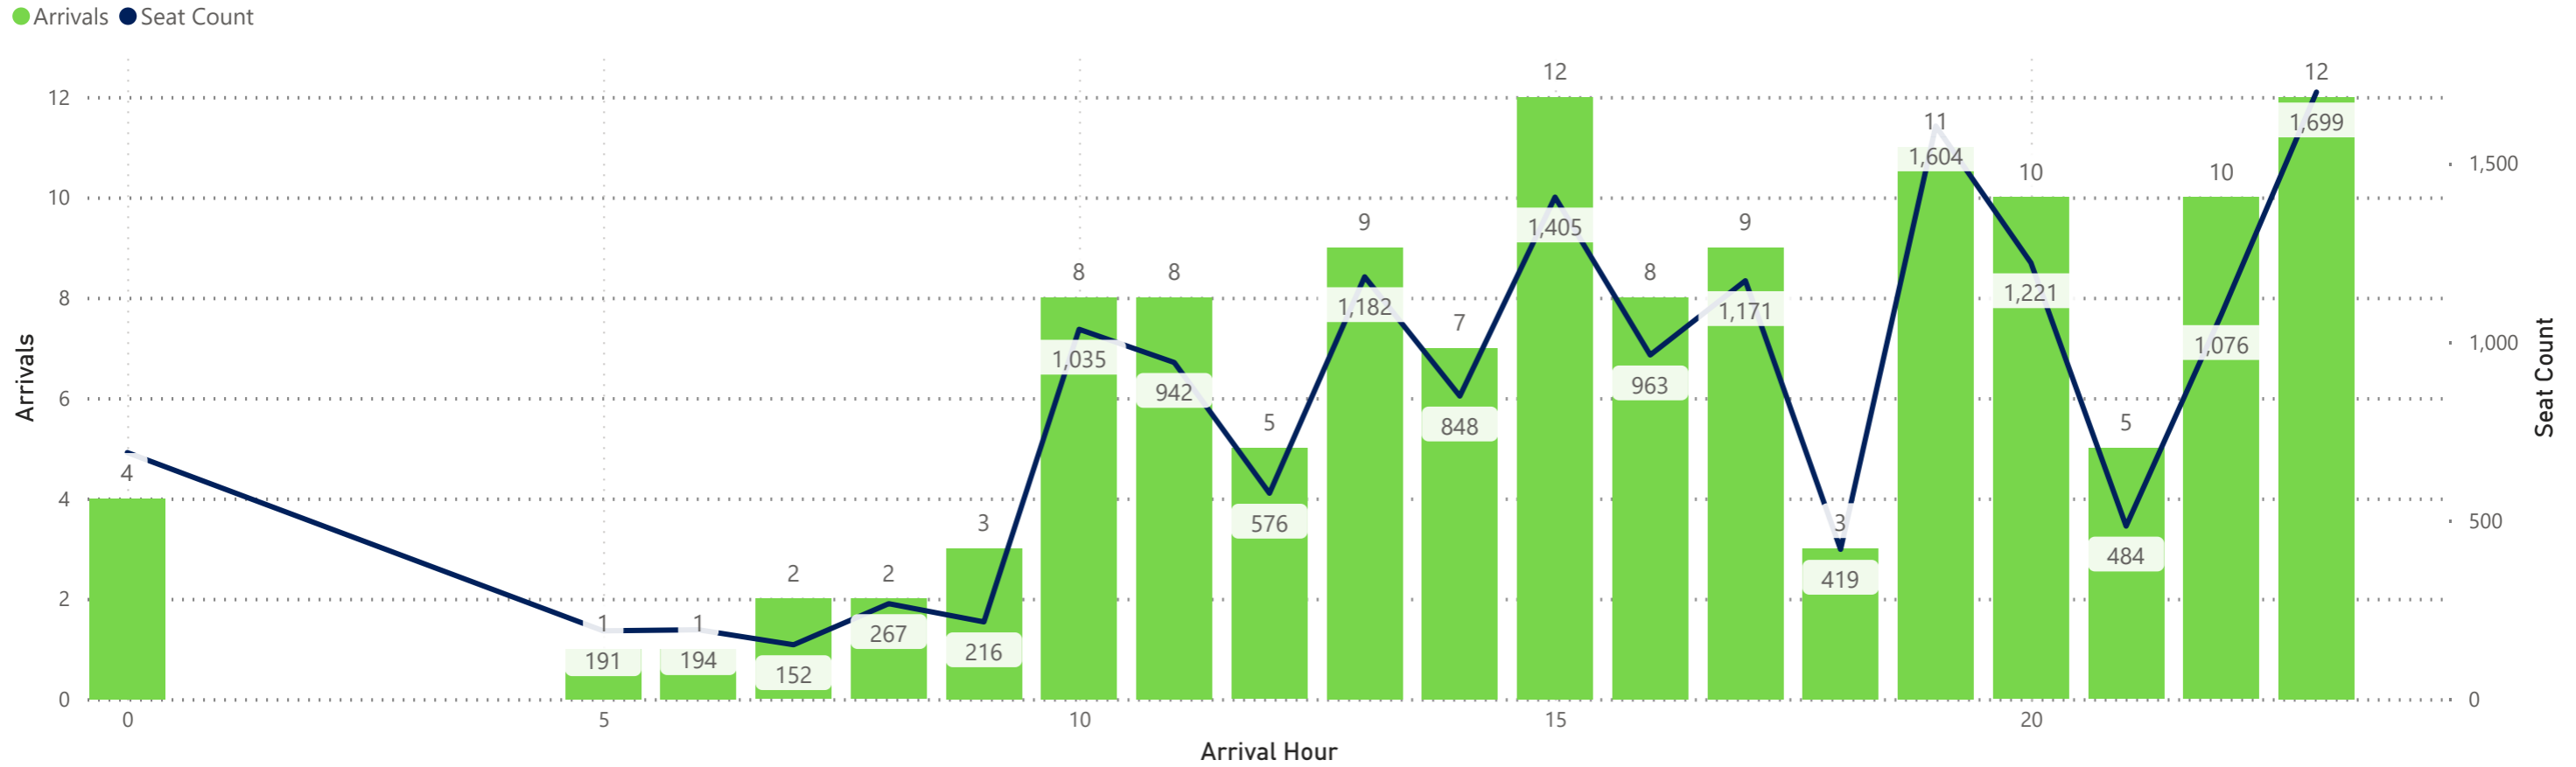

Arrivals by Airline - Earliest and Latest

Airline Code	AA		AC		AS		BA		DL		F9		G4		MX		SY		UA		VB		WN	
Travel Date	Earliest	Latest	Earliest	Latest	Earliest	Latest	Earliest	Latest	Earliest	Latest	Earliest	Latest	Earliest	Latest	Earliest	Latest	Earliest	Latest	Earliest	Latest	Earliest	Latest	Earliest	Latest
Monday, June 17, 2024	0:18	22:56	14:43	22:23	17:17	17:17	19:45	19:45	0:20	23:57	0:02	23:02	8:33	23:34			18:13	18:13	9:34	23:57			0:10	23:20
Tuesday, June 18, 2024	0:18	22:56	14:51	22:31	17:17	17:17			0:20	23:57	0:29	22:45	14:01	20:08	8:47	20:06			9:34	23:57			12:40	23:50
Wednesday, June 19, 2024	0:18	22:56	14:51	22:31	17:17	17:17	19:50	19:50	0:20	23:57	0:29	23:07	13:31	20:38			20:51	20:51	9:34	23:57			12:40	23:50
Thursday, June 20, 2024	0:18	22:56	14:51	22:31	17:17	17:17			0:20	23:57	1:13	23:26	8:36	23:41	8:47	20:06	10:31	10:31	9:34	23:57			0:10	23:20
Friday, June 21, 2024	0:18	22:56	14:51	22:31	17:17	17:17	19:55	19:55	0:20	23:57	0:05	23:02	8:33	23:34			18:13	18:13	9:34	23:57			0:10	23:20
Saturday, June 22, 2024	0:18	23:12	14:51	22:31	17:17	17:17	19:45	19:45	0:40	23:57	0:44	23:23	8:46	23:41					9:34	23:57	20:50	21:00	0:05	22:55
Sunday, June 23, 2024	0:18	22:56	14:51	22:31	17:17	17:17	19:50	19:50	0:20	23:57	1:17	23:26	8:36	23:41	8:47	20:06	19:04	19:04	9:34	23:57			0:10	20:40

Hourly Departures

Hourly Arrivals

Hourly Departures

Hourly Arrivals

Hourly Departures

Hourly Arrivals

Hourly Departures

● Departures ● Seat Count