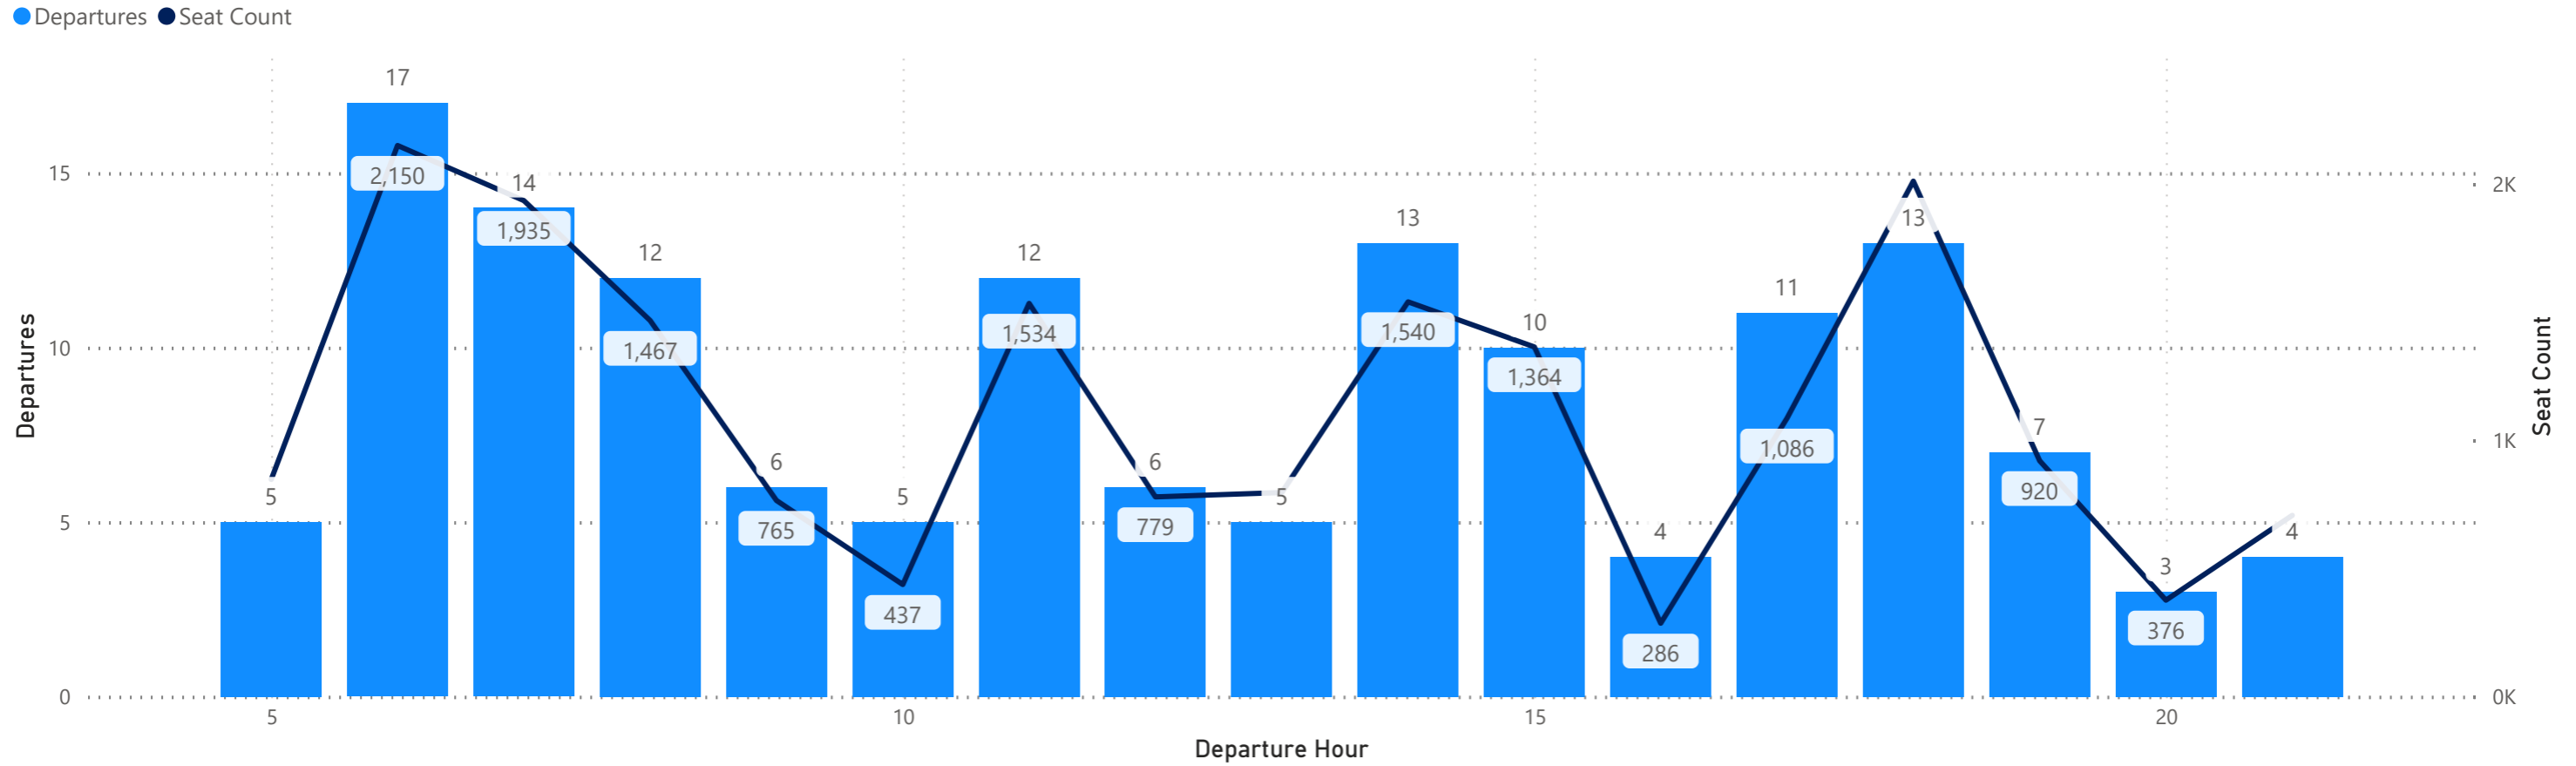

Hourly Departures