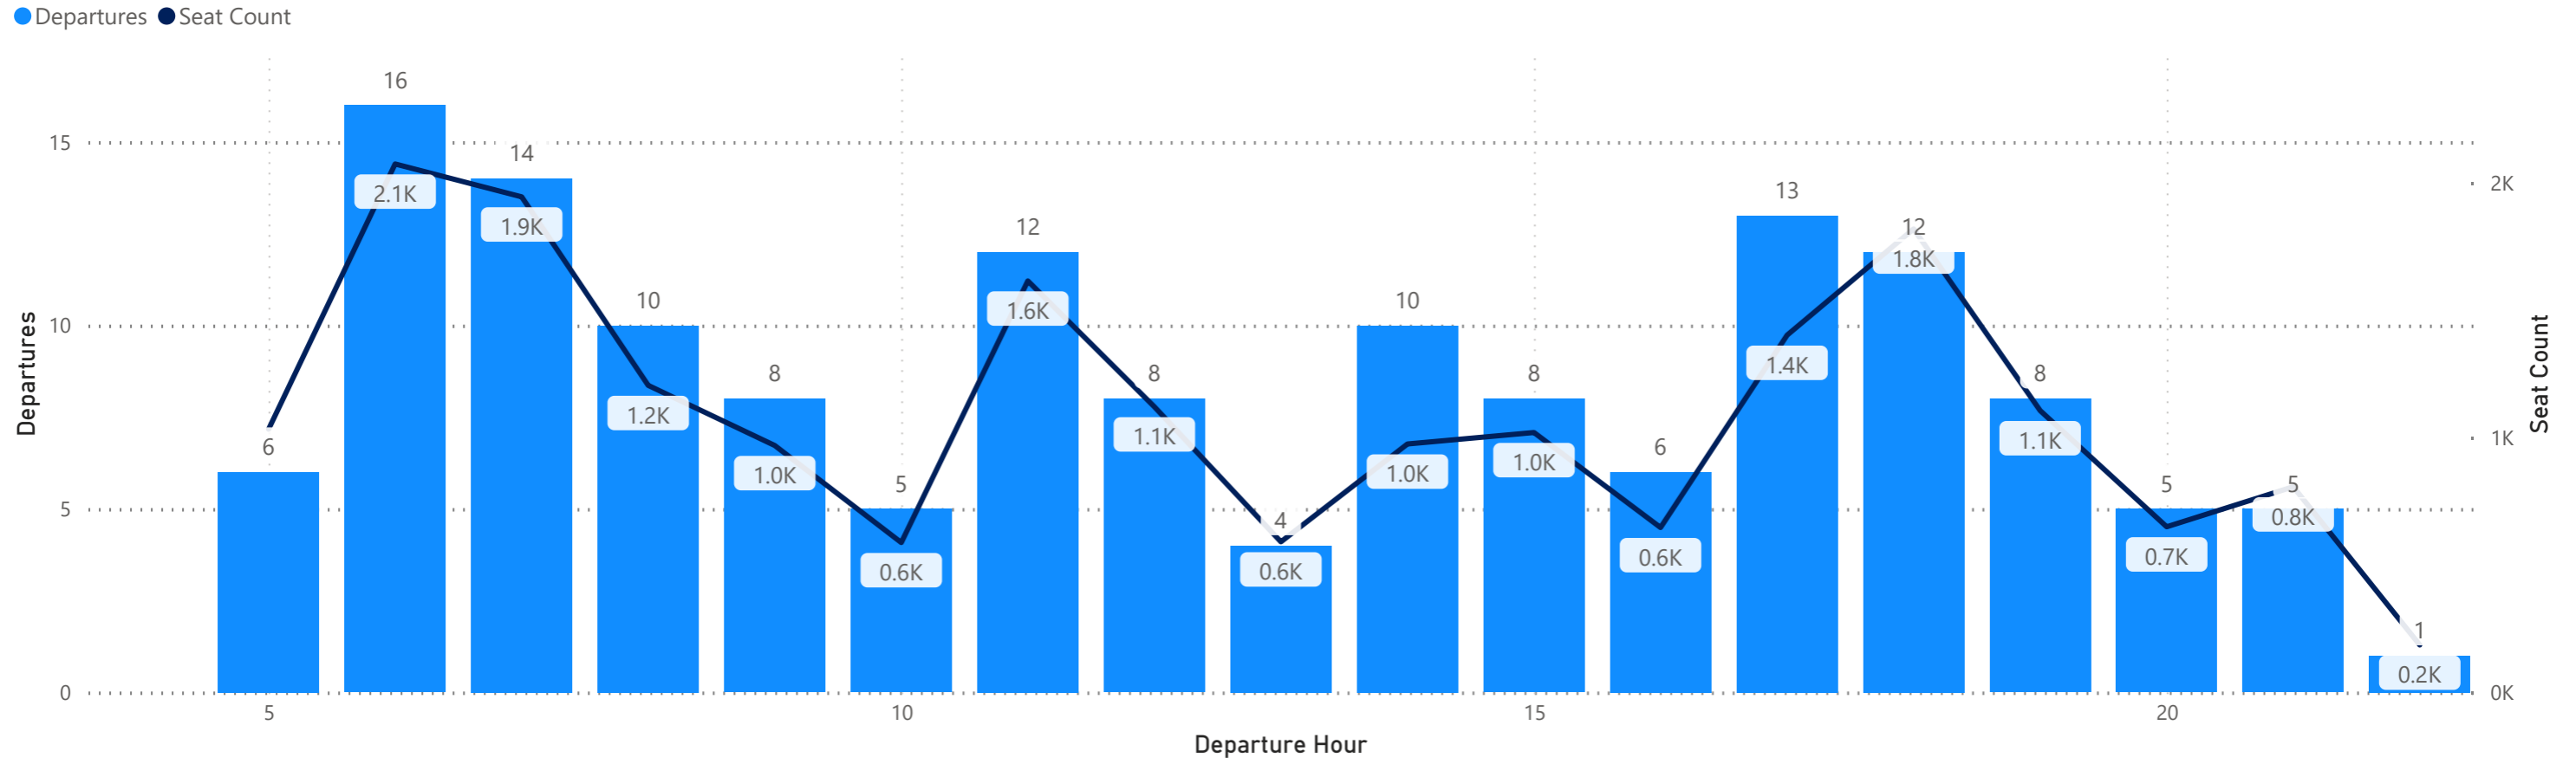

CVG Flight Schedule Summary

Departures by Airline - Earliest and Latest

Airline Code	AA		AC		AS		BA		DL		F9		G4		MX		SY		UA		VB		WN	
Travel Date	Earliest	Latest	Earliest	Latest	Earliest	Latest	Earliest	Latest	Earliest	Latest	Earliest	Latest	Earliest	Latest	Earliest	Latest	Earliest	Latest	Earliest	Latest	Earliest	Latest	Earliest	Latest
Monday, June 17, 2024	5:39	21:15	7:35	15:35	18:17	18:17	21:50	21:50	6:00	20:47	5:20	21:11	6:00	21:37			19:05	19:05	6:00	19:45			5:30	19:25
Tuesday, June 18, 2024	5:39	21:15	7:35	15:35	18:17	18:17			6:00	20:47	5:05	16:56	8:30	14:51	9:33	20:47	18:00	18:00	6:00	19:45			6:00	18:30
Wednesday, June 19, 2024	5:39	21:15	7:35	15:35	18:17	18:17	21:50	21:50	6:00	20:47	5:20	21:30	8:00	16:40					6:00	19:45			6:00	18:30
Thursday, June 20, 2024	5:39	21:15	7:35	15:35	18:17	18:17			6:00	20:47	5:01	19:46	6:00	22:29	9:33	20:47	11:24	11:24	6:00	19:45			5:30	19:25
Friday, June 21, 2024	5:39	21:46	7:35	15:35	18:17	18:17	21:45	21:45	6:00	20:47	5:20	18:35	6:00	21:37			19:05	19:05	6:00	19:45			5:30	19:25
Saturday, June 22, 2024	5:39	20:24	7:35	15:35	18:17	18:17	21:50	21:50	6:00	19:59	5:40	21:30	6:30	19:45					6:00	19:45			5:15	20:05
Sunday, June 23, 2024	5:39	21:15	7:35	15:35	18:17	18:17	21:50	21:50	6:00	20:47	5:01	19:50	6:00	22:29	9:33	20:47	19:55	19:55	6:00	19:45	8:00	10:00	5:55	21:25

Hourly Arrivals

● Arrivals ● Seat Count

Hourly Departures

Departures Seat Count

Hourly Arrivals

Arrivals Seat Cont

Hourly Departures

Departures Seat Count

Hourly Arrivals

Arrivals Seat Count

Hourly Departures

Hourly Arrivals