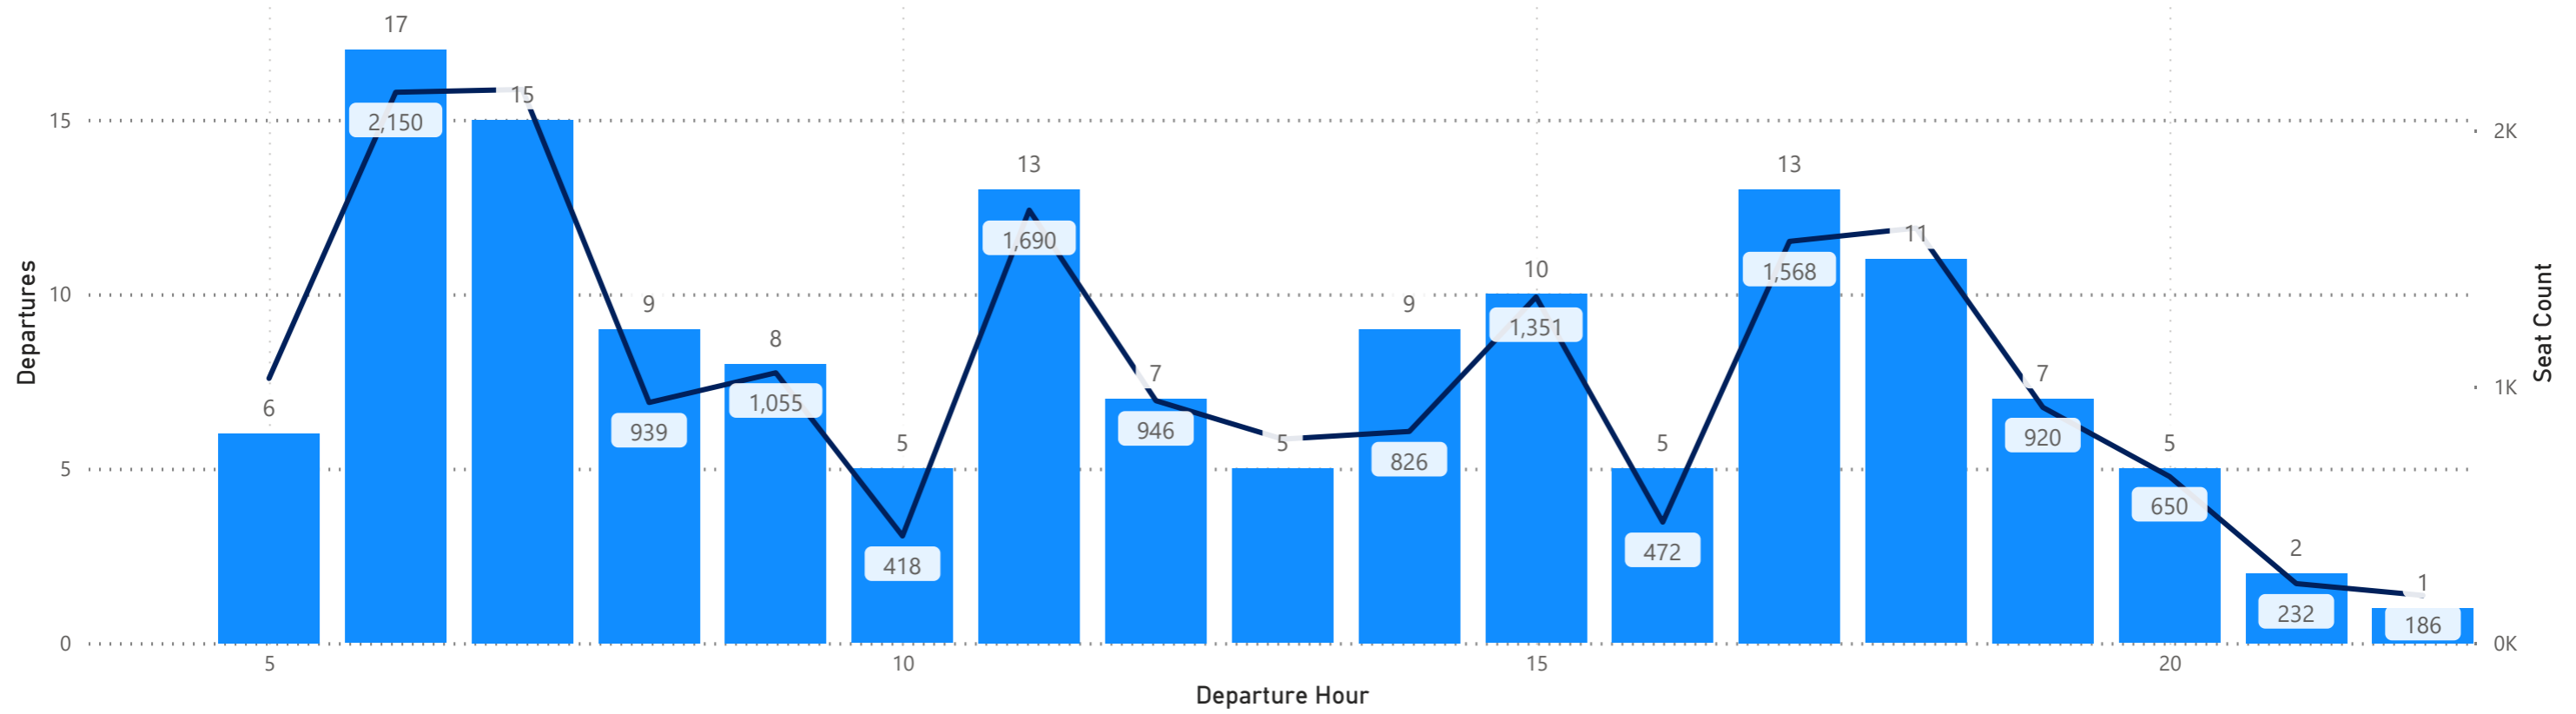

Arrivals by Airline - Earliest and Latest

Airline Code	AA		AC		AS		BA		DL		F9		G4		MX		SY		UA		VB		WN	
Travel Date	Earliest	Latest	Earliest	Latest	Earliest	Latest	Earliest	Latest	Earliest	Latest	Earliest	Latest	Earliest	Latest	Earliest	Latest	Earliest	Latest	Earliest	Latest	Earliest	Latest	Earliest	Latest
Monday, June 17, 2024	0:18	22:56	14:43	22:23	17:17	17:17	19:45	19:45	0:20	23:57	0:02	23:02	8:33	23:34			18:13	18:13	9:34	23:57			0:10	23:20
Tuesday, June 18, 2024	0:18	22:56	14:51	22:31	17:17	17:17			0:20	23:57	0:29	22:45	14:01	20:08	8:47	20:06			9:34	23:57			12:40	23:50
Wednesday, June 19, 2024	0:18	22:56	14:51	22:31	17:17	17:17	19:50	19:50	0:20	23:57	0:29	23:07	13:31	20:38			20:51	20:51	9:34	23:57			12:40	23:50
Thursday, June 20, 2024	0:18	22:56	14:51	22:31	17:17	17:17			0:20	23:57	1:13	23:26	8:36	23:41	8:47	20:06	10:31	10:31	9:34	23:57			0:10	23:20
Friday, June 21, 2024	0:18	22:56	14:51	22:31	17:17	17:17	19:55	19:55	0:20	23:57	0:05	23:02	8:33	23:34			18:13	18:13	9:34	23:57			0:10	23:20
Saturday, June 22, 2024	0:18	23:12	14:51	22:31	17:17	17:17	19:45	19:45	0:40	23:57	0:44	23:23	8:46	23:41					9:34	23:57	20:50	21:00	0:05	22:55
Sunday, June 23, 2024	0:18	22:56	14:51	22:31	17:17	17:17	19:50	19:50	0:20	23:57	1:17	23:26	8:36	23:41	8:47	20:06	19:04	19:04	9:34	23:57			0:10	20:40

Hourly Departures

Hourly Arrivals

Hourly Departures

Hourly Arrivals

Hourly Departures

Hourly Arrivals

Hourly Departures

● Departures ● Seat Count