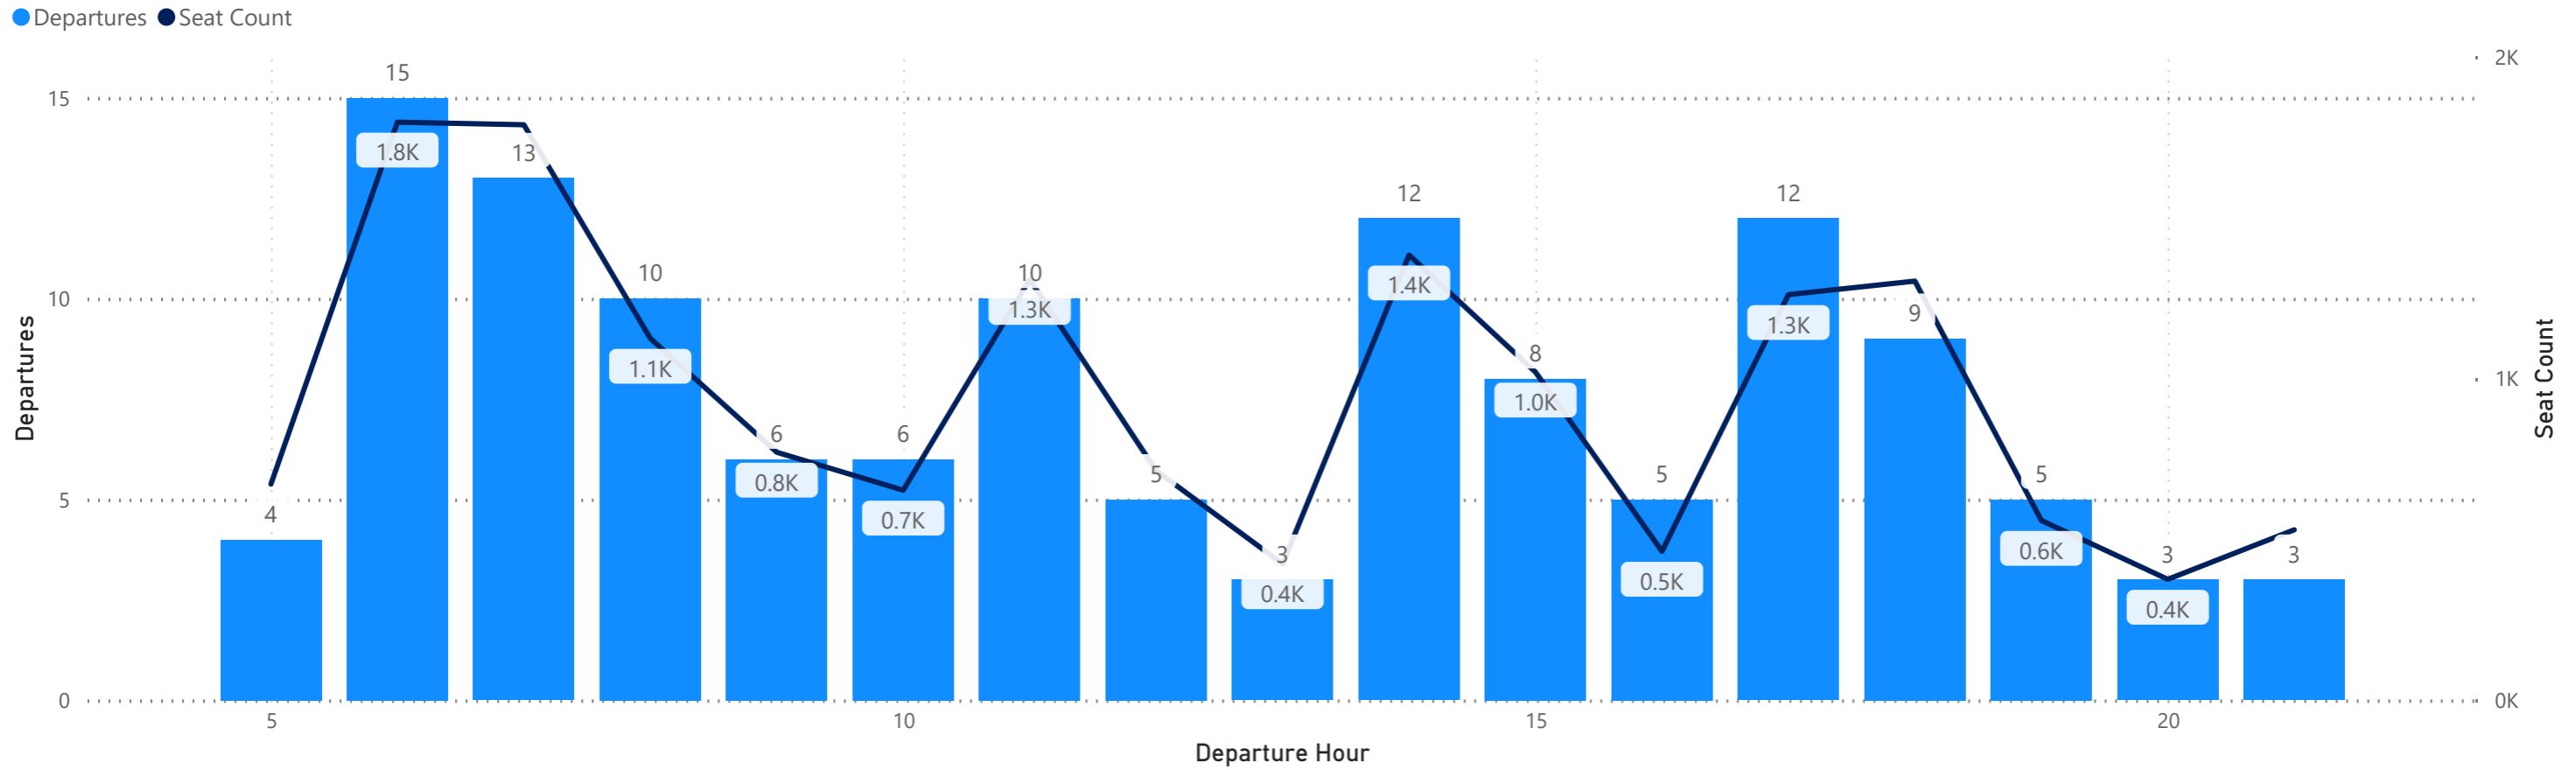

Arrivals by Airline - Earliest and Latest

Airline Code	AA		AC		AS		BA		DL		F9		G4		MX		SY		UA		VB		WN	
Travel Date	Earliest	Latest	Earliest	Latest	Earliest	Latest	Earliest	Latest	Earliest	Latest	Earliest	Latest	Earliest	Latest	Earliest	Latest	Earliest	Latest	Earliest	Latest	Earliest	Latest	Earliest	Latest
Monday, June 17, 2024	0:18	22:56	14:43	22:23	17:17	17:17	19:45	19:45	0:20	23:57	0:02	23:02	8:33	23:34			18:13	18:13	9:34	23:57			0:10	23:20
Tuesday, June 18, 2024	0:18	22:56	14:51	22:31	17:17	17:17			0:20	23:57	0:29	22:45	14:01	20:08	8:47	20:06			9:34	23:57			12:40	23:50
Wednesday, June 19, 2024	0:18	22:56	14:51	22:31	17:17	17:17	19:50	19:50	0:20	23:57	0:29	23:07	13:31	20:38			20:51	20:51	9:34	23:57			12:40	23:50
Thursday, June 20, 2024	0:18	22:56	14:51	22:31	17:17	17:17			0:20	23:57	1:13	23:26	8:36	23:41	8:47	20:06	10:31	10:31	9:34	23:57			0:10	23:20
Friday, June 21, 2024	0:18	22:56	14:51	22:31	17:17	17:17	19:55	19:55	0:20	23:57	0:05	23:02	8:33	23:34			18:13	18:13	9:34	23:57			0:10	23:20
Saturday, June 22, 2024	0:18	23:12	14:51	22:31	17:17	17:17	19:45	19:45	0:40	23:57	0:44	23:23	8:46	23:41					9:34	23:57	20:50	21:00	0:05	22:55
Sunday, June 23, 2024	0:18	22:56	14:51	22:31	17:17	17:17	19:50	19:50	0:20	23:57	1:17	23:26	8:36	23:41	8:47	20:06	19:04	19:04	9:34	23:57			0:10	20:40

Hourly Departures

Hourly Arrivals

Hourly Departures

Hourly Arrivals

Hourly Departures

Hourly Arrivals

Hourly Departures

● Departures ● Seat Count