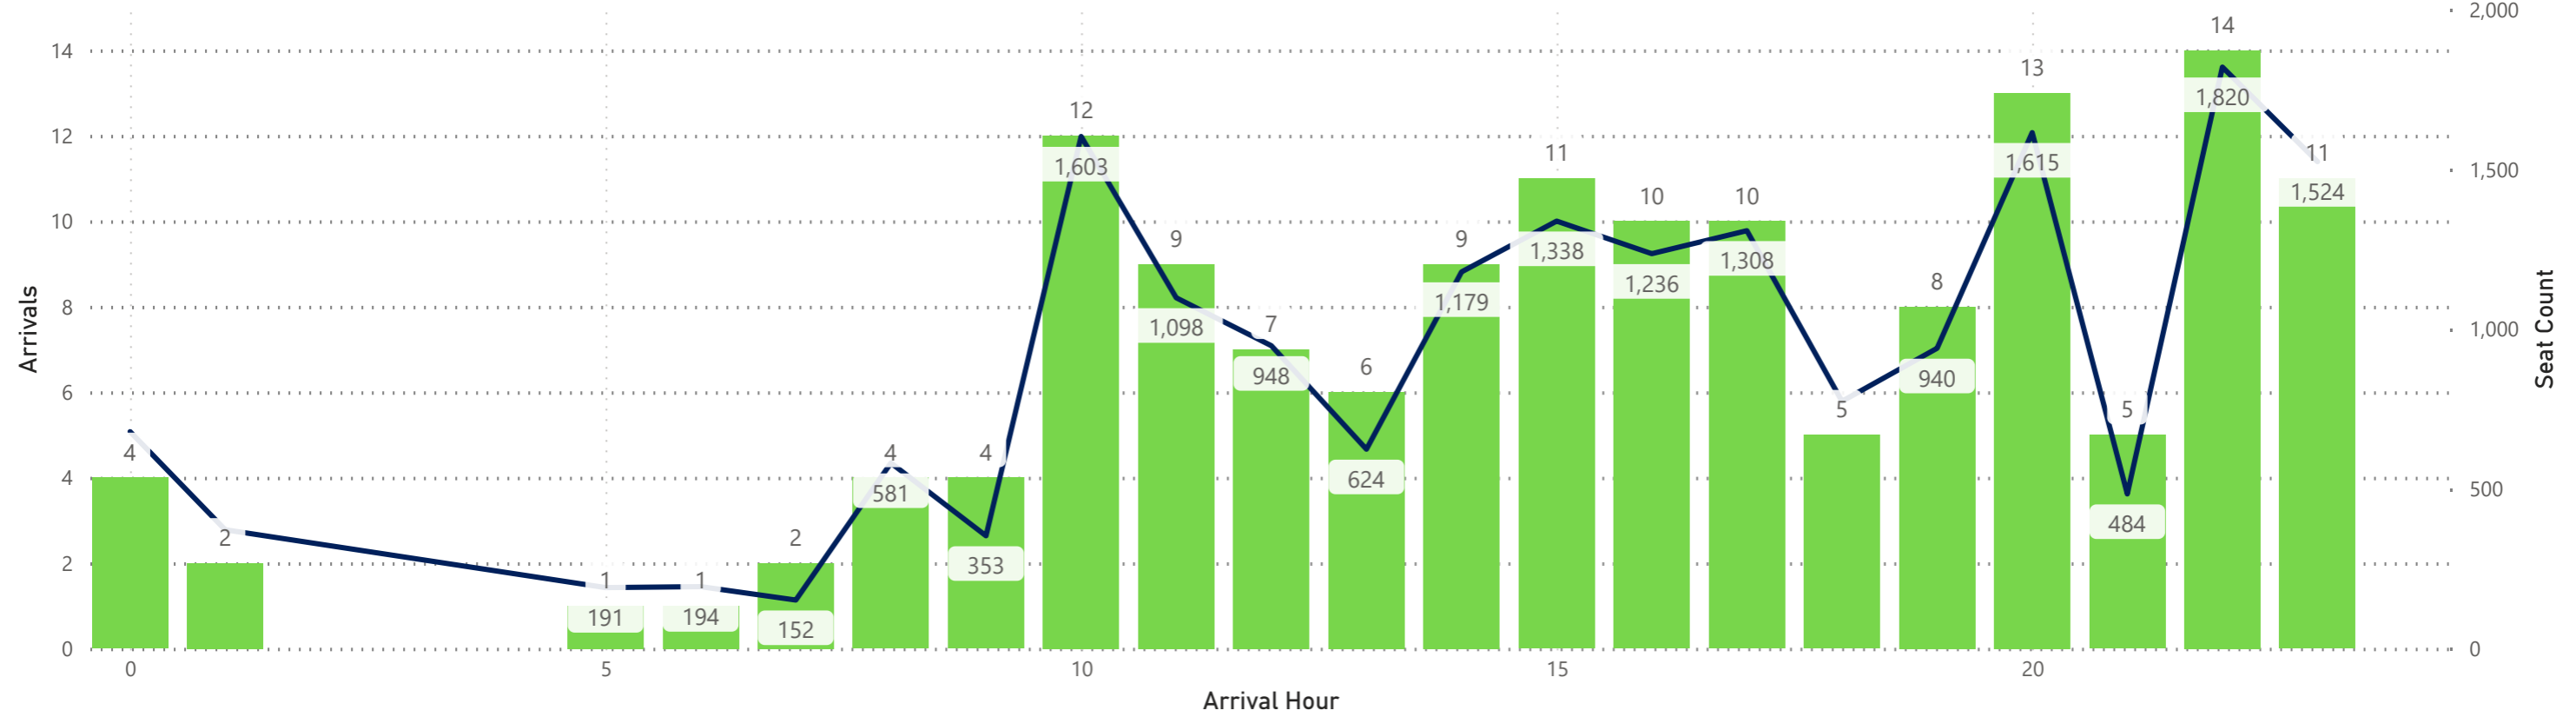

Hourly Arrivals

● Arrivals ● Seat Count