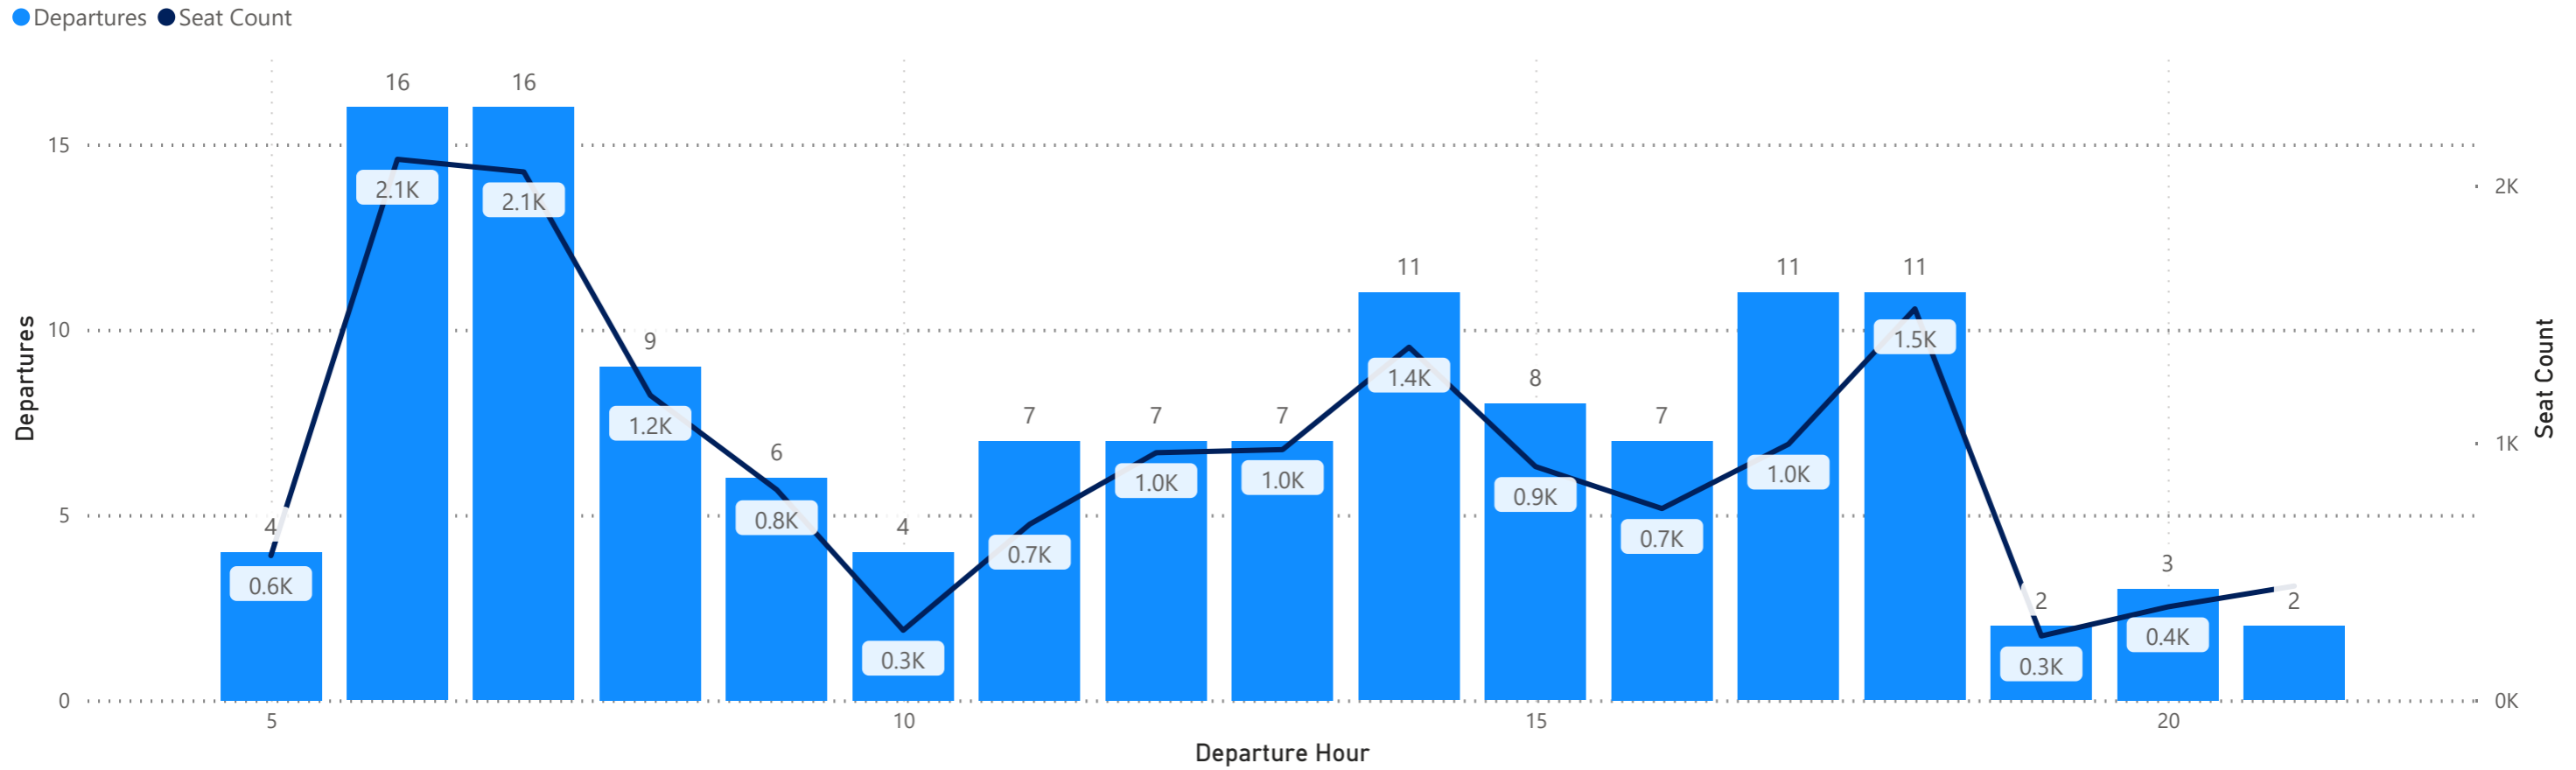

CVG Flight Schedule Summary

Departures by Airline - Earliest and Latest

Airline Code	AA		AC		AS		BA		DL		F9		G4		MX		SY		UA		VB		WN	
Travel Date	Earliest	Latest	Earliest	Latest	Earliest	Latest	Earliest	Latest	Earliest	Latest	Earliest	Latest	Earliest	Latest	Earliest	Latest	Earliest	Latest	Earliest	Latest	Earliest	Latest	Earliest	Latest
Monday, October 07, 2024	5:33	20:53	7:35	15:35	18:40	18:40	21:55	21:55	6:00	19:59	5:30	21:30	6:35	18:33					6:00	19:45			5:45	17:50
Tuesday, October 08, 2024	5:33	20:53	7:35	15:35	18:40	18:40			6:00	19:55	5:30	17:26							6:00	19:45			6:00	16:50
Wednesday, October 09, 2024	5:33	20:53	7:35	15:35	18:40	18:40	21:55	21:55	6:00	19:55	5:30	21:30	8:00	13:48	9:34	20:49			6:00	19:45			6:00	16:50
Thursday, October 10, 2024	5:33	20:53	7:35	15:35	18:40	18:40			6:00	19:59	5:05	18:41	6:00	18:26	20:50	20:50	13:25	13:25	6:00	19:45			5:45	17:50
Friday, October 11, 2024	5:33	21:18	7:35	15:35	18:40	18:40	21:50	21:50	6:00	19:59	5:30	18:52	6:00	21:14					6:00	19:45			5:45	17:50
Saturday, October 12, 2024	5:33	20:53	7:35	15:35	18:40	18:40	21:55	21:55	6:00	18:55	6:10	21:30	7:30	21:33	9:34	20:49			6:00	19:45			6:05	18:40
Sunday, October 13, 2024	5:33	20:53	7:35	15:35	18:40	18:40	21:55	21:55	6:00	19:59	5:05	18:41	6:00	18:26	20:50	20:50	19:20	19:20	6:00	19:45	10:00	10:00	6:30	21:25

Hourly Departures

Hourly Arrivals

Hourly Departures

Hourly Arrivals

Hourly Departures

Hourly Arrivals

Hourly Departures

● Departures ● Seat Count