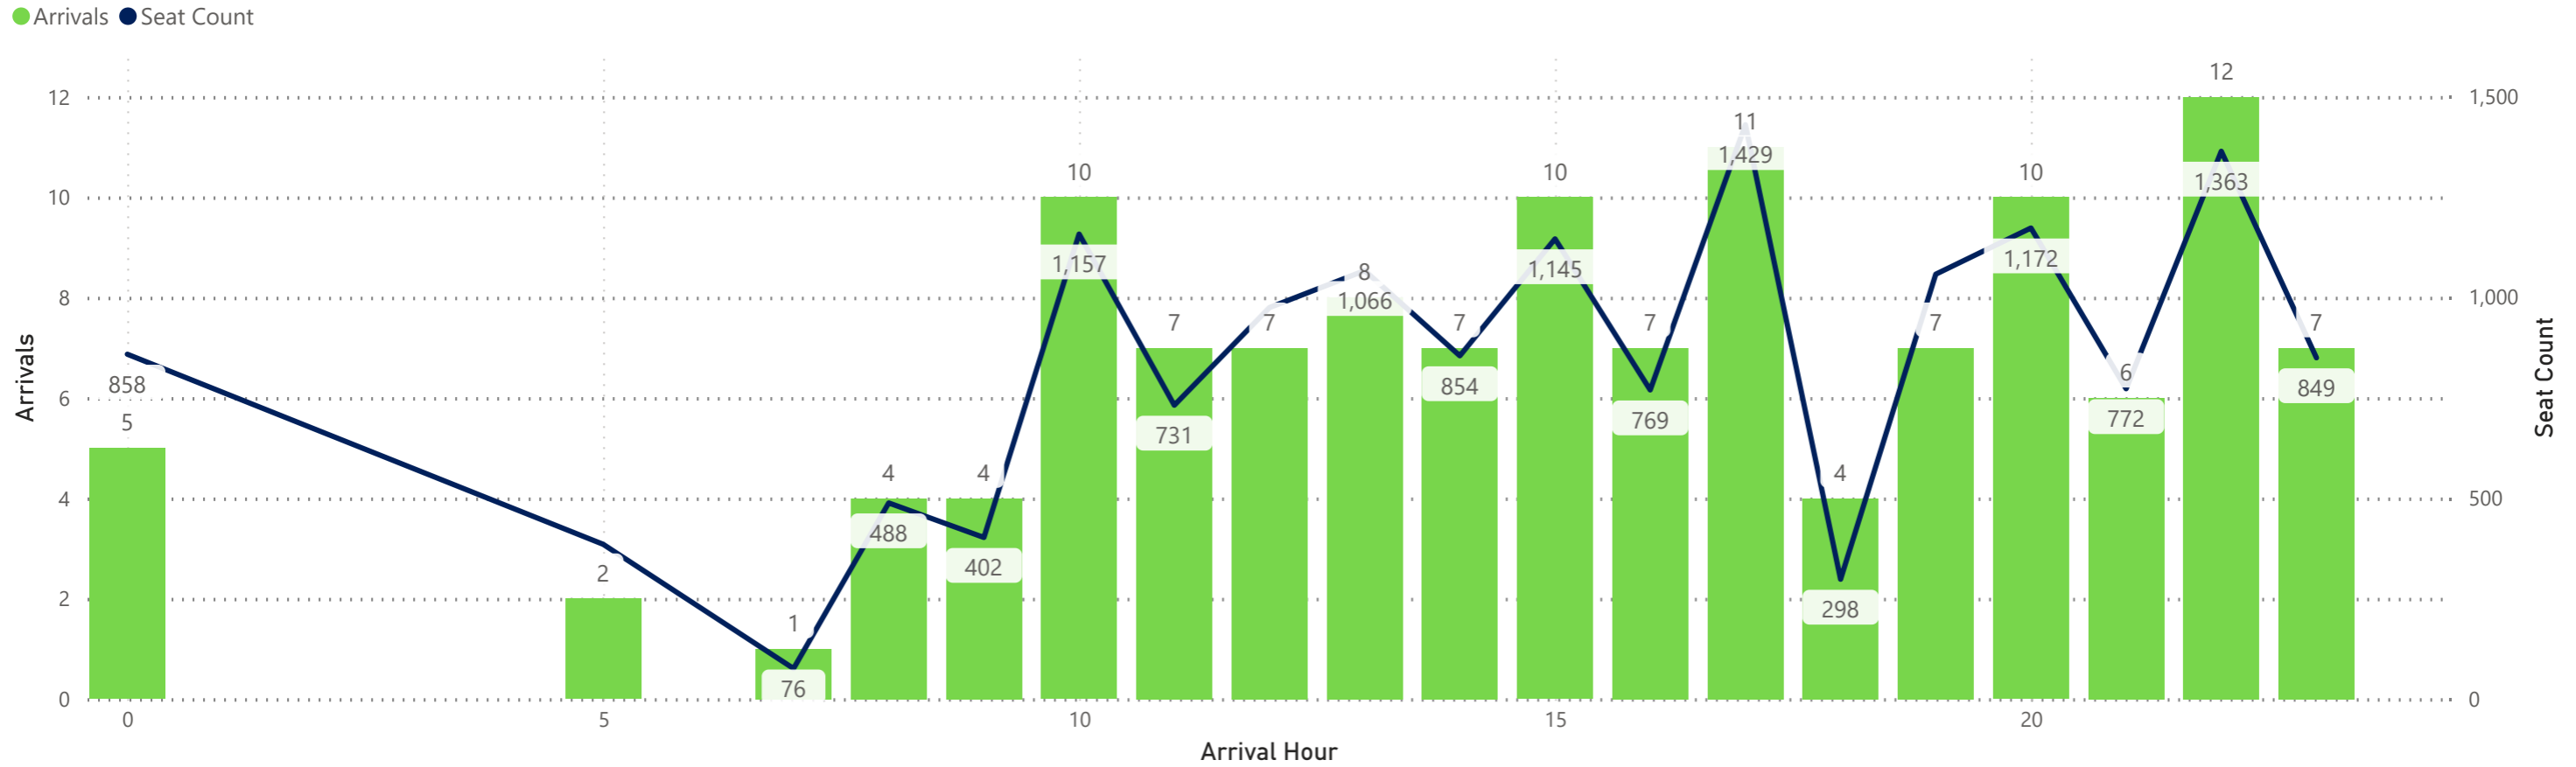

Arrivals by Airline - Earliest and Latest

Airline Code	AA		AC		AS		BA		DL		F9		G4		MX		SY		UA		VB		WN	
Travel Date	Earliest	Latest	Earliest	Latest	Earliest	Latest	Earliest	Latest	Earliest	Latest	Earliest	Latest	Earliest	Latest	Earliest	Latest	Earliest	Latest	Earliest	Latest	Earliest	Latest	Earliest	Latest
Monday, October 07, 2024	0:33	23:09	14:48	22:28	17:40	17:40	19:50	19:50	5:29	23:46	0:01	21:58	11:11	23:09					9:33	23:42			0:05	22:05
Tuesday, October 08, 2024	0:48	23:09	14:48	22:28	17:40	17:40			5:29	23:46	0:01	23:19							9:33	23:42			12:50	22:20
Wednesday, October 09, 2024	0:33	23:09	14:48	22:28	17:40	17:40	19:55	19:55	5:29	23:46	0:01	21:58	9:02	19:06	8:49	20:09			9:33	23:42			12:50	22:20
Thursday, October 10, 2024	0:33	23:09	14:48	22:28	17:40	17:40			5:29	23:46	0:11	23:08	11:28	23:24	20:10	20:10	12:26	12:26	9:33	23:42			0:05	22:05
Friday, October 11, 2024	0:33	23:09	14:48	22:28	17:40	17:40	19:59	19:59	5:29	23:46	0:01	21:58	8:41	23:35					9:33	23:42			0:05	22:05
Saturday, October 12, 2024	0:48	23:11	14:48	22:28	17:40	17:40	19:50	19:50	5:29	23:46	0:01	23:27	11:34	23:41	8:49	20:09			10:28	23:42	21:00	21:00	10:45	22:20
Sunday, October 13, 2024	0:33	23:09	14:48	14:48	17:40	17:40	19:55	19:55	5:29	23:46	0:11	23:08	11:28	23:24	20:10	20:10	18:26	18:26	9:33	23:42			0:50	23:30

Hourly Departures

Hourly Arrivals

Hourly Departures

Hourly Arrivals

Hourly Departures

Hourly Arrivals

Hourly Departures

● Departures ● Seat Count