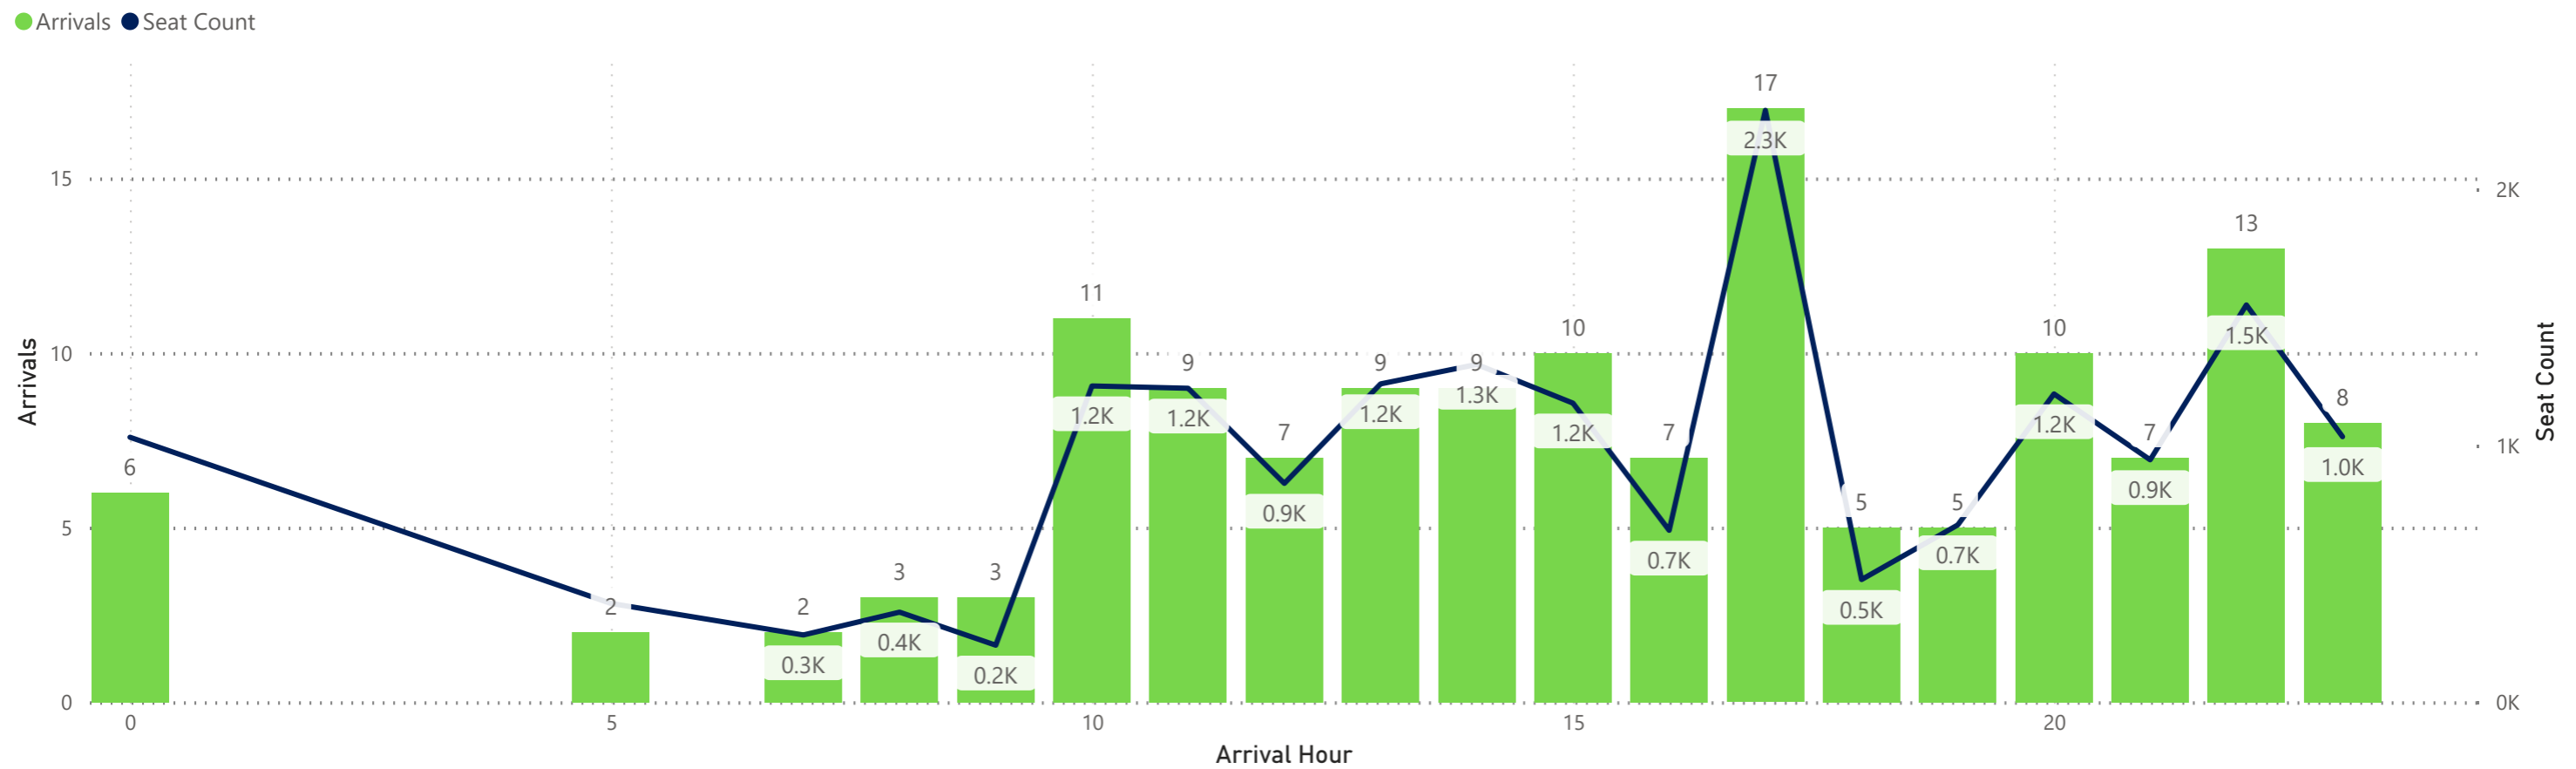

Hourly Arrivals