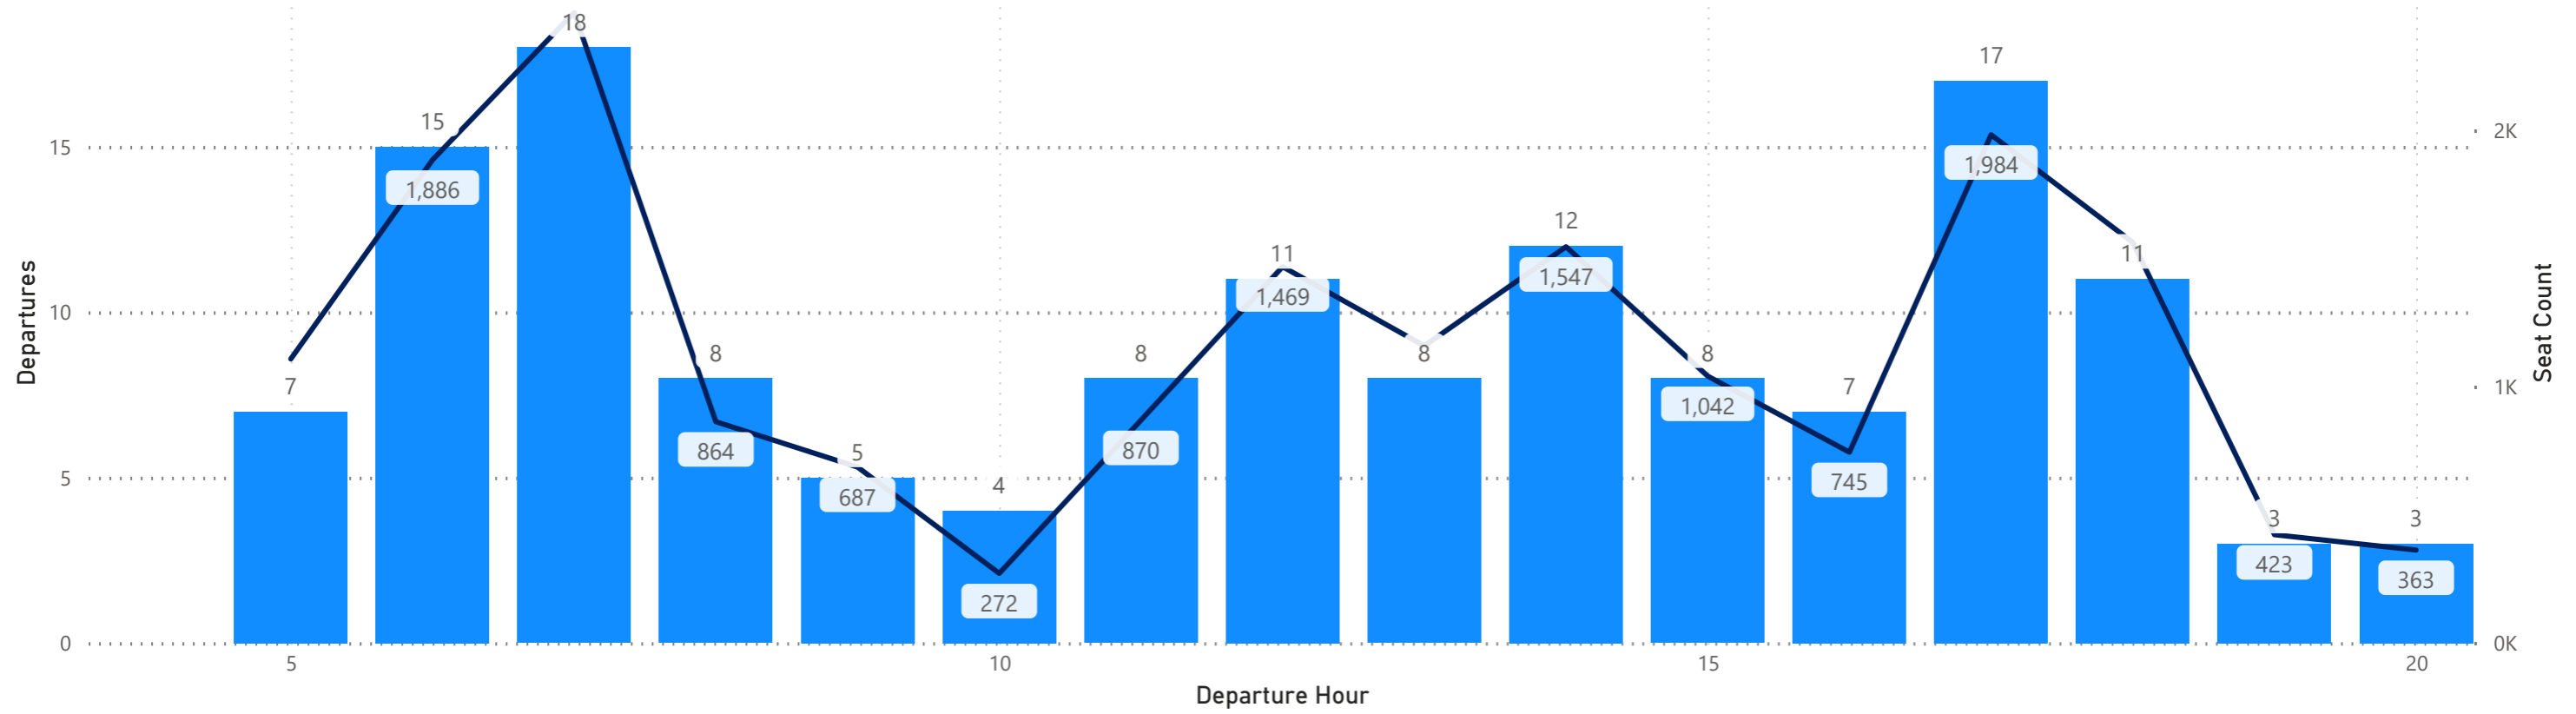

CVG Flight Schedule Summary

Departures by Airline - Earliest and Latest

Airline Code	AA		AC		AS		BA		DL		F9		G4		MX		SY		UA		VB		WN	
Travel Date	Earliest	Latest	Earliest	Latest	Earliest	Latest	Earliest	Latest	Earliest	Latest	Earliest	Latest	Earliest	Latest	Earliest	Latest	Earliest	Latest	Earliest	Latest	Earliest	Latest	Earliest	Latest
Monday, October 07, 2024	5:33	20:53	7:35	15:35	18:40	18:40	21:55	21:55	6:00	19:59	5:30	21:30	6:35	18:33					6:00	19:45			5:45	17:50
Tuesday, October 08, 2024	5:33	20:53	7:35	15:35	18:40	18:40			6:00	19:55	5:30	17:26							6:00	19:45			6:00	16:50
Wednesday, October 09, 2024	5:33	20:53	7:35	15:35	18:40	18:40	21:55	21:55	6:00	19:55	5:30	21:30	8:00	13:48	9:34	20:49			6:00	19:45			6:00	16:50
Thursday, October 10, 2024	5:33	20:53	7:35	15:35	18:40	18:40			6:00	19:59	5:05	18:41	6:00	18:26	20:50	20:50	13:25	13:25	6:00	19:45			5:45	17:50
Friday, October 11, 2024	5:33	21:18	7:35	15:35	18:40	18:40	21:50	21:50	6:00	19:59	5:30	18:52	6:00	21:14					6:00	19:45			5:45	17:50
Saturday, October 12, 2024	5:33	20:53	7:35	15:35	18:40	18:40	21:55	21:55	6:00	18:55	6:10	21:30	7:30	21:33	9:34	20:49			6:00	19:45			6:05	18:40
Sunday, October 13, 2024	5:33	20:53	7:35	15:35	18:40	18:40	21:55	21:55	6:00	19:59	5:05	18:41	6:00	18:26	20:50	20:50	19:20	19:20	6:00	19:45	10:00	10:00	6:30	21:25

Hourly Departures

Hourly Arrivals

Hourly Departures

Hourly Arrivals

Hourly Departures

Hourly Arrivals

Hourly Departures

● Departures ● Seat Count