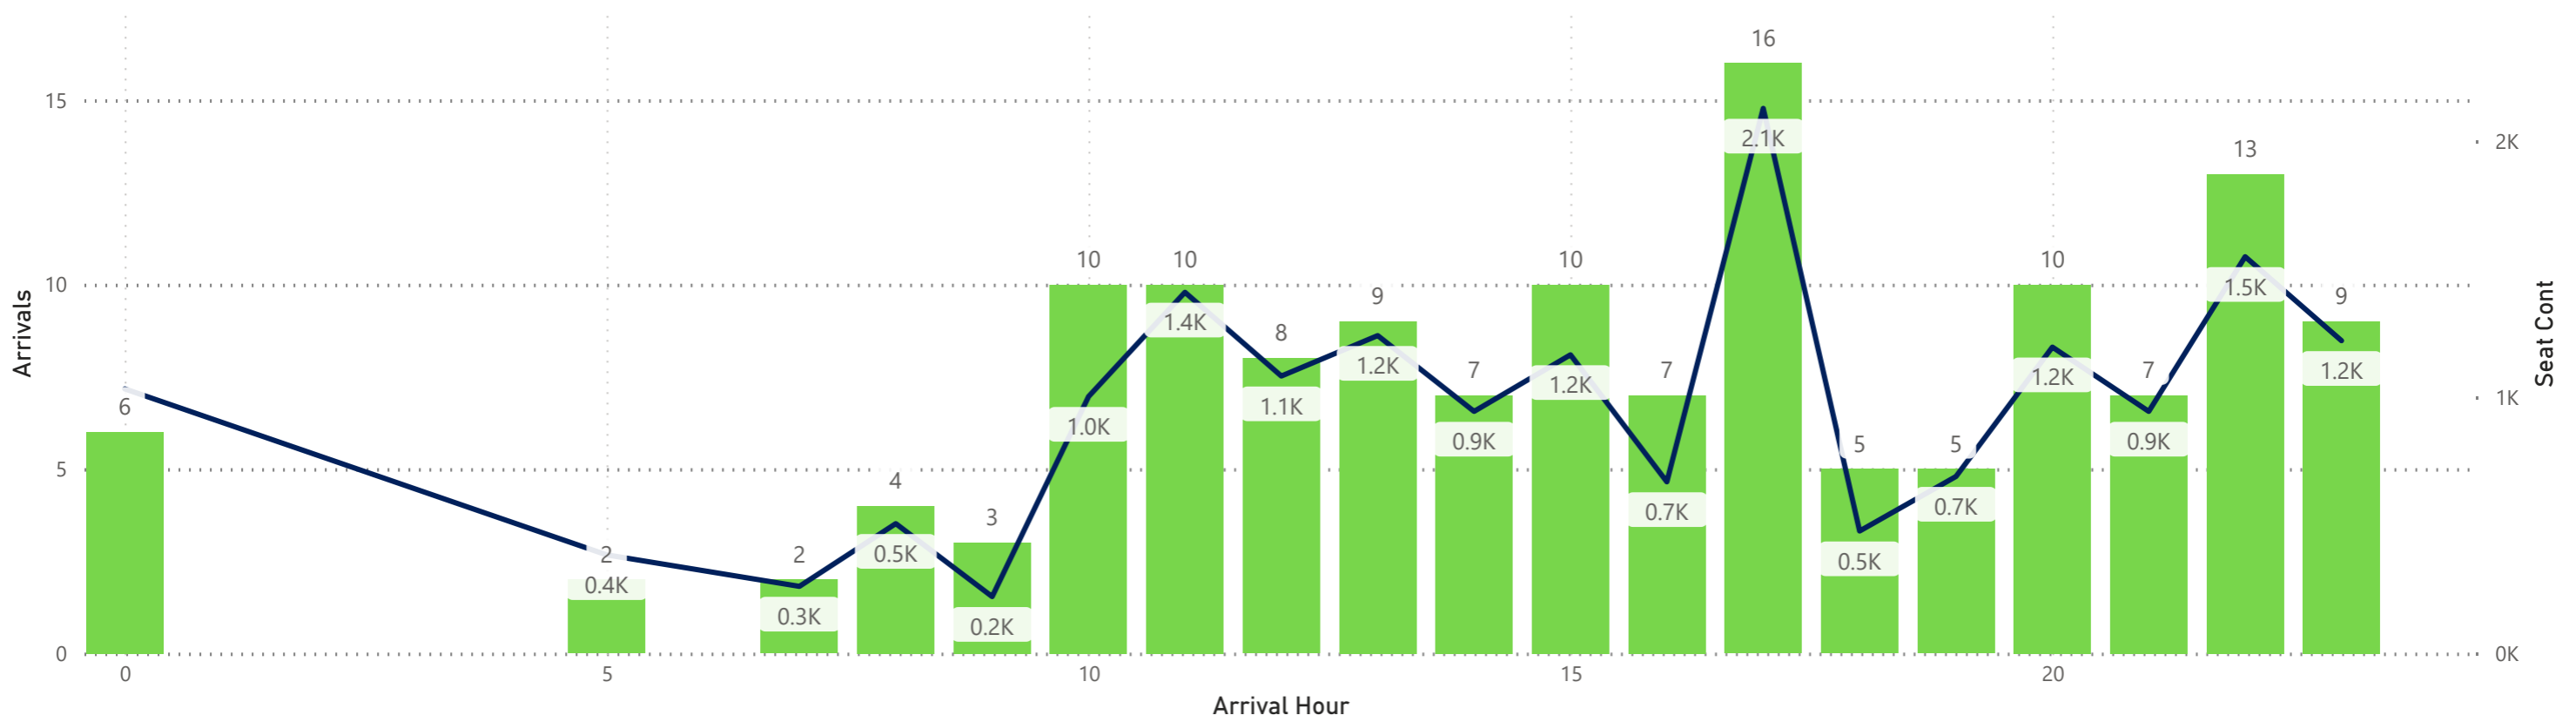

CVG Flight Schedule Summary

Departures by Airline - Earliest and Latest

Airline Code	AA		AC		AS		BA		DL		F9		G4		MX		SY		UA		VB		WN	
Travel Date	Earliest	Latest	Earliest	Latest	Earliest	Latest	Earliest	Latest	Earliest	Latest	Earliest	Latest	Earliest	Latest	Earliest	Latest	Earliest	Latest	Earliest	Latest	Earliest	Latest	Earliest	Latest
Monday, October 07, 2024	5:33	20:53	7:35	15:35	18:40	18:40	21:55	21:55	6:00	19:59	5:30	21:30	6:35	18:33					6:00	19:45			5:45	17:50
Tuesday, October 08, 2024	5:33	20:53	7:35	15:35	18:40	18:40			6:00	19:55	5:30	17:26							6:00	19:45			6:00	16:50
Wednesday, October 09, 2024	5:33	20:53	7:35	15:35	18:40	18:40	21:55	21:55	6:00	19:55	5:30	21:30	8:00	13:48	9:34	20:49			6:00	19:45			6:00	16:50
Thursday, October 10, 2024	5:33	20:53	7:35	15:35	18:40	18:40			6:00	19:59	5:05	18:41	6:00	18:26	20:50	20:50	13:25	13:25	6:00	19:45			5:45	17:50
Friday, October 11, 2024	5:33	21:18	7:35	15:35	18:40	18:40	21:50	21:50	6:00	19:59	5:30	18:52	6:00	21:14					6:00	19:45			5:45	17:50
Saturday, October 12, 2024	5:33	20:53	7:35	15:35	18:40	18:40	21:55	21:55	6:00	18:55	6:10	21:30	7:30	21:33	9:34	20:49			6:00	19:45			6:05	18:40
Sunday, October 13, 2024	5:33	20:53	7:35	15:35	18:40	18:40	21:55	21:55	6:00	19:59	5:05	18:41	6:00	18:26	20:50	20:50	19:20	19:20	6:00	19:45	10:00	10:00	6:30	21:25

Hourly Arrivals

● Arrivals ● Seat Count

Hourly Departures

Departures Seat Count

Hourly Arrivals

Arrivals Seat Cont

Hourly Departures

Departures Seat Count

Hourly Arrivals

Arrivals Seat Count

Hourly Departures

Hourly Arrivals