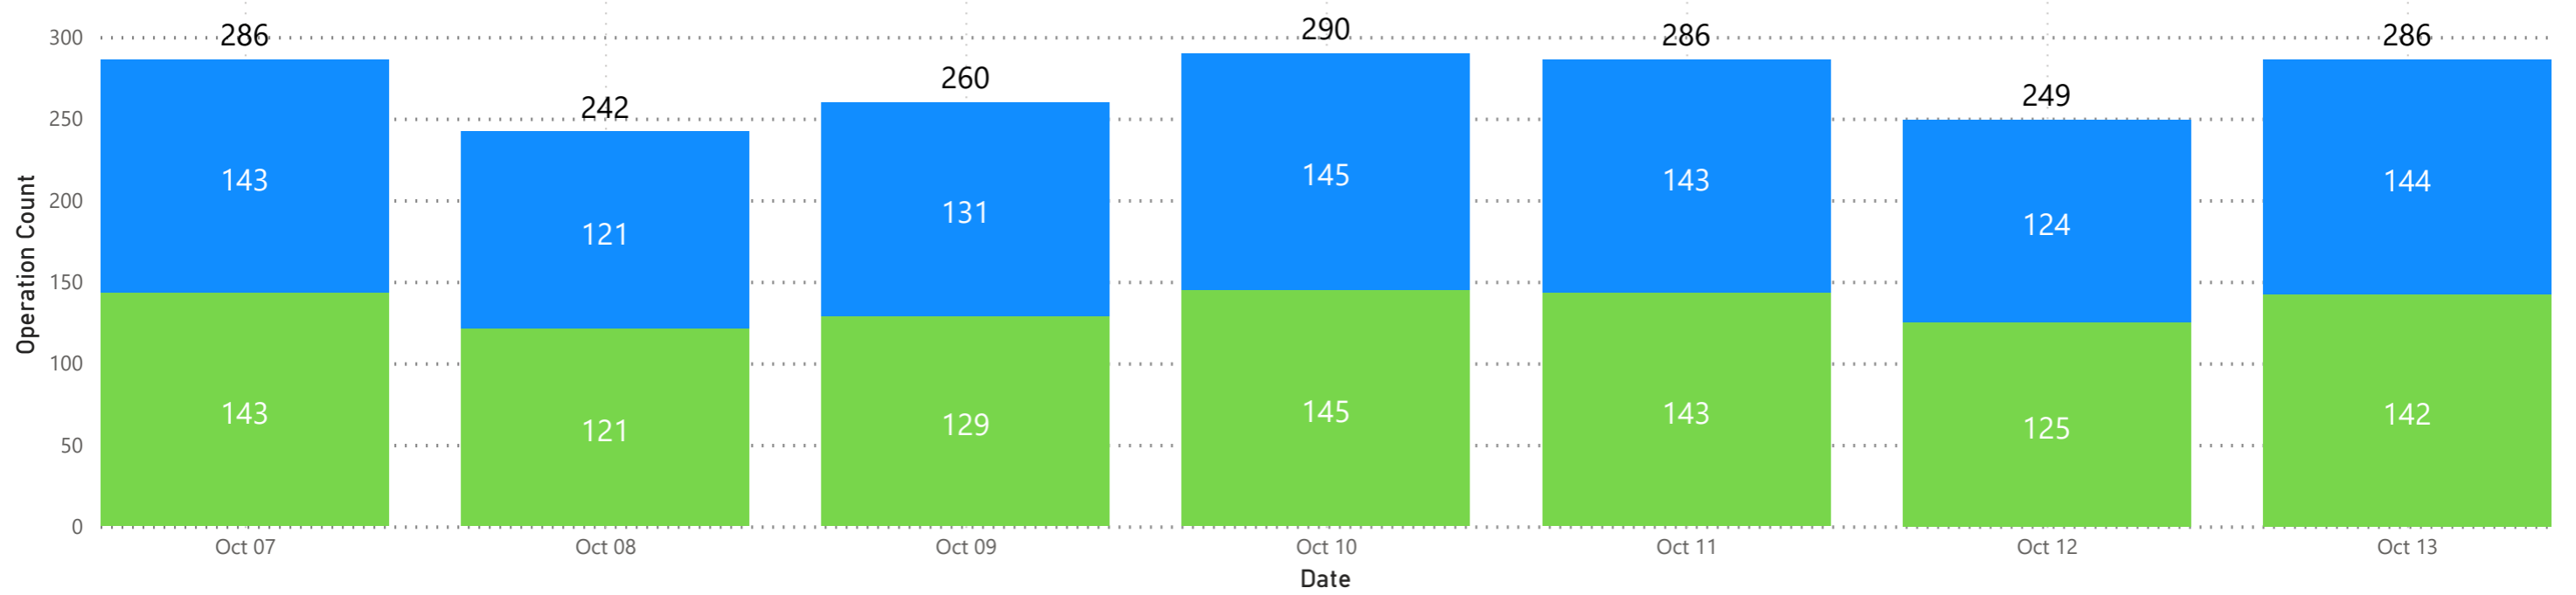

CVG Flight Schedule Summary

Daily Operations and Daily Scheduled Seats

● Arrivals ● Departures