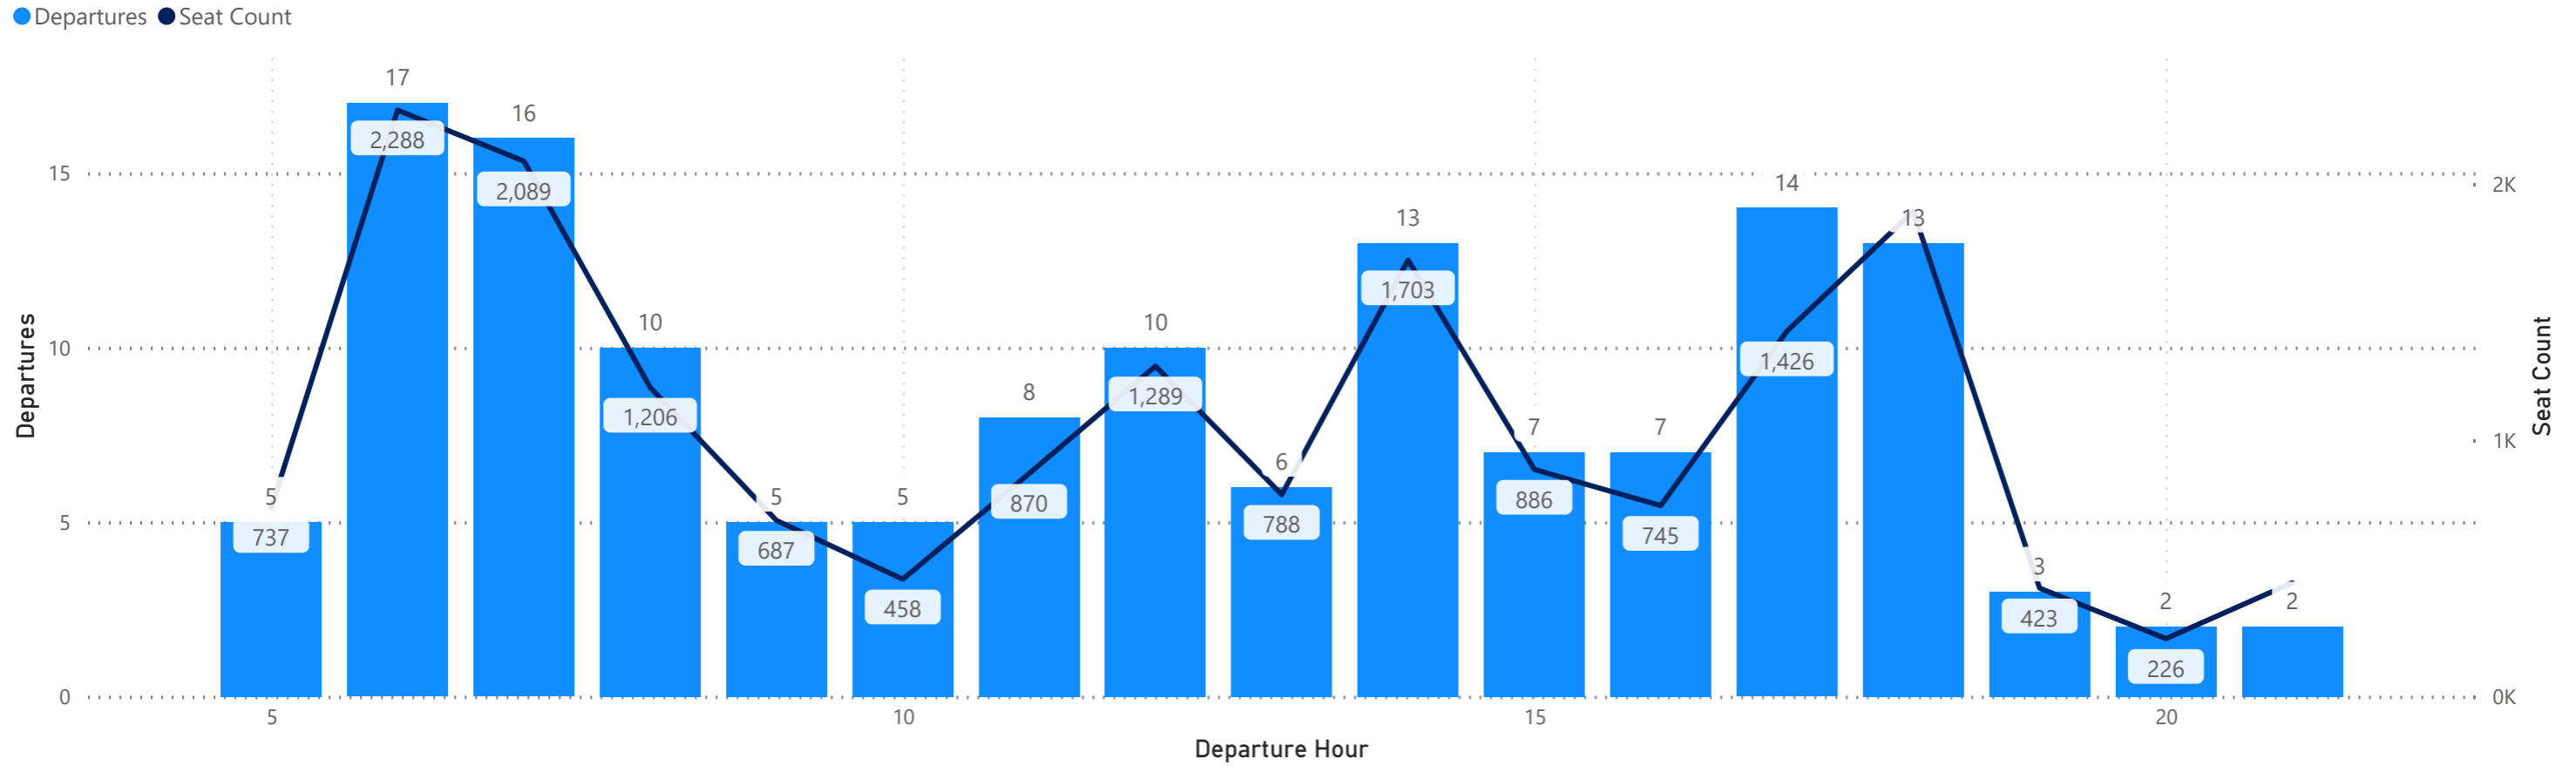

Hourly Departures