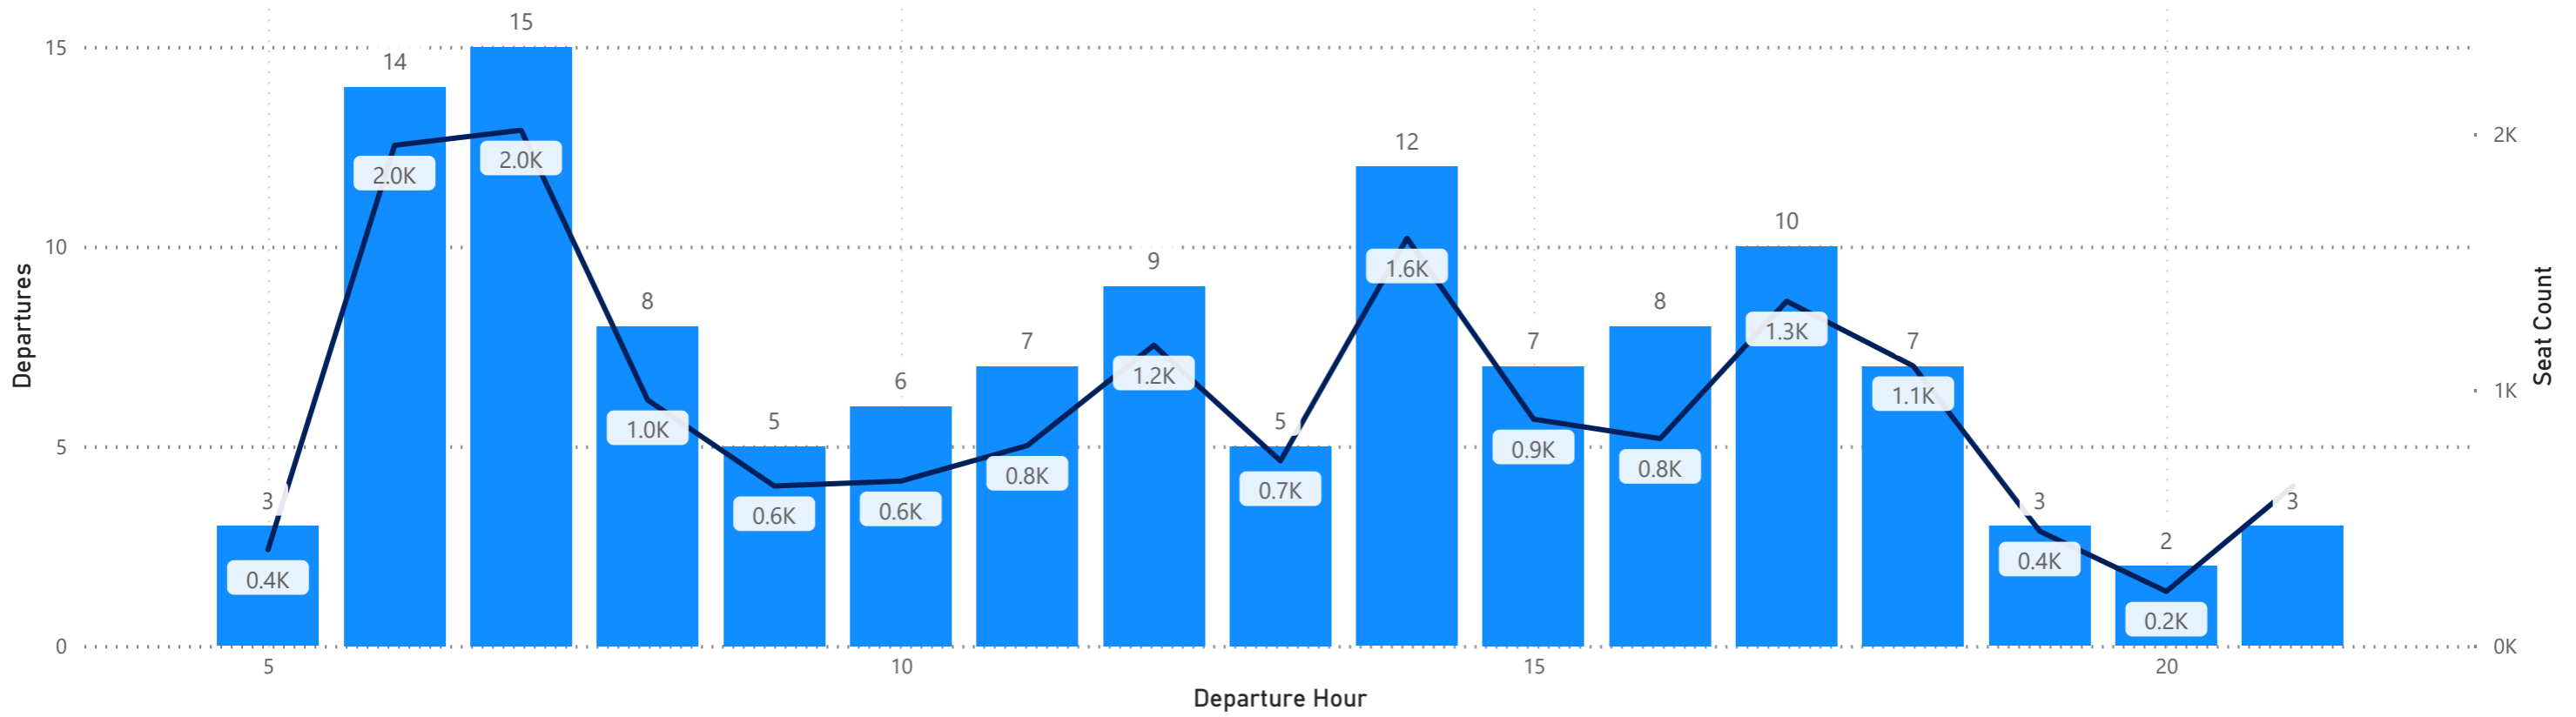

CVG Flight Schedule Summary

Departures by Airline - Earliest and Latest

Airline Code	AA		AC		AS		BA		DL		F9		G4		MX		SY		UA		VB		WN	
Travel Date	Earliest	Latest	Earliest	Latest	Earliest	Latest	Earliest	Latest	Earliest	Latest	Earliest	Latest	Earliest	Latest	Earliest	Latest	Earliest	Latest	Earliest	Latest	Earliest	Latest	Earliest	Latest
Monday, October 07, 2024	5:33	20:53	7:35	15:35	18:40	18:40	21:55	21:55	6:00	19:59	5:30	21:30	6:35	18:33					6:00	19:45			5:45	17:50
Tuesday, October 08, 2024	5:33	20:53	7:35	15:35	18:40	18:40			6:00	19:55	5:30	17:26							6:00	19:45			6:00	16:50
Wednesday, October 09, 2024	5:33	20:53	7:35	15:35	18:40	18:40	21:55	21:55	6:00	19:55	5:30	21:30	8:00	13:48	9:34	20:49			6:00	19:45			6:00	16:50
Thursday, October 10, 2024	5:33	20:53	7:35	15:35	18:40	18:40			6:00	19:59	5:05	18:41	6:00	18:26	20:50	20:50	13:25	13:25	6:00	19:45			5:45	17:50
Friday, October 11, 2024	5:33	21:18	7:35	15:35	18:40	18:40	21:50	21:50	6:00	19:59	5:30	18:52	6:00	21:14					6:00	19:45			5:45	17:50
Saturday, October 12, 2024	5:33	20:53	7:35	15:35	18:40	18:40	21:55	21:55	6:00	18:55	6:10	21:30	7:30	21:33	9:34	20:49			6:00	19:45			6:05	18:40
Sunday, October 13, 2024	5:33	20:53	7:35	15:35	18:40	18:40	21:55	21:55	6:00	19:59	5:05	18:41	6:00	18:26	20:50	20:50	19:20	19:20	6:00	19:45	10:00	10:00	6:30	21:25

Hourly Arrivals

● Arrivals ● Seat Count

Hourly Departures

Departures Seat Count

Hourly Arrivals

Arrivals Seat Cont

Hourly Departures

Departures Seat Count

Hourly Arrivals

Arrivals Seat Count

Hourly Departures

Hourly Arrivals