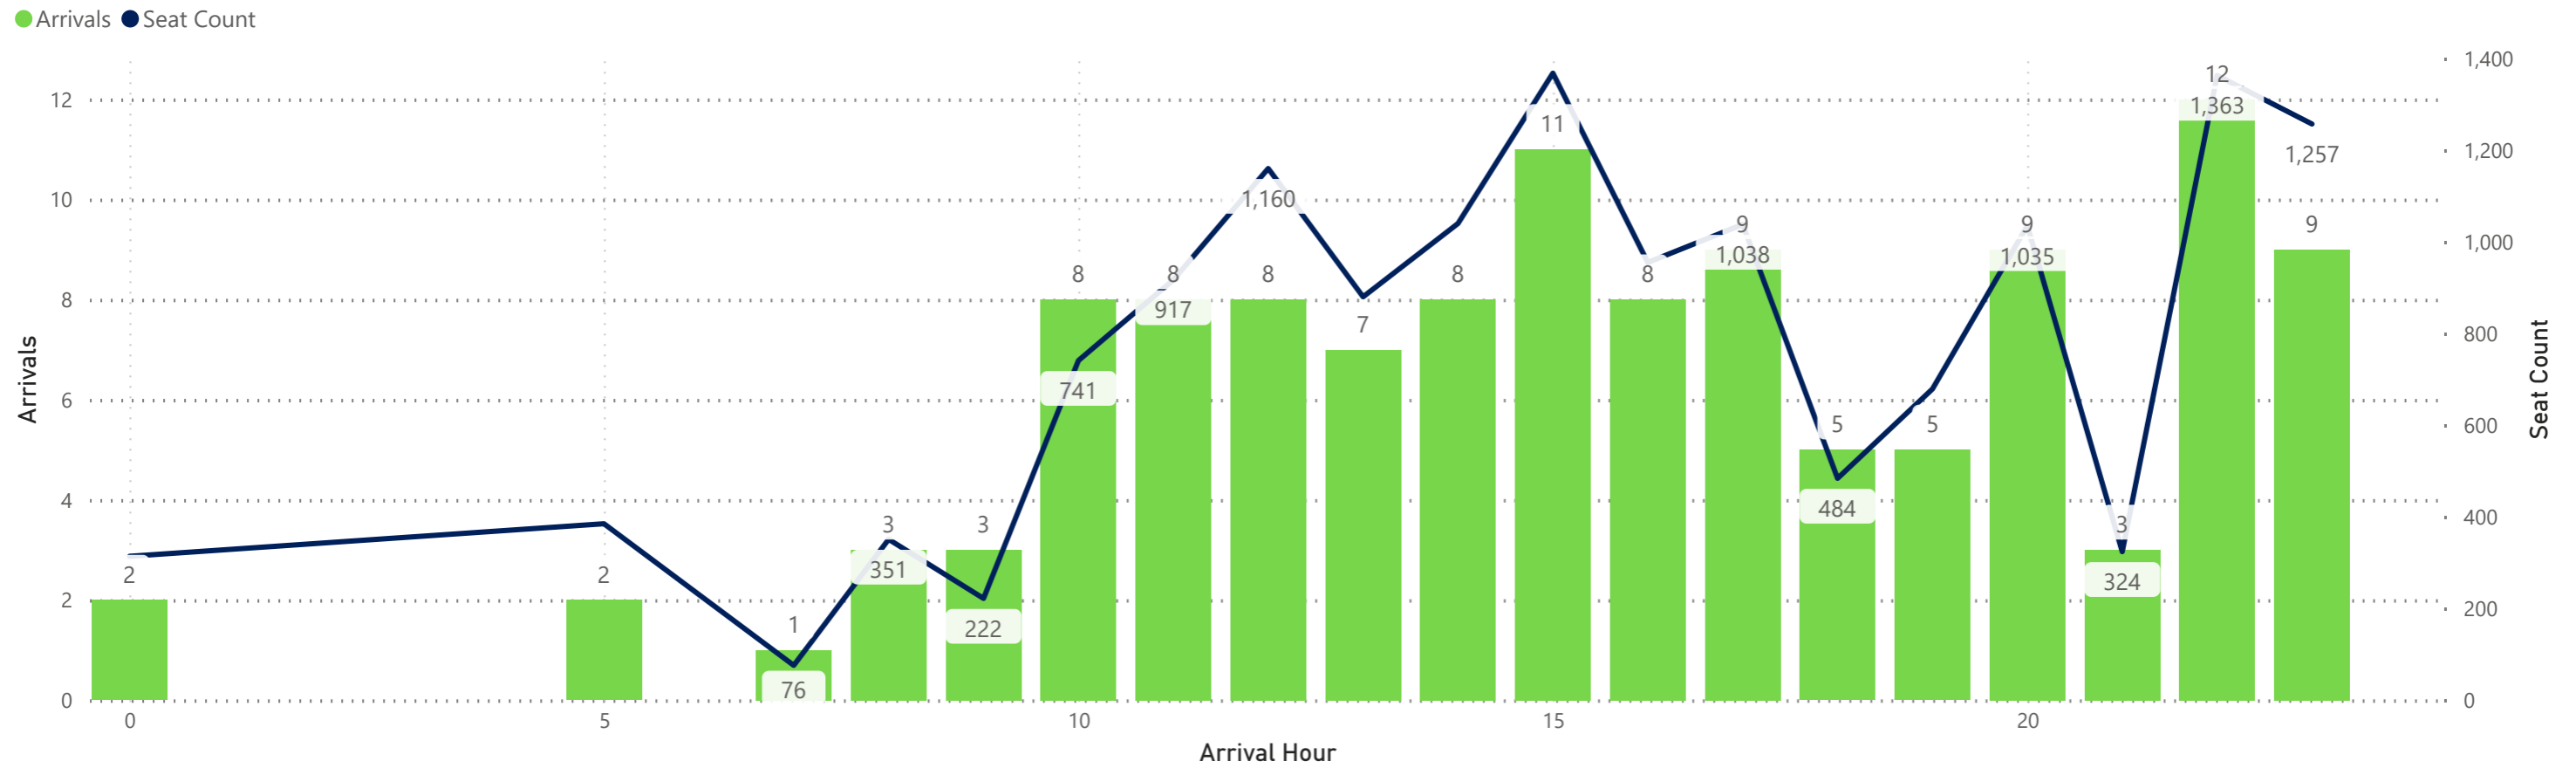

Arrivals by Airline - Earliest and Latest

Airline Code	AA		AC		AS		BA		DL		F9		G4		MX		SY		UA		VB		WN	
Travel Date	Earliest	Latest	Earliest	Latest	Earliest	Latest	Earliest	Latest	Earliest	Latest	Earliest	Latest	Earliest	Latest	Earliest	Latest	Earliest	Latest	Earliest	Latest	Earliest	Latest	Earliest	Latest
Monday, October 07, 2024	0:33	23:09	14:48	22:28	17:40	17:40	19:50	19:50	5:29	23:46	0:01	21:58	11:11	23:09					9:33	23:42			0:05	22:05
Tuesday, October 08, 2024	0:48	23:09	14:48	22:28	17:40	17:40			5:29	23:46	0:01	23:19							9:33	23:42			12:50	22:20
Wednesday, October 09, 2024	0:33	23:09	14:48	22:28	17:40	17:40	19:55	19:55	5:29	23:46	0:01	21:58	9:02	19:06	8:49	20:09			9:33	23:42			12:50	22:20
Thursday, October 10, 2024	0:33	23:09	14:48	22:28	17:40	17:40			5:29	23:46	0:11	23:08	11:28	23:24	20:10	20:10	12:26	12:26	9:33	23:42			0:05	22:05
Friday, October 11, 2024	0:33	23:09	14:48	22:28	17:40	17:40	19:59	19:59	5:29	23:46	0:01	21:58	8:41	23:35					9:33	23:42			0:05	22:05
Saturday, October 12, 2024	0:48	23:11	14:48	22:28	17:40	17:40	19:50	19:50	5:29	23:46	0:01	23:27	11:34	23:41	8:49	20:09			10:28	23:42	21:00	21:00	10:45	22:20
Sunday, October 13, 2024	0:33	23:09	14:48	14:48	17:40	17:40	19:55	19:55	5:29	23:46	0:11	23:08	11:28	23:24	20:10	20:10	18:26	18:26	9:33	23:42			0:50	23:30

Hourly Departures

Hourly Arrivals

Hourly Departures

Hourly Arrivals

Hourly Departures

Hourly Arrivals

Hourly Departures

● Departures ● Seat Count