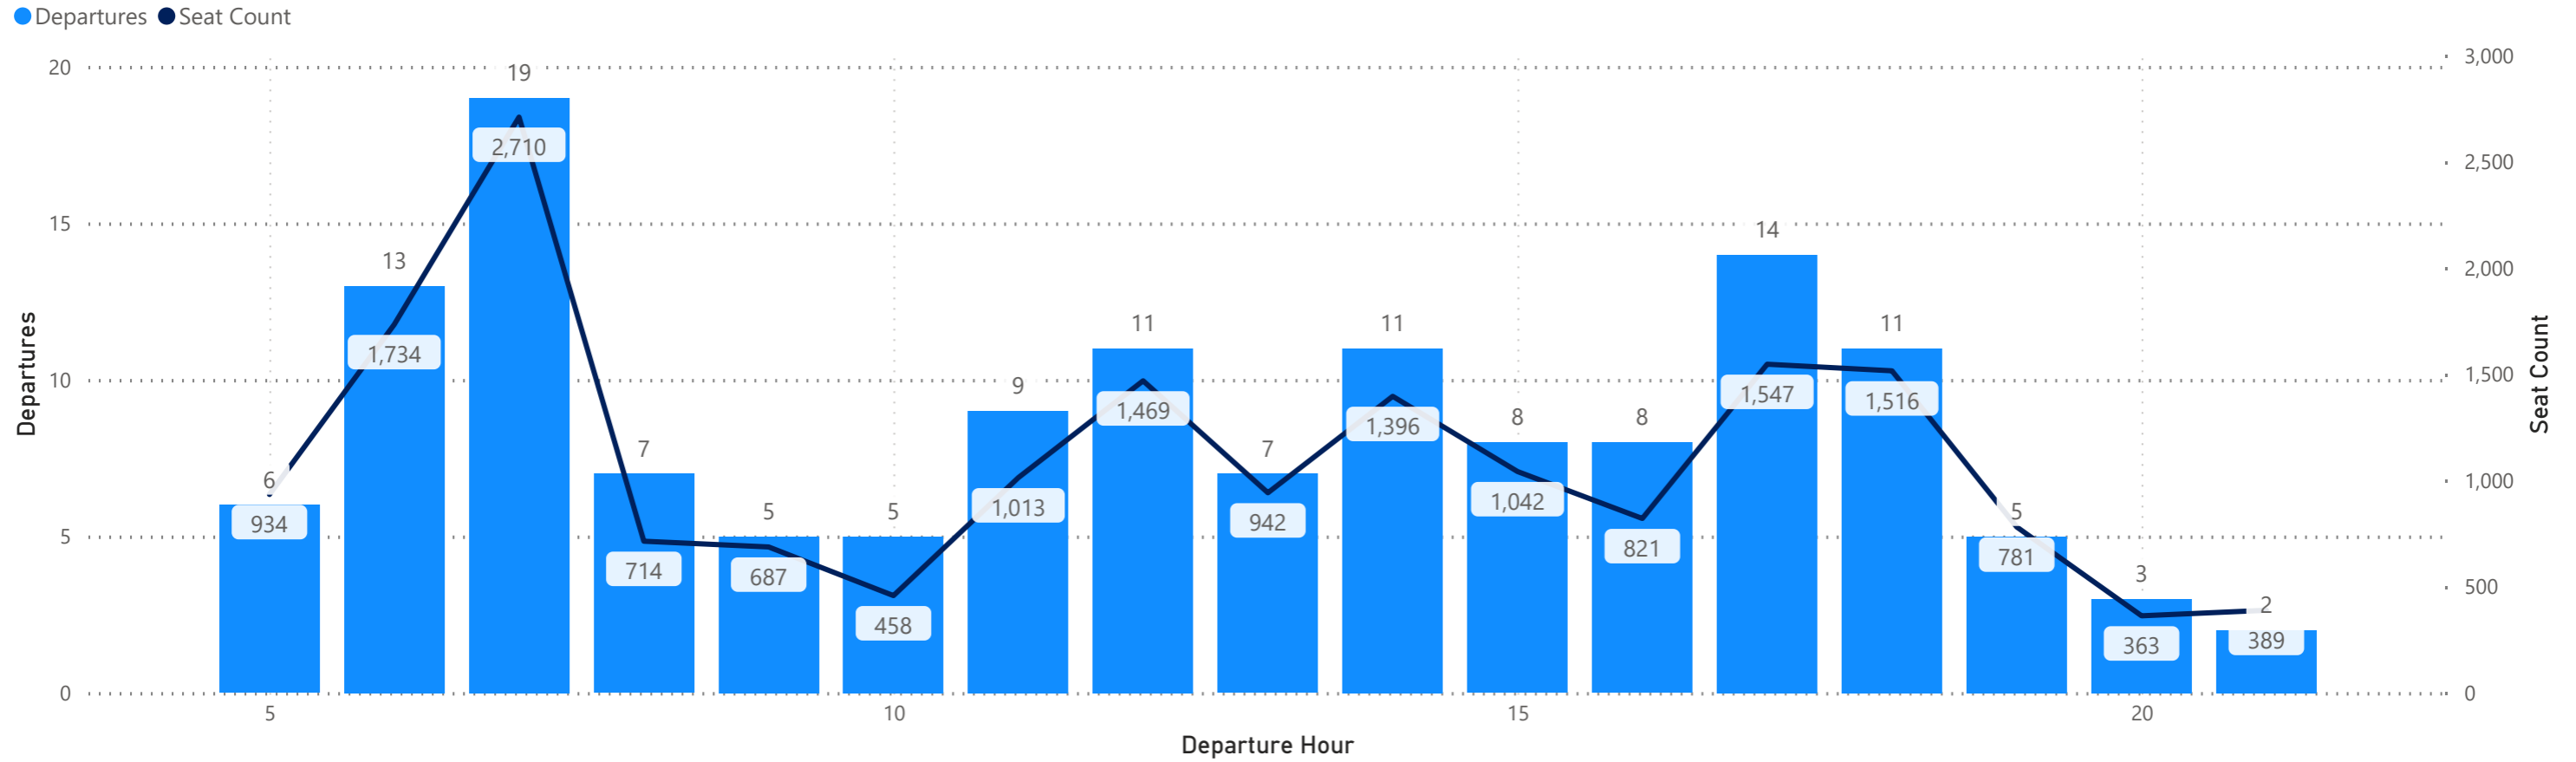

CVG Flight Schedule Summary

Departures by Airline - Earliest and Latest

Airline Code	AA		AC		AS		BA		DL		F9		G4		MX		SY		UA		VB		WN	
Travel Date	Earliest	Latest	Earliest	Latest	Earliest	Latest	Earliest	Latest	Earliest	Latest	Earliest	Latest	Earliest	Latest	Earliest	Latest	Earliest	Latest	Earliest	Latest	Earliest	Latest	Earliest	Latest
Monday, October 07, 2024	5:33	20:53	7:35	15:35	18:40	18:40	21:55	21:55	6:00	19:59	5:30	21:30	6:35	18:33					6:00	19:45			5:45	17:50
Tuesday, October 08, 2024	5:33	20:53	7:35	15:35	18:40	18:40			6:00	19:55	5:30	17:26							6:00	19:45			6:00	16:50
Wednesday, October 09, 2024	5:33	20:53	7:35	15:35	18:40	18:40	21:55	21:55	6:00	19:55	5:30	21:30	8:00	13:48	9:34	20:49			6:00	19:45			6:00	16:50
Thursday, October 10, 2024	5:33	20:53	7:35	15:35	18:40	18:40			6:00	19:59	5:05	18:41	6:00	18:26	20:50	20:50	13:25	13:25	6:00	19:45			5:45	17:50
Friday, October 11, 2024	5:33	21:18	7:35	15:35	18:40	18:40	21:50	21:50	6:00	19:59	5:30	18:52	6:00	21:14					6:00	19:45			5:45	17:50
Saturday, October 12, 2024	5:33	20:53	7:35	15:35	18:40	18:40	21:55	21:55	6:00	18:55	6:10	21:30	7:30	21:33	9:34	20:49			6:00	19:45			6:05	18:40
Sunday, October 13, 2024	5:33	20:53	7:35	15:35	18:40	18:40	21:55	21:55	6:00	19:59	5:05	18:41	6:00	18:26	20:50	20:50	19:20	19:20	6:00	19:45	10:00	10:00	6:30	21:25

Hourly Arrivals

● Arrivals ● Seat Count

Hourly Departures

Departures Seat Count

Hourly Arrivals

Arrivals Seat Cont

Hourly Departures

Departures Seat Count

Hourly Arrivals

Arrivals Seat Count

Hourly Departures

Hourly Arrivals