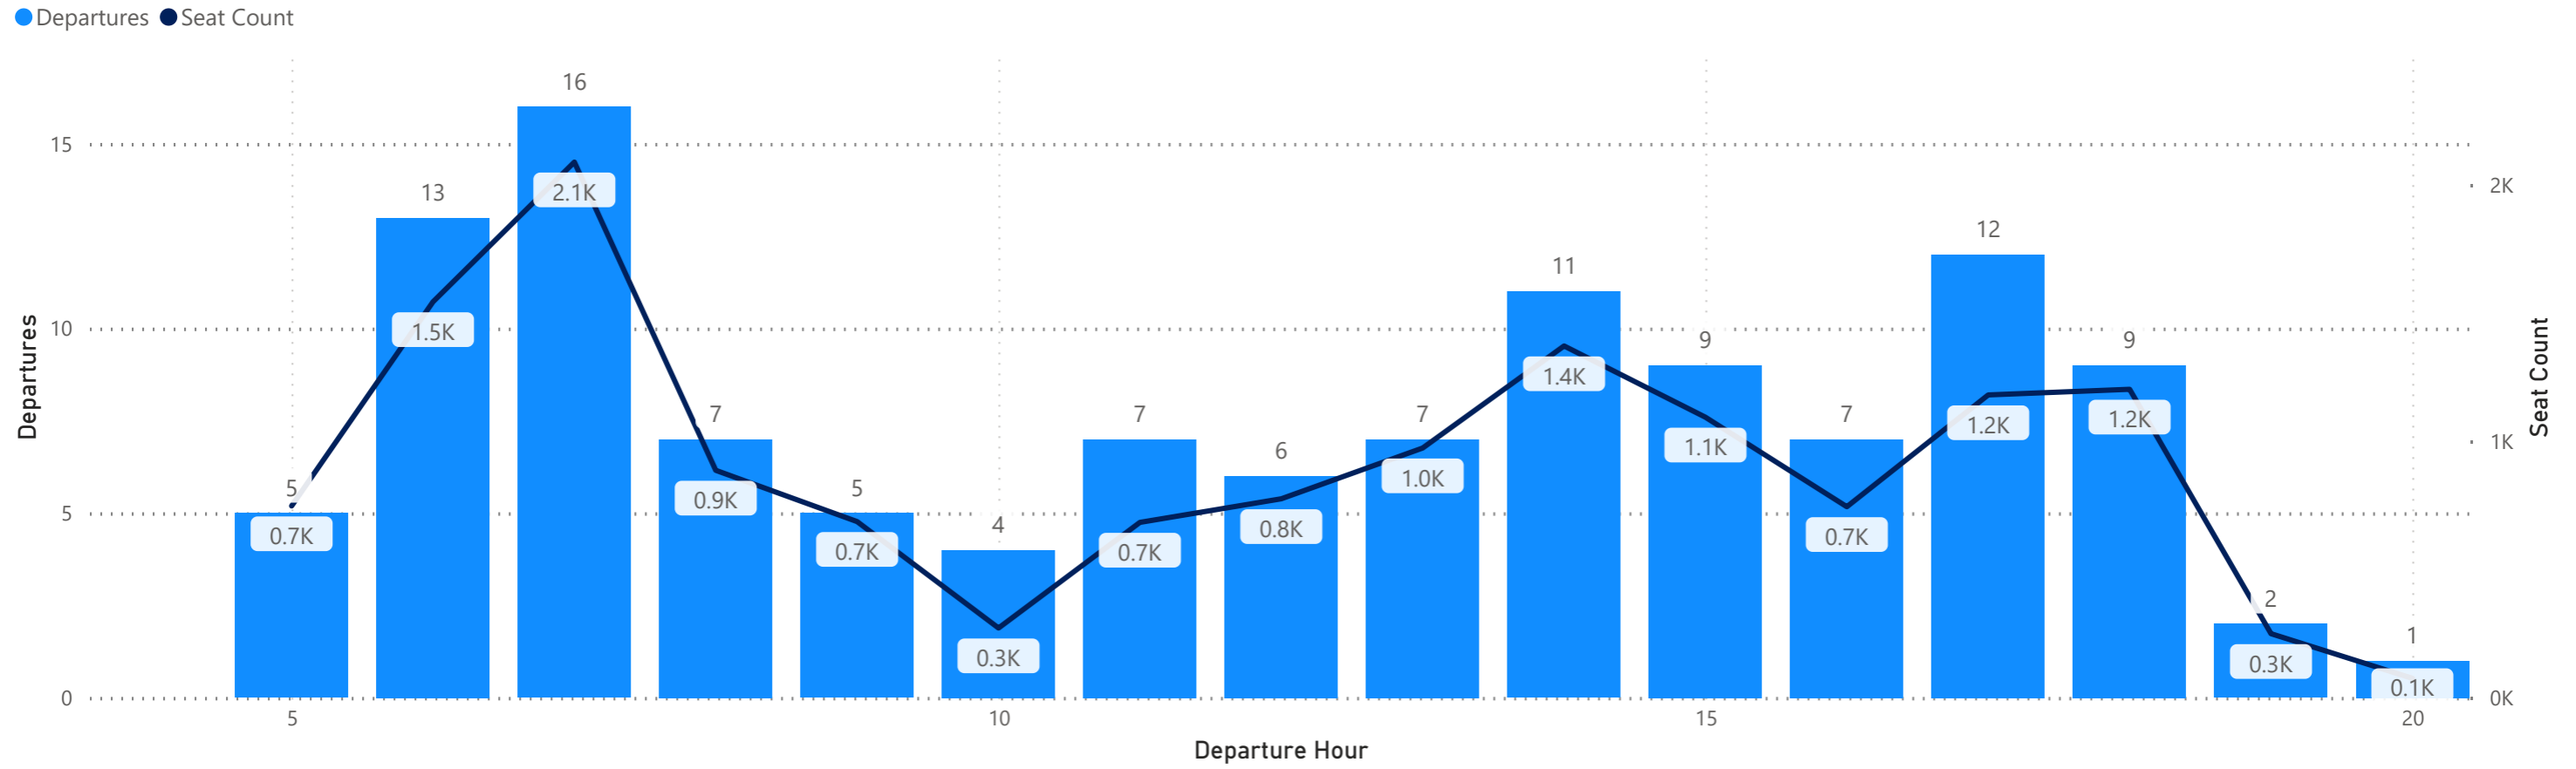

Hourly Departures