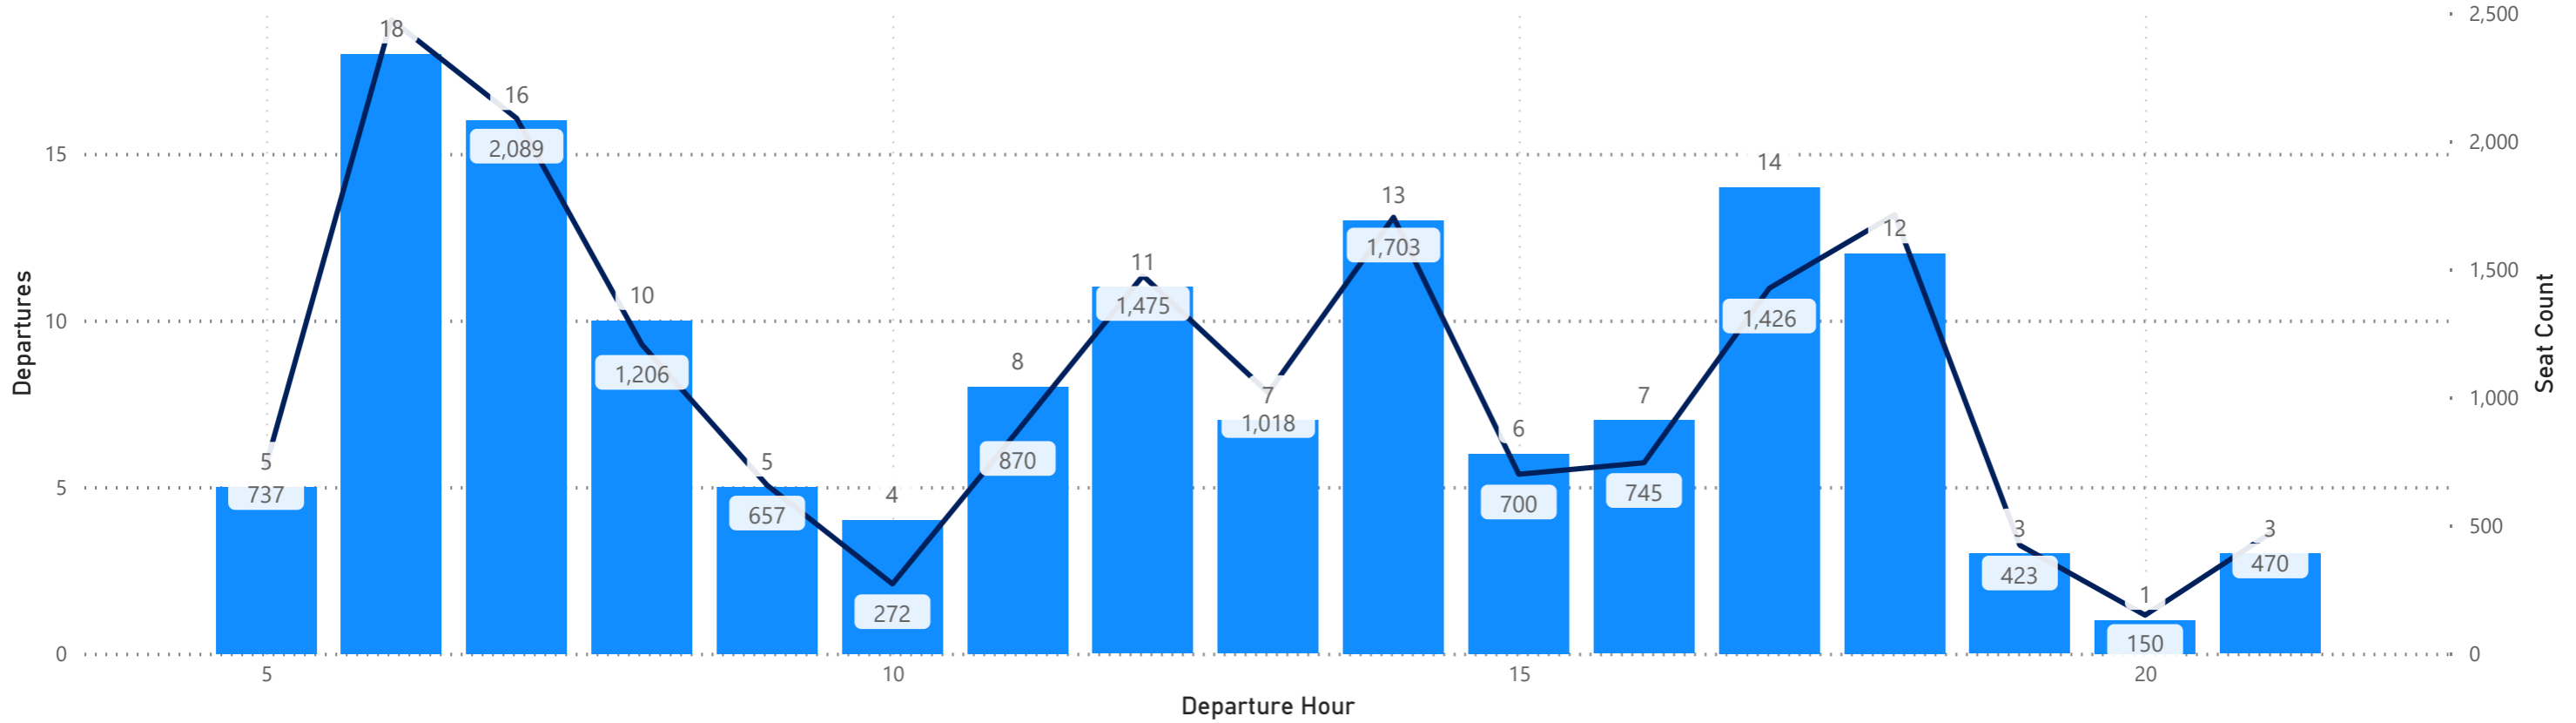

Hourly Departures

Departures Seat Count