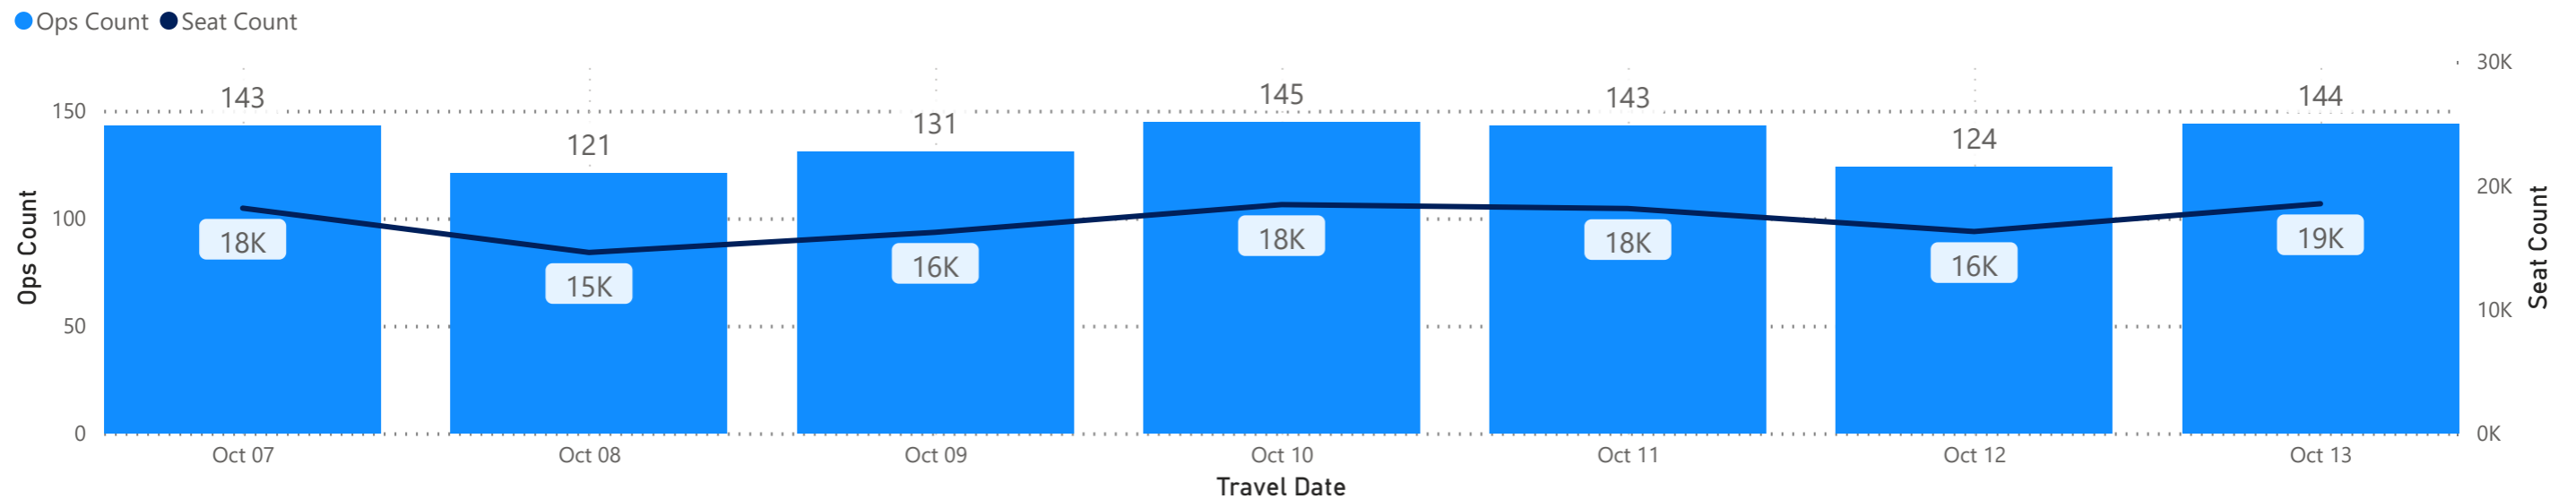

Scheduled Departures and Seats by Hour

Travel Date	Monday, October 07, 2024		Tuesday, October 08, 2024		Wednesday, October 09, 2024		Thursday, October 10, 2024		Friday, October 11, 2024		Saturday, October 12, 2024		Sunday, October 13, 2024	
Hour	Ops	Seats	Ops	Seats	Ops	Seats	Ops	Seats	Ops	Seats	Ops	Seats	Ops	Seats
0														
1														
2														
3														
4														
5	5	737	5	748	4	562	7	1,109	5	737	3	376	6	934
6	17	2,288	13	1,544	16	2,102	15	1,886	18	2,474	14	1,956	13	1,734
7	16	2,089	16	2,089	16	2,053	18	2,461	16	2,089	15	2,015	19	2,710
8	10	1,206	7	887	9	1,185	8	864	10	1,206	8	961	7	714
9	5	687	5	687	6	818	5	687	5	657	5	625	5	687
10	5	458	4	272	4	272	4	272	4	272	6	644	5	458
11	8	870	7	684	7	684	8	870	8	870	7	783	9	1,013
12	10	1,289	6	776	7	962	11	1,469	11	1,475	9	1,175	11	1,469
13	6	788	7	974	7	974	8	1,160	7	1,018	5	723	7	942
14	13	1,703	11	1,372	11	1,372	12	1,547	13	1,703	12	1,593	11	1,396
15	7	886	9	1,094	8	908	8	1,042	6	700	7	886	8	1,042
16	7	745	7	745	7	745	7	745	7	745	8	810	8	821
17	14	1,426	12	1,181	11	995	17	1,984	14	1,426	10	1,347	14	1,547
18	13	1,893	9	1,203	11	1,521	11	1,564	12	1,713	7	1,094	11	1,516
19	3	423	2	250	2	250	3	423	3	423	3	448	5	781
20	2	226	1	76	3	363	3	363	1	150	2	213	3	363
21	2	444			2	444			3	470	3	624	2	389
22														
23														
Total	143	18,158	121	14,582	131	16,210	145	18,446	143	18,128	124	16,273	144	18,516

Departures

Hour and Ops Count by Date