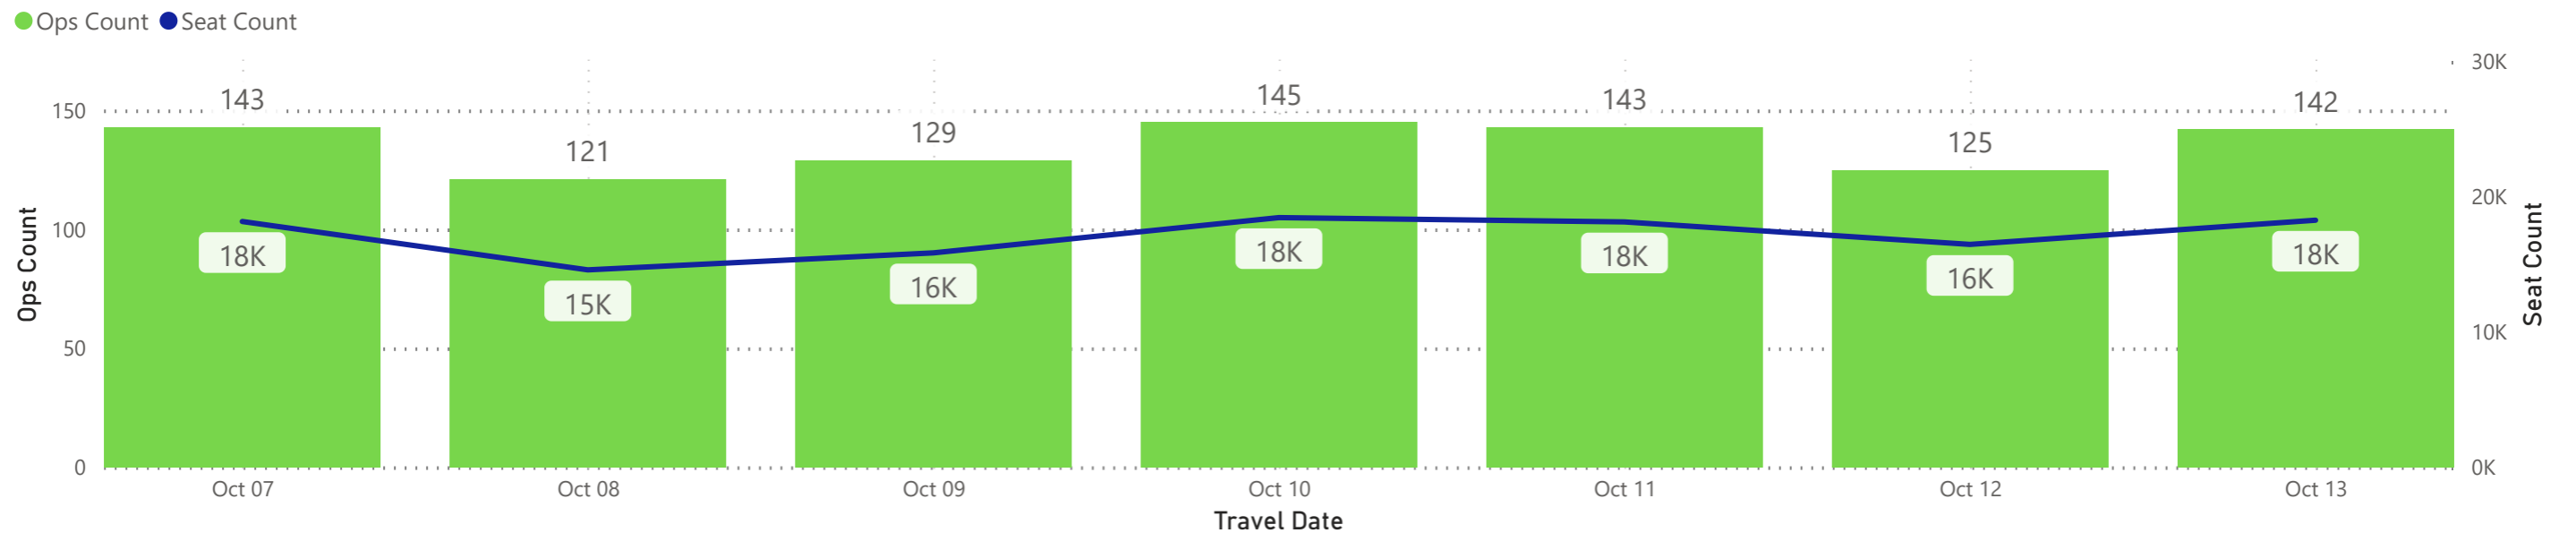

CVG Flight Schedule Summary

Scheduled Arrivals and Seats by Hour

Travel Date	Monday, October 07, 2024		Tuesday, October 08, 2024		Wednesday, October 09, 2024		Thursday, October 10, 2024		Friday, October 11, 2024		Saturday, October 12, 2024		Sunday, October 13, 2024	
Hour	Ops	Seats	Ops	Seats	Ops	Seats	Ops	Seats	Ops	Seats	Ops	Seats	Ops	Seats
0	6	1,033	2	314	5	858	4	661	6	1,033	4	686	4	661
1														
2														
3														
4														
5	2	385	2	385	2	385	2	385	2	385	2	385	2	385
6														
7	2	262	1	76	1	76	1	76	2	262	1	76	1	76
8	3	351	3	351	4	488	3	351	4	507	3	289	3	351
9	3	222	3	222	4	402	3	222	3	222	1	76	2	146
10	11	1,233	8	741	10	1,157	9	817	10	1,003	11	1,332	10	960
11	9	1,224	8	917	7	731	12	1,776	10	1,410	7	956	9	1,438
12	7	853	8	1,160	7	974	10	1,411	8	1,083	7	942	9	1,193
13	9	1,241	7	880	8	1,066	8	1,055	9	1,241	7	946	8	1,090
14	9	1,317	8	1,040	7	854	9	1,287	7	945	10	1,271	9	1,287
15	10	1,166	11	1,368	10	1,145	11	1,389	10	1,166	11	1,389	11	1,242
16	7	670	8	955	7	769	10	1,228	7	670	6	809	9	1,152
17	17	2,308	9	1,038	11	1,429	14	1,756	16	2,128	11	1,348	15	1,928
18	5	478	5	484	4	298	5	478	5	478	3	228	6	664
19	5	691	5	679	7	1,057	4	477	5	691	7	1,079	5	691
20	10	1,202	9	1,035	10	1,172	9	997	10	1,196	8	1,135	10	1,172
21	7	945	3	324	6	772	5	573	7	945	8	1,133	5	573
22	13	1,549	12	1,363	12	1,363	15	1,921	13	1,549	11	1,397	12	1,484
23	8	1,035	9	1,257	7	849	11	1,593	9	1,221	7	995	12	1,768
Total	143	18,165	121	14,589	129	15,845	145	18,453	143	18,135	125	16,472	142	18,261

Arrivals
Hour and Ops Count by Date