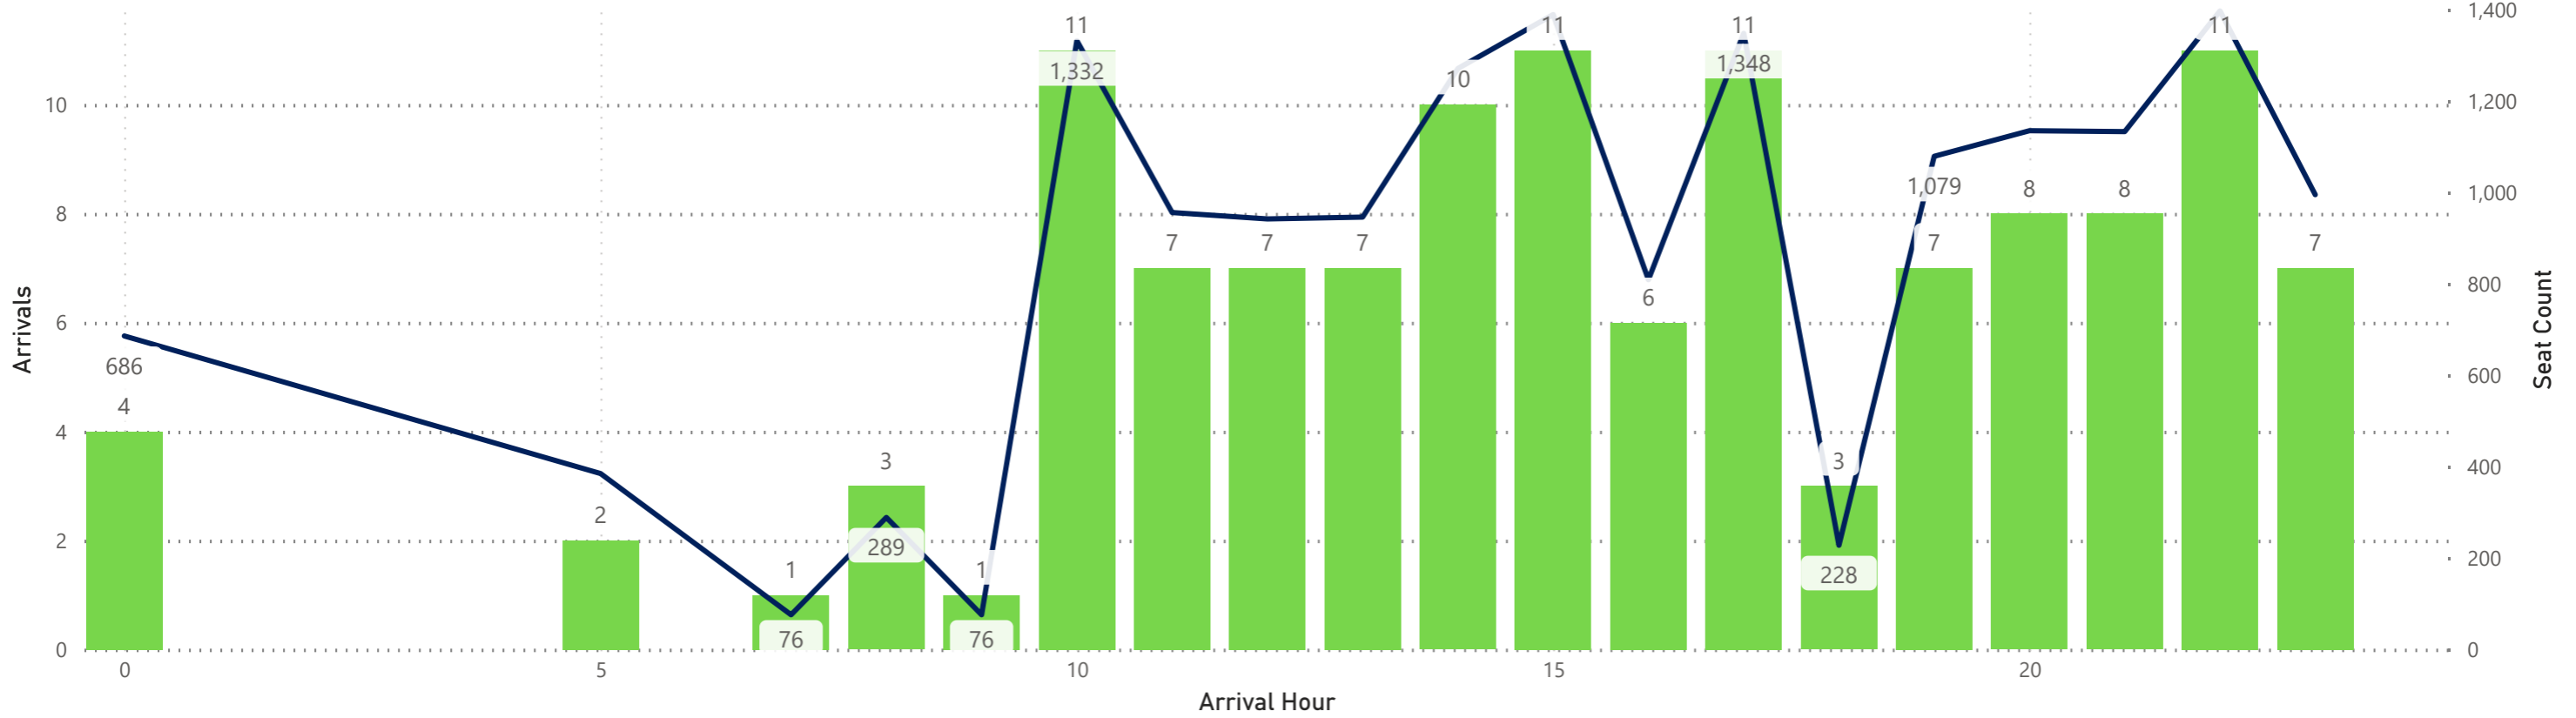

CVG Flight Schedule Summary

Departures by Airline - Earliest and Latest

Airline Code	AA		AC		AS		BA		DL		F9		G4		MX		SY		UA		VB		WN	
Travel Date	Earliest	Latest	Earliest	Latest	Earliest	Latest	Earliest	Latest	Earliest	Latest	Earliest	Latest	Earliest	Latest	Earliest	Latest	Earliest	Latest	Earliest	Latest	Earliest	Latest	Earliest	Latest
Monday, October 07, 2024	5:33	20:53	7:35	15:35	18:40	18:40	21:55	21:55	6:00	19:59	5:30	21:30	6:35	18:33					6:00	19:45			5:45	17:50
Tuesday, October 08, 2024	5:33	20:53	7:35	15:35	18:40	18:40			6:00	19:55	5:30	17:26							6:00	19:45			6:00	16:50
Wednesday, October 09, 2024	5:33	20:53	7:35	15:35	18:40	18:40	21:55	21:55	6:00	19:55	5:30	21:30	8:00	13:48	9:34	20:49			6:00	19:45			6:00	16:50
Thursday, October 10, 2024	5:33	20:53	7:35	15:35	18:40	18:40			6:00	19:59	5:05	18:41	6:00	18:26	20:50	20:50	13:25	13:25	6:00	19:45			5:45	17:50
Friday, October 11, 2024	5:33	21:18	7:35	15:35	18:40	18:40	21:50	21:50	6:00	19:59	5:30	18:52	6:00	21:14					6:00	19:45			5:45	17:50
Saturday, October 12, 2024	5:33	20:53	7:35	15:35	18:40	18:40	21:55	21:55	6:00	18:55	6:10	21:30	7:30	21:33	9:34	20:49			6:00	19:45			6:05	18:40
Sunday, October 13, 2024	5:33	20:53	7:35	15:35	18:40	18:40	21:55	21:55	6:00	19:59	5:05	18:41	6:00	18:26	20:50	20:50	19:20	19:20	6:00	19:45	10:00	10:00	6:30	21:25

Hourly Arrivals

● Arrivals ● Seat Count

Hourly Departures

Departures Seat Count

Hourly Arrivals

Arrivals Seat Cont

Hourly Departures

Departures Seat Count

Hourly Arrivals

Arrivals Seat Count

Hourly Departures

Hourly Arrivals