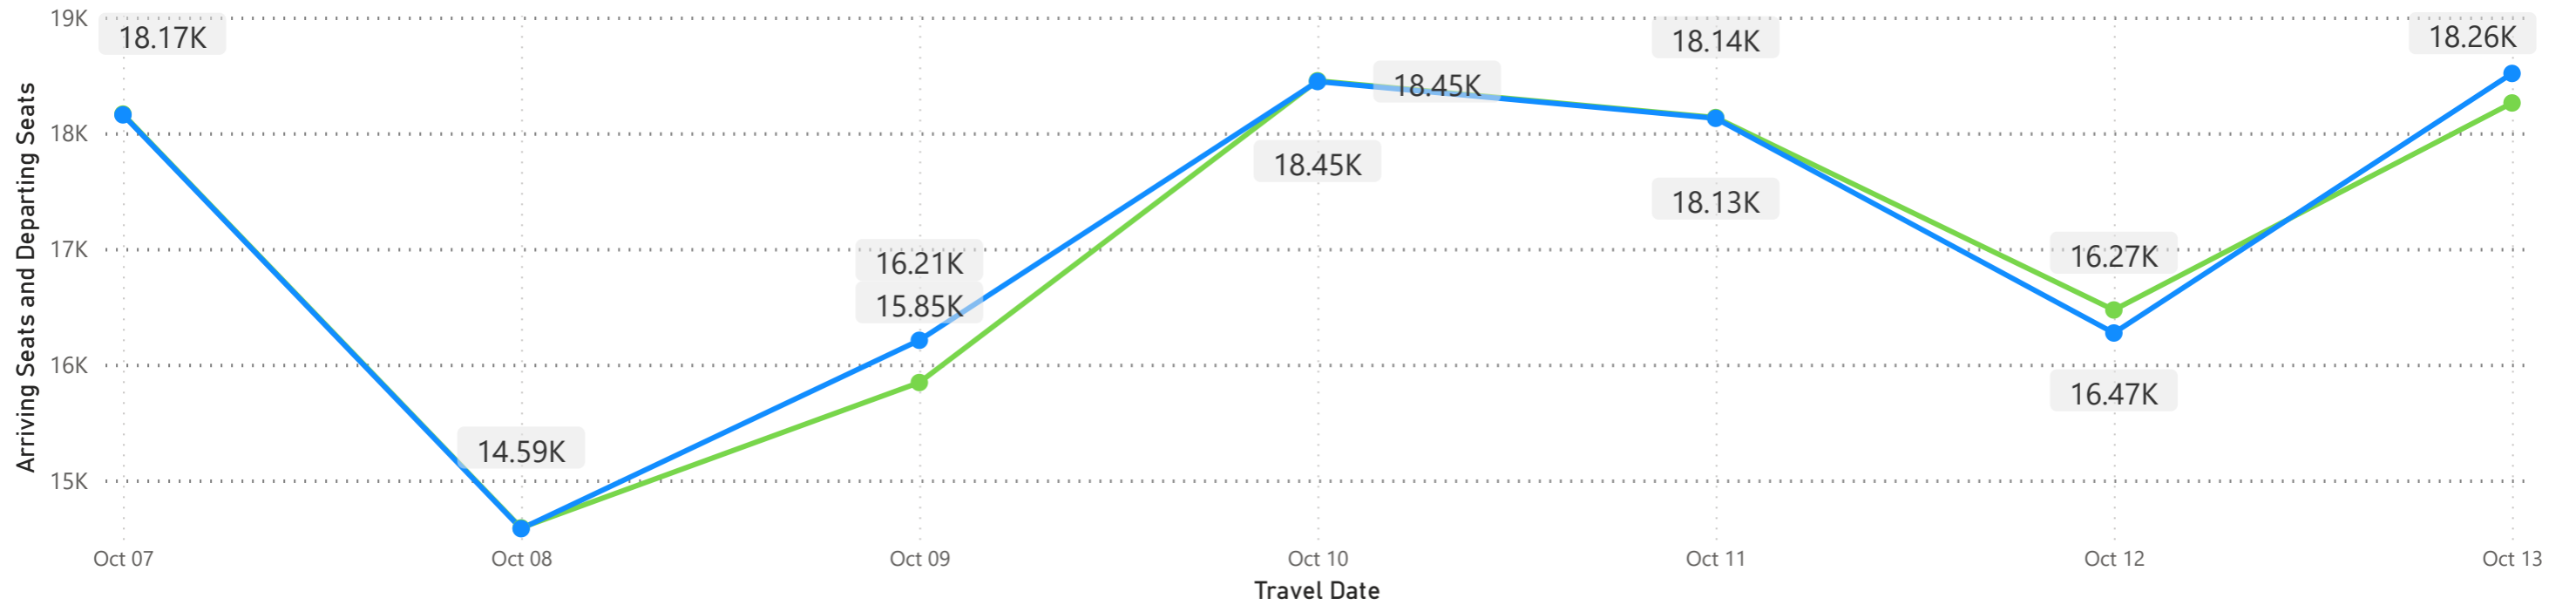

Arrivals
Hour and Ops Count by Date

CVG Flight Schedule Summary

Daily Operations and Daily Scheduled Seats

● Arrivals ● Departures

Daily Scheduled Seat Count

● Arriving Seats ● Departing Seats

CVG Flight Schedule Summary

Daily Departures by Airline

Airline Code	Monday, October 07, 2024	Tuesday, October 08, 2024	Wednesday, October 09, 2024	Thursday, October 10, 2024	Friday, October 11, 2024	Saturday, October 12, 2024	Sunday, October 13, 2024	Total
AA	37	32	36	37	37	30	38	247
AC	2	2	2	2	2	2	2	14
AS	1	1	1	1	1	1	1	7
BA	1		1		1	1	1	5
DL	48	47	46	49	48	38	46	322
F9	16	14	15	15	16	15	15	106
G4	12		4	13	12	9	12	62
MX			2	1		2	1	6
SY				1			1	2
UA	20	20	19	20	20	18	19	136
VB							1	1
WN	6	5	5	6	6	8	7	43
Total	143	121	131	145	143	124	144	951