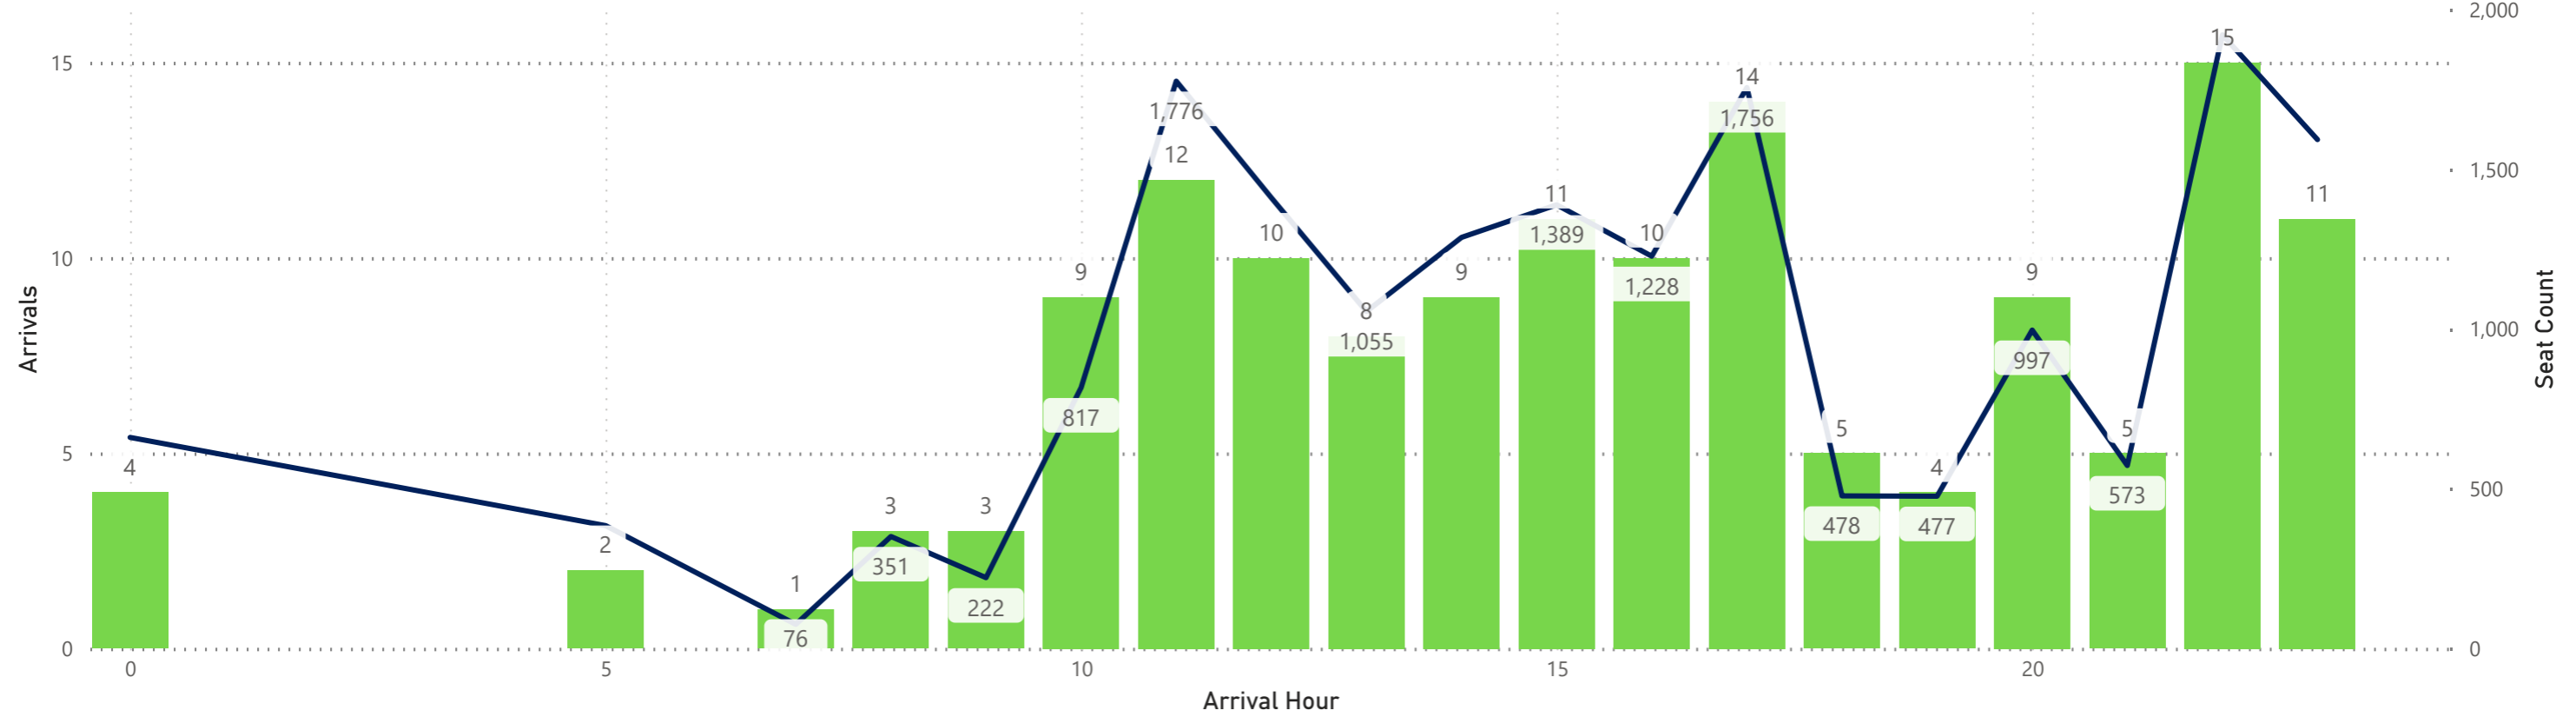

Hourly Arrivals

● Arrivals ● Seat Count