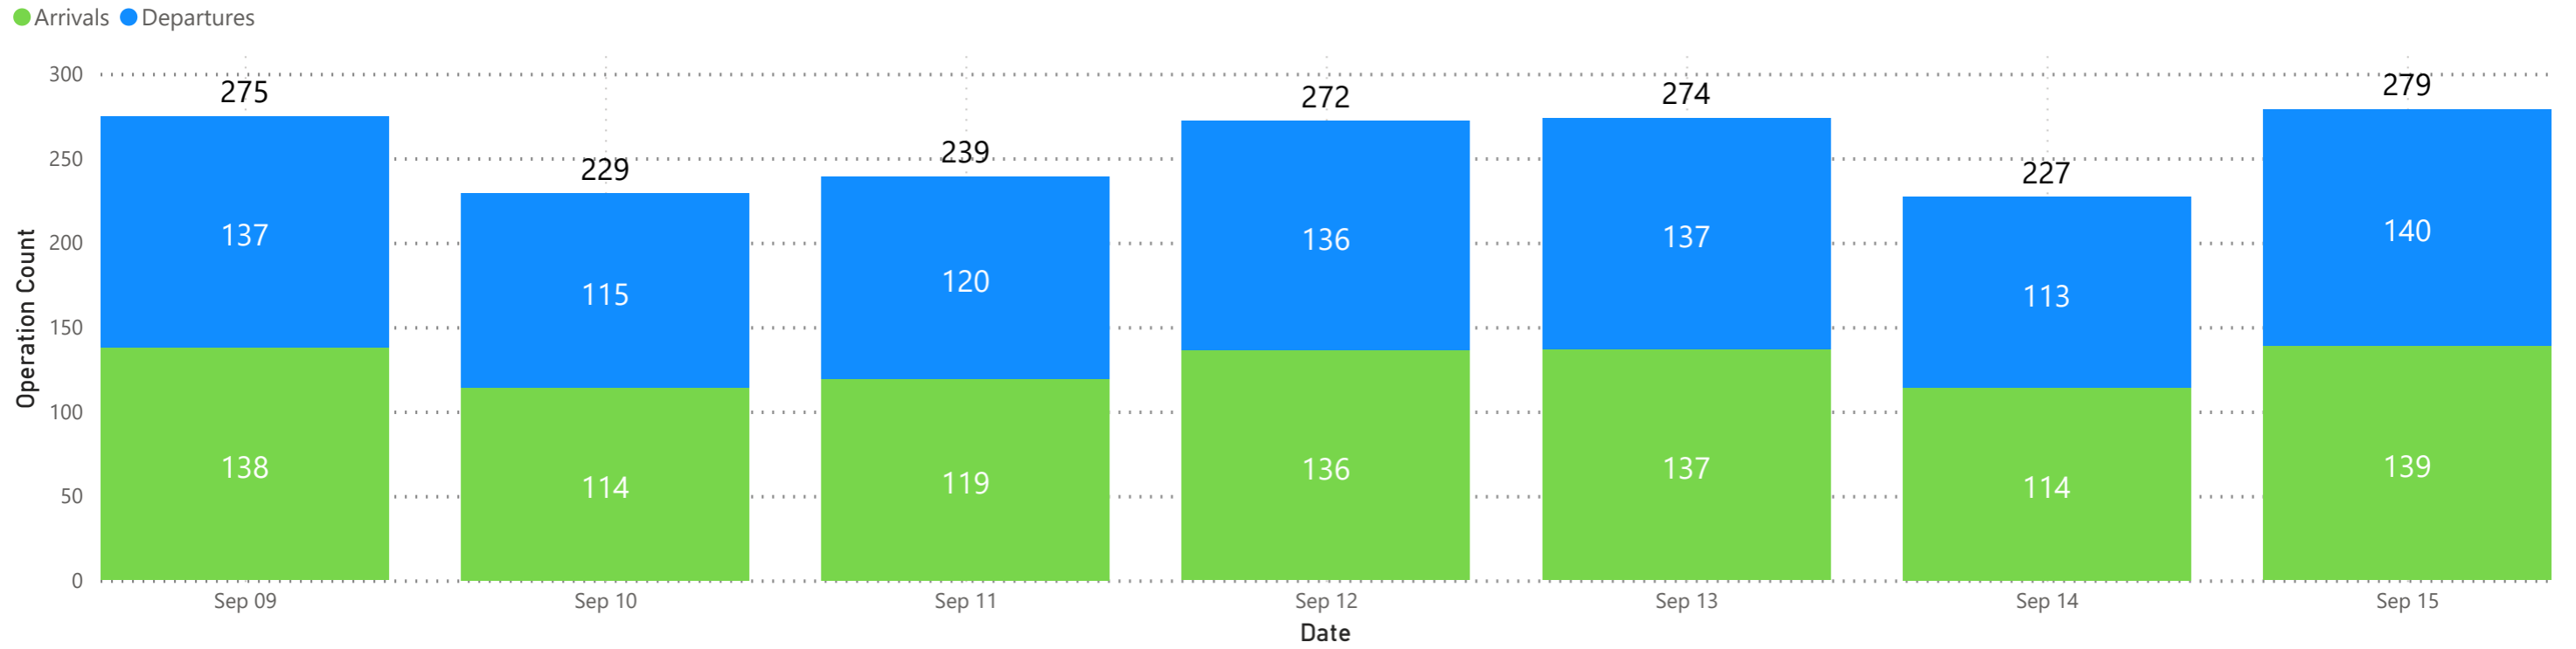

CVG Flight Schedule Summary

Daily Operations and Daily Scheduled Seats