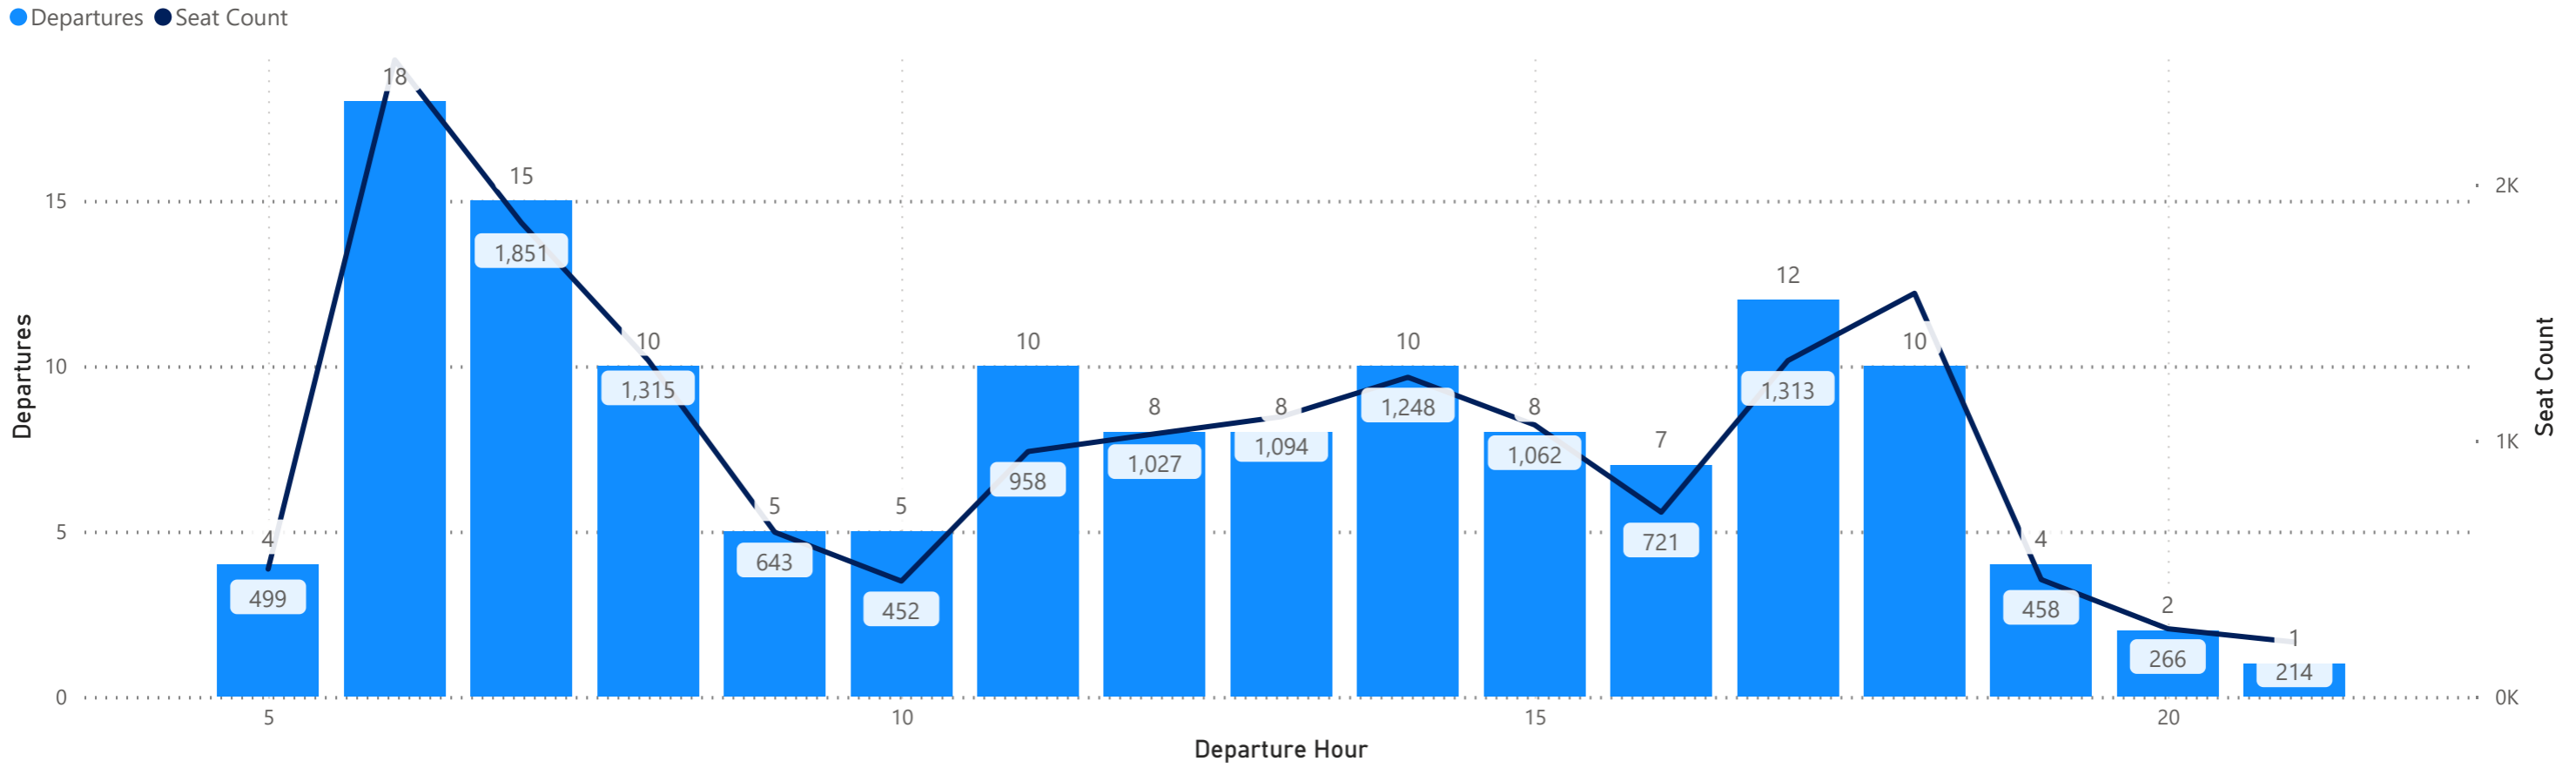

Hourly Departures