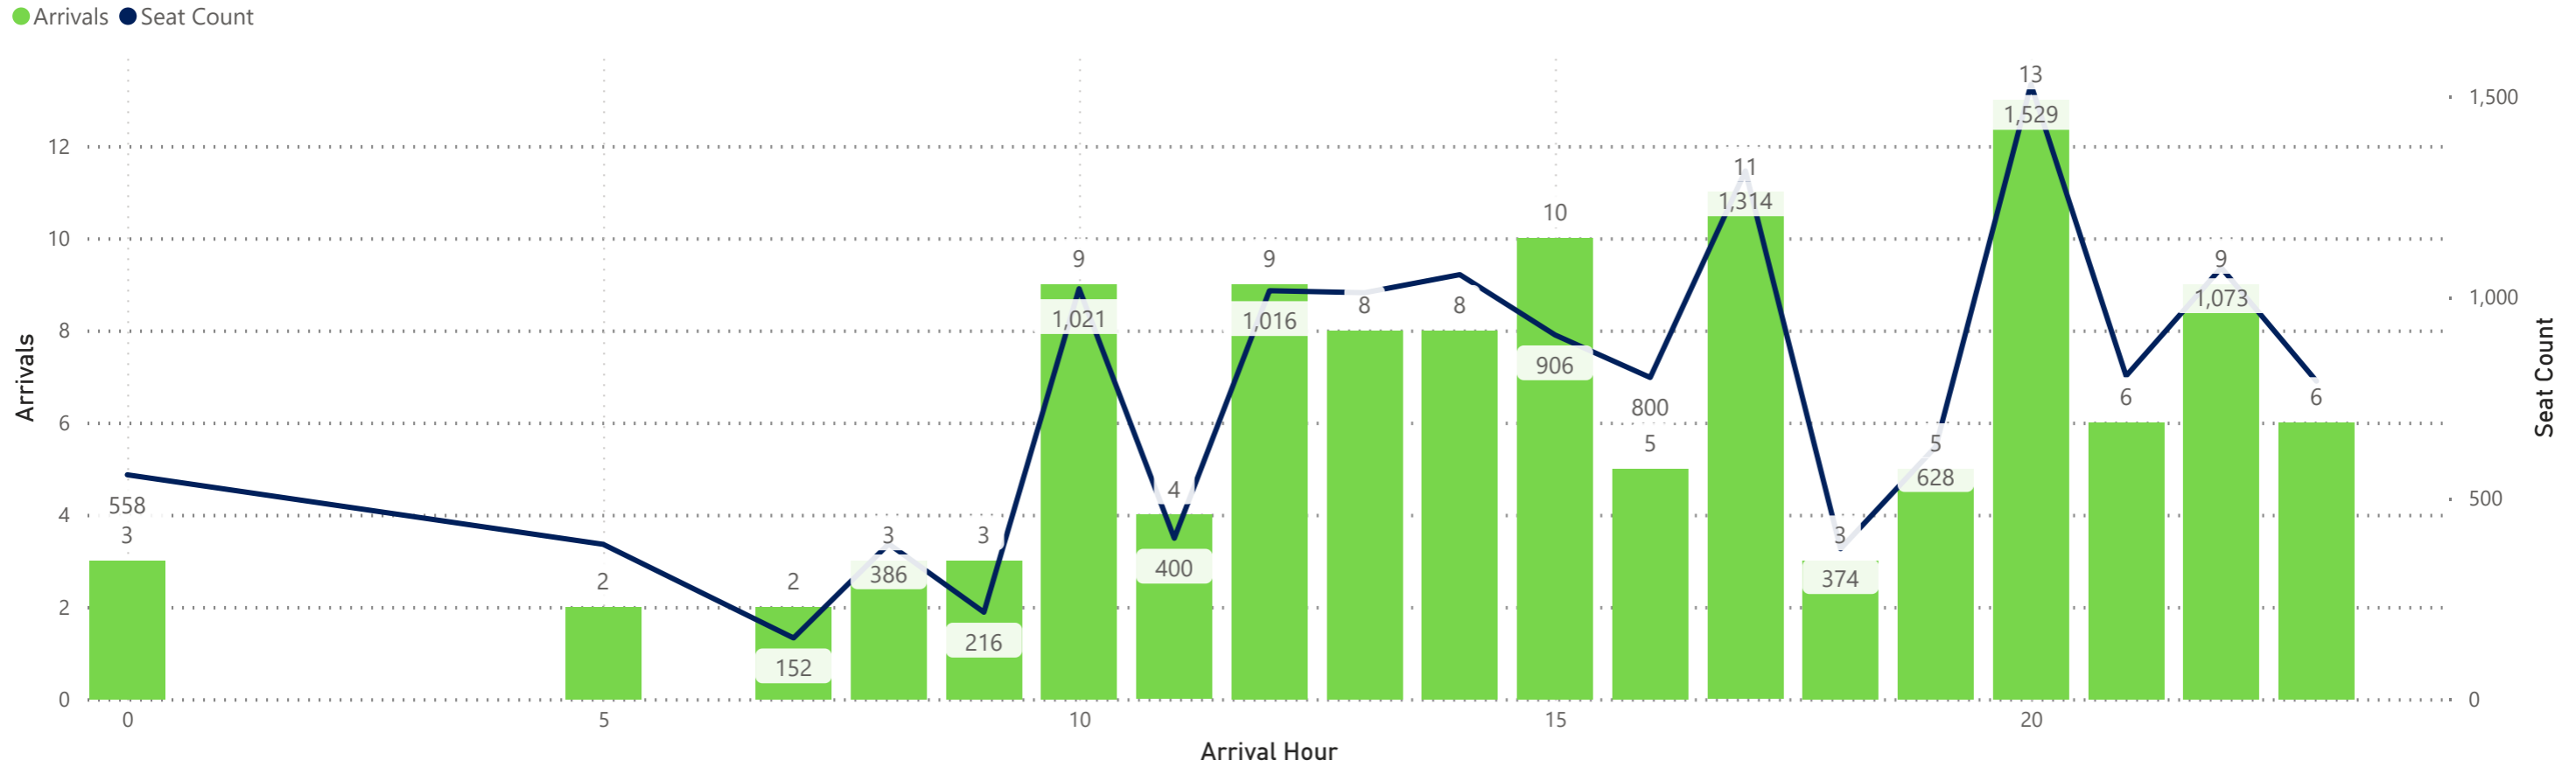

Arrivals by Airline - Earliest and Latest

Airline Code	AA		AC		AS		BA		DL		F9		G4		MX		UA		VB		WN	
Travel Date	Earliest	Latest	Earliest	Latest	Earliest	Latest	Earliest	Latest	Earliest	Latest	Earliest	Latest	Earliest	Latest	Earliest	Latest	Earliest	Latest	Earliest	Latest	Earliest	Latest
Monday, September 09, 2024	0:31	23:53	14:48	22:28	17:42	17:42	19:50	19:50	5:00	23:54	0:01	21:58	11:55	23:16			9:38	23:59			12:35	23:10
Tuesday, September 10, 2024	7:18	23:53	14:48	22:28	17:42	17:42			5:00	23:54	0:01	23:19					9:38	23:59			12:50	22:05
Wednesday, September 11, 2024	7:18	23:53	14:48	22:28	17:42	17:42	19:55	19:55	5:00	23:54	0:01	21:58	17:06	17:06	8:49	20:09	9:38	23:59			12:50	22:05
Thursday, September 12, 2024	0:31	23:53	14:48	22:28	17:42	17:42			5:00	23:54	0:11	23:08	14:34	20:35	15:55	15:55	9:38	23:59			12:35	23:10
Friday, September 13, 2024	0:31	23:53	14:48	22:28	17:42	17:42	19:59	19:59	5:00	23:54	0:01	21:58	11:55	23:16			9:38	23:59			12:35	23:10
Saturday, September 14, 2024	7:18	23:53	14:48	22:28	17:42	17:42	19:50	19:50	5:00	23:54	0:01	23:27	15:05	20:34	8:49	20:09	9:38	23:59	21:00	21:00	12:15	22:35
Sunday, September 15, 2024	0:31	23:53	14:48	22:28	17:42	17:42	19:55	19:55	5:00	23:54	0:11	23:08	13:46	21:36	15:55	15:55	9:38	23:59			0:45	23:55

Hourly Departures

Hourly Arrivals

Hourly Departures

Hourly Arrivals

Hourly Departures

Hourly Arrivals

Hourly Departures

Hourly Arrivals