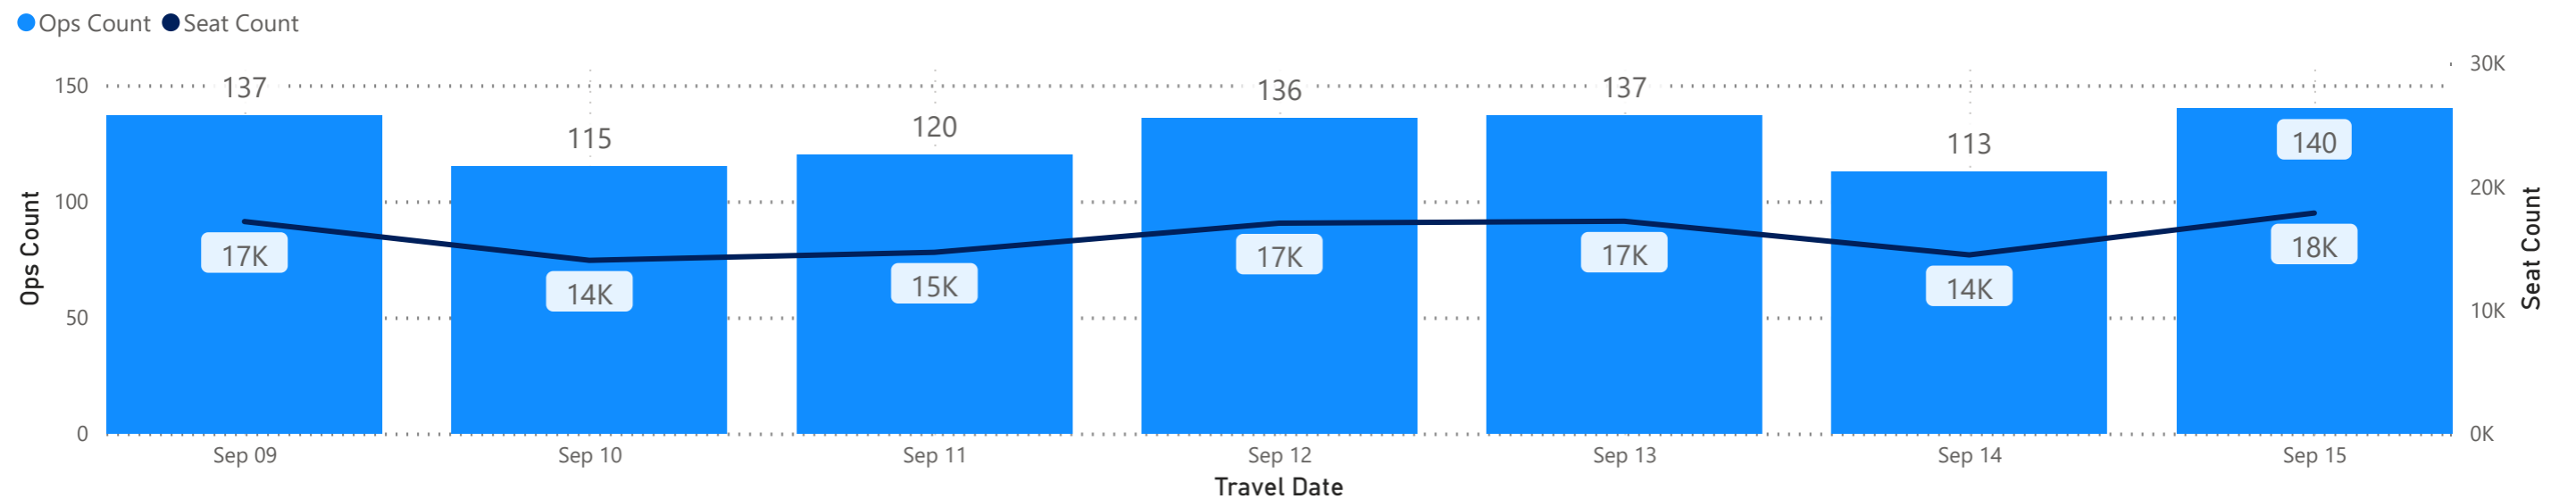

Scheduled Departures and Seats by Hour

Travel Date	Monday, September 09, 2024		Tuesday, September 10, 2024		Wednesday, September 11, 2024		Thursday, September 12, 2024		Friday, September 13, 2024		Saturday, September 14, 2024		Sunday, September 15, 2024	
Hour	Ops	Seats	Ops	Seats	Ops	Seats	Ops	Seats	Ops	Seats	Ops	Seats	Ops	Seats
0														
1														
2														
3														
4														
5	4	499	4	620	3	434	7	1,106	4	499	3	423	8	1,281
6	18	2,487	13	1,681	16	2,239	14	1,757	18	2,487	15	2,064	12	1,506
7	15	1,851	14	1,775	14	1,665	14	1,665	15	1,851	13	1,589	13	1,589
8	10	1,315	8	863	9	1,049	8	973	10	1,315	7	787	8	973
9	5	643	6	803	5	628	7	1,015	5	643	5	581	7	1,015
10	5	452	5	438	5	438	6	638	5	452	6	746	6	638
11	10	958	8	765	9	835	10	958	10	958	7	715	12	1,319
12	8	1,027	4	510	5	696	7	841	8	1,027	6	772	9	1,170
13	7	864	7	974	6	788	7	864	8	1,094	7	853	6	689
14	10	1,248	9	1,092	9	1,092	9	1,092	10	1,248	9	1,139	10	1,248
15	8	1,062	8	1,161	7	975	9	1,248	8	1,062	8	1,161	10	1,423
16	7	721	6	515	6	515	10	1,200	7	721	9	873	7	715
17	11	1,127	12	1,308	11	1,135	12	1,326	12	1,313	5	702	14	1,674
18	11	1,775	6	953	7	1,062	9	1,505	10	1,576	6	953	7	1,048
19	4	458	4	483	4	458	4	458	4	458	3	442	6	821
20	2	226	1	76	2	213	3	382	2	266	2	213	4	525
21	2	444			2	444			1	214	2	444	1	214
22														
23														
Total	137	17,157	115	14,017	120	14,666	136	17,028	137	17,184	113	14,457	140	17,848

Departures

Hour and Ops Count by Date