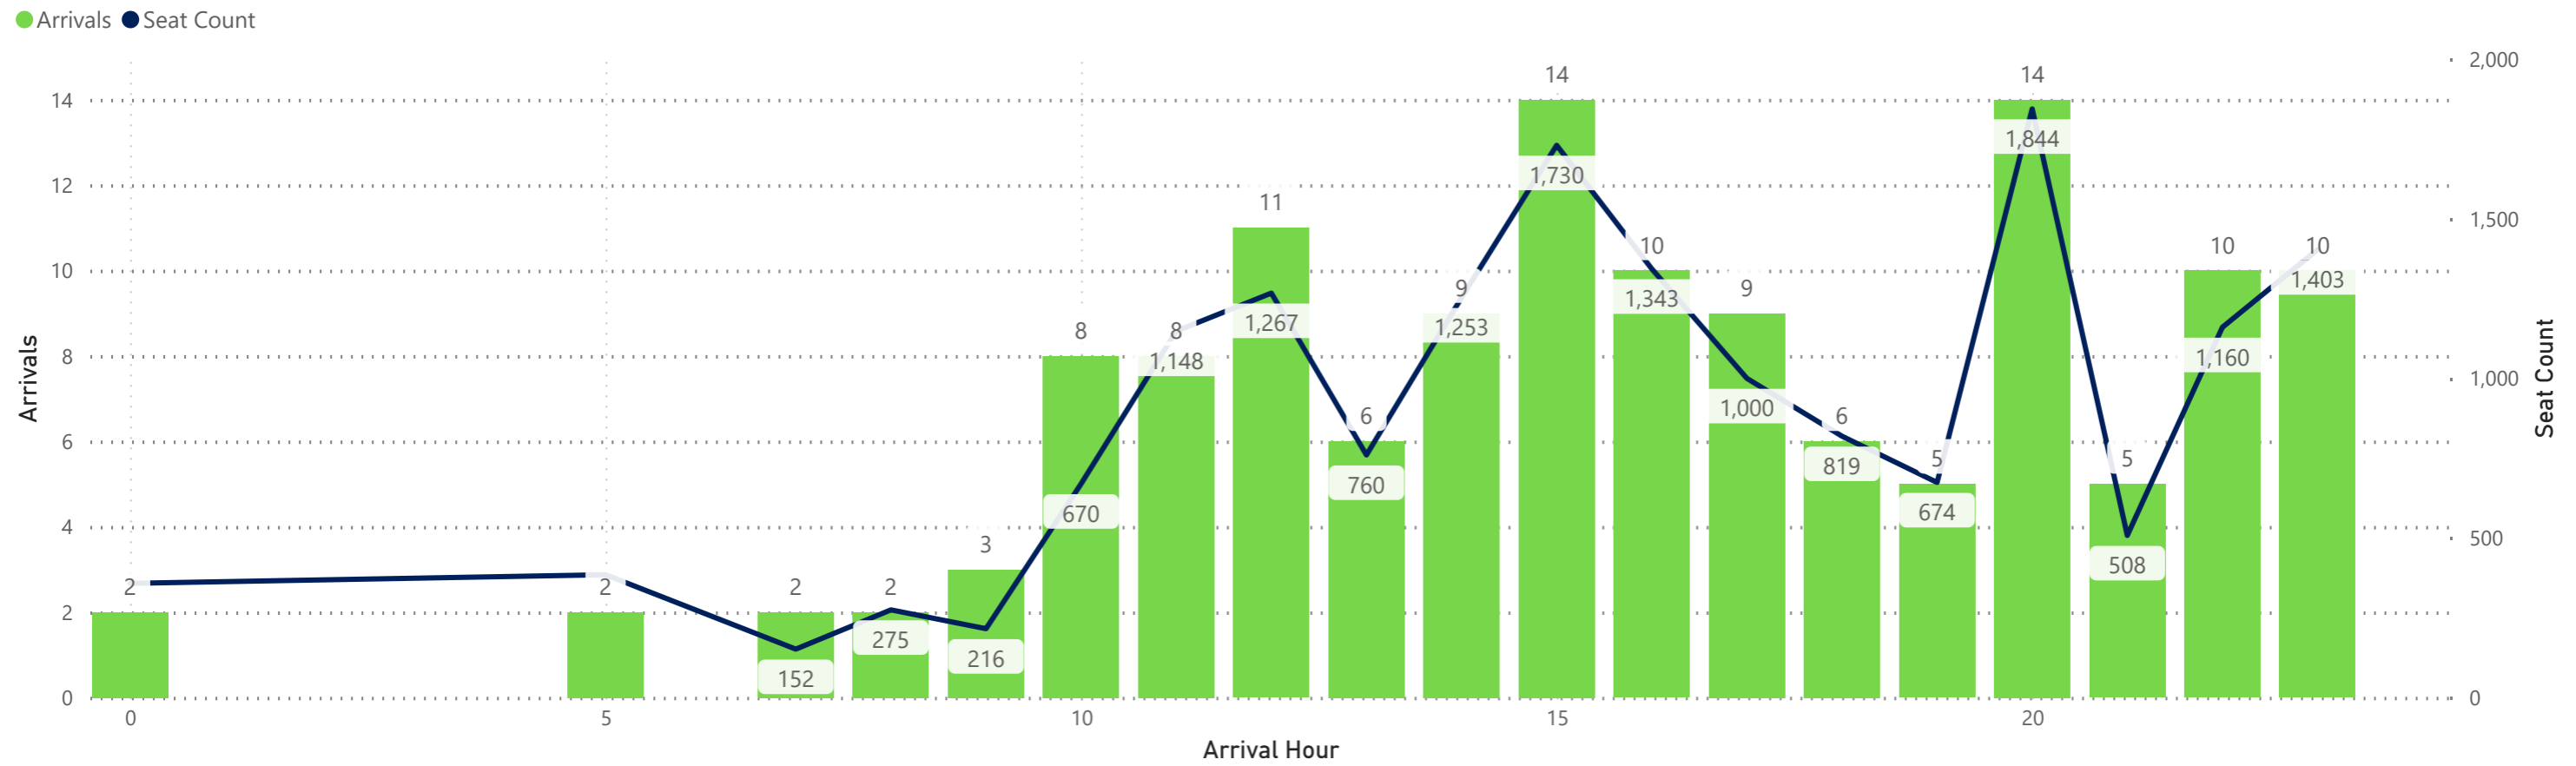

Arrivals by Airline - Earliest and Latest

Airline Code	AA		AC		AS		BA		DL		F9		G4		MX		UA		VB		WN	
Travel Date	Earliest	Latest	Earliest	Latest	Earliest	Latest	Earliest	Latest	Earliest	Latest	Earliest	Latest	Earliest	Latest	Earliest	Latest	Earliest	Latest	Earliest	Latest	Earliest	Latest
Monday, September 09, 2024	0:31	23:53	14:48	22:28	17:42	17:42	19:50	19:50	5:00	23:54	0:01	21:58	11:55	23:16			9:38	23:59			12:35	23:10
Tuesday, September 10, 2024	7:18	23:53	14:48	22:28	17:42	17:42			5:00	23:54	0:01	23:19					9:38	23:59			12:50	22:05
Wednesday, September 11, 2024	7:18	23:53	14:48	22:28	17:42	17:42	19:55	19:55	5:00	23:54	0:01	21:58	17:06	17:06	8:49	20:09	9:38	23:59			12:50	22:05
Thursday, September 12, 2024	0:31	23:53	14:48	22:28	17:42	17:42			5:00	23:54	0:11	23:08	14:34	20:35	15:55	15:55	9:38	23:59			12:35	23:10
Friday, September 13, 2024	0:31	23:53	14:48	22:28	17:42	17:42	19:59	19:59	5:00	23:54	0:01	21:58	11:55	23:16			9:38	23:59			12:35	23:10
Saturday, September 14, 2024	7:18	23:53	14:48	22:28	17:42	17:42	19:50	19:50	5:00	23:54	0:01	23:27	15:05	20:34	8:49	20:09	9:38	23:59	21:00	21:00	12:15	22:35
Sunday, September 15, 2024	0:31	23:53	14:48	22:28	17:42	17:42	19:55	19:55	5:00	23:54	0:11	23:08	13:46	21:36	15:55	15:55	9:38	23:59			0:45	23:55

Hourly Departures

Hourly Arrivals

Hourly Departures

Hourly Arrivals

Hourly Departures

Hourly Arrivals

Hourly Departures

Hourly Arrivals

Hourly Departures

Hourly Arrivals

Hourly Departures

Departures Seat Count

Hourly Arrivals

Arrivals Seat Count

Hourly Departures

Hourly Arrivals