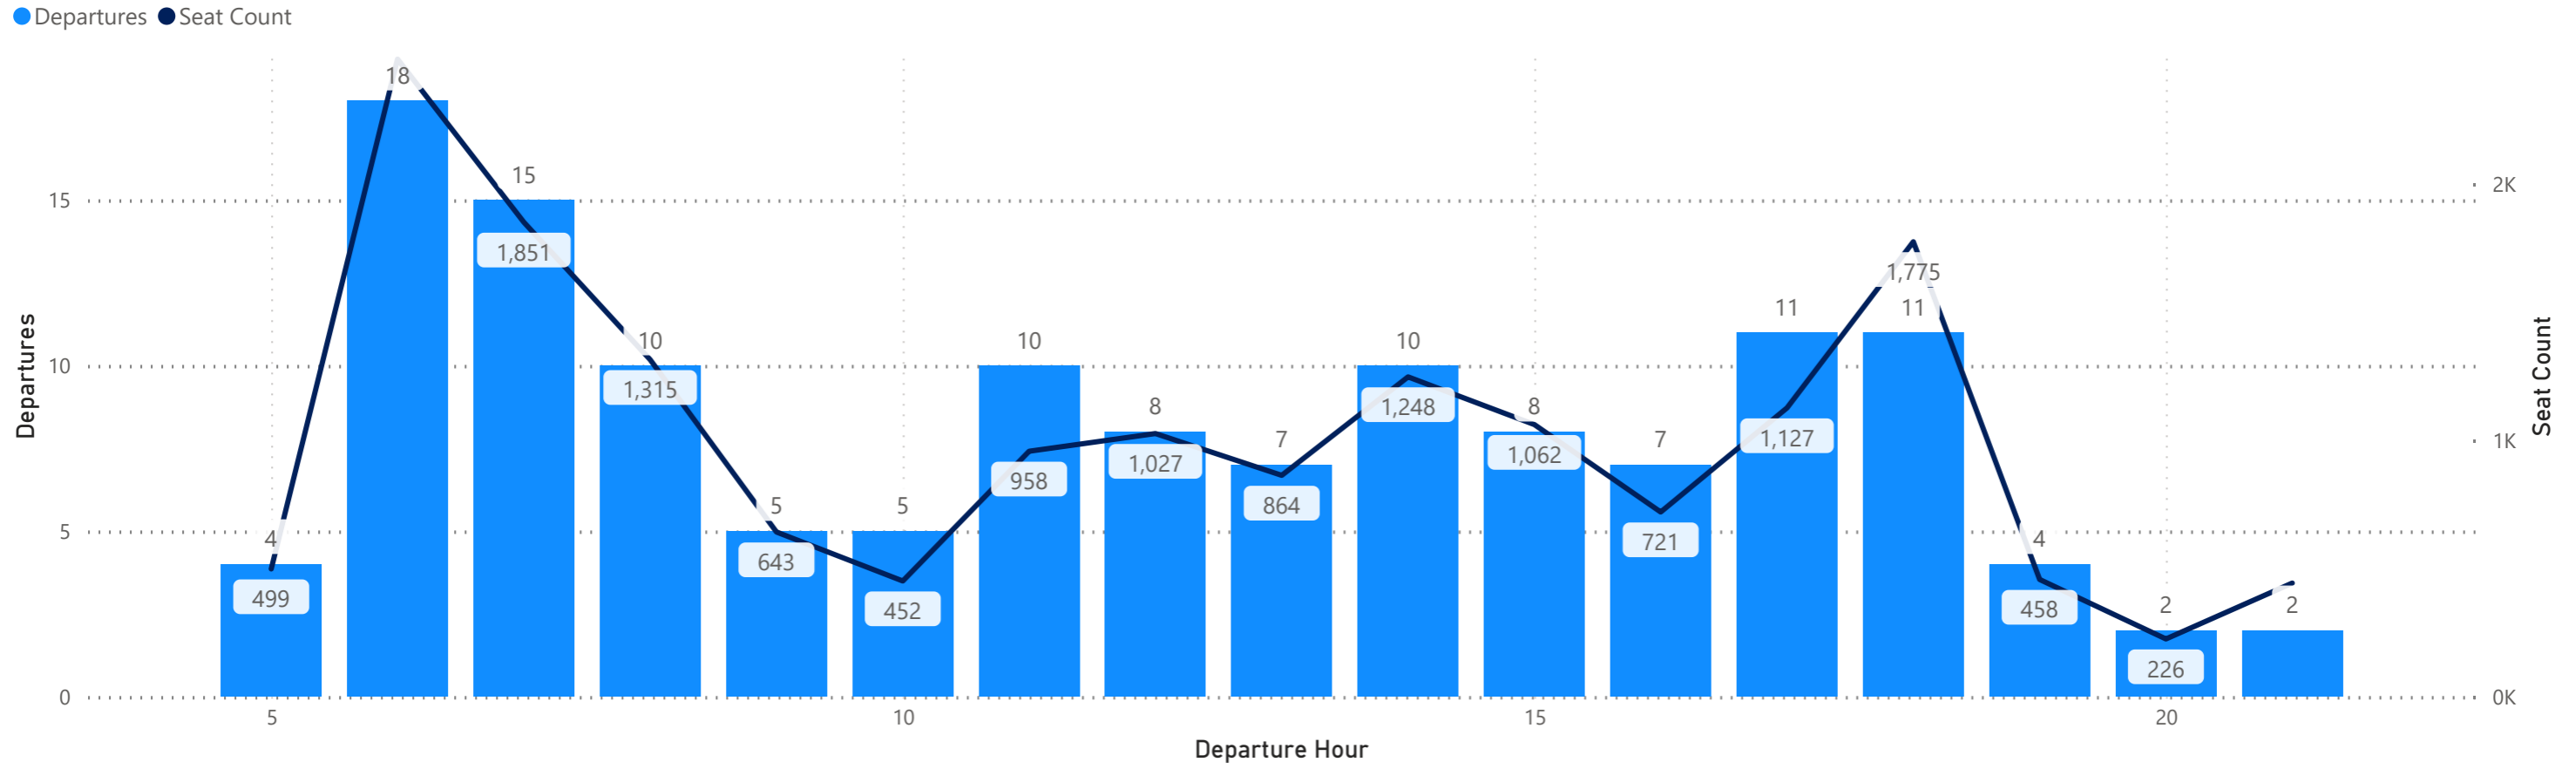

Hourly Departures