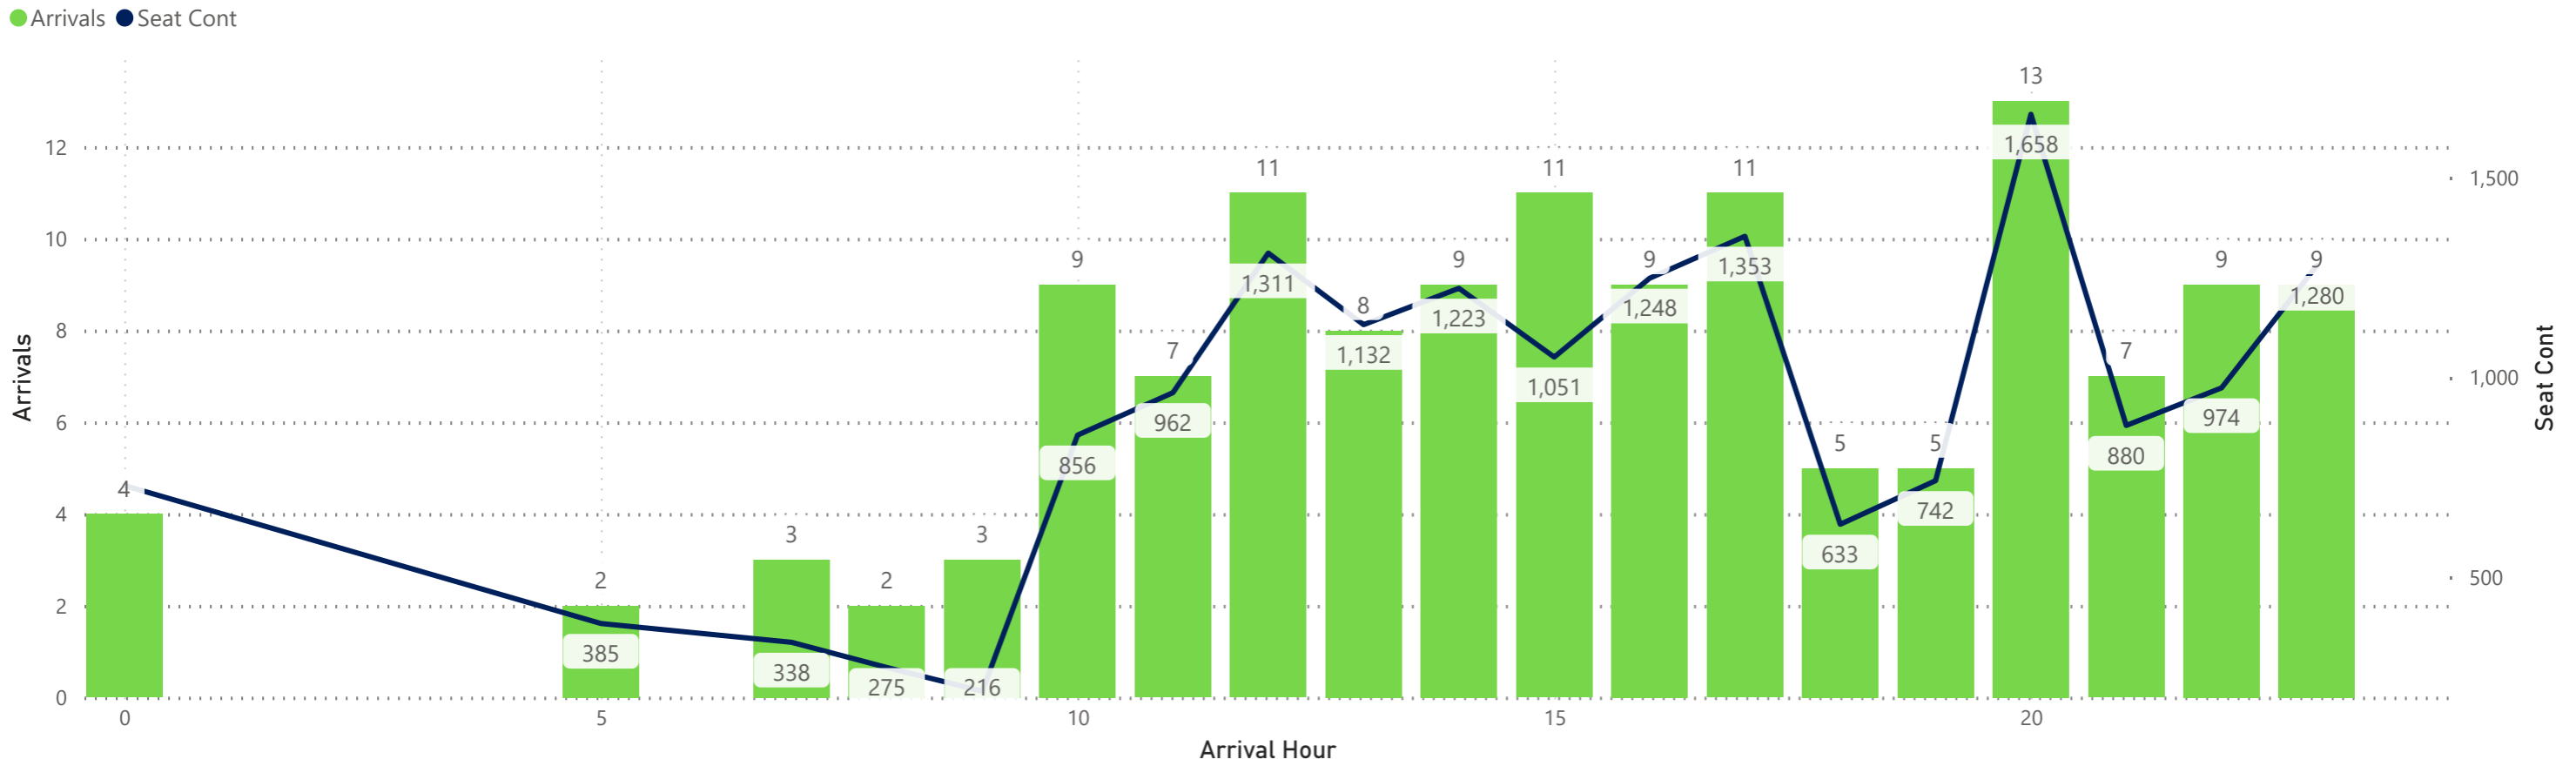

Hourly Arrivals