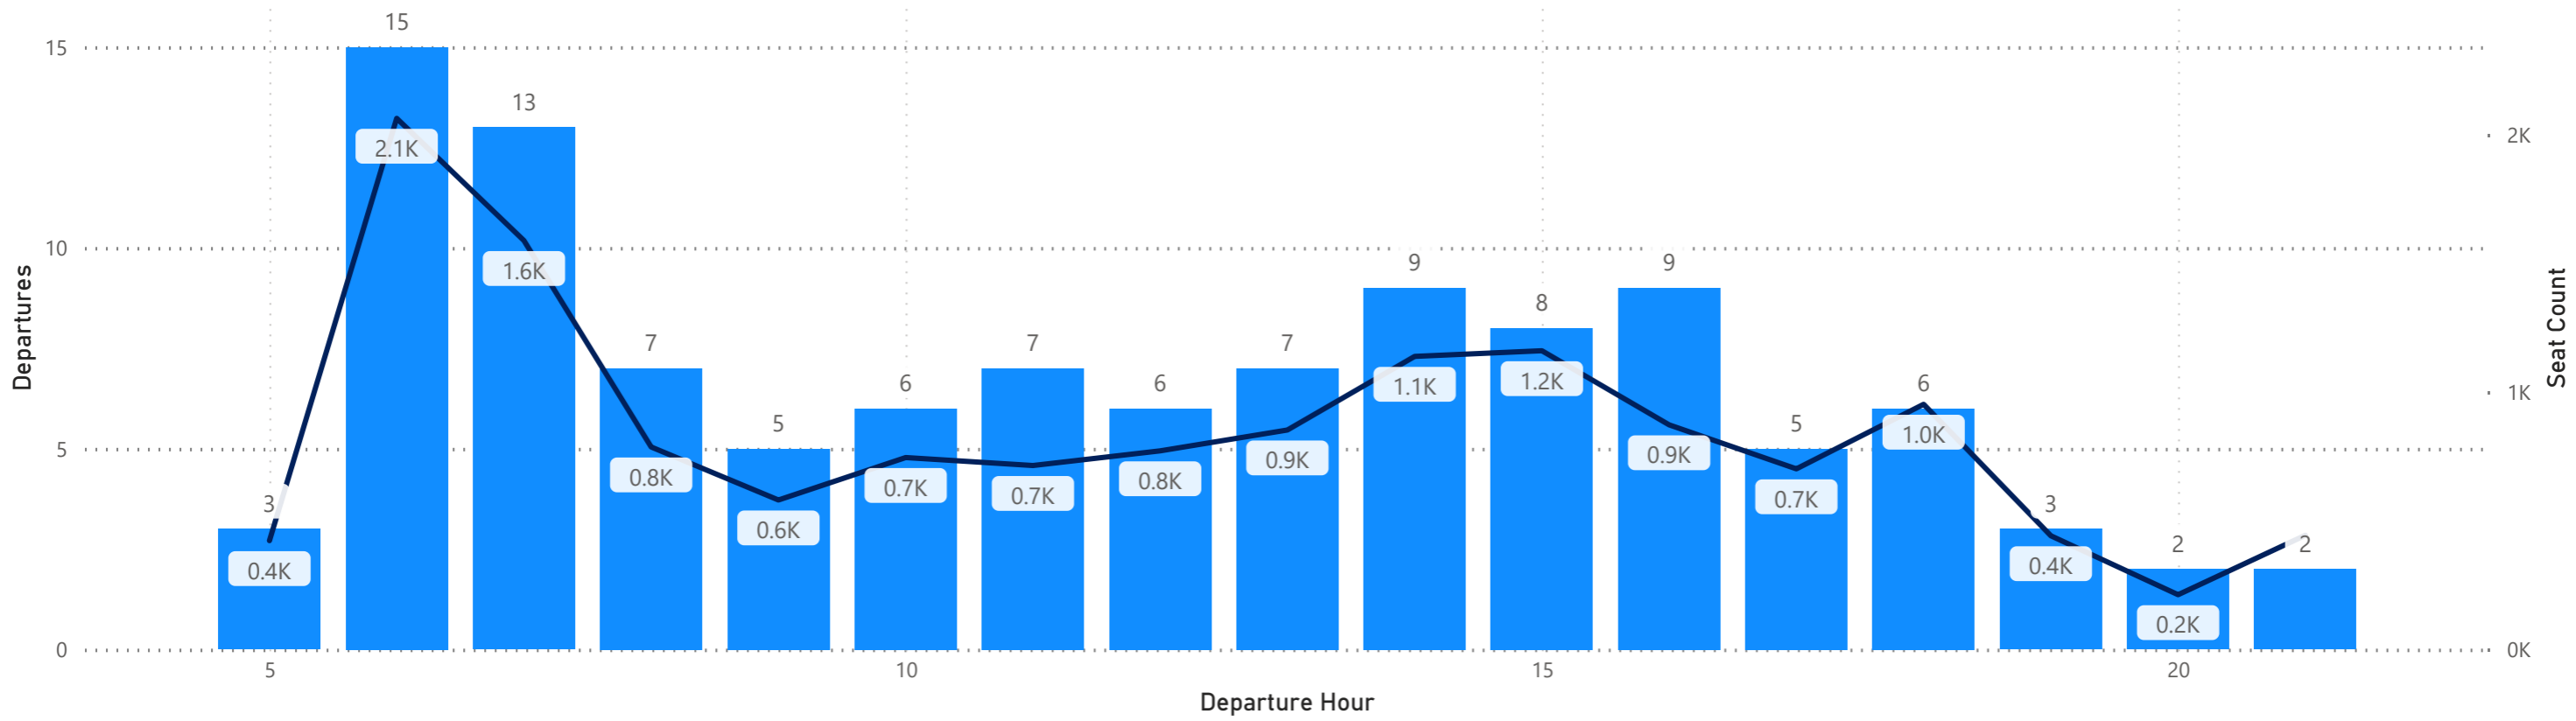

CVG Flight Schedule Summary

Departures by Airline - Earliest and Latest

Airline Code	AA		AC		AS		BA		DL		F9		G4		MX		UA		VB		WN	
Travel Date	Earliest	Latest	Earliest	Latest	Earliest	Latest	Earliest	Latest	Earliest	Latest	Earliest	Latest	Earliest	Latest	Earliest	Latest	Earliest	Latest	Earliest	Latest	Earliest	Latest
Monday, September 09, 2024	5:10	20:58	7:35	15:35	18:43	18:43	21:55	21:55	6:00	19:59	5:30	21:30	7:10	18:40			6:00	19:45			6:00	18:55
Tuesday, September 10, 2024	5:10	20:58	7:35	15:35	18:43	18:43			6:00	19:59	5:30	17:26					6:00	19:45			6:00	17:20
Wednesday, September 11, 2024	5:10	20:58	7:35	15:35	18:43	18:43	21:55	21:55	6:00	19:59	5:30	21:30	12:30	12:30	9:34	20:49	6:00	19:45			6:00	17:20
Thursday, September 12, 2024	5:00	20:58	7:35	15:35	18:43	18:43			6:00	19:59	5:05	18:41	8:30	20:51	16:35	16:35	6:00	19:45			6:00	18:55
Friday, September 13, 2024	5:10	20:58	7:35	15:35	18:43	18:43	21:50	21:50	6:00	19:59	5:30	18:52	7:10	18:40			6:00	19:45			6:00	18:55
Saturday, September 14, 2024	5:10	20:58	7:35	15:35	18:43	18:43	21:55	21:55	6:05	18:59	6:10	21:30	10:00	15:58	9:34	20:49	6:00	19:45			5:35	16:45
Sunday, September 15, 2024	5:00	20:58	7:35	15:35	18:43	18:43	21:55	21:55	6:05	19:59	5:05	18:41	8:30	20:51	16:35	16:35	6:00	19:45	10:00	10:00	5:45	20:45

Hourly Departures

Hourly Arrivals

Hourly Departures

Departures Seat Count

Hourly Arrivals

Arrivals Seat Count

Hourly Departures

Hourly Arrivals