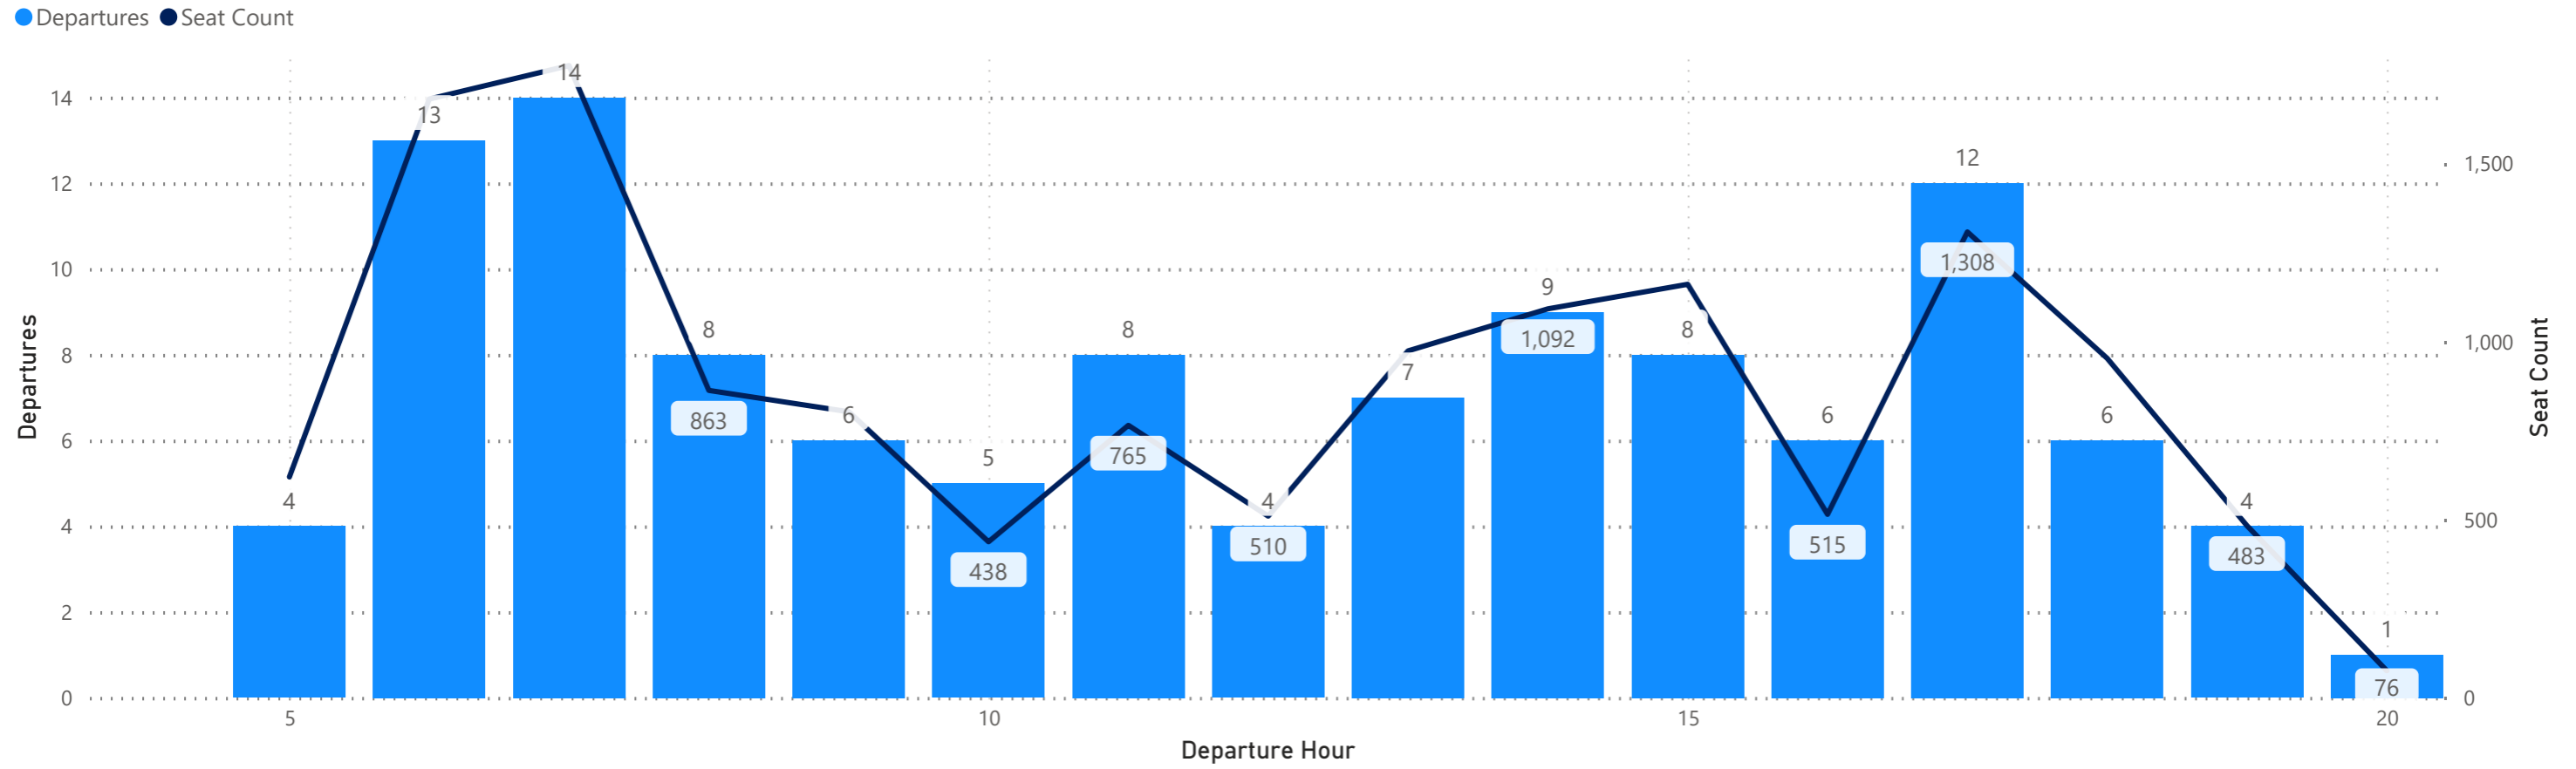

Hourly Departures