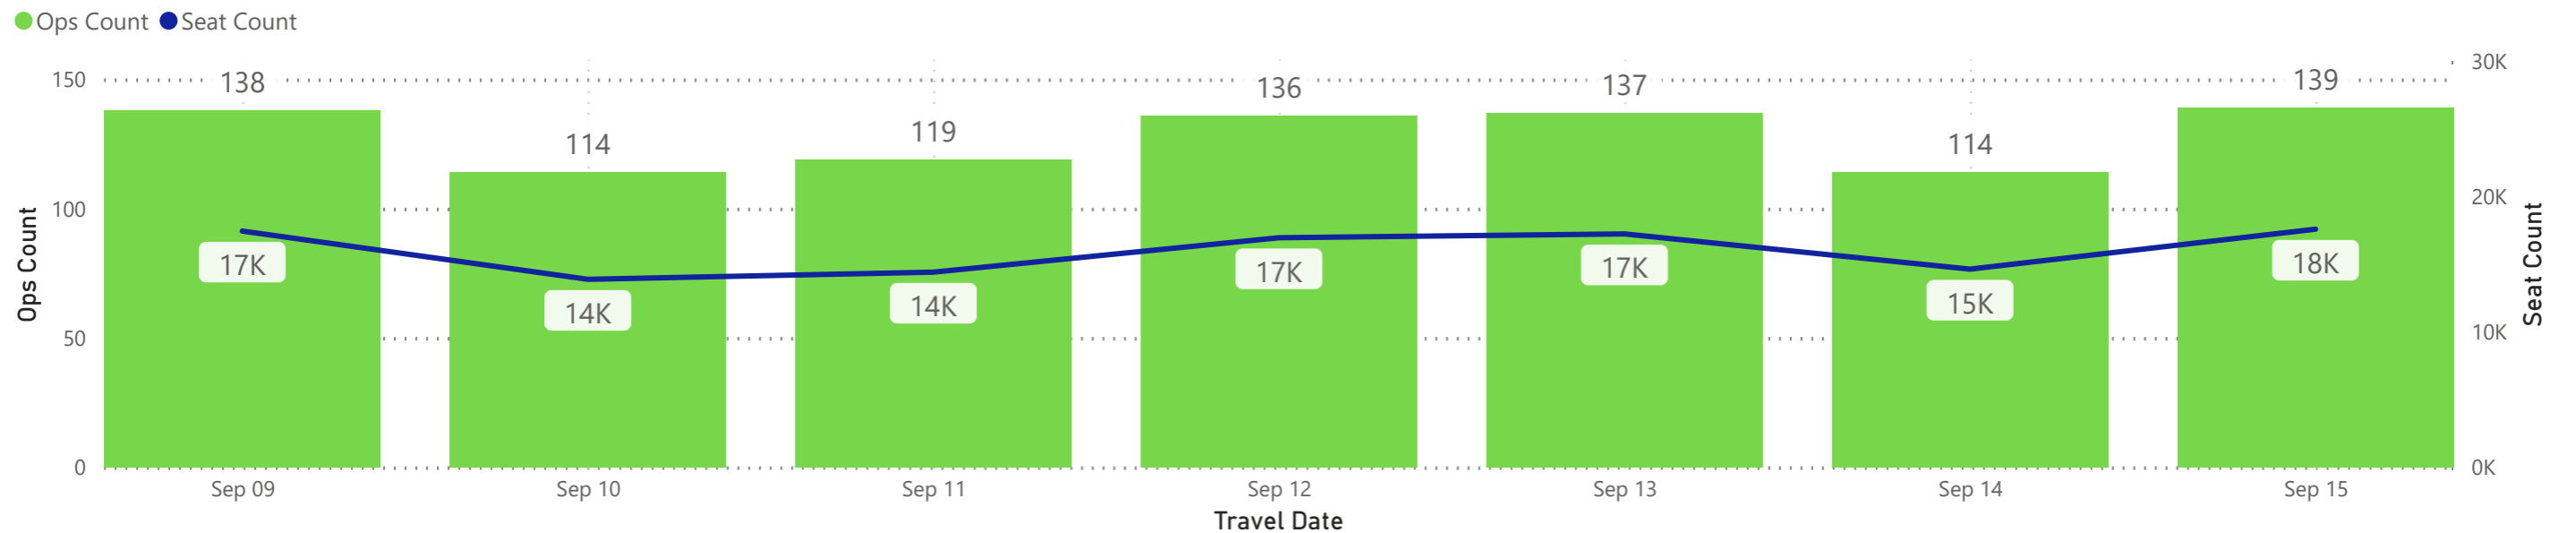

CVG Flight Schedule Summary

Scheduled Arrivals and Seats by Hour

Travel Date	Monday, September 09, 2024		Tuesday, September 10, 2024		Wednesday, September 11, 2024		Thursday, September 12, 2024		Friday, September 13, 2024		Saturday, September 14, 2024		Sunday, September 15, 2024	
Hour	Ops	Seats	Ops	Seats	Ops	Seats	Ops	Seats	Ops	Seats	Ops	Seats	Ops	Seats
0	4	730	1	186	3	558	2	358	4	730	3	558	3	533
1														
2														
3														
4														
5	2	385	2	385	2	385	2	385	2	385	2	385	2	385
6														
7	3	338	2	152	2	152	2	152	3	338	2	152	2	152
8	2	275	2	249	3	386	2	275	2	275	2	213	2	275
9	3	216	3	216	3	216	3	216	3	216	3	228	3	216
10	10	1,086	6	535	9	1,021	8	670	9	856	8	977	10	921
11	7	962	5	586	4	400	8	1,148	7	962	5	586	6	886
12	10	1,081	11	1,388	9	1,016	11	1,267	11	1,311	6	788	9	1,083
13	8	1,132	7	825	8	1,011	6	760	8	1,132	7	892	8	1,102
14	9	1,223	9	1,242	8	1,056	9	1,253	9	1,223	9	1,112	10	1,428
15	12	1,283	10	1,112	10	906	14	1,730	11	1,051	11	1,361	12	1,182
16	8	1,068	7	1,049	5	800	10	1,343	9	1,248	8	1,203	10	1,483
17	12	1,552	9	923	11	1,314	9	1,000	11	1,353	9	1,033	10	1,175
18	5	633	4	585	3	374	6	819	5	633	5	464	6	835
19	5	702	4	414	5	628	5	674	5	742	4	651	7	1,060
20	13	1,658	11	1,316	13	1,529	14	1,844	13	1,658	12	1,464	13	1,626
21	7	880	4	432	6	804	5	508	7	880	5	844	6	694
22	9	974	9	1,073	9	1,073	10	1,160	9	974	7	921	10	1,160
23	9	1,280	8	1,223	6	791	10	1,403	9	1,280	6	811	10	1,403
Total	138	17,458	114	13,891	119	14,420	136	16,965	137	17,247	114	14,643	139	17,599

Arrivals
Hour and Ops Count by Date