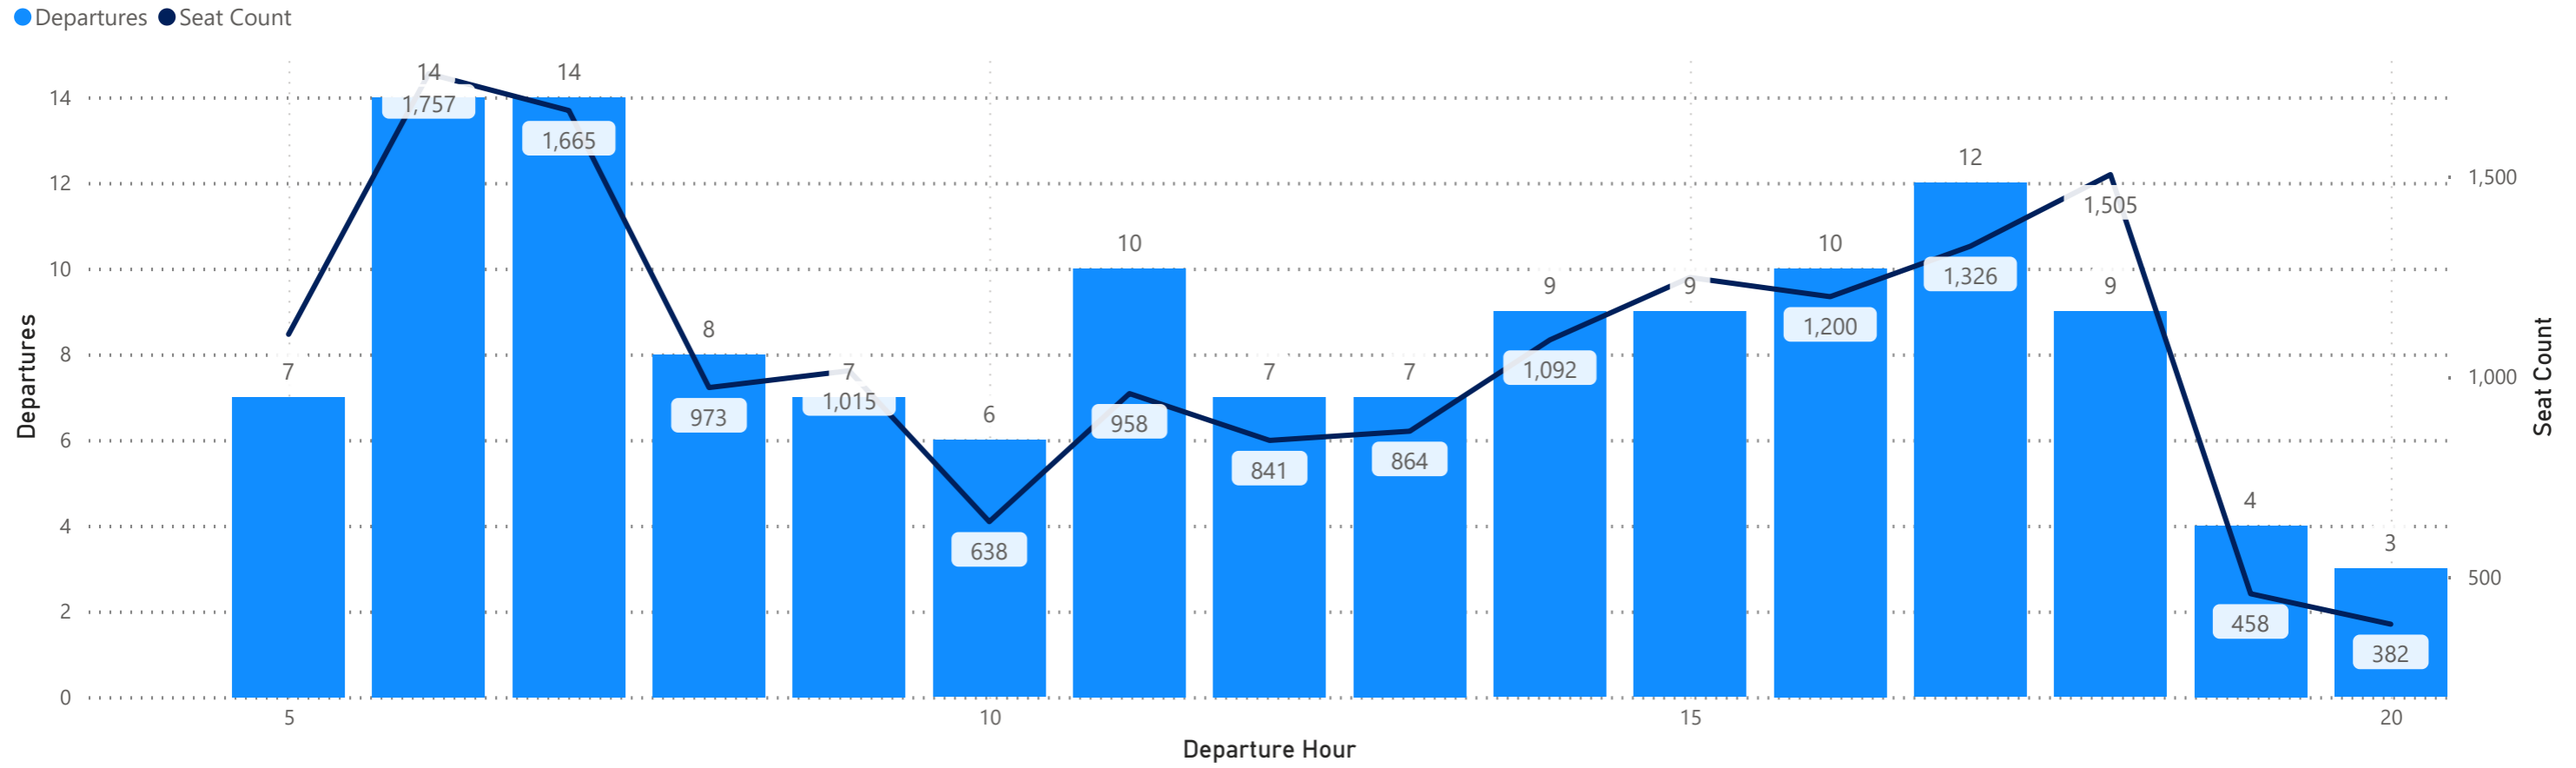

Arrivals by Airline - Earliest and Latest

Airline Code	AA		AC		AS		BA		DL		F9		G4		MX		UA		VB		WN	
Travel Date	Earliest	Latest	Earliest	Latest	Earliest	Latest	Earliest	Latest	Earliest	Latest	Earliest	Latest	Earliest	Latest	Earliest	Latest	Earliest	Latest	Earliest	Latest	Earliest	Latest
Monday, September 09, 2024	0:31	23:53	14:48	22:28	17:42	17:42	19:50	19:50	5:00	23:54	0:01	21:58	11:55	23:16			9:38	23:59			12:35	23:10
Tuesday, September 10, 2024	7:18	23:53	14:48	22:28	17:42	17:42			5:00	23:54	0:01	23:19					9:38	23:59			12:50	22:05
Wednesday, September 11, 2024	7:18	23:53	14:48	22:28	17:42	17:42	19:55	19:55	5:00	23:54	0:01	21:58	17:06	17:06	8:49	20:09	9:38	23:59			12:50	22:05
Thursday, September 12, 2024	0:31	23:53	14:48	22:28	17:42	17:42			5:00	23:54	0:11	23:08	14:34	20:35	15:55	15:55	9:38	23:59			12:35	23:10
Friday, September 13, 2024	0:31	23:53	14:48	22:28	17:42	17:42	19:59	19:59	5:00	23:54	0:01	21:58	11:55	23:16			9:38	23:59			12:35	23:10
Saturday, September 14, 2024	7:18	23:53	14:48	22:28	17:42	17:42	19:50	19:50	5:00	23:54	0:01	23:27	15:05	20:34	8:49	20:09	9:38	23:59	21:00	21:00	12:15	22:35
Sunday, September 15, 2024	0:31	23:53	14:48	22:28	17:42	17:42	19:55	19:55	5:00	23:54	0:11	23:08	13:46	21:36	15:55	15:55	9:38	23:59			0:45	23:55

Hourly Departures

Hourly Arrivals

Hourly Departures

Hourly Arrivals

Hourly Departures

Hourly Arrivals

Hourly Departures

Hourly Arrivals