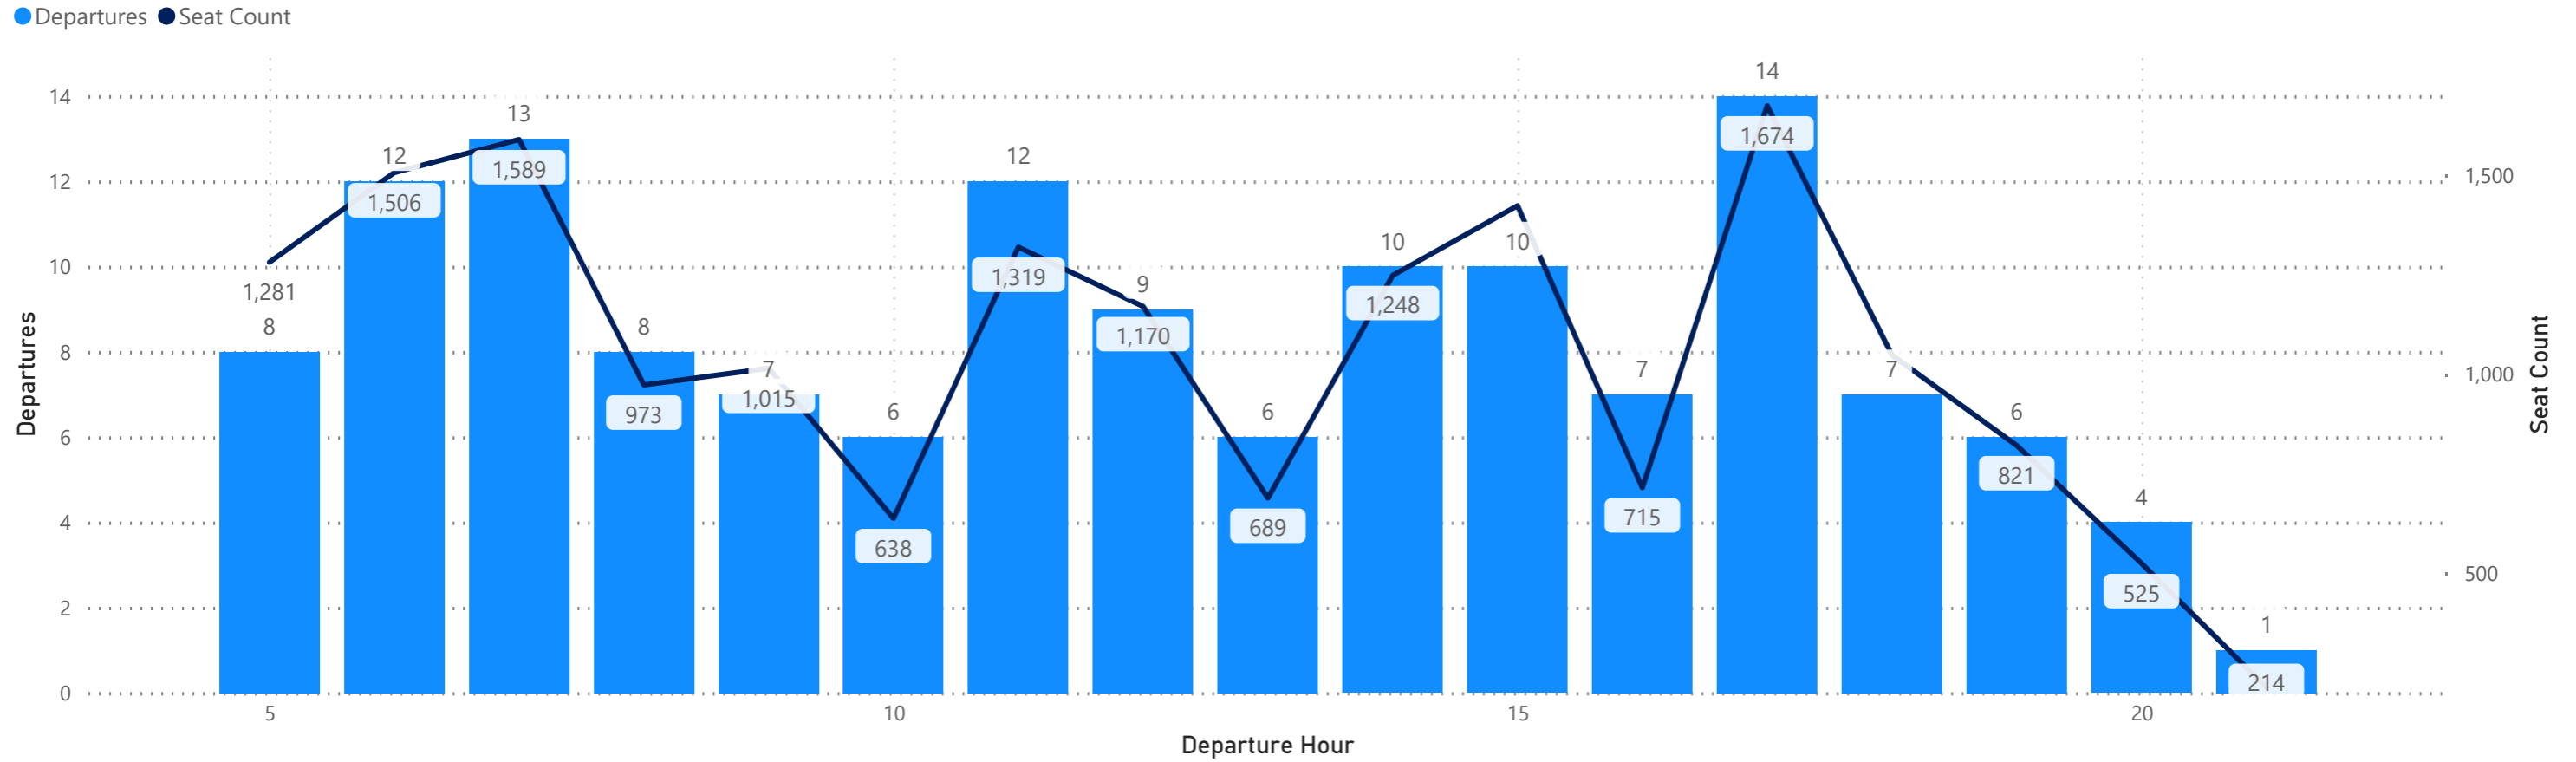

CVG Flight Schedule Summary

Departures by Airline - Earliest and Latest

Airline Code	AA		AC		AS		BA		DL		F9		G4		MX		UA		VB		WN	
Travel Date	Earliest	Latest	Earliest	Latest	Earliest	Latest	Earliest	Latest	Earliest	Latest	Earliest	Latest	Earliest	Latest	Earliest	Latest	Earliest	Latest	Earliest	Latest	Earliest	Latest
Monday, September 09, 2024	5:10	20:58	7:35	15:35	18:43	18:43	21:55	21:55	6:00	19:59	5:30	21:30	7:10	18:40			6:00	19:45			6:00	18:55
Tuesday, September 10, 2024	5:10	20:58	7:35	15:35	18:43	18:43			6:00	19:59	5:30	17:26					6:00	19:45			6:00	17:20
Wednesday, September 11, 2024	5:10	20:58	7:35	15:35	18:43	18:43	21:55	21:55	6:00	19:59	5:30	21:30	12:30	12:30	9:34	20:49	6:00	19:45			6:00	17:20
Thursday, September 12, 2024	5:00	20:58	7:35	15:35	18:43	18:43			6:00	19:59	5:05	18:41	8:30	20:51	16:35	16:35	6:00	19:45			6:00	18:55
Friday, September 13, 2024	5:10	20:58	7:35	15:35	18:43	18:43	21:50	21:50	6:00	19:59	5:30	18:52	7:10	18:40			6:00	19:45			6:00	18:55
Saturday, September 14, 2024	5:10	20:58	7:35	15:35	18:43	18:43	21:55	21:55	6:05	18:59	6:10	21:30	10:00	15:58	9:34	20:49	6:00	19:45			5:35	16:45
Sunday, September 15, 2024	5:00	20:58	7:35	15:35	18:43	18:43	21:55	21:55	6:05	19:59	5:05	18:41	8:30	20:51	16:35	16:35	6:00	19:45	10:00	10:00	5:45	20:45

Hourly Departures

Hourly Arrivals

Hourly Departures

Departures Seat Count

Hourly Arrivals

Arrivals Seat Count

Hourly Departures

Hourly Arrivals