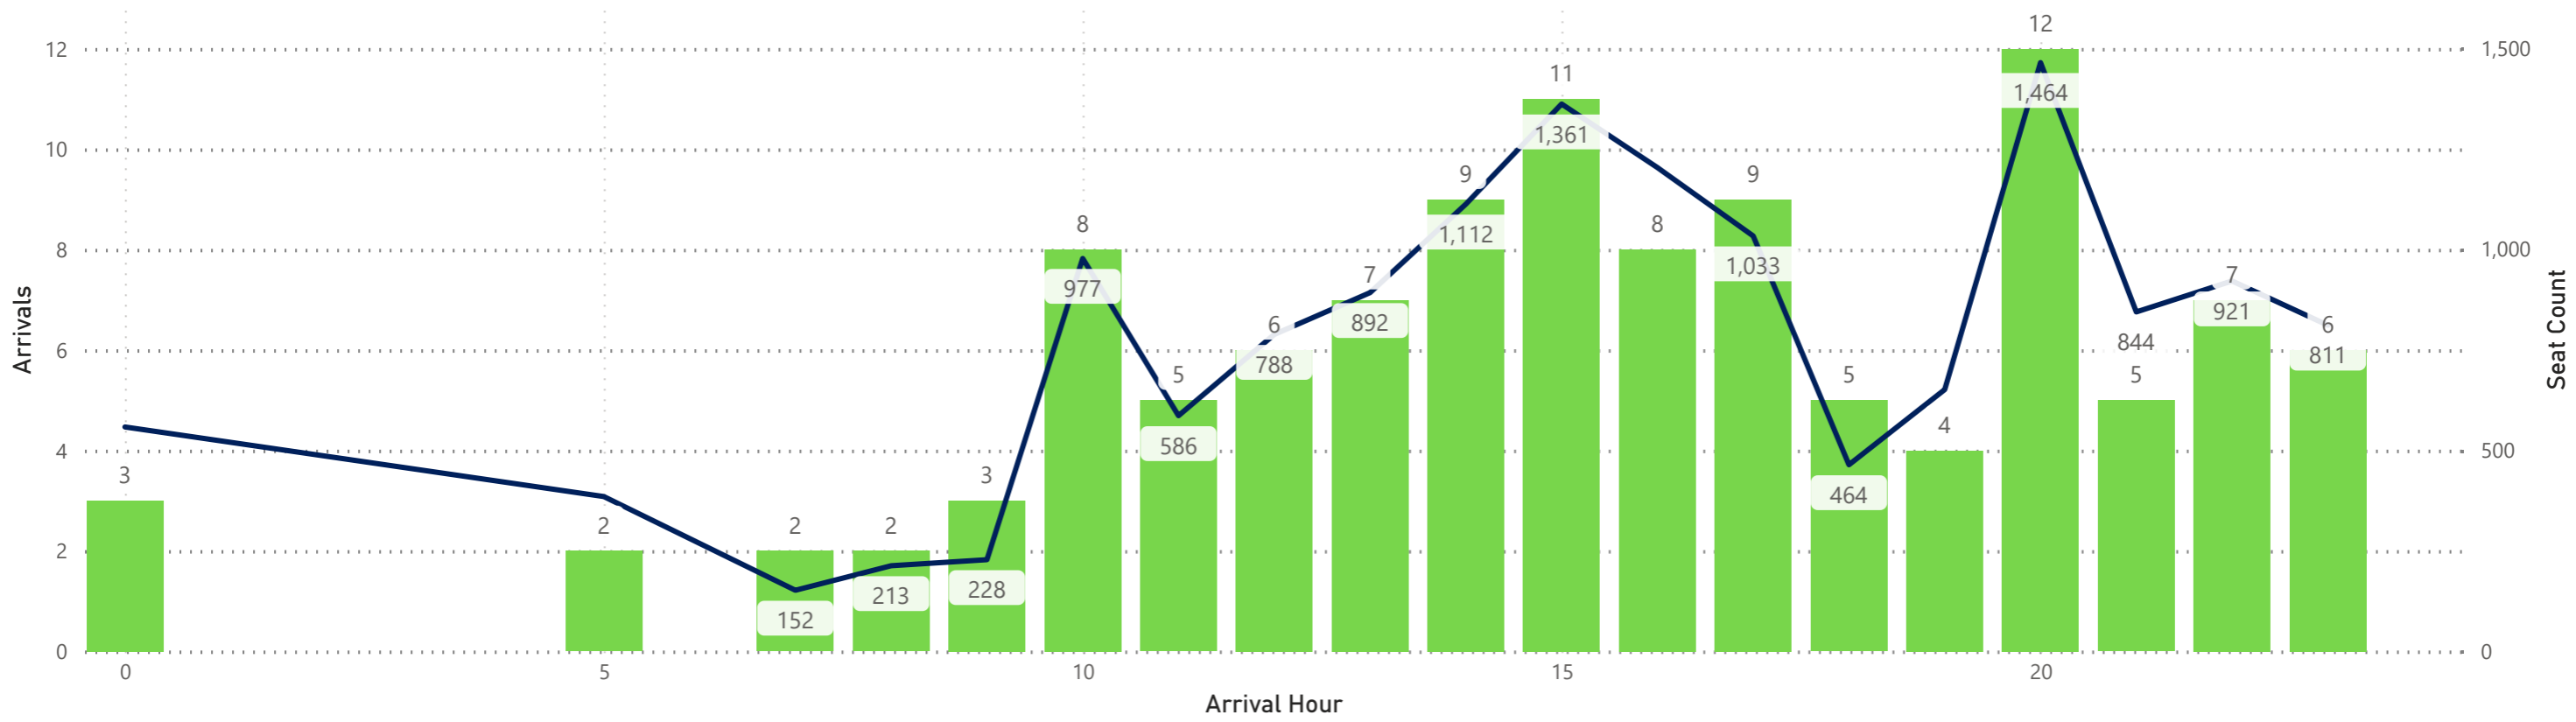

Arrivals by Airline - Earliest and Latest

Airline Code	AA		AC		AS		BA		DL		F9		G4		MX		UA		VB		WN	
Travel Date	Earliest	Latest	Earliest	Latest	Earliest	Latest	Earliest	Latest	Earliest	Latest	Earliest	Latest	Earliest	Latest	Earliest	Latest	Earliest	Latest	Earliest	Latest	Earliest	Latest
Monday, September 09, 2024	0:31	23:53	14:48	22:28	17:42	17:42	19:50	19:50	5:00	23:54	0:01	21:58	11:55	23:16			9:38	23:59			12:35	23:10
Tuesday, September 10, 2024	7:18	23:53	14:48	22:28	17:42	17:42			5:00	23:54	0:01	23:19					9:38	23:59			12:50	22:05
Wednesday, September 11, 2024	7:18	23:53	14:48	22:28	17:42	17:42	19:55	19:55	5:00	23:54	0:01	21:58	17:06	17:06	8:49	20:09	9:38	23:59			12:50	22:05
Thursday, September 12, 2024	0:31	23:53	14:48	22:28	17:42	17:42			5:00	23:54	0:11	23:08	14:34	20:35	15:55	15:55	9:38	23:59			12:35	23:10
Friday, September 13, 2024	0:31	23:53	14:48	22:28	17:42	17:42	19:59	19:59	5:00	23:54	0:01	21:58	11:55	23:16			9:38	23:59			12:35	23:10
Saturday, September 14, 2024	7:18	23:53	14:48	22:28	17:42	17:42	19:50	19:50	5:00	23:54	0:01	23:27	15:05	20:34	8:49	20:09	9:38	23:59	21:00	21:00	12:15	22:35
Sunday, September 15, 2024	0:31	23:53	14:48	22:28	17:42	17:42	19:55	19:55	5:00	23:54	0:11	23:08	13:46	21:36	15:55	15:55	9:38	23:59			0:45	23:55

Hourly Departures

Hourly Arrivals

Hourly Departures

Departures Seat Count

Hourly Arrivals

Arrivals Seat Count

Hourly Departures

Hourly Arrivals