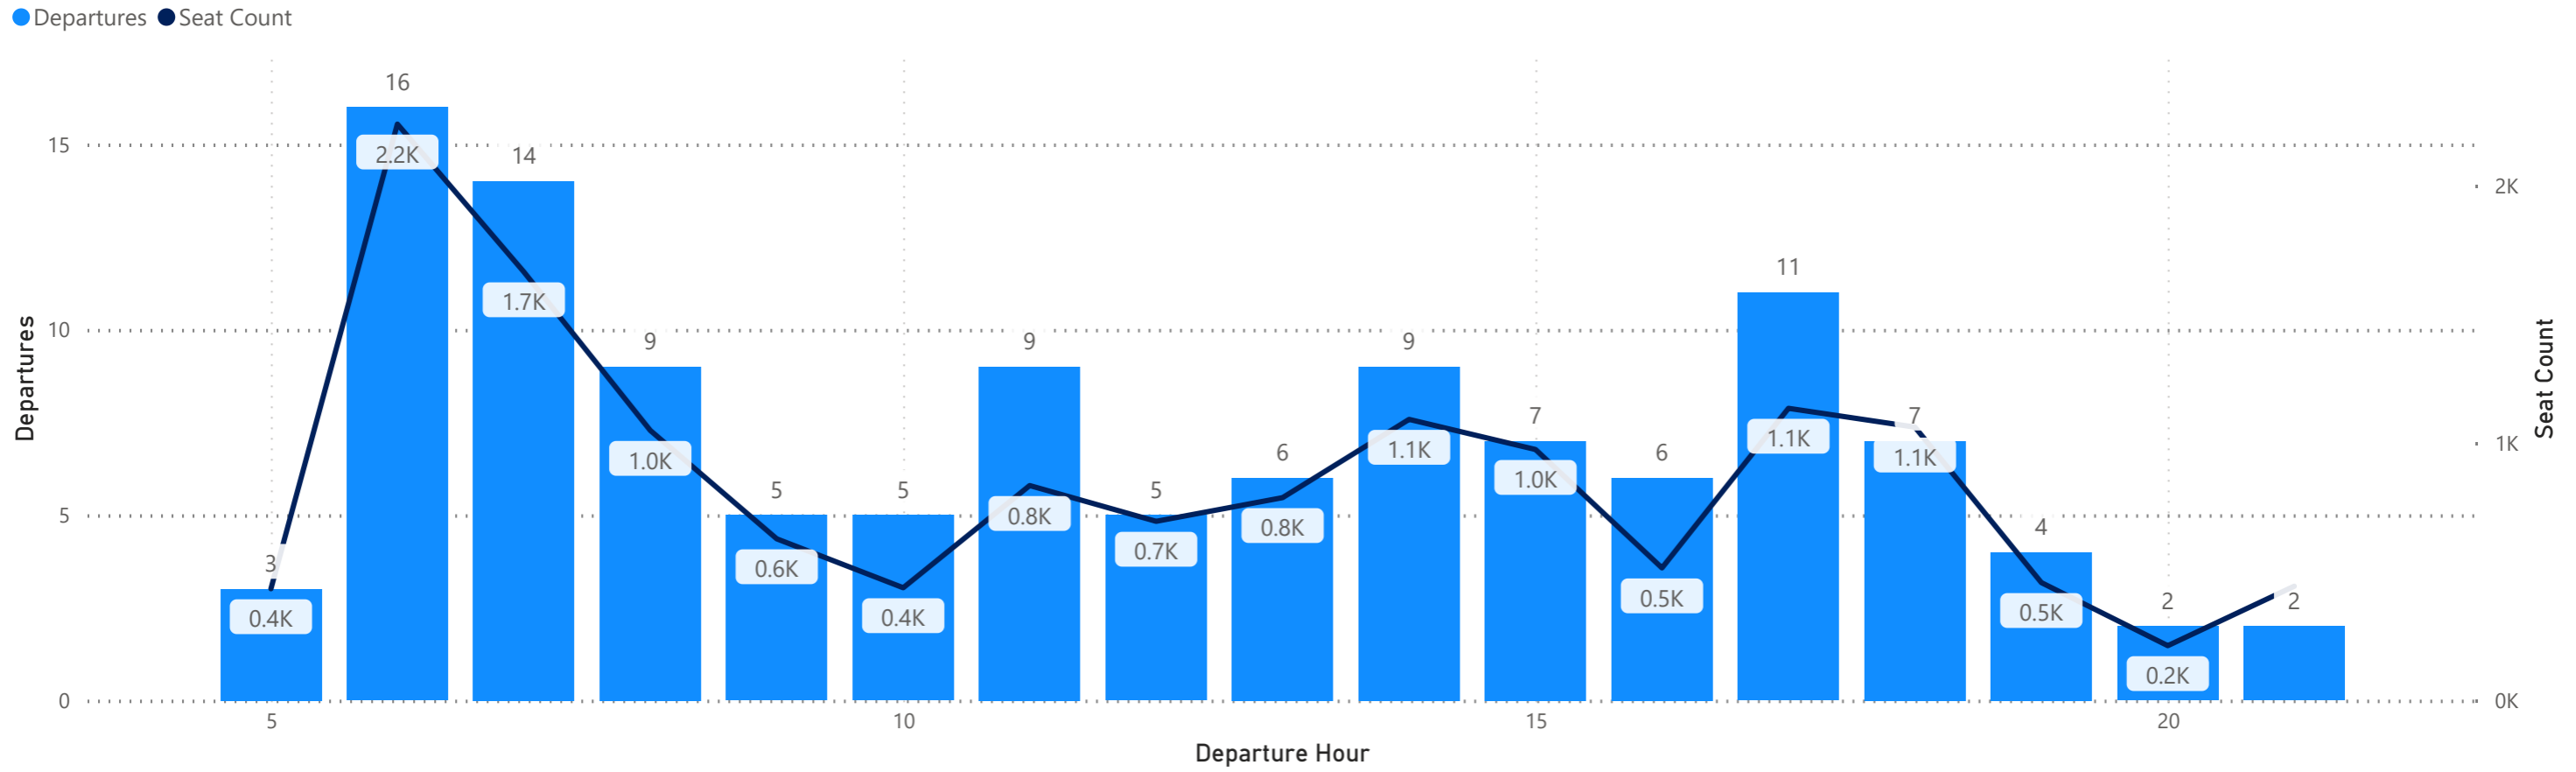

Arrivals by Airline - Earliest and Latest

Airline Code	AA		AC		AS		BA		DL		F9		G4		MX		UA		VB		WN	
Travel Date	Earliest	Latest	Earliest	Latest	Earliest	Latest	Earliest	Latest	Earliest	Latest	Earliest	Latest	Earliest	Latest	Earliest	Latest	Earliest	Latest	Earliest	Latest	Earliest	Latest
Monday, September 09, 2024	0:31	23:53	14:48	22:28	17:42	17:42	19:50	19:50	5:00	23:54	0:01	21:58	11:55	23:16			9:38	23:59			12:35	23:10
Tuesday, September 10, 2024	7:18	23:53	14:48	22:28	17:42	17:42			5:00	23:54	0:01	23:19					9:38	23:59			12:50	22:05
Wednesday, September 11, 2024	7:18	23:53	14:48	22:28	17:42	17:42	19:55	19:55	5:00	23:54	0:01	21:58	17:06	17:06	8:49	20:09	9:38	23:59			12:50	22:05
Thursday, September 12, 2024	0:31	23:53	14:48	22:28	17:42	17:42			5:00	23:54	0:11	23:08	14:34	20:35	15:55	15:55	9:38	23:59			12:35	23:10
Friday, September 13, 2024	0:31	23:53	14:48	22:28	17:42	17:42	19:59	19:59	5:00	23:54	0:01	21:58	11:55	23:16			9:38	23:59			12:35	23:10
Saturday, September 14, 2024	7:18	23:53	14:48	22:28	17:42	17:42	19:50	19:50	5:00	23:54	0:01	23:27	15:05	20:34	8:49	20:09	9:38	23:59	21:00	21:00	12:15	22:35
Sunday, September 15, 2024	0:31	23:53	14:48	22:28	17:42	17:42	19:55	19:55	5:00	23:54	0:11	23:08	13:46	21:36	15:55	15:55	9:38	23:59			0:45	23:55

Hourly Departures

Hourly Arrivals

Hourly Departures

Hourly Arrivals

Hourly Departures

Hourly Arrivals

Hourly Departures

Hourly Arrivals