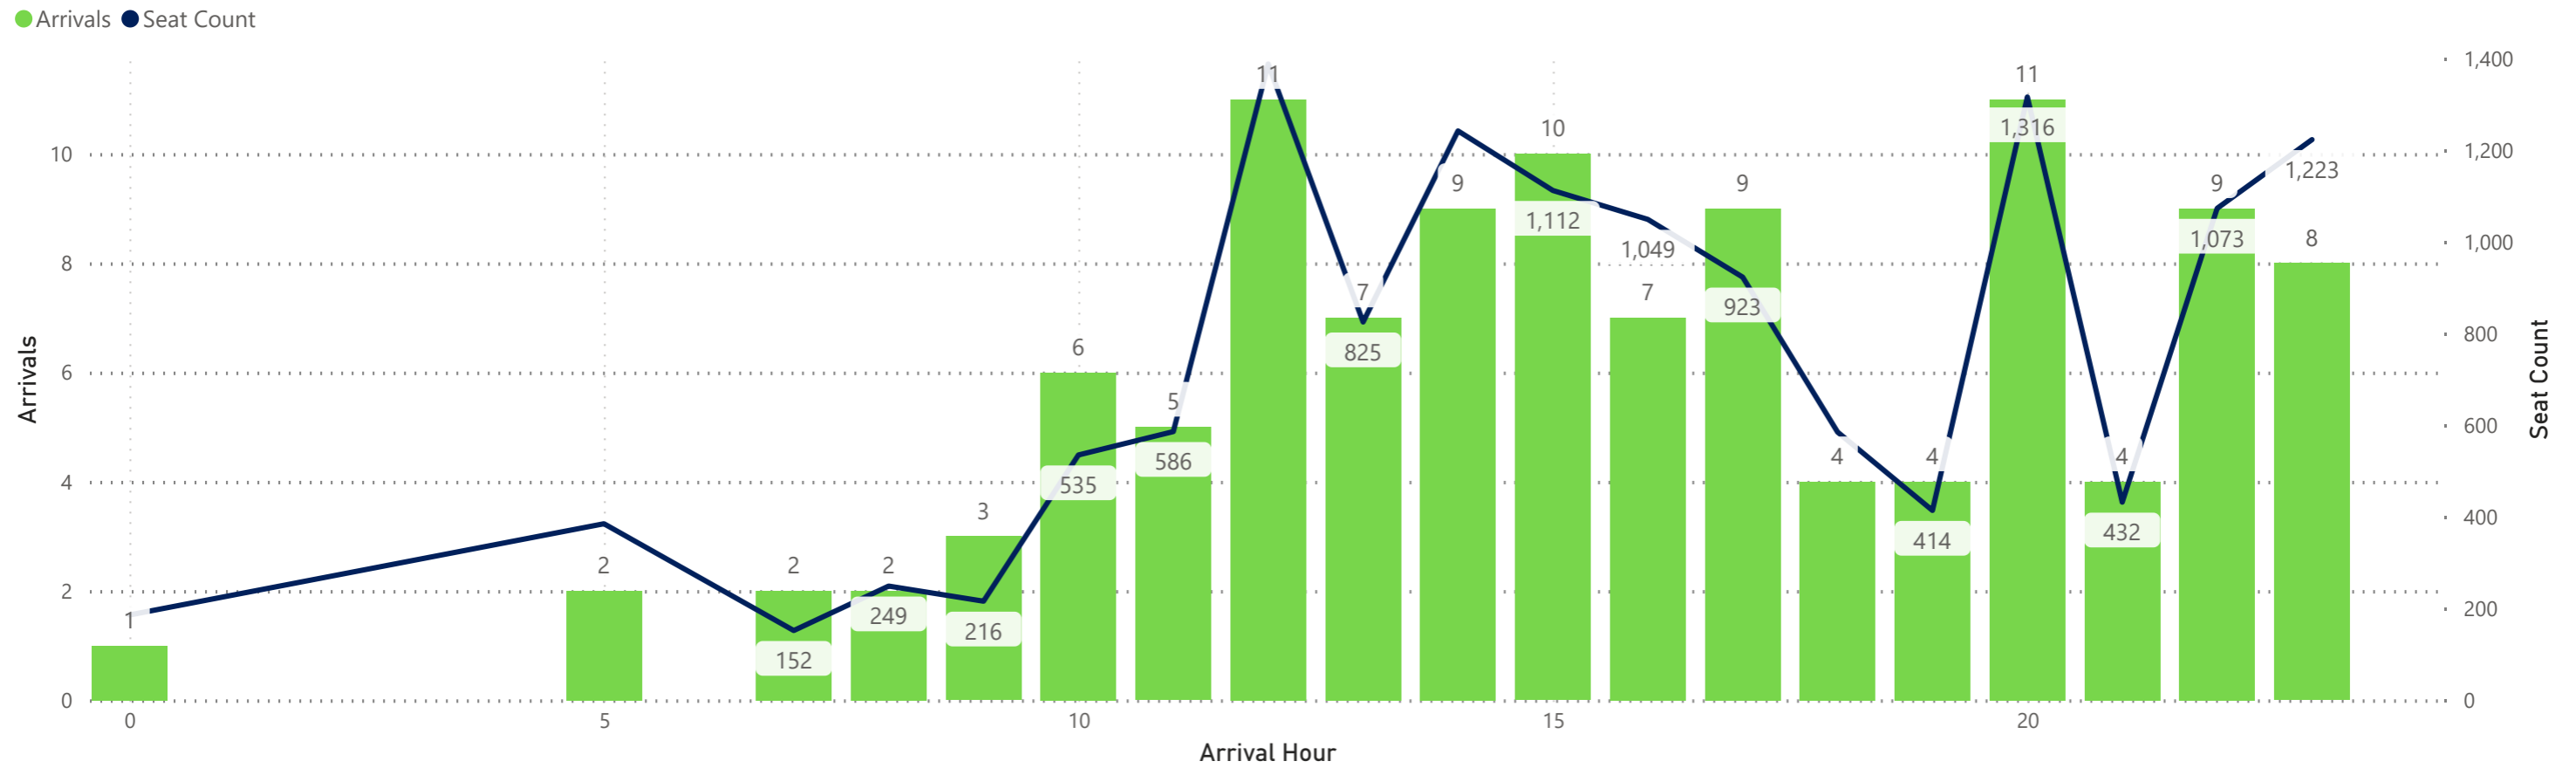

Arrivals by Airline - Earliest and Latest

Airline Code	AA		AC		AS		BA		DL		F9		G4		MX		UA		VB		WN	
Travel Date	Earliest	Latest	Earliest	Latest	Earliest	Latest	Earliest	Latest	Earliest	Latest	Earliest	Latest	Earliest	Latest	Earliest	Latest	Earliest	Latest	Earliest	Latest	Earliest	Latest
Monday, September 09, 2024	0:31	23:53	14:48	22:28	17:42	17:42	19:50	19:50	5:00	23:54	0:01	21:58	11:55	23:16			9:38	23:59			12:35	23:10
Tuesday, September 10, 2024	7:18	23:53	14:48	22:28	17:42	17:42			5:00	23:54	0:01	23:19					9:38	23:59			12:50	22:05
Wednesday, September 11, 2024	7:18	23:53	14:48	22:28	17:42	17:42	19:55	19:55	5:00	23:54	0:01	21:58	17:06	17:06	8:49	20:09	9:38	23:59			12:50	22:05
Thursday, September 12, 2024	0:31	23:53	14:48	22:28	17:42	17:42			5:00	23:54	0:11	23:08	14:34	20:35	15:55	15:55	9:38	23:59			12:35	23:10
Friday, September 13, 2024	0:31	23:53	14:48	22:28	17:42	17:42	19:59	19:59	5:00	23:54	0:01	21:58	11:55	23:16			9:38	23:59			12:35	23:10
Saturday, September 14, 2024	7:18	23:53	14:48	22:28	17:42	17:42	19:50	19:50	5:00	23:54	0:01	23:27	15:05	20:34	8:49	20:09	9:38	23:59	21:00	21:00	12:15	22:35
Sunday, September 15, 2024	0:31	23:53	14:48	22:28	17:42	17:42	19:55	19:55	5:00	23:54	0:11	23:08	13:46	21:36	15:55	15:55	9:38	23:59			0:45	23:55

Hourly Departures

Hourly Arrivals

Hourly Departures

Hourly Arrivals

Hourly Departures

Hourly Arrivals

Hourly Departures

Hourly Arrivals