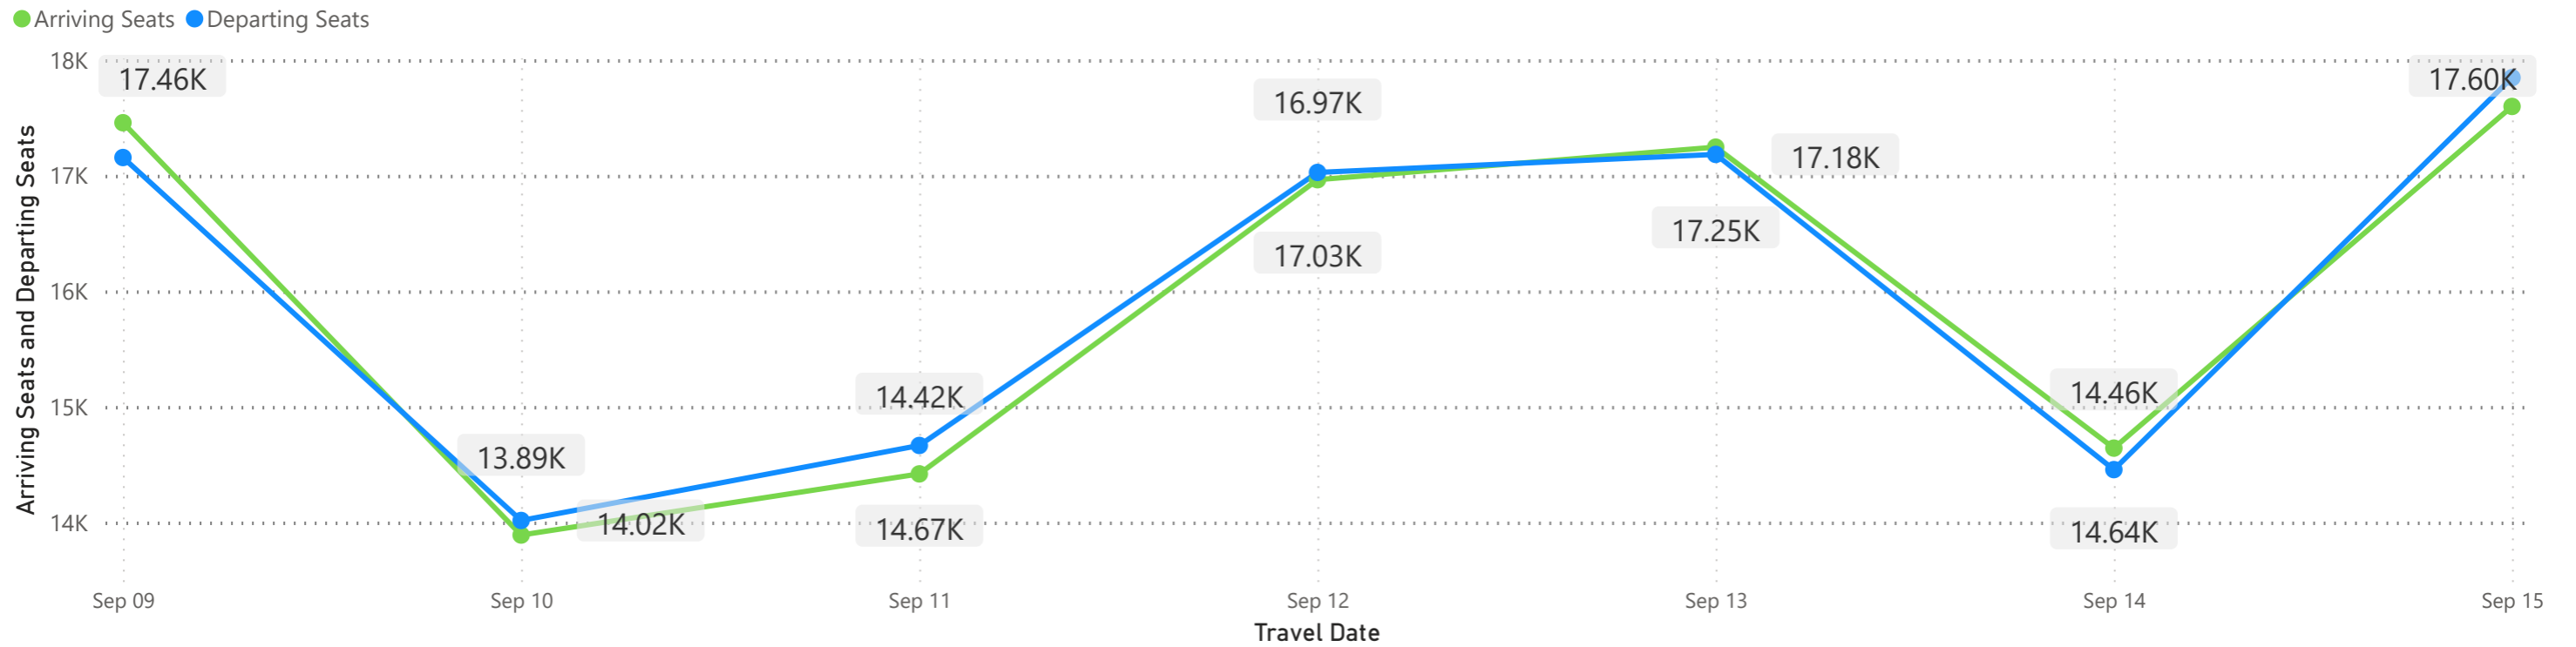

Arrivals
Hour and Ops Count by Date

CVG Flight Schedule Summary

Daily Operations and Daily Scheduled Seats

Daily Scheduled Seat Count

CVG Flight Schedule Summary

Daily Departures by Airline

Airline Code	Monday, September 09, 2024	Tuesday, September 10, 2024	Wednesday, September 11, 2024	Thursday, September 12, 2024	Friday, September 13, 2024	Saturday, September 14, 2024	Sunday, September 15, 2024	Total
AA	35	28	29	35	35	28	36	226
AC	2	2	2	2	2	2	2	14
AS	1	1	1	1	1	1	1	7
BA	1		1		1	1	1	5
DL	48	46	45	49	48	38	46	320
F9	16	14	15	15	16	15	15	106
G4	9		1	8	9	3	9	39
MX			2	1		2	1	6
UA	20	19	19	20	20	17	20	135
VB							1	1
WN	5	5	5	5	5	6	8	39
Total	137	115	120	136	137	113	140	898

Daily Arrivals by Airline

Airline Code	Monday, September 09, 2024	Tuesday, September 10, 2024	Wednesday, September 11, 2024	Thursday, September 12, 2024	Friday, September 13, 2024	Saturday, September 14, 2024	Sunday, September 15, 2024	Total
AA	35	28	29	35	35	28	36	226
AC	2	2	2	2	2	2	2	14
AS	1	1	1	1	1	1	1	7
BA	1		1		1	1	1	5
DL	49	46	45	49	48	38	46	321
F9	16	14	13	15	16	15	15	104
G4	9		1	8	9	3	9	39
MX			2	1		2	1	6
UA	20	18	20	20	20	17	20	135
VB						1		1
WN	5	5	5	5	5	6	8	39
Total	138	114	119	136	137	114	139	897