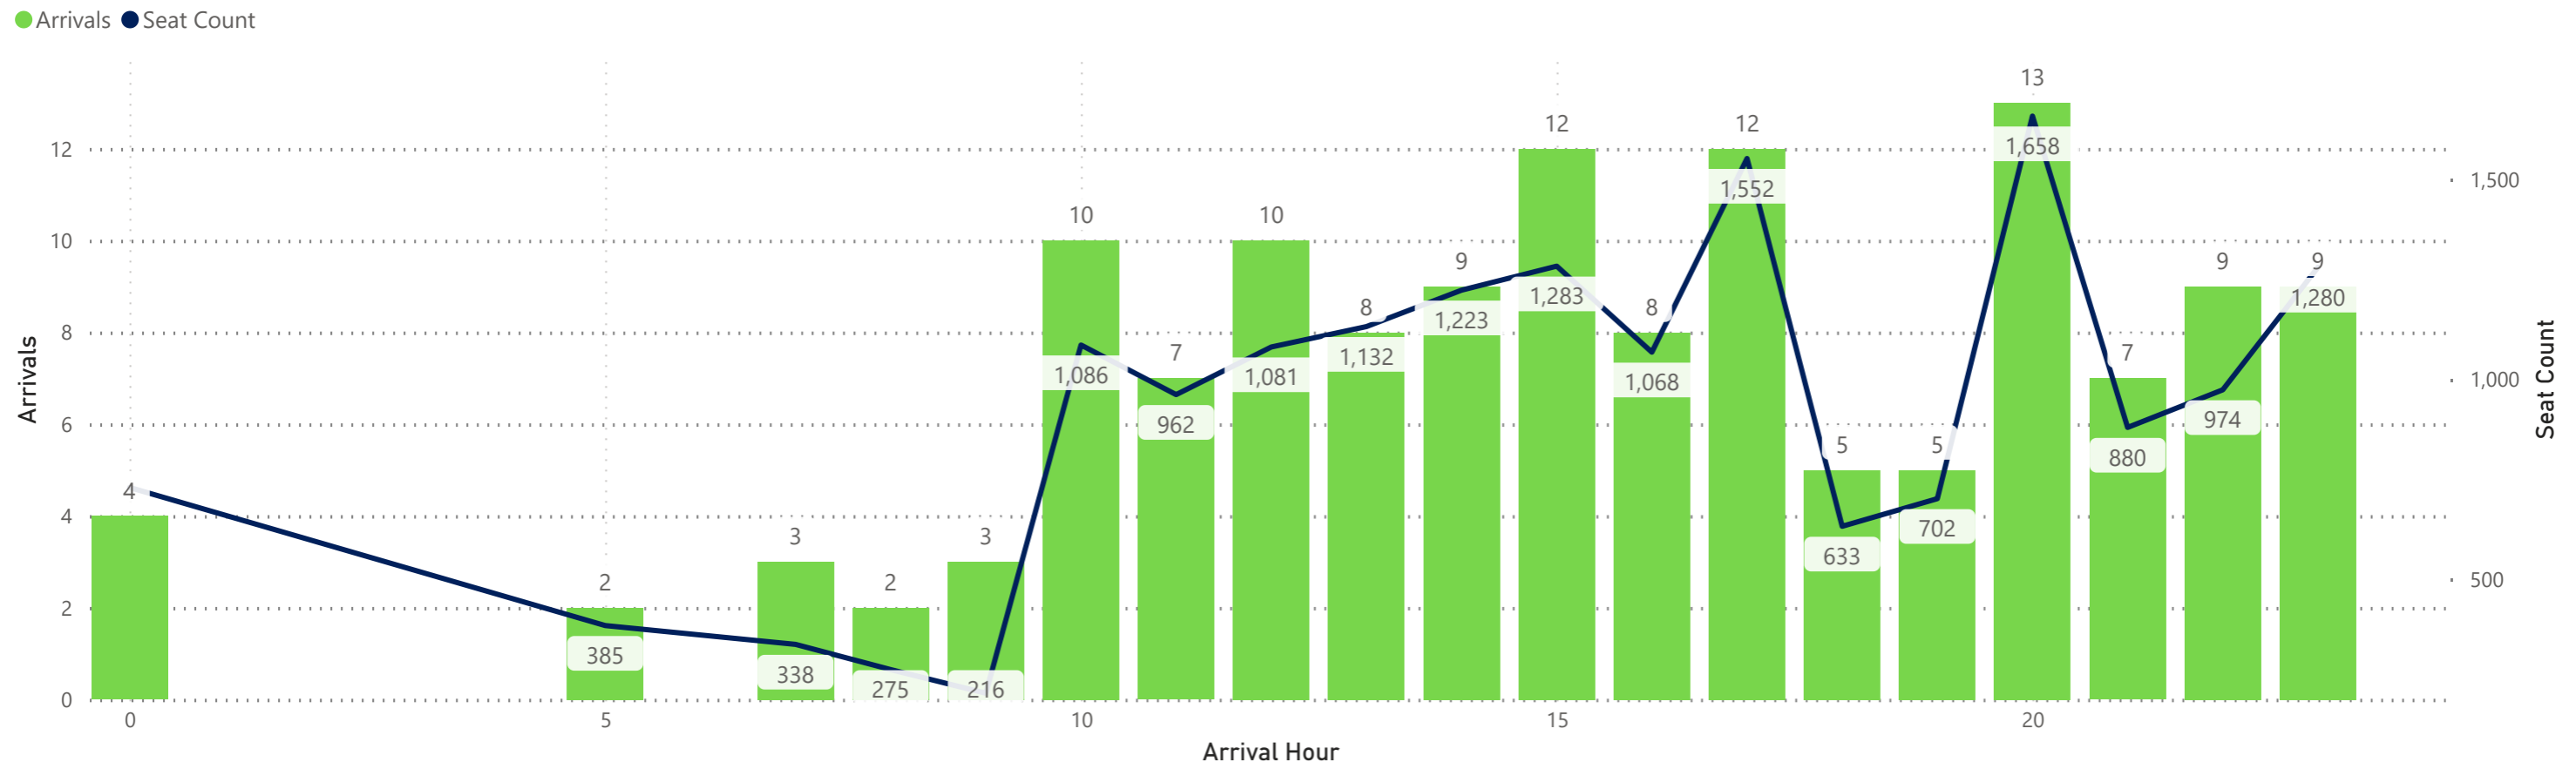

Hourly Arrivals