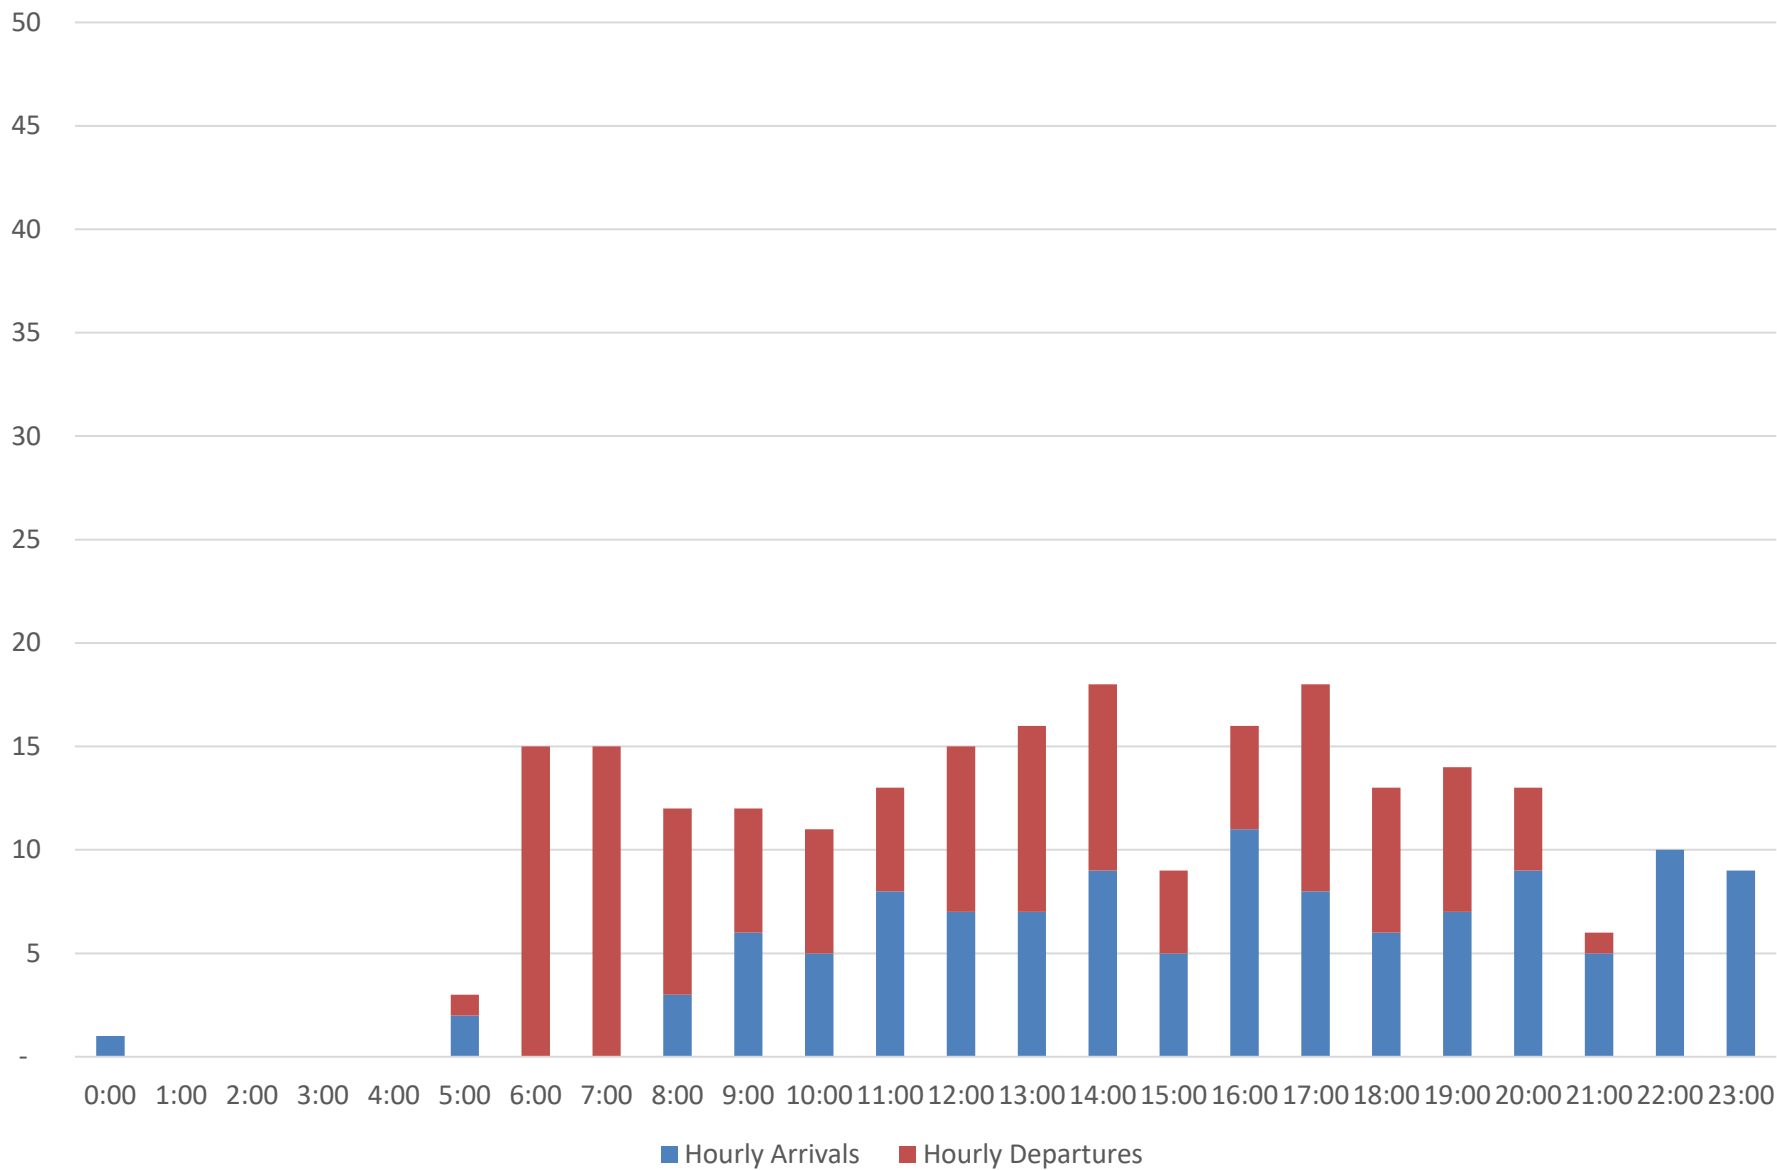

Arrivals By Day

	6-Mar	7-Mar	8-Mar	9-Mar	10-Mar	11-Mar	12-Mar	Weekly Total	%
AA	33	32	30	33	33	26	32	219	27%
AC	1	1	1	1	1	1	1	7	1%
AS	1	1	1	1	1	1	1	7	1%
DL	41	37	36	41	42	39	40	276	35%
F9	9	8	8	10	9	10	9	63	8%
G4	13	2	2	10	15	9	11	62	8%
MX	0	0	2	0	0	2	0	4	1%
SY	0	0	0	0	0	0	0	0	0%
UA	16	16	16	16	16	14	15	109	14%
VB	0	0	0	0	0	1	0	1	0%
WG	0	0	0	0	0	0	0	0	0%
WN	7	7	7	6	7	11	5	50	6%
Total	121	104	103	118	124	114	114	798	100%

**March 6 - Scheduled Passenger and Cargo Service
Hourly Arrivals and Departures**

CVG - March 7 - Scheduled Passenger and Cargo Service Hourly Arrivals and Departures

CVG - March 8 - Scheduled Passenger and Cargo Service Hourly Arrivals and Departures

CVG - March 9 - Scheduled Passenger and Cargo Service Hourly Arrivals and Departures

CVG - March 10 - Scheduled Passenger and Cargo Service Hourly Arrivals and Departures

CVG - March 11 - Scheduled Passenger and Cargo Service Hourly Arrivals and Departures