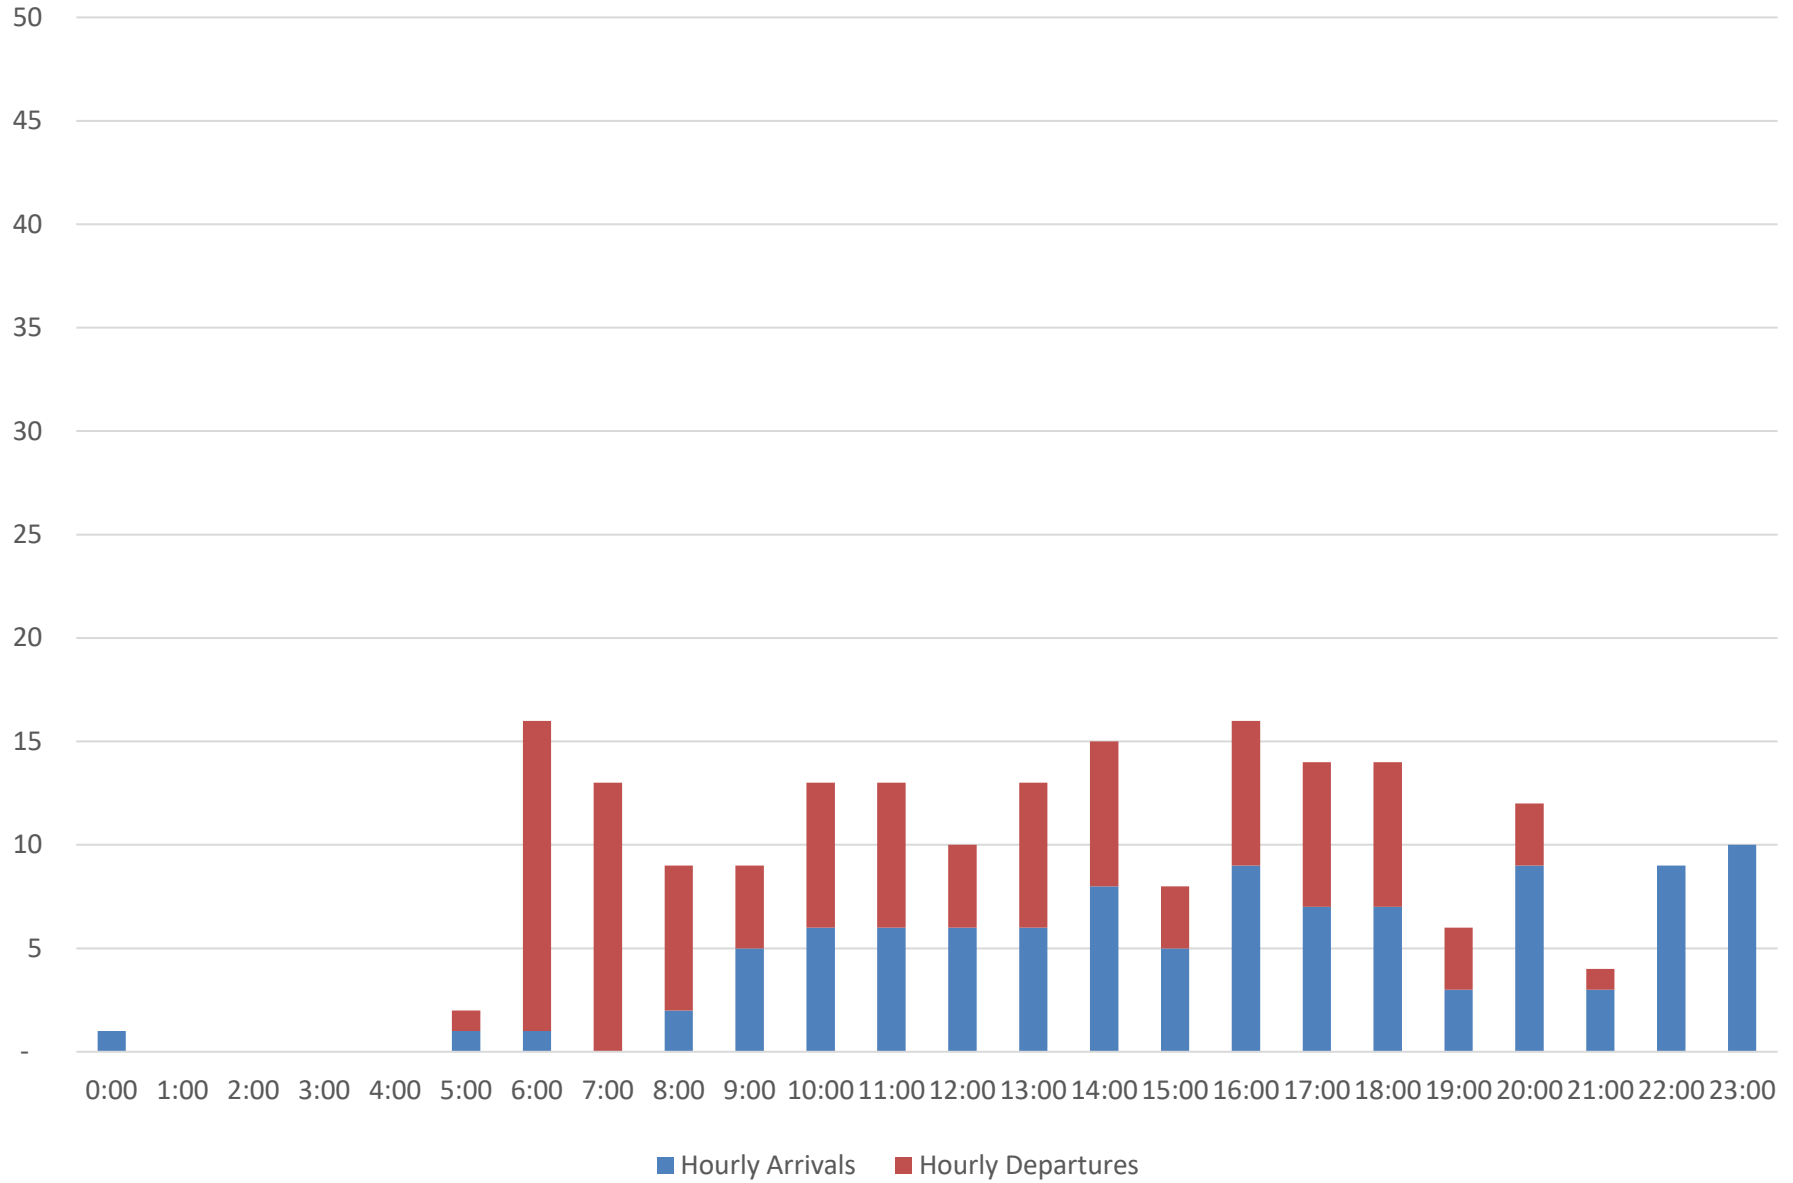

CVG Flight Schedule Summary

March 6 - March 12, 2023'

Departures By Day

	6-Mar	7-Mar	8-Mar	9-Mar	10-Mar	11-Mar	12-Mar	Weekly Total	%
AA	33	31	31	33	33	26	32	219	27%
AC	1	1	1	1	1	1	1	7	1%
AS	1	1	1	1	1	1	1	7	1%
DL	41	37	36	43	42	38	41	278	35%
F9	9	8	8	10	9	10	9	63	8%
G4	13	2	2	10	15	9	11	62	8%
MX	0	0	2	0	0	2	0	4	0%
SY	0	0	0	0	0	0	0	0	0%
UA	16	16	16	16	16	14	15	109	14%
VB	0	0	0	0	0	0	1	1	0%
WG	0	0	0	0	0	0	0	0	0%
WN	7	7	7	7	7	10	6	51	6%
Total	121	103	104	121	124	111	117	801	100%

Airline Codes	
AA	American Airlines
AC	Air Canada
AS	Alaska Airlines
DL	Delta Airlines
F9	Frontier Airlines
G4	Allegiant Airlines
MX	Breeze Airways
SY	Sun Country Airlines
UA	United Airlines
VB	Viva Aerobus
WG	Sunwing Airlines
WN	Southwest Airlines

Arrivals By Day

	6-Mar	7-Mar	8-Mar	9-Mar	10-Mar	11-Mar	12-Mar	Weekly Total	%
AA	33	32	30	33	33	26	32	219	27%
AC	1	1	1	1	1	1	1	7	1%
AS	1	1	1	1	1	1	1	7	1%
DL	41	37	36	41	42	39	40	276	35%
F9	9	8	8	10	9	10	9	63	8%
G4	13	2	2	10	15	9	11	62	8%
MX	0	0	2	0	0	2	0	4	1%
SY	0	0	0	0	0	0	0	0	0%
UA	16	16	16	16	16	14	15	109	14%
VB	0	0	0	0	0	1	0	1	0%
WG	0	0	0	0	0	0	0	0	0%
WN	7	7	7	6	7	11	5	50	6%
Total	121	104	103	118	124	114	114	798	100%

**March 6 - Scheduled Passenger and Cargo Service
Hourly Arrivals and Departures**

CVG - March 7 - Scheduled Passenger and Cargo Service Hourly Arrivals and Departures

CVG - March 8 - Scheduled Passenger and Cargo Service Hourly Arrivals and Departures