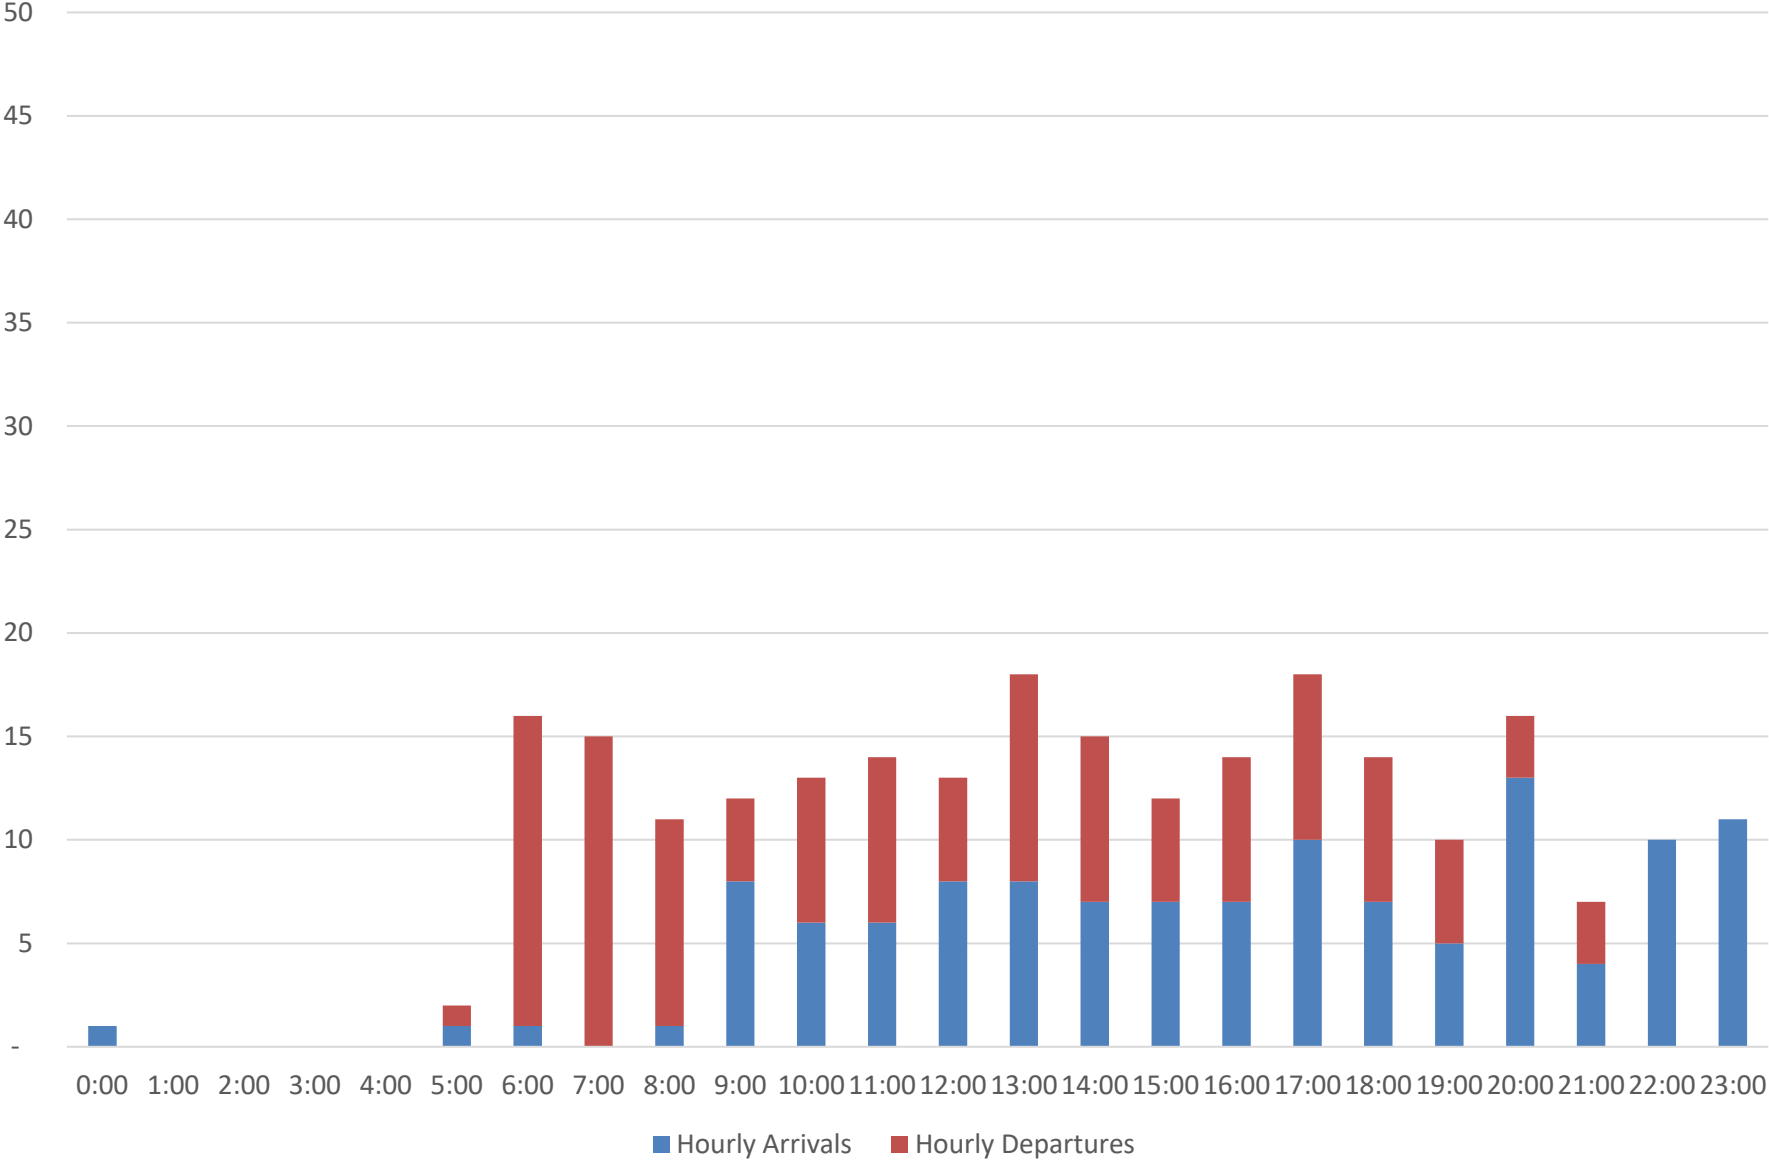

CVG Flight Schedule Summary

March 6 - March 12, 2023'

Departures By Day

	6-Mar	7-Mar	8-Mar	9-Mar	10-Mar	11-Mar	12-Mar	Weekly Total	%
AA	33	31	31	33	33	26	32	219	27%
AC	1	1	1	1	1	1	1	7	1%
AS	1	1	1	1	1	1	1	7	1%
DL	41	37	36	43	42	38	41	278	35%
F9	9	8	8	10	9	10	9	63	8%
G4	13	2	2	10	15	9	11	62	8%
MX	0	0	2	0	0	2	0	4	0%
SY	0	0	0	0	0	0	0	0	0%
UA	16	16	16	16	16	14	15	109	14%
VB	0	0	0	0	0	0	1	1	0%
WG	0	0	0	0	0	0	0	0	0%
WN	7	7	7	7	7	10	6	51	6%
Total	121	103	104	121	124	111	117	801	100%

Airline Codes	
AA	American Airlines
AC	Air Canada
AS	Alaska Airlines
DL	Delta Airlines
F9	Frontier Airlines
G4	Allegiant Airlines
MX	Breeze Airways
SY	Sun Country Airlines
UA	United Airlines
VB	Viva Aerobus
WG	Sunwing Airlines
WN	Southwest Airlines

Arrivals By Day

	6-Mar	7-Mar	8-Mar	9-Mar	10-Mar	11-Mar	12-Mar	Weekly Total	%
AA	33	32	30	33	33	26	32	219	27%
AC	1	1	1	1	1	1	1	7	1%
AS	1	1	1	1	1	1	1	7	1%
DL	41	37	36	41	42	39	40	276	35%
F9	9	8	8	10	9	10	9	63	8%
G4	13	2	2	10	15	9	11	62	8%
MX	0	0	2	0	0	2	0	4	1%
SY	0	0	0	0	0	0	0	0	0%
UA	16	16	16	16	16	14	15	109	14%
VB	0	0	0	0	0	1	0	1	0%
WG	0	0	0	0	0	0	0	0	0%
WN	7	7	7	6	7	11	5	50	6%
Total	121	104	103	118	124	114	114	798	100%

**March 6 - Scheduled Passenger and Cargo Service
Hourly Arrivals and Departures**