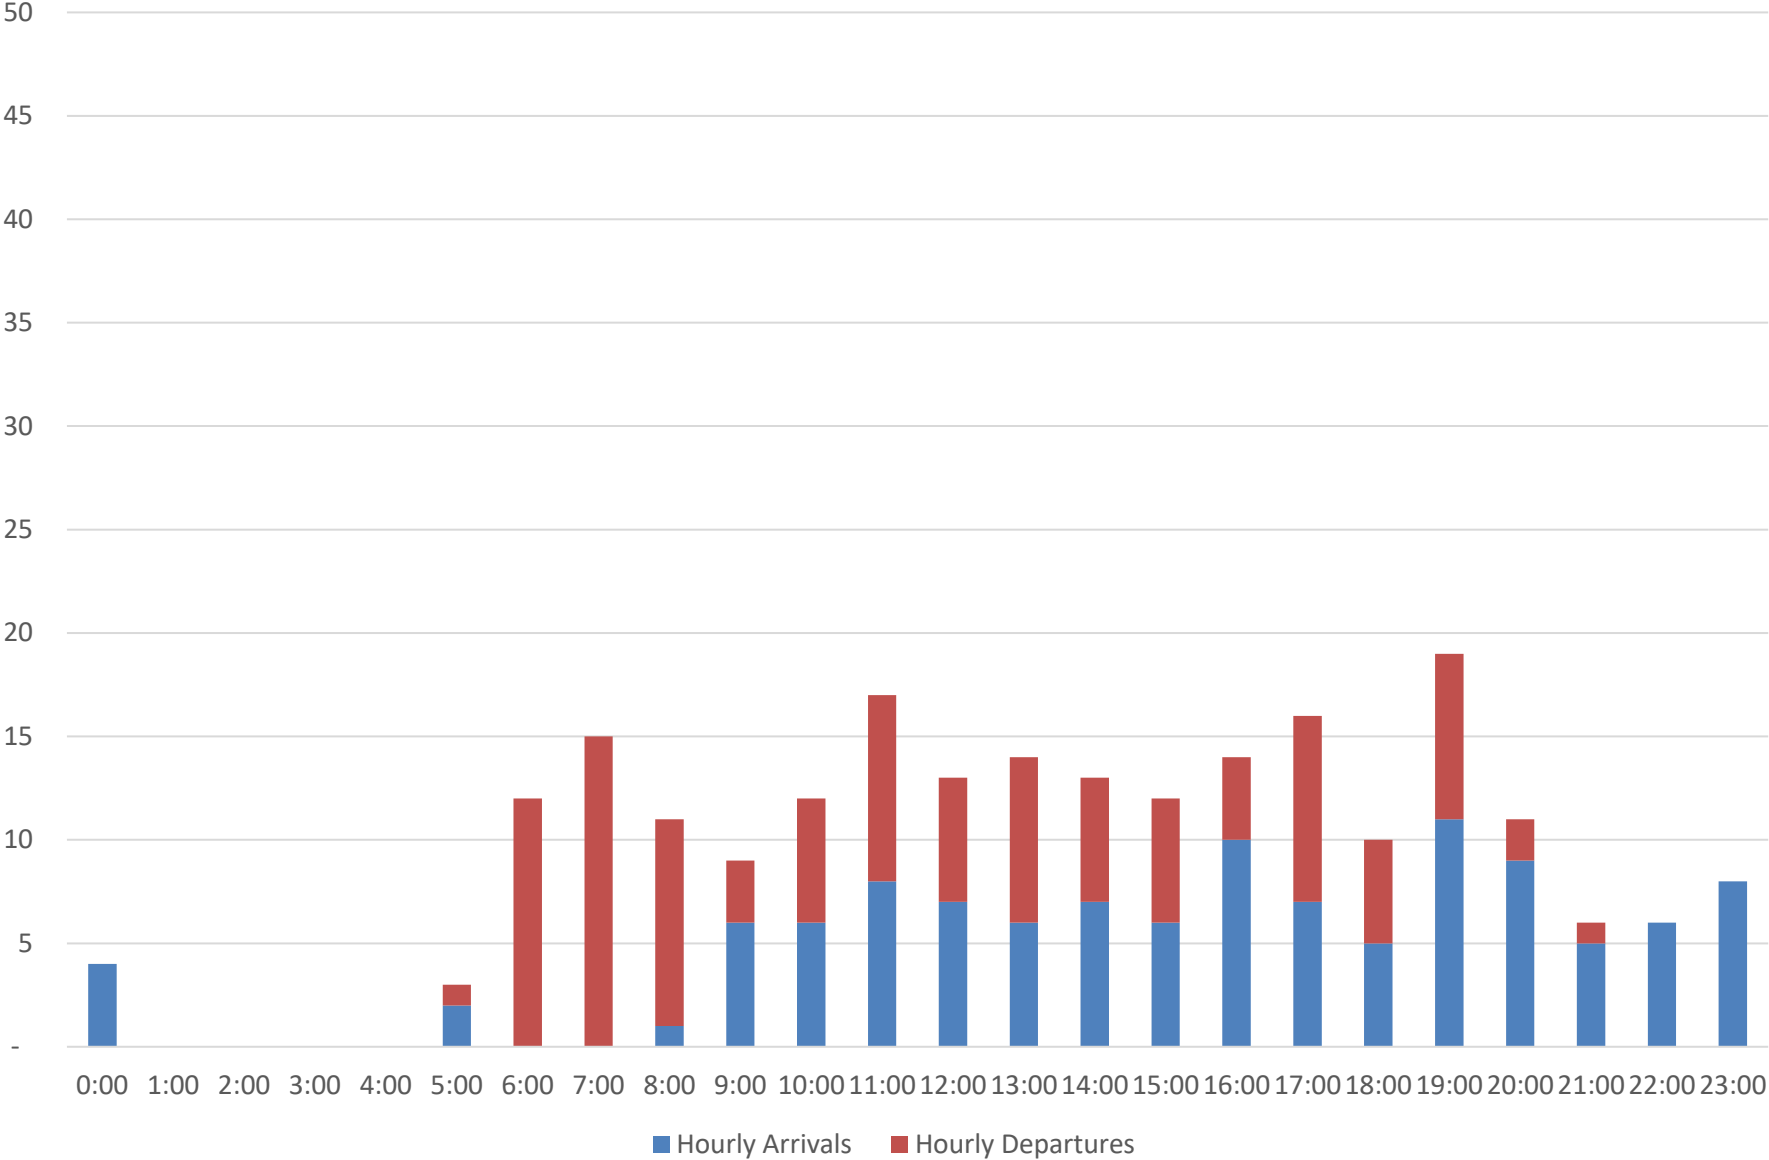

Arrivals By Day

	6-Mar	7-Mar	8-Mar	9-Mar	10-Mar	11-Mar	12-Mar	Weekly Total	%
AA	33	32	30	33	33	26	32	219	27%
AC	1	1	1	1	1	1	1	7	1%
AS	1	1	1	1	1	1	1	7	1%
DL	41	37	36	41	42	39	40	276	35%
F9	9	8	8	10	9	10	9	63	8%
G4	13	2	2	10	15	9	11	62	8%
MX	0	0	2	0	0	2	0	4	1%
SY	0	0	0	0	0	0	0	0	0%
UA	16	16	16	16	16	14	15	109	14%
VB	0	0	0	0	0	1	0	1	0%
WG	0	0	0	0	0	0	0	0	0%
WN	7	7	7	6	7	11	5	50	6%
Total	121	104	103	118	124	114	114	798	100%

**March 6 - Scheduled Passenger and Cargo Service
Hourly Arrivals and Departures**

CVG - March 7 - Scheduled Passenger and Cargo Service Hourly Arrivals and Departures

CVG - March 8 - Scheduled Passenger and Cargo Service Hourly Arrivals and Departures

CVG - March 9 - Scheduled Passenger and Cargo Service Hourly Arrivals and Departures

CVG - March 10 - Scheduled Passenger and Cargo Service Hourly Arrivals and Departures

CVG - March 11 - Scheduled Passenger and Cargo Service Hourly Arrivals and Departures