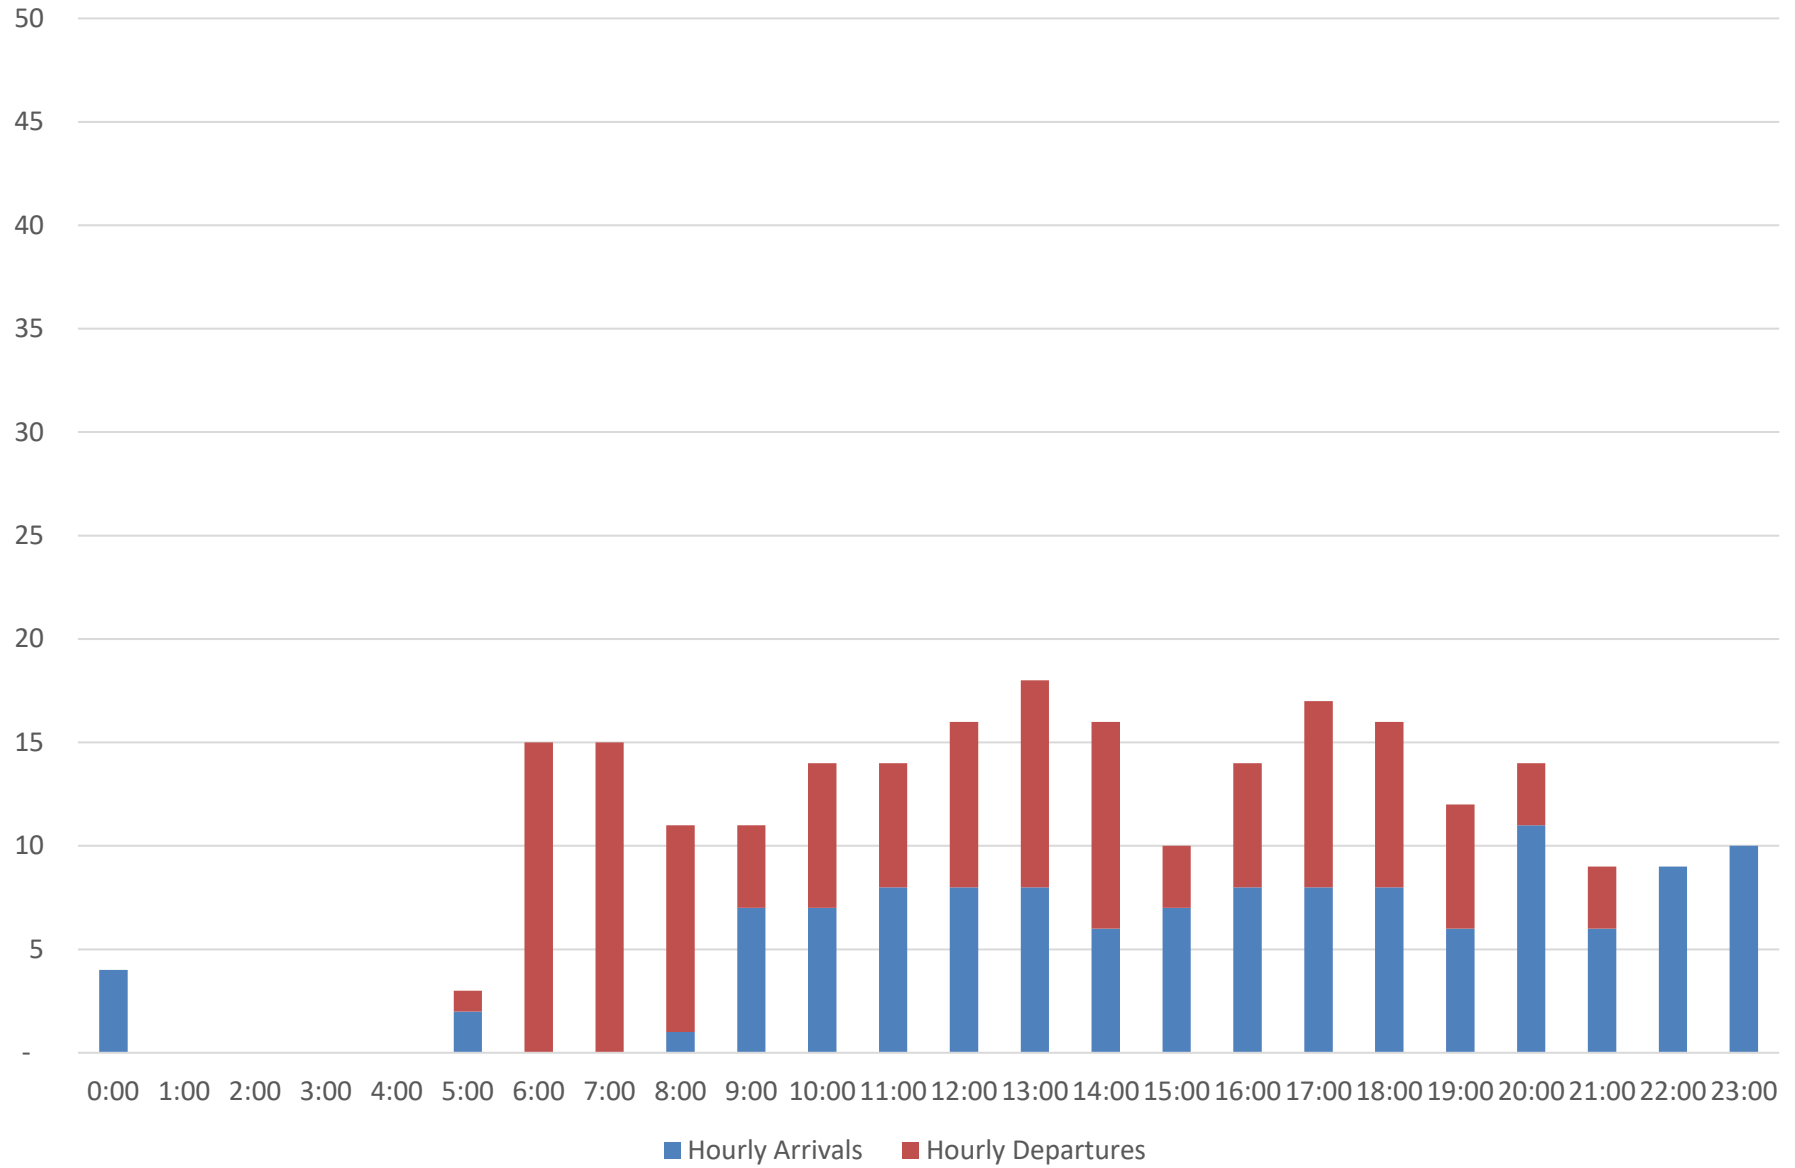

Arrivals By Day

	6-Mar	7-Mar	8-Mar	9-Mar	10-Mar	11-Mar	12-Mar	Weekly Total	%
AA	33	32	30	33	33	26	32	219	27%
AC	1	1	1	1	1	1	1	7	1%
AS	1	1	1	1	1	1	1	7	1%
DL	41	37	36	41	42	39	40	276	35%
F9	9	8	8	10	9	10	9	63	8%
G4	13	2	2	10	15	9	11	62	8%
MX	0	0	2	0	0	2	0	4	1%
SY	0	0	0	0	0	0	0	0	0%
UA	16	16	16	16	16	14	15	109	14%
VB	0	0	0	0	0	1	0	1	0%
WG	0	0	0	0	0	0	0	0	0%
WN	7	7	7	6	7	11	5	50	6%
Total	121	104	103	118	124	114	114	798	100%

**March 6 - Scheduled Passenger and Cargo Service
Hourly Arrivals and Departures**

CVG - March 7 - Scheduled Passenger and Cargo Service Hourly Arrivals and Departures

CVG - March 8 - Scheduled Passenger and Cargo Service Hourly Arrivals and Departures

CVG - March 9 - Scheduled Passenger and Cargo Service Hourly Arrivals and Departures

CVG - March 10 - Scheduled Passenger and Cargo Service Hourly Arrivals and Departures

CVG - March 11 - Scheduled Passenger and Cargo Service Hourly Arrivals and Departures