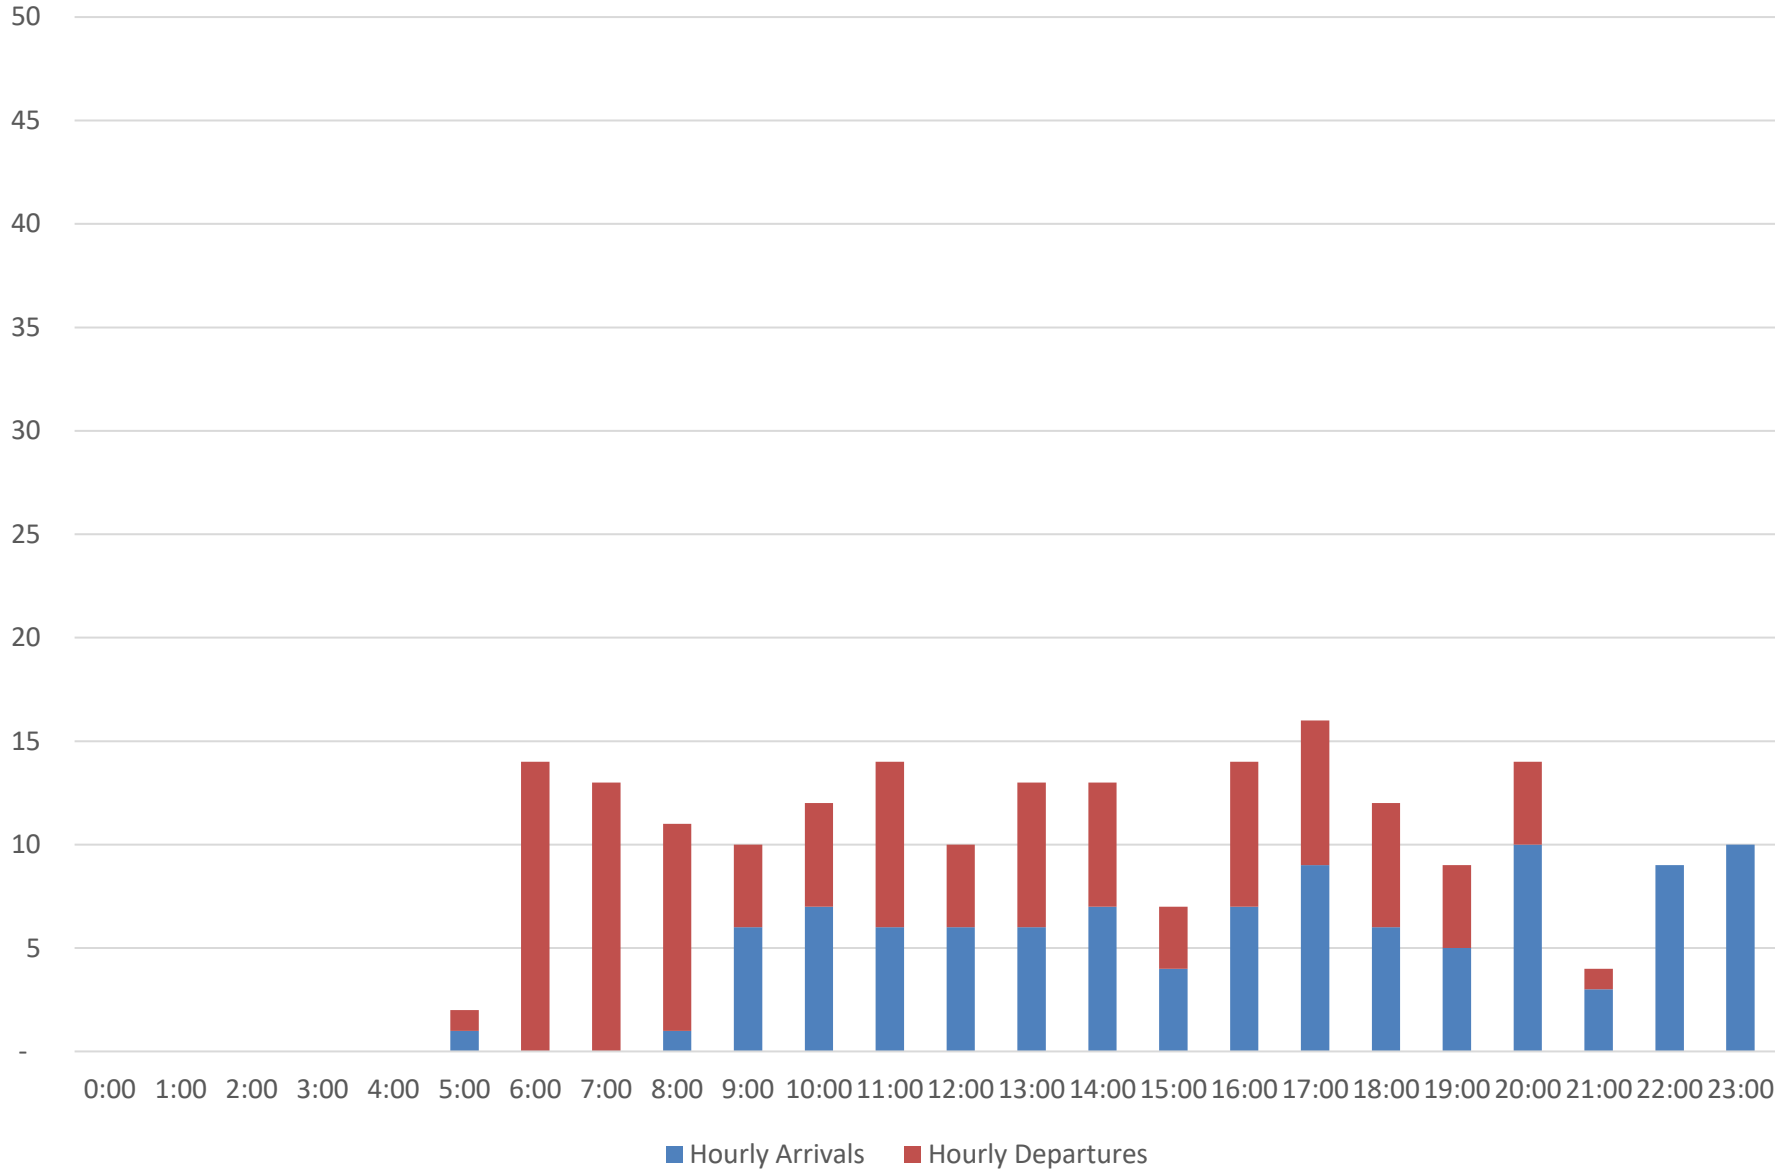

CVG Flight Schedule Summary

March 6 - March 12, 2023'

Departures By Day

	6-Mar	7-Mar	8-Mar	9-Mar	10-Mar	11-Mar	12-Mar	Weekly Total	%
AA	33	31	31	33	33	26	32	219	27%
AC	1	1	1	1	1	1	1	7	1%
AS	1	1	1	1	1	1	1	7	1%
DL	41	37	36	43	42	38	41	278	35%
F9	9	8	8	10	9	10	9	63	8%
G4	13	2	2	10	15	9	11	62	8%
MX	0	0	2	0	0	2	0	4	0%
SY	0	0	0	0	0	0	0	0	0%
UA	16	16	16	16	16	14	15	109	14%
VB	0	0	0	0	0	0	1	1	0%
WG	0	0	0	0	0	0	0	0	0%
WN	7	7	7	7	7	10	6	51	6%
Total	121	103	104	121	124	111	117	801	100%

Arrivals By Day

	6-Mar	7-Mar	8-Mar	9-Mar	10-Mar	11-Mar	12-Mar	Weekly Total	%
AA	33	32	30	33	33	26	32	219	27%
AC	1	1	1	1	1	1	1	7	1%
AS	1	1	1	1	1	1	1	7	1%
DL	41	37	36	41	42	39	40	276	35%
F9	9	8	8	10	9	10	9	63	8%
G4	13	2	2	10	15	9	11	62	8%
MX	0	0	2	0	0	2	0	4	1%
SY	0	0	0	0	0	0	0	0	0%
UA	16	16	16	16	16	14	15	109	14%
VB	0	0	0	0	0	1	0	1	0%
WG	0	0	0	0	0	0	0	0	0%
WN	7	7	7	6	7	11	5	50	6%
Total	121	104	103	118	124	114	114	798	100%

**March 6 - Scheduled Passenger and Cargo Service
Hourly Arrivals and Departures**

CVG - March 7 - Scheduled Passenger and Cargo Service Hourly Arrivals and Departures

CVG - March 8 - Scheduled Passenger and Cargo Service Hourly Arrivals and Departures

CVG - March 9 - Scheduled Passenger and Cargo Service Hourly Arrivals and Departures

CVG - March 10 - Scheduled Passenger and Cargo Service Hourly Arrivals and Departures

CVG - March 11 - Scheduled Passenger and Cargo Service Hourly Arrivals and Departures