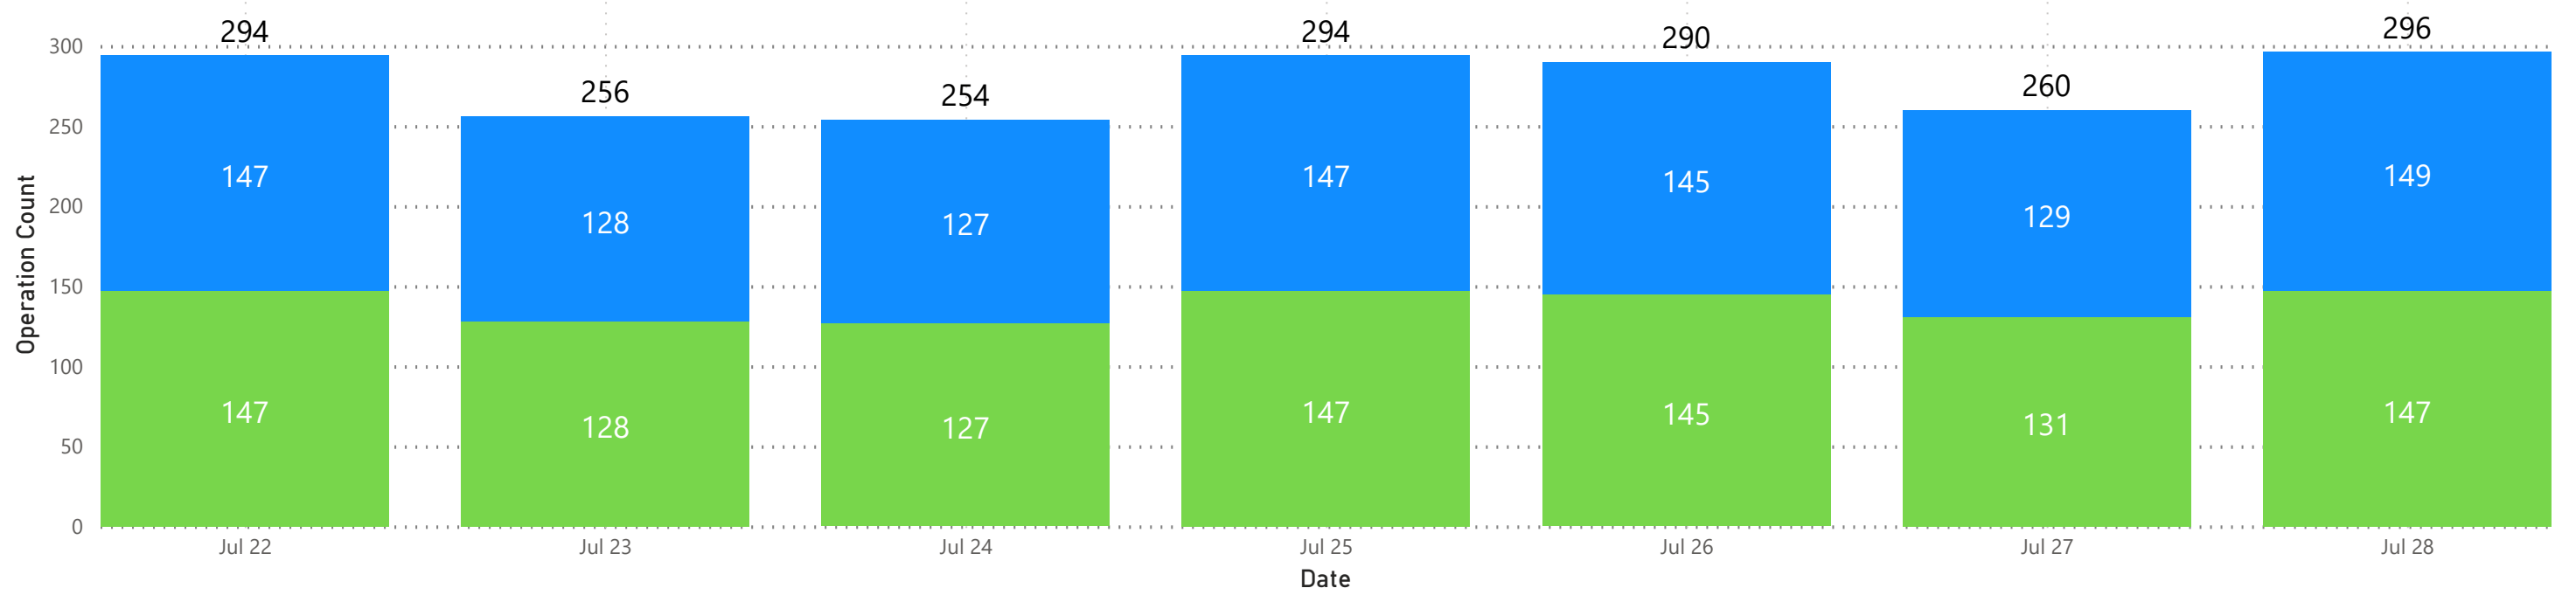

Departures

Hour and Ops Count by Date

CVG Flight Schedule Summary

Scheduled Arrivals and Seats by Hour

Travel Date	Monday, July 22, 2024		Tuesday, July 23, 2024		Wednesday, July 24, 2024		Thursday, July 25, 2024		Friday, July 26, 2024		Saturday, July 27, 2024		Sunday, July 28, 2024	
Hour	Ops	Seats	Ops	Seats	Ops	Seats	Ops	Seats	Ops	Seats	Ops	Seats	Ops	Seats
0	5	905	2	358	2	358	2	347	4	719	4	705	3	522
1							2	372	1	186			2	372
2														
3														
4														
5	1	191	1	191	1	191	1	191	1	191	1	191	1	191
6	1	194	1	194	1	194	1	194	1	194	1	194	1	194
7	2	152	2	152	2	152	2	152	2	152	3	338	1	76
8	3	442	3	393	3	442	4	549	3	442	3	412	3	390
9	5	577	4	359	3	222	4	359	5	577	4	382	4	488
10	10	1,345	8	949	9	1,189	9	1,135	9	1,105	11	1,417	11	1,386
11	8	942	8	942	7	866	10	1,314	8	942	8	1,020	8	1,162
12	10	1,262	8	984	6	654	9	1,060	10	1,246	6	842	7	853
13	8	1,102	7	946	8	1,022	6	760	7	916	6	717	7	800
14	10	1,220	9	958	9	974	8	871	12	1,552	5	572	9	1,087
15	11	1,310	11	1,310	11	1,310	12	1,466	11	1,310	13	1,735	12	1,465
16	10	1,201	10	1,351	9	1,167	13	1,729	10	1,201	10	1,339	13	1,729
17	8	1,071	6	729	7	915	7	915	8	1,071	7	816	6	772
18	8	1,196	3	283	6	835	7	961	8	1,196	6	614	8	1,147
19	9	1,257	9	1,167	9	1,255	7	801	8	1,015	10	1,450	8	1,015
20	6	644	8	1,034	7	830	9	1,074	6	644	6	609	10	1,249
21	7	794	7	824	6	638	8	980	6	638	3	422	8	980
22	11	1,260	10	1,074	10	1,074	14	1,841	11	1,188	14	1,953	13	1,602
23	14	2,184	11	1,605	11	1,658	12	1,802	14	2,144	10	1,579	12	1,837
Total	147	19,249	128	15,803	127	15,946	147	18,873	145	18,629	131	17,307	147	19,317

Arrivals
Hour and Ops Count by Date

CVG Flight Schedule Summary

Daily Operations and Daily Scheduled Seats

● Arrivals ● Departures

Daily Scheduled Seat Count

● Arriving Seats ● Departing Seats

CVG Flight Schedule Summary