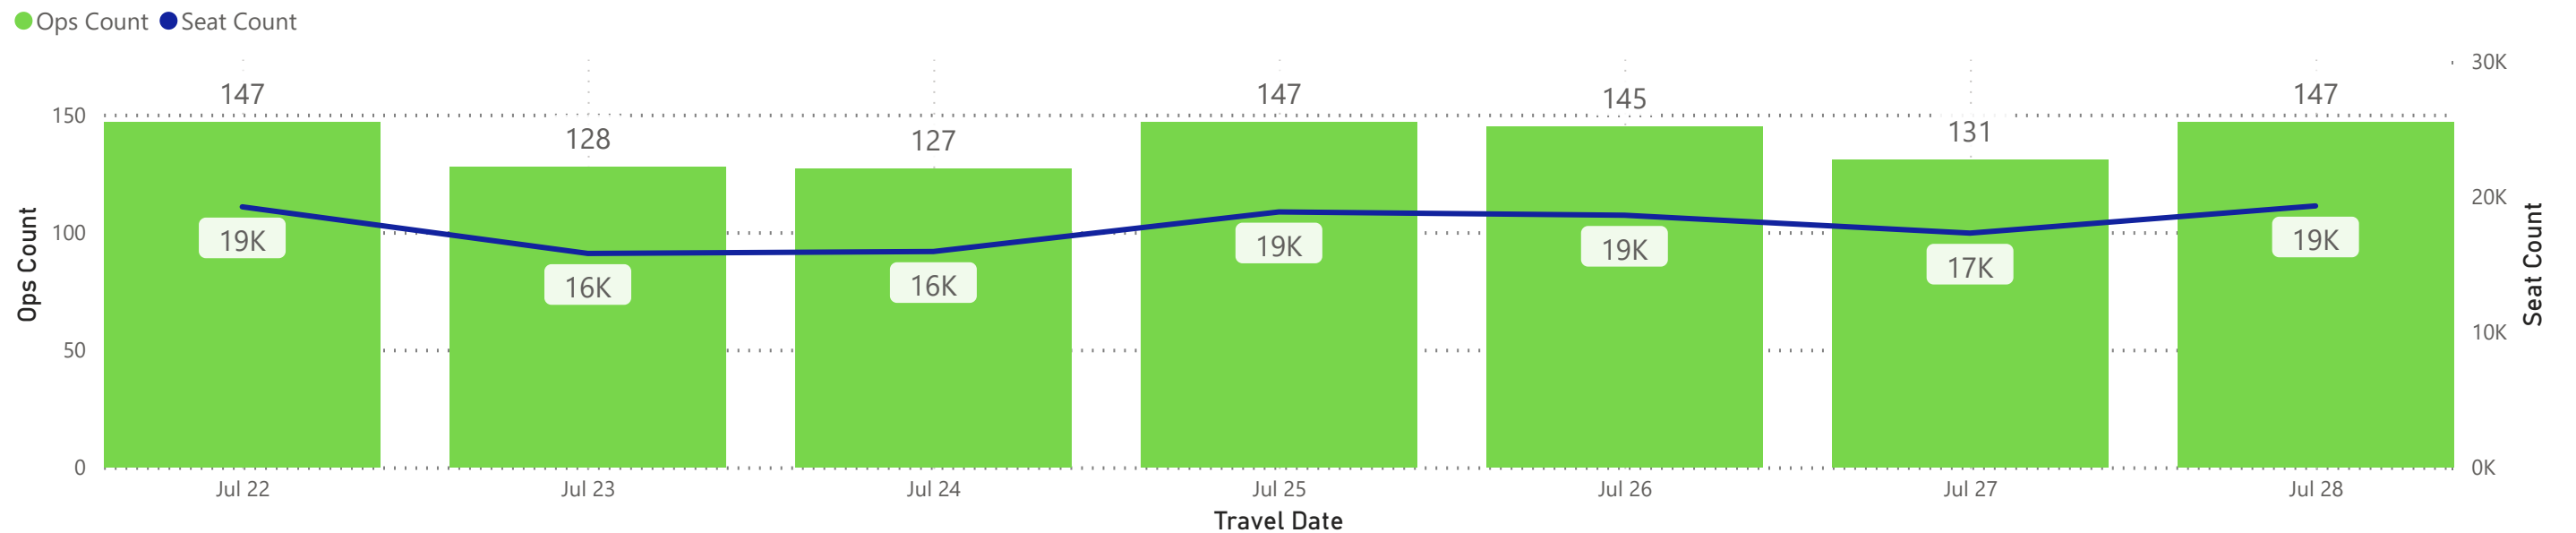

CVG Flight Schedule Summary

Scheduled Arrivals and Seats by Hour

Travel Date	Monday, July 22, 2024		Tuesday, July 23, 2024		Wednesday, July 24, 2024		Thursday, July 25, 2024		Friday, July 26, 2024		Saturday, July 27, 2024		Sunday, July 28, 2024	
Hour	Ops	Seats	Ops	Seats	Ops	Seats	Ops	Seats	Ops	Seats	Ops	Seats	Ops	Seats
0	5	905	2	358	2	358	2	347	4	719	4	705	3	522
1							2	372	1	186			2	372
2														
3														
4														
5	1	191	1	191	1	191	1	191	1	191	1	191	1	191
6	1	194	1	194	1	194	1	194	1	194	1	194	1	194
7	2	152	2	152	2	152	2	152	2	152	3	338	1	76
8	3	442	3	393	3	442	4	549	3	442	3	412	3	390
9	5	577	4	359	3	222	4	359	5	577	4	382	4	488
10	10	1,345	8	949	9	1,189	9	1,135	9	1,105	11	1,417	11	1,386
11	8	942	8	942	7	866	10	1,314	8	942	8	1,020	8	1,162
12	10	1,262	8	984	6	654	9	1,060	10	1,246	6	842	7	853
13	8	1,102	7	946	8	1,022	6	760	7	916	6	717	7	800
14	10	1,220	9	958	9	974	8	871	12	1,552	5	572	9	1,087
15	11	1,310	11	1,310	11	1,310	12	1,466	11	1,310	13	1,735	12	1,465
16	10	1,201	10	1,351	9	1,167	13	1,729	10	1,201	10	1,339	13	1,729
17	8	1,071	6	729	7	915	7	915	8	1,071	7	816	6	772
18	8	1,196	3	283	6	835	7	961	8	1,196	6	614	8	1,147
19	9	1,257	9	1,167	9	1,255	7	801	8	1,015	10	1,450	8	1,015
20	6	644	8	1,034	7	830	9	1,074	6	644	6	609	10	1,249
21	7	794	7	824	6	638	8	980	6	638	3	422	8	980
22	11	1,260	10	1,074	10	1,074	14	1,841	11	1,188	14	1,953	13	1,602
23	14	2,184	11	1,605	11	1,658	12	1,802	14	2,144	10	1,579	12	1,837
Total	147	19,249	128	15,803	127	15,946	147	18,873	145	18,629	131	17,307	147	19,317

Arrivals
Hour and Ops Count by Date