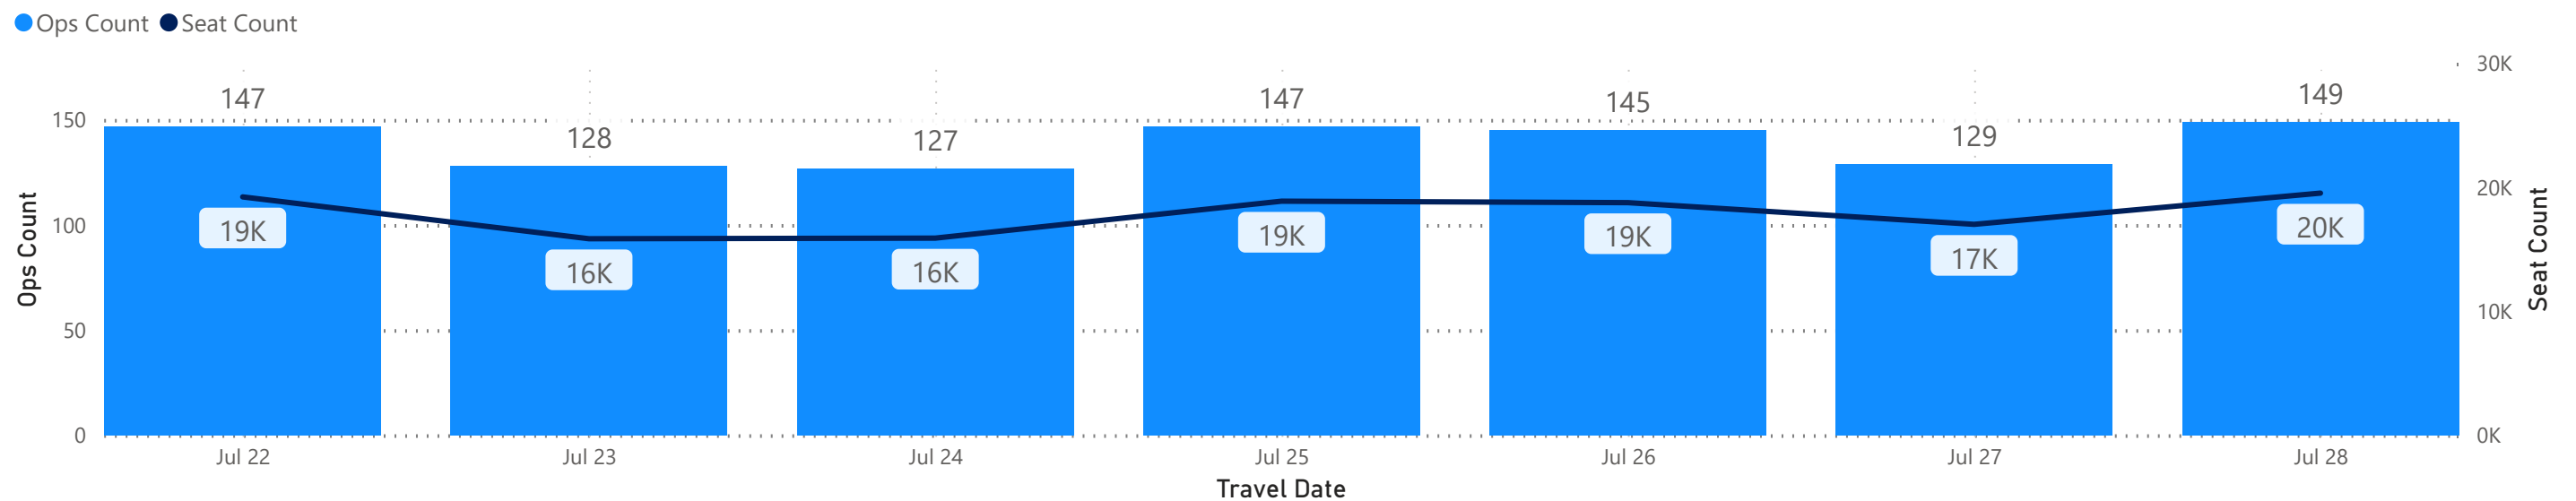

Scheduled Departures and Seats by Hour

Travel Date	Monday, July 22, 2024		Tuesday, July 23, 2024		Wednesday, July 24, 2024		Thursday, July 25, 2024		Friday, July 26, 2024		Saturday, July 27, 2024		Sunday, July 28, 2024	
Hour	Ops	Seats	Ops	Seats	Ops	Seats	Ops	Seats	Ops	Seats	Ops	Seats	Ops	Seats
0														
1														
2														
3														
4														
5	3	533	2	358	2	358	4	719	3	533	4	719	4	719
6	20	2,665	19	2,498	18	2,312	20	2,695	20	2,665	18	2,433	20	2,863
7	13	1,838	11	1,482	11	1,442	13	1,837	13	1,867	9	1,020	11	1,322
8	12	1,357	10	1,125	11	1,201	10	1,015	12	1,357	13	1,617	11	1,201
9	5	668	5	635	7	1,056	6	791	5	684	5	638	6	788
10	7	799	7	767	6	630	6	581	7	799	6	604	6	710
11	11	1,351	9	955	10	1,305	10	1,111	10	1,111	9	1,294	10	1,240
12	6	790	5	714	4	528	8	1,162	6	790	9	1,087	9	1,337
13	8	1,020	7	834	6	654	7	834	8	1,020	3	530	6	678
14	10	1,318	10	1,332	7	700	8	960	9	1,116	6	717	9	1,045
15	11	1,406	8	882	9	1,084	9	1,057	12	1,582	10	1,103	9	1,078
16	6	684	6	684	6	684	8	996	6	684	8	1,103	8	995
17	10	1,023	11	1,249	10	1,065	12	1,395	10	1,023	8	942	12	1,395
18	9	1,383	7	1,041	8	1,227	8	1,227	9	1,383	11	1,686	8	1,270
19	11	1,528	6	615	7	795	11	1,479	11	1,528	4	468	11	1,479
20	3	398	5	672	3	398	5	672	2	322	3	423	5	672
21	2	456			2	454	1	156	2	290	3	621	3	545
22							1	186					1	186
23														
Total	147	19,217	128	15,843	127	15,893	147	18,873	145	18,754	129	17,005	149	19,523

Departures

Hour and Ops Count by Date