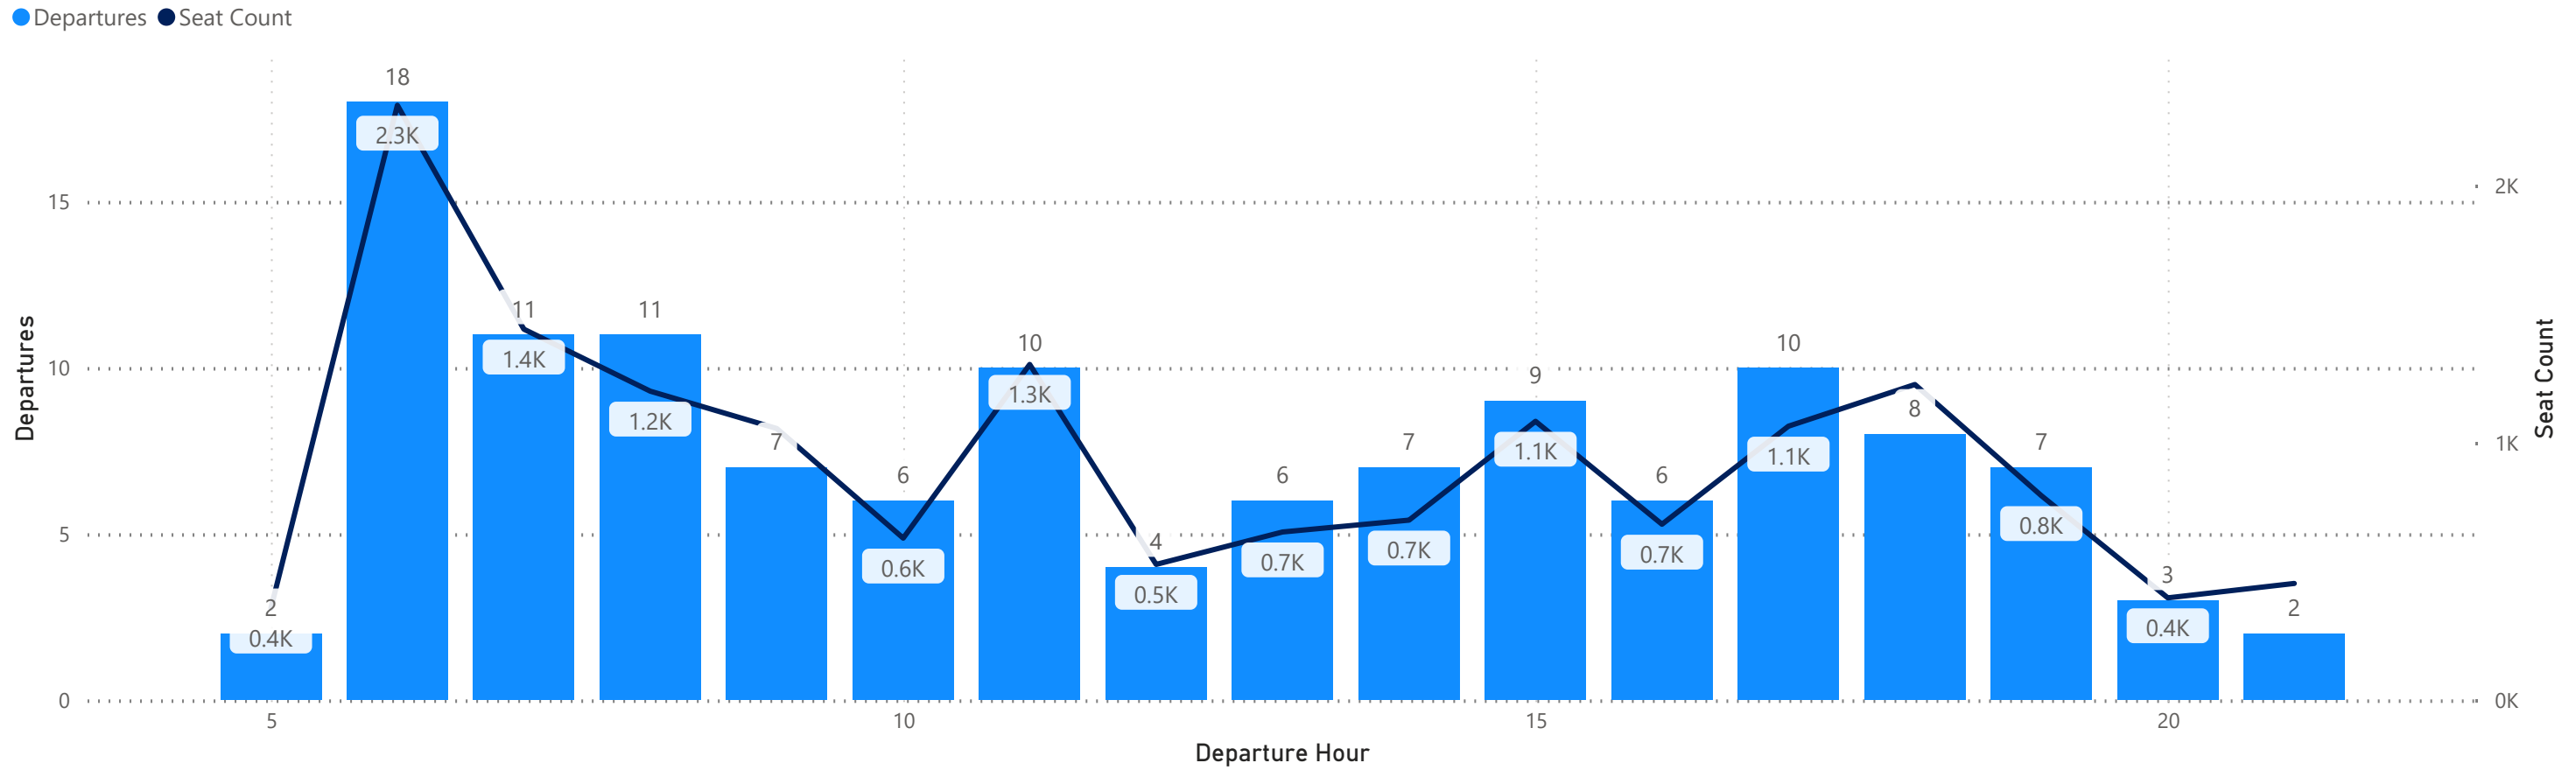

CVG Flight Schedule Summary

Departures by Airline - Earliest and Latest

Airline Code	AA		AC		AS		BA		DL		F9		G4		MX		SY		UA		VB		WN	
Travel Date	Earliest	Latest	Earliest	Latest	Earliest	Latest	Earliest	Latest	Earliest	Latest	Earliest	Latest	Earliest	Latest	Earliest	Latest	Earliest	Latest	Earliest	Latest	Earliest	Latest	Earliest	Latest
Monday, July 22, 2024	5:45	20:50	7:35	15:35	18:17	18:17	21:50	21:50	6:00	19:59	5:40	21:11	6:07	19:01			19:10	19:10	6:00	19:45			5:30	19:25
Tuesday, July 23, 2024	5:45	20:50	7:35	15:35	18:17	18:17			6:00	19:59	5:45	17:03	8:40	14:54	9:33	20:47	12:24	12:24	6:00	19:45			6:00	18:30
Wednesday, July 24, 2024	5:45	20:50	7:35	15:35	18:17	18:17	21:50	21:50	6:00	19:59	5:40	21:30	8:00	15:08			11:58	11:58	6:00	19:45			6:00	18:30
Thursday, July 25, 2024	5:45	20:50	7:35	15:35	18:17	18:17			6:00	19:59	5:30	19:49	6:00	22:47	9:33	20:47	19:25	19:25	6:00	19:45			5:30	19:25
Friday, July 26, 2024	5:45	21:15	7:35	15:35	18:17	18:17	21:45	21:45	6:00	19:59	5:40	19:08	6:07	19:01			19:20	19:20	6:00	19:45			5:30	19:25
Saturday, July 27, 2024	5:45	20:19	7:35	15:35	18:17	18:17	21:50	21:50	6:00	18:59	5:30	21:30	6:00	21:41					6:00	19:45			5:15	20:05
Sunday, July 28, 2024	5:45	20:50	7:35	15:35	18:17	18:17	21:50	21:50	6:00	19:59	5:30	19:49	6:00	22:29	9:33	20:47	19:00	19:00	6:00	19:45	8:00	8:00	5:55	21:25

Hourly Departures

Hourly Arrivals

Hourly Departures

Hourly Arrivals

Hourly Departures

Hourly Arrivals

Hourly Departures

● Departures ● Seat Count