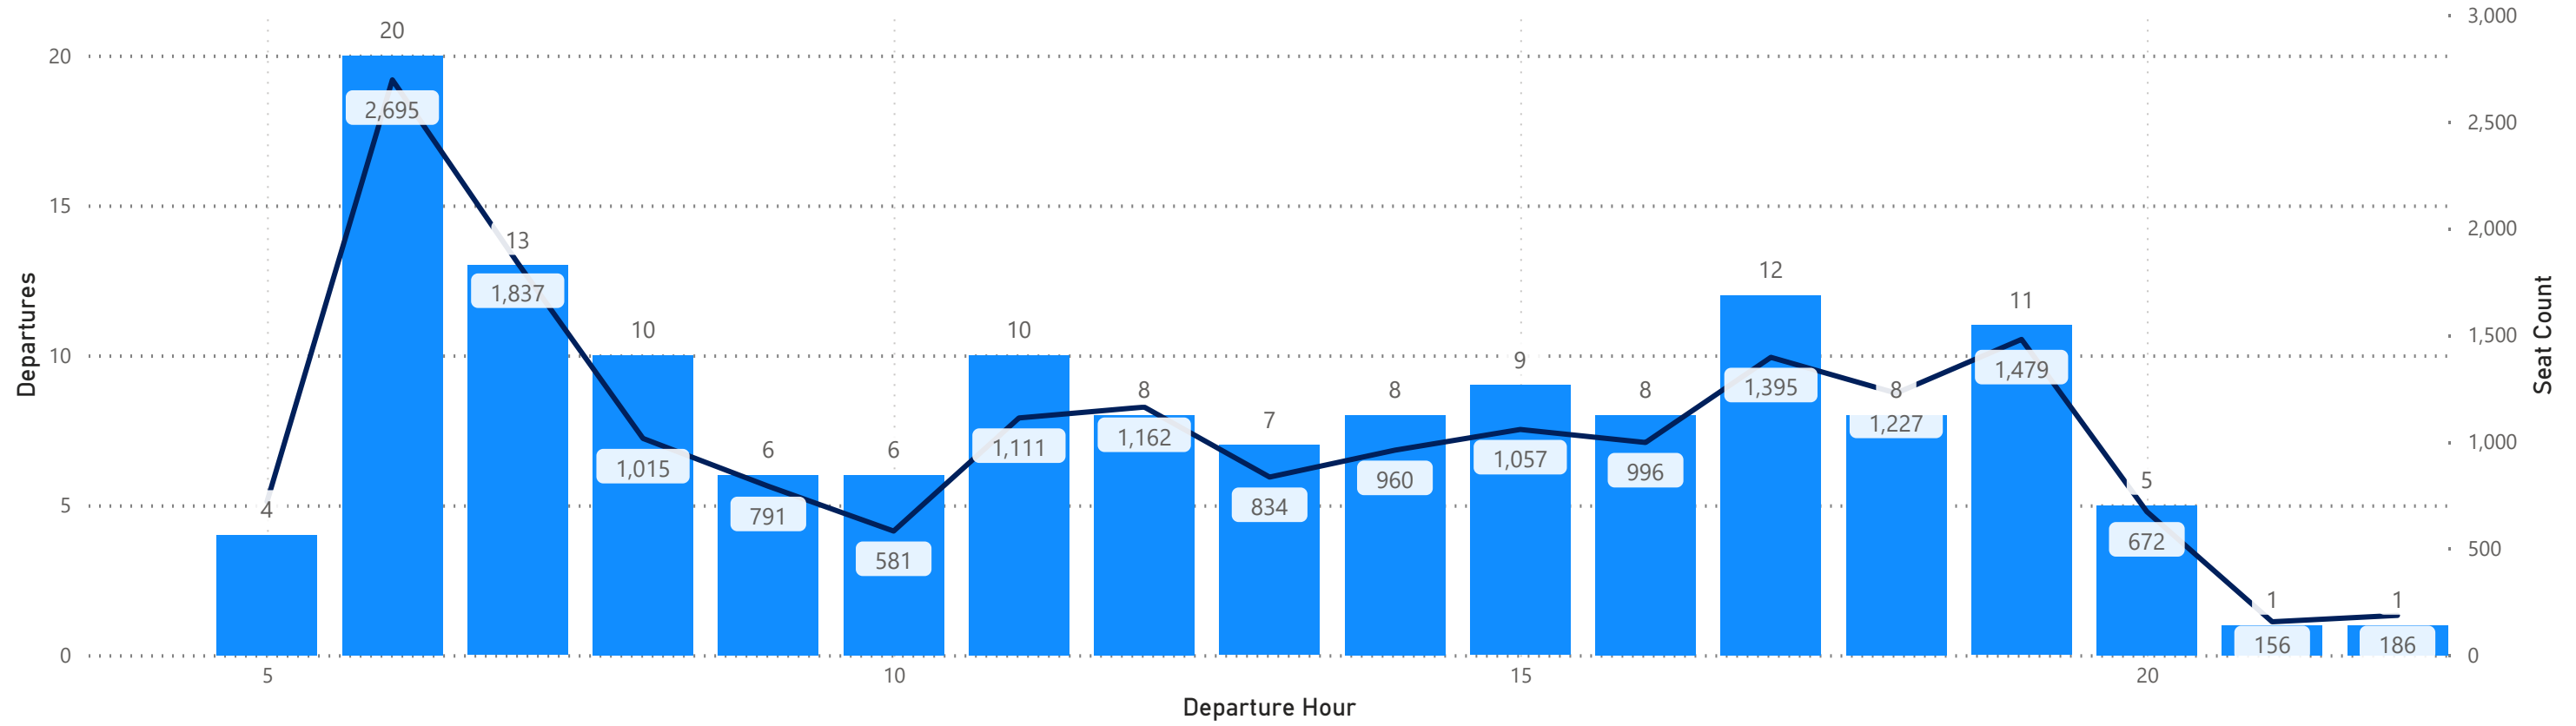

Arrivals by Airline - Earliest and Latest

Airline Code	AA		AC		AS		BA		DL		F9		G4		MX		SY		UA		VB		WN	
Travel Date	Earliest	Latest	Earliest	Latest	Earliest	Latest	Earliest	Latest	Earliest	Latest	Earliest	Latest	Earliest	Latest	Earliest	Latest	Earliest	Latest	Earliest	Latest	Earliest	Latest	Earliest	Latest
Monday, July 22, 2024	0:24	23:59	14:51	22:31	17:17	17:17	19:45	19:45	5:40	23:53	0:04	23:26	8:52	23:43			18:17	18:17	9:39	23:57			0:10	23:20
Tuesday, July 23, 2024	0:24	23:59	14:51	22:31	17:17	17:17			5:04	23:53	0:42	23:33	14:04	20:11	8:47	20:06	11:30	11:30	9:39	23:57			12:40	23:50
Wednesday, July 24, 2024	0:24	23:59	14:51	22:31	17:17	17:17	19:50	19:50	5:04	23:53	0:42	23:26	13:31	21:05			11:04	11:04	9:39	23:57			12:40	23:50
Thursday, July 25, 2024	0:24	23:59	14:51	22:31	17:17	17:17			5:40	23:53	1:18	23:39	8:35	23:42	8:47	20:06	18:30	18:30	9:39	23:57			0:10	23:20
Friday, July 26, 2024	0:24	23:59	14:51	22:31	17:17	17:17	19:55	19:55	5:40	23:53	0:14	23:26	8:52	23:43			18:24	18:24	9:39	23:57			0:10	23:20
Saturday, July 27, 2024	0:24	23:00	14:51	22:31	17:17	17:17	19:45	19:45	5:04	23:53	0:47	23:43	8:37	23:25					9:39	23:59	21:00	21:00	0:05	22:55
Sunday, July 28, 2024	0:24	23:59	14:51	22:31	17:17	17:17	19:50	19:50	5:40	23:53	1:18	23:39	8:35	23:42	8:47	20:06	18:10	18:10	9:39	23:57			0:10	20:40

Hourly Departures

Hourly Arrivals

Hourly Departures

Hourly Arrivals

Hourly Departures

Hourly Arrivals

Hourly Departures

● Departures ● Seat Count