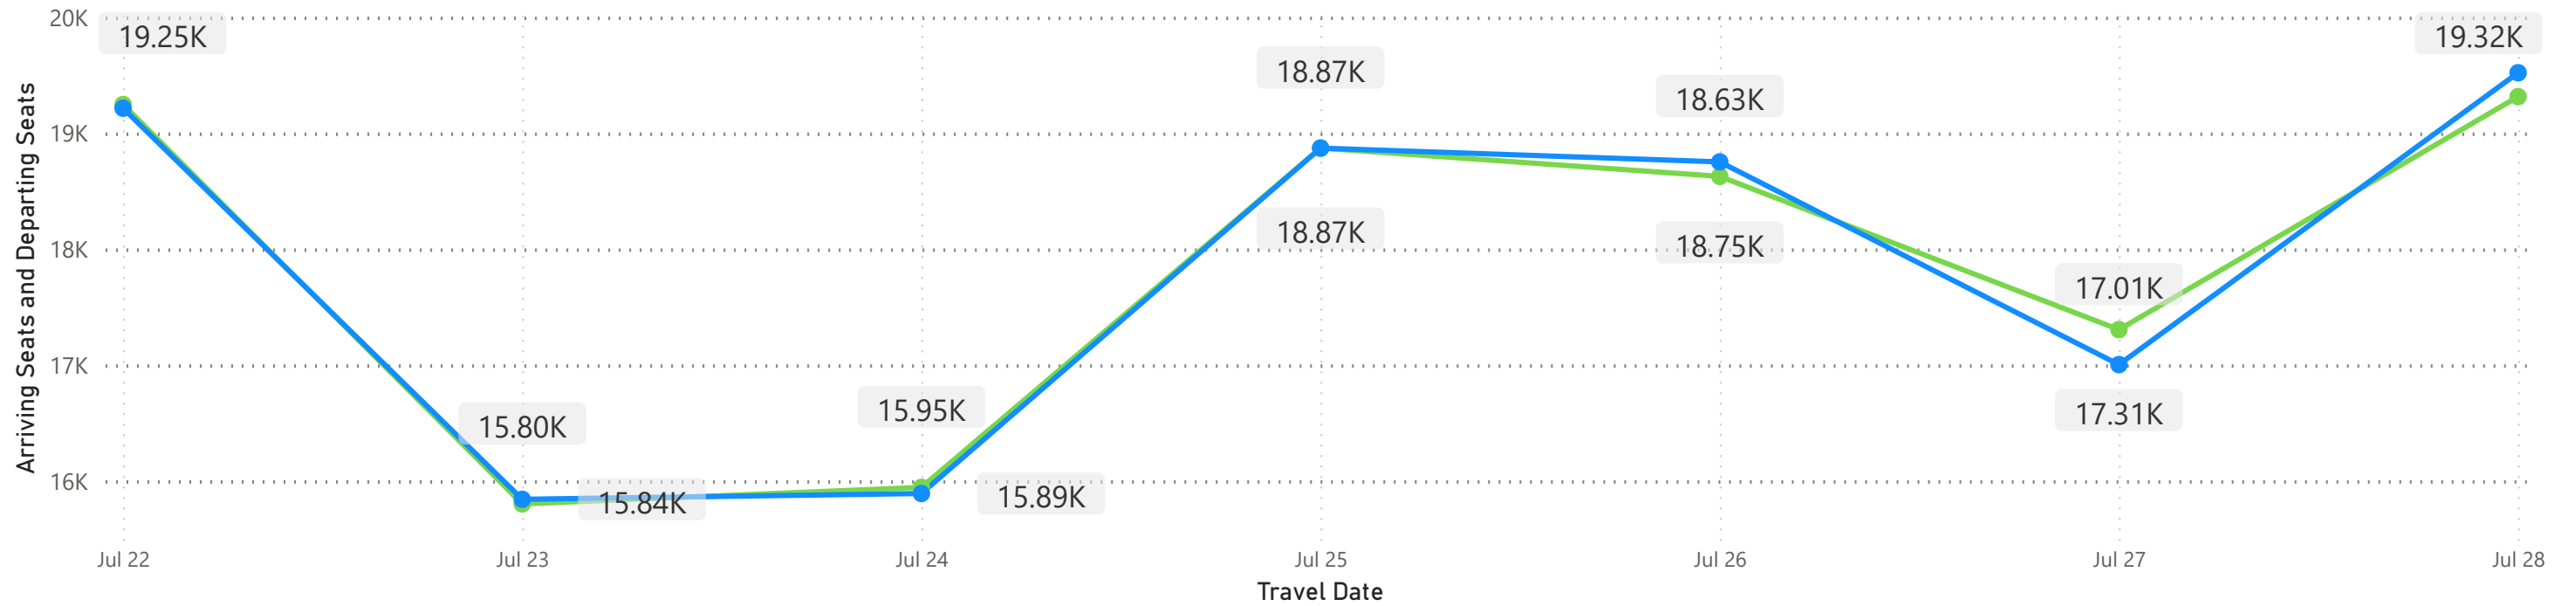

Departures

Hour and Ops Count by Date

CVG Flight Schedule Summary

Scheduled Arrivals and Seats by Hour

Travel Date	Monday, July 22, 2024		Tuesday, July 23, 2024		Wednesday, July 24, 2024		Thursday, July 25, 2024		Friday, July 26, 2024		Saturday, July 27, 2024		Sunday, July 28, 2024	
Hour	Ops	Seats	Ops	Seats	Ops	Seats	Ops	Seats	Ops	Seats	Ops	Seats	Ops	Seats
0	5	905	2	358	2	358	2	347	4	719	4	705	3	522
1							2	372	1	186			2	372
2														
3														
4														
5	1	191	1	191	1	191	1	191	1	191	1	191	1	191
6	1	194	1	194	1	194	1	194	1	194	1	194	1	194
7	2	152	2	152	2	152	2	152	2	152	3	338	1	76
8	3	442	3	393	3	442	4	549	3	442	3	412	3	390
9	5	577	4	359	3	222	4	359	5	577	4	382	4	488
10	10	1,345	8	949	9	1,189	9	1,135	9	1,105	11	1,417	11	1,386
11	8	942	8	942	7	866	10	1,314	8	942	8	1,020	8	1,162
12	10	1,262	8	984	6	654	9	1,060	10	1,246	6	842	7	853
13	8	1,102	7	946	8	1,022	6	760	7	916	6	717	7	800
14	10	1,220	9	958	9	974	8	871	12	1,552	5	572	9	1,087
15	11	1,310	11	1,310	11	1,310	12	1,466	11	1,310	13	1,735	12	1,465
16	10	1,201	10	1,351	9	1,167	13	1,729	10	1,201	10	1,339	13	1,729
17	8	1,071	6	729	7	915	7	915	8	1,071	7	816	6	772
18	8	1,196	3	283	6	835	7	961	8	1,196	6	614	8	1,147
19	9	1,257	9	1,167	9	1,255	7	801	8	1,015	10	1,450	8	1,015
20	6	644	8	1,034	7	830	9	1,074	6	644	6	609	10	1,249
21	7	794	7	824	6	638	8	980	6	638	3	422	8	980
22	11	1,260	10	1,074	10	1,074	14	1,841	11	1,188	14	1,953	13	1,602
23	14	2,184	11	1,605	11	1,658	12	1,802	14	2,144	10	1,579	12	1,837
Total	147	19,249	128	15,803	127	15,946	147	18,873	145	18,629	131	17,307	147	19,317

Arrivals
Hour and Ops Count by Date

CVG Flight Schedule Summary

Daily Operations and Daily Scheduled Seats

● Arrivals ● Departures

Daily Scheduled Seat Count

● Arriving Seats ● Departing Seats

CVG Flight Schedule Summary