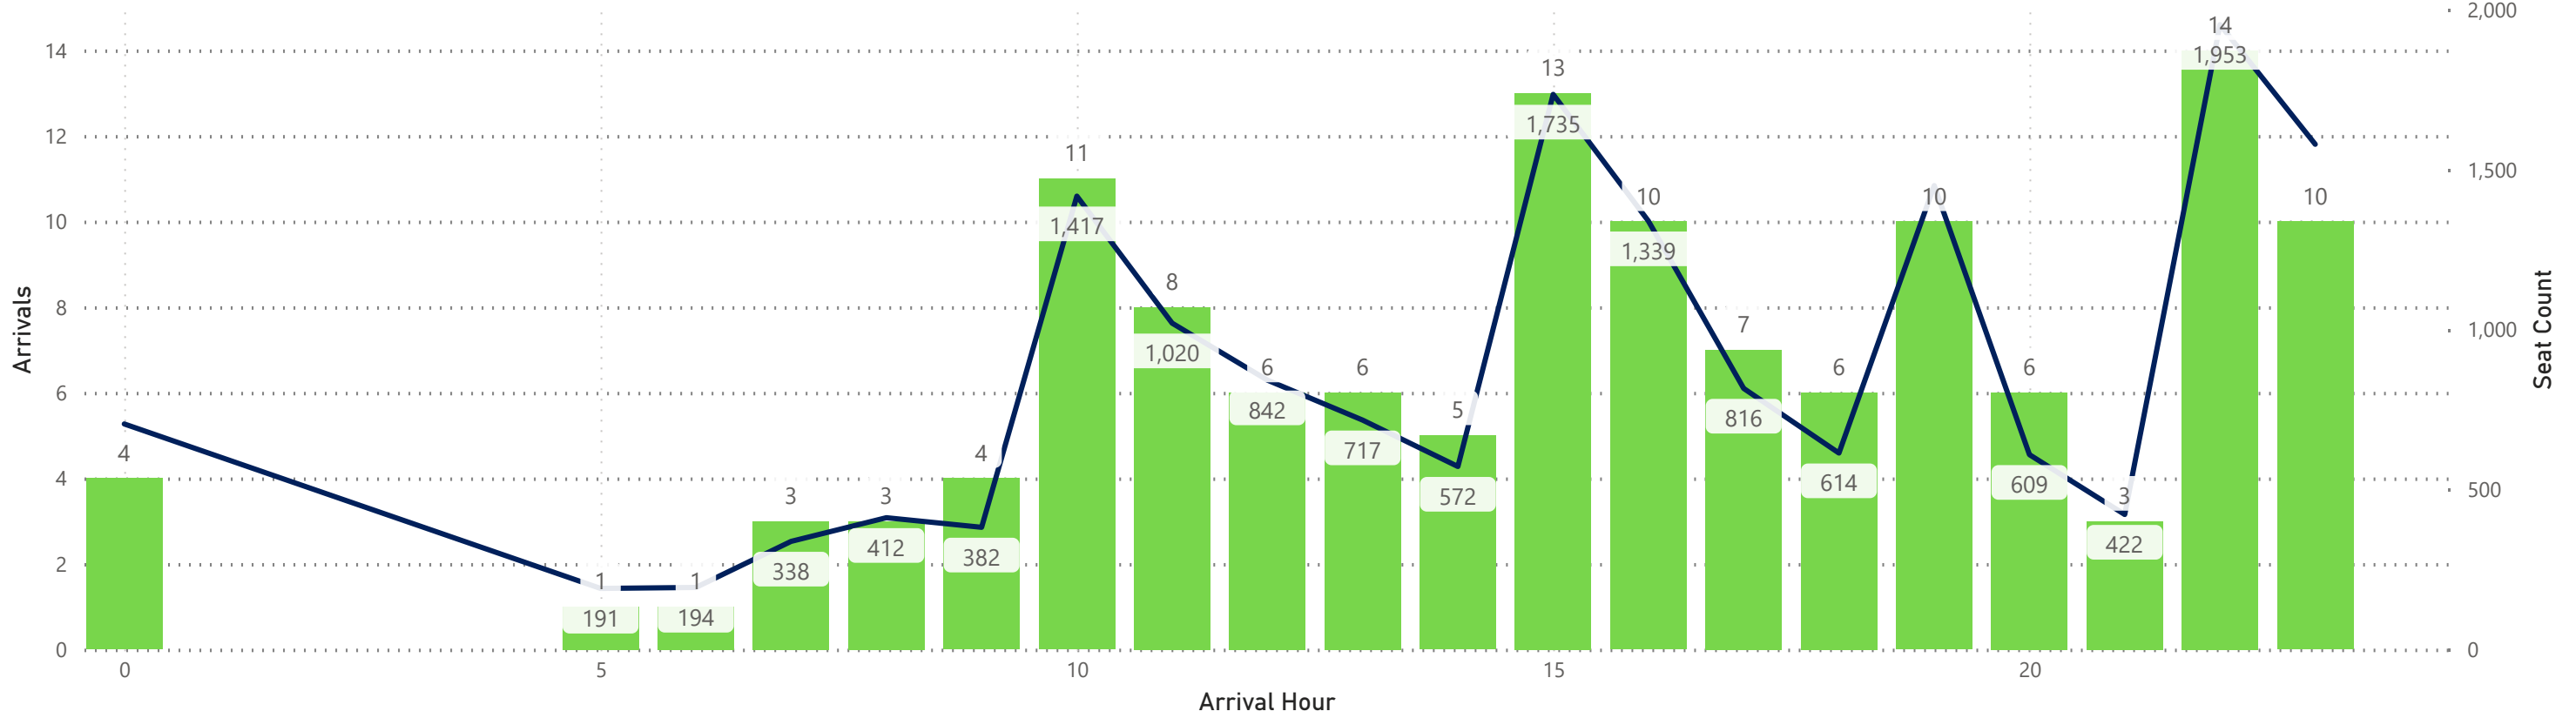

Arrivals by Airline - Earliest and Latest

Airline Code	AA		AC		AS		BA		DL		F9		G4		MX		SY		UA		VB		WN	
Travel Date	Earliest	Latest	Earliest	Latest	Earliest	Latest	Earliest	Latest	Earliest	Latest	Earliest	Latest	Earliest	Latest	Earliest	Latest	Earliest	Latest	Earliest	Latest	Earliest	Latest	Earliest	Latest
Monday, July 22, 2024	0:24	23:59	14:51	22:31	17:17	17:17	19:45	19:45	5:40	23:53	0:04	23:26	8:52	23:43			18:17	18:17	9:39	23:57			0:10	23:20
Tuesday, July 23, 2024	0:24	23:59	14:51	22:31	17:17	17:17			5:04	23:53	0:42	23:33	14:04	20:11	8:47	20:06	11:30	11:30	9:39	23:57			12:40	23:50
Wednesday, July 24, 2024	0:24	23:59	14:51	22:31	17:17	17:17	19:50	19:50	5:04	23:53	0:42	23:26	13:31	21:05			11:04	11:04	9:39	23:57			12:40	23:50
Thursday, July 25, 2024	0:24	23:59	14:51	22:31	17:17	17:17			5:40	23:53	1:18	23:39	8:35	23:42	8:47	20:06	18:30	18:30	9:39	23:57			0:10	23:20
Friday, July 26, 2024	0:24	23:59	14:51	22:31	17:17	17:17	19:55	19:55	5:40	23:53	0:14	23:26	8:52	23:43			18:24	18:24	9:39	23:57			0:10	23:20
Saturday, July 27, 2024	0:24	23:00	14:51	22:31	17:17	17:17	19:45	19:45	5:04	23:53	0:47	23:43	8:37	23:25					9:39	23:59	21:00	21:00	0:05	22:55
Sunday, July 28, 2024	0:24	23:59	14:51	22:31	17:17	17:17	19:50	19:50	5:40	23:53	1:18	23:39	8:35	23:42	8:47	20:06	18:10	18:10	9:39	23:57			0:10	20:40

Hourly Arrivals

● Arrivals ● Seat Count

Hourly Departures

Hourly Arrivals

Hourly Departures

Departures Seat Count

Hourly Arrivals

Arrivals Seat Count

Hourly Departures

Hourly Arrivals