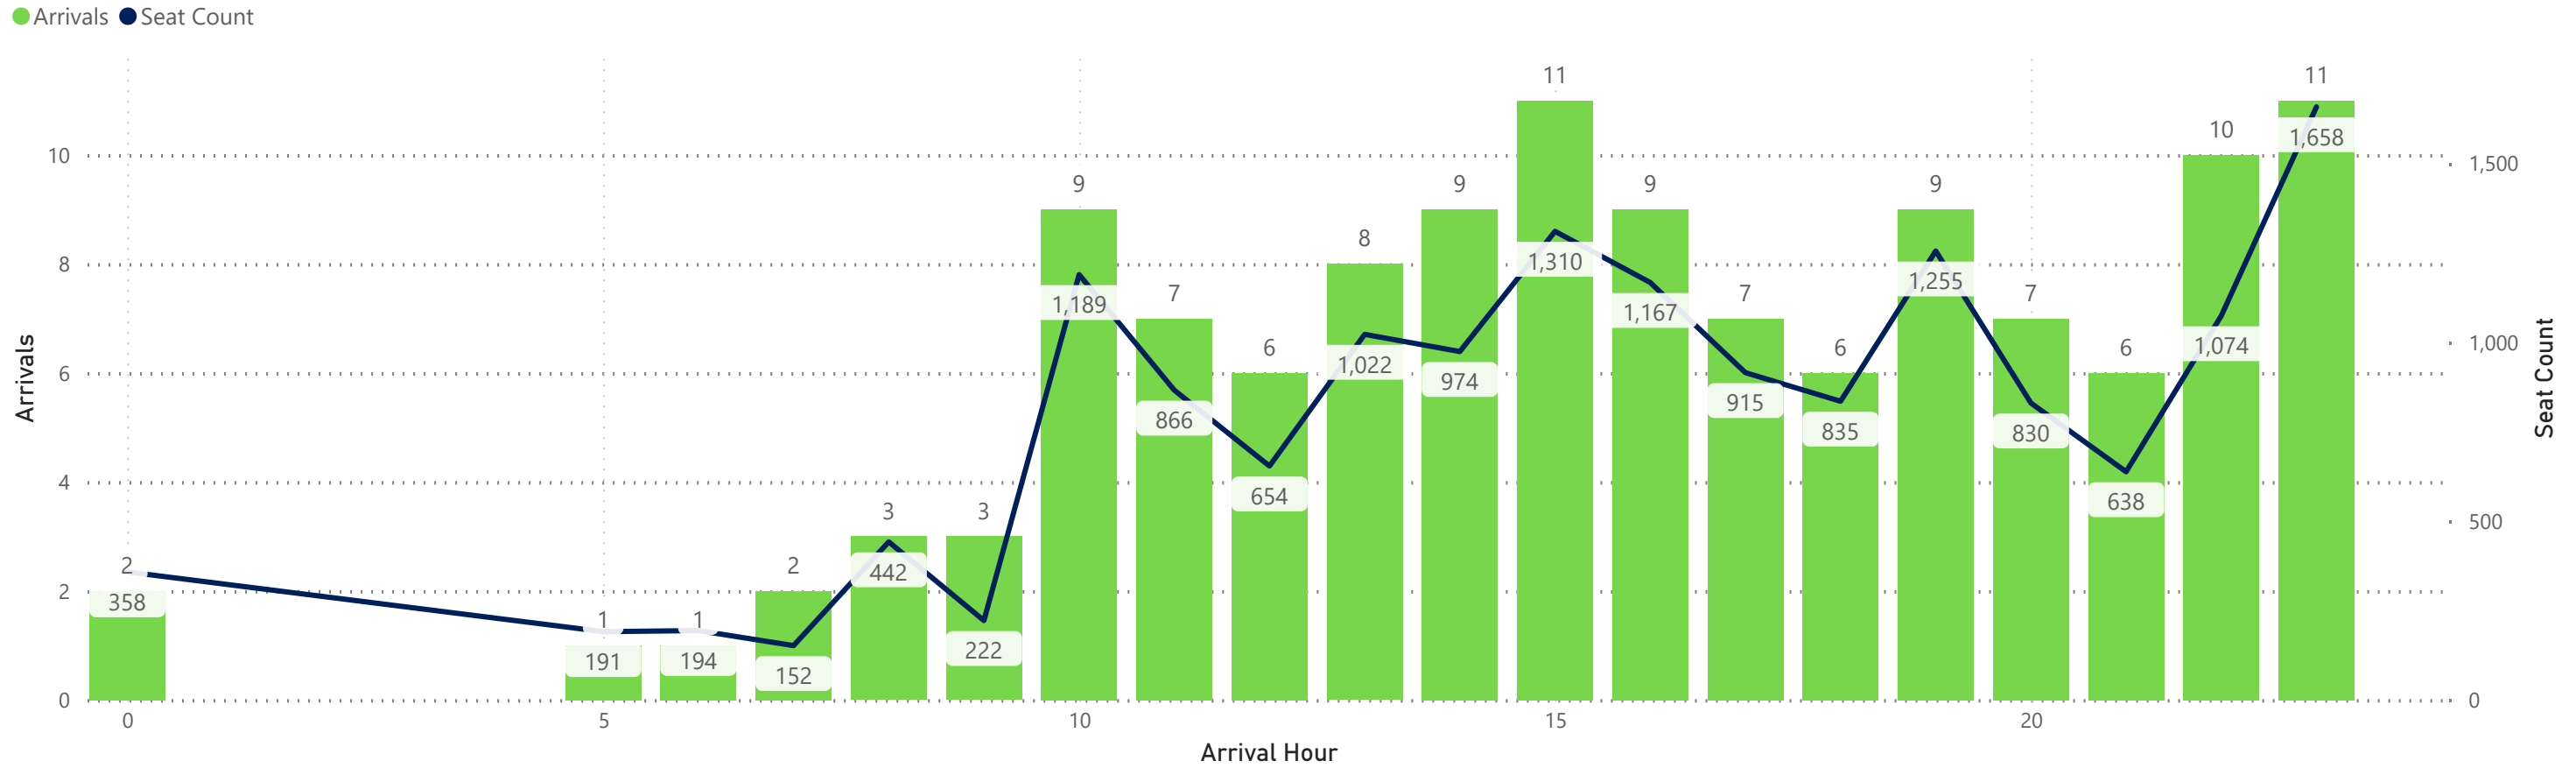

Arrivals by Airline - Earliest and Latest

Airline Code	AA		AC		AS		BA		DL		F9		G4		MX		SY		UA		VB		WN	
Travel Date	Earliest	Latest	Earliest	Latest	Earliest	Latest	Earliest	Latest	Earliest	Latest	Earliest	Latest	Earliest	Latest	Earliest	Latest	Earliest	Latest	Earliest	Latest	Earliest	Latest	Earliest	Latest
Monday, July 22, 2024	0:24	23:59	14:51	22:31	17:17	17:17	19:45	19:45	5:40	23:53	0:04	23:26	8:52	23:43			18:17	18:17	9:39	23:57			0:10	23:20
Tuesday, July 23, 2024	0:24	23:59	14:51	22:31	17:17	17:17			5:04	23:53	0:42	23:33	14:04	20:11	8:47	20:06	11:30	11:30	9:39	23:57			12:40	23:50
Wednesday, July 24, 2024	0:24	23:59	14:51	22:31	17:17	17:17	19:50	19:50	5:04	23:53	0:42	23:26	13:31	21:05			11:04	11:04	9:39	23:57			12:40	23:50
Thursday, July 25, 2024	0:24	23:59	14:51	22:31	17:17	17:17			5:40	23:53	1:18	23:39	8:35	23:42	8:47	20:06	18:30	18:30	9:39	23:57			0:10	23:20
Friday, July 26, 2024	0:24	23:59	14:51	22:31	17:17	17:17	19:55	19:55	5:40	23:53	0:14	23:26	8:52	23:43			18:24	18:24	9:39	23:57			0:10	23:20
Saturday, July 27, 2024	0:24	23:00	14:51	22:31	17:17	17:17	19:45	19:45	5:04	23:53	0:47	23:43	8:37	23:25					9:39	23:59	21:00	21:00	0:05	22:55
Sunday, July 28, 2024	0:24	23:59	14:51	22:31	17:17	17:17	19:50	19:50	5:40	23:53	1:18	23:39	8:35	23:42	8:47	20:06	18:10	18:10	9:39	23:57			0:10	20:40

Hourly Departures

Hourly Arrivals

Hourly Departures

Hourly Arrivals

Hourly Departures

Hourly Arrivals

Hourly Departures

● Departures ● Seat Count