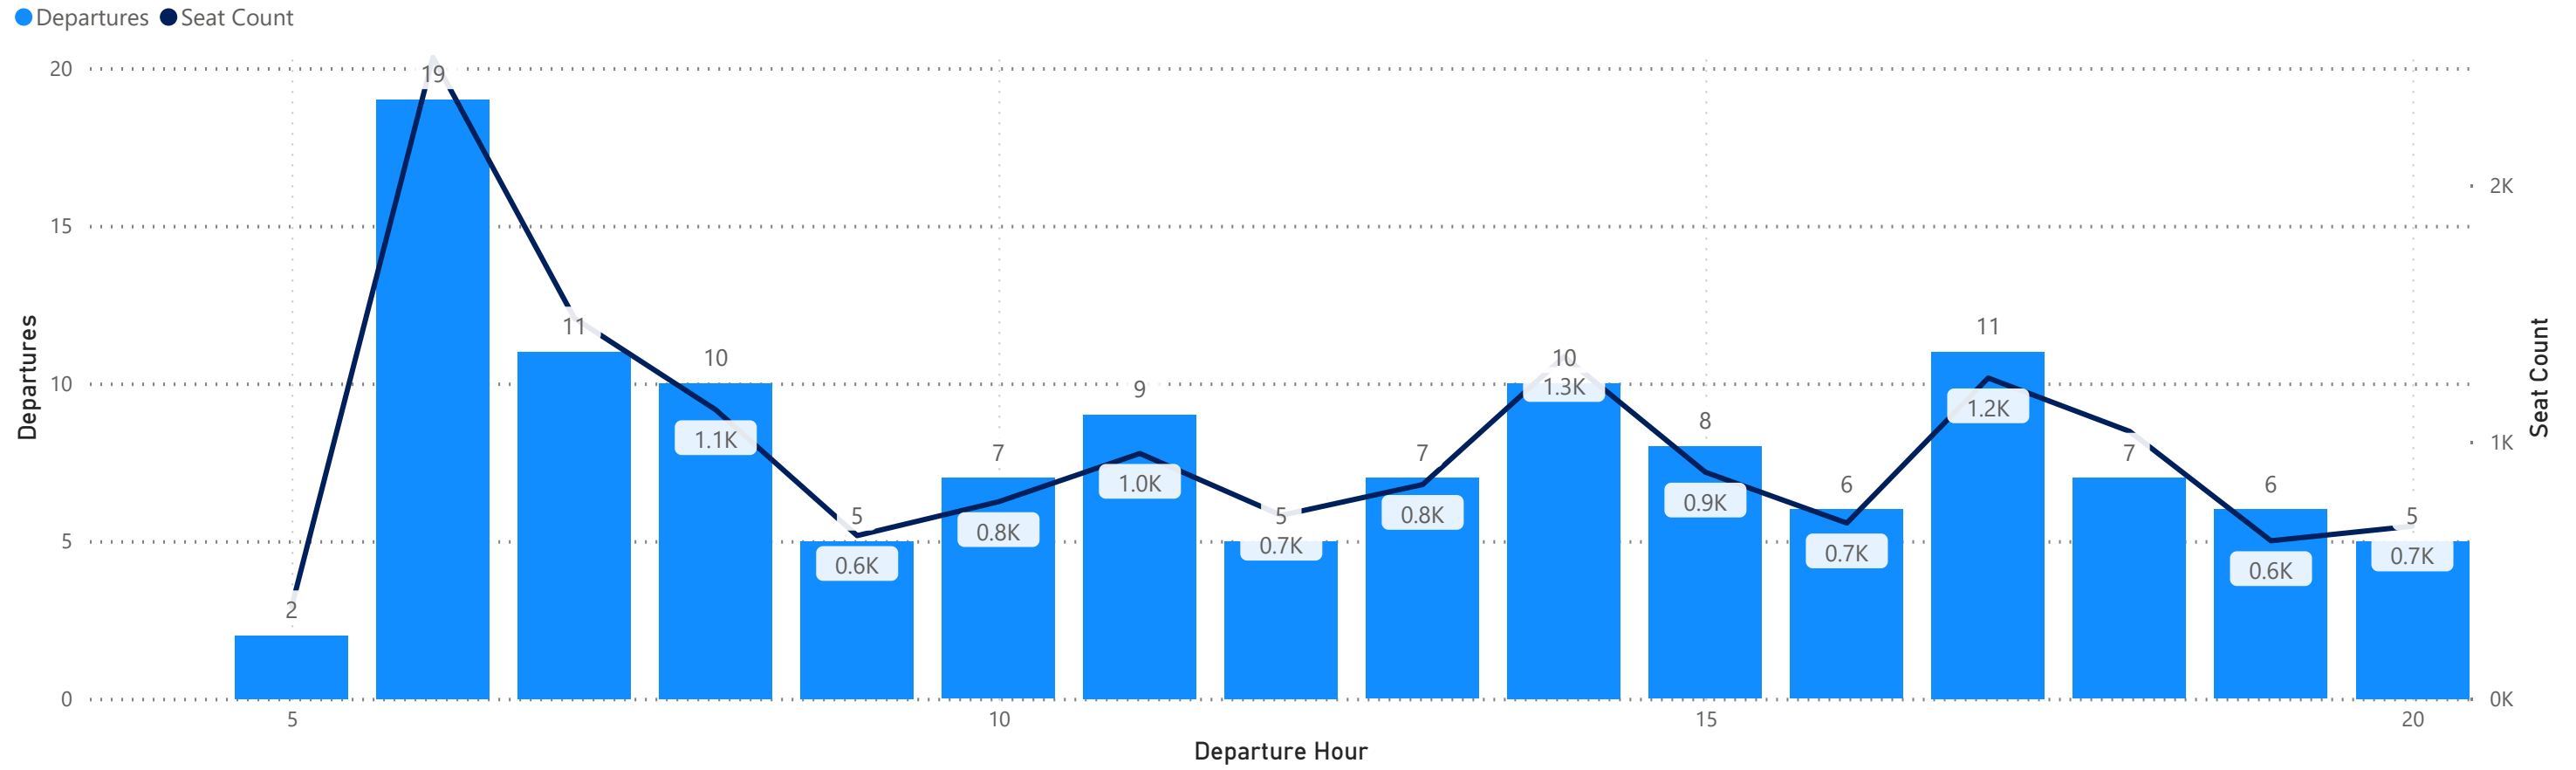

Hourly Departures