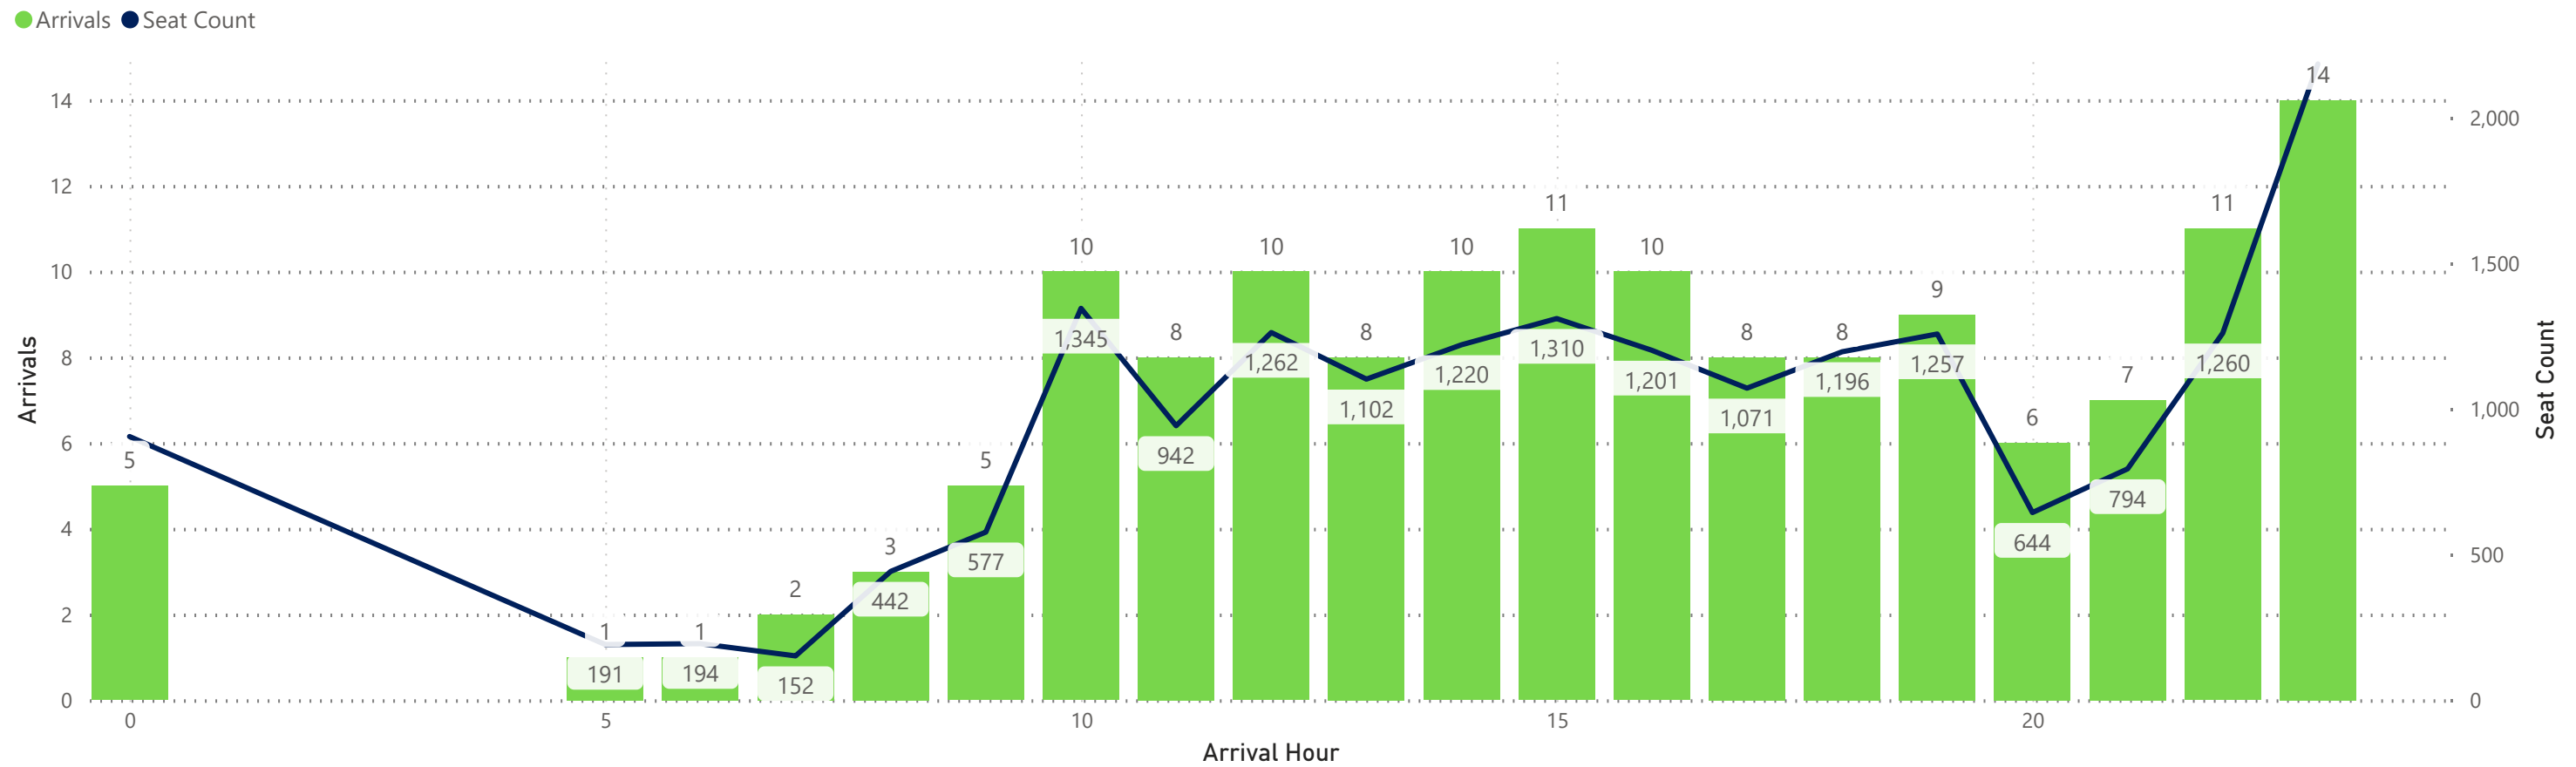

Hourly Arrivals