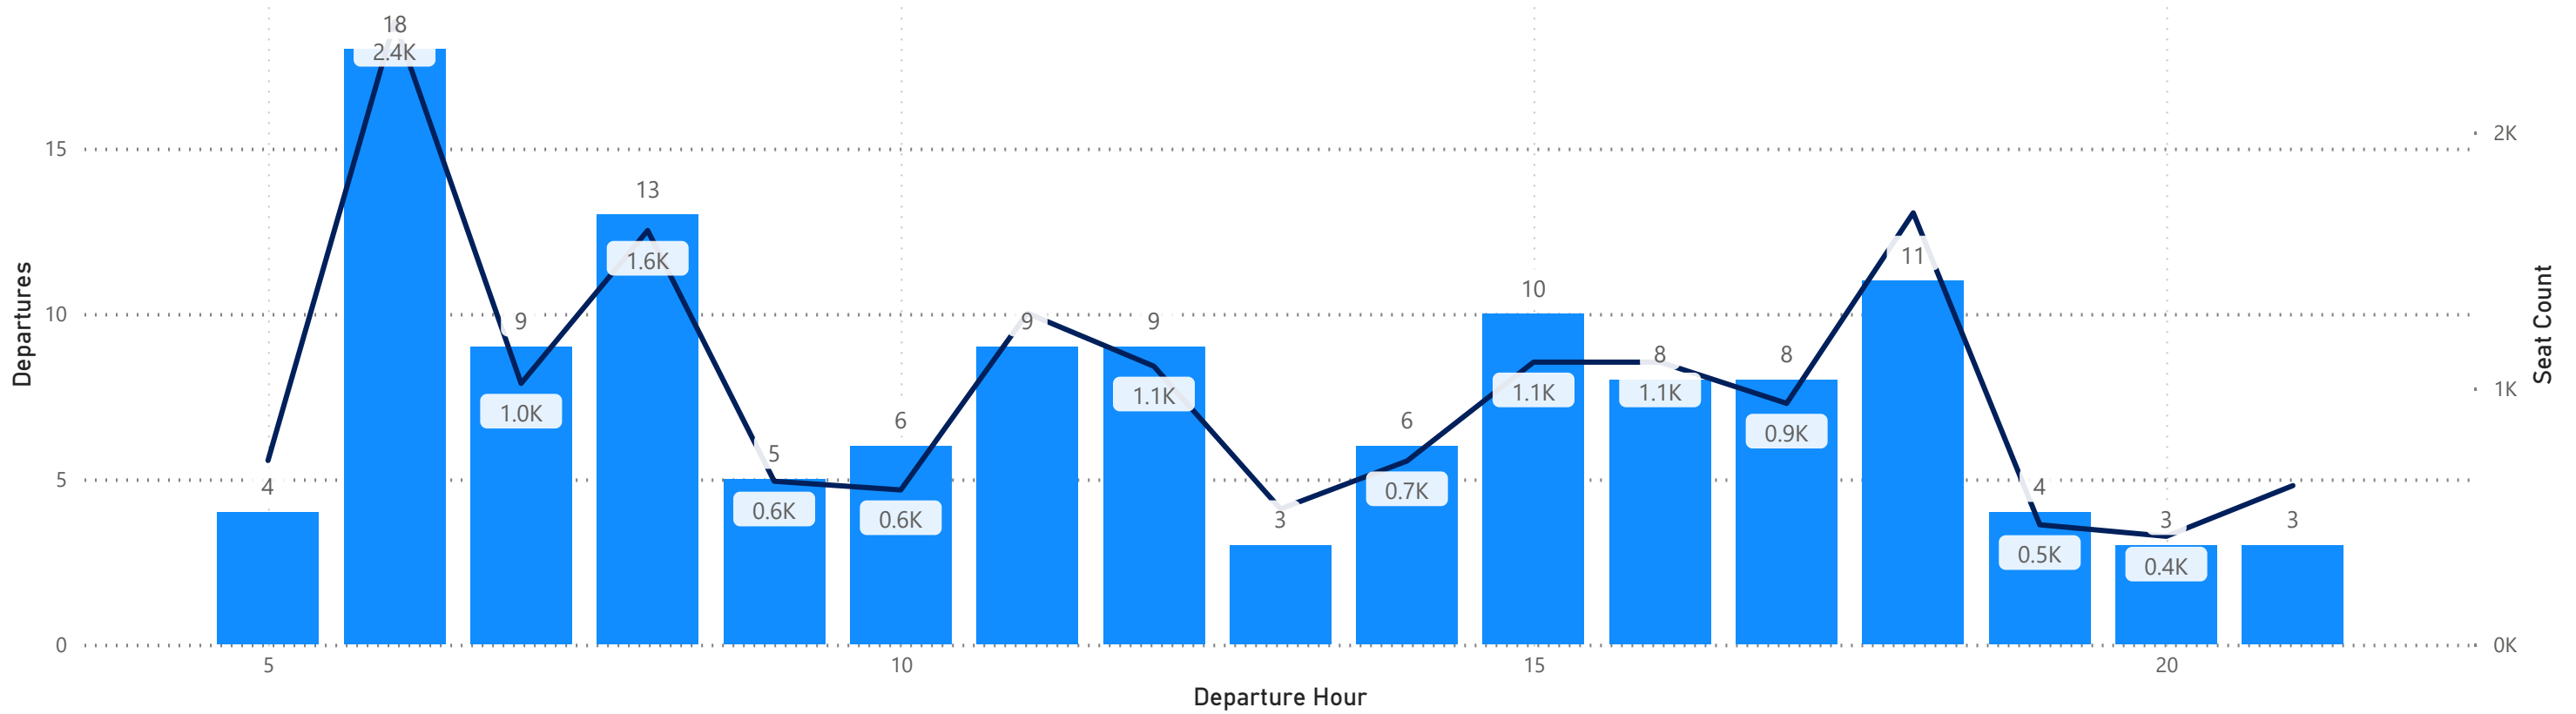

CVG Flight Schedule Summary

Departures by Airline - Earliest and Latest

Airline Code	AA		AC		AS		BA		DL		F9		G4		MX		SY		UA		VB		WN	
Travel Date	Earliest	Latest	Earliest	Latest	Earliest	Latest	Earliest	Latest	Earliest	Latest	Earliest	Latest	Earliest	Latest	Earliest	Latest	Earliest	Latest	Earliest	Latest	Earliest	Latest	Earliest	Latest
Monday, July 22, 2024	5:45	20:50	7:35	15:35	18:17	18:17	21:50	21:50	6:00	19:59	5:40	21:11	6:07	19:01			19:10	19:10	6:00	19:45			5:30	19:25
Tuesday, July 23, 2024	5:45	20:50	7:35	15:35	18:17	18:17			6:00	19:59	5:45	17:03	8:40	14:54	9:33	20:47	12:24	12:24	6:00	19:45			6:00	18:30
Wednesday, July 24, 2024	5:45	20:50	7:35	15:35	18:17	18:17	21:50	21:50	6:00	19:59	5:40	21:30	8:00	15:08			11:58	11:58	6:00	19:45			6:00	18:30
Thursday, July 25, 2024	5:45	20:50	7:35	15:35	18:17	18:17			6:00	19:59	5:30	19:49	6:00	22:47	9:33	20:47	19:25	19:25	6:00	19:45			5:30	19:25
Friday, July 26, 2024	5:45	21:15	7:35	15:35	18:17	18:17	21:45	21:45	6:00	19:59	5:40	19:08	6:07	19:01			19:20	19:20	6:00	19:45			5:30	19:25
Saturday, July 27, 2024	5:45	20:19	7:35	15:35	18:17	18:17	21:50	21:50	6:00	18:59	5:30	21:30	6:00	21:41					6:00	19:45			5:15	20:05
Sunday, July 28, 2024	5:45	20:50	7:35	15:35	18:17	18:17	21:50	21:50	6:00	19:59	5:30	19:49	6:00	22:29	9:33	20:47	19:00	19:00	6:00	19:45	8:00	8:00	5:55	21:25

Hourly Arrivals

● Arrivals ● Seat Count

Hourly Departures

Hourly Arrivals

Hourly Departures

Departures Seat Count

Hourly Arrivals

Arrivals Seat Count

Hourly Departures

Hourly Arrivals