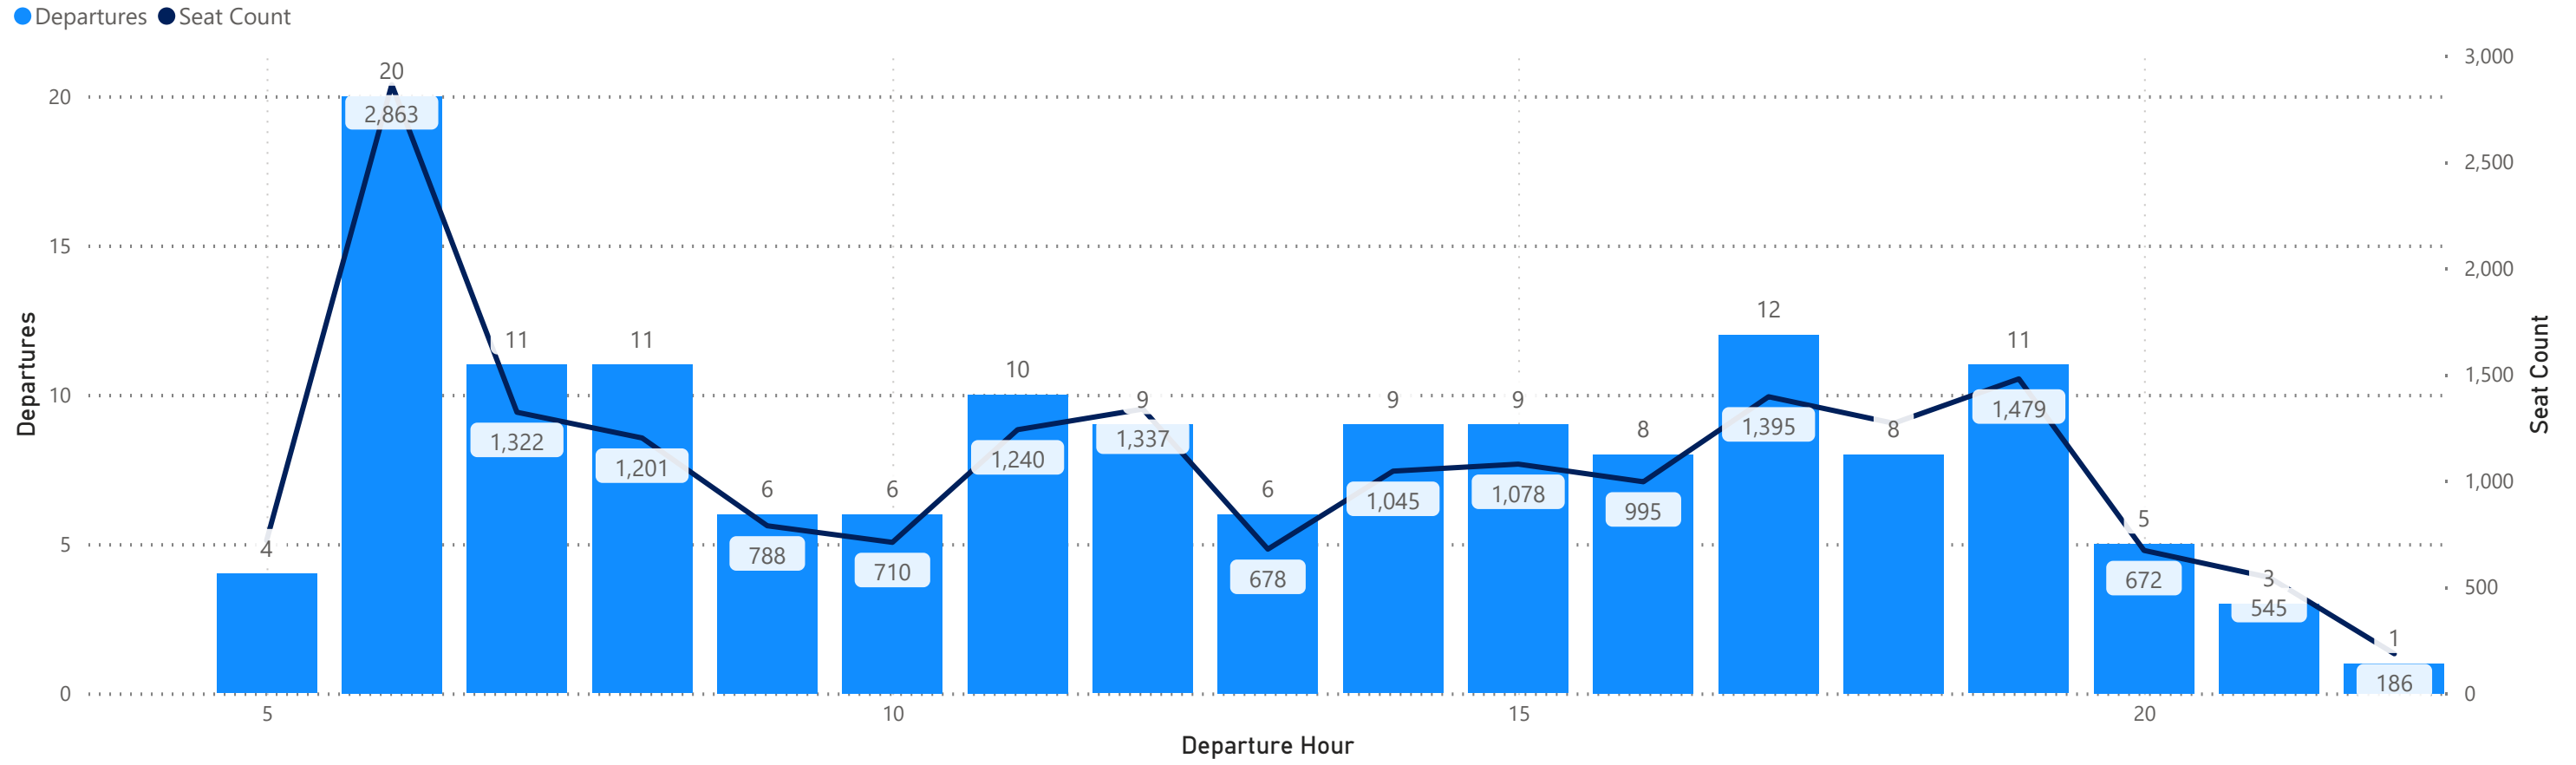

CVG Flight Schedule Summary

Departures by Airline - Earliest and Latest

Airline Code	AA		AC		AS		BA		DL		F9		G4		MX		SY		UA		VB		WN	
Travel Date	Earliest	Latest	Earliest	Latest	Earliest	Latest	Earliest	Latest	Earliest	Latest	Earliest	Latest	Earliest	Latest	Earliest	Latest	Earliest	Latest	Earliest	Latest	Earliest	Latest	Earliest	Latest
Monday, July 22, 2024	5:45	20:50	7:35	15:35	18:17	18:17	21:50	21:50	6:00	19:59	5:40	21:11	6:07	19:01			19:10	19:10	6:00	19:45			5:30	19:25
Tuesday, July 23, 2024	5:45	20:50	7:35	15:35	18:17	18:17			6:00	19:59	5:45	17:03	8:40	14:54	9:33	20:47	12:24	12:24	6:00	19:45			6:00	18:30
Wednesday, July 24, 2024	5:45	20:50	7:35	15:35	18:17	18:17	21:50	21:50	6:00	19:59	5:40	21:30	8:00	15:08			11:58	11:58	6:00	19:45			6:00	18:30
Thursday, July 25, 2024	5:45	20:50	7:35	15:35	18:17	18:17			6:00	19:59	5:30	19:49	6:00	22:47	9:33	20:47	19:25	19:25	6:00	19:45			5:30	19:25
Friday, July 26, 2024	5:45	21:15	7:35	15:35	18:17	18:17	21:45	21:45	6:00	19:59	5:40	19:08	6:07	19:01			19:20	19:20	6:00	19:45			5:30	19:25
Saturday, July 27, 2024	5:45	20:19	7:35	15:35	18:17	18:17	21:50	21:50	6:00	18:59	5:30	21:30	6:00	21:41					6:00	19:45			5:15	20:05
Sunday, July 28, 2024	5:45	20:50	7:35	15:35	18:17	18:17	21:50	21:50	6:00	19:59	5:30	19:49	6:00	22:29	9:33	20:47	19:00	19:00	6:00	19:45	8:00	8:00	5:55	21:25

Hourly Departures

Hourly Arrivals

Hourly Departures

Hourly Arrivals

Hourly Departures

Hourly Arrivals

Hourly Departures

● Departures ● Seat Count

Hourly Arrivals

● Arrivals ● Seat Count

Hourly Departures

Hourly Arrivals

Hourly Departures

Departures Seat Count

Hourly Arrivals

Arrivals Seat Count

Hourly Departures

Hourly Arrivals