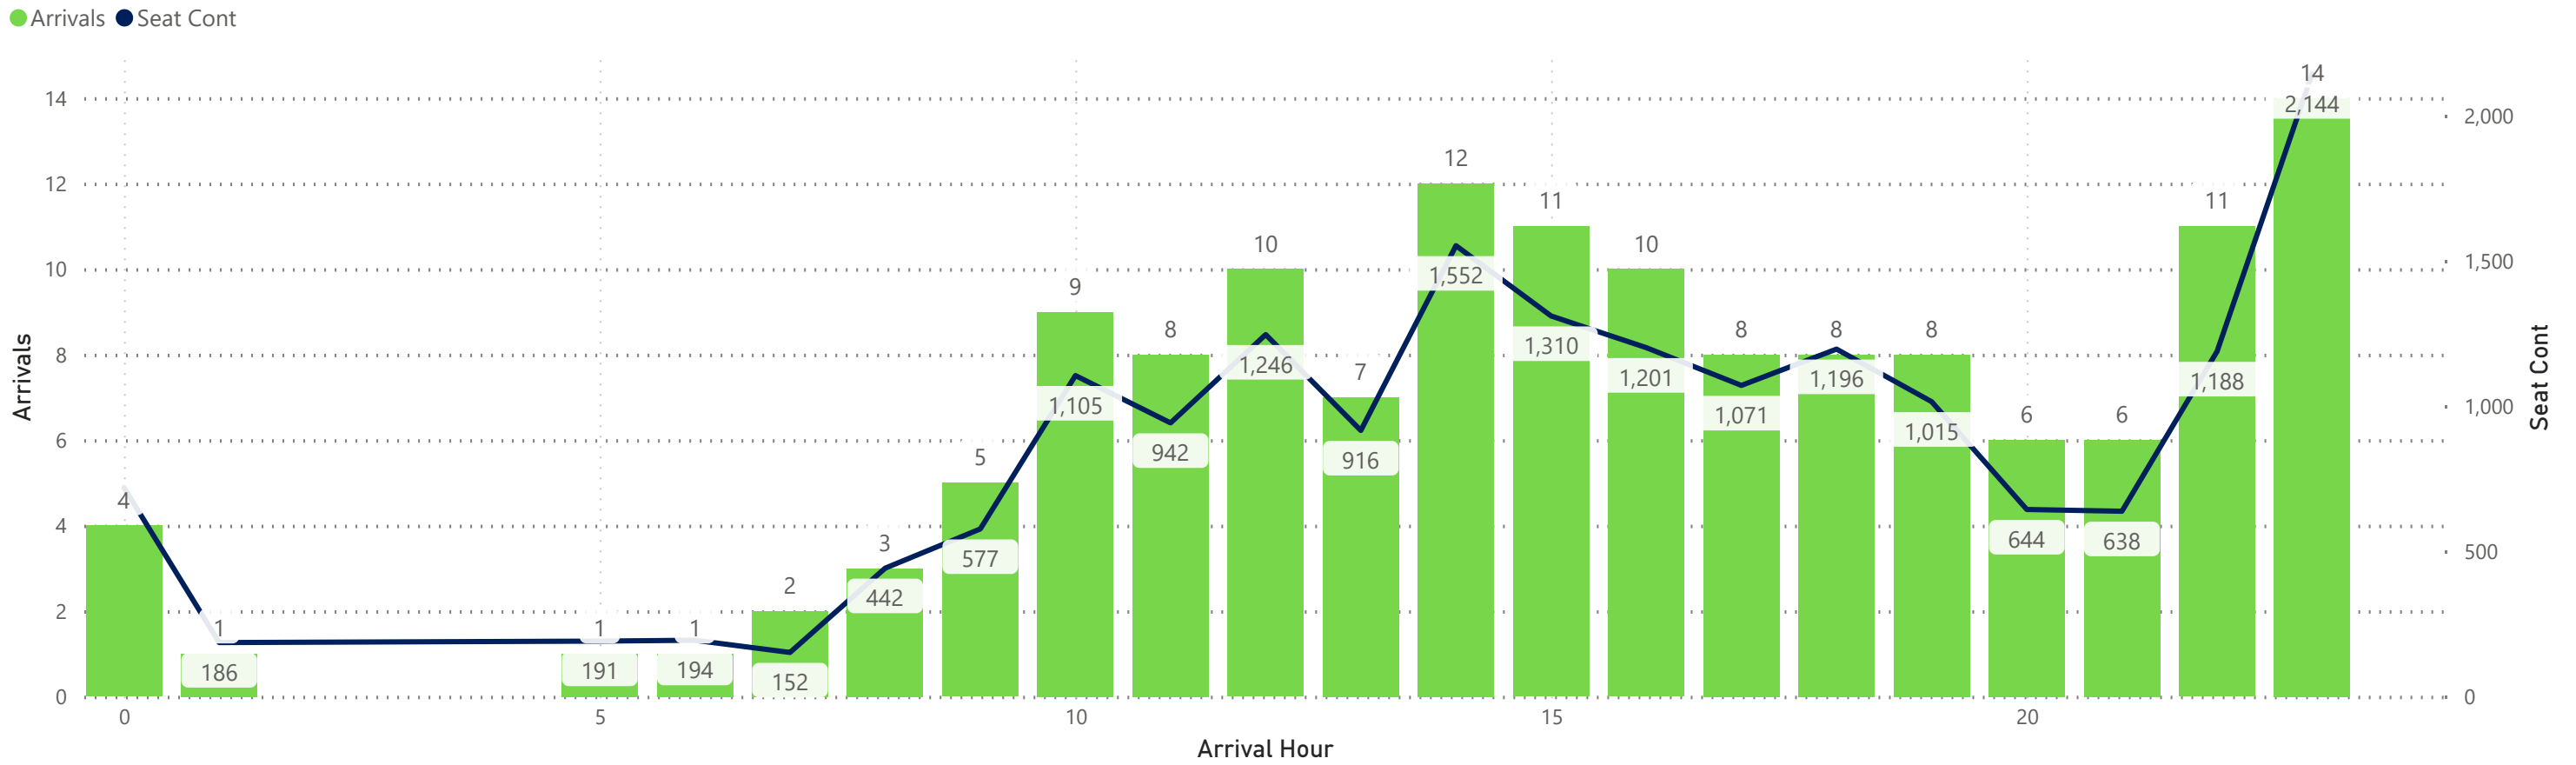

Arrivals by Airline - Earliest and Latest

Airline Code	AA		AC		AS		BA		DL		F9		G4		MX		SY		UA		VB		WN	
Travel Date	Earliest	Latest	Earliest	Latest	Earliest	Latest	Earliest	Latest	Earliest	Latest	Earliest	Latest	Earliest	Latest	Earliest	Latest	Earliest	Latest	Earliest	Latest	Earliest	Latest	Earliest	Latest
Monday, July 22, 2024	0:24	23:59	14:51	22:31	17:17	17:17	19:45	19:45	5:40	23:53	0:04	23:26	8:52	23:43			18:17	18:17	9:39	23:57			0:10	23:20
Tuesday, July 23, 2024	0:24	23:59	14:51	22:31	17:17	17:17			5:04	23:53	0:42	23:33	14:04	20:11	8:47	20:06	11:30	11:30	9:39	23:57			12:40	23:50
Wednesday, July 24, 2024	0:24	23:59	14:51	22:31	17:17	17:17	19:50	19:50	5:04	23:53	0:42	23:26	13:31	21:05			11:04	11:04	9:39	23:57			12:40	23:50
Thursday, July 25, 2024	0:24	23:59	14:51	22:31	17:17	17:17			5:40	23:53	1:18	23:39	8:35	23:42	8:47	20:06	18:30	18:30	9:39	23:57			0:10	23:20
Friday, July 26, 2024	0:24	23:59	14:51	22:31	17:17	17:17	19:55	19:55	5:40	23:53	0:14	23:26	8:52	23:43			18:24	18:24	9:39	23:57			0:10	23:20
Saturday, July 27, 2024	0:24	23:00	14:51	22:31	17:17	17:17	19:45	19:45	5:04	23:53	0:47	23:43	8:37	23:25					9:39	23:59	21:00	21:00	0:05	22:55
Sunday, July 28, 2024	0:24	23:59	14:51	22:31	17:17	17:17	19:50	19:50	5:40	23:53	1:18	23:39	8:35	23:42	8:47	20:06	18:10	18:10	9:39	23:57			0:10	20:40

Hourly Arrivals

● Arrivals ● Seat Count

Hourly Departures

Hourly Arrivals

Hourly Departures

Departures Seat Count

Hourly Arrivals

Arrivals Seat Count

Hourly Departures

Hourly Arrivals