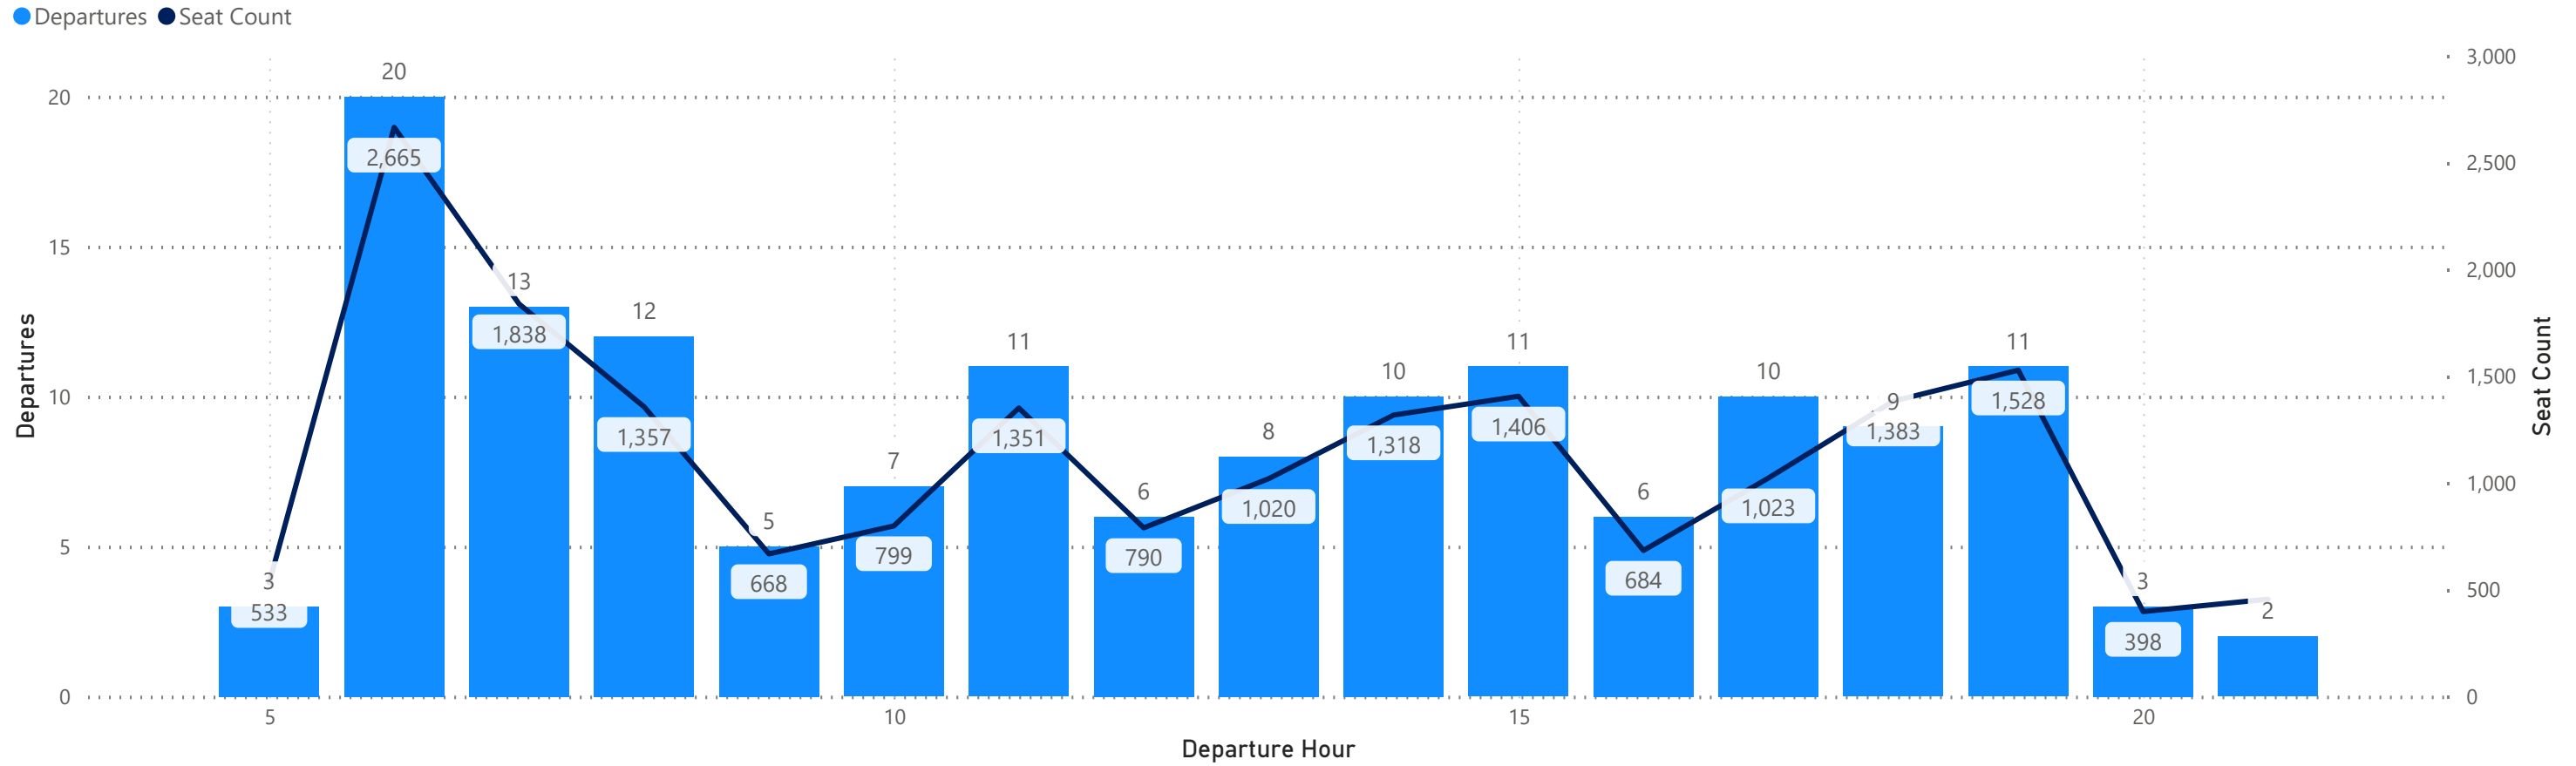

Hourly Departures