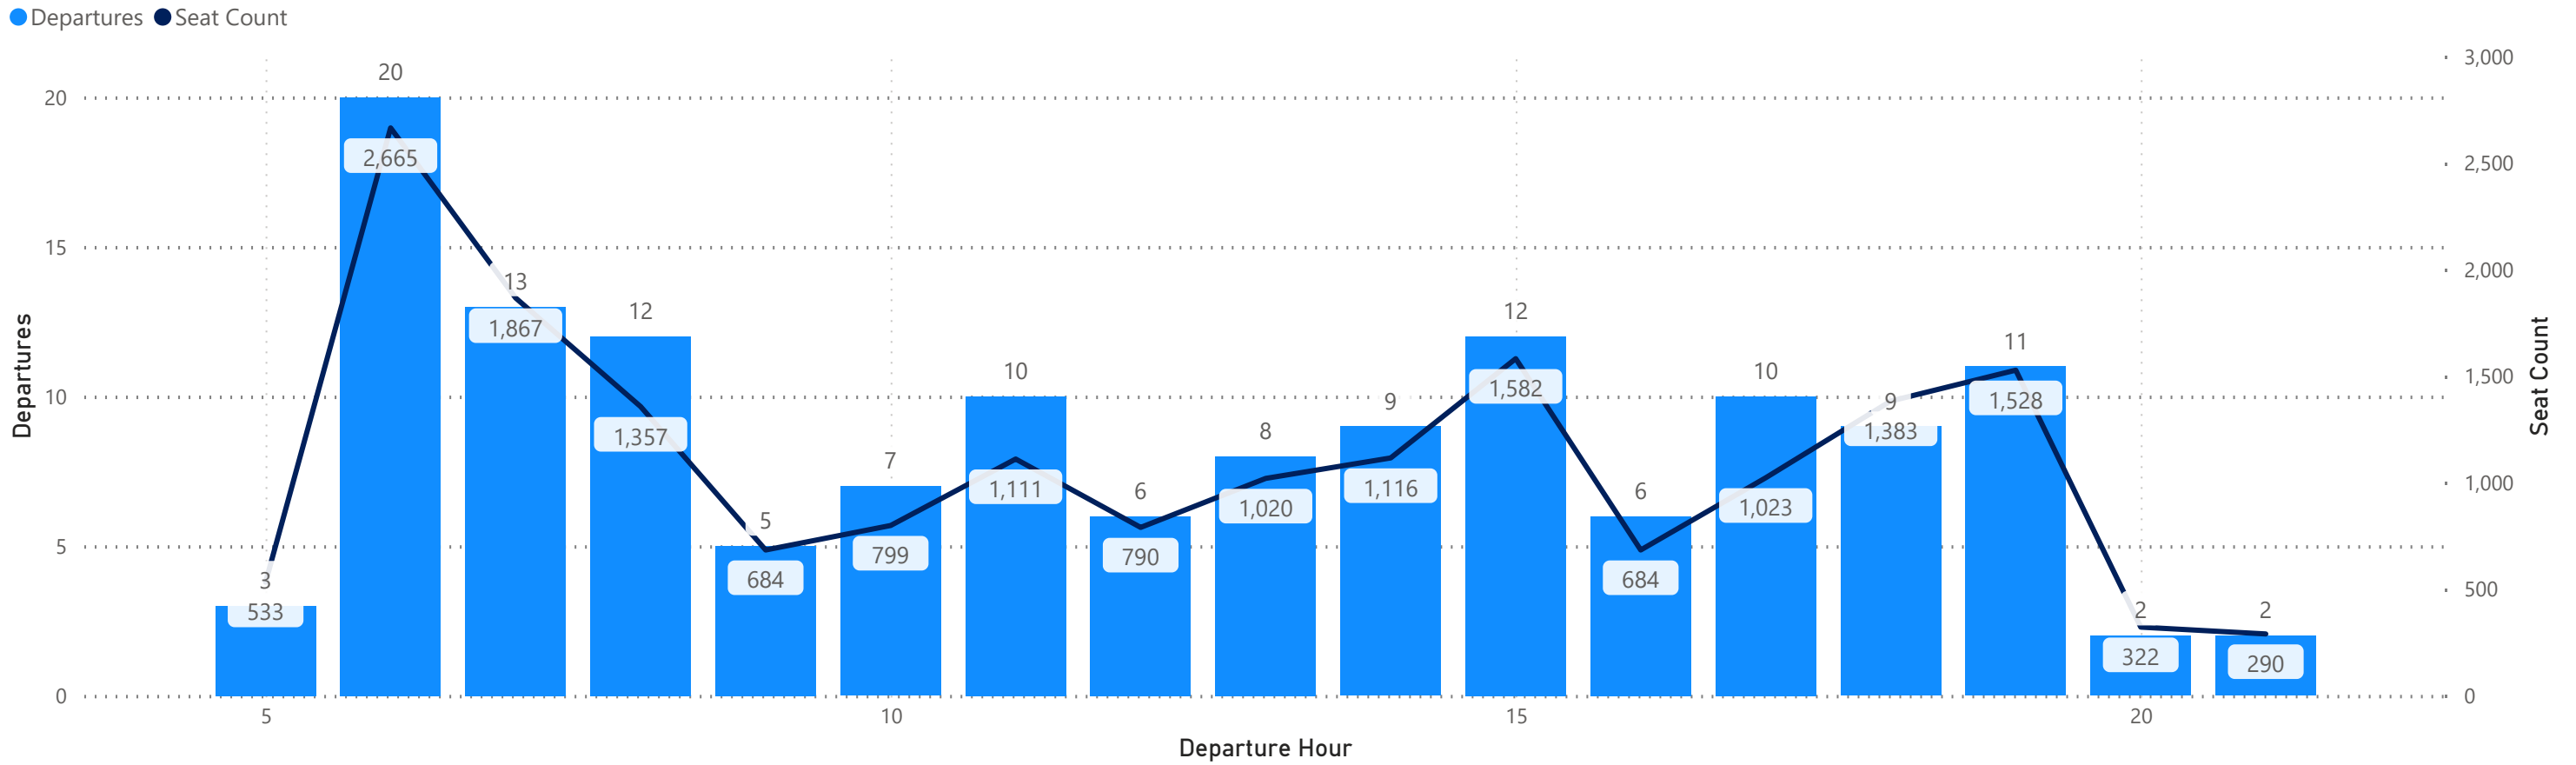

Hourly Departures