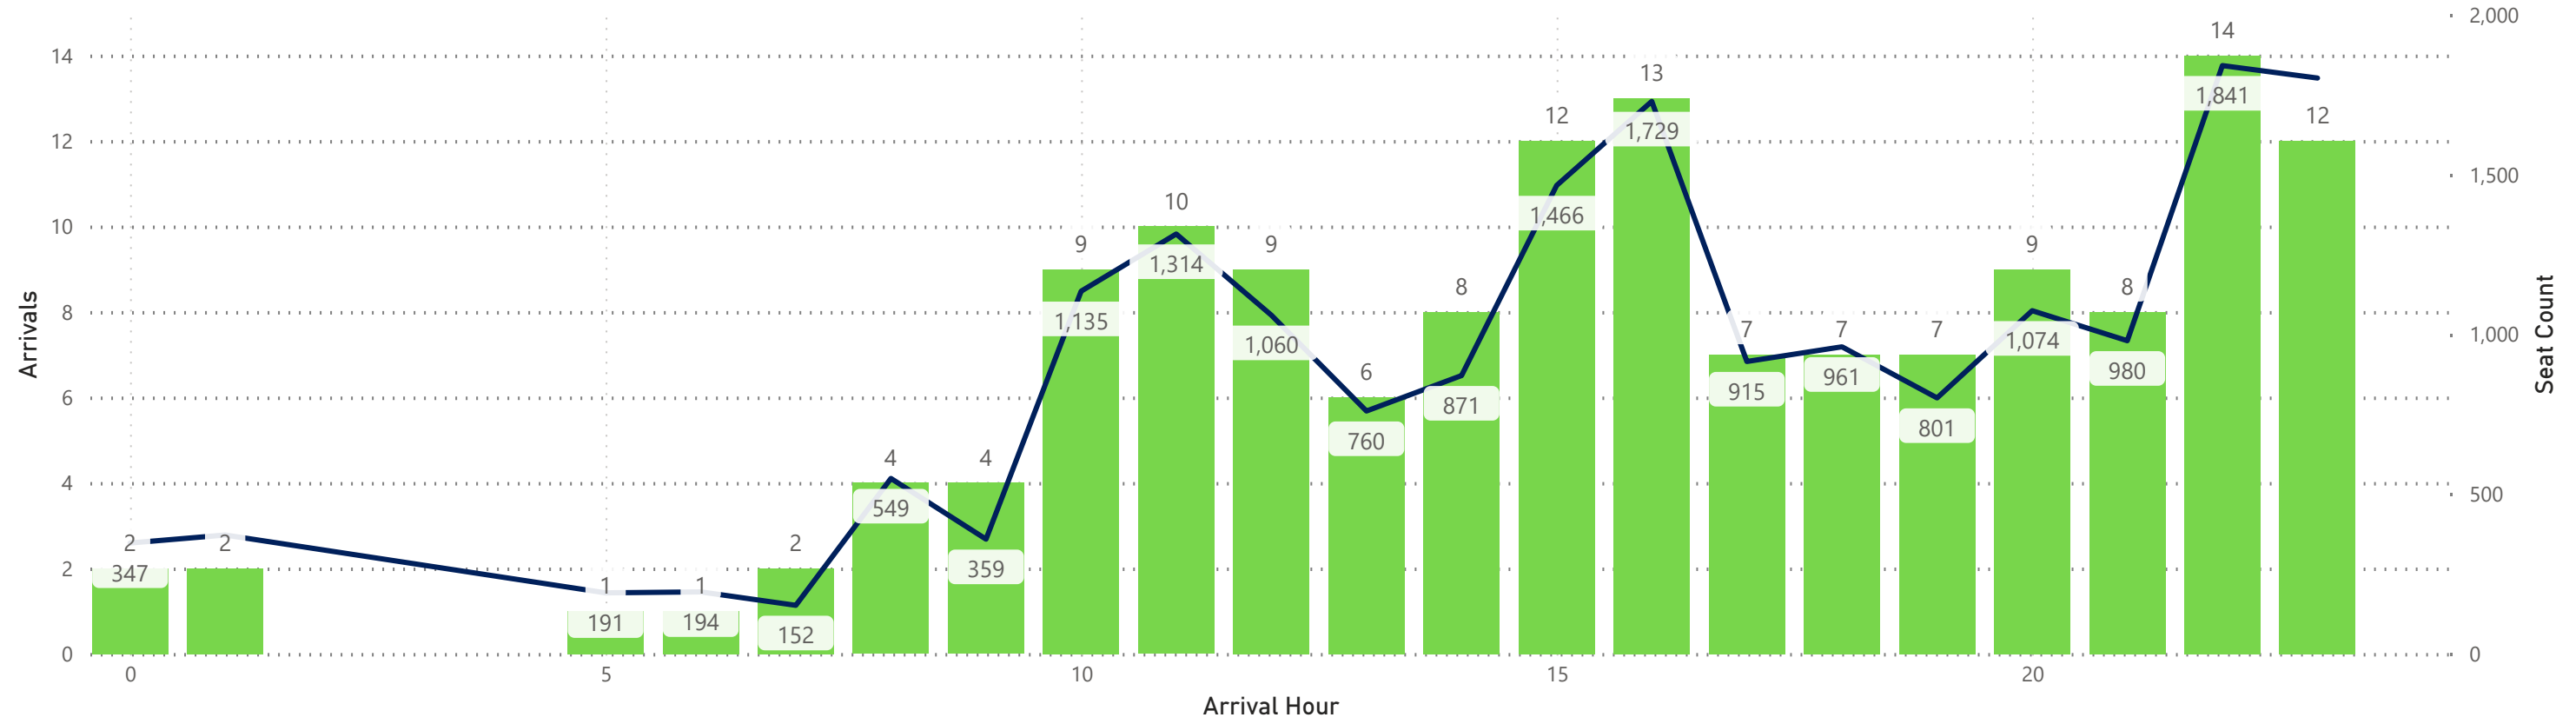

Hourly Arrivals

● Arrivals ● Seat Count