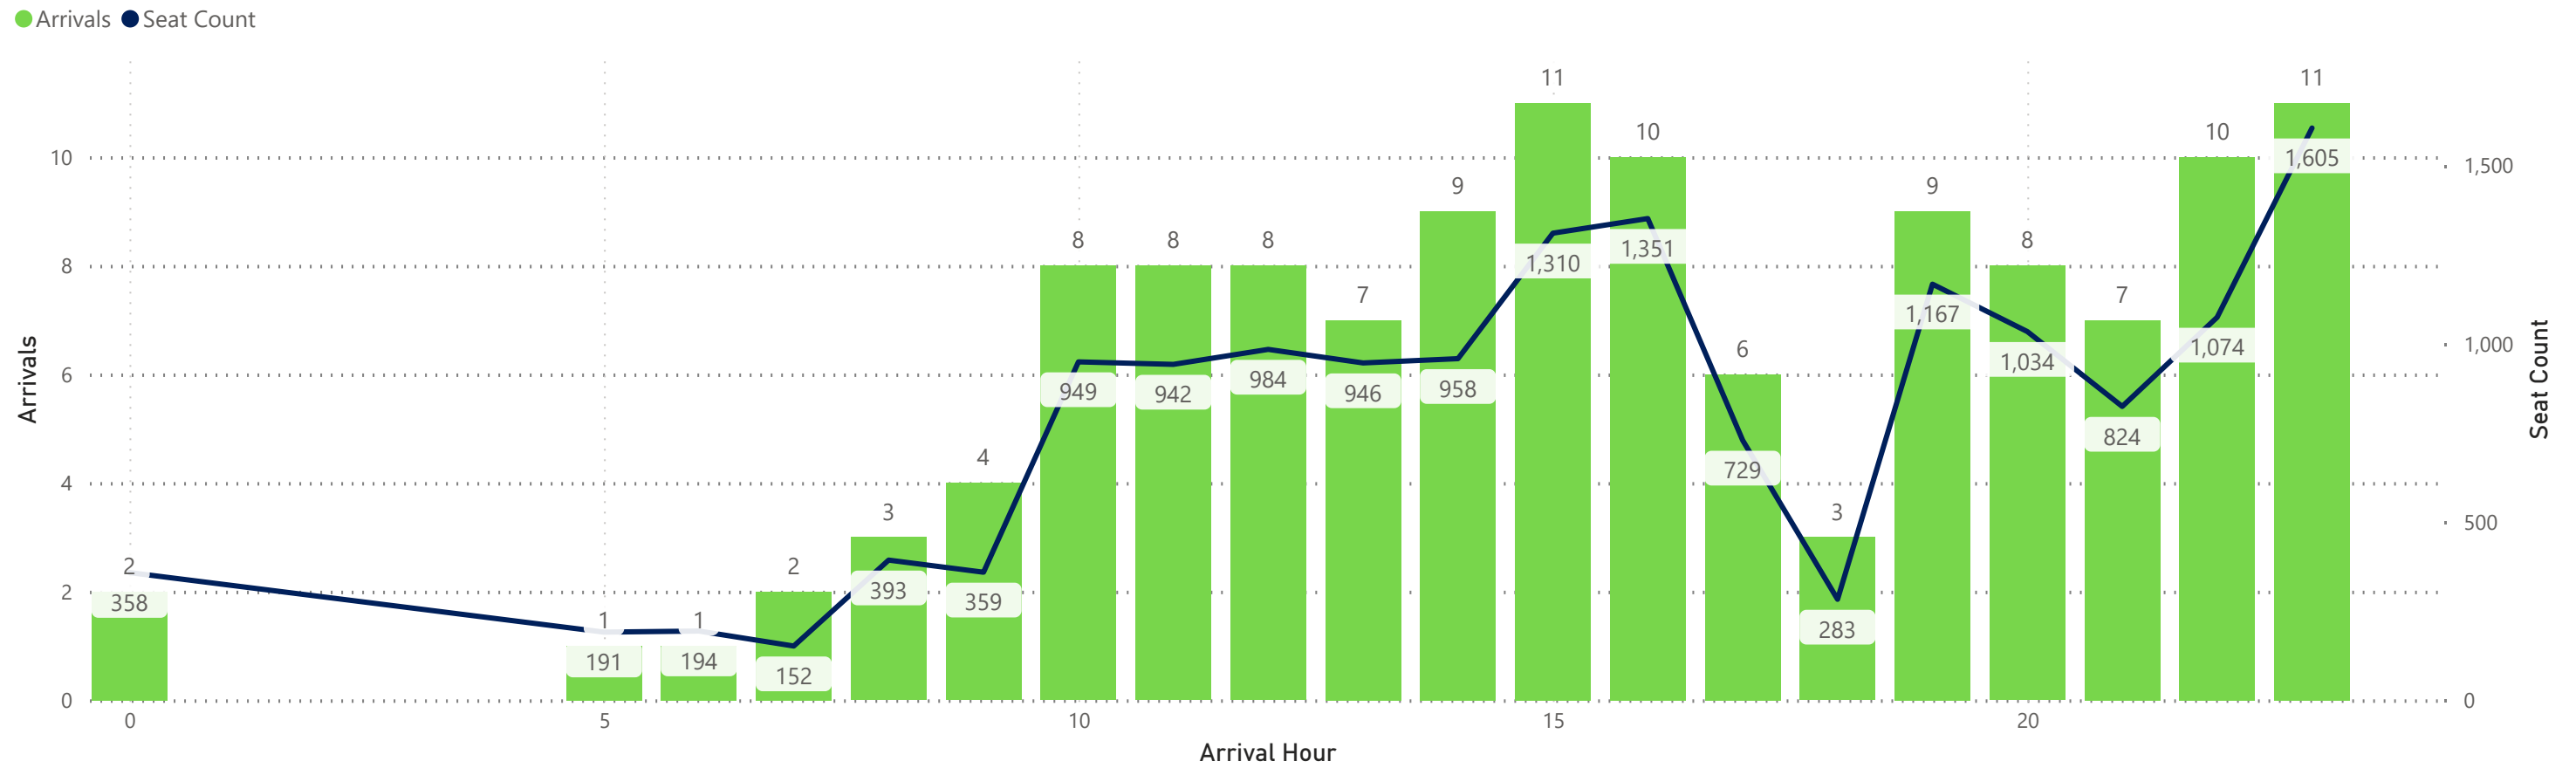

Arrivals by Airline - Earliest and Latest

Airline Code	AA		AC		AS		BA		DL		F9		G4		MX		SY		UA		VB		WN	
Travel Date	Earliest	Latest	Earliest	Latest	Earliest	Latest	Earliest	Latest	Earliest	Latest	Earliest	Latest	Earliest	Latest	Earliest	Latest	Earliest	Latest	Earliest	Latest	Earliest	Latest	Earliest	Latest
Monday, July 22, 2024	0:24	23:59	14:51	22:31	17:17	17:17	19:45	19:45	5:40	23:53	0:04	23:26	8:52	23:43			18:17	18:17	9:39	23:57			0:10	23:20
Tuesday, July 23, 2024	0:24	23:59	14:51	22:31	17:17	17:17			5:04	23:53	0:42	23:33	14:04	20:11	8:47	20:06	11:30	11:30	9:39	23:57			12:40	23:50
Wednesday, July 24, 2024	0:24	23:59	14:51	22:31	17:17	17:17	19:50	19:50	5:04	23:53	0:42	23:26	13:31	21:05			11:04	11:04	9:39	23:57			12:40	23:50
Thursday, July 25, 2024	0:24	23:59	14:51	22:31	17:17	17:17			5:40	23:53	1:18	23:39	8:35	23:42	8:47	20:06	18:30	18:30	9:39	23:57			0:10	23:20
Friday, July 26, 2024	0:24	23:59	14:51	22:31	17:17	17:17	19:55	19:55	5:40	23:53	0:14	23:26	8:52	23:43			18:24	18:24	9:39	23:57			0:10	23:20
Saturday, July 27, 2024	0:24	23:00	14:51	22:31	17:17	17:17	19:45	19:45	5:04	23:53	0:47	23:43	8:37	23:25					9:39	23:59	21:00	21:00	0:05	22:55
Sunday, July 28, 2024	0:24	23:59	14:51	22:31	17:17	17:17	19:50	19:50	5:40	23:53	1:18	23:39	8:35	23:42	8:47	20:06	18:10	18:10	9:39	23:57			0:10	20:40

Hourly Departures

Hourly Arrivals

Hourly Departures

Hourly Arrivals

Hourly Departures

Hourly Arrivals

Hourly Departures

● Departures ● Seat Count