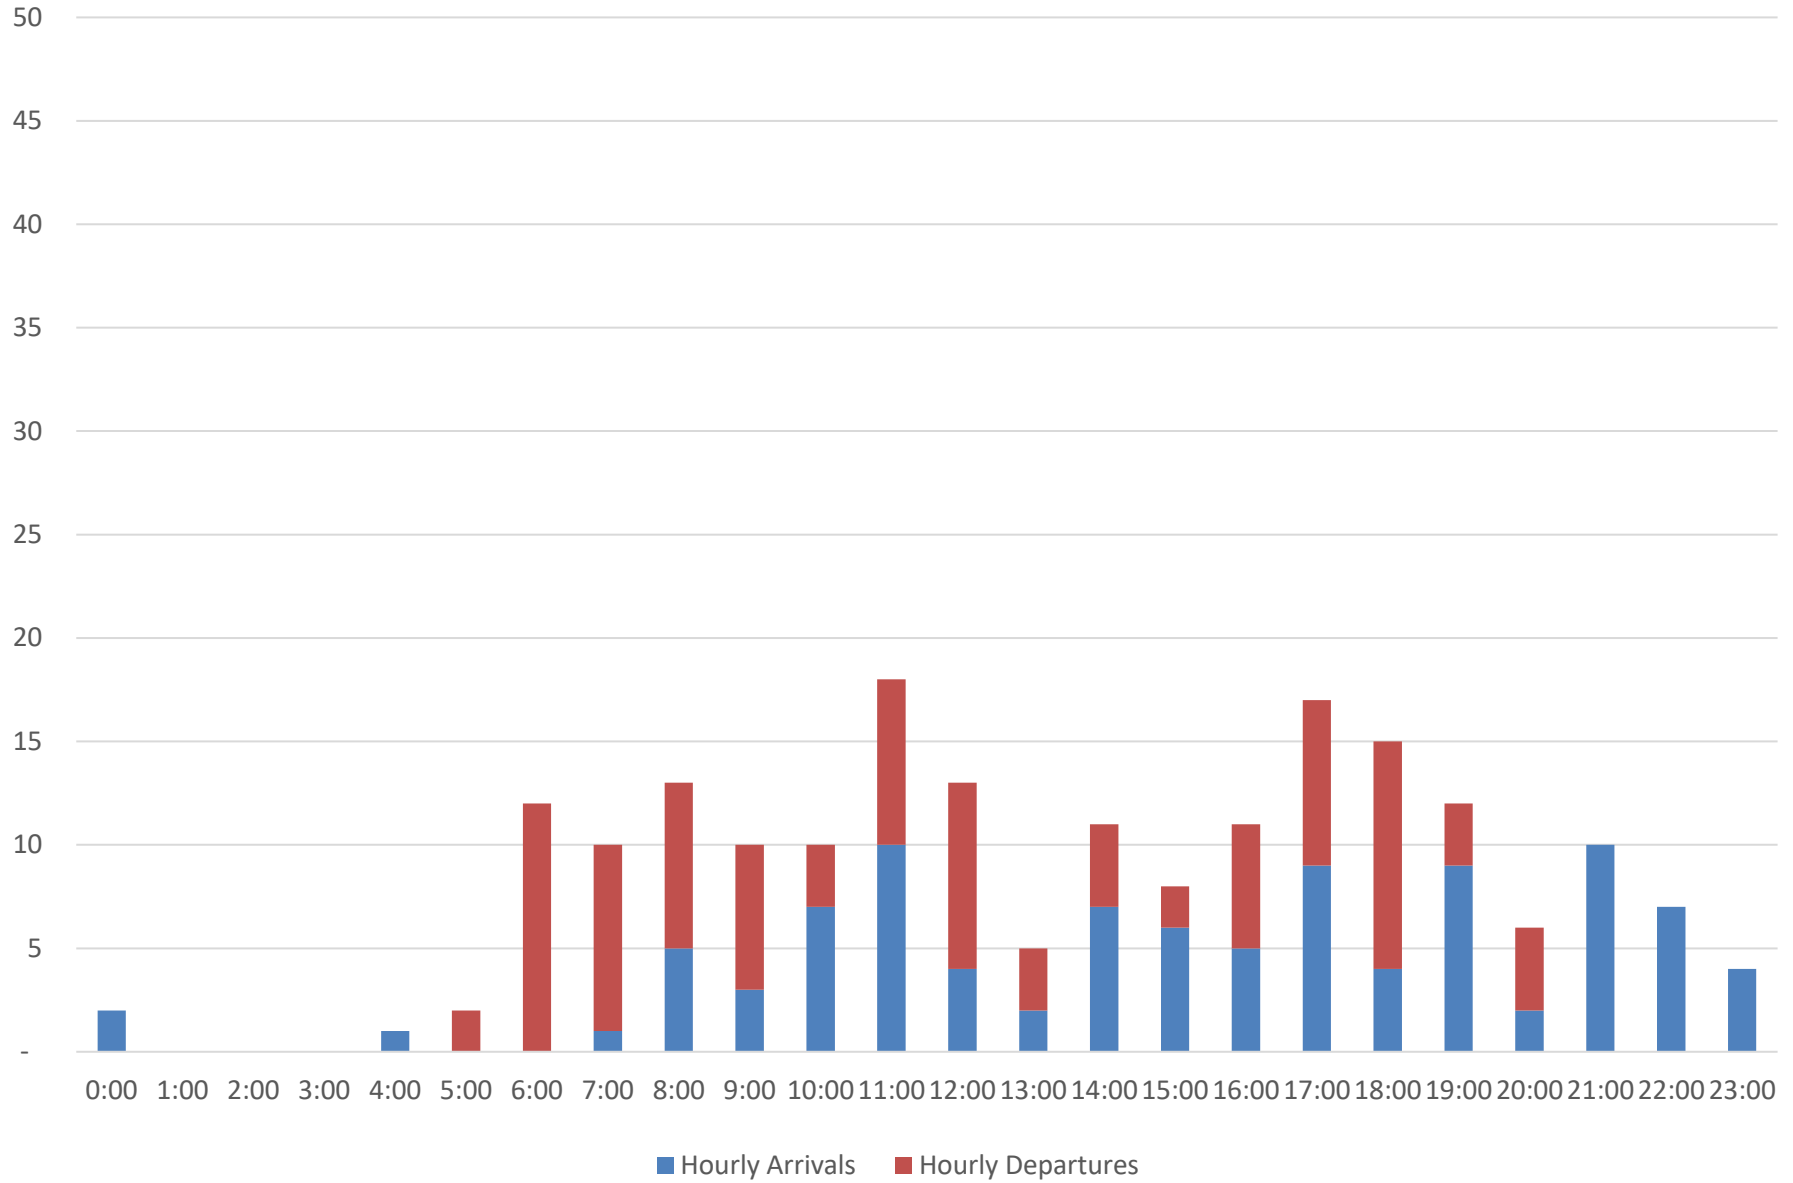

CVG Flight Schedule Summary

January 8 - January 14, 2024¹

Departures By Day

	8-Jan	9-Jan	10-Jan	11-Jan	12-Jan	13-Jan	14-Jan	Weekly Total	%
AA	31	28	30	30	30	29	27	205	27%
AC	1	1	1	1	1	1	1	7	1%
AS	1	1	1	1	1	0	1	6	1%
BA	1	0	1	0	1	1	0	4	1%
DL	41	34	37	41	42	31	34	260	34%
F9	15	11	12	13	14	12	13	90	12%
G4	8	0	0	10	10	2	11	41	5%
MX	0	2	0	2	0	0	2	6	1%
SY	0	0	0	0	0	0	0	0	0%
UA	15	16	14	15	15	14	14	103	13%
VB	0	0	0	0	0	0	1	1	0%
WG	0	0	0	0	0	0	0	0	0%
WN	6	6	6	6	6	5	6	41	5%
Total	119	99	102	119	120	95	110	764	100%

Airline Codes	
AA	American Airlines
AC	Air Canada
AS	Alaska Airlines
BA	British Airlines
DL	Delta Airlines
F9	Frontier Airlines
G4	Allegiant Airlines
MX	Breeze Airways
SY	Sun Country Airlines
UA	United Airlines
VB	Viva Aerobus
WG	Sunwing Airlines
WN	Southwest Airlines

Arrivals By Day

	8-Jan	9-Jan	10-Jan	11-Jan	12-Jan	13-Jan	14-Jan	Weekly Total	%
AA	29	28	30	30	30	29	27	203	27%
AC	1	1	1	1	1	1	1	7	1%
AS	1	1	1	1	1	0	1	6	1%
BA	1	0	1	0	1	1	0	4	1%
DL	41	34	37	41	42	31	34	260	34%
F9	15	11	13	12	14	13	13	91	12%
G4	8	0	0	10	10	2	11	41	5%
MX	0	2	0	2	0	0	2	6	1%
SY	0	0	0	0	0	0	0	0	0%
UA	15	15	14	15	15	14	14	102	13%
VB	0	0	0	0	0	1	0	1	0%
WG	0	0	0	0	0	0	0	0	0%
WN	6	6	6	6	6	5	6	41	5%
Total	117	98	103	118	120	97	109	762	100%

CVG - January 8 - Scheduled Passenger and Cargo Service Hourly Arrivals and Departures

CVG - January 9 - Scheduled Passenger and Cargo Service Hourly Arrivals and Departures

CVG - January 10 - Scheduled Passenger and Cargo Service Hourly Arrivals and Departures