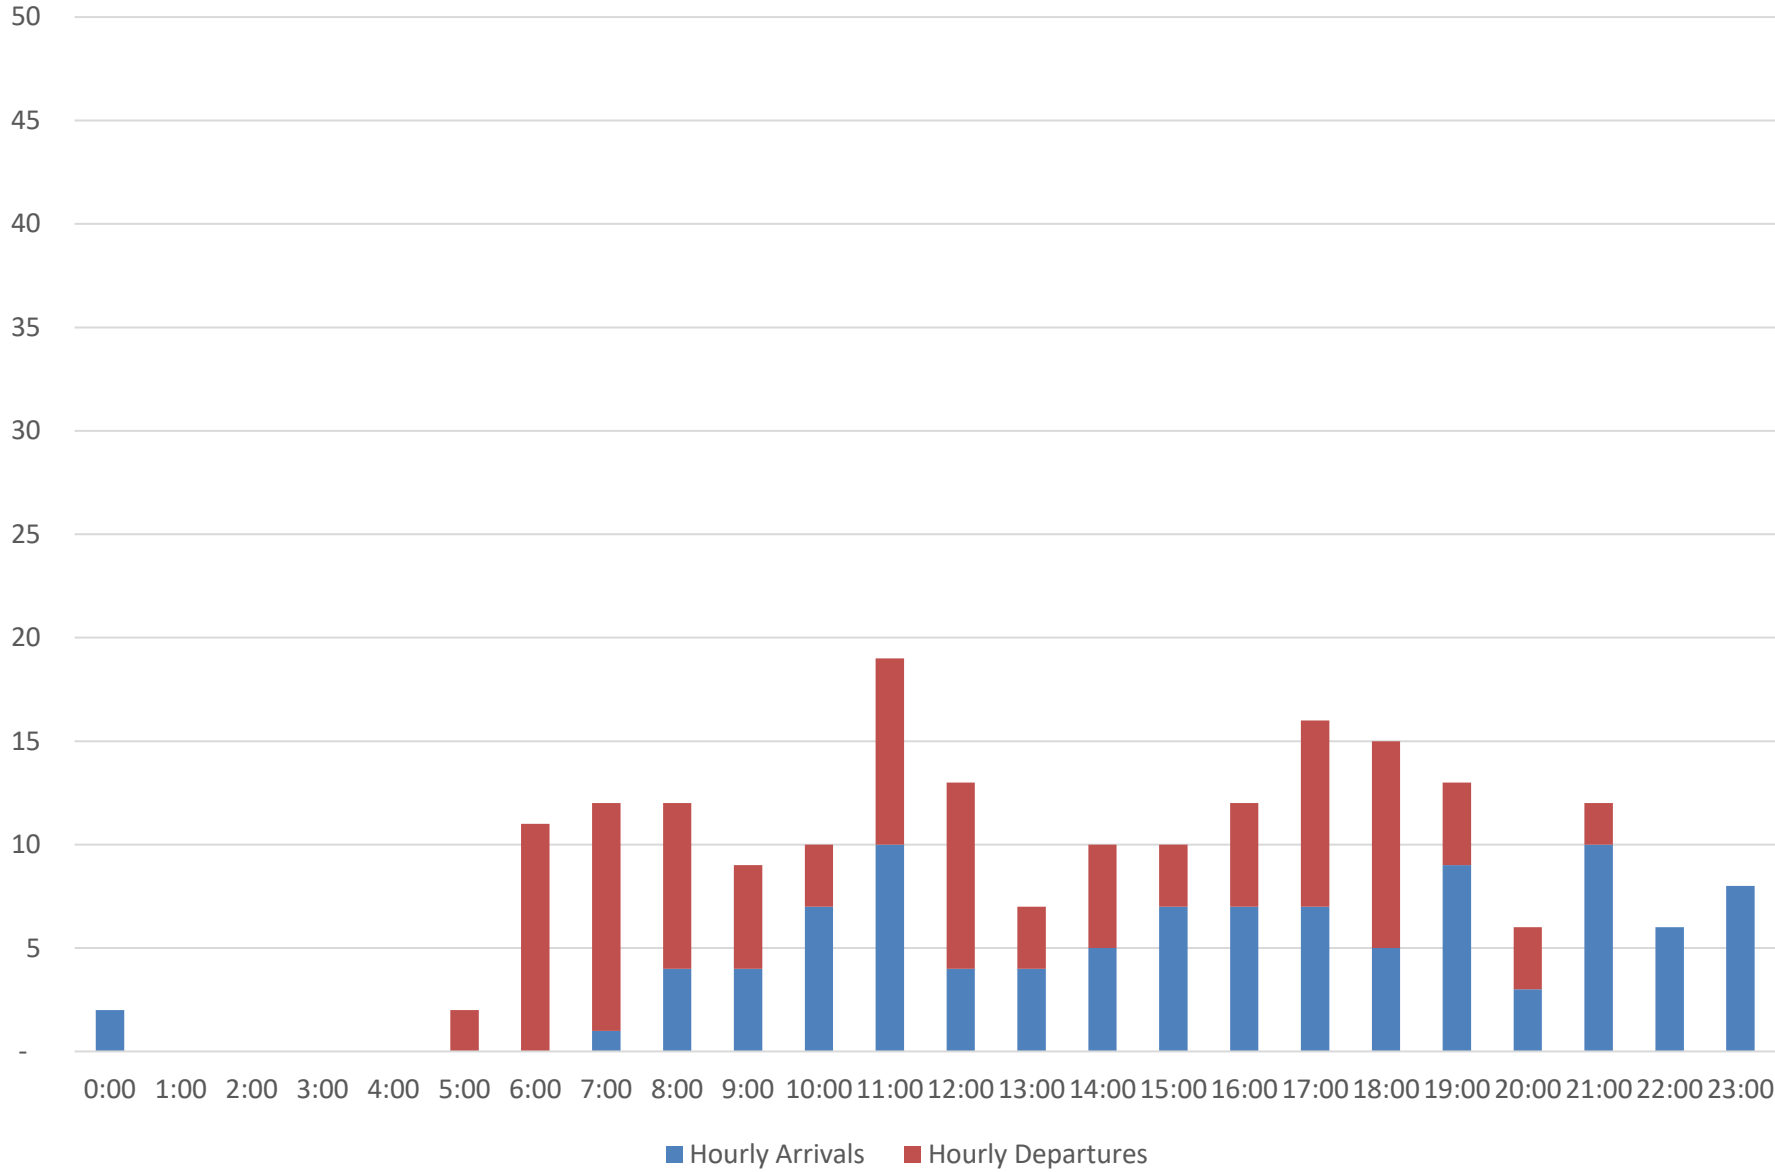

Arrivals By Day

	8-Jan	9-Jan	10-Jan	11-Jan	12-Jan	13-Jan	14-Jan	Weekly Total	%
AA	29	28	30	30	30	29	27	203	27%
AC	1	1	1	1	1	1	1	7	1%
AS	1	1	1	1	1	0	1	6	1%
BA	1	0	1	0	1	1	0	4	1%
DL	41	34	37	41	42	31	34	260	34%
F9	15	11	13	12	14	13	13	91	12%
G4	8	0	0	10	10	2	11	41	5%
MX	0	2	0	2	0	0	2	6	1%
SY	0	0	0	0	0	0	0	0	0%
UA	15	15	14	15	15	14	14	102	13%
VB	0	0	0	0	0	1	0	1	0%
WG	0	0	0	0	0	0	0	0	0%
WN	6	6	6	6	6	5	6	41	5%
Total	117	98	103	118	120	97	109	762	100%

CVG - January 8 - Scheduled Passenger and Cargo Service Hourly Arrivals and Departures

CVG - January 9 - Scheduled Passenger and Cargo Service Hourly Arrivals and Departures

CVG - January 10 - Scheduled Passenger and Cargo Service Hourly Arrivals and Departures

CVG - January 11 - Scheduled Passenger and Cargo Service Hourly Arrivals and Departures

CVG - January 12 - Scheduled Passenger and Cargo Service Hourly Arrivals and Departures

CVG - January 13 - Scheduled Passenger and Cargo Service Hourly Arrivals and Departures