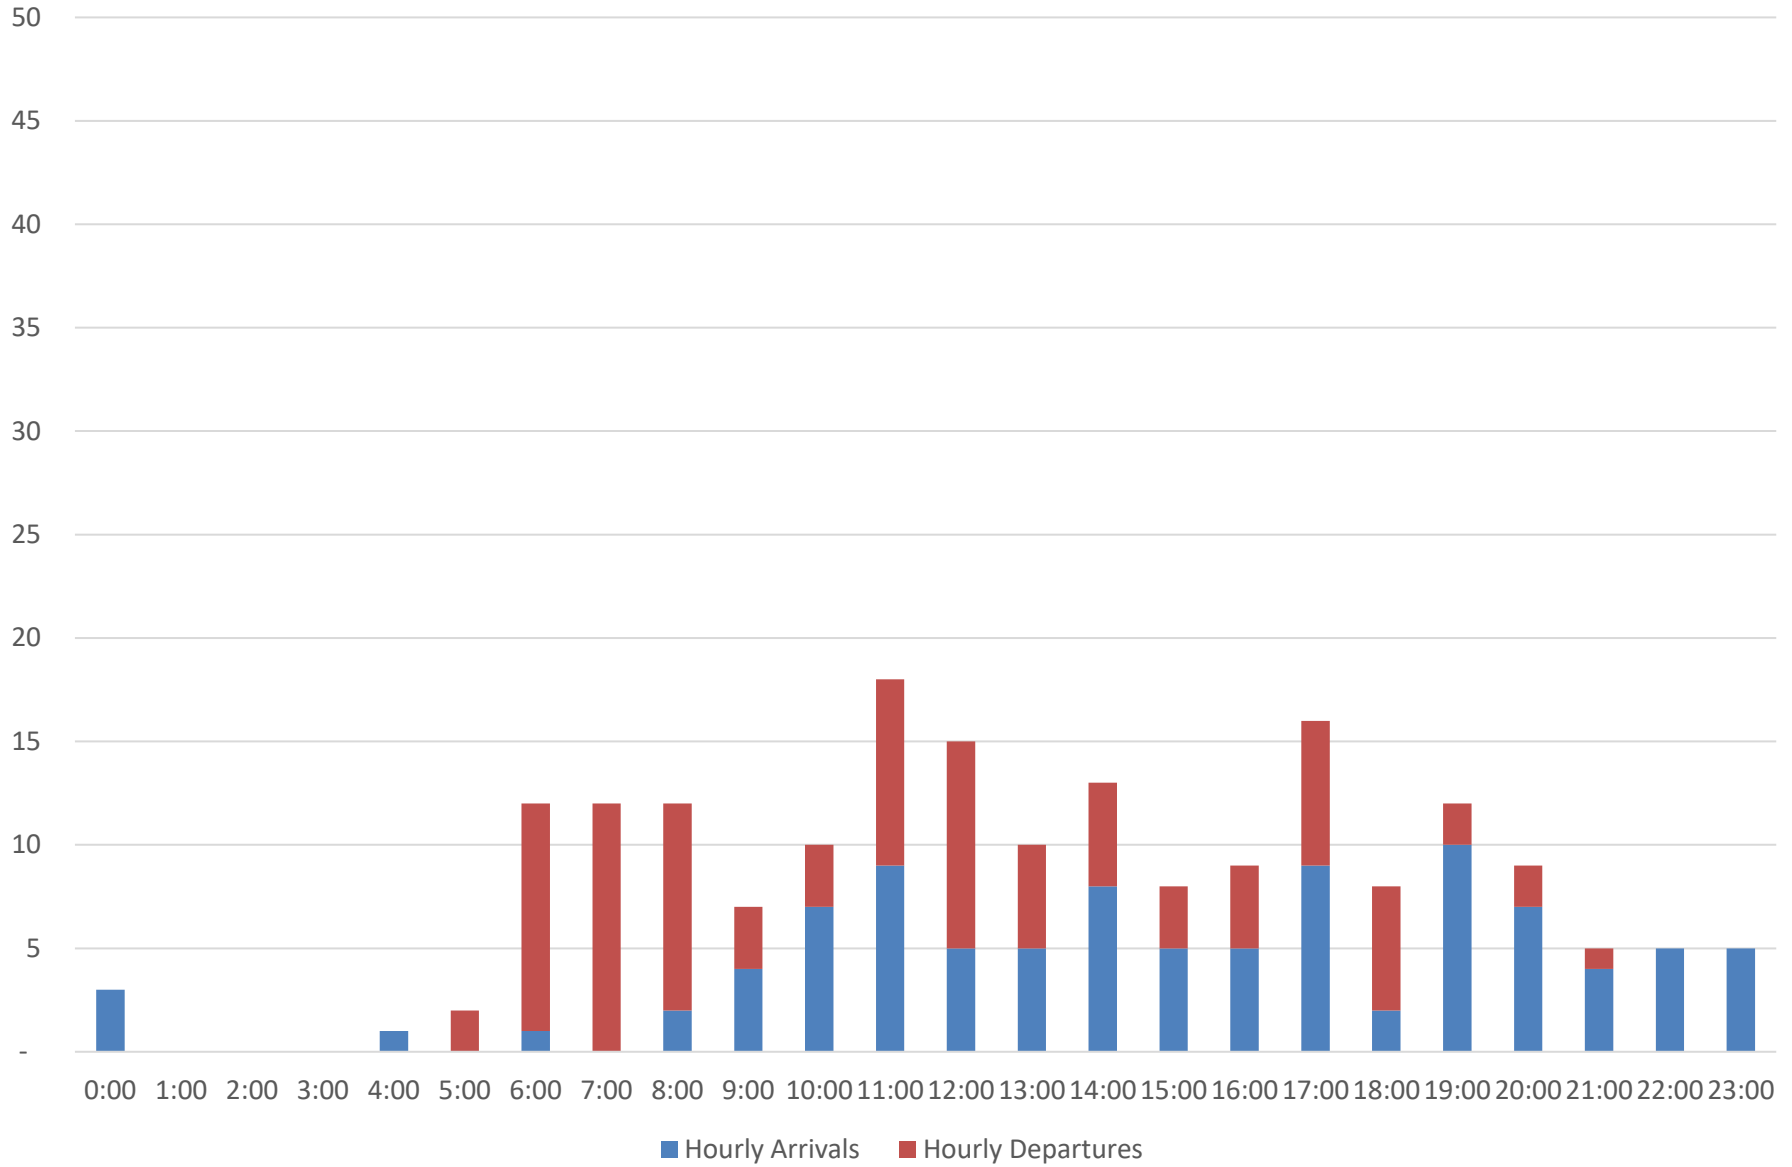

Arrivals By Day

	8-Jan	9-Jan	10-Jan	11-Jan	12-Jan	13-Jan	14-Jan	Weekly Total	%
AA	29	28	30	30	30	29	27	203	27%
AC	1	1	1	1	1	1	1	7	1%
AS	1	1	1	1	1	0	1	6	1%
BA	1	0	1	0	1	1	0	4	1%
DL	41	34	37	41	42	31	34	260	34%
F9	15	11	13	12	14	13	13	91	12%
G4	8	0	0	10	10	2	11	41	5%
MX	0	2	0	2	0	0	2	6	1%
SY	0	0	0	0	0	0	0	0	0%
UA	15	15	14	15	15	14	14	102	13%
VB	0	0	0	0	0	1	0	1	0%
WG	0	0	0	0	0	0	0	0	0%
WN	6	6	6	6	6	5	6	41	5%
Total	117	98	103	118	120	97	109	762	100%

CVG - January 8 - Scheduled Passenger and Cargo Service Hourly Arrivals and Departures

CVG - January 9 - Scheduled Passenger and Cargo Service Hourly Arrivals and Departures

CVG - January 10 - Scheduled Passenger and Cargo Service Hourly Arrivals and Departures

CVG - January 11 - Scheduled Passenger and Cargo Service Hourly Arrivals and Departures

CVG - January 12 - Scheduled Passenger and Cargo Service Hourly Arrivals and Departures

CVG - January 13 - Scheduled Passenger and Cargo Service Hourly Arrivals and Departures