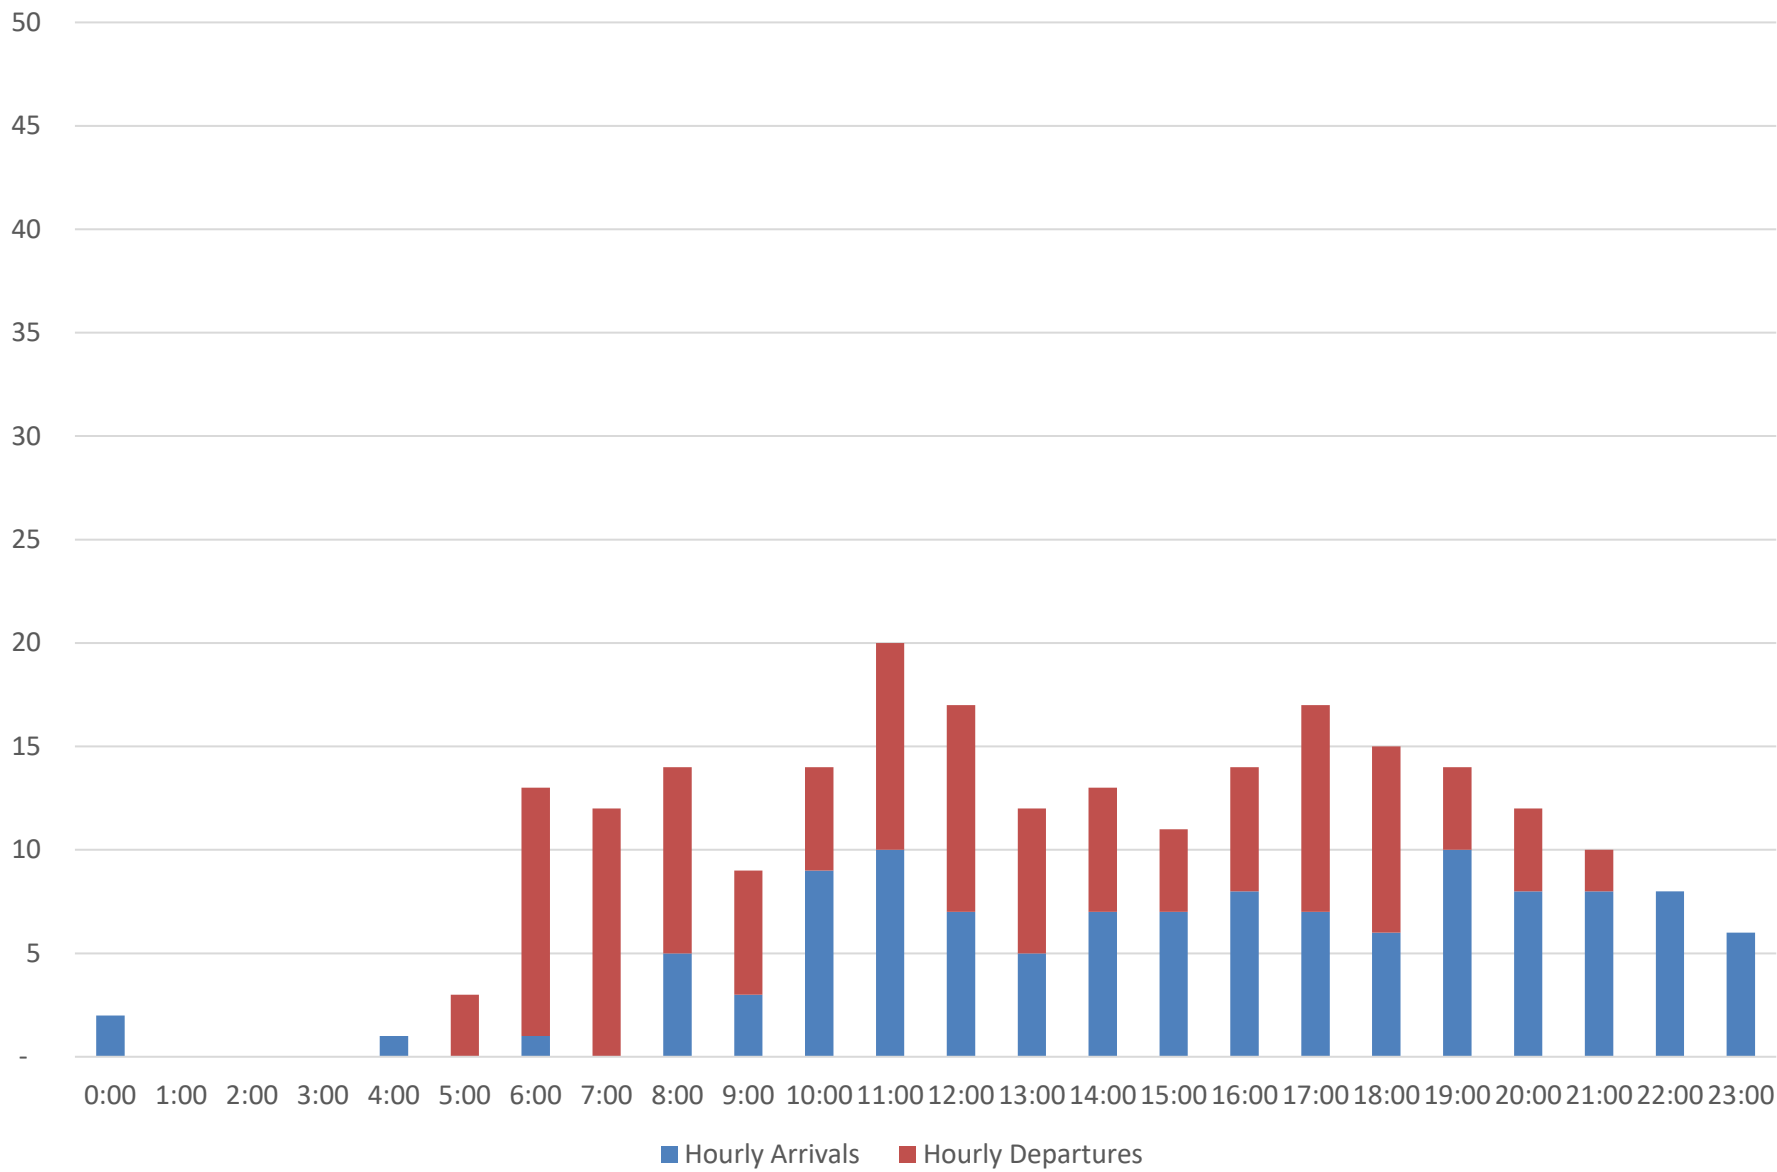

Earliest and Latest Scheduled Arrivals by Airline

DATE	All Arrivals		AA Arrivals		AC Arrivals		AS Arrivals		BA Arrivals		DL Arrivals		F9 Arrivals		G4 Arrivals		MX Arrivals		SY Arrivals		UA Arrivals		VB Arrivals		WG Arrivals		WN Arrivals	
	Earliest	Latest	Earliest	Latest	Earliest	Latest	Earliest	Latest	Earliest	Latest	Earliest	Latest	Earliest	Latest	Earliest	Latest	Earliest	Latest	Earliest	Latest	Earliest	Latest	Earliest	Latest	Earliest	Latest	Earliest	Latest
Monday, January 8, 2024	37	2357	824	2357	1559	1559	1635	1635	1945	1945	500	2351	37	2036	1431	2102	0	0	0	0	936	2315	0	0	0	0	1145	2250
Tuesday, January 9, 2024	1	2351	1	2254	1559	1559	1635	1635	0	0	457	2351	15	1947	0	0	847	2010	0	0	937	2322	0	0	0	0	1055	2205
Wednesday, January 10, 2024	1	2357	1	2357	1559	1559	1635	1635	1945	1945	850	2351	37	2344	0	0	0	0	0	0	937	2322	0	0	0	0	1055	2205
Thursday, January 11, 2024	1	2357	1	2357	1559	1559	1635	1635	0	0	457	2351	43	2025	1014	2030	847	2010	0	0	937	2322	0	0	0	0	1145	2250
Friday, January 12, 2024	1	2357	1	2357	1559	1559	1635	1635	1945	1945	457	2351	18	2038	1126	2251	0	0	0	0	937	2322	0	0	0	0	1145	2250
Saturday, January 13, 2024	1	2359	1	2227	1559	1559	0	0	1945	1945	457	2351	11	2359	1401	1742	0	0	0	0	937	2322	1950	1950	0	0	1130	2130
Sunday, January 14, 2024	1	2359	1	2357	1559	1559	1635	1635	0	0	628	2351	37	2359	1014	2157	847	2010	0	0	937	2322	0	0	0	0	1230	2240

CVG - January 8 - Scheduled Passenger and Cargo Service Hourly Arrivals and Departures

CVG - January 9 - Scheduled Passenger and Cargo Service Hourly Arrivals and Departures

CVG - January 10 - Scheduled Passenger and Cargo Service Hourly Arrivals and Departures

CVG - January 11 - Scheduled Passenger and Cargo Service Hourly Arrivals and Departures

CVG - January 12 - Scheduled Passenger and Cargo Service Hourly Arrivals and Departures

CVG - January 13 - Scheduled Passenger and Cargo Service Hourly Arrivals and Departures