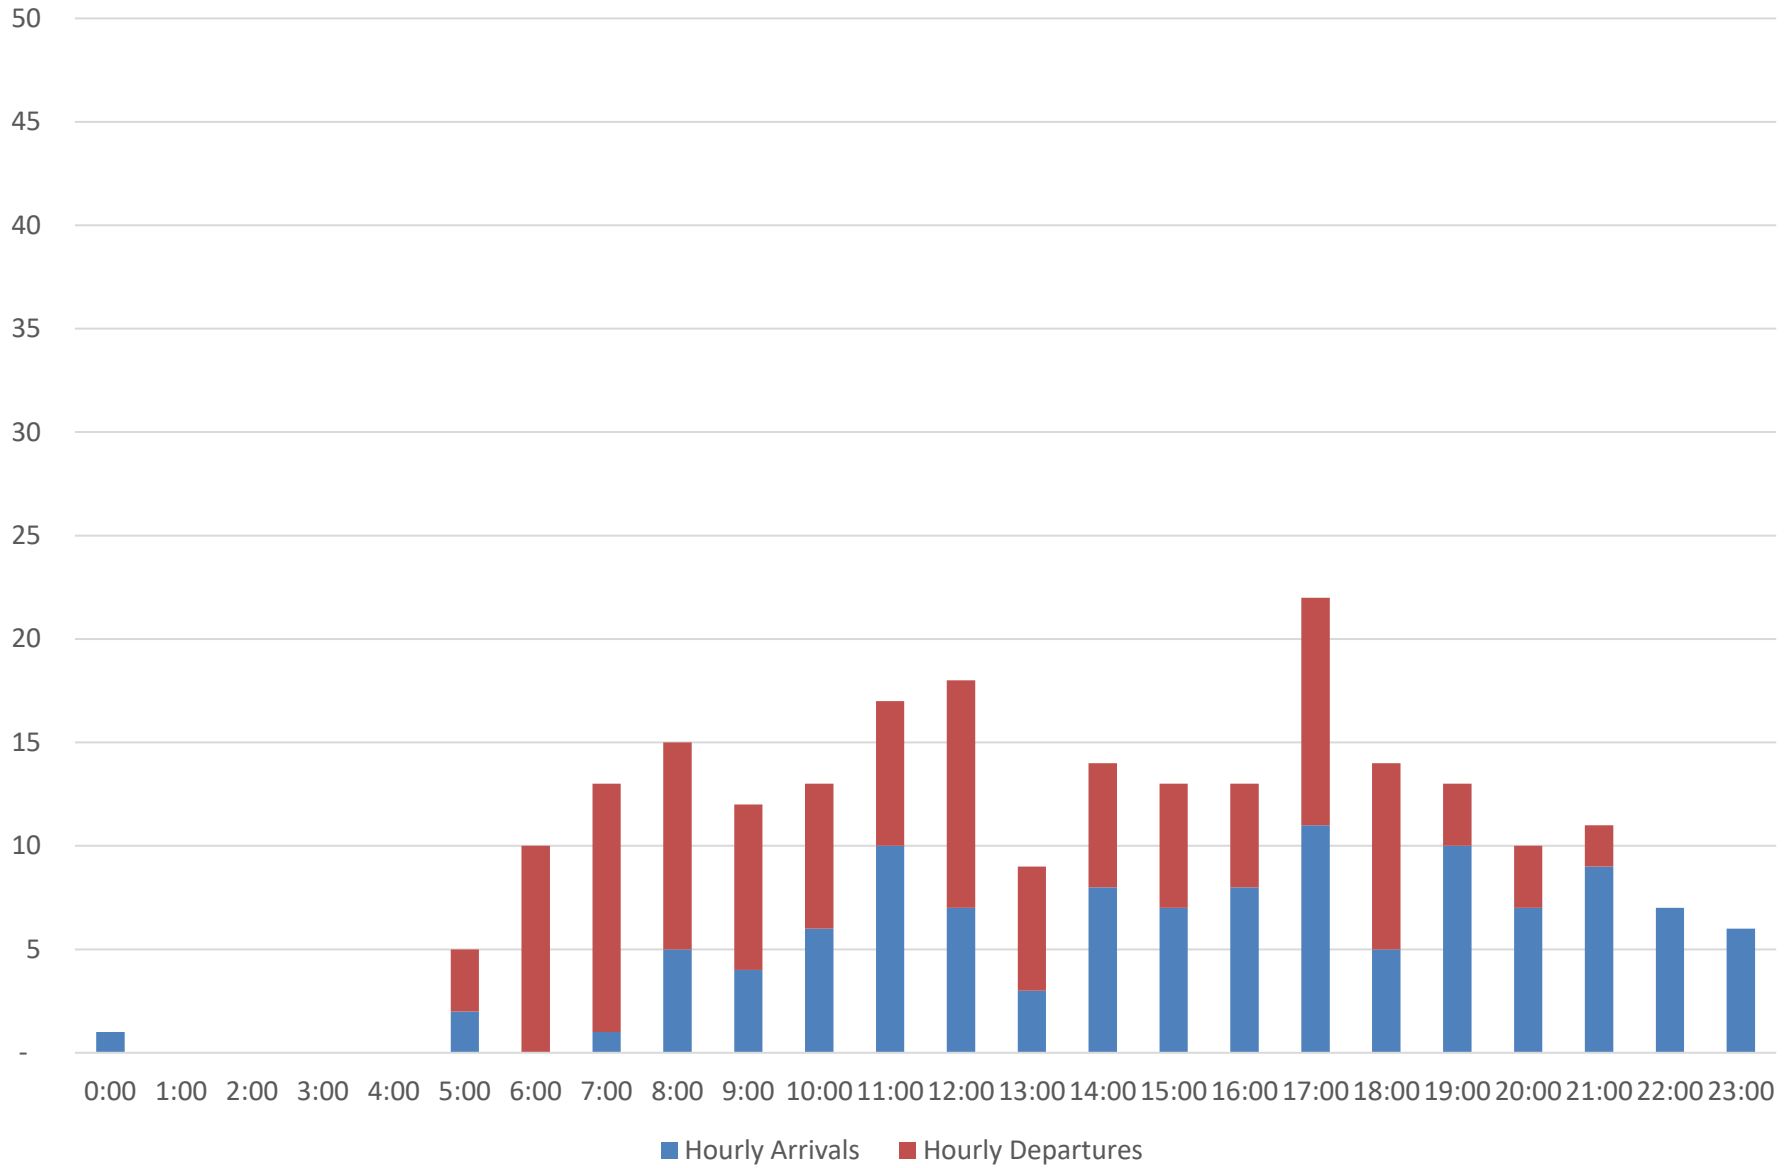

CVG Flight Schedule Summary

January 8 - January 14, 2024¹

Departures By Day

	8-Jan	9-Jan	10-Jan	11-Jan	12-Jan	13-Jan	14-Jan	Weekly Total	%
AA	31	28	30	30	30	29	27	205	27%
AC	1	1	1	1	1	1	1	7	1%
AS	1	1	1	1	1	0	1	6	1%
BA	1	0	1	0	1	1	0	4	1%
DL	41	34	37	41	42	31	34	260	34%
F9	15	11	12	13	14	12	13	90	12%
G4	8	0	0	10	10	2	11	41	5%
MX	0	2	0	2	0	0	2	6	1%
SY	0	0	0	0	0	0	0	0	0%
UA	15	16	14	15	15	14	14	103	13%
VB	0	0	0	0	0	0	1	1	0%
WG	0	0	0	0	0	0	0	0	0%
WN	6	6	6	6	6	5	6	41	5%
Total	119	99	102	119	120	95	110	764	100%

Airline Codes	
AA	American Airlines
AC	Air Canada
AS	Alaska Airlines
BA	British Airlines
DL	Delta Airlines
F9	Frontier Airlines
G4	Allegiant Airlines
MX	Breeze Airways
SY	Sun Country Airlines
UA	United Airlines
VB	Viva Aerobus
WG	Sunwing Airlines
WN	Southwest Airlines

Arrivals By Day

	8-Jan	9-Jan	10-Jan	11-Jan	12-Jan	13-Jan	14-Jan	Weekly Total	%
AA	29	28	30	30	30	29	27	203	27%
AC	1	1	1	1	1	1	1	7	1%
AS	1	1	1	1	1	0	1	6	1%
BA	1	0	1	0	1	1	0	4	1%
DL	41	34	37	41	42	31	34	260	34%
F9	15	11	13	12	14	13	13	91	12%
G4	8	0	0	10	10	2	11	41	5%
MX	0	2	0	2	0	0	2	6	1%
SY	0	0	0	0	0	0	0	0	0%
UA	15	15	14	15	15	14	14	102	13%
VB	0	0	0	0	0	1	0	1	0%
WG	0	0	0	0	0	0	0	0	0%
WN	6	6	6	6	6	5	6	41	5%
Total	117	98	103	118	120	97	109	762	100%

CVG - January 8 - Scheduled Passenger and Cargo Service Hourly Arrivals and Departures