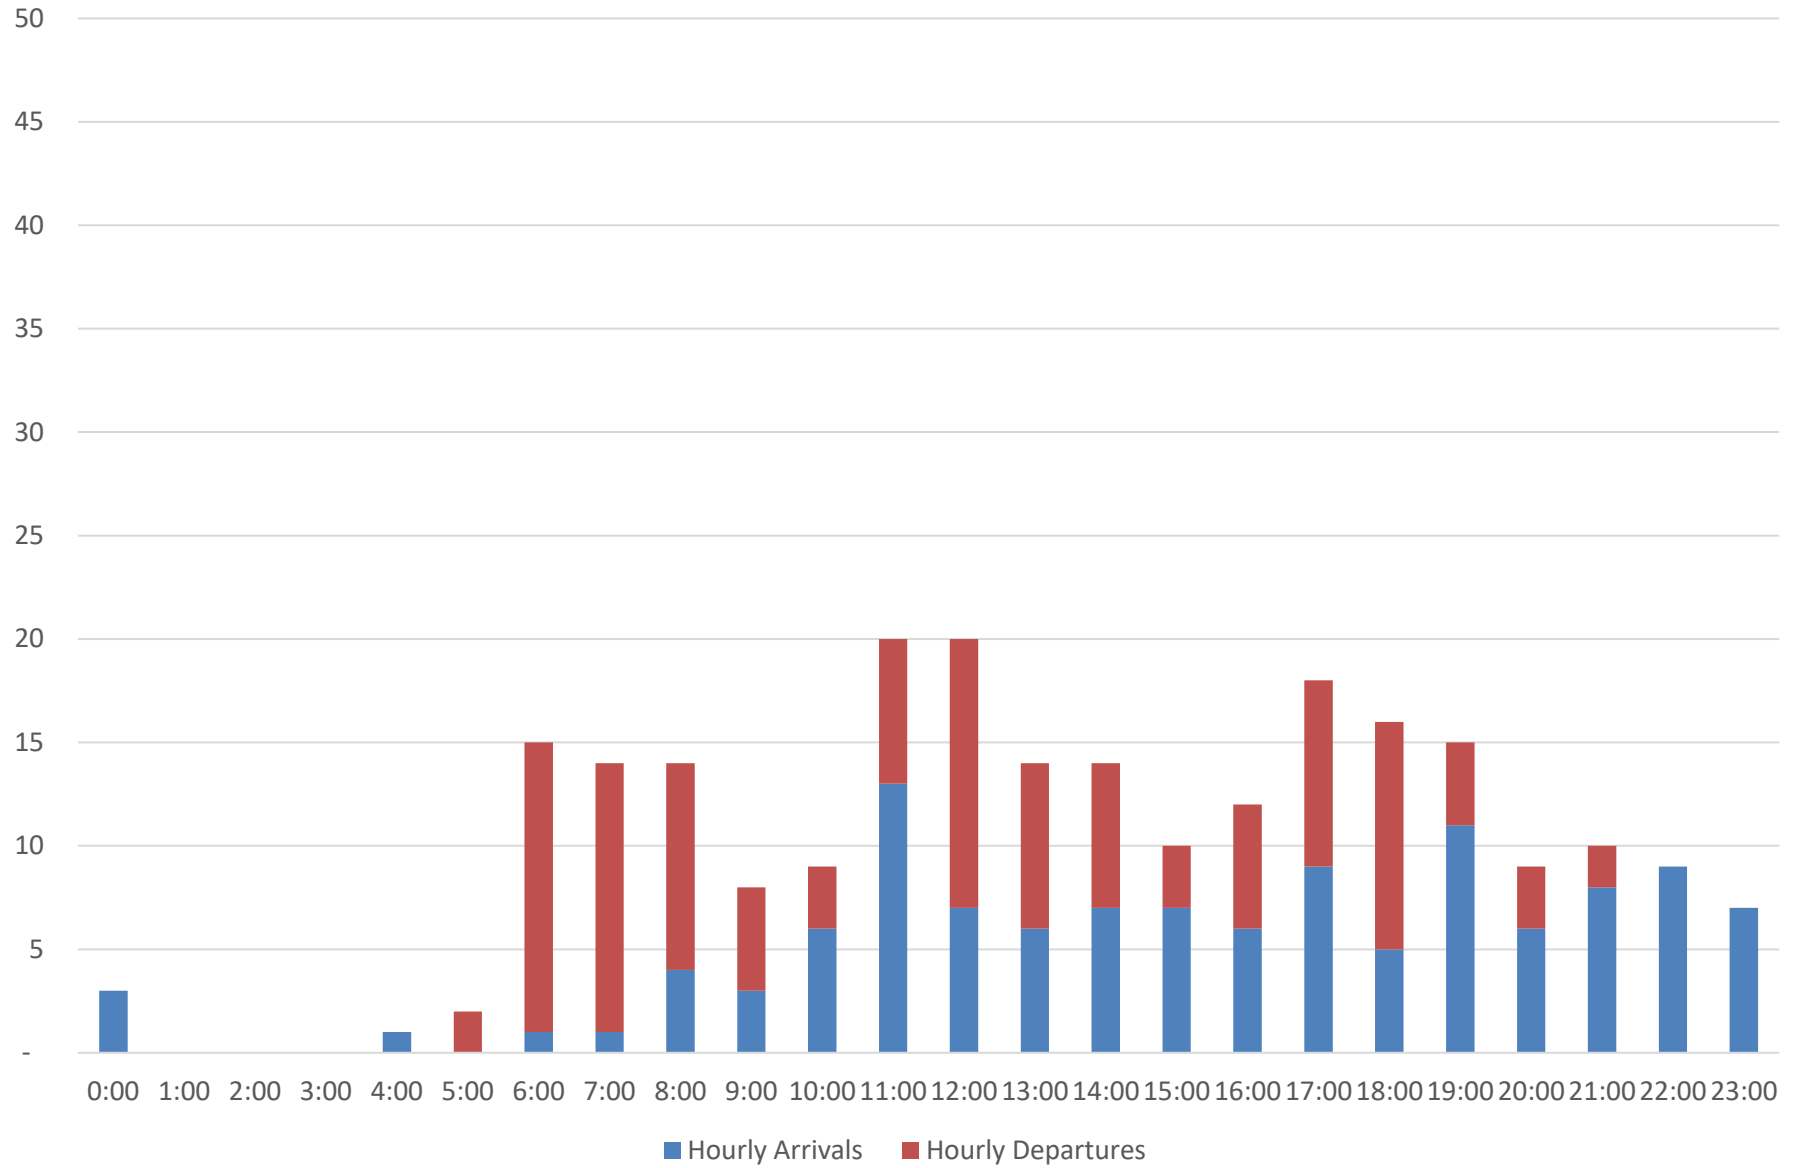

Arrivals By Day

	8-Jan	9-Jan	10-Jan	11-Jan	12-Jan	13-Jan	14-Jan	Weekly Total	%
AA	29	28	30	30	30	29	27	203	27%
AC	1	1	1	1	1	1	1	7	1%
AS	1	1	1	1	1	0	1	6	1%
BA	1	0	1	0	1	1	0	4	1%
DL	41	34	37	41	42	31	34	260	34%
F9	15	11	13	12	14	13	13	91	12%
G4	8	0	0	10	10	2	11	41	5%
MX	0	2	0	2	0	0	2	6	1%
SY	0	0	0	0	0	0	0	0	0%
UA	15	15	14	15	15	14	14	102	13%
VB	0	0	0	0	0	1	0	1	0%
WG	0	0	0	0	0	0	0	0	0%
WN	6	6	6	6	6	5	6	41	5%
Total	117	98	103	118	120	97	109	762	100%

CVG - January 8 - Scheduled Passenger and Cargo Service Hourly Arrivals and Departures

CVG - January 9 - Scheduled Passenger and Cargo Service Hourly Arrivals and Departures

CVG - January 10 - Scheduled Passenger and Cargo Service Hourly Arrivals and Departures

CVG - January 11 - Scheduled Passenger and Cargo Service Hourly Arrivals and Departures

CVG - January 12 - Scheduled Passenger and Cargo Service Hourly Arrivals and Departures

CVG - January 13 - Scheduled Passenger and Cargo Service Hourly Arrivals and Departures