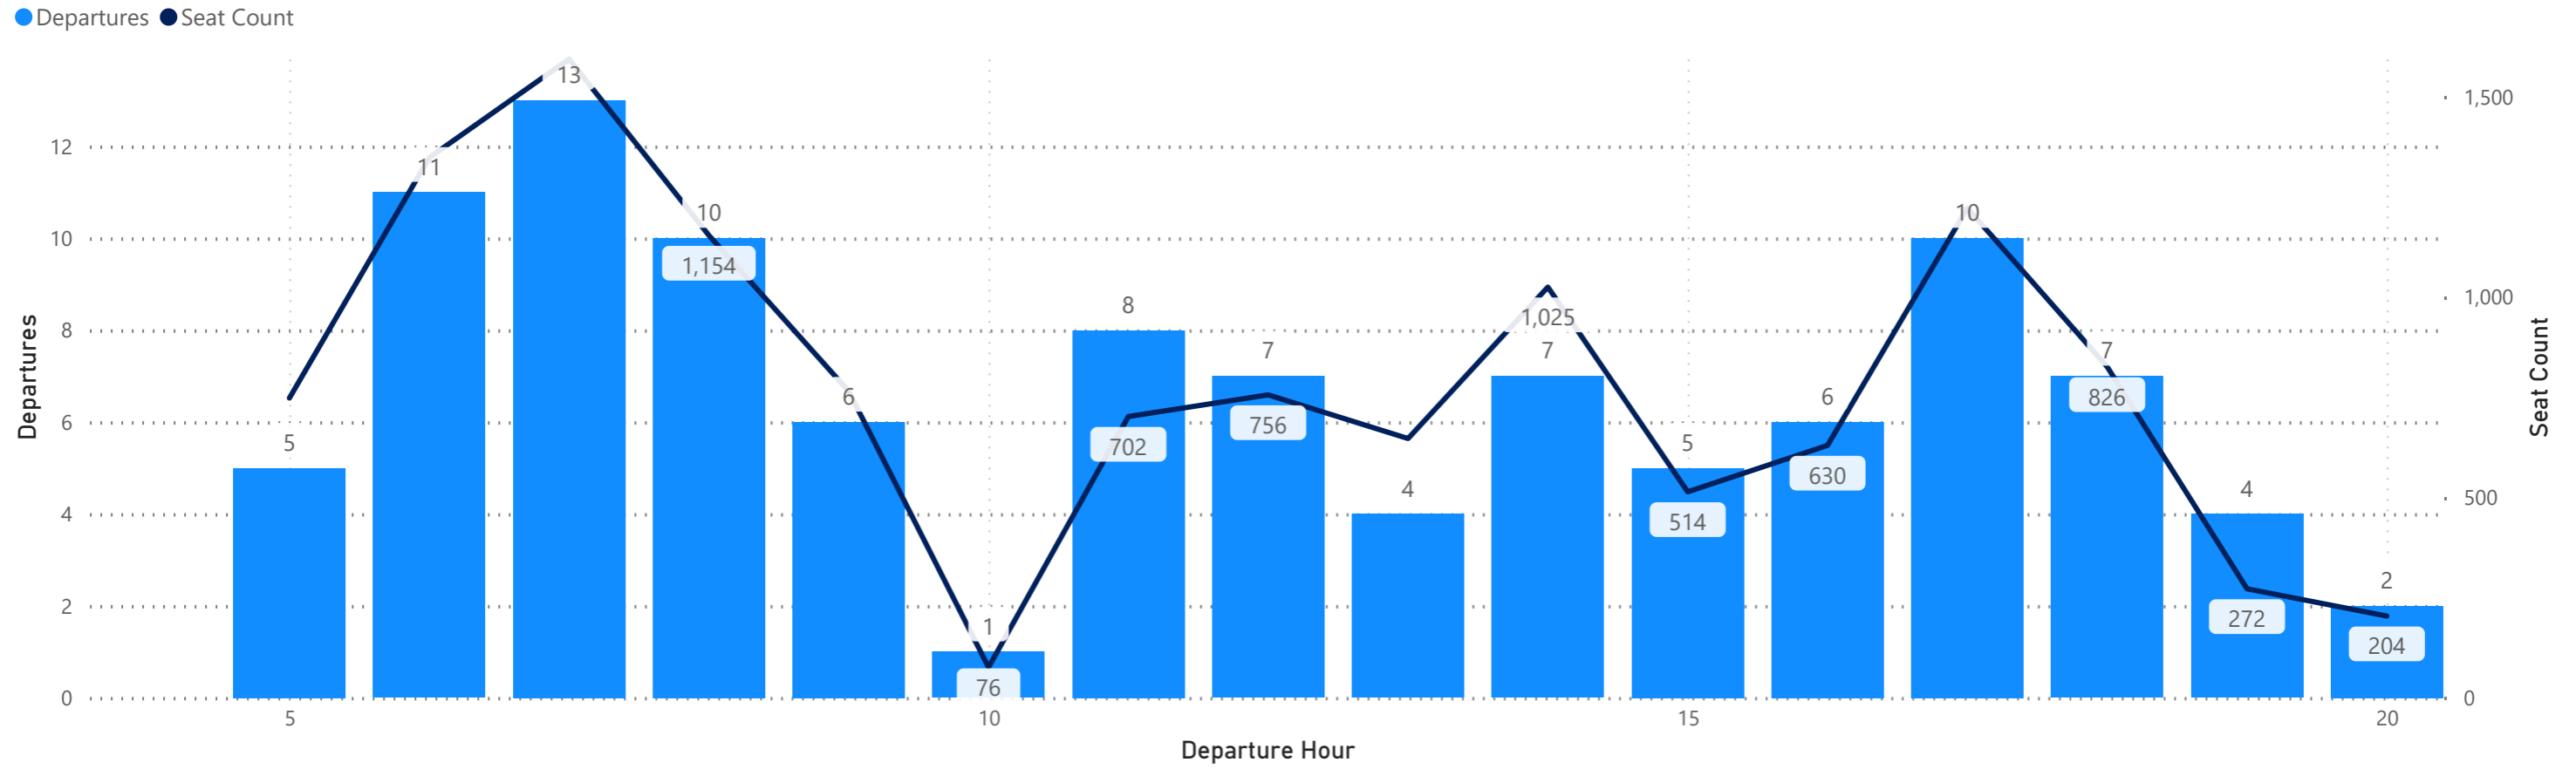

**Arrivals by Airline - Earliest and Latest**

Airline Code	AA		AS		BA		DL		F9		G4		MX		SY		UA		VB		WN	
Travel Date	Earliest	Latest	Earliest	Latest	Earliest	Latest	Earliest	Latest	Earliest	Latest	Earliest	Latest	Earliest	Latest	Earliest	Latest	Earliest	Latest	Earliest	Latest	Earliest	Latest
<b>Monday, November 04, 2024</b>	8:25	23:51	17:59	17:59	19:45	19:45	5:29	23:46	0:01	21:58	11:55	23:09					9:41	23:59			13:20	22:30
<b>Tuesday, November 05, 2024</b>	8:25	23:57	17:59	17:59			5:29	23:46	0:01	23:19							9:41	23:59			13:20	22:30
<b>Wednesday, November 06, 2024</b>	8:25	23:57	17:59	17:59	19:45	19:45	5:29	23:46	0:01	21:58			8:49	20:09			9:41	23:59			13:20	22:30
<b>Thursday, November 07, 2024</b>	8:25	23:57	17:59	17:59			5:29	23:46	0:11	23:08	12:37	22:22	20:10	20:10	12:22	12:22	9:41	23:59			0:05	22:35
<b>Friday, November 08, 2024</b>	8:25	23:57	17:59	17:59	19:45	19:45	5:29	23:46	0:01	21:58	11:55	23:09					9:41	23:59			0:05	22:35
<b>Saturday, November 09, 2024</b>	8:25	23:57	17:59	17:59	19:45	19:45	5:29	23:46	0:01	23:27	12:56	20:06	8:49	20:09			9:41	23:59	19:30	19:30	12:35	22:10
<b>Sunday, November 10, 2024</b>	8:25	23:57	17:59	17:59			5:29	23:46	0:11	23:08	12:37	22:22	20:10	20:10	18:48	18:48	9:41	23:59			0:05	22:35

Hourly Departures

Hourly Arrivals

**Hourly Departures**

**Hourly Arrivals**