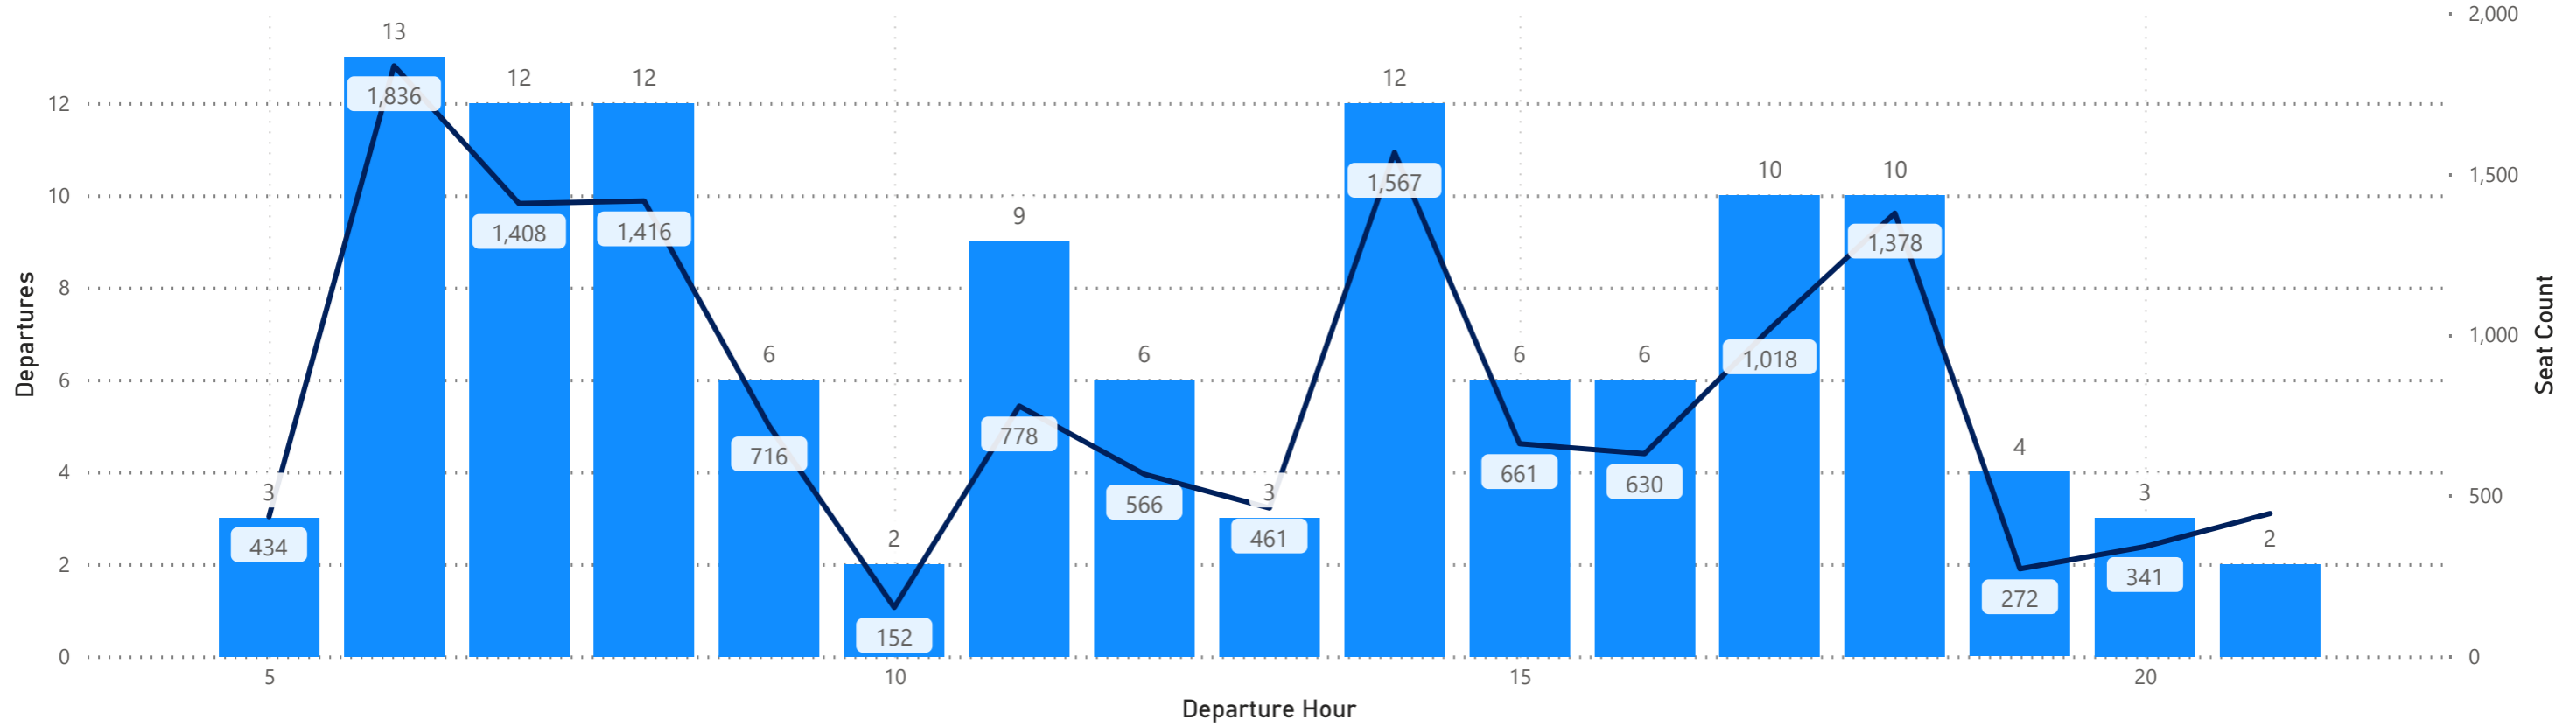

**Arrivals by Airline - Earliest and Latest**

Airline Code	AA		AS		BA		DL		F9		G4		MX		SY		UA		VB		WN	
Travel Date	Earliest	Latest	Earliest	Latest	Earliest	Latest	Earliest	Latest	Earliest	Latest	Earliest	Latest	Earliest	Latest	Earliest	Latest	Earliest	Latest	Earliest	Latest	Earliest	Latest
<b>Monday, November 04, 2024</b>	8:25	23:51	17:59	17:59	19:45	19:45	5:29	23:46	0:01	21:58	11:55	23:09					9:41	23:59			13:20	22:30
<b>Tuesday, November 05, 2024</b>	8:25	23:57	17:59	17:59			5:29	23:46	0:01	23:19							9:41	23:59			13:20	22:30
<b>Wednesday, November 06, 2024</b>	8:25	23:57	17:59	17:59	19:45	19:45	5:29	23:46	0:01	21:58			8:49	20:09			9:41	23:59			13:20	22:30
<b>Thursday, November 07, 2024</b>	8:25	23:57	17:59	17:59			5:29	23:46	0:11	23:08	12:37	22:22	20:10	20:10	12:22	12:22	9:41	23:59			0:05	22:35
<b>Friday, November 08, 2024</b>	8:25	23:57	17:59	17:59	19:45	19:45	5:29	23:46	0:01	21:58	11:55	23:09					9:41	23:59			0:05	22:35
<b>Saturday, November 09, 2024</b>	8:25	23:57	17:59	17:59	19:45	19:45	5:29	23:46	0:01	23:27	12:56	20:06	8:49	20:09			9:41	23:59	19:30	19:30	12:35	22:10
<b>Sunday, November 10, 2024</b>	8:25	23:57	17:59	17:59			5:29	23:46	0:11	23:08	12:37	22:22	20:10	20:10	18:48	18:48	9:41	23:59			0:05	22:35

Hourly Departures

Hourly Arrivals

**Hourly Departures**

**Hourly Arrivals**

### Hourly Departures

● Departures ● Seat Count