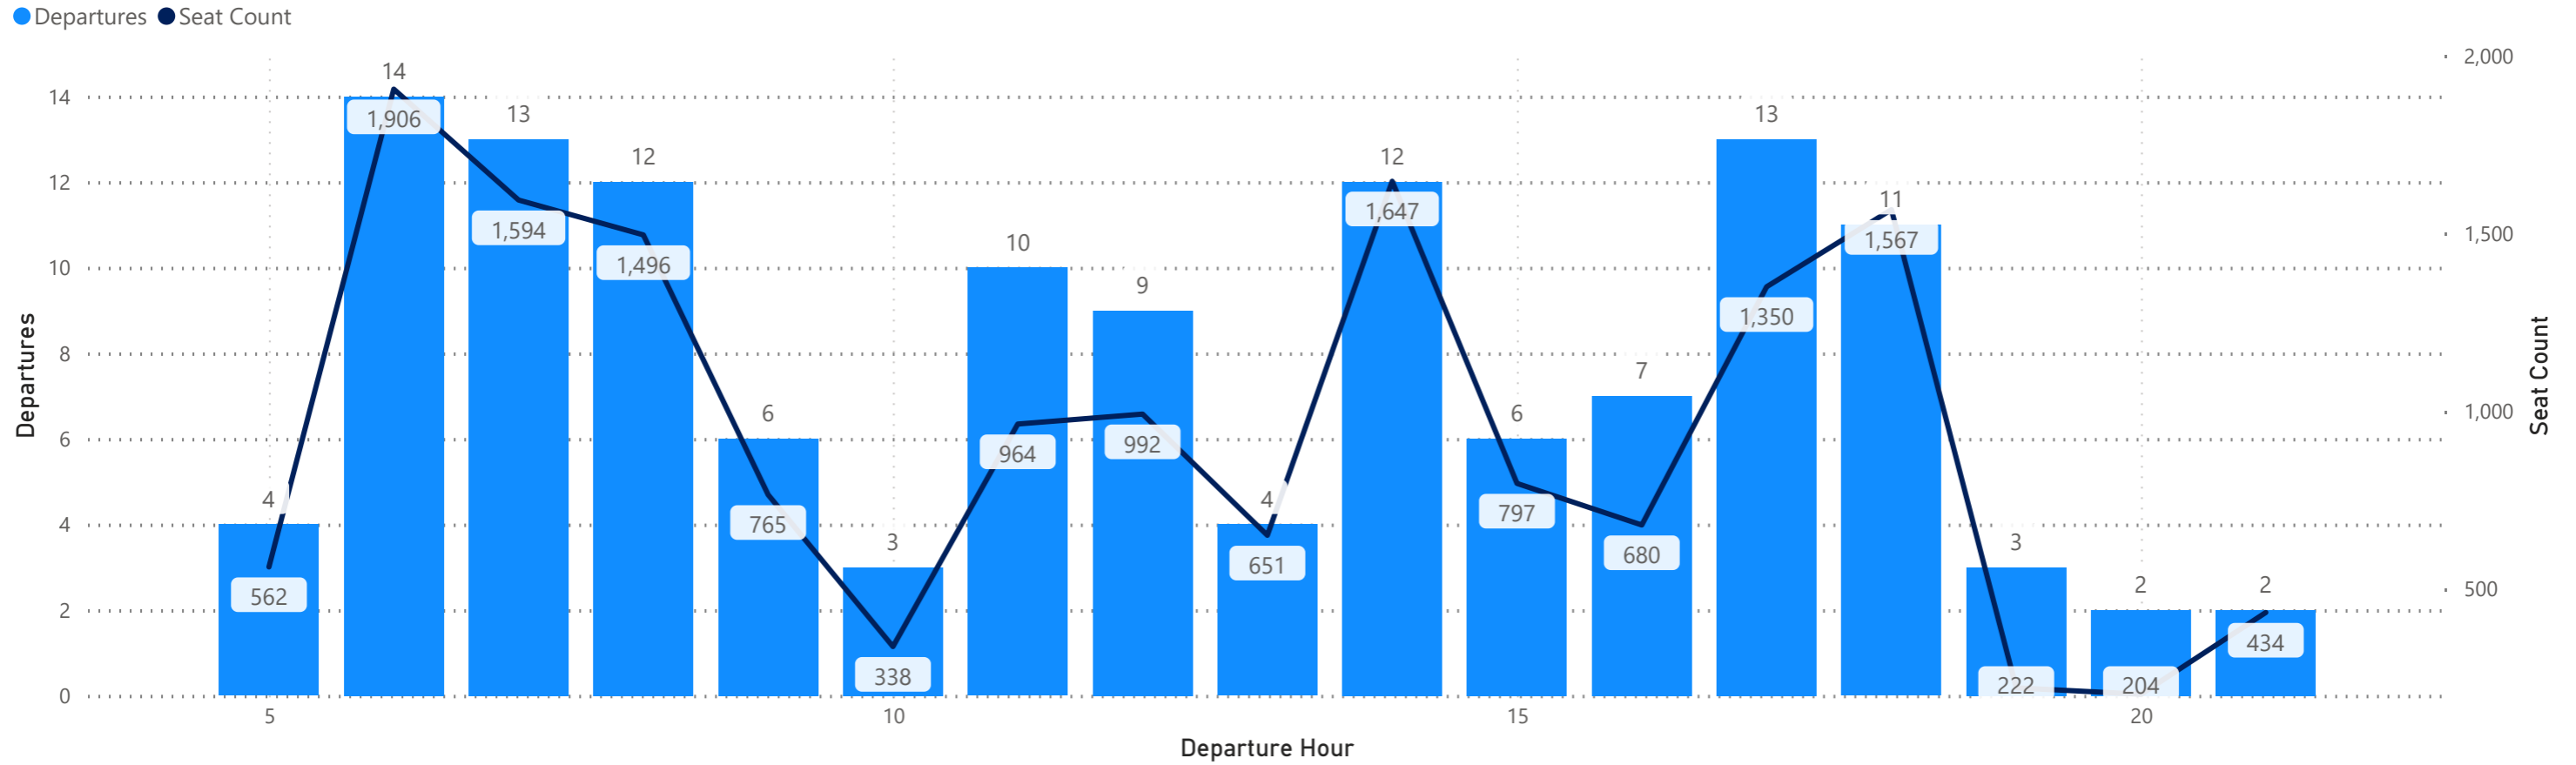

Hourly Departures