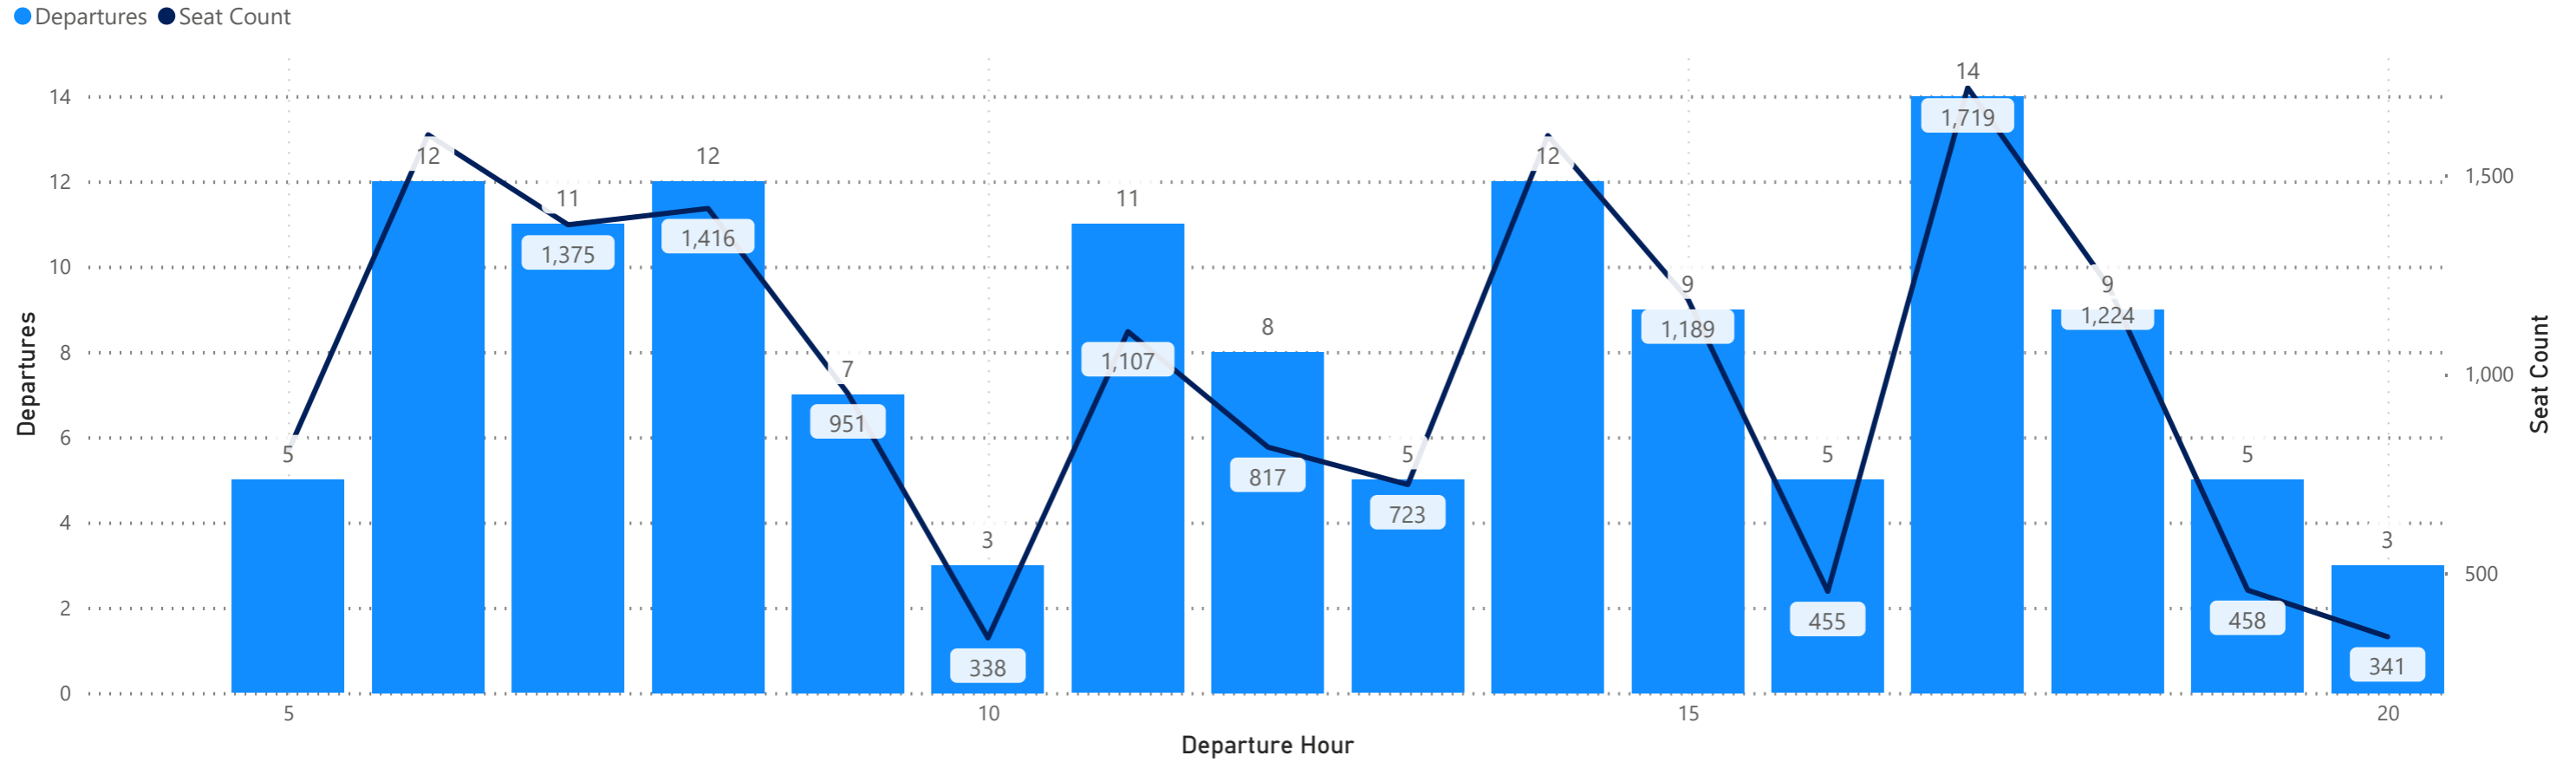

**Arrivals by Airline - Earliest and Latest**

Airline Code	AA		AS		BA		DL		F9		G4		MX		SY		UA		VB		WN	
Travel Date	Earliest	Latest	Earliest	Latest	Earliest	Latest	Earliest	Latest	Earliest	Latest	Earliest	Latest	Earliest	Latest	Earliest	Latest	Earliest	Latest	Earliest	Latest	Earliest	Latest
<b>Monday, November 04, 2024</b>	8:25	23:51	17:59	17:59	19:45	19:45	5:29	23:46	0:01	21:58	11:55	23:09					9:41	23:59			13:20	22:30
<b>Tuesday, November 05, 2024</b>	8:25	23:57	17:59	17:59			5:29	23:46	0:01	23:19							9:41	23:59			13:20	22:30
<b>Wednesday, November 06, 2024</b>	8:25	23:57	17:59	17:59	19:45	19:45	5:29	23:46	0:01	21:58			8:49	20:09			9:41	23:59			13:20	22:30
<b>Thursday, November 07, 2024</b>	8:25	23:57	17:59	17:59			5:29	23:46	0:11	23:08	12:37	22:22	20:10	20:10	12:22	12:22	9:41	23:59			0:05	22:35
<b>Friday, November 08, 2024</b>	8:25	23:57	17:59	17:59	19:45	19:45	5:29	23:46	0:01	21:58	11:55	23:09					9:41	23:59			0:05	22:35
<b>Saturday, November 09, 2024</b>	8:25	23:57	17:59	17:59	19:45	19:45	5:29	23:46	0:01	23:27	12:56	20:06	8:49	20:09			9:41	23:59	19:30	19:30	12:35	22:10
<b>Sunday, November 10, 2024</b>	8:25	23:57	17:59	17:59			5:29	23:46	0:11	23:08	12:37	22:22	20:10	20:10	18:48	18:48	9:41	23:59			0:05	22:35

### Hourly Departures

### Hourly Arrivals

Hourly Departures

Departures Seat Count

Hourly Arrivals

Arrivals Seat Cont

Hourly Departures

Departures Seat Count

Hourly Arrivals

Arrivals Seat Count

Hourly Departures

Hourly Arrivals