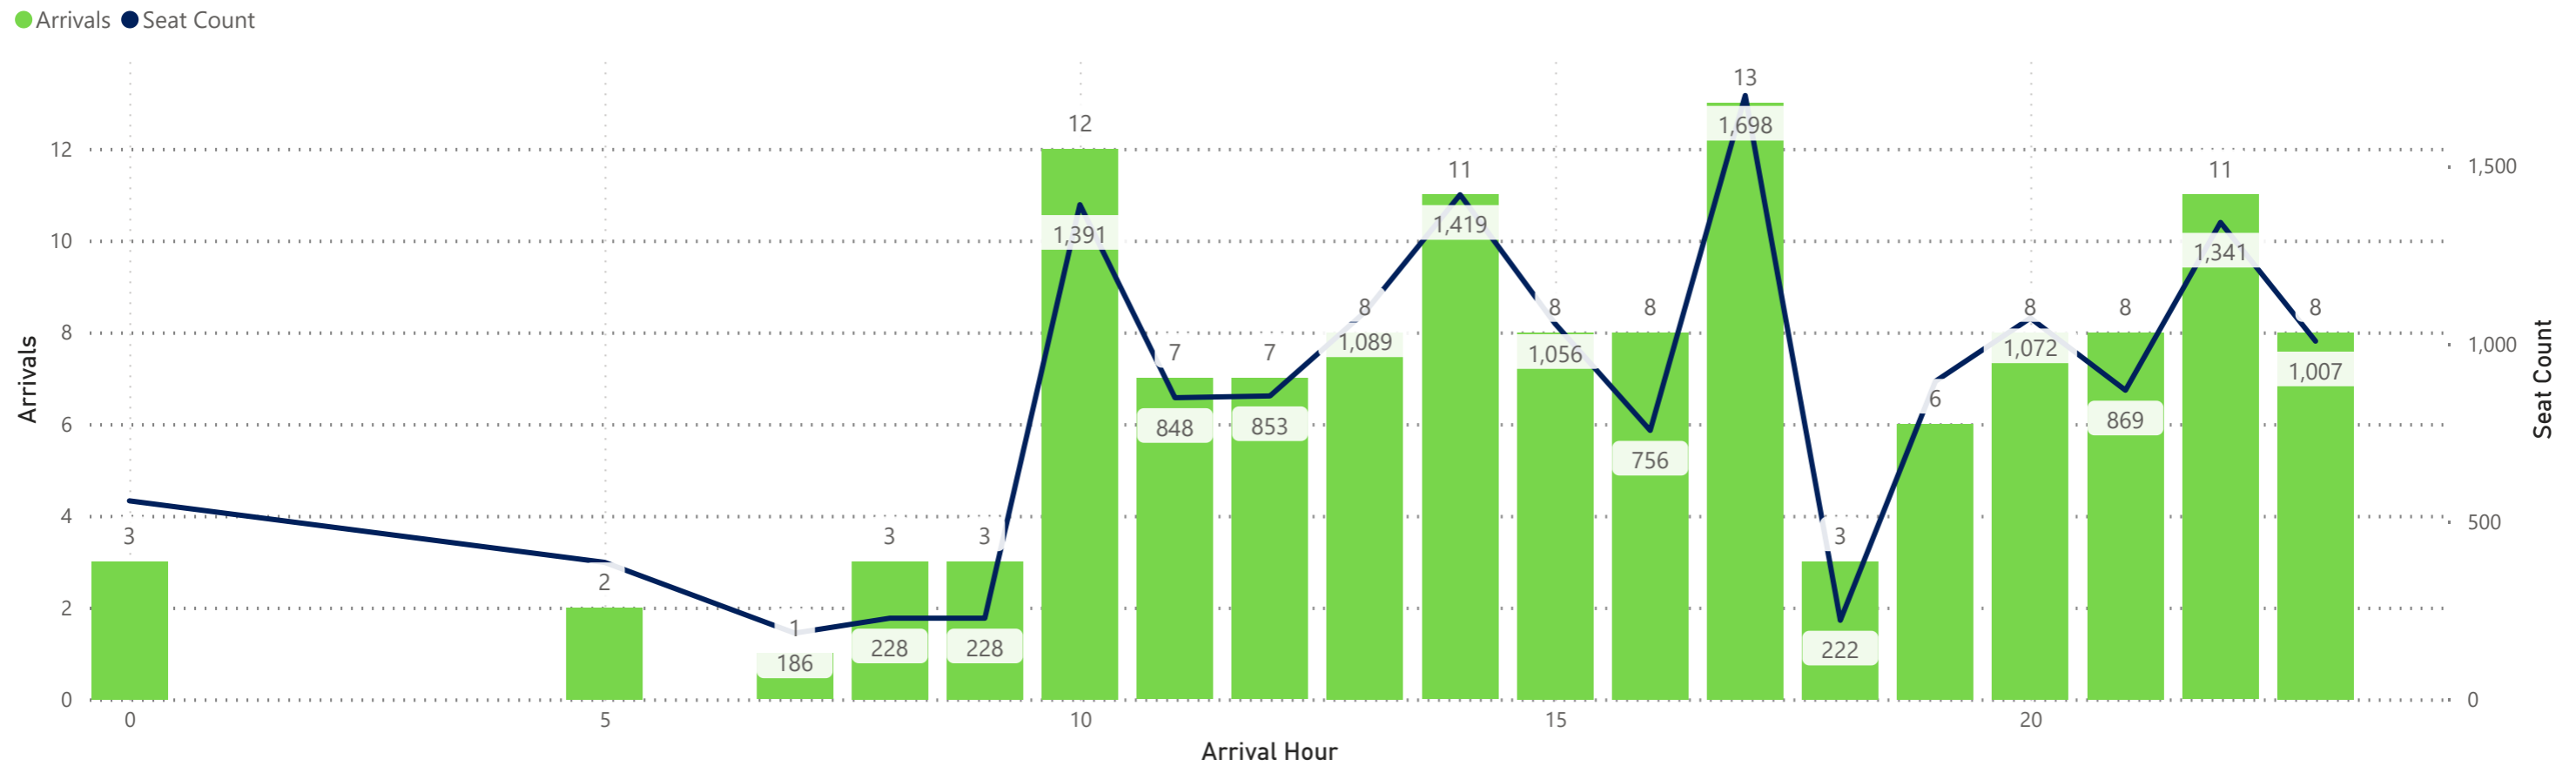

Hourly Arrivals