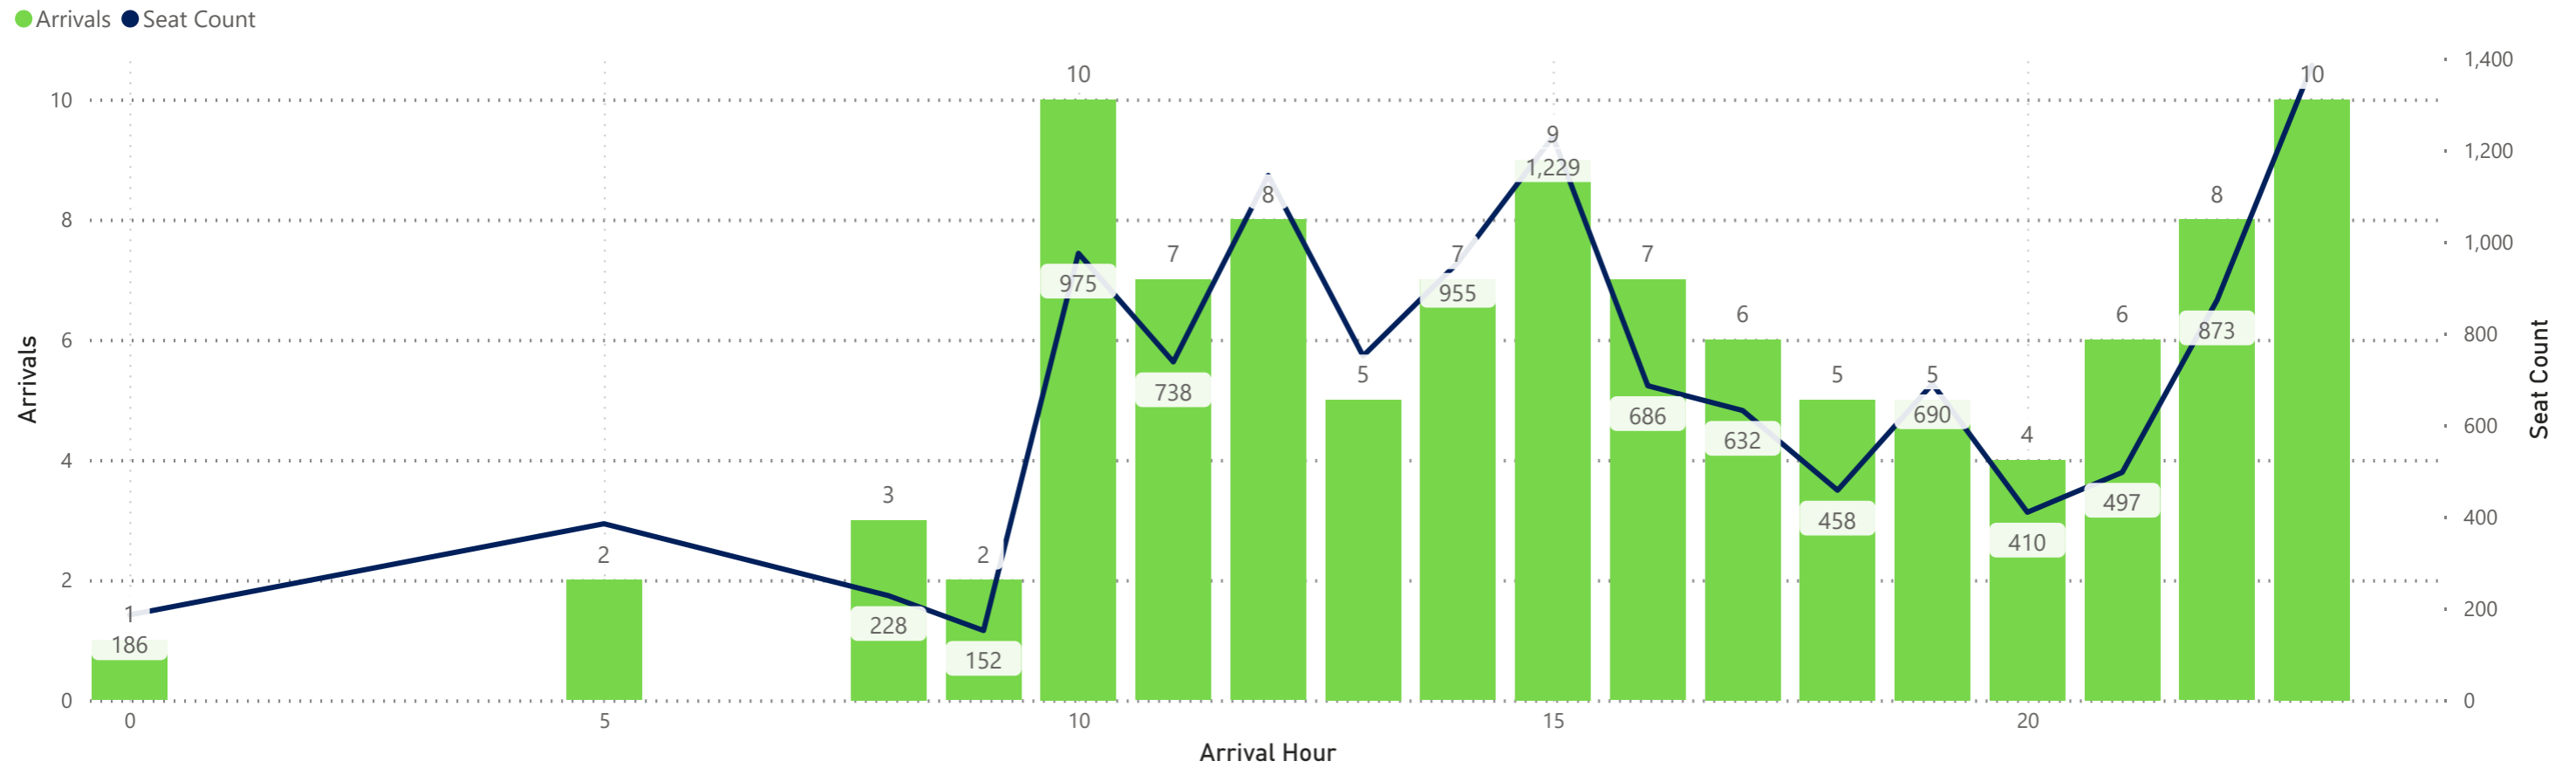

**Arrivals by Airline - Earliest and Latest**

Airline Code	AA		AS		BA		DL		F9		G4		MX		SY		UA		VB		WN	
Travel Date	Earliest	Latest	Earliest	Latest	Earliest	Latest	Earliest	Latest	Earliest	Latest	Earliest	Latest	Earliest	Latest	Earliest	Latest	Earliest	Latest	Earliest	Latest	Earliest	Latest
<b>Monday, November 04, 2024</b>	8:25	23:51	17:59	17:59	19:45	19:45	5:29	23:46	0:01	21:58	11:55	23:09					9:41	23:59			13:20	22:30
<b>Tuesday, November 05, 2024</b>	8:25	23:57	17:59	17:59			5:29	23:46	0:01	23:19							9:41	23:59			13:20	22:30
<b>Wednesday, November 06, 2024</b>	8:25	23:57	17:59	17:59	19:45	19:45	5:29	23:46	0:01	21:58			8:49	20:09			9:41	23:59			13:20	22:30
<b>Thursday, November 07, 2024</b>	8:25	23:57	17:59	17:59			5:29	23:46	0:11	23:08	12:37	22:22	20:10	20:10	12:22	12:22	9:41	23:59			0:05	22:35
<b>Friday, November 08, 2024</b>	8:25	23:57	17:59	17:59	19:45	19:45	5:29	23:46	0:01	21:58	11:55	23:09					9:41	23:59			0:05	22:35
<b>Saturday, November 09, 2024</b>	8:25	23:57	17:59	17:59	19:45	19:45	5:29	23:46	0:01	23:27	12:56	20:06	8:49	20:09			9:41	23:59	19:30	19:30	12:35	22:10
<b>Sunday, November 10, 2024</b>	8:25	23:57	17:59	17:59			5:29	23:46	0:11	23:08	12:37	22:22	20:10	20:10	18:48	18:48	9:41	23:59			0:05	22:35

Hourly Departures

Hourly Arrivals

**Hourly Departures**

**Hourly Arrivals**

### Hourly Departures

● Departures ● Seat Count

### Hourly Departures