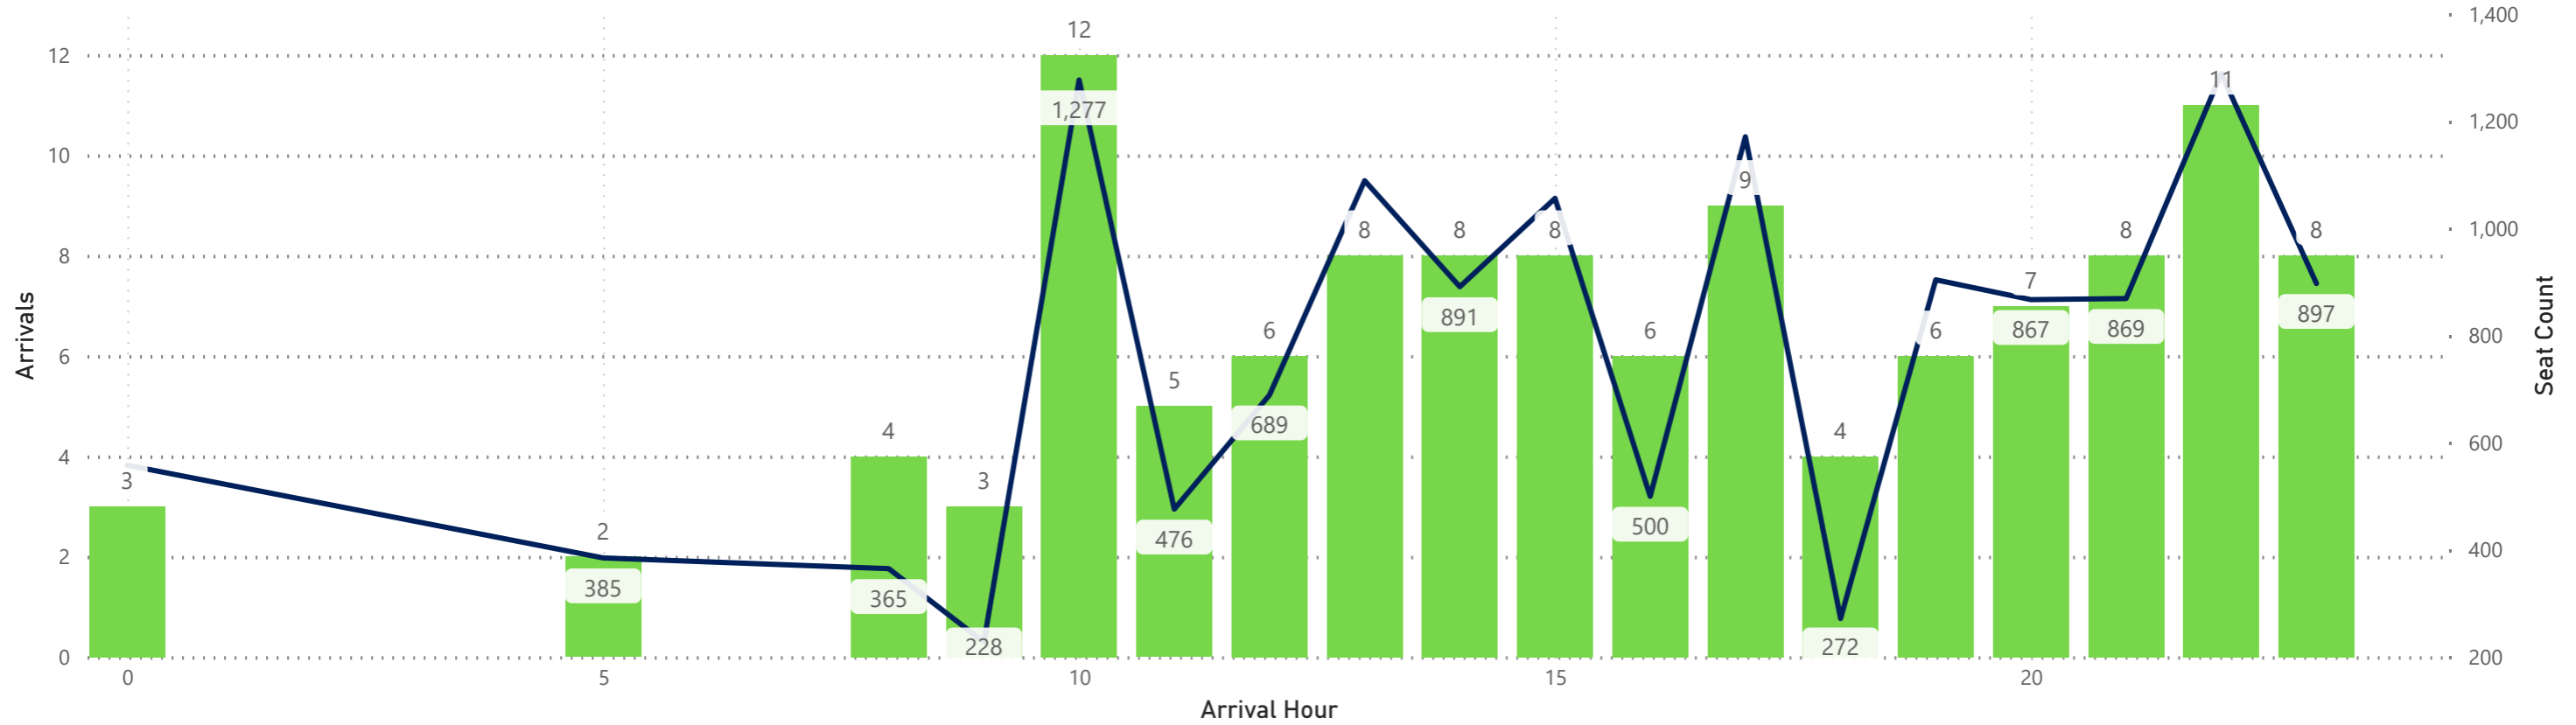

**Arrivals by Airline - Earliest and Latest**

Airline Code	AA		AS		BA		DL		F9		G4		MX		SY		UA		VB		WN	
Travel Date	Earliest	Latest	Earliest	Latest	Earliest	Latest	Earliest	Latest	Earliest	Latest	Earliest	Latest	Earliest	Latest	Earliest	Latest	Earliest	Latest	Earliest	Latest	Earliest	Latest
<b>Monday, November 04, 2024</b>	8:25	23:51	17:59	17:59	19:45	19:45	5:29	23:46	0:01	21:58	11:55	23:09					9:41	23:59			13:20	22:30
<b>Tuesday, November 05, 2024</b>	8:25	23:57	17:59	17:59			5:29	23:46	0:01	23:19							9:41	23:59			13:20	22:30
<b>Wednesday, November 06, 2024</b>	8:25	23:57	17:59	17:59	19:45	19:45	5:29	23:46	0:01	21:58			8:49	20:09			9:41	23:59			13:20	22:30
<b>Thursday, November 07, 2024</b>	8:25	23:57	17:59	17:59			5:29	23:46	0:11	23:08	12:37	22:22	20:10	20:10	12:22	12:22	9:41	23:59			0:05	22:35
<b>Friday, November 08, 2024</b>	8:25	23:57	17:59	17:59	19:45	19:45	5:29	23:46	0:01	21:58	11:55	23:09					9:41	23:59			0:05	22:35
<b>Saturday, November 09, 2024</b>	8:25	23:57	17:59	17:59	19:45	19:45	5:29	23:46	0:01	23:27	12:56	20:06	8:49	20:09			9:41	23:59	19:30	19:30	12:35	22:10
<b>Sunday, November 10, 2024</b>	8:25	23:57	17:59	17:59			5:29	23:46	0:11	23:08	12:37	22:22	20:10	20:10	18:48	18:48	9:41	23:59			0:05	22:35

Hourly Departures

Hourly Arrivals

**Hourly Departures**

**Hourly Arrivals**

### Hourly Departures

● Departures ● Seat Count

### Hourly Departures