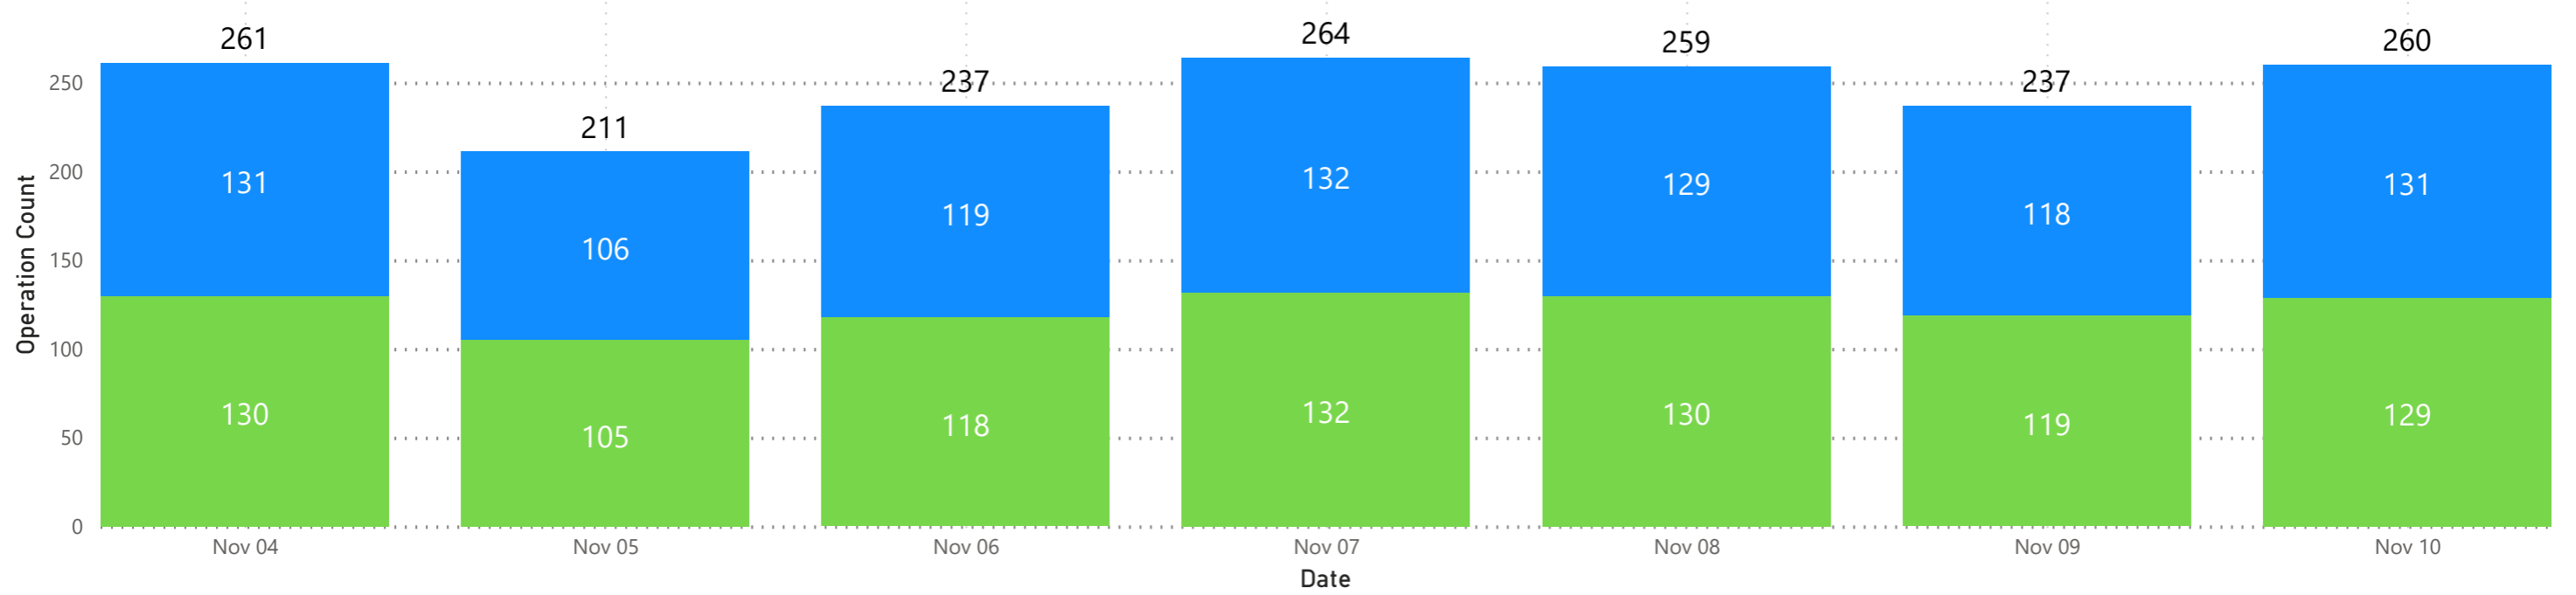

CVG Flight Schedule Summary

Daily Operations and Daily Scheduled Seats

● Arrivals ● Departures