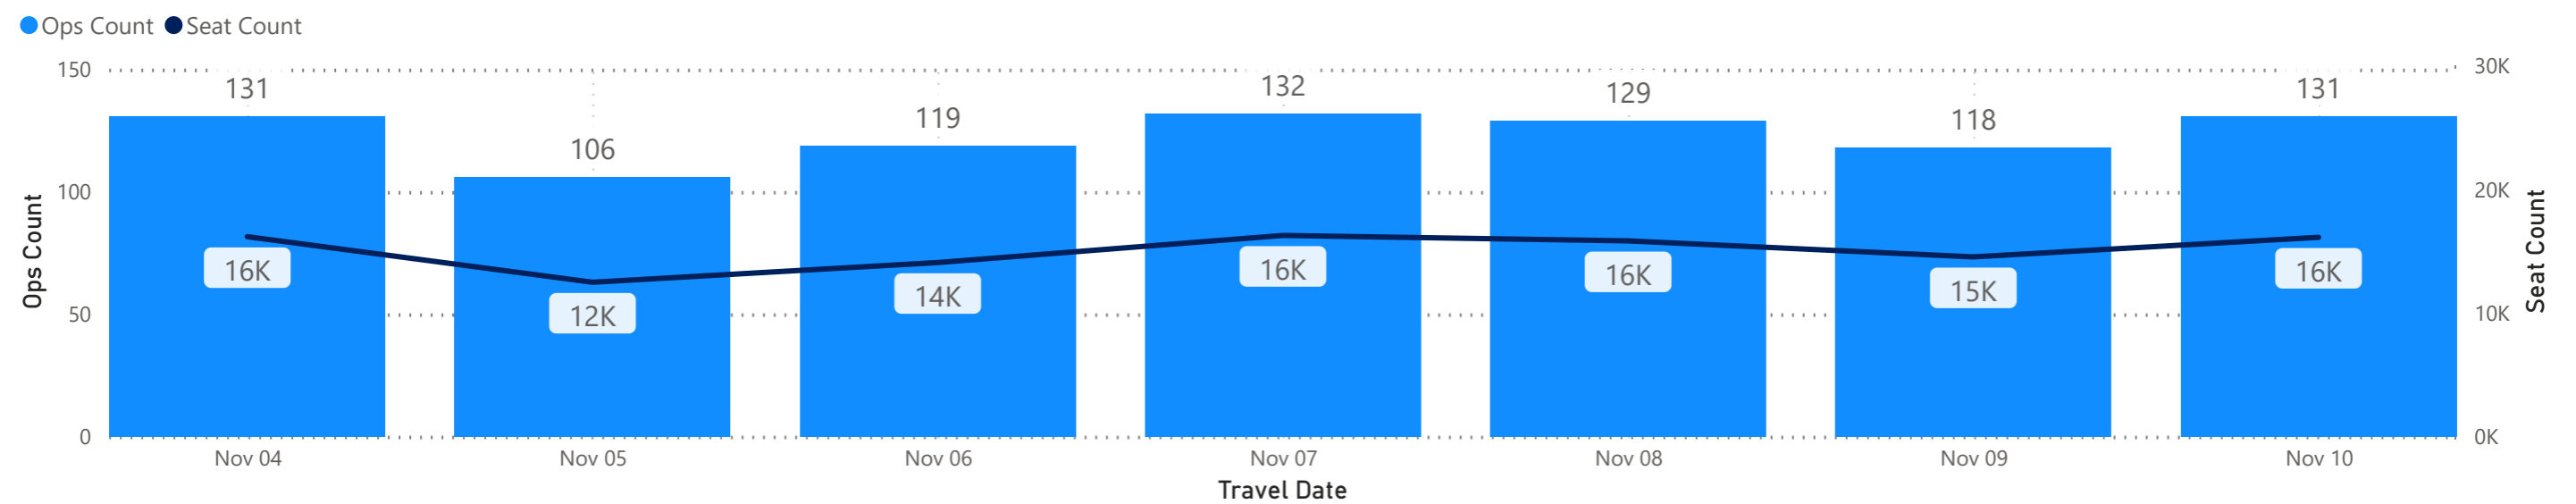

Scheduled Departures and Seats by Hour

Travel Date	Monday, November 04, 2024		Tuesday, November 05, 2024		Wednesday, November 06, 2024		Thursday, November 07, 2024		Friday, November 08, 2024		Saturday, November 09, 2024		Sunday, November 10, 2024	
Hour	Ops	Seats	Ops	Seats	Ops	Seats	Ops	Seats	Ops	Seats	Ops	Seats	Ops	Seats
0														
1														
2														
3														
4														
5	4	562	5	748	3	434	5	806	3	434	3	391	5	806
6	14	1,906	11	1,348	13	1,836	12	1,491	15	2,049	12	1,655	12	1,601
7	13	1,594	13	1,594	12	1,408	12	1,451	12	1,451	11	1,364	11	1,375
8	12	1,496	10	1,154	12	1,416	12	1,416	14	1,758	11	1,230	12	1,416
9	6	765	6	765	6	716	7	951	5	566	7	902	7	951
10	3	338	1	76	2	152	3	338	3	338	3	338	3	338
11	10	964	8	702	9	778	11	1,107	10	1,031	9	874	11	1,107
12	9	992	7	756	6	566	8	817	9	1,003	7	642	8	817
13	4	651	4	647	3	461	5	833	4	691	5	760	5	723
14	12	1,647	7	1,025	12	1,567	12	1,599	14	1,941	12	1,590	12	1,599
15	6	797	5	514	6	661	9	1,189	6	661	7	836	9	1,189
16	7	680	6	630	6	630	5	455	5	455	4	484	5	455
17	13	1,350	10	1,222	10	1,018	15	2,000	12	1,341	10	1,283	14	1,719
18	11	1,567	7	826	10	1,378	9	1,205	10	1,421	6	787	9	1,224
19	3	222	4	272	4	272	4	272	4	272	6	624	5	458
20	2	204	2	204	3	341	3	341	2	204	3	341	3	341
21	2	434			2	444			1	214	2	434		
22														
23														
Total	131	16,169	106	12,483	119	14,078	132	16,271	129	15,830	118	14,535	131	16,119

Departures

Hour and Ops Count by Date