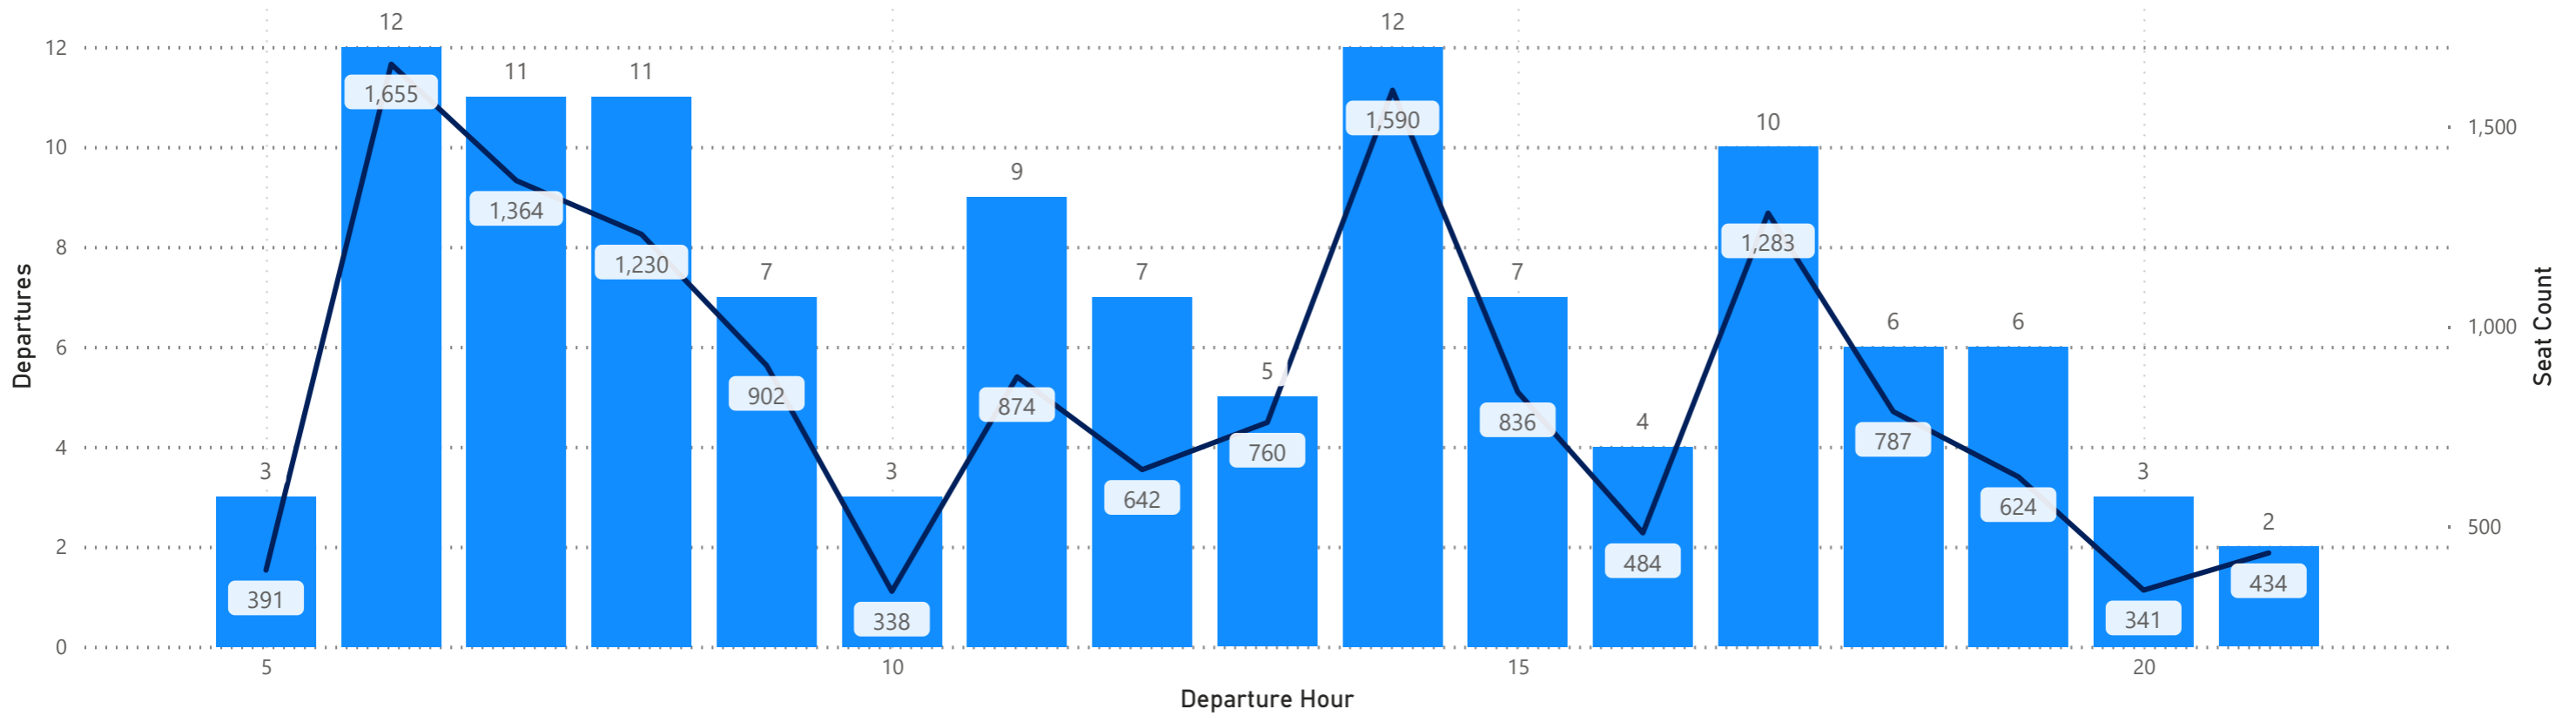

**Arrivals by Airline - Earliest and Latest**

Airline Code	AA		AS		BA		DL		F9		G4		MX		SY		UA		VB		WN	
Travel Date	Earliest	Latest	Earliest	Latest	Earliest	Latest	Earliest	Latest	Earliest	Latest	Earliest	Latest	Earliest	Latest	Earliest	Latest	Earliest	Latest	Earliest	Latest	Earliest	Latest
<b>Monday, November 04, 2024</b>	8:25	23:51	17:59	17:59	19:45	19:45	5:29	23:46	0:01	21:58	11:55	23:09					9:41	23:59			13:20	22:30
<b>Tuesday, November 05, 2024</b>	8:25	23:57	17:59	17:59			5:29	23:46	0:01	23:19							9:41	23:59			13:20	22:30
<b>Wednesday, November 06, 2024</b>	8:25	23:57	17:59	17:59	19:45	19:45	5:29	23:46	0:01	21:58			8:49	20:09			9:41	23:59			13:20	22:30
<b>Thursday, November 07, 2024</b>	8:25	23:57	17:59	17:59			5:29	23:46	0:11	23:08	12:37	22:22	20:10	20:10	12:22	12:22	9:41	23:59			0:05	22:35
<b>Friday, November 08, 2024</b>	8:25	23:57	17:59	17:59	19:45	19:45	5:29	23:46	0:01	21:58	11:55	23:09					9:41	23:59			0:05	22:35
<b>Saturday, November 09, 2024</b>	8:25	23:57	17:59	17:59	19:45	19:45	5:29	23:46	0:01	23:27	12:56	20:06	8:49	20:09			9:41	23:59	19:30	19:30	12:35	22:10
<b>Sunday, November 10, 2024</b>	8:25	23:57	17:59	17:59			5:29	23:46	0:11	23:08	12:37	22:22	20:10	20:10	18:48	18:48	9:41	23:59			0:05	22:35

### Hourly Departures

### Hourly Arrivals

Hourly Departures

Departures Seat Count

Hourly Arrivals

Arrivals Seat Cont

Hourly Departures

Departures Seat Count

Hourly Arrivals

Arrivals Seat Count

Hourly Departures

Hourly Arrivals