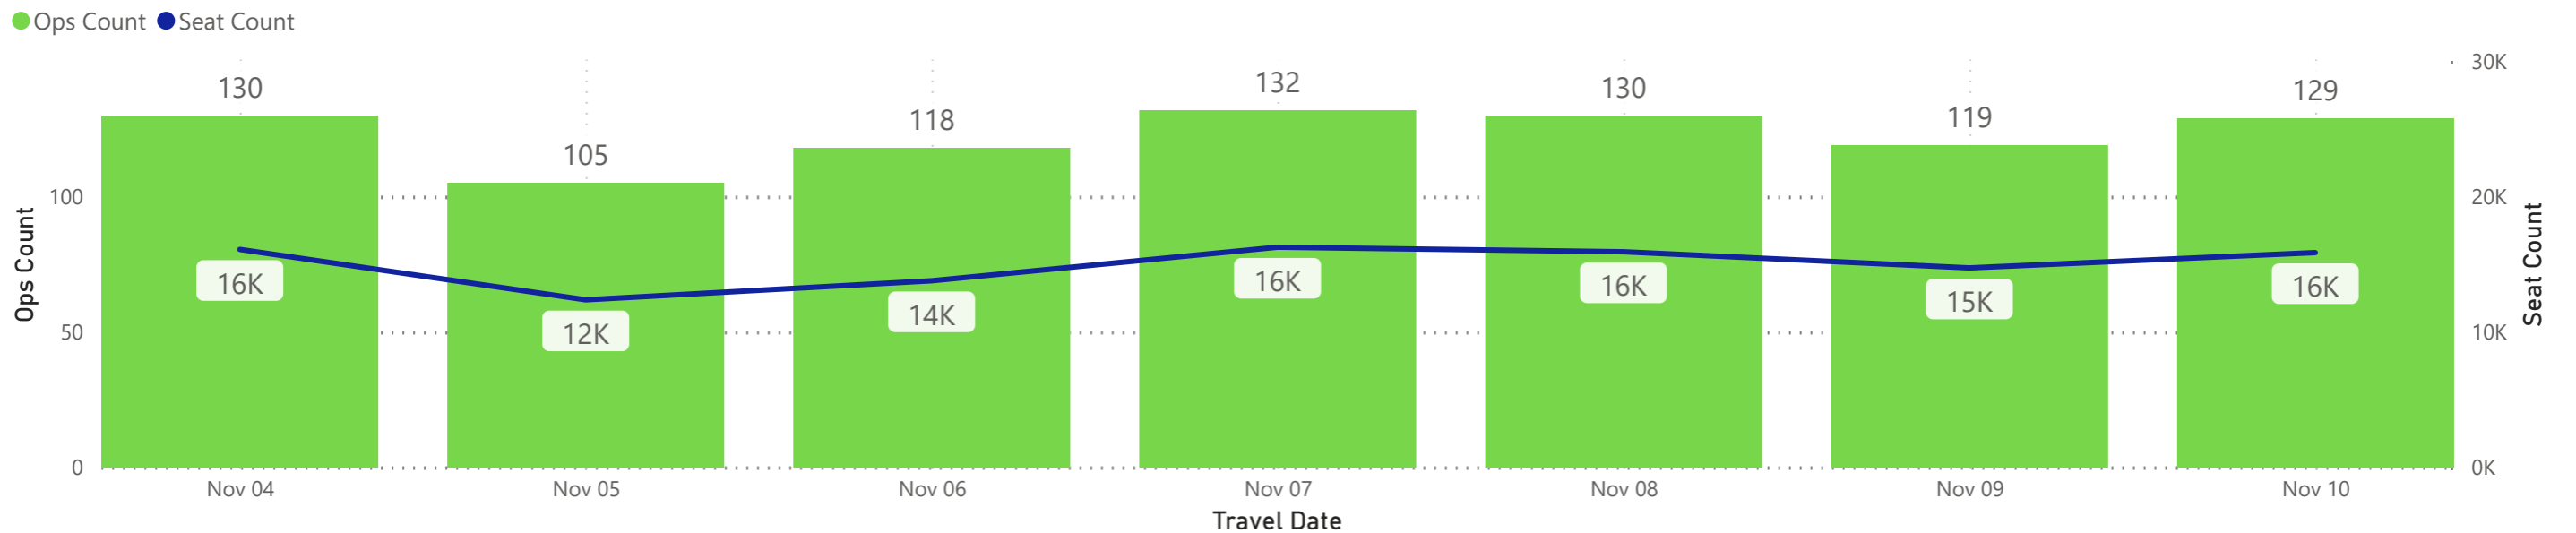

#### Departures

Hour and Ops Count by Date

CVG Flight Schedule Summary

Scheduled Arrivals and Seats by Hour

Travel Date	Monday, November 04, 2024		Tuesday, November 05, 2024		Wednesday, November 06, 2024		Thursday, November 07, 2024		Friday, November 08, 2024		Saturday, November 09, 2024		Sunday, November 10, 2024	
Hour	Ops	Seats	Ops	Seats	Ops	Seats	Ops	Seats	Ops	Seats	Ops	Seats	Ops	Seats
0	3	558	1	186	3	558	2	361	4	733	3	558	2	361
1														
2														
3														
4														
5	2	385	2	385	2	385	2	385	2	385	2	385	2	385
6														
7	1	186							1	186				
8	3	228	3	228	4	365	3	228	3	228	4	365	3	228
9	3	228	2	152	3	228	3	228	3	228	2	152	2	152
10	12	1,391	10	975	12	1,277	10	861	10	971	12	1,277	10	861
11	7	848	7	738	5	476	9	1,177	8	991	5	586	7	915
12	7	853	8	1,145	6	689	10	1,422	8	1,094	8	988	9	1,236
13	8	1,089	5	751	8	1,089	7	935	9	1,307	7	946	8	1,121
14	11	1,419	7	955	8	891	12	1,700	9	1,047	10	1,327	11	1,419
15	8	1,056	9	1,229	8	1,056	7	881	7	881	7	980	7	881
16	8	756	7	686	6	500	8	872	7	680	6	566	8	872
17	13	1,698	6	632	9	1,171	11	1,403	12	1,619	9	1,104	11	1,422
18	3	222	5	458	4	272	4	272	4	272	4	252	5	458
19	6	894	5	690	6	904	6	876	7	1,090	8	1,252	6	876
20	8	1,072	4	410	7	867	7	910	8	1,005	7	910	7	910
21	8	869	6	497	8	869	7	683	8	869	7	892	7	683
22	11	1,341	8	873	11	1,289	14	1,802	11	1,257	10	1,181	14	1,815
23	8	1,007	10	1,385	8	897	10	1,269	9	1,083	8	1,013	10	1,269
<b>Total</b>	<b>130</b>	<b>16,100</b>	<b>105</b>	<b>12,375</b>	<b>118</b>	<b>13,783</b>	<b>132</b>	<b>16,265</b>	<b>130</b>	<b>15,926</b>	<b>119</b>	<b>14,734</b>	<b>129</b>	<b>15,864</b>

Arrivals  
Hour and Ops Count by Date

## Daily Scheduled Seat Count

● Arriving Seats ● Departing Seats

Arrivals Seat Count

Hourly Departures

Hourly Arrivals