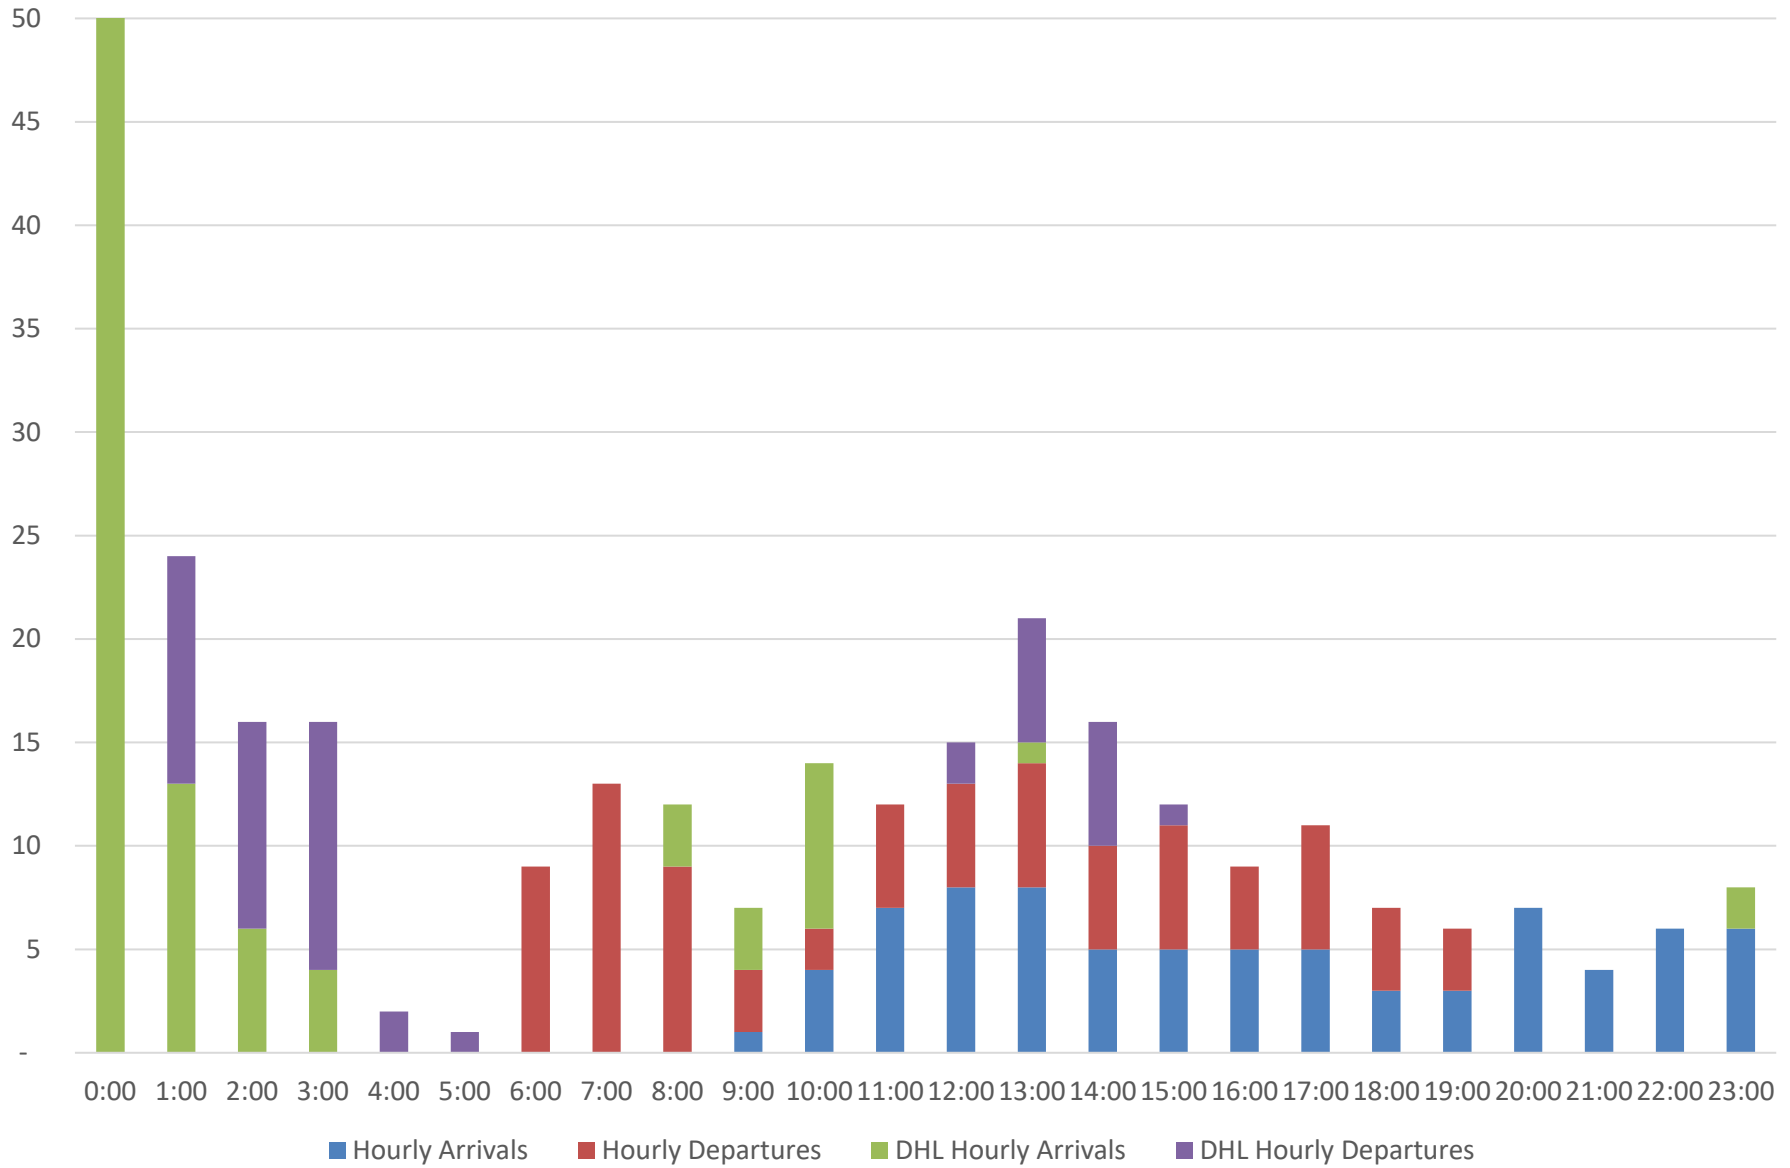

CVG Flight Schedule Summary

November 16 - November 22, 2020

Departures By Day

	16-Nov	17-Nov	18-Nov	19-Nov	20-Nov	21-Nov	22-Nov	Weekly Total	%
AA	17	8	10	17	19	17	19	107	21%
AC	0	0	0	0	0	0	0	0	0%
DL	31	23	22	30	31	30	32	199	38%
F9	6	1	0	11	11	5	12	46	9%
G4	7	1	1	11	8	7	13	48	9%
UA	12	10	10	12	12	11	12	79	15%
VB	0	0	0	0	0	0	0	0	0%
WG	0	0	0	0	0	0	0	0	0%
WN	7	3	3	7	7	6	7	40	8%
Total	80	46	46	88	88	76	95	519	100%

Airline Codes	
AA	American Airlines
AC	Air Canada
DL	Delta Airlines
F9	Frontier Airlines
G4	Allegiant Airlines
UA	United Airlines
VB	Viva Aerobus
WG	Sunwing Airlines
WN	Southwest Airlines

Arrivals By Day

	16-Nov	17-Nov	18-Nov	19-Nov	20-Nov	21-Nov	22-Nov	Weekly Total	%
AA	16	8	11	18	19	17	19	108	21%
AC	0	0	0	0	0	0	0	0	0%
DL	30	22	24	31	29	30	32	198	38%
F9	5	0	1	12	11	5	12	46	9%
G4	7	1	1	11	8	7	13	48	9%
UA	12	10	10	12	12	11	12	79	15%
VB	0	0	0	0	0	0	0	0	0%
WG	0	0	0	0	0	0	0	0	0%
WN	7	3	3	7	7	6	7	40	8%
Total	77	44	50	91	86	76	95	519	100%

CVG - November 16 - Scheduled Passenger and Cargo Service Hourly Arrivals and Departures