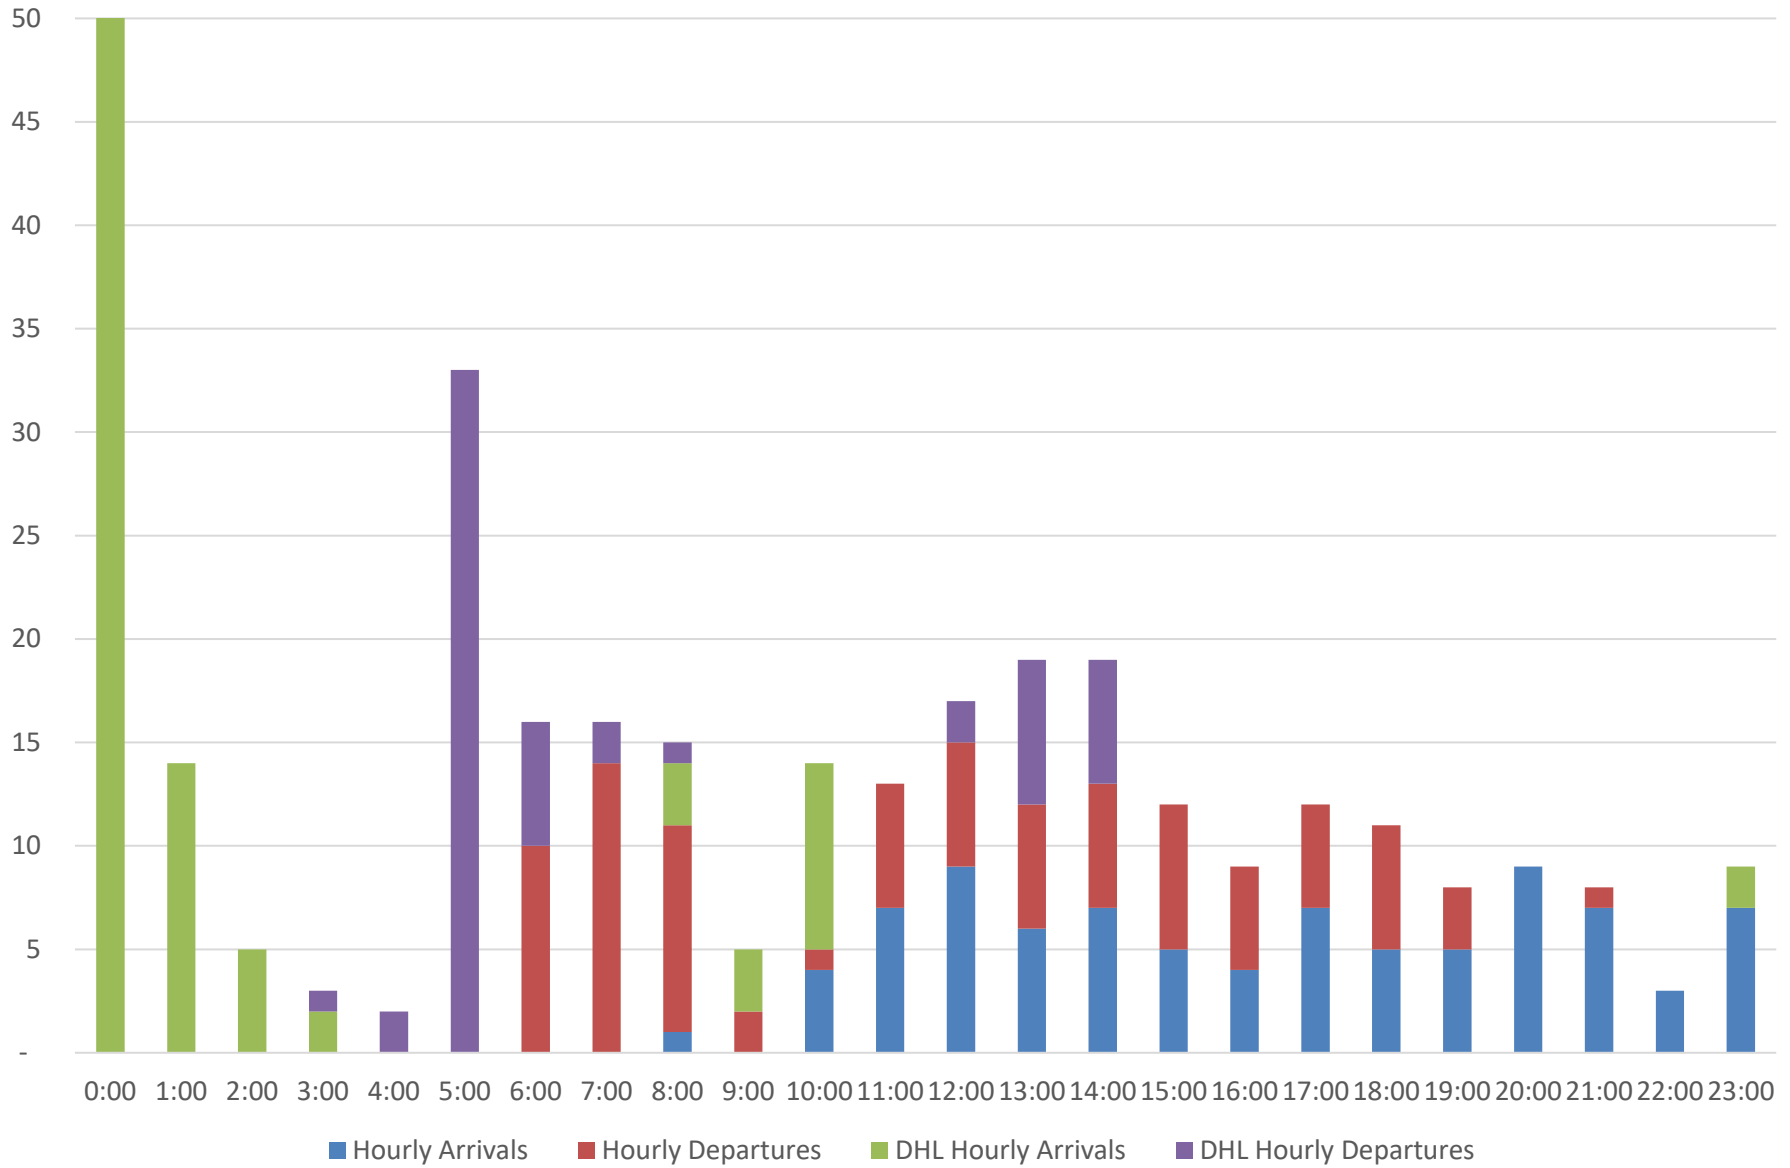

	16-Nov	17-Nov	18-Nov	19-Nov	20-Nov	21-Nov	22-Nov	Weekly Total	%
AA	16	8	11	18	19	17	19	108	21%
AC	0	0	0	0	0	0	0	0	0%
DL	30	22	24	31	29	30	32	198	38%
F9	5	0	1	12	11	5	12	46	9%
G4	7	1	1	11	8	7	13	48	9%
UA	12	10	10	12	12	11	12	79	15%
VB	0	0	0	0	0	0	0	0	0%
WG	0	0	0	0	0	0	0	0	0%
WN	7	3	3	7	7	6	7	40	8%
Total	77	44	50	91	86	76	95	519	100%

CVG - November 16 - Scheduled Passenger and Cargo Service Hourly Arrivals and Departures

CVG - November 17 - Scheduled Passenger and Cargo Service Hourly Arrivals and Departures

CVG - November 18 - Scheduled Passenger and Cargo Service Hourly Arrivals and Departures

CVG - November 19 - Scheduled Passenger and Cargo Service Hourly Arrivals and Departures

CVG - November 20 - Scheduled Passenger and Cargo Service Hourly Arrivals and Departures

CVG - November 21 - Scheduled Passenger and Cargo Service Hourly Arrivals and Departures