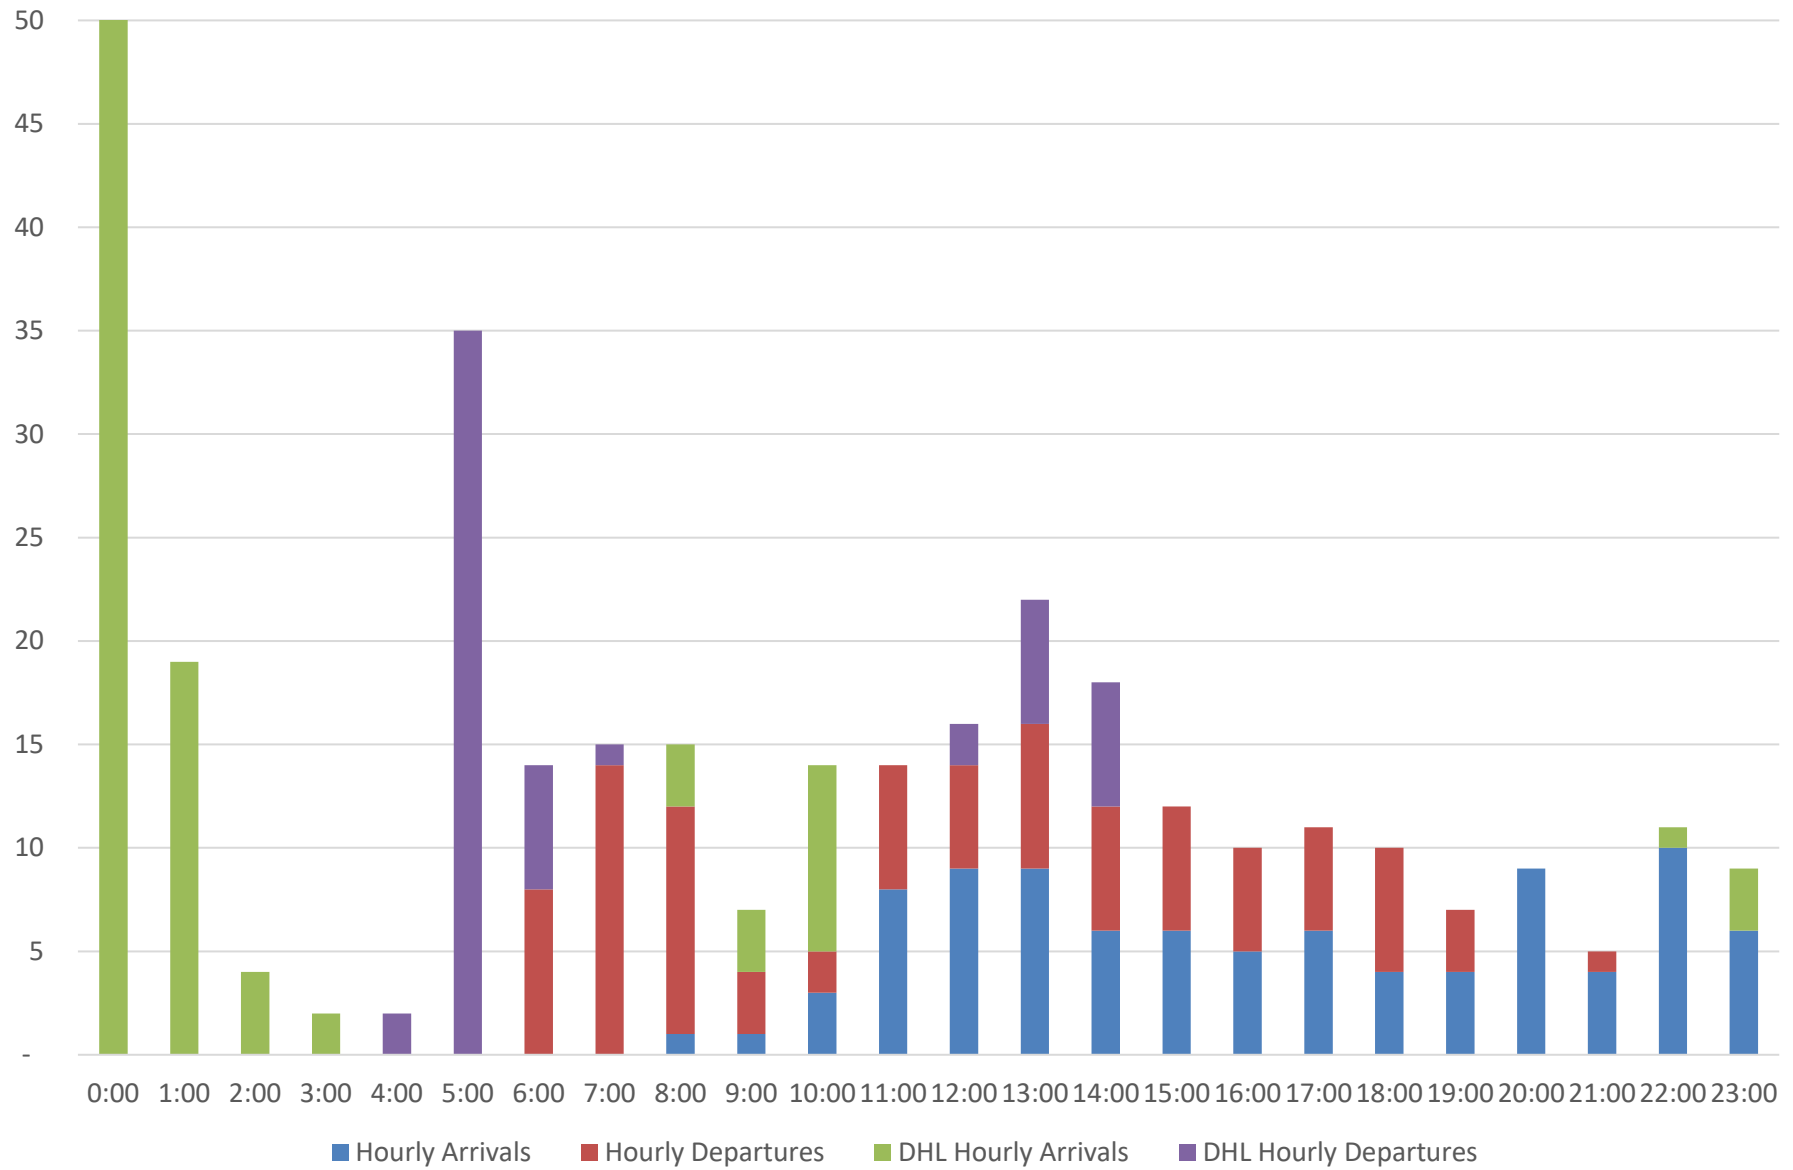

Earliest and Latest Scheduled Arrivals by Airline

DATE	All Arrivals		AA Arrivals		AC Arrivals		DL Arrivals		F9 Arrivals		G4 Arrivals		UA Arrivals		VB Arrivals		WG Arrivals		WN Arrivals	
	Earliest	Latest	Earliest	Latest	Earliest	Latest	Earliest	Latest	Earliest	Latest	Earliest	Latest	Earliest	Latest	Earliest	Latest	Earliest	Latest	Earliest	Latest
Monday, November 16, 2020	920	2357	1038	2357	0	0	920	2309	1257	2027	1053	2327	1116	2317	0	0	0	0	1030	2320
Tuesday, November 17, 2020	920	2325	1117	2325	0	0	920	2309	0	0	1213	1213	1116	2317	0	0	0	0	1550	1915
Wednesday, November 18, 2020	920	2357	1038	2357	0	0	920	2334	1932	1932	1545	1545	1116	2317	0	0	0	0	1550	1915
Thursday, November 19, 2020	815	2357	1038	2357	0	0	920	2334	815	2042	1214	2250	1116	2317	0	0	0	0	1030	2320
Friday, November 20, 2020	815	2357	1038	2357	0	0	1009	2313	815	2127	1115	2341	1116	2317	0	0	0	0	1030	2320
Saturday, November 21, 2020	529	2357	1038	2357	0	0	529	2313	1112	2027	1007	2309	1116	2317	0	0	0	0	1015	2210
Sunday, November 22, 2020	529	2357	1038	2357	0	0	529	2313	815	2042	836	2343	1116	2317	0	0	0	0	1030	2320

	16-Nov	17-Nov	18-Nov	19-Nov	20-Nov	21-Nov	22-Nov	Weekly Total	%
AA	16	8	11	18	19	17	19	108	21%
AC	0	0	0	0	0	0	0	0	0%
DL	30	22	24	31	29	30	32	198	38%
F9	5	0	1	12	11	5	12	46	9%
G4	7	1	1	11	8	7	13	48	9%
UA	12	10	10	12	12	11	12	79	15%
VB	0	0	0	0	0	0	0	0	0%
WG	0	0	0	0	0	0	0	0	0%
WN	7	3	3	7	7	6	7	40	8%
Total	77	44	50	91	86	76	95	519	100%

CVG - November 16 - Scheduled Passenger and Cargo Service Hourly Arrivals and Departures

CVG - November 17 - Scheduled Passenger and Cargo Service Hourly Arrivals and Departures

CVG - November 18 - Scheduled Passenger and Cargo Service Hourly Arrivals and Departures

CVG - November 19 - Scheduled Passenger and Cargo Service Hourly Arrivals and Departures

CVG - November 20 - Scheduled Passenger and Cargo Service Hourly Arrivals and Departures

CVG - November 21 - Scheduled Passenger and Cargo Service Hourly Arrivals and Departures