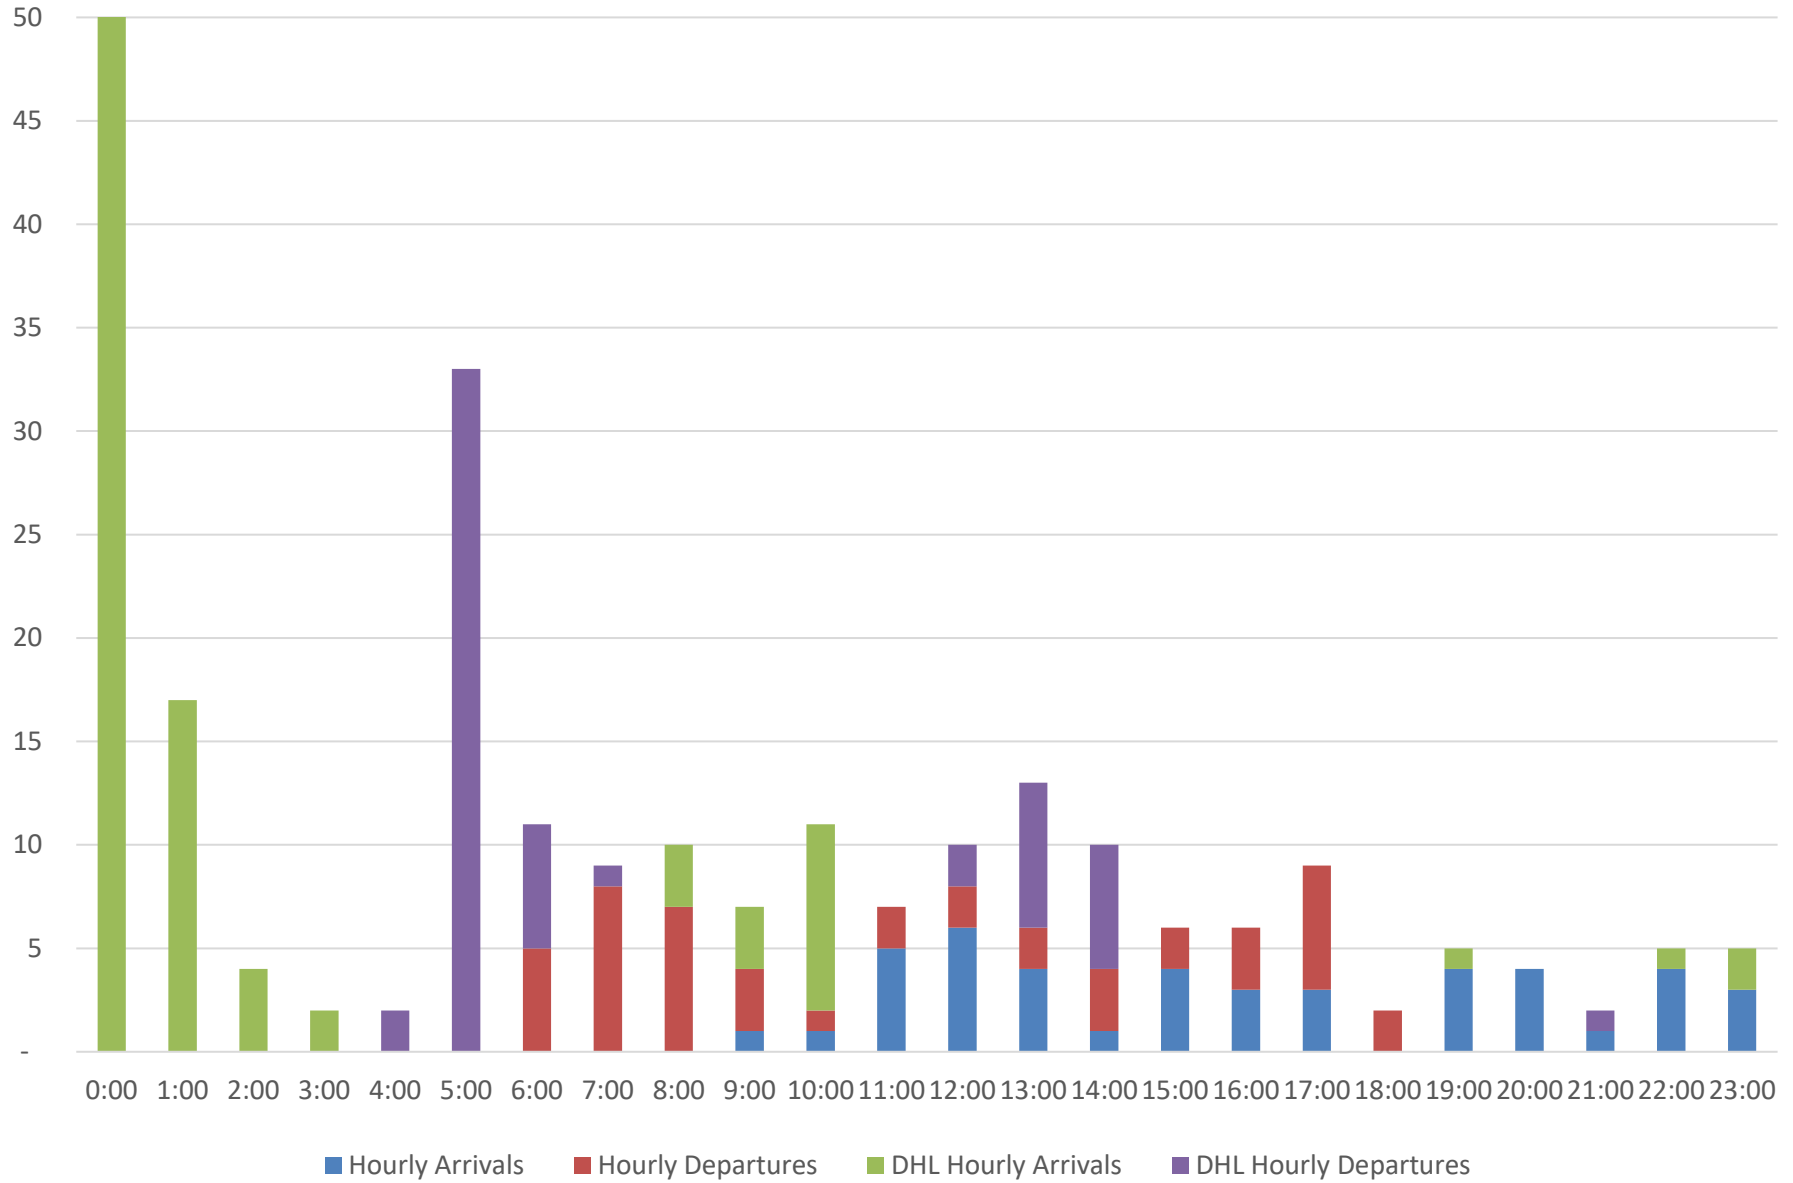

November 16 - November 22, 2020

Departures By Day

	16-Nov	17-Nov	18-Nov	19-Nov	20-Nov	21-Nov	22-Nov	Weekly Total	%
AA	17	8	10	17	19	17	19	107	21%
AC	0	0	0	0	0	0	0	0	0%
DL	31	23	22	30	31	30	32	199	38%
F9	6	1	0	11	11	5	12	46	9%
G4	7	1	1	11	8	7	13	48	9%
UA	12	10	10	12	12	11	12	79	15%
VB	0	0	0	0	0	0	0	0	0%
WG	0	0	0	0	0	0	0	0	0%
WN	7	3	3	7	7	6	7	40	8%
Total	80	46	46	88	88	76	95	519	100%

Airline Codes	
AA	American Airlines
AC	Air Canada
DL	Delta Airlines
F9	Frontier Airlines
G4	Allegiant Airlines
UA	United Airlines
VB	Viva Aerobus
WG	Sunwing Airlines
WN	Southwest Airlines

Arrivals By Day

	16-Nov	17-Nov	18-Nov	19-Nov	20-Nov	21-Nov	22-Nov	Weekly Total	%
AA	16	8	11	18	19	17	19	108	21%
AC	0	0	0	0	0	0	0	0	0%
DL	30	22	24	31	29	30	32	198	38%
F9	5	0	1	12	11	5	12	46	9%
G4	7	1	1	11	8	7	13	48	9%
UA	12	10	10	12	12	11	12	79	15%
VB	0	0	0	0	0	0	0	0	0%
WG	0	0	0	0	0	0	0	0	0%
WN	7	3	3	7	7	6	7	40	8%
Total	77	44	50	91	86	76	95	519	100%

CVG - November 16 - Scheduled Passenger and Cargo Service Hourly Arrivals and Departures

CVG - November 17 - Scheduled Passenger and Cargo Service Hourly Arrivals and Departures

CVG - November 18 - Scheduled Passenger and Cargo Service Hourly Arrivals and Departures