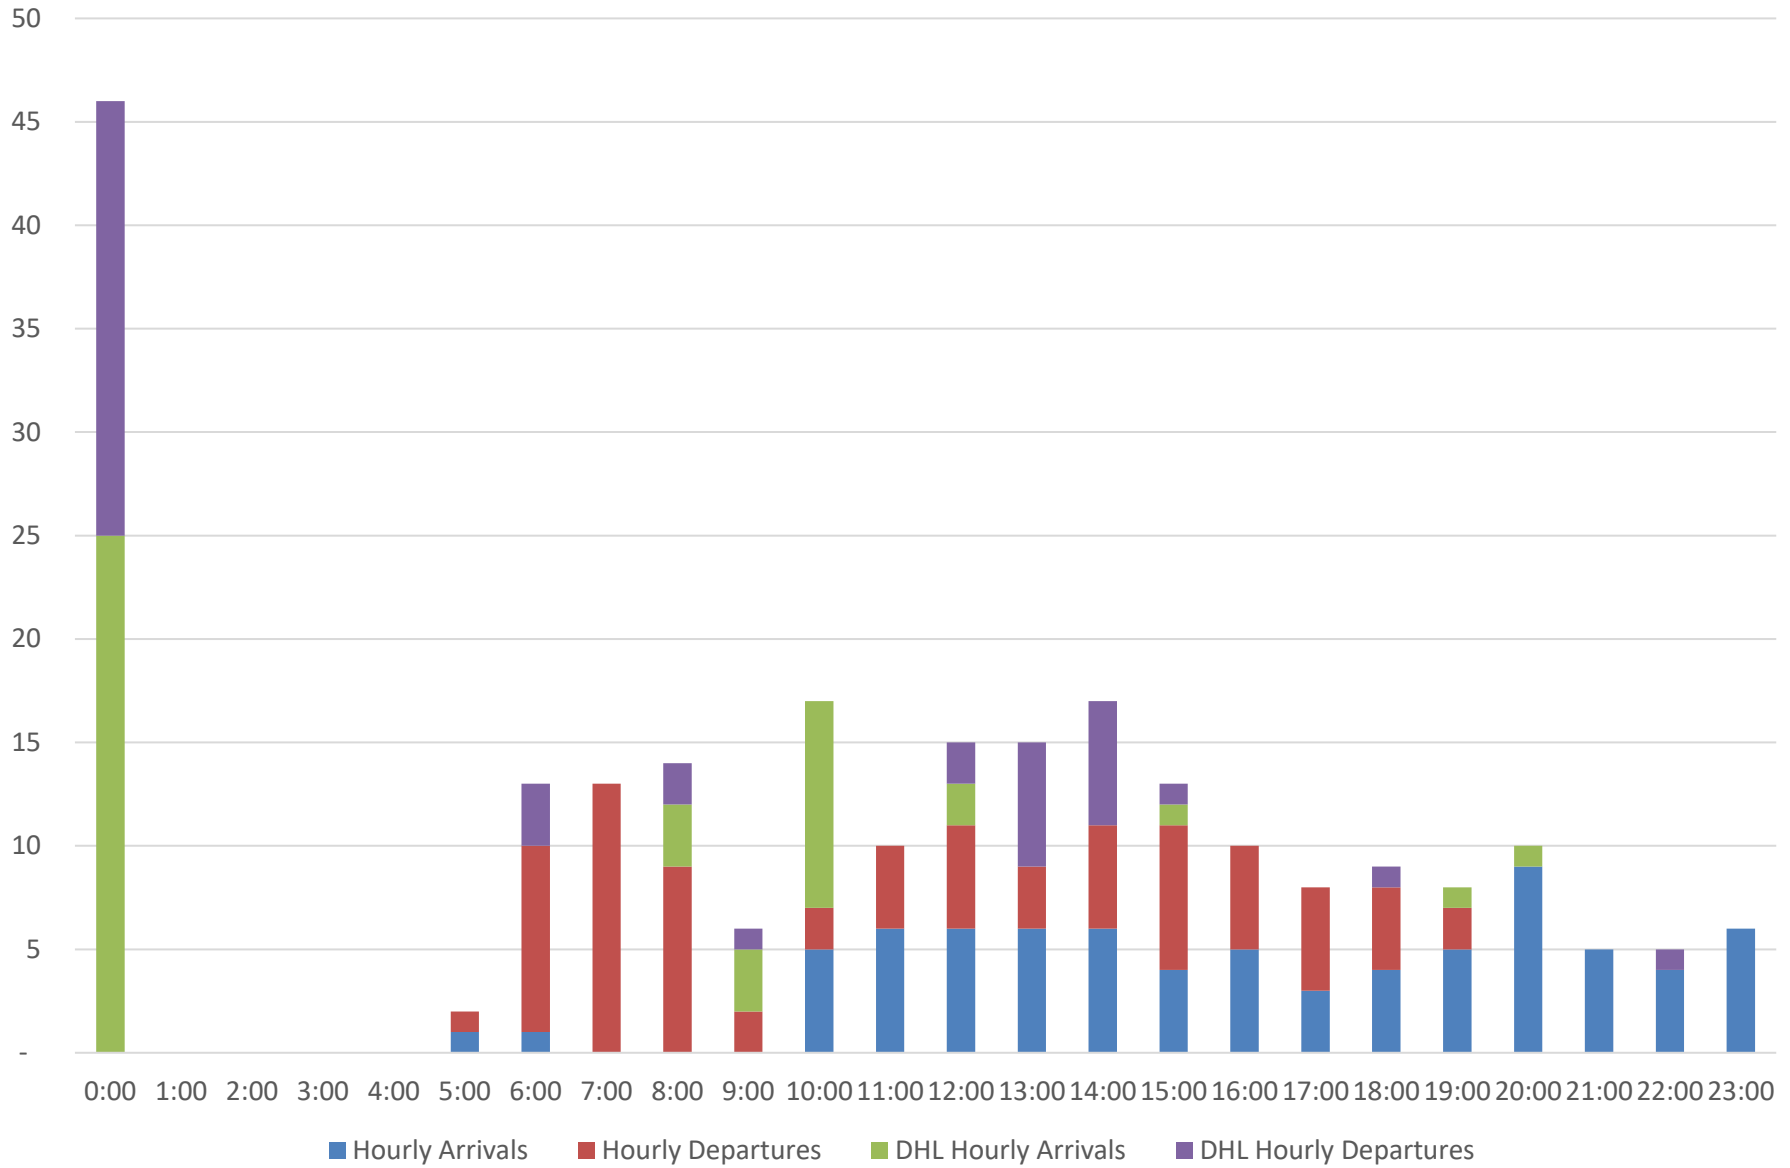

	16-Nov	17-Nov	18-Nov	19-Nov	20-Nov	21-Nov	22-Nov	Weekly Total	%
AA	16	8	11	18	19	17	19	108	21%
AC	0	0	0	0	0	0	0	0	0%
DL	30	22	24	31	29	30	32	198	38%
F9	5	0	1	12	11	5	12	46	9%
G4	7	1	1	11	8	7	13	48	9%
UA	12	10	10	12	12	11	12	79	15%
VB	0	0	0	0	0	0	0	0	0%
WG	0	0	0	0	0	0	0	0	0%
WN	7	3	3	7	7	6	7	40	8%
Total	77	44	50	91	86	76	95	519	100%

CVG - November 16 - Scheduled Passenger and Cargo Service Hourly Arrivals and Departures

CVG - November 17 - Scheduled Passenger and Cargo Service Hourly Arrivals and Departures

CVG - November 18 - Scheduled Passenger and Cargo Service Hourly Arrivals and Departures

CVG - November 19 - Scheduled Passenger and Cargo Service Hourly Arrivals and Departures

CVG - November 20 - Scheduled Passenger and Cargo Service Hourly Arrivals and Departures

CVG - November 21 - Scheduled Passenger and Cargo Service Hourly Arrivals and Departures