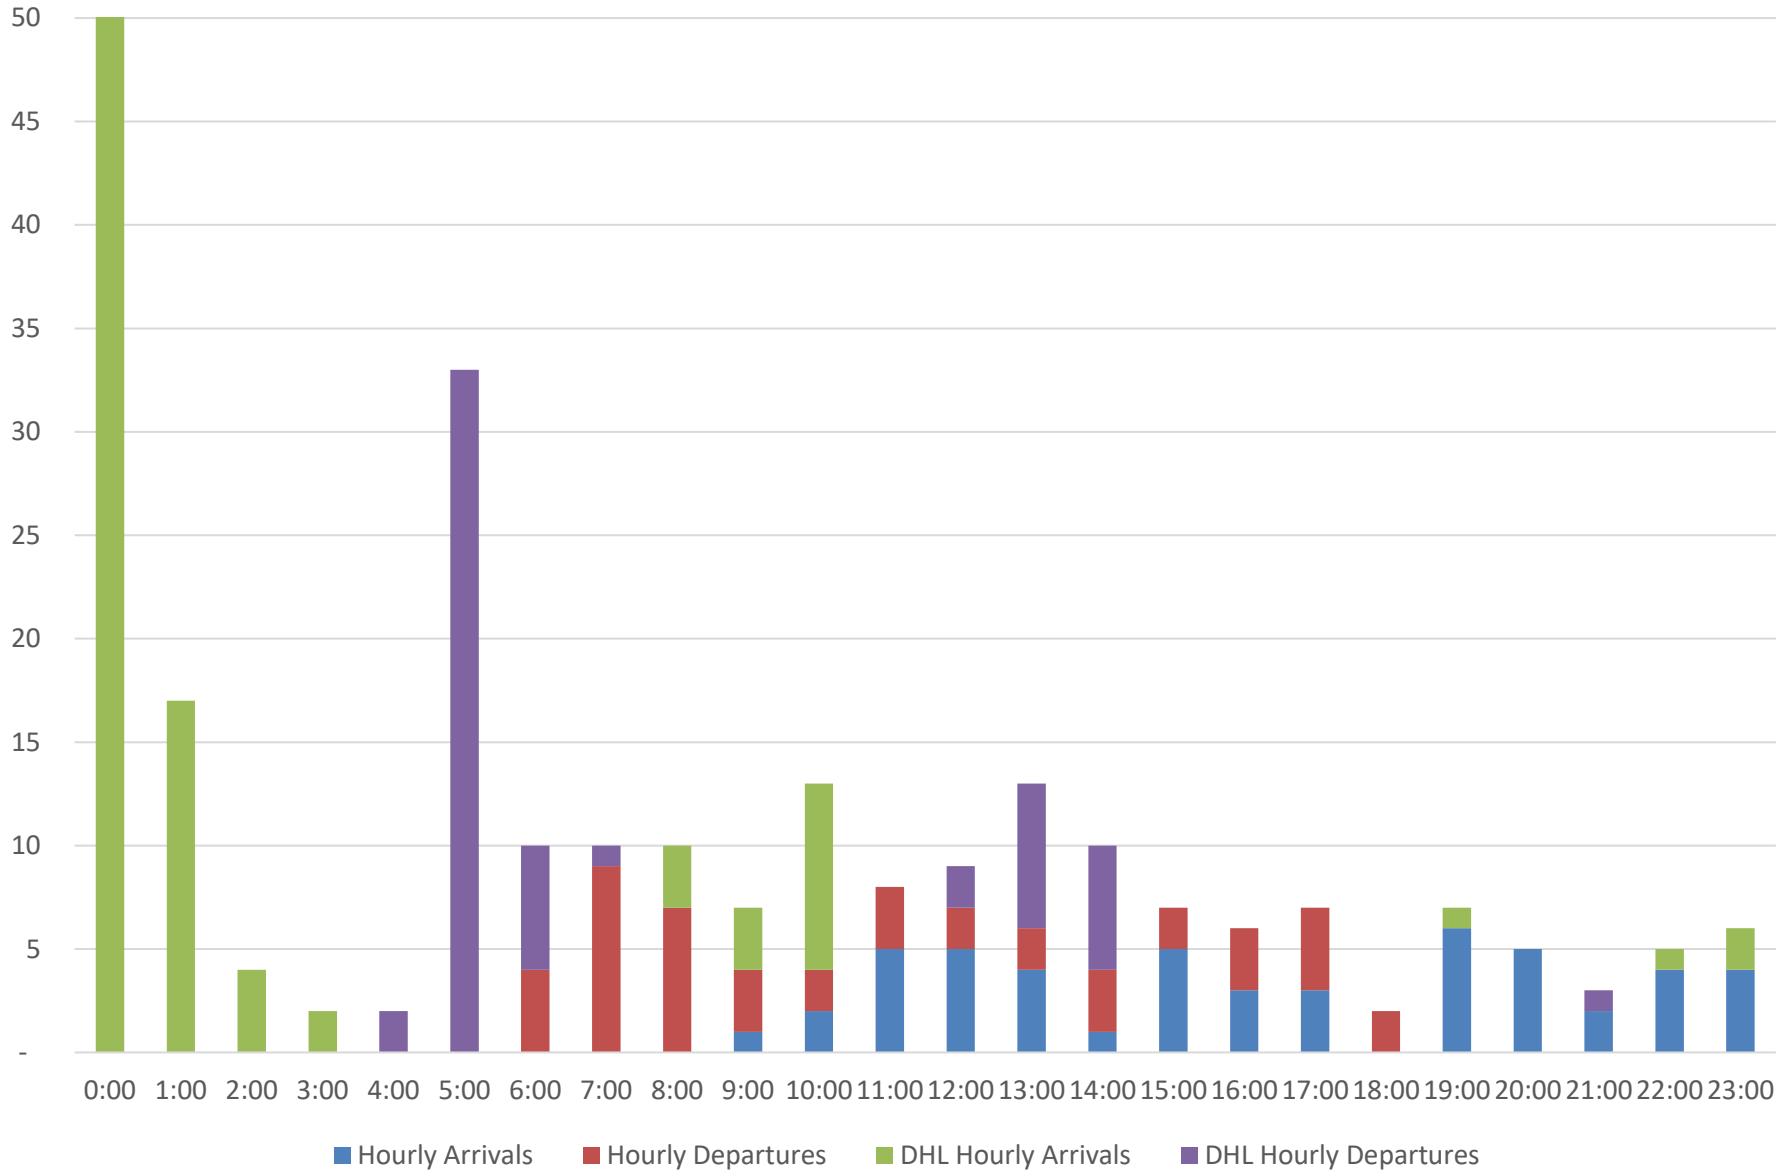

Airline Codes	
AA	American Airlines
AC	Air Canada
DL	Delta Airlines
F9	Frontier Airlines
G4	Allegiant Airlines
UA	United Airlines
VB	Viva Aerobus
WG	Sunwing Airlines
WN	Southwest Airlines

Arrivals By Day

	16-Nov	17-Nov	18-Nov	19-Nov	20-Nov	21-Nov	22-Nov	Weekly Total	%
AA	16	8	11	18	19	17	19	108	21%
AC	0	0	0	0	0	0	0	0	0%
DL	30	22	24	31	29	30	32	198	38%
F9	5	0	1	12	11	5	12	46	9%
G4	7	1	1	11	8	7	13	48	9%
UA	12	10	10	12	12	11	12	79	15%
VB	0	0	0	0	0	0	0	0	0%
WG	0	0	0	0	0	0	0	0	0%
WN	7	3	3	7	7	6	7	40	8%
Total	77	44	50	91	86	76	95	519	100%

CVG - November 16 - Scheduled Passenger and Cargo Service Hourly Arrivals and Departures

CVG - November 17 - Scheduled Passenger and Cargo Service Hourly Arrivals and Departures

CVG - November 18 - Scheduled Passenger and Cargo Service Hourly Arrivals and Departures

CVG - November 19 - Scheduled Passenger and Cargo Service Hourly Arrivals and Departures

CVG - November 20 - Scheduled Passenger and Cargo Service Hourly Arrivals and Departures

CVG - November 21 - Scheduled Passenger and Cargo Service Hourly Arrivals and Departures