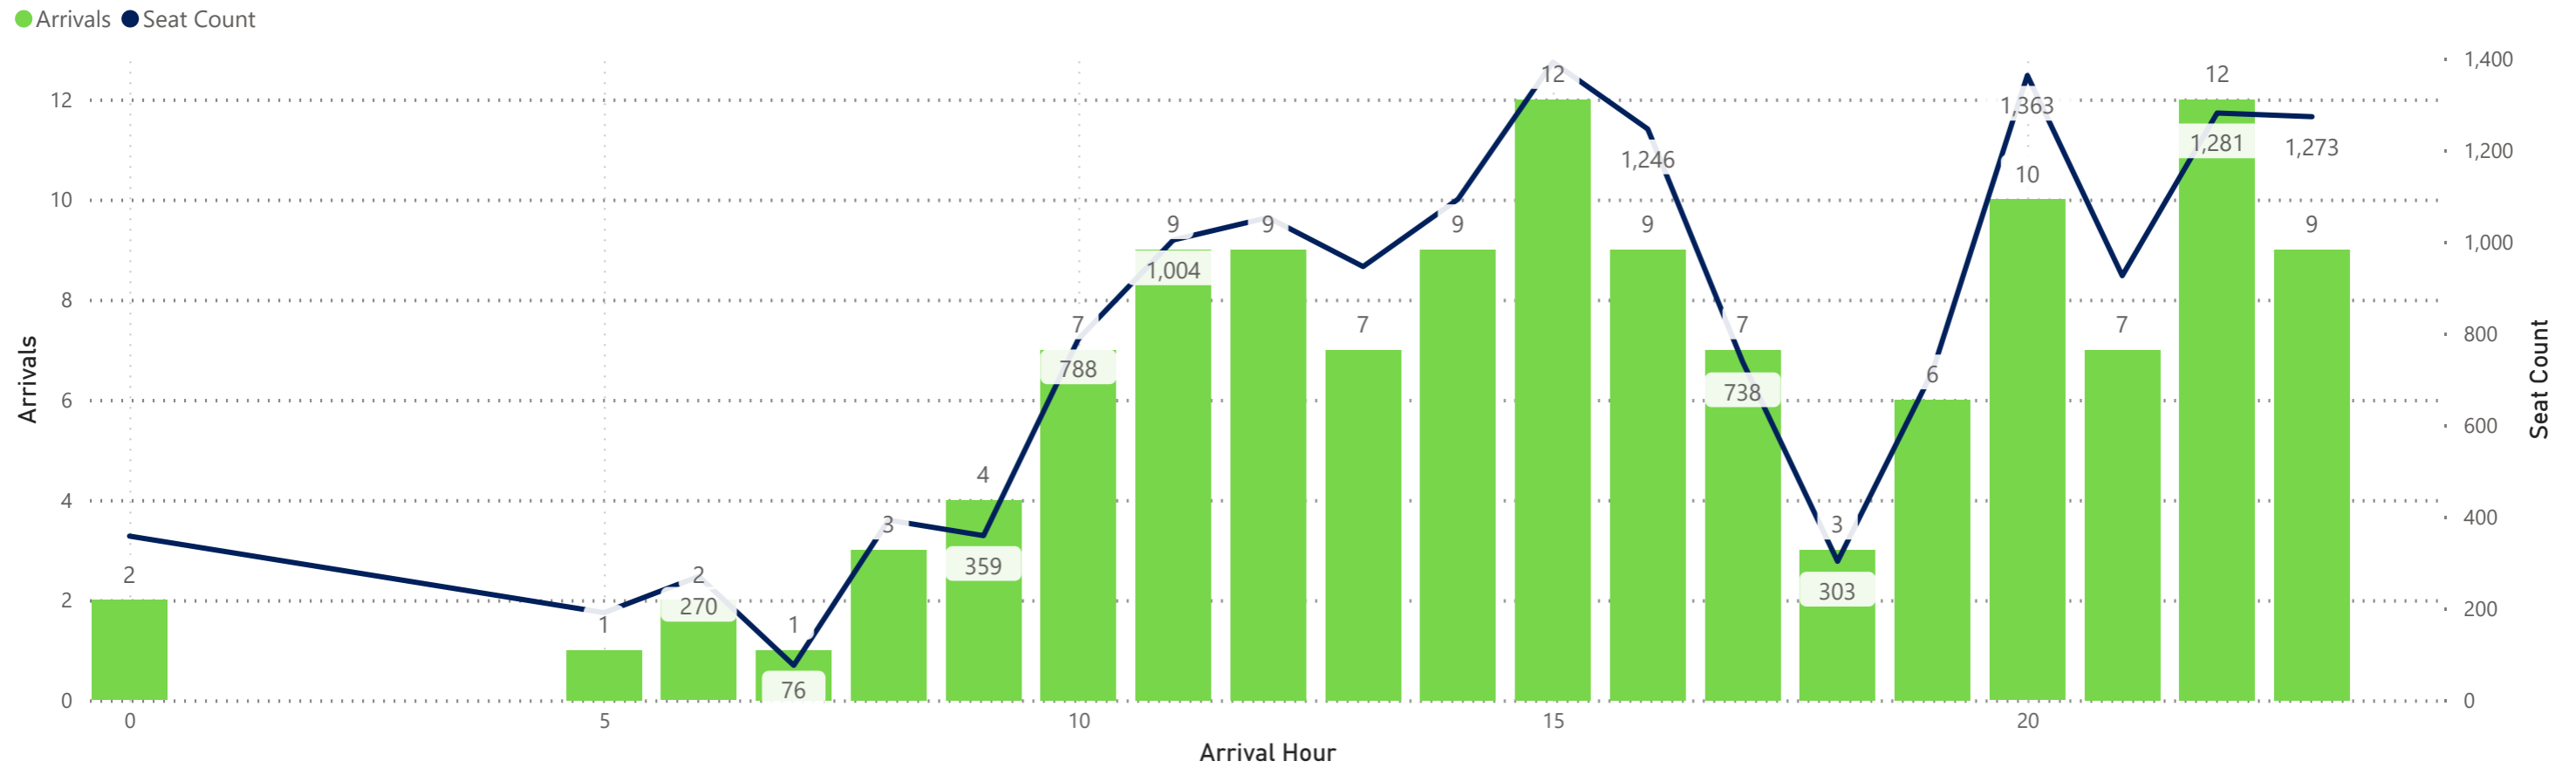

CVG Flight Schedule Summary

Departures by Airline - Earliest and Latest

Airline Code	AA		AC		AS		BA		DL		F9		G4		MX		SY		UA		VB		WN	
Travel Date	Earliest	Latest	Earliest	Latest	Earliest	Latest	Earliest	Latest	Earliest	Latest	Earliest	Latest	Earliest	Latest	Earliest	Latest	Earliest	Latest	Earliest	Latest	Earliest	Latest	Earliest	Latest
Monday, August 05, 2024	5:45	21:15	7:35	15:35	18:17	18:17	21:50	21:50	6:00	19:59	5:40	21:11	6:07	19:01					6:00	19:45			6:00	18:55
Tuesday, August 06, 2024	5:55	21:15	7:35	15:35	18:17	18:17			6:00	19:59	5:45	17:03	8:40	14:51	9:33	20:47			6:00	19:45			6:00	17:20
Wednesday, August 07, 2024	5:40	21:15	7:35	15:35	18:17	18:17	21:50	21:50	6:00	19:59	5:40	21:30	9:00	21:23					6:00	19:45			6:00	17:20
Thursday, August 08, 2024	6:00	21:15	7:35	15:35	18:17	18:17			6:00	19:59	5:30	19:49	6:00	22:47	9:33	20:47	18:55	18:55	6:00	19:45			6:00	18:55
Friday, August 09, 2024	6:00	21:46	7:35	15:35	18:17	18:17	21:45	21:45	6:00	19:59	5:40	19:08	6:00	19:01			19:22	19:22	6:00	19:45			6:00	18:55
Saturday, August 10, 2024	6:00	20:22	7:35	15:35	18:17	18:17	21:50	21:50	6:00	19:45	5:30	21:30	6:30	18:15					6:00	19:45			5:35	16:45
Sunday, August 11, 2024	5:40	21:15	7:35	15:35	18:17	18:17	21:50	21:50	6:00	19:59	5:30	19:49	6:00	22:29	9:33	20:47	17:00	17:00	6:00	19:45	10:00	10:00	5:45	20:45

Hourly Departures

Hourly Arrivals

Hourly Departures

Hourly Arrivals

Hourly Departures

Hourly Arrivals

Hourly Departures

Hourly Arrivals