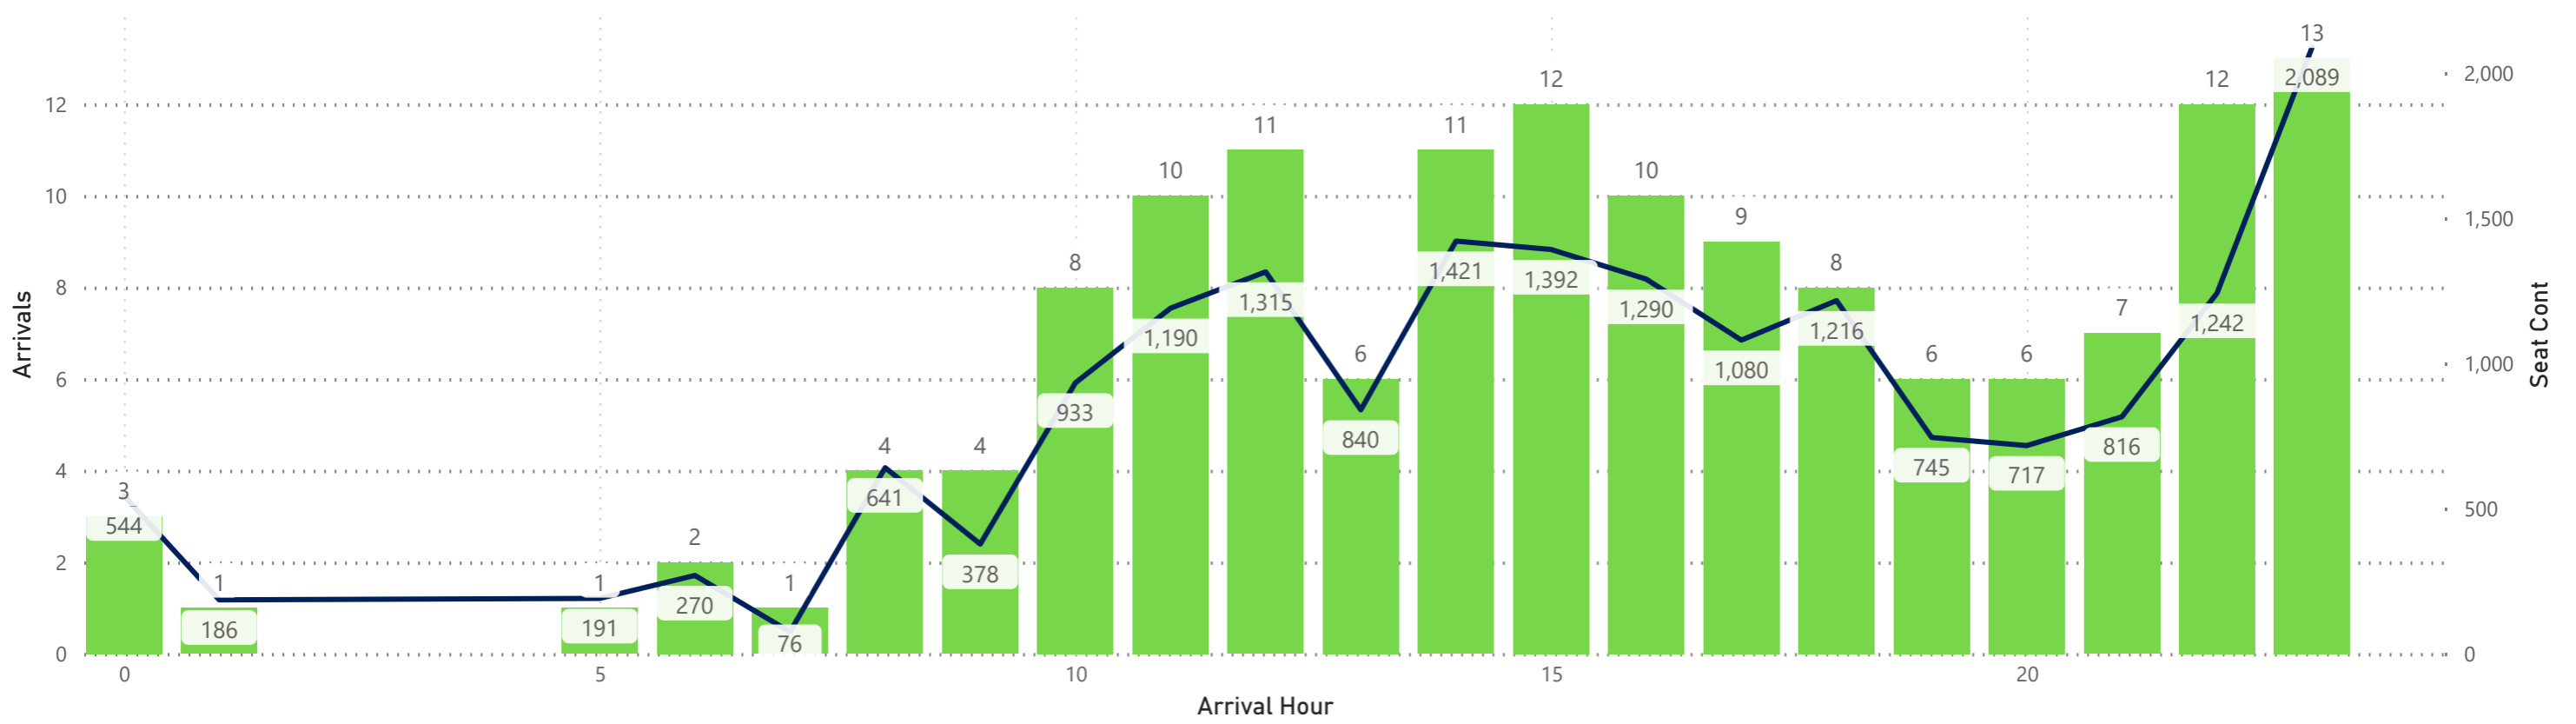

Hourly Arrivals

● Arrivals ● Seat Cont