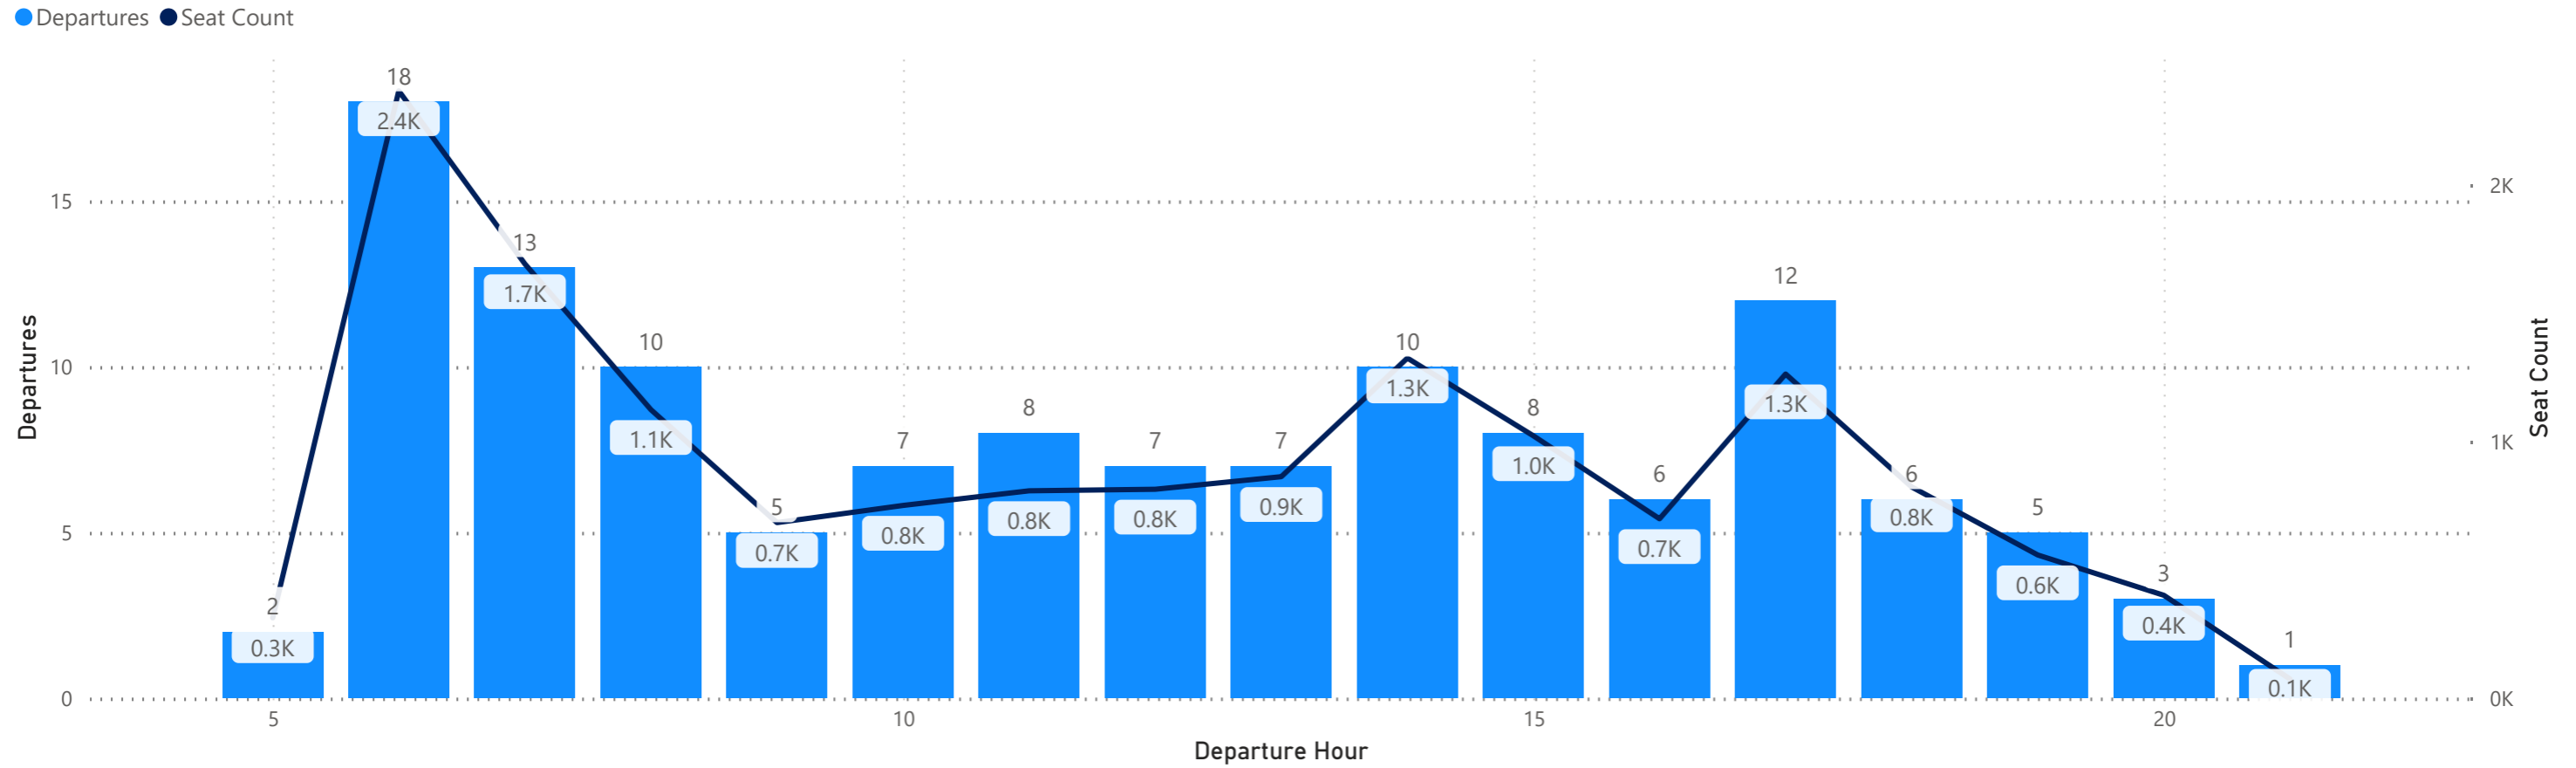

Hourly Departures