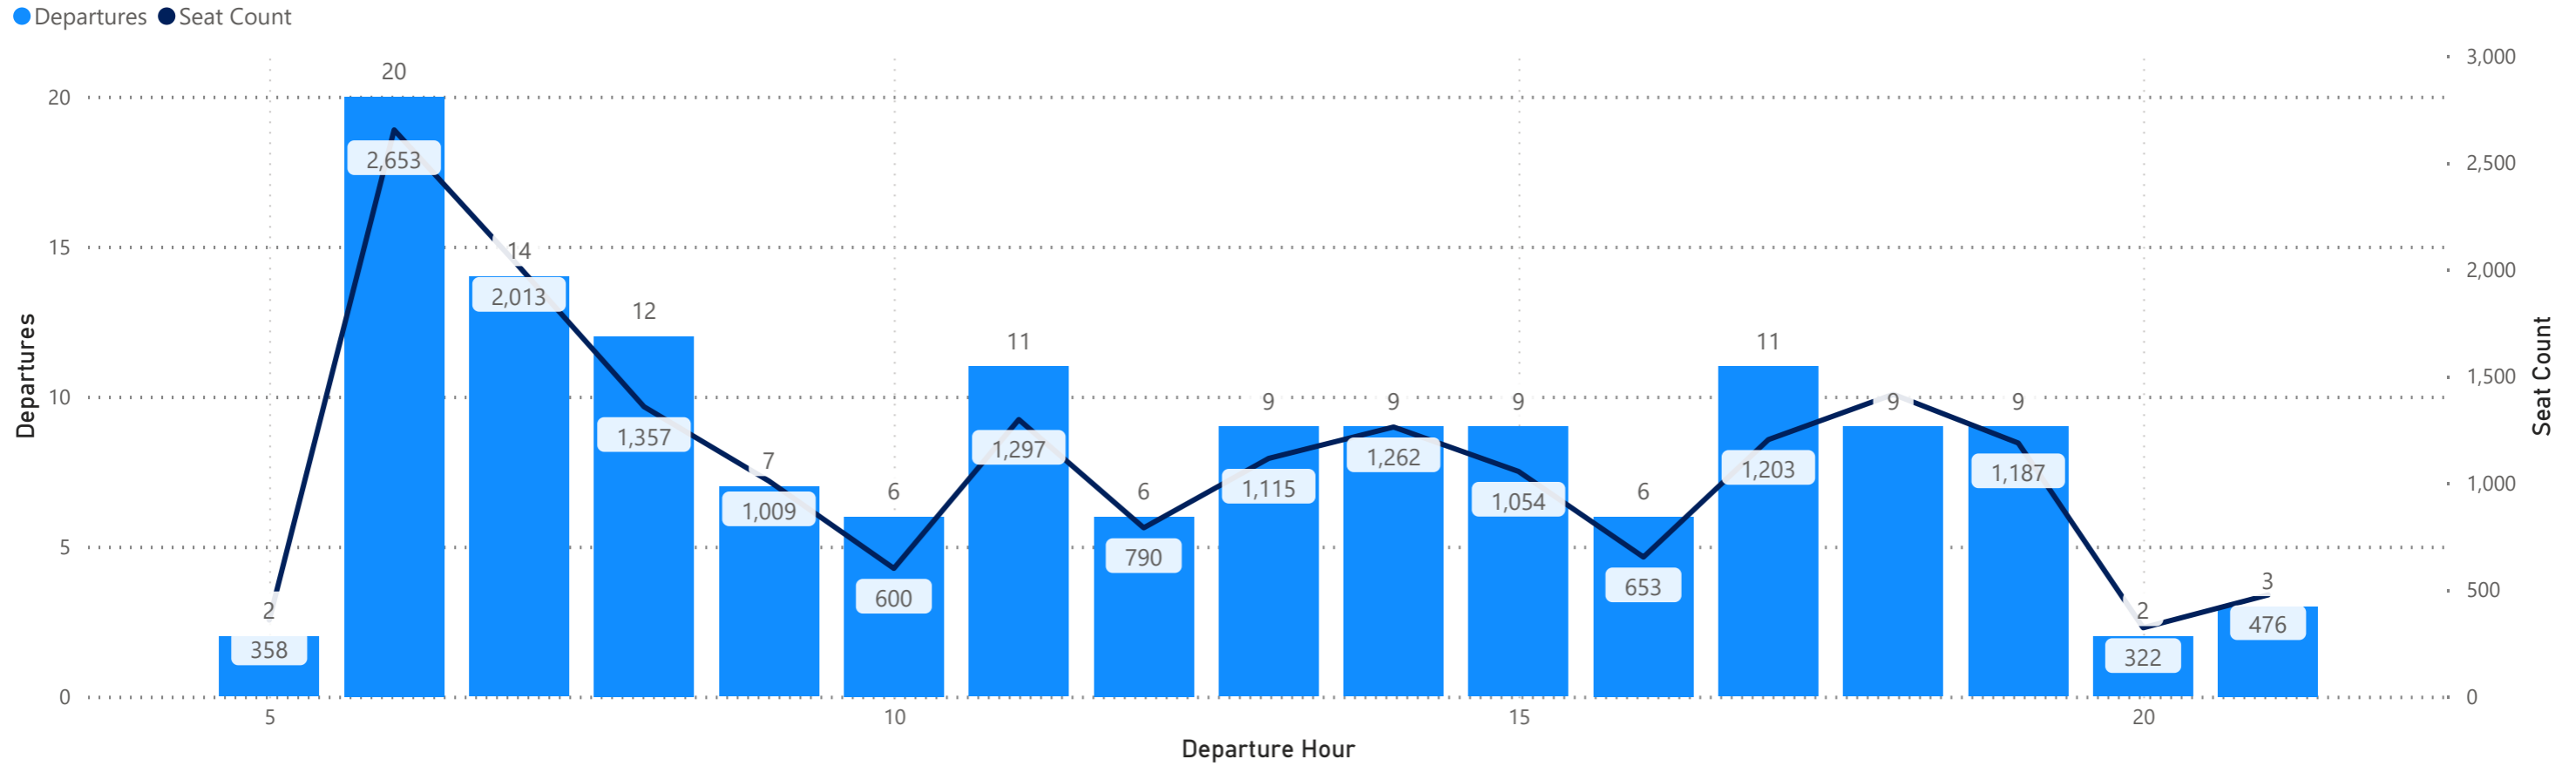

Hourly Departures