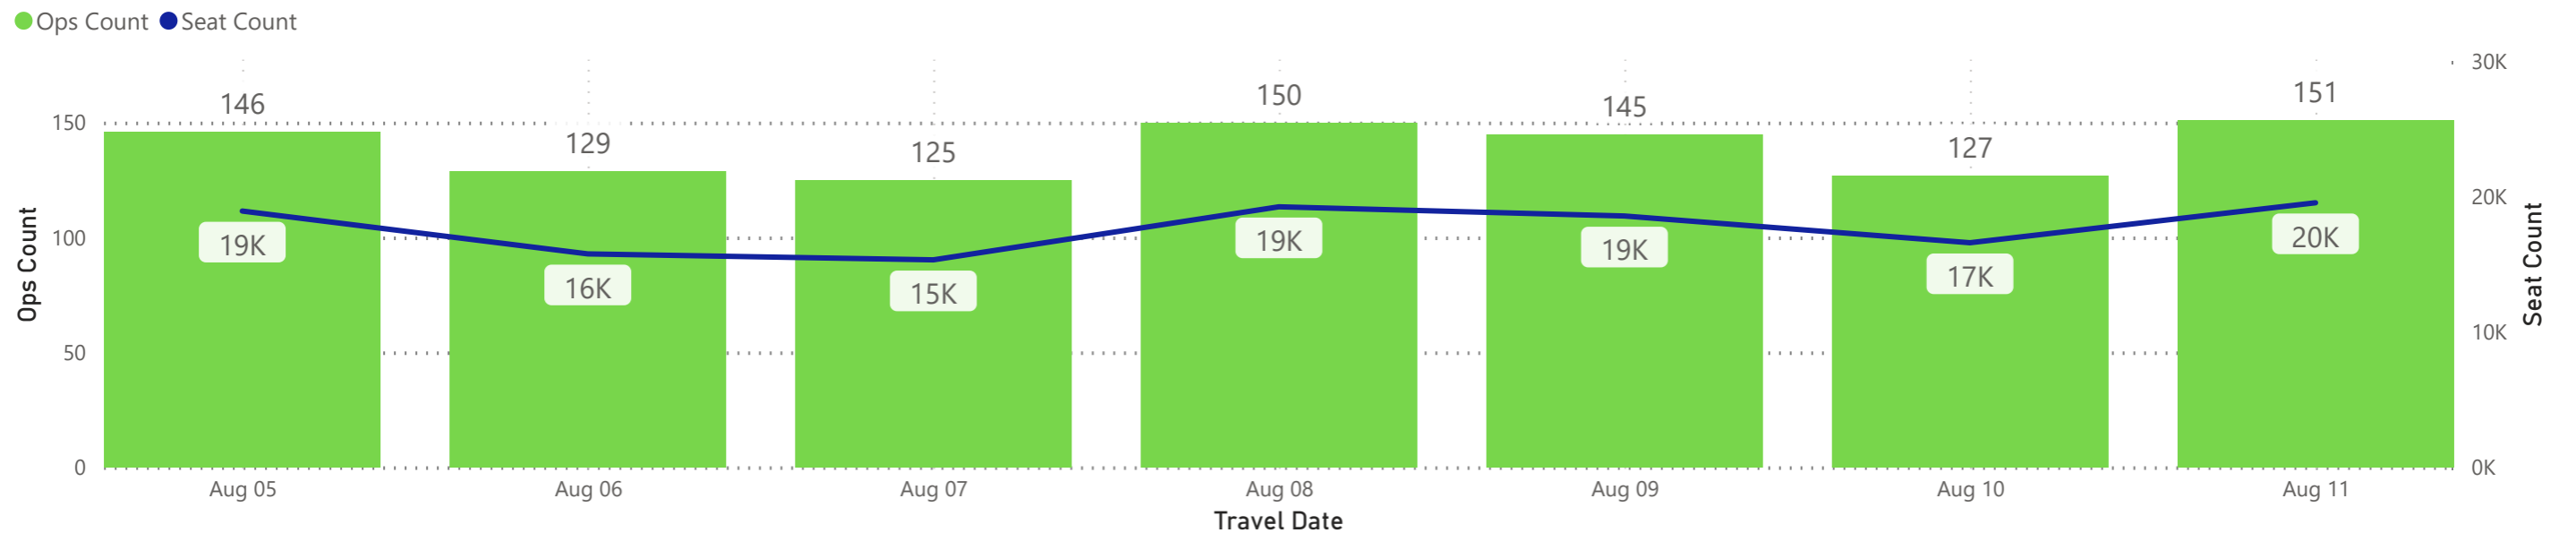

Departures

Hour and Ops Count by Date

CVG Flight Schedule Summary

Scheduled Arrivals and Seats by Hour

Travel Date	Monday, August 05, 2024		Tuesday, August 06, 2024		Wednesday, August 07, 2024		Thursday, August 08, 2024		Friday, August 09, 2024		Saturday, August 10, 2024		Sunday, August 11, 2024	
Hour	Ops	Seats	Ops	Seats	Ops	Seats	Ops	Seats	Ops	Seats	Ops	Seats	Ops	Seats
0	4	730	2	358	2	358	1	172	3	544	2	358	2	347
1							2	372	1	186			2	372
2														
3														
4														
5	1	191	1	191	1	191	1	191	1	191	1	191	1	191
6	1	194	2	270	2	270	2	270	2	270	1	194	2	270
7	2	152	1	76	1	76	1	76	1	76	3	338	1	76
8	4	641	3	393	3	442	4	570	4	641	1	76	4	589
9	4	378	4	359	3	222	4	359	4	378	4	408	3	289
10	10	1,291	7	788	8	1,017	8	963	8	933	7	927	10	1,208
11	8	942	9	1,004	8	928	12	1,562	10	1,190	8	1,142	10	1,380
12	10	1,281	9	1,053	7	704	10	1,129	11	1,315	11	1,291	8	871
13	8	1,102	7	946	7	836	5	654	6	840	7	871	6	724
14	9	1,044	9	1,093	8	907	8	918	11	1,421	7	948	9	1,106
15	11	1,316	12	1,392	12	1,392	13	1,548	12	1,392	10	1,177	12	1,392
16	11	1,344	9	1,246	8	1,113	13	1,848	10	1,290	11	1,390	13	1,861
17	7	928	7	738	7	738	8	924	9	1,080	8	1,028	10	1,279
18	7	1,030	3	303	6	855	8	1,167	8	1,216	4	512	7	949
19	9	1,201	6	717	8	1,171	5	531	6	745	8	1,150	6	745
20	7	793	10	1,363	8	949	10	1,223	6	717	6	592	10	1,191
21	7	830	7	926	5	554	8	1,082	7	816	4	594	8	1,046
22	11	1,260	12	1,281	12	1,281	15	1,820	12	1,242	15	1,985	14	1,634
23	15	2,290	9	1,273	9	1,326	12	1,873	13	2,089	9	1,423	13	2,030
Total	146	18,938	129	15,770	125	15,330	150	19,252	145	18,572	127	16,595	151	19,550

Arrivals
Hour and Ops Count by Date

CVG Flight Schedule Summary

Daily Operations and Daily Scheduled Seats

● Arrivals ● Departures

Daily Scheduled Seat Count

● Arriving Seats ● Departing Seats

CVG Flight Schedule Summary