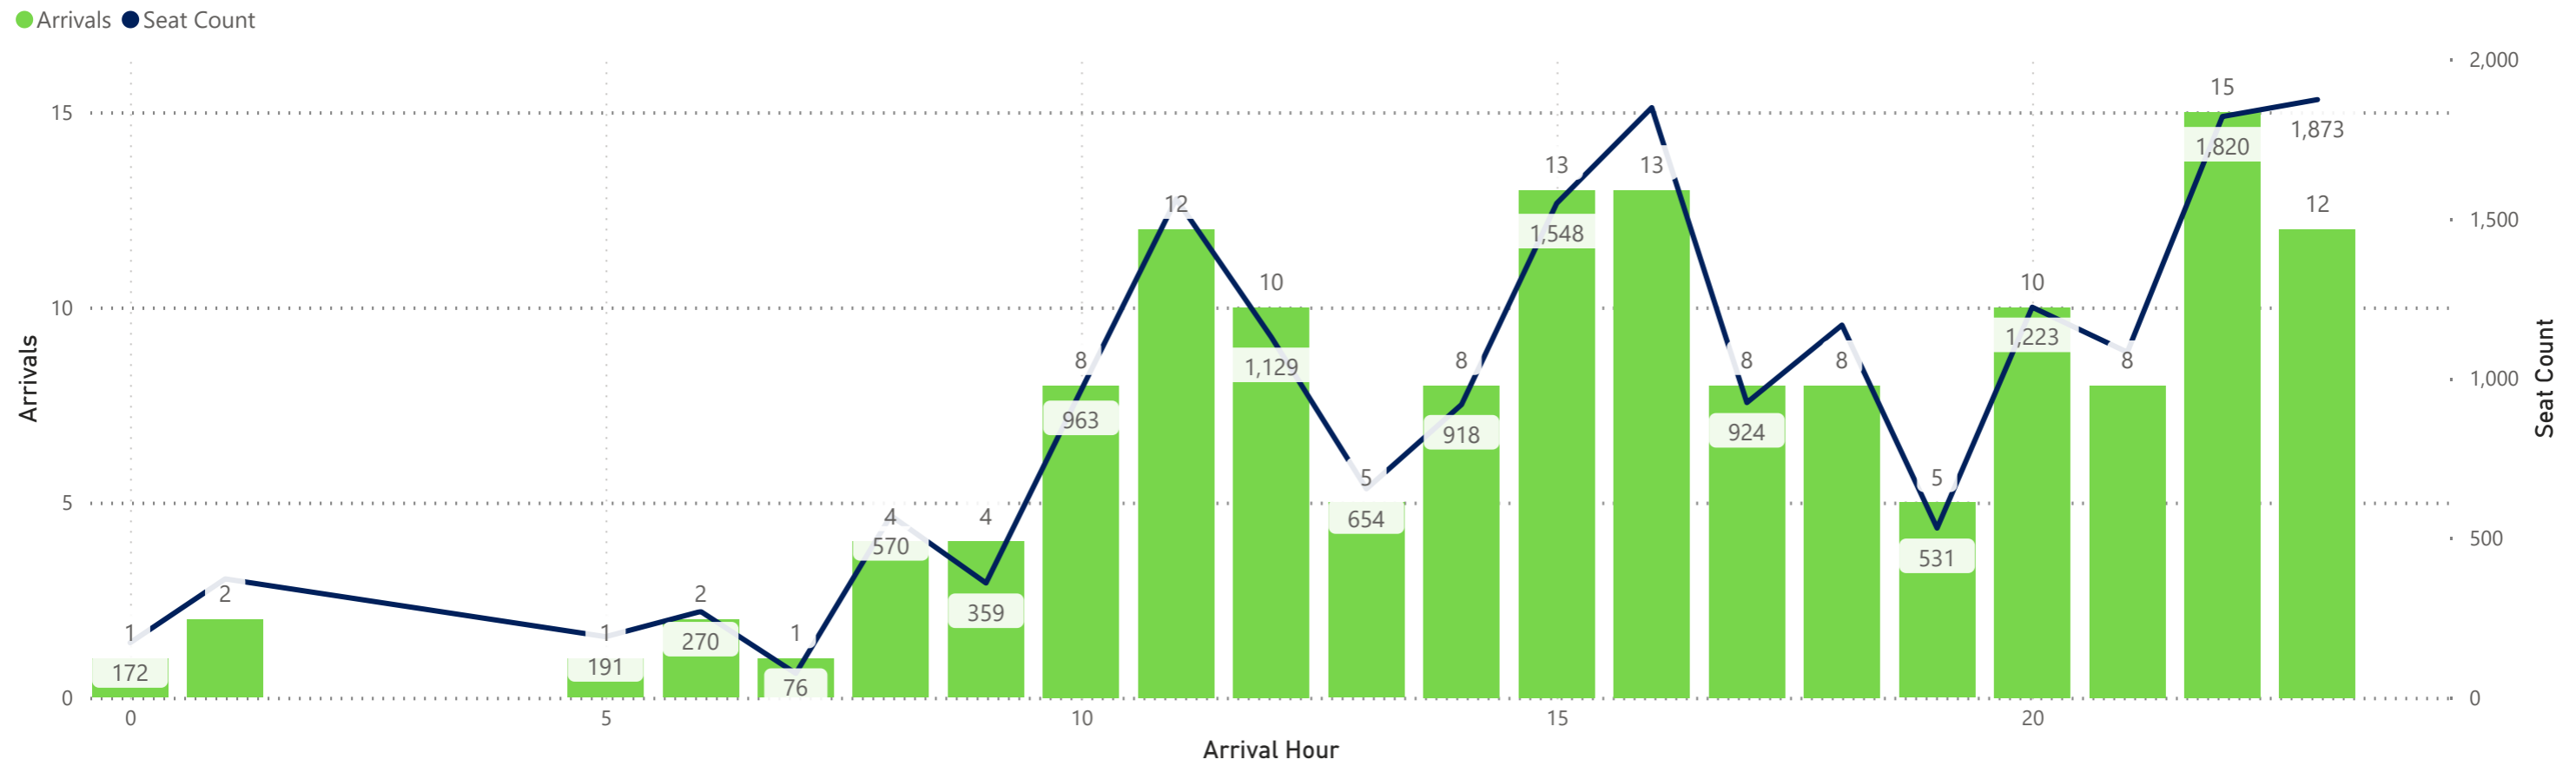

CVG Flight Schedule Summary

Departures by Airline - Earliest and Latest

Airline Code	AA		AC		AS		BA		DL		F9		G4		MX		SY		UA		VB		WN	
Travel Date	Earliest	Latest	Earliest	Latest	Earliest	Latest	Earliest	Latest	Earliest	Latest	Earliest	Latest	Earliest	Latest	Earliest	Latest	Earliest	Latest	Earliest	Latest	Earliest	Latest	Earliest	Latest
Monday, August 05, 2024	5:45	21:15	7:35	15:35	18:17	18:17	21:50	21:50	6:00	19:59	5:40	21:11	6:07	19:01					6:00	19:45			6:00	18:55
Tuesday, August 06, 2024	5:55	21:15	7:35	15:35	18:17	18:17			6:00	19:59	5:45	17:03	8:40	14:51	9:33	20:47			6:00	19:45			6:00	17:20
Wednesday, August 07, 2024	5:40	21:15	7:35	15:35	18:17	18:17	21:50	21:50	6:00	19:59	5:40	21:30	9:00	21:23					6:00	19:45			6:00	17:20
Thursday, August 08, 2024	6:00	21:15	7:35	15:35	18:17	18:17			6:00	19:59	5:30	19:49	6:00	22:47	9:33	20:47	18:55	18:55	6:00	19:45			6:00	18:55
Friday, August 09, 2024	6:00	21:46	7:35	15:35	18:17	18:17	21:45	21:45	6:00	19:59	5:40	19:08	6:00	19:01			19:22	19:22	6:00	19:45			6:00	18:55
Saturday, August 10, 2024	6:00	20:22	7:35	15:35	18:17	18:17	21:50	21:50	6:00	19:45	5:30	21:30	6:30	18:15					6:00	19:45			5:35	16:45
Sunday, August 11, 2024	5:40	21:15	7:35	15:35	18:17	18:17	21:50	21:50	6:00	19:59	5:30	19:49	6:00	22:29	9:33	20:47	17:00	17:00	6:00	19:45	10:00	10:00	5:45	20:45

Hourly Departures

Hourly Arrivals

Hourly Departures

Hourly Arrivals

Hourly Departures

Hourly Arrivals

Hourly Departures

Hourly Arrivals