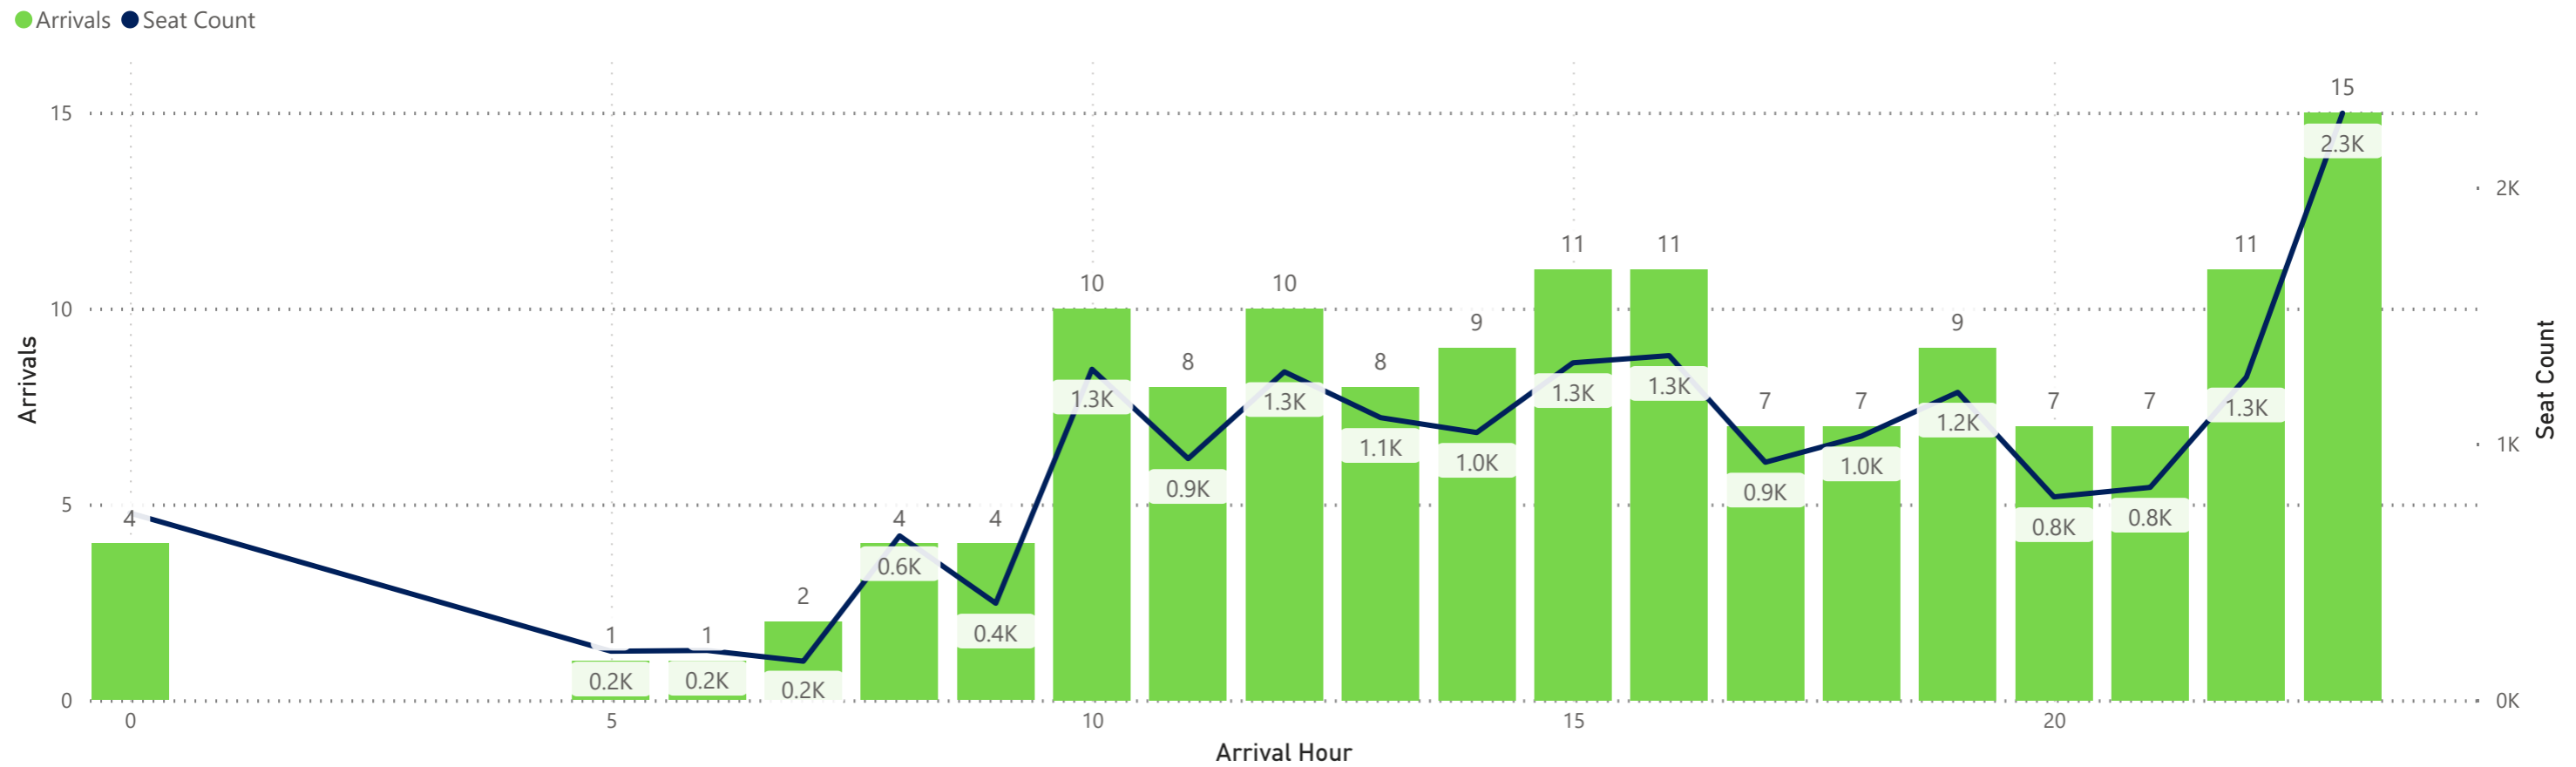

Hourly Arrivals