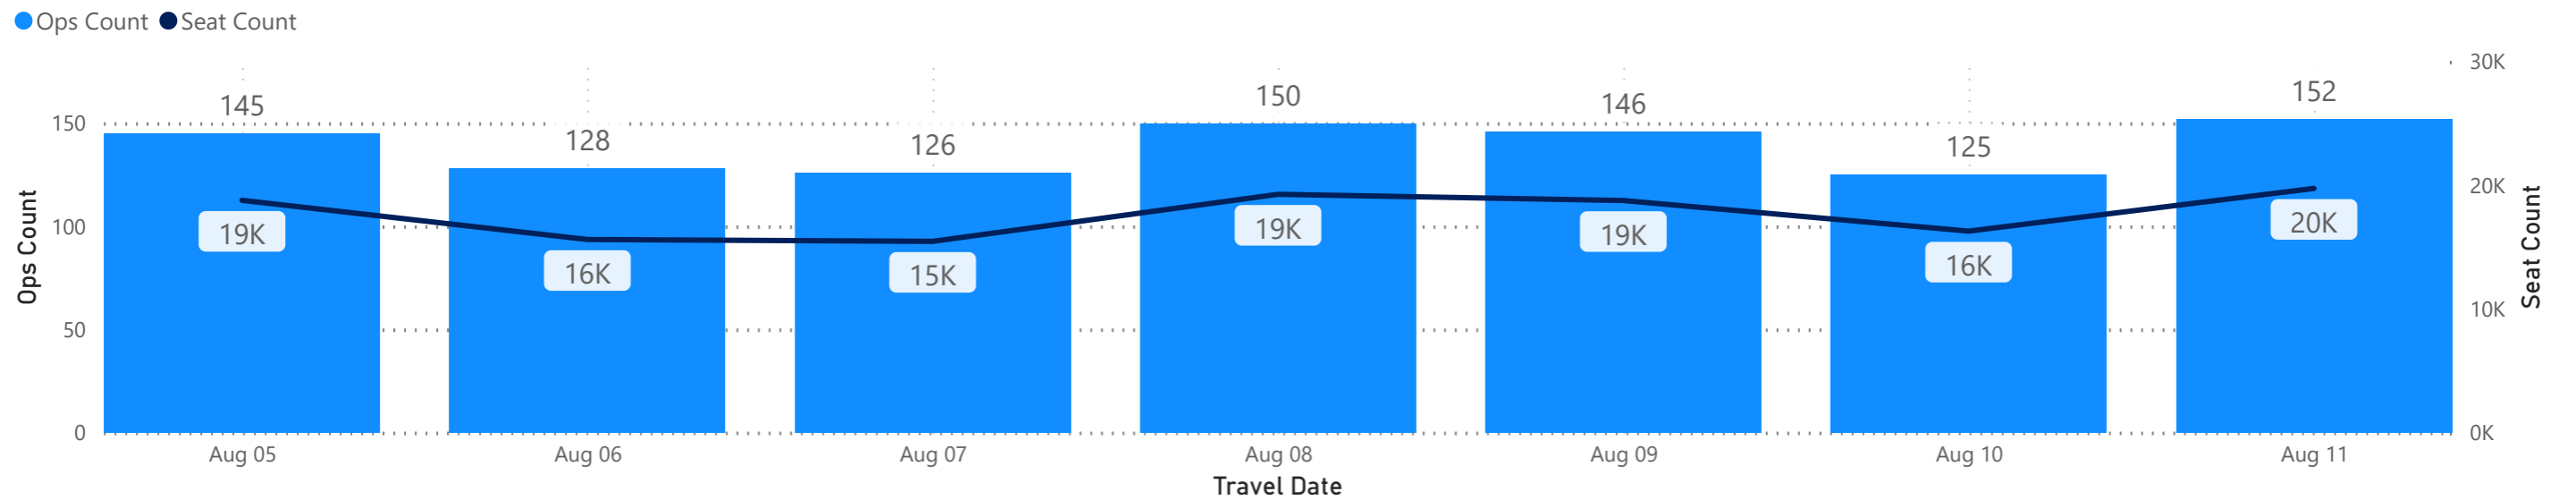

Scheduled Departures and Seats by Hour

Travel Date	Monday, August 05, 2024		Tuesday, August 06, 2024		Wednesday, August 07, 2024		Thursday, August 08, 2024		Friday, August 09, 2024		Saturday, August 10, 2024		Sunday, August 11, 2024	
Hour	Ops	Seats	Ops	Seats	Ops	Seats	Ops	Seats	Ops	Seats	Ops	Seats	Ops	Seats
0														
1														
2														
3														
4														
5	2	358	2	314	2	358	3	558	1	186	3	547	5	905
6	20	2,653	18	2,367	19	2,495	20	2,681	21	2,837	18	2,430	19	2,640
7	14	2,013	13	1,693	12	1,507	15	2,088	15	2,118	9	1,082	13	1,573
8	12	1,357	10	1,125	10	1,015	10	1,015	12	1,357	16	2,051	10	1,015
9	7	1,009	5	685	7	1,106	6	862	6	933	2	242	6	911
10	6	600	7	752	5	429	6	566	6	585	5	565	6	682
11	11	1,297	8	809	7	776	10	1,140	9	954	5	694	9	1,077
12	6	790	7	815	7	815	11	1,449	9	1,077	13	1,681	12	1,562
13	9	1,115	7	864	6	665	7	864	8	1,050	6	838	6	689
14	9	1,262	10	1,326	7	694	8	924	9	1,110	9	1,098	8	844
15	9	1,054	8	1,023	8	1,023	8	1,034	10	1,381	8	1,001	9	1,222
16	6	653	6	700	6	700	9	1,185	7	843	8	882	7	856
17	11	1,203	12	1,264	10	1,055	13	1,461	10	1,013	9	961	15	1,822
18	9	1,415	6	824	9	1,258	10	1,543	11	1,589	8	1,300	10	1,548
19	9	1,187	5	559	6	739	8	1,062	9	1,297	3	332	9	1,205
20	2	322	3	402	1	128	3	402	1	128	1	128	4	545
21	3	476	1	76	4	686	2	232	2	290	2	444	3	446
22							1	186					1	186
23														
Total	145	18,764	128	15,598	126	15,449	150	19,252	146	18,748	125	16,276	152	19,728

Departures

Hour and Ops Count by Date