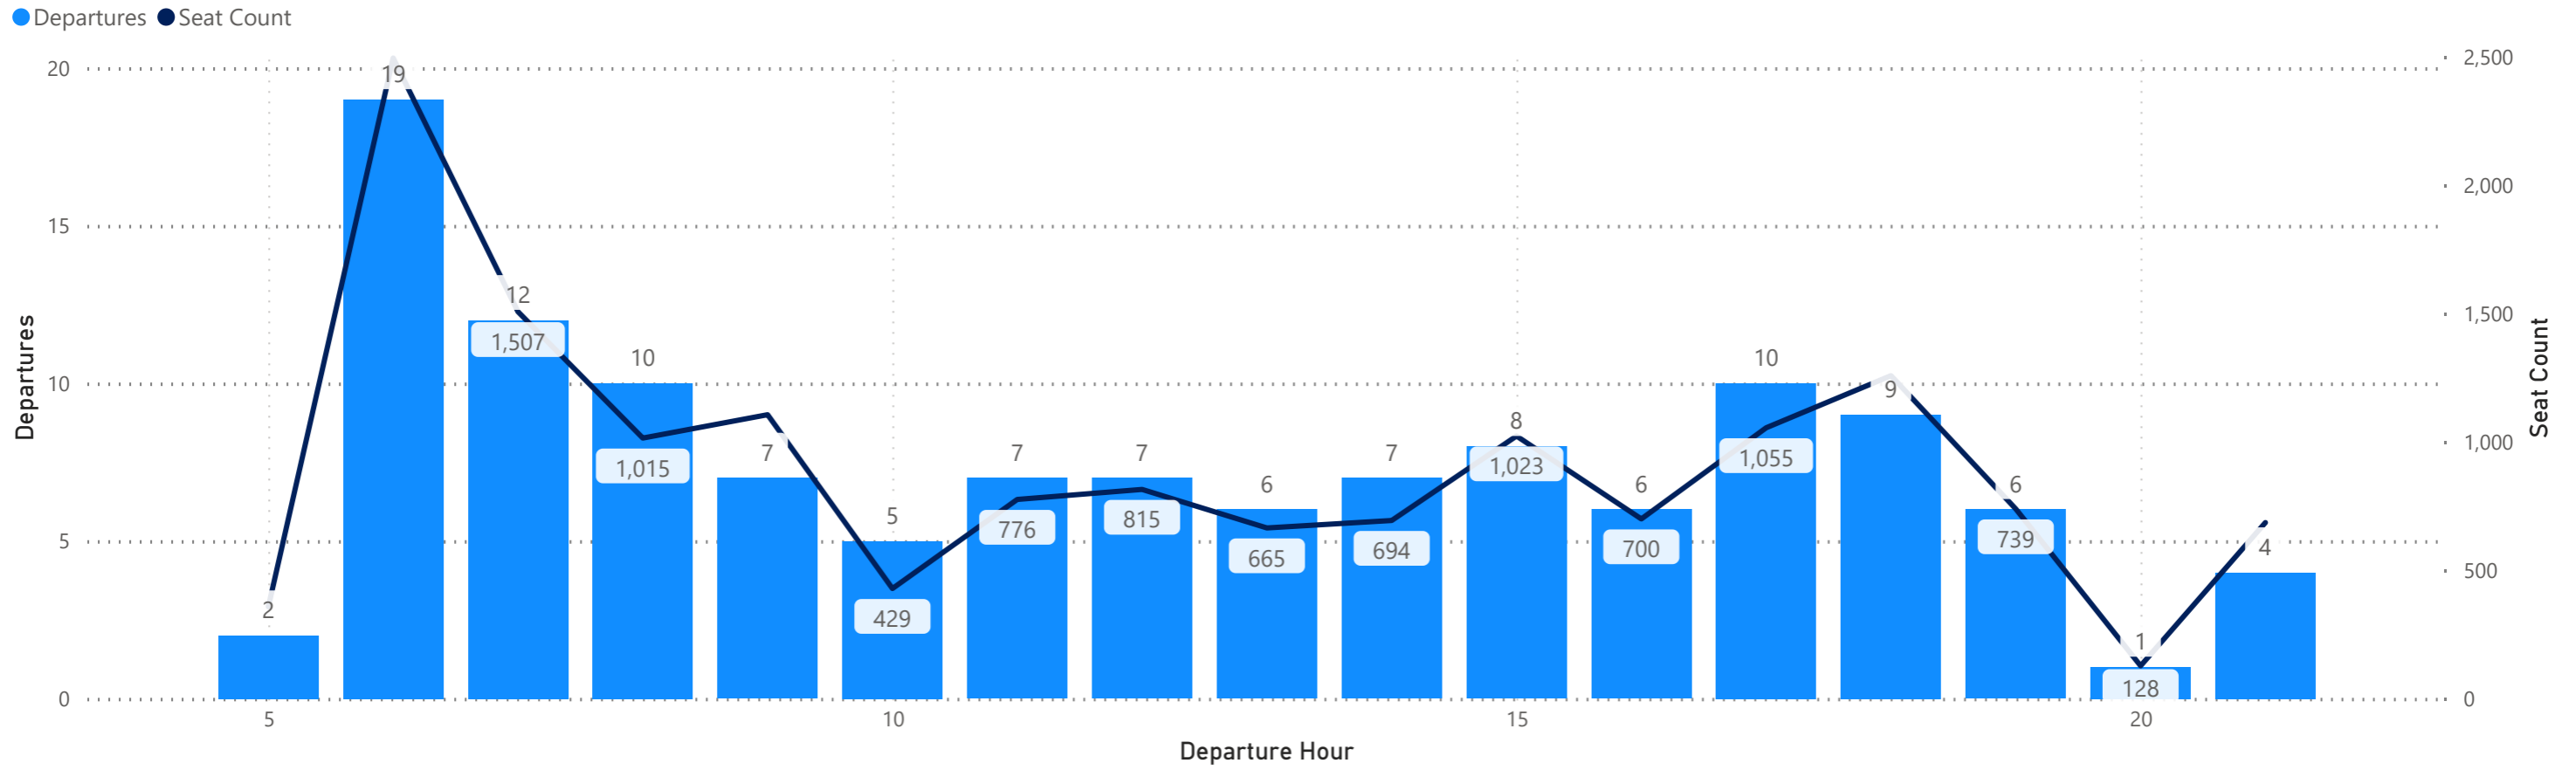

CVG Flight Schedule Summary

Departures by Airline - Earliest and Latest

Airline Code	AA		AC		AS		BA		DL		F9		G4		MX		SY		UA		VB		WN	
Travel Date	Earliest	Latest	Earliest	Latest	Earliest	Latest	Earliest	Latest	Earliest	Latest	Earliest	Latest	Earliest	Latest	Earliest	Latest	Earliest	Latest	Earliest	Latest	Earliest	Latest	Earliest	Latest
Monday, August 05, 2024	5:45	21:15	7:35	15:35	18:17	18:17	21:50	21:50	6:00	19:59	5:40	21:11	6:07	19:01					6:00	19:45			6:00	18:55
Tuesday, August 06, 2024	5:55	21:15	7:35	15:35	18:17	18:17			6:00	19:59	5:45	17:03	8:40	14:51	9:33	20:47			6:00	19:45			6:00	17:20
Wednesday, August 07, 2024	5:40	21:15	7:35	15:35	18:17	18:17	21:50	21:50	6:00	19:59	5:40	21:30	9:00	21:23					6:00	19:45			6:00	17:20
Thursday, August 08, 2024	6:00	21:15	7:35	15:35	18:17	18:17			6:00	19:59	5:30	19:49	6:00	22:47	9:33	20:47	18:55	18:55	6:00	19:45			6:00	18:55
Friday, August 09, 2024	6:00	21:46	7:35	15:35	18:17	18:17	21:45	21:45	6:00	19:59	5:40	19:08	6:00	19:01			19:22	19:22	6:00	19:45			6:00	18:55
Saturday, August 10, 2024	6:00	20:22	7:35	15:35	18:17	18:17	21:50	21:50	6:00	19:45	5:30	21:30	6:30	18:15					6:00	19:45			5:35	16:45
Sunday, August 11, 2024	5:40	21:15	7:35	15:35	18:17	18:17	21:50	21:50	6:00	19:59	5:30	19:49	6:00	22:29	9:33	20:47	17:00	17:00	6:00	19:45	10:00	10:00	5:45	20:45

Hourly Departures

Hourly Arrivals

Hourly Departures

Hourly Arrivals

Hourly Departures

Hourly Arrivals

Hourly Departures

Hourly Arrivals