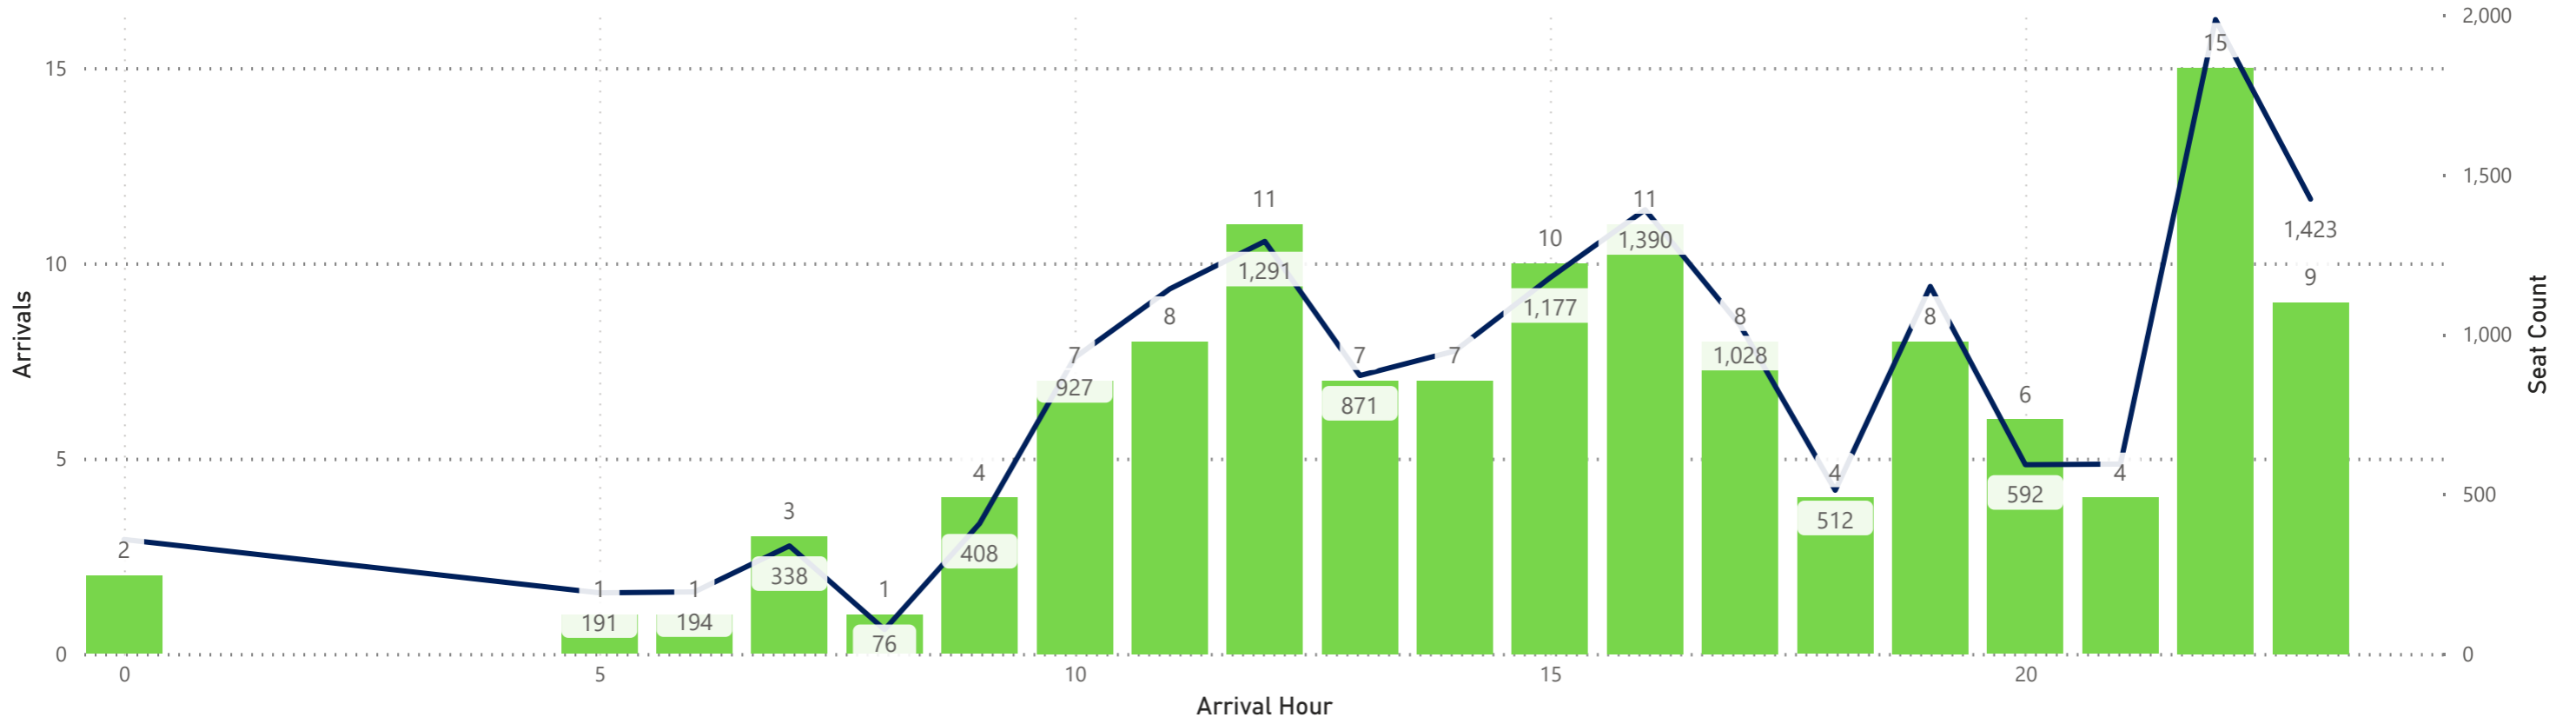

CVG Flight Schedule Summary

Departures by Airline - Earliest and Latest

Airline Code	AA		AC		AS		BA		DL		F9		G4		MX		SY		UA		VB		WN	
Travel Date	Earliest	Latest	Earliest	Latest	Earliest	Latest	Earliest	Latest	Earliest	Latest	Earliest	Latest	Earliest	Latest	Earliest	Latest	Earliest	Latest	Earliest	Latest	Earliest	Latest	Earliest	Latest
Monday, August 05, 2024	5:45	21:15	7:35	15:35	18:17	18:17	21:50	21:50	6:00	19:59	5:40	21:11	6:07	19:01					6:00	19:45			6:00	18:55
Tuesday, August 06, 2024	5:55	21:15	7:35	15:35	18:17	18:17			6:00	19:59	5:45	17:03	8:40	14:51	9:33	20:47			6:00	19:45			6:00	17:20
Wednesday, August 07, 2024	5:40	21:15	7:35	15:35	18:17	18:17	21:50	21:50	6:00	19:59	5:40	21:30	9:00	21:23					6:00	19:45			6:00	17:20
Thursday, August 08, 2024	6:00	21:15	7:35	15:35	18:17	18:17			6:00	19:59	5:30	19:49	6:00	22:47	9:33	20:47	18:55	18:55	6:00	19:45			6:00	18:55
Friday, August 09, 2024	6:00	21:46	7:35	15:35	18:17	18:17	21:45	21:45	6:00	19:59	5:40	19:08	6:00	19:01			19:22	19:22	6:00	19:45			6:00	18:55
Saturday, August 10, 2024	6:00	20:22	7:35	15:35	18:17	18:17	21:50	21:50	6:00	19:45	5:30	21:30	6:30	18:15					6:00	19:45			5:35	16:45
Sunday, August 11, 2024	5:40	21:15	7:35	15:35	18:17	18:17	21:50	21:50	6:00	19:59	5:30	19:49	6:00	22:29	9:33	20:47	17:00	17:00	6:00	19:45	10:00	10:00	5:45	20:45

Hourly Departures

Hourly Arrivals

Hourly Departures

Hourly Arrivals

Hourly Departures

Hourly Arrivals

Hourly Departures

Hourly Arrivals

Hourly Departures

● Departures ● Seat Count

Hourly Arrivals

● Arrivals ● Seat Cont

Hourly Departures

● Departures ● Seat Count

Hourly Arrivals

● Arrivals ● Seat Count

Hourly Departures

Hourly Arrivals