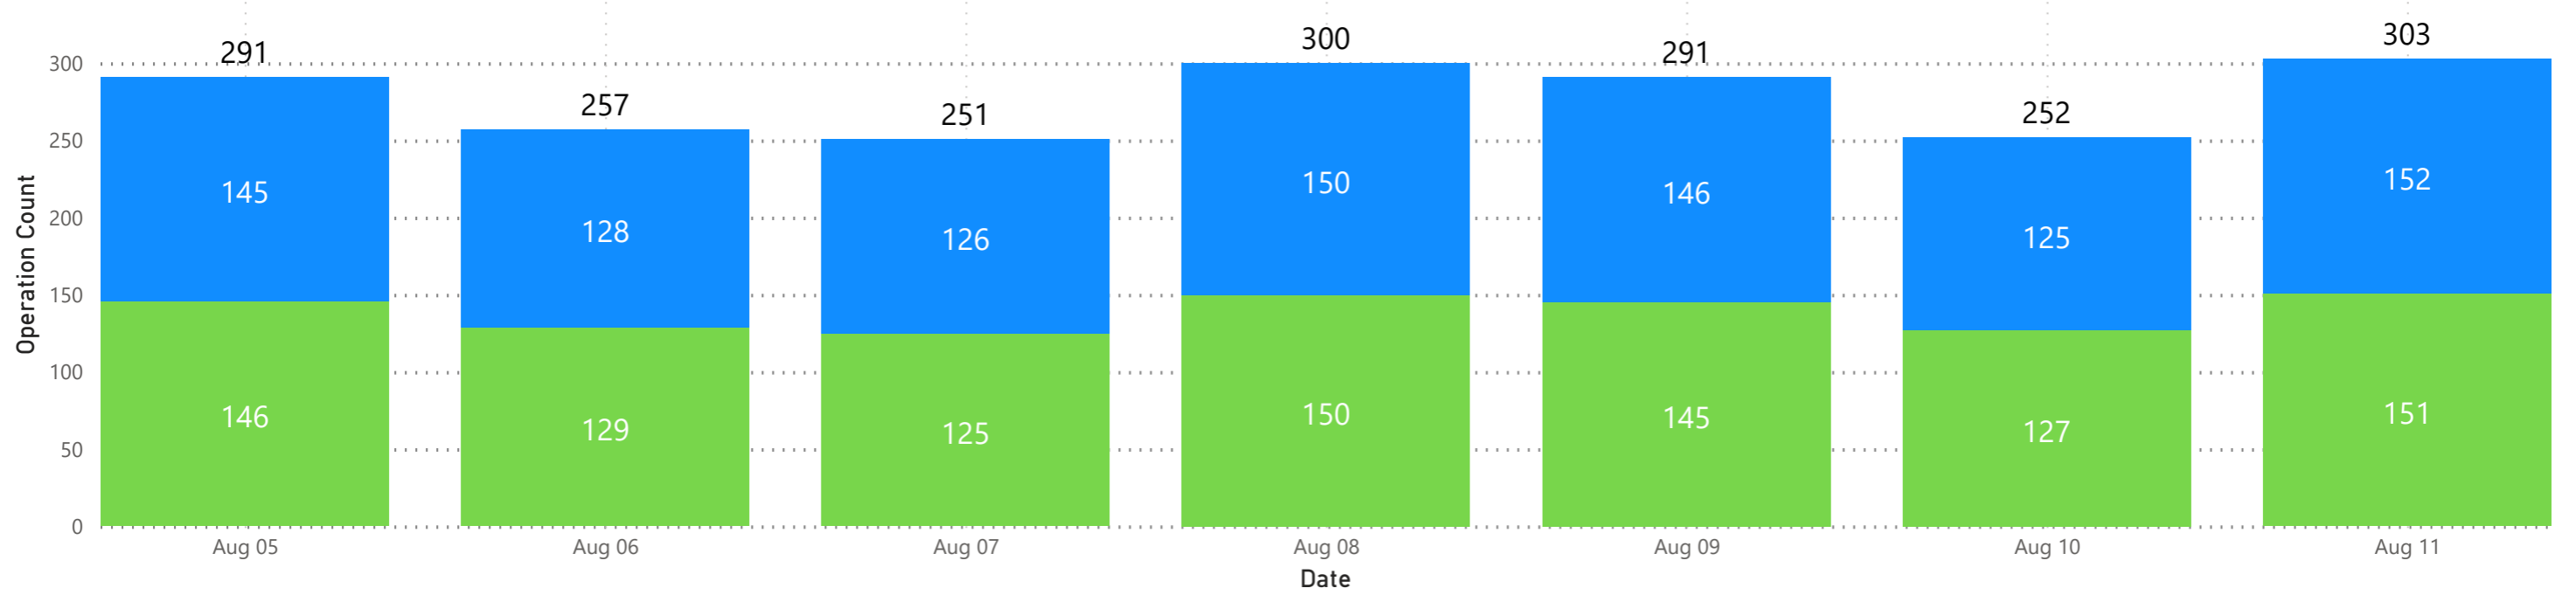

Departures

Hour and Ops Count by Date

CVG Flight Schedule Summary

Scheduled Arrivals and Seats by Hour

Travel Date	Monday, August 05, 2024		Tuesday, August 06, 2024		Wednesday, August 07, 2024		Thursday, August 08, 2024		Friday, August 09, 2024		Saturday, August 10, 2024		Sunday, August 11, 2024	
Hour	Ops	Seats	Ops	Seats	Ops	Seats	Ops	Seats	Ops	Seats	Ops	Seats	Ops	Seats
0	4	730	2	358	2	358	1	172	3	544	2	358	2	347
1							2	372	1	186			2	372
2														
3														
4														
5	1	191	1	191	1	191	1	191	1	191	1	191	1	191
6	1	194	2	270	2	270	2	270	2	270	1	194	2	270
7	2	152	1	76	1	76	1	76	1	76	3	338	1	76
8	4	641	3	393	3	442	4	570	4	641	1	76	4	589
9	4	378	4	359	3	222	4	359	4	378	4	408	3	289
10	10	1,291	7	788	8	1,017	8	963	8	933	7	927	10	1,208
11	8	942	9	1,004	8	928	12	1,562	10	1,190	8	1,142	10	1,380
12	10	1,281	9	1,053	7	704	10	1,129	11	1,315	11	1,291	8	871
13	8	1,102	7	946	7	836	5	654	6	840	7	871	6	724
14	9	1,044	9	1,093	8	907	8	918	11	1,421	7	948	9	1,106
15	11	1,316	12	1,392	12	1,392	13	1,548	12	1,392	10	1,177	12	1,392
16	11	1,344	9	1,246	8	1,113	13	1,848	10	1,290	11	1,390	13	1,861
17	7	928	7	738	7	738	8	924	9	1,080	8	1,028	10	1,279
18	7	1,030	3	303	6	855	8	1,167	8	1,216	4	512	7	949
19	9	1,201	6	717	8	1,171	5	531	6	745	8	1,150	6	745
20	7	793	10	1,363	8	949	10	1,223	6	717	6	592	10	1,191
21	7	830	7	926	5	554	8	1,082	7	816	4	594	8	1,046
22	11	1,260	12	1,281	12	1,281	15	1,820	12	1,242	15	1,985	14	1,634
23	15	2,290	9	1,273	9	1,326	12	1,873	13	2,089	9	1,423	13	2,030
Total	146	18,938	129	15,770	125	15,330	150	19,252	145	18,572	127	16,595	151	19,550

Arrivals
Hour and Ops Count by Date

CVG Flight Schedule Summary

Daily Operations and Daily Scheduled Seats

● Arrivals ● Departures

Daily Scheduled Seat Count

● Arriving Seats ● Departing Seats

CVG Flight Schedule Summary