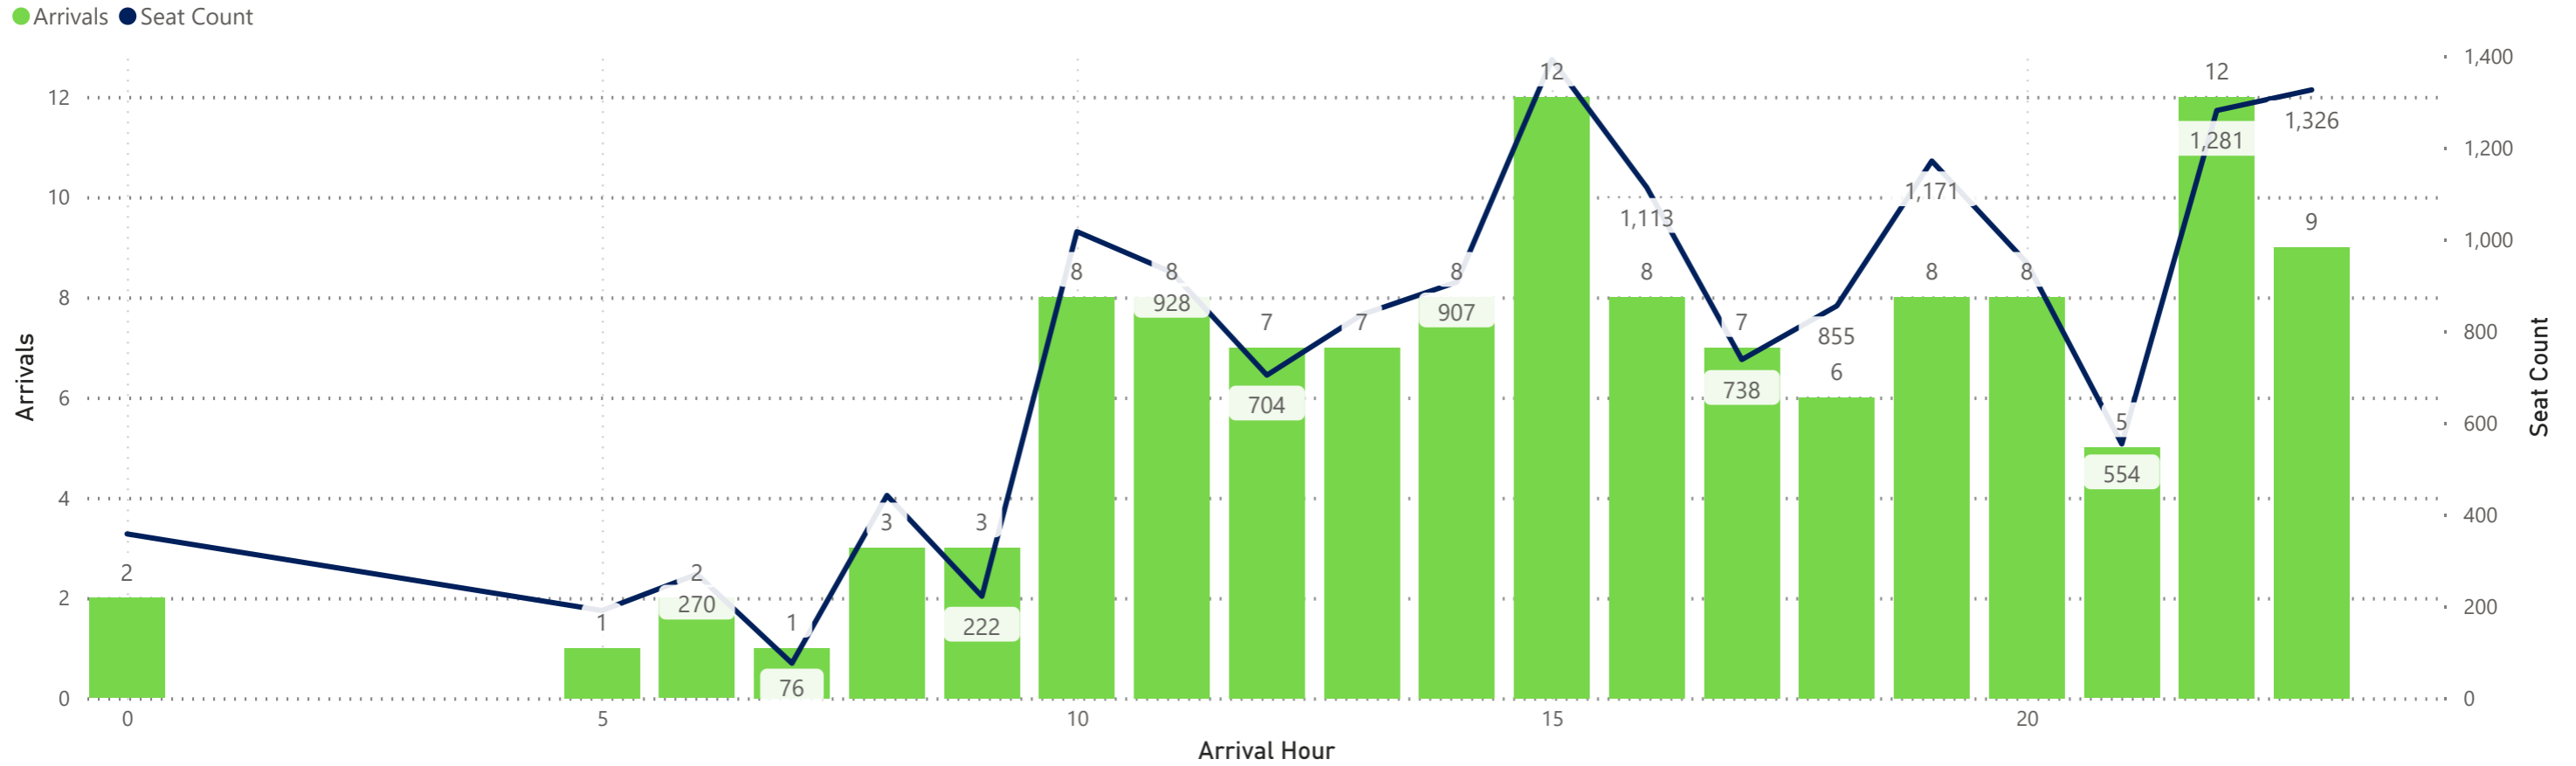

CVG Flight Schedule Summary

Departures by Airline - Earliest and Latest

Airline Code	AA		AC		AS		BA		DL		F9		G4		MX		SY		UA		VB		WN	
Travel Date	Earliest	Latest	Earliest	Latest	Earliest	Latest	Earliest	Latest	Earliest	Latest	Earliest	Latest	Earliest	Latest	Earliest	Latest	Earliest	Latest	Earliest	Latest	Earliest	Latest	Earliest	Latest
Monday, August 05, 2024	5:45	21:15	7:35	15:35	18:17	18:17	21:50	21:50	6:00	19:59	5:40	21:11	6:07	19:01					6:00	19:45			6:00	18:55
Tuesday, August 06, 2024	5:55	21:15	7:35	15:35	18:17	18:17			6:00	19:59	5:45	17:03	8:40	14:51	9:33	20:47			6:00	19:45			6:00	17:20
Wednesday, August 07, 2024	5:40	21:15	7:35	15:35	18:17	18:17	21:50	21:50	6:00	19:59	5:40	21:30	9:00	21:23					6:00	19:45			6:00	17:20
Thursday, August 08, 2024	6:00	21:15	7:35	15:35	18:17	18:17			6:00	19:59	5:30	19:49	6:00	22:47	9:33	20:47	18:55	18:55	6:00	19:45			6:00	18:55
Friday, August 09, 2024	6:00	21:46	7:35	15:35	18:17	18:17	21:45	21:45	6:00	19:59	5:40	19:08	6:00	19:01			19:22	19:22	6:00	19:45			6:00	18:55
Saturday, August 10, 2024	6:00	20:22	7:35	15:35	18:17	18:17	21:50	21:50	6:00	19:45	5:30	21:30	6:30	18:15					6:00	19:45			5:35	16:45
Sunday, August 11, 2024	5:40	21:15	7:35	15:35	18:17	18:17	21:50	21:50	6:00	19:59	5:30	19:49	6:00	22:29	9:33	20:47	17:00	17:00	6:00	19:45	10:00	10:00	5:45	20:45

Hourly Departures

Hourly Arrivals

Hourly Departures

Hourly Arrivals

Hourly Departures

Hourly Arrivals

Hourly Departures

Hourly Arrivals