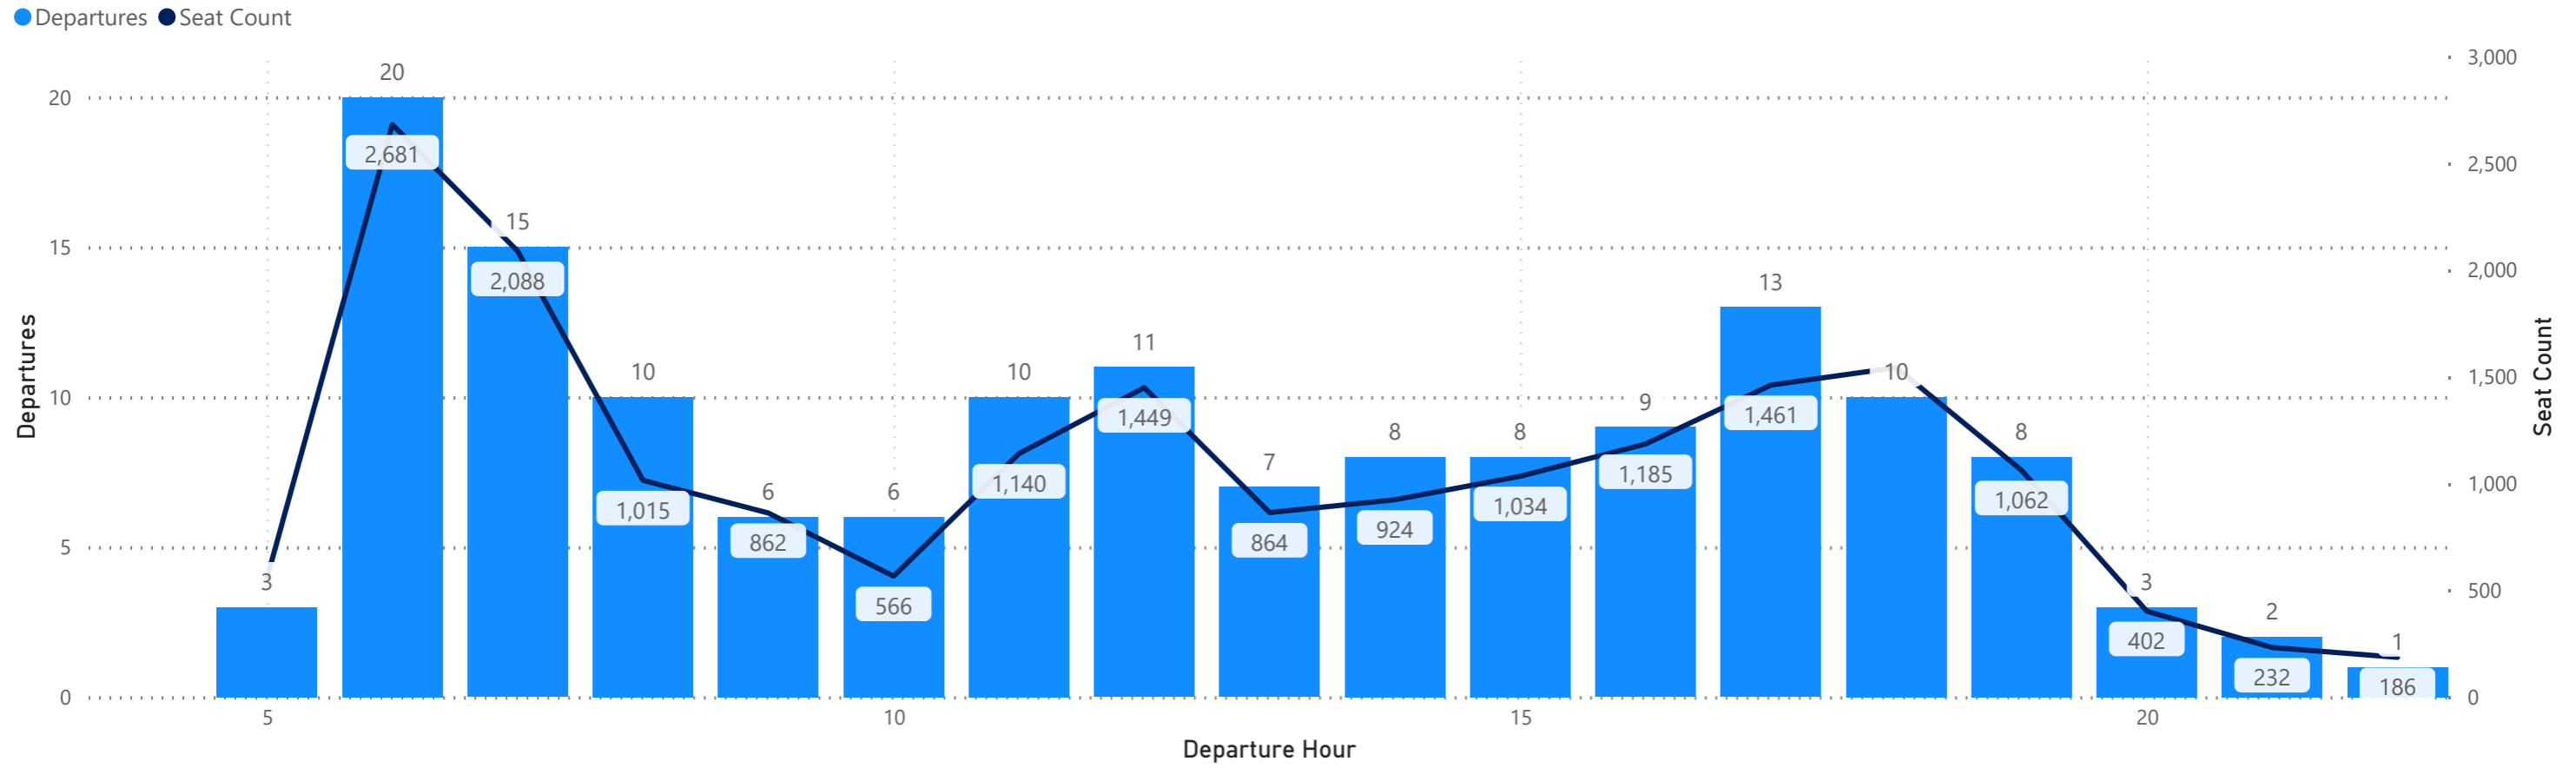

CVG Flight Schedule Summary

Departures by Airline - Earliest and Latest

Airline Code	AA		AC		AS		BA		DL		F9		G4		MX		SY		UA		VB		WN	
Travel Date	Earliest	Latest	Earliest	Latest	Earliest	Latest	Earliest	Latest	Earliest	Latest	Earliest	Latest	Earliest	Latest	Earliest	Latest	Earliest	Latest	Earliest	Latest	Earliest	Latest	Earliest	Latest
Monday, August 05, 2024	5:45	21:15	7:35	15:35	18:17	18:17	21:50	21:50	6:00	19:59	5:40	21:11	6:07	19:01					6:00	19:45			6:00	18:55
Tuesday, August 06, 2024	5:55	21:15	7:35	15:35	18:17	18:17			6:00	19:59	5:45	17:03	8:40	14:51	9:33	20:47			6:00	19:45			6:00	17:20
Wednesday, August 07, 2024	5:40	21:15	7:35	15:35	18:17	18:17	21:50	21:50	6:00	19:59	5:40	21:30	9:00	21:23					6:00	19:45			6:00	17:20
Thursday, August 08, 2024	6:00	21:15	7:35	15:35	18:17	18:17			6:00	19:59	5:30	19:49	6:00	22:47	9:33	20:47	18:55	18:55	6:00	19:45			6:00	18:55
Friday, August 09, 2024	6:00	21:46	7:35	15:35	18:17	18:17	21:45	21:45	6:00	19:59	5:40	19:08	6:00	19:01			19:22	19:22	6:00	19:45			6:00	18:55
Saturday, August 10, 2024	6:00	20:22	7:35	15:35	18:17	18:17	21:50	21:50	6:00	19:45	5:30	21:30	6:30	18:15					6:00	19:45			5:35	16:45
Sunday, August 11, 2024	5:40	21:15	7:35	15:35	18:17	18:17	21:50	21:50	6:00	19:59	5:30	19:49	6:00	22:29	9:33	20:47	17:00	17:00	6:00	19:45	10:00	10:00	5:45	20:45

Hourly Departures

Hourly Arrivals

Hourly Departures

Hourly Arrivals

Hourly Departures

Hourly Arrivals

Hourly Departures

Hourly Arrivals