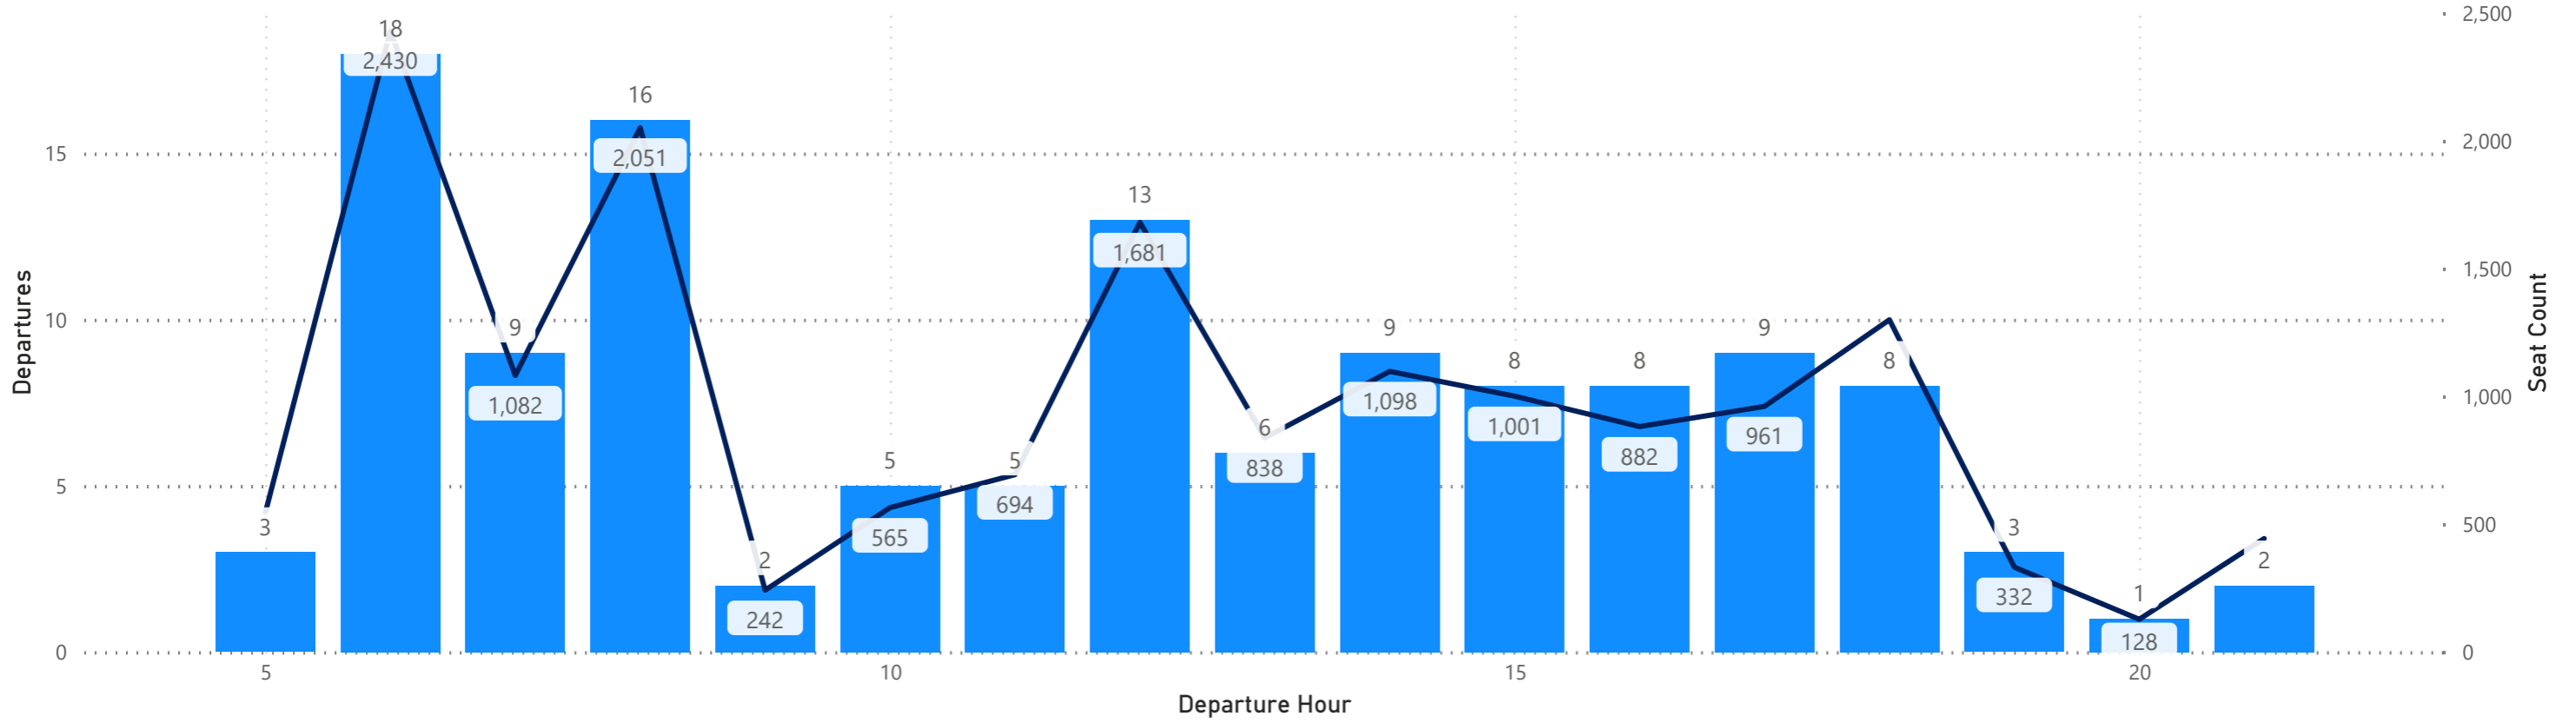

CVG Flight Schedule Summary

Departures by Airline - Earliest and Latest

Airline Code	AA		AC		AS		BA		DL		F9		G4		MX		SY		UA		VB		WN	
Travel Date	Earliest	Latest	Earliest	Latest	Earliest	Latest	Earliest	Latest	Earliest	Latest	Earliest	Latest	Earliest	Latest	Earliest	Latest	Earliest	Latest	Earliest	Latest	Earliest	Latest	Earliest	Latest
Monday, August 05, 2024	5:45	21:15	7:35	15:35	18:17	18:17	21:50	21:50	6:00	19:59	5:40	21:11	6:07	19:01					6:00	19:45			6:00	18:55
Tuesday, August 06, 2024	5:55	21:15	7:35	15:35	18:17	18:17			6:00	19:59	5:45	17:03	8:40	14:51	9:33	20:47			6:00	19:45			6:00	17:20
Wednesday, August 07, 2024	5:40	21:15	7:35	15:35	18:17	18:17	21:50	21:50	6:00	19:59	5:40	21:30	9:00	21:23					6:00	19:45			6:00	17:20
Thursday, August 08, 2024	6:00	21:15	7:35	15:35	18:17	18:17			6:00	19:59	5:30	19:49	6:00	22:47	9:33	20:47	18:55	18:55	6:00	19:45			6:00	18:55
Friday, August 09, 2024	6:00	21:46	7:35	15:35	18:17	18:17	21:45	21:45	6:00	19:59	5:40	19:08	6:00	19:01			19:22	19:22	6:00	19:45			6:00	18:55
Saturday, August 10, 2024	6:00	20:22	7:35	15:35	18:17	18:17	21:50	21:50	6:00	19:45	5:30	21:30	6:30	18:15					6:00	19:45			5:35	16:45
Sunday, August 11, 2024	5:40	21:15	7:35	15:35	18:17	18:17	21:50	21:50	6:00	19:59	5:30	19:49	6:00	22:29	9:33	20:47	17:00	17:00	6:00	19:45	10:00	10:00	5:45	20:45

Hourly Departures

● Departures ● Seat Count

Hourly Arrivals

● Arrivals ● Seat Cont

Hourly Departures

● Departures ● Seat Count

Hourly Arrivals

● Arrivals ● Seat Count

Hourly Departures

Hourly Arrivals