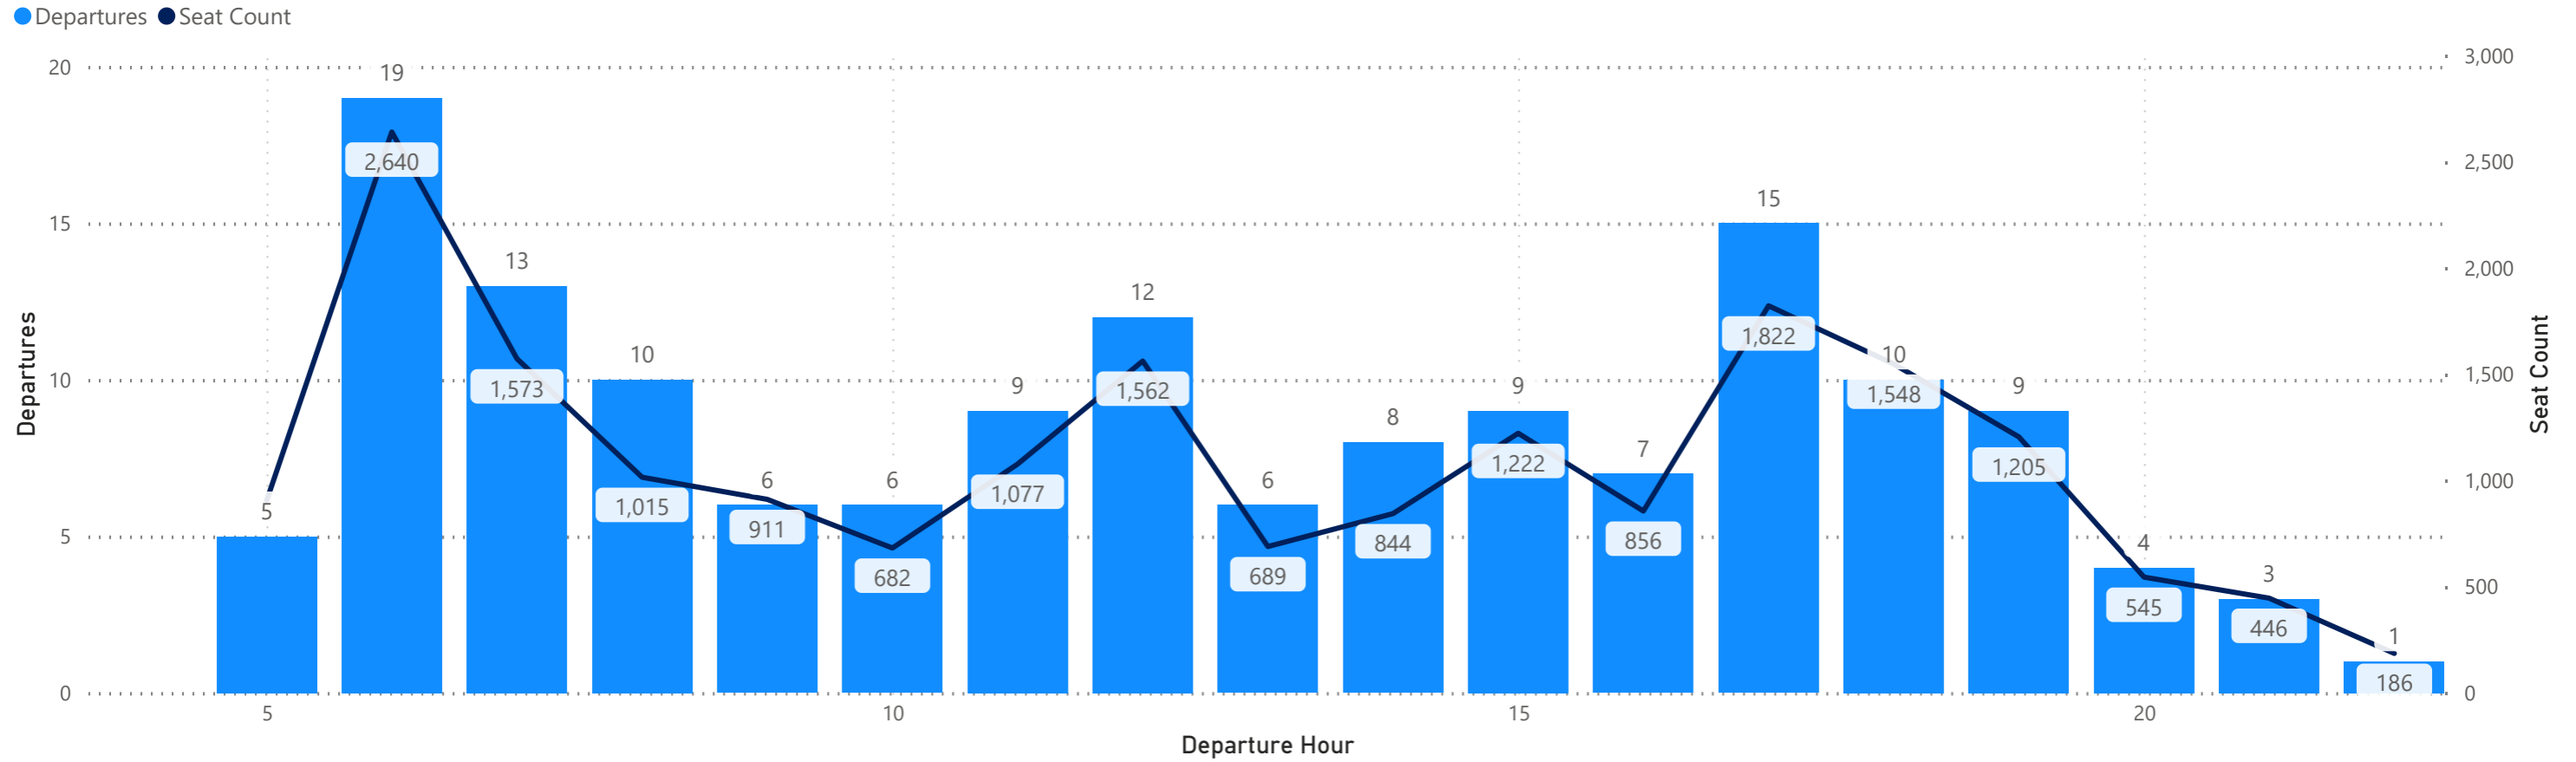

CVG Flight Schedule Summary

Departures by Airline - Earliest and Latest

Airline Code	AA		AC		AS		BA		DL		F9		G4		MX		SY		UA		VB		WN	
Travel Date	Earliest	Latest	Earliest	Latest	Earliest	Latest	Earliest	Latest	Earliest	Latest	Earliest	Latest	Earliest	Latest	Earliest	Latest	Earliest	Latest	Earliest	Latest	Earliest	Latest	Earliest	Latest
Monday, August 05, 2024	5:45	21:15	7:35	15:35	18:17	18:17	21:50	21:50	6:00	19:59	5:40	21:11	6:07	19:01					6:00	19:45			6:00	18:55
Tuesday, August 06, 2024	5:55	21:15	7:35	15:35	18:17	18:17			6:00	19:59	5:45	17:03	8:40	14:51	9:33	20:47			6:00	19:45			6:00	17:20
Wednesday, August 07, 2024	5:40	21:15	7:35	15:35	18:17	18:17	21:50	21:50	6:00	19:59	5:40	21:30	9:00	21:23					6:00	19:45			6:00	17:20
Thursday, August 08, 2024	6:00	21:15	7:35	15:35	18:17	18:17			6:00	19:59	5:30	19:49	6:00	22:47	9:33	20:47	18:55	18:55	6:00	19:45			6:00	18:55
Friday, August 09, 2024	6:00	21:46	7:35	15:35	18:17	18:17	21:45	21:45	6:00	19:59	5:40	19:08	6:00	19:01			19:22	19:22	6:00	19:45			6:00	18:55
Saturday, August 10, 2024	6:00	20:22	7:35	15:35	18:17	18:17	21:50	21:50	6:00	19:45	5:30	21:30	6:30	18:15					6:00	19:45			5:35	16:45
Sunday, August 11, 2024	5:40	21:15	7:35	15:35	18:17	18:17	21:50	21:50	6:00	19:59	5:30	19:49	6:00	22:29	9:33	20:47	17:00	17:00	6:00	19:45	10:00	10:00	5:45	20:45

Hourly Departures

● Departures ● Seat Count

Hourly Arrivals

● Arrivals ● Seat Cont

Hourly Departures

● Departures ● Seat Count

Hourly Arrivals

● Arrivals ● Seat Count

Hourly Departures

Hourly Arrivals