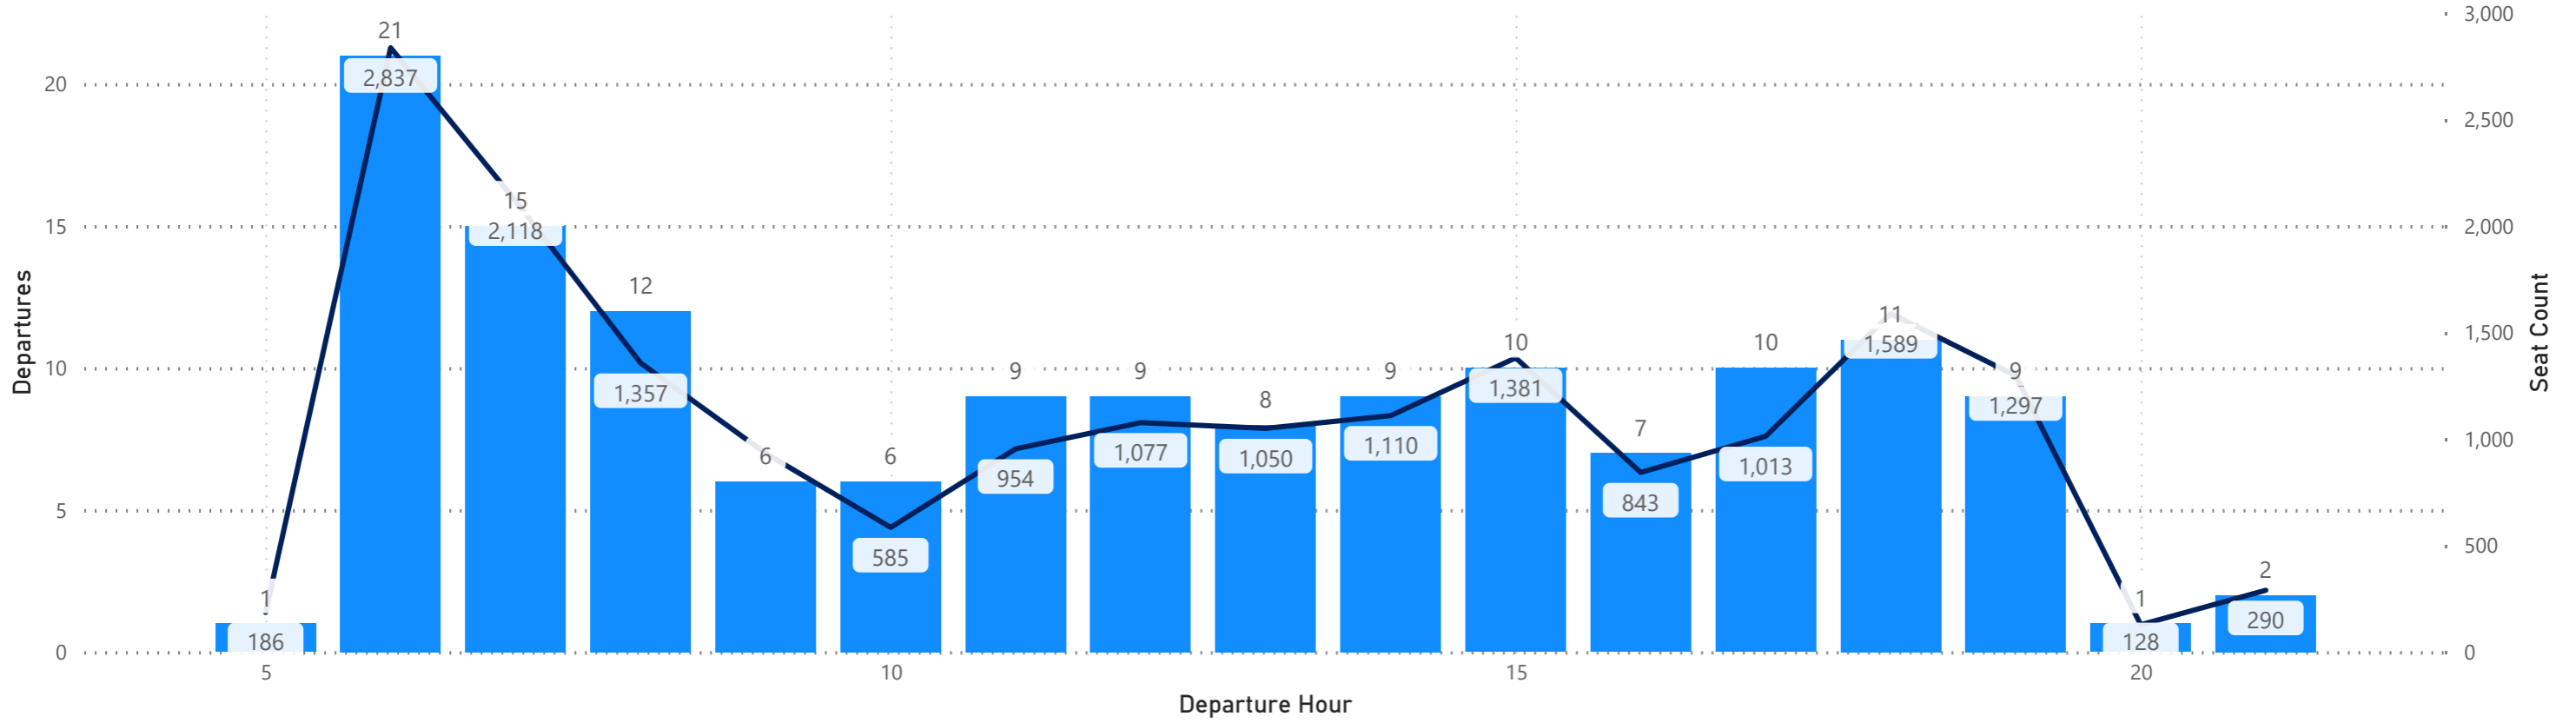

Hourly Departures

● Departures ● Seat Count