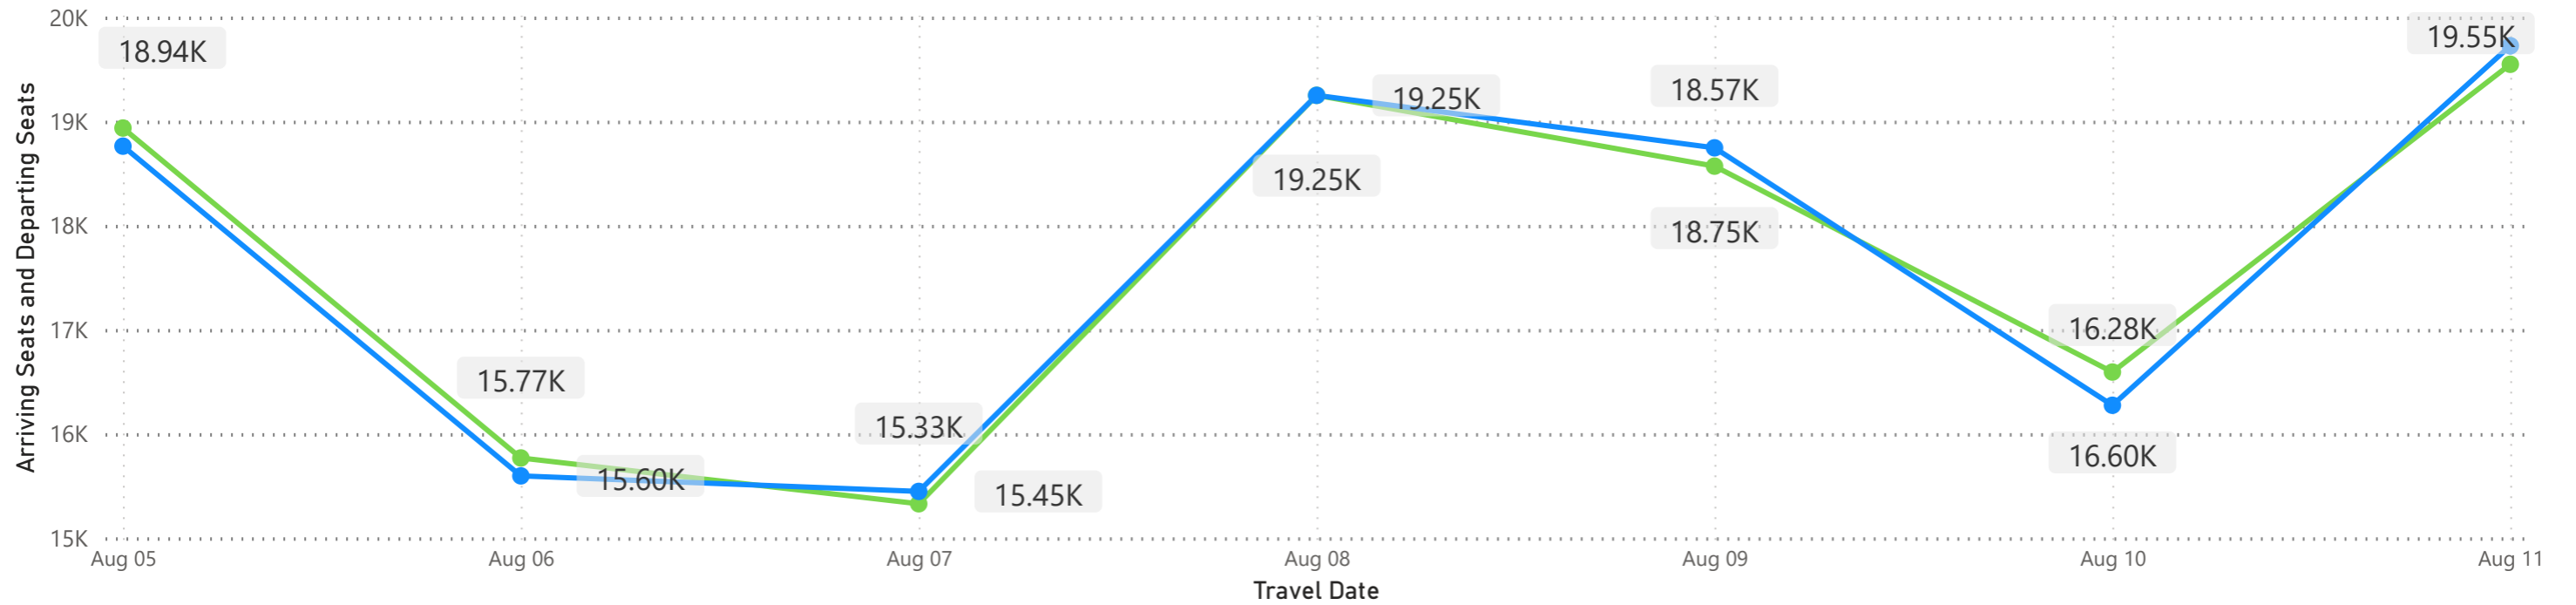

Arrivals
Hour and Ops Count by Date

CVG Flight Schedule Summary

Daily Operations and Daily Scheduled Seats

● Arrivals ● Departures

Daily Scheduled Seat Count

● Arriving Seats ● Departing Seats

CVG Flight Schedule Summary

Daily Departures by Airline

Airline Code	Monday, August 05, 2024	Tuesday, August 06, 2024	Wednesday, August 07, 2024	Thursday, August 08, 2024	Friday, August 09, 2024	Saturday, August 10, 2024	Sunday, August 11, 2024	Total
AA	35	34	37	36	36	32	37	247
AC	2	2	2	2	2	2	2	14
AS	1	1	1	1	1	1	1	7
BA	1		1		1	1	1	5
DL	49	47	47	49	49	38	47	326
F9	17	13	12	16	16	18	16	108
G4	16	3	3	16	16	12	16	82
MX		4		5			5	14
SY				1	1		1	3
UA	19	19	18	19	19	15	17	126
VB							1	1
WN	5	5	5	5	5	6	8	39
Total	145	128	126	150	146	125	152	972