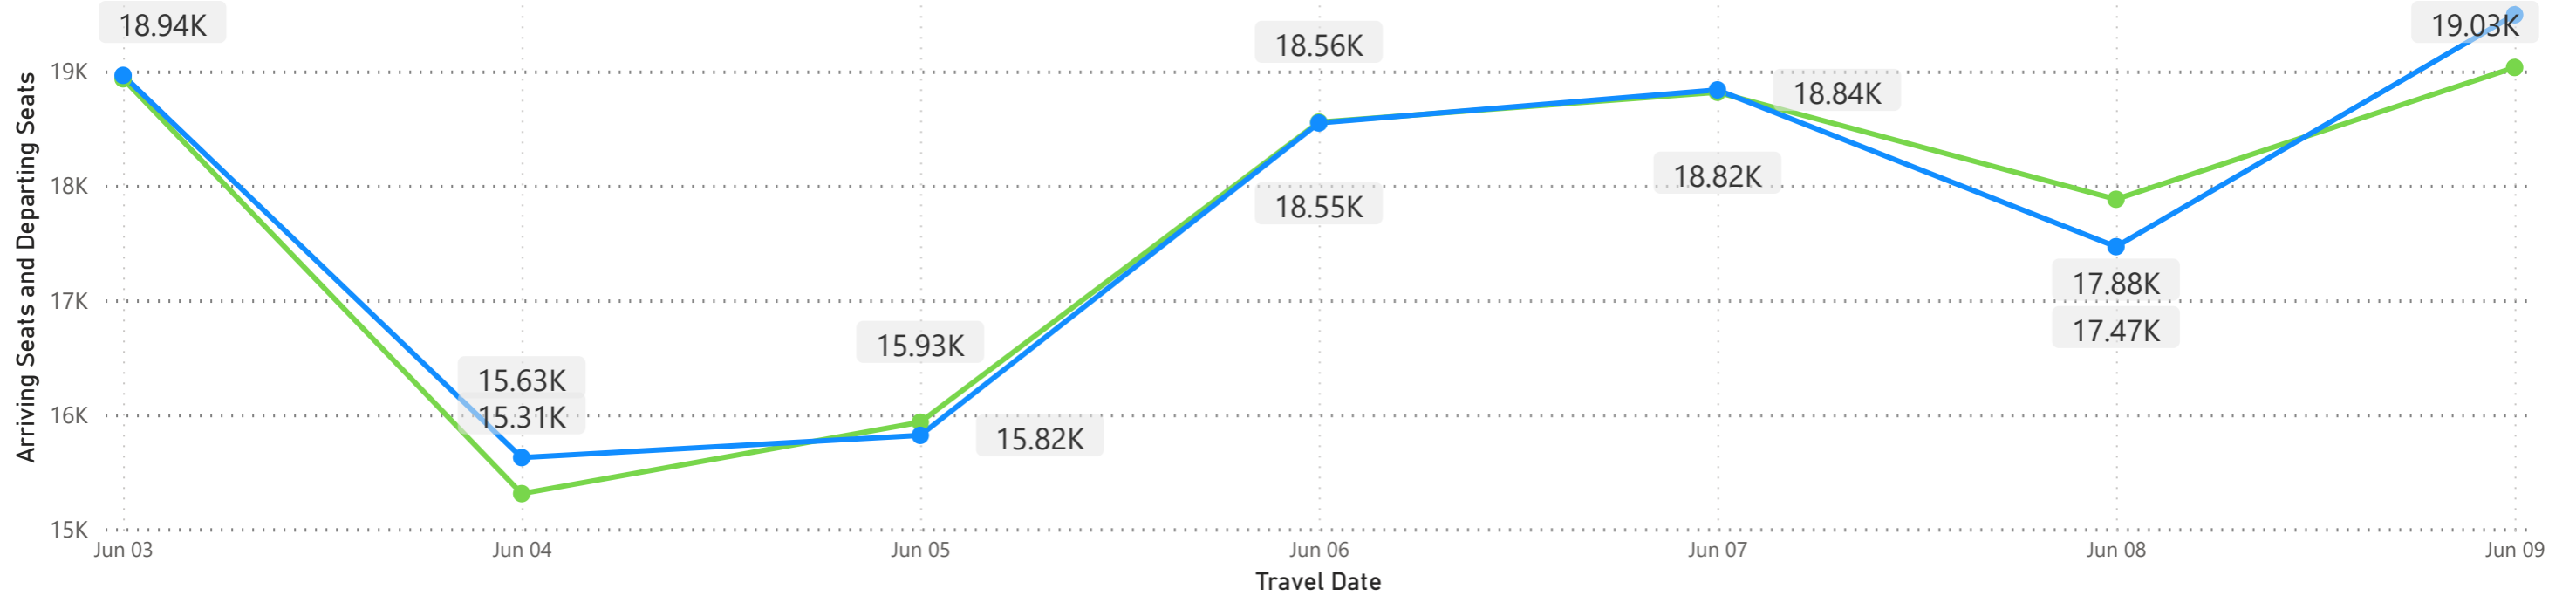

Arrivals
Hour and Ops Count by Date

CVG Flight Schedule Summary

Daily Operations and Daily Scheduled Seats

● Arrivals ● Departures

Daily Scheduled Seat Count

● Arriving Seats ● Departing Seats

CVG Flight Schedule Summary

Daily Departures by Airline

Airline Code	Monday, June 03, 2024	Tuesday, June 04, 2024	Wednesday, June 05, 2024	Thursday, June 06, 2024	Friday, June 07, 2024	Saturday, June 08, 2024	Sunday, June 09, 2024	Total
AA	36	35	36	35	35	31	34	242
AC	2	2	2	2	2	2	2	14
AS	1	1	1	1	1	1	1	7
BA	1		1		1	1	1	5
DL	48	47	46	48	49	37	47	322
F9	17	13	14	15	16	16	15	106
G4	17	3	6	15	17	18	15	91
MX		4		5			5	14
SY	1	1		1	1		1	5
UA	19	19	18	19	19	17	18	129
VB							2	2
WN	6	5	5	6	6	8	8	44
Total	148	130	129	147	147	131	149	981