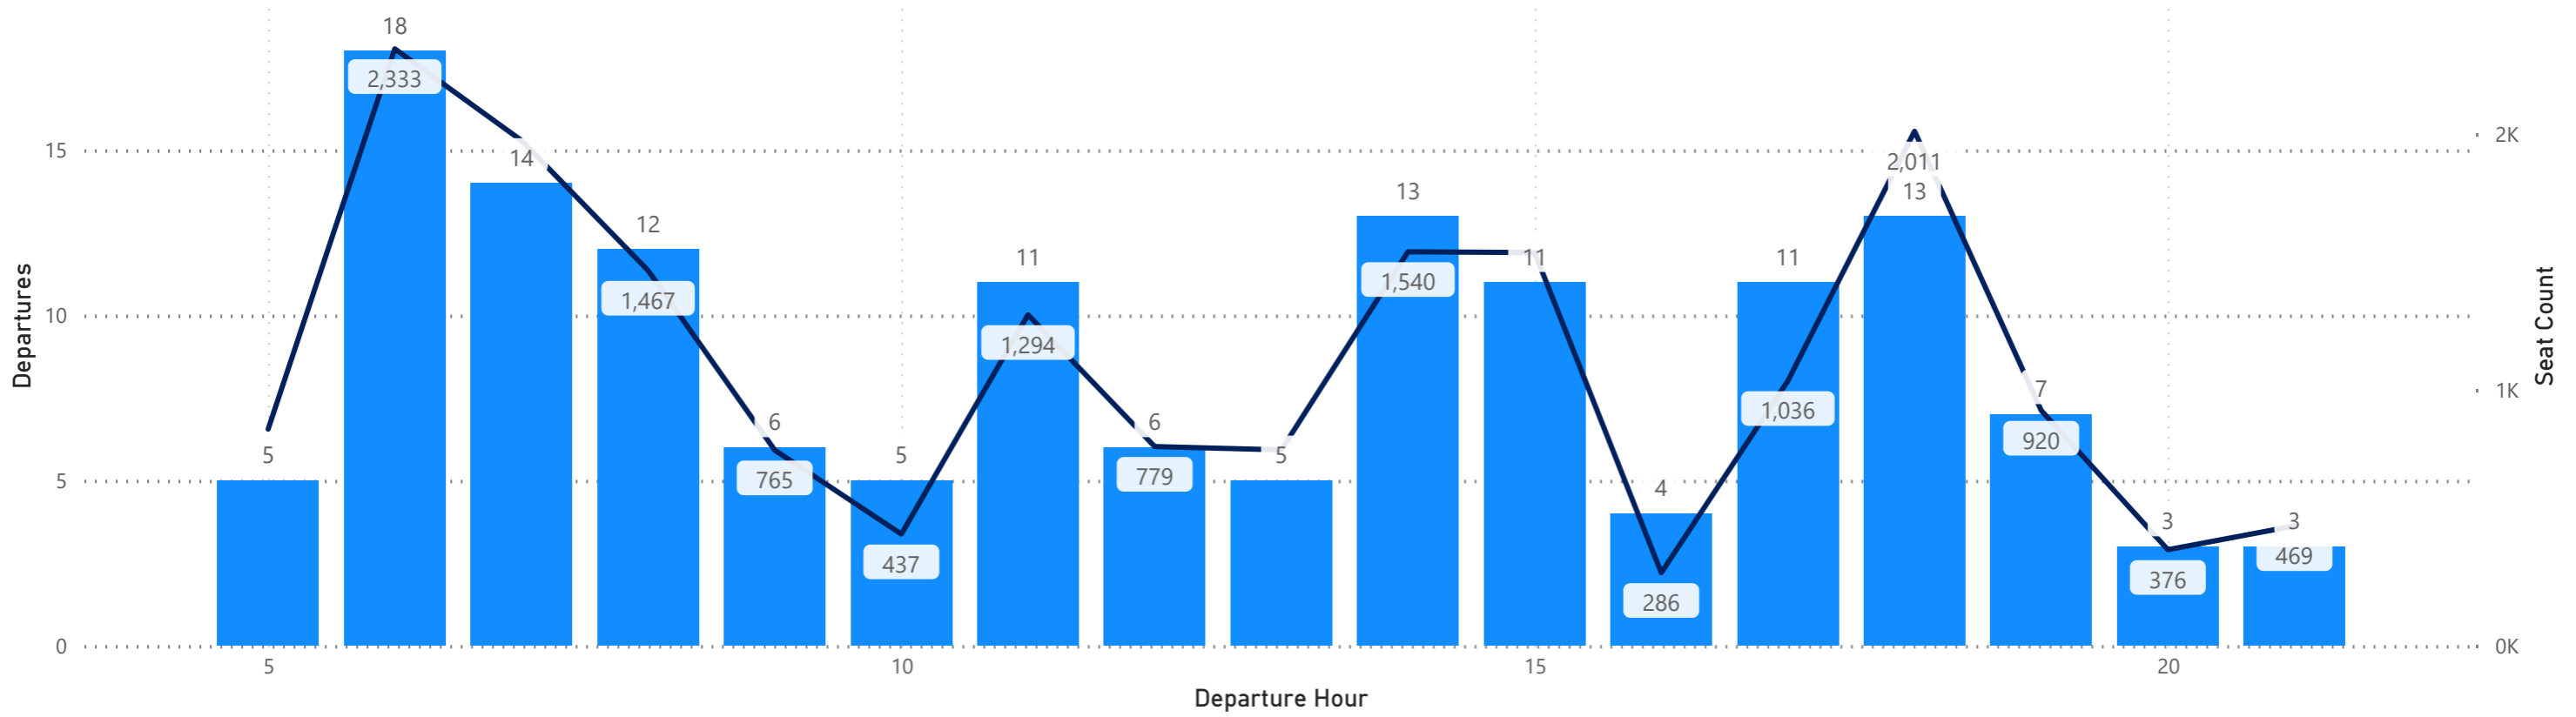

Hourly Departures

Departures Seat Count