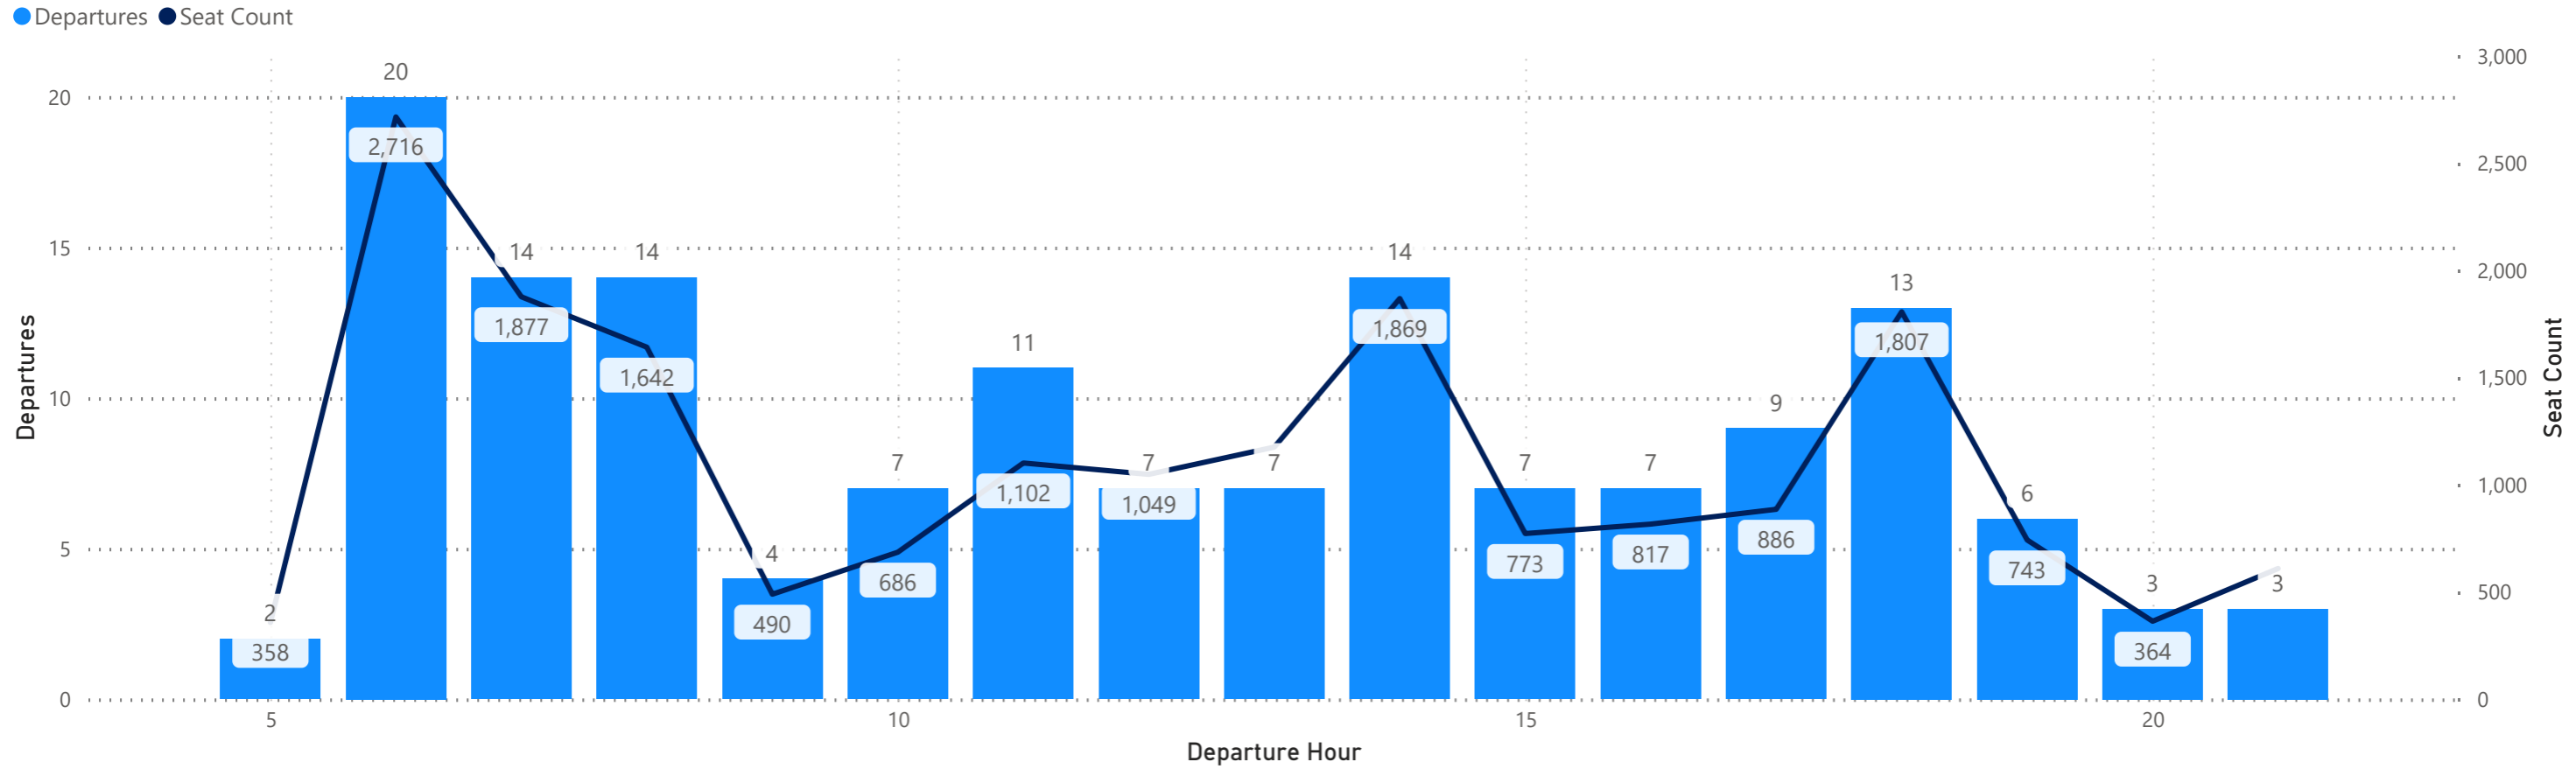

Hourly Departures