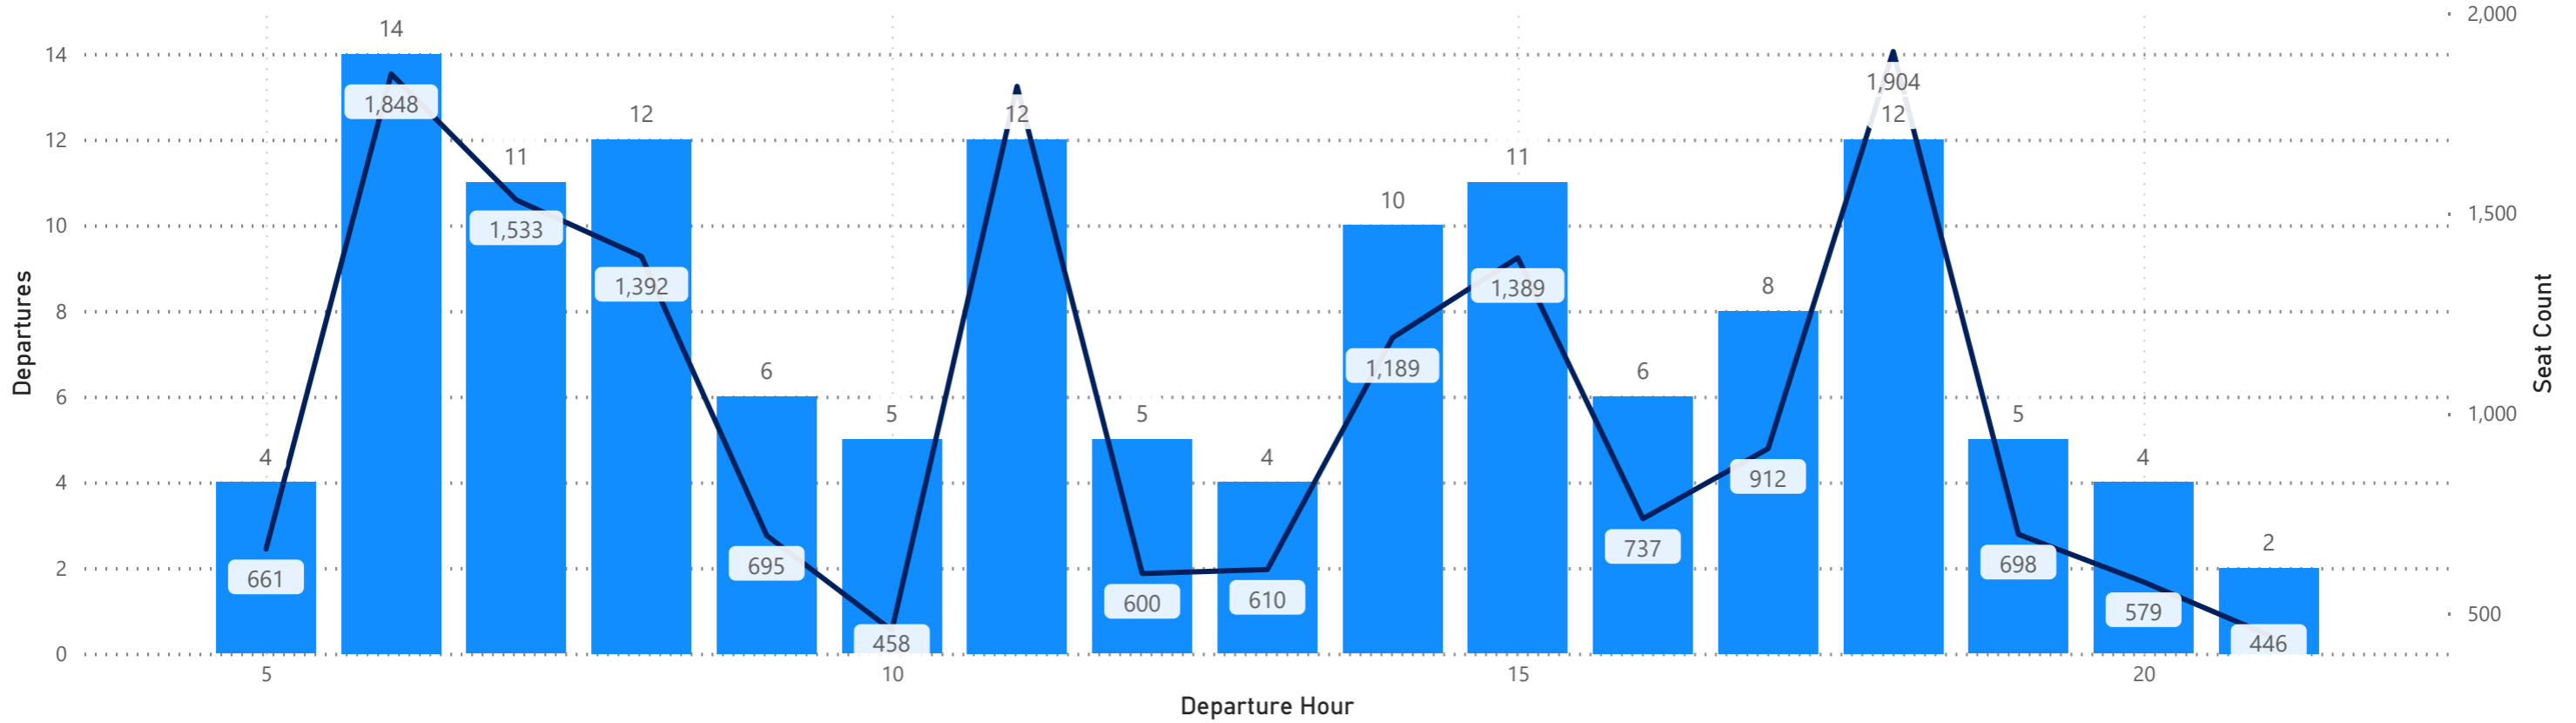

Arrivals by Airline - Earliest and Latest

Airline Code	AA		AC		AS		BA		DL		F9		G4		MX		SY		UA		VB		WN	
Travel Date	Earliest	Latest	Earliest	Latest	Earliest	Latest	Earliest	Latest	Earliest	Latest	Earliest	Latest	Earliest	Latest	Earliest	Latest	Earliest	Latest	Earliest	Latest	Earliest	Latest	Earliest	Latest
Monday, June 03, 2024	7:32	23:58	14:43	22:23	17:43	17:43	19:45	19:45	5:00	23:57	0:06	23:01	9:11	23:41			17:51	17:51	9:34	23:57			11:30	23:05
Tuesday, June 04, 2024	7:32	23:58	14:43	22:23	17:43	17:43			6:41	23:57	0:38	23:59	14:01	20:10	8:47	20:06	17:57	17:57	9:34	23:57			12:40	23:50
Wednesday, June 05, 2024	0:18	22:56	14:43	22:23	17:43	17:43	19:50	19:50	5:00	23:57	0:29	23:07	13:31	20:38					9:34	23:57			12:40	23:50
Thursday, June 06, 2024	0:18	22:56	14:43	22:23	17:43	17:43			5:00	23:57	1:13	23:26	8:41	22:40	8:47	20:06	18:13	18:13	9:34	23:57			0:10	23:20
Friday, June 07, 2024	0:18	22:56	14:43	22:23	17:43	17:43	19:55	19:55	0:20	23:57	0:05	23:02	8:33	23:34			18:13	18:13	9:34	23:57			0:10	23:20
Saturday, June 08, 2024	0:18	23:12	14:43	22:23	17:43	17:43	19:45	19:45	0:40	23:57	0:44	23:23	10:13	23:19					9:34	23:57	20:50	21:00	0:05	22:55
Sunday, June 09, 2024	0:18	22:56	14:43	22:23	17:43	17:43	19:50	19:50	0:20	23:57	1:17	23:26	8:41	23:41	8:47	20:06	18:13	18:13	9:34	23:57			0:10	20:40

Hourly Arrivals

● Arrivals ● Seat Count

Hourly Departures

Departures Seat Count

Hourly Arrivals

Arrivals Seat Cont

Hourly Departures

Departures Seat Count

Hourly Arrivals

Arrivals Seat Count

Hourly Departures

Hourly Arrivals