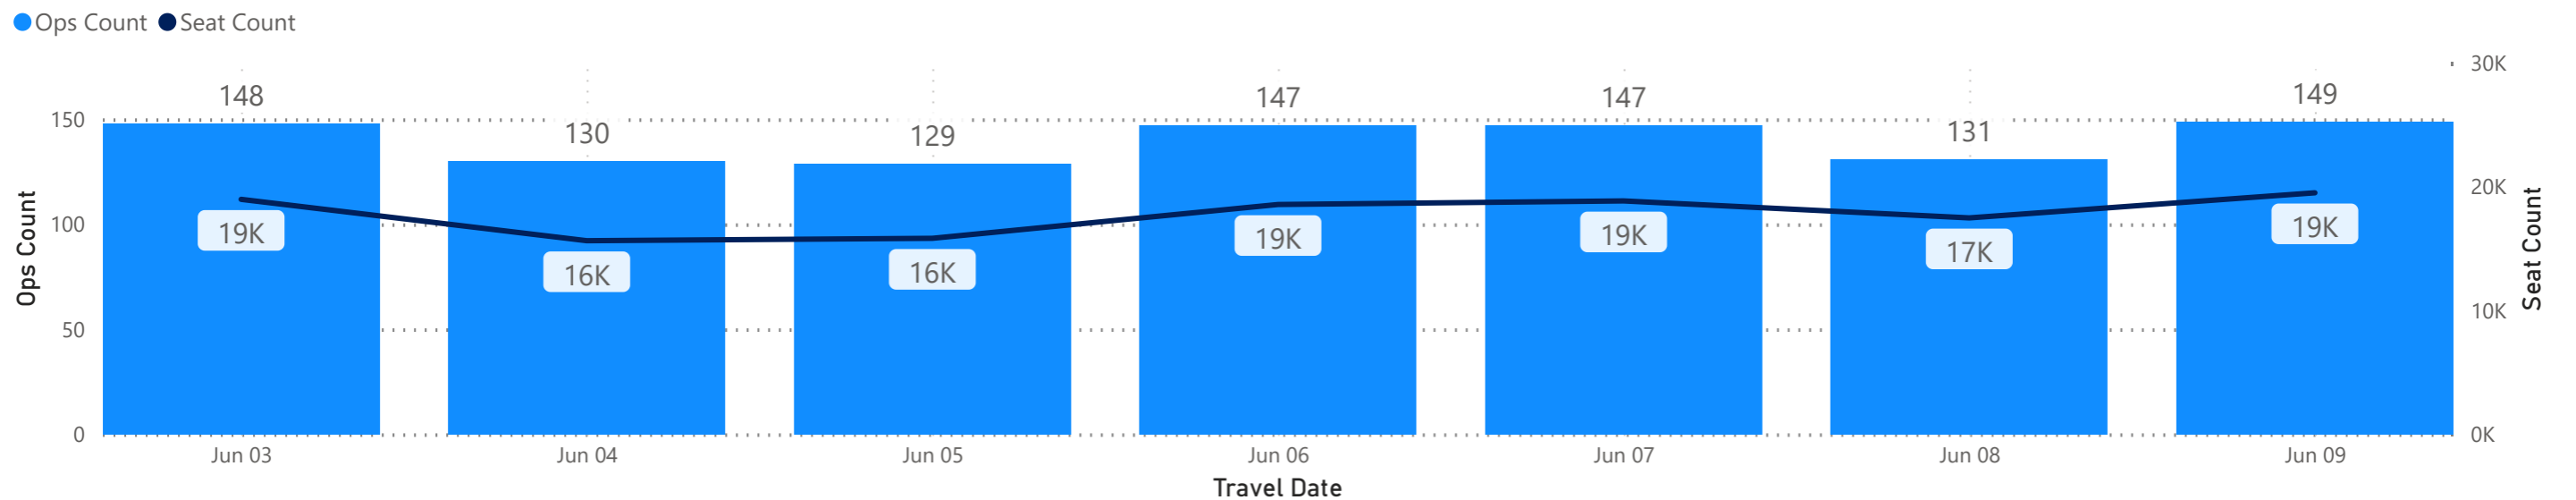

Scheduled Departures and Seats by Hour

Travel Date	Monday, June 03, 2024		Tuesday, June 04, 2024		Wednesday, June 05, 2024		Thursday, June 06, 2024		Friday, June 07, 2024		Saturday, June 08, 2024		Sunday, June 09, 2024	
Hour	Ops	Seats	Ops	Seats	Ops	Seats	Ops	Seats	Ops	Seats	Ops	Seats	Ops	Seats
0														
1														
2														
3														
4														
5	2	358	2	358	5	792	6	1,033	5	847	4	661	6	1,033
6	20	2,716	15	1,751	15	1,778	17	2,199	18	2,333	14	1,848	16	2,104
7	14	1,877	15	2,087	12	1,559	12	1,540	14	1,975	11	1,533	13	1,789
8	14	1,642	11	1,235	10	1,159	11	1,315	12	1,467	12	1,392	9	1,049
9	4	490	6	813	5	580	6	708	6	765	6	695	9	1,125
10	7	686	9	1,039	8	872	8	853	5	437	5	458	5	588
11	11	1,102	8	650	8	952	11	1,340	11	1,294	12	1,817	11	1,437
12	7	1,049	3	262	6	824	6	714	6	779	5	600	8	1,151
13	7	1,176	5	793	4	507	6	849	5	766	4	610	3	435
14	14	1,869	12	1,462	12	1,462	10	1,090	13	1,540	10	1,189	10	975
15	7	773	8	976	7	776	9	1,137	11	1,537	11	1,389	9	1,176
16	7	817	6	631	7	782	7	761	4	286	6	737	6	647
17	9	886	10	1,104	9	929	11	1,263	11	1,036	8	912	14	1,539
18	13	1,807	11	1,422	11	1,455	10	1,269	13	2,011	12	1,904	10	1,526
19	6	743	4	382	4	402	7	949	7	920	5	698	8	1,106
20	3	364	5	660	3	460	5	754	3	376	4	579	7	1,007
21	3	610			3	530	4	589	3	469	2	446	4	621
22							1	186					1	186
23														
Total	148	18,965	130	15,625	129	15,819	147	18,549	147	18,838	131	17,468	149	19,494

Departures

Hour and Ops Count by Date