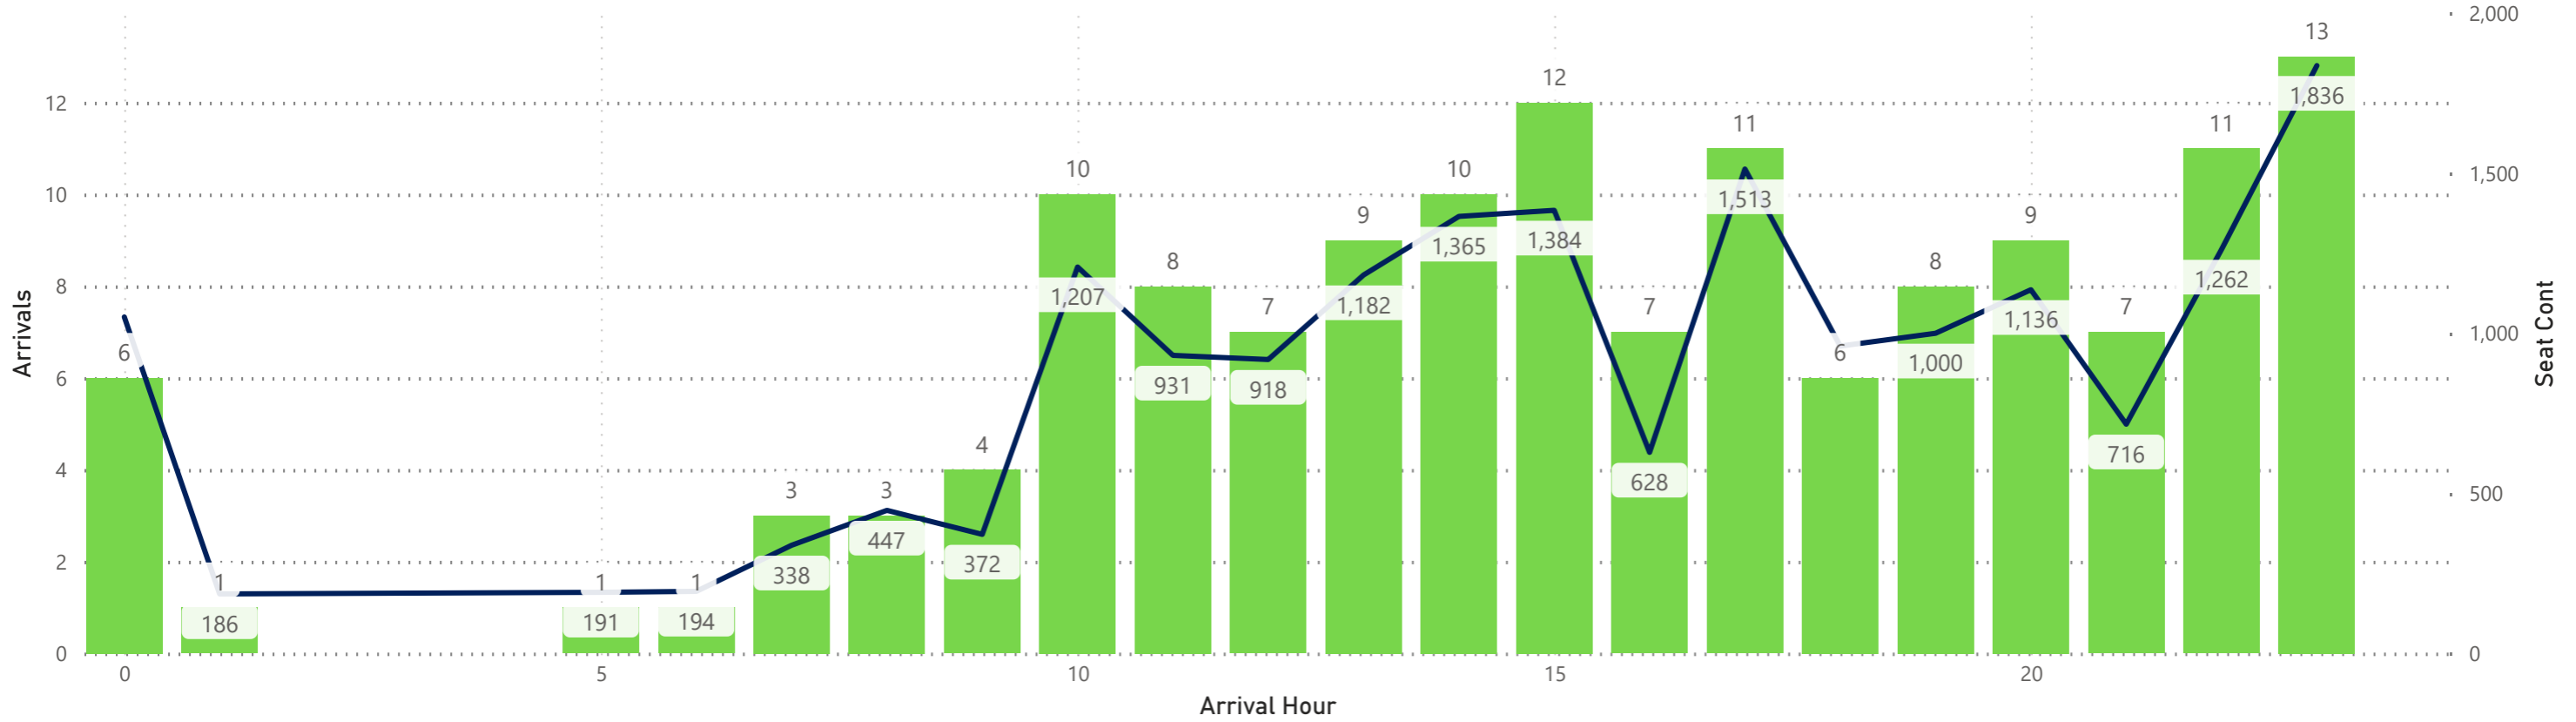

Arrivals by Airline - Earliest and Latest

Airline Code	AA		AC		AS		BA		DL		F9		G4		MX		SY		UA		VB		WN	
Travel Date	Earliest	Latest	Earliest	Latest	Earliest	Latest	Earliest	Latest	Earliest	Latest	Earliest	Latest	Earliest	Latest	Earliest	Latest	Earliest	Latest	Earliest	Latest	Earliest	Latest	Earliest	Latest
Monday, June 03, 2024	7:32	23:58	14:43	22:23	17:43	17:43	19:45	19:45	5:00	23:57	0:06	23:01	9:11	23:41			17:51	17:51	9:34	23:57			11:30	23:05
Tuesday, June 04, 2024	7:32	23:58	14:43	22:23	17:43	17:43			6:41	23:57	0:38	23:59	14:01	20:10	8:47	20:06	17:57	17:57	9:34	23:57			12:40	23:50
Wednesday, June 05, 2024	0:18	22:56	14:43	22:23	17:43	17:43	19:50	19:50	5:00	23:57	0:29	23:07	13:31	20:38					9:34	23:57			12:40	23:50
Thursday, June 06, 2024	0:18	22:56	14:43	22:23	17:43	17:43			5:00	23:57	1:13	23:26	8:41	22:40	8:47	20:06	18:13	18:13	9:34	23:57			0:10	23:20
Friday, June 07, 2024	0:18	22:56	14:43	22:23	17:43	17:43	19:55	19:55	0:20	23:57	0:05	23:02	8:33	23:34			18:13	18:13	9:34	23:57			0:10	23:20
Saturday, June 08, 2024	0:18	23:12	14:43	22:23	17:43	17:43	19:45	19:45	0:40	23:57	0:44	23:23	10:13	23:19					9:34	23:57	20:50	21:00	0:05	22:55
Sunday, June 09, 2024	0:18	22:56	14:43	22:23	17:43	17:43	19:50	19:50	0:20	23:57	1:17	23:26	8:41	23:41	8:47	20:06	18:13	18:13	9:34	23:57			0:10	20:40

Hourly Arrivals

● Arrivals ● Seat Count

Hourly Departures

Departures Seat Count

Hourly Arrivals

Arrivals Seat Cont

Hourly Departures

Departures Seat Count

Hourly Arrivals

Arrivals Seat Count

Hourly Departures

Hourly Arrivals