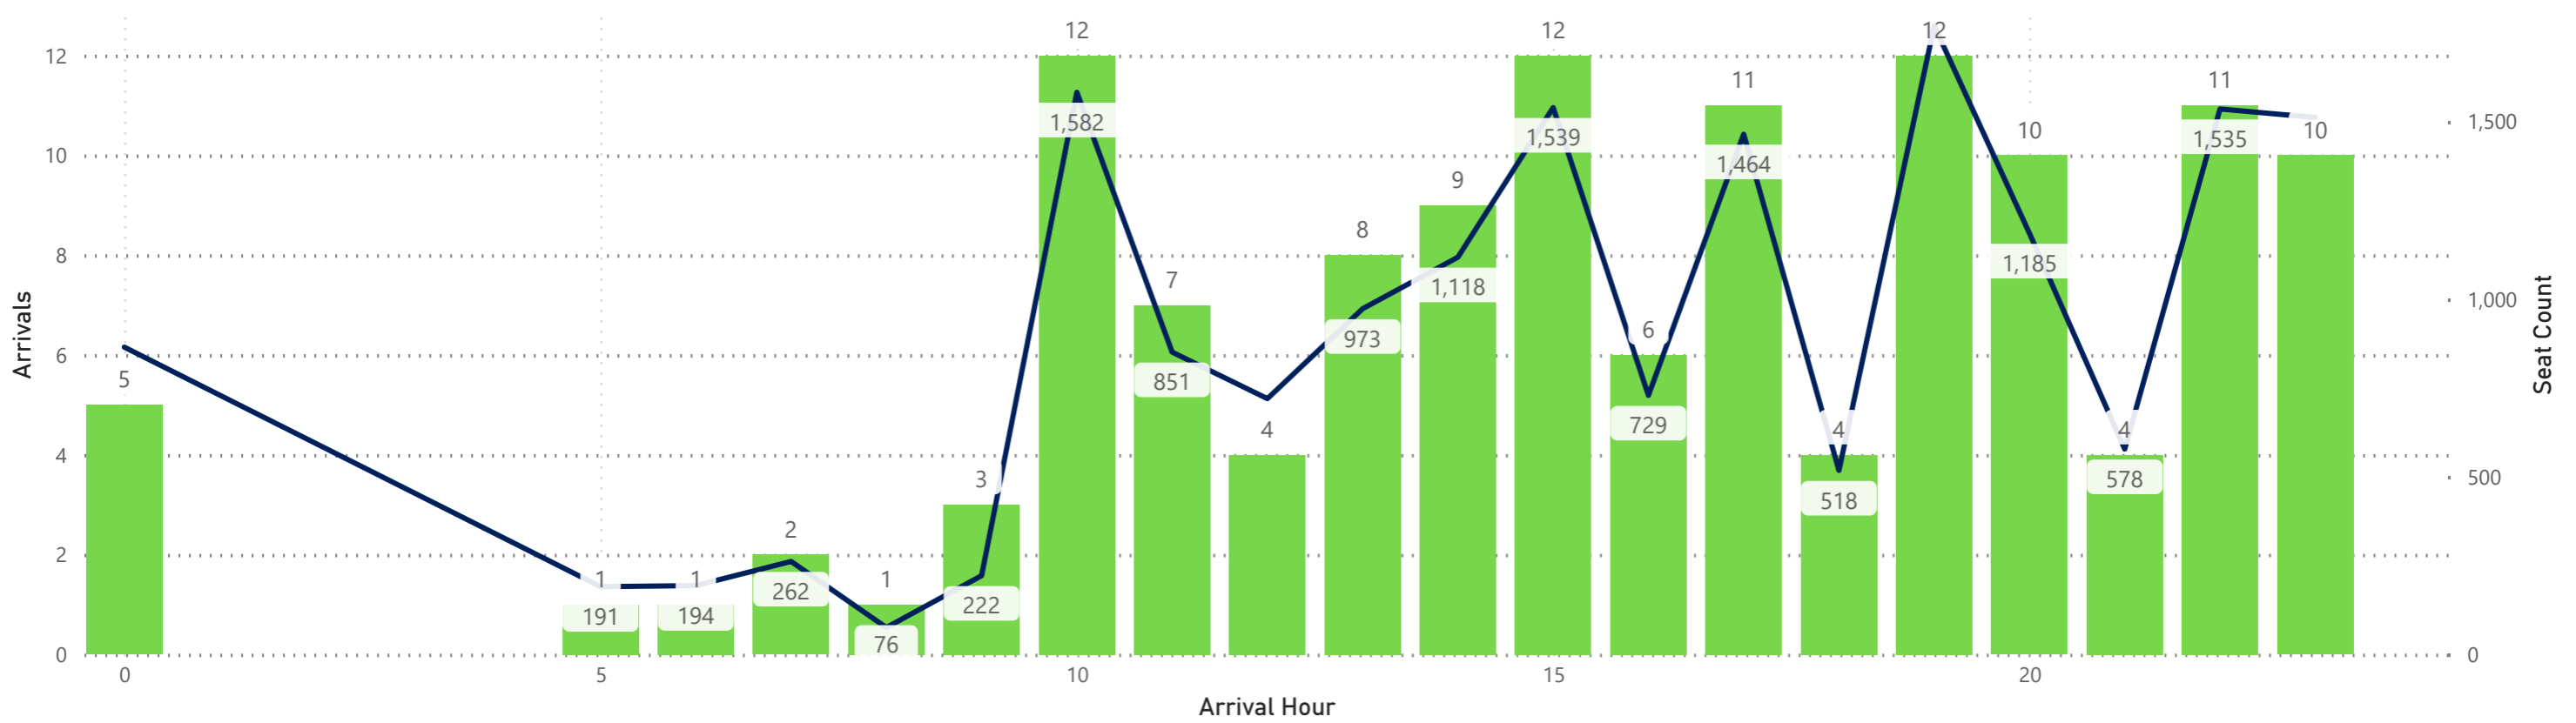

Arrivals by Airline - Earliest and Latest

Airline Code	AA		AC		AS		BA		DL		F9		G4		MX		SY		UA		VB		WN	
Travel Date	Earliest	Latest	Earliest	Latest	Earliest	Latest	Earliest	Latest	Earliest	Latest	Earliest	Latest	Earliest	Latest	Earliest	Latest	Earliest	Latest	Earliest	Latest	Earliest	Latest	Earliest	Latest
Monday, June 03, 2024	7:32	23:58	14:43	22:23	17:43	17:43	19:45	19:45	5:00	23:57	0:06	23:01	9:11	23:41			17:51	17:51	9:34	23:57			11:30	23:05
Tuesday, June 04, 2024	7:32	23:58	14:43	22:23	17:43	17:43			6:41	23:57	0:38	23:59	14:01	20:10	8:47	20:06	17:57	17:57	9:34	23:57			12:40	23:50
Wednesday, June 05, 2024	0:18	22:56	14:43	22:23	17:43	17:43	19:50	19:50	5:00	23:57	0:29	23:07	13:31	20:38					9:34	23:57			12:40	23:50
Thursday, June 06, 2024	0:18	22:56	14:43	22:23	17:43	17:43			5:00	23:57	1:13	23:26	8:41	22:40	8:47	20:06	18:13	18:13	9:34	23:57			0:10	23:20
Friday, June 07, 2024	0:18	22:56	14:43	22:23	17:43	17:43	19:55	19:55	0:20	23:57	0:05	23:02	8:33	23:34			18:13	18:13	9:34	23:57			0:10	23:20
Saturday, June 08, 2024	0:18	23:12	14:43	22:23	17:43	17:43	19:45	19:45	0:40	23:57	0:44	23:23	10:13	23:19					9:34	23:57	20:50	21:00	0:05	22:55
Sunday, June 09, 2024	0:18	22:56	14:43	22:23	17:43	17:43	19:50	19:50	0:20	23:57	1:17	23:26	8:41	23:41	8:47	20:06	18:13	18:13	9:34	23:57			0:10	20:40

Hourly Arrivals

● Arrivals ● Seat Count

Hourly Departures

Departures Seat Count

Hourly Arrivals

Arrivals Seat Cont

Hourly Departures

Departures Seat Count

Hourly Arrivals

Arrivals Seat Count

Hourly Departures

Hourly Arrivals