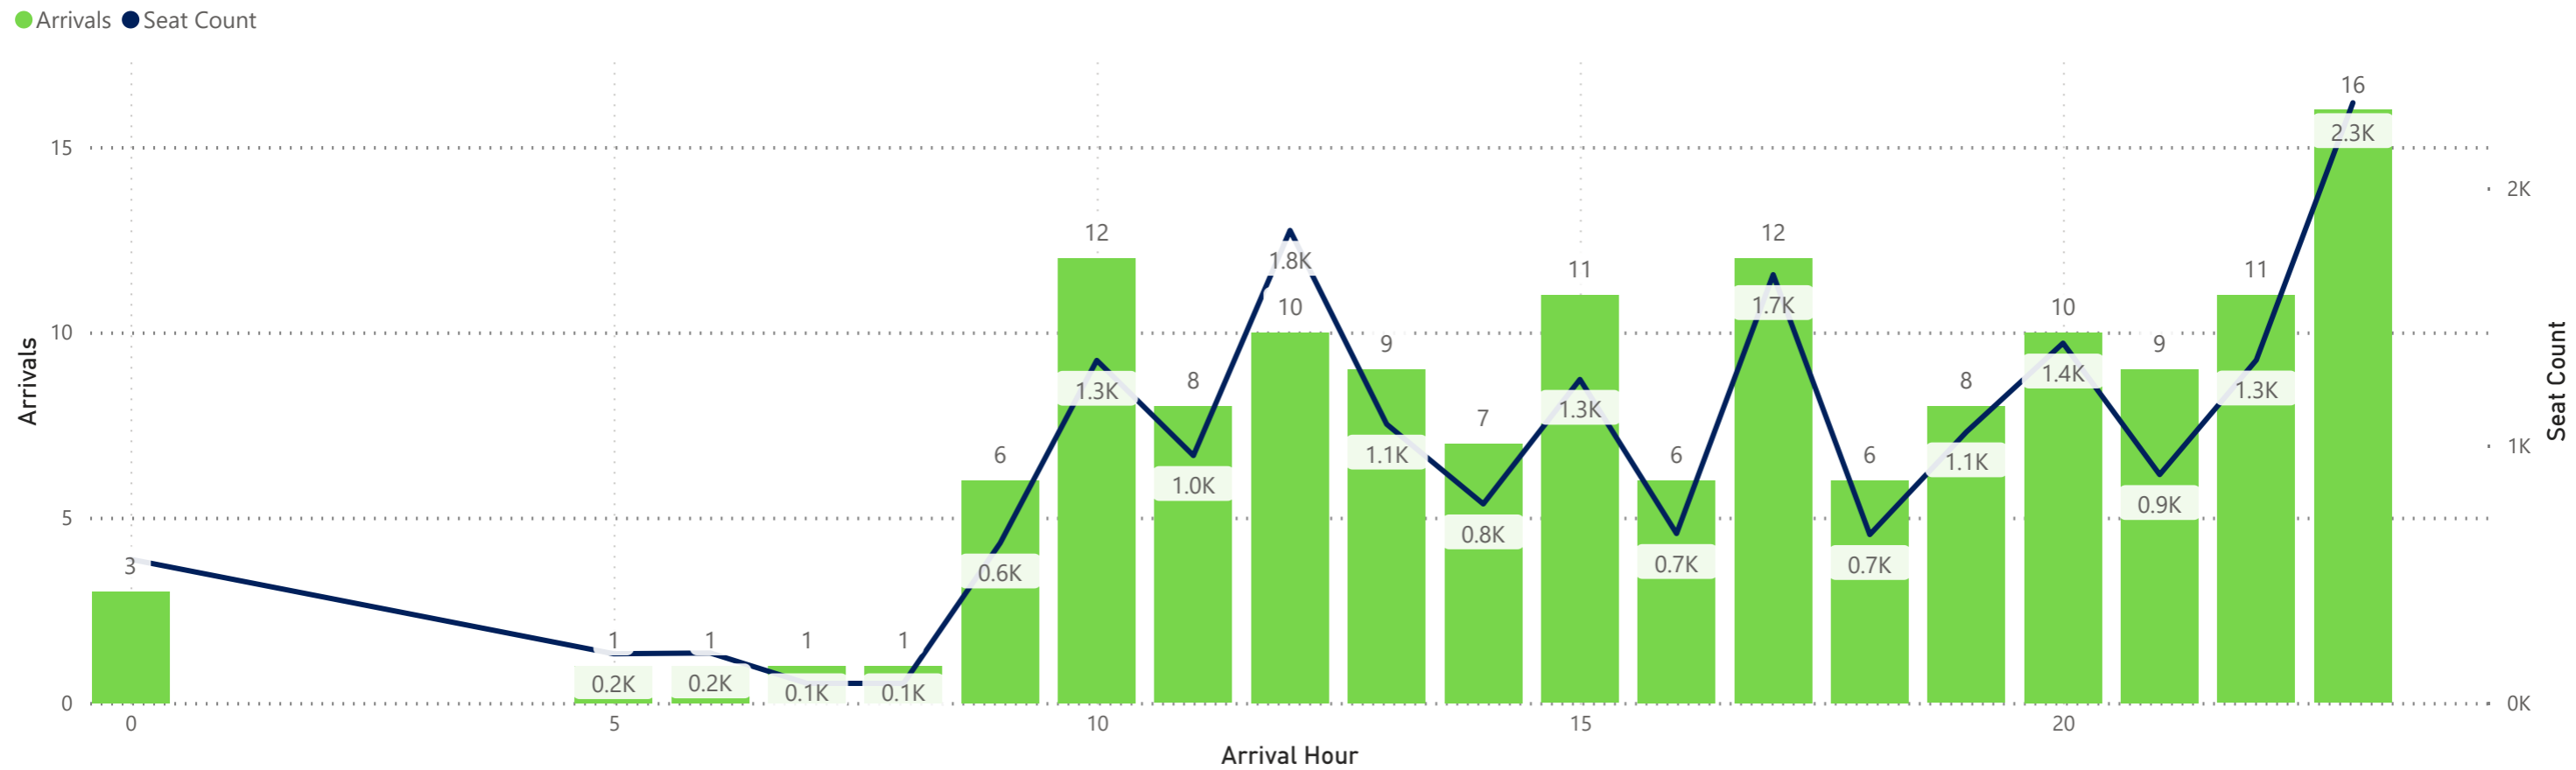

Hourly Arrivals