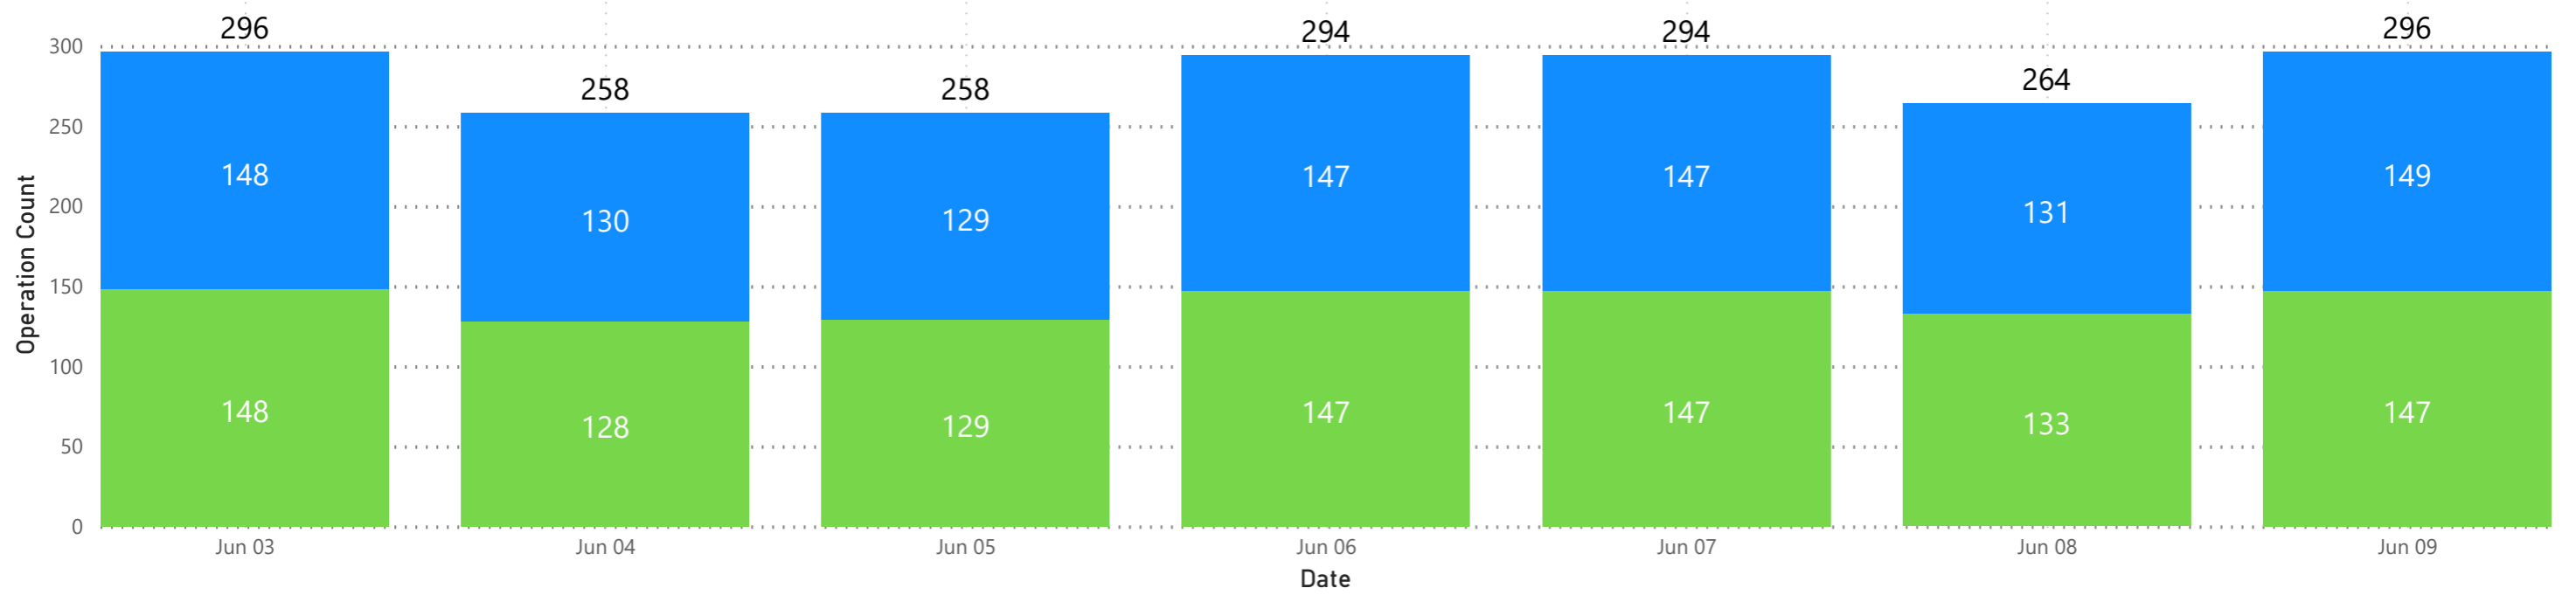

Departures

Hour and Ops Count by Date

CVG Flight Schedule Summary

Scheduled Arrivals and Seats by Hour

Travel Date	Monday, June 03, 2024		Tuesday, June 04, 2024		Wednesday, June 05, 2024		Thursday, June 06, 2024		Friday, June 07, 2024		Saturday, June 08, 2024		Sunday, June 09, 2024	
Hour	Ops	Seats	Ops	Seats	Ops	Seats	Ops	Seats	Ops	Seats	Ops	Seats	Ops	Seats
0	3	558	1	186	3	530	3	519	6	1,051	5	865	5	854
1							2	372	1	186			2	372
2														
3														
4														
5	1	191			1	191	1	191	1	191	1	191	1	191
6	1	194	1	194	1	194	1	194	1	194	1	194	1	194
7	1	76	1	76	1	76	1	76	3	338	2	262	2	152
8	1	76	2	213	1	76	3	390	3	447	1	76	4	581
9	6	621	7	788	5	465	6	602	4	372	3	222	3	283
10	12	1,331	9	715	7	755	11	1,329	10	1,207	12	1,582	9	1,274
11	8	961	5	414	9	1,052	8	866	8	931	7	851	10	1,204
12	10	1,836	6	973	4	501	5	687	7	918	4	720	5	686
13	9	1,083	8	970	10	1,342	8	940	9	1,182	8	973	6	624
14	7	773	9	1,162	5	528	8	1,075	10	1,365	9	1,118	9	1,153
15	11	1,257	10	1,071	14	1,620	14	1,599	12	1,384	12	1,539	13	1,589
16	6	658	7	876	7	857	8	1,035	7	628	6	729	10	1,131
17	12	1,664	9	1,203	10	1,247	11	1,293	11	1,513	11	1,464	8	1,028
18	6	654	4	293	2	262	4	623	6	960	4	518	6	960
19	8	1,053	7	982	12	1,738	9	1,118	8	1,000	12	1,769	10	1,331
20	10	1,398	12	1,527	9	1,081	15	2,054	9	1,136	10	1,185	15	1,960
21	9	887	8	748	6	618	6	644	7	716	4	578	5	484
22	11	1,332	8	898	12	1,254	14	1,596	11	1,262	11	1,535	13	1,634
23	16	2,332	14	2,021	10	1,547	9	1,353	13	1,836	10	1,511	10	1,349
Total	148	18,935	128	15,310	129	15,934	147	18,556	147	18,817	133	17,882	147	19,034

Arrivals
Hour and Ops Count by Date

CVG Flight Schedule Summary

Daily Operations and Daily Scheduled Seats

● Arrivals ● Departures

Daily Scheduled Seat Count

● Arriving Seats ● Departing Seats

CVG Flight Schedule Summary