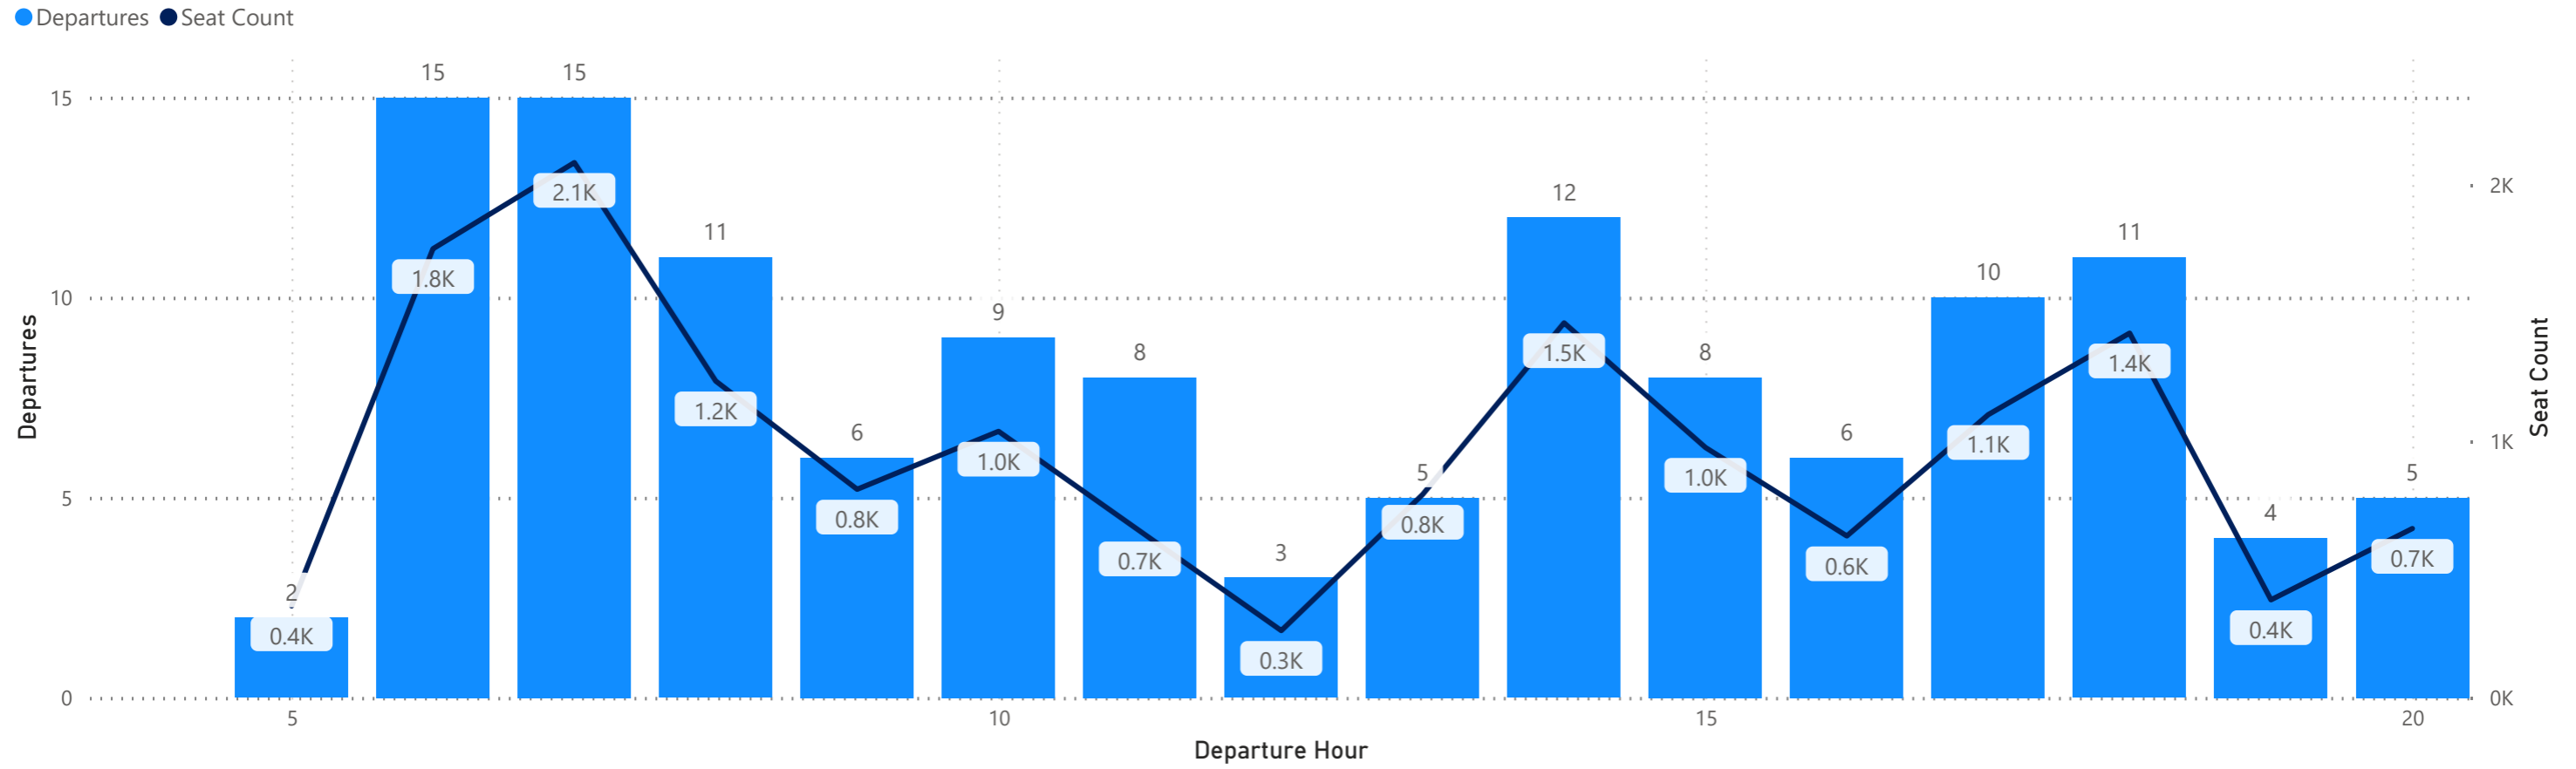

Hourly Departures