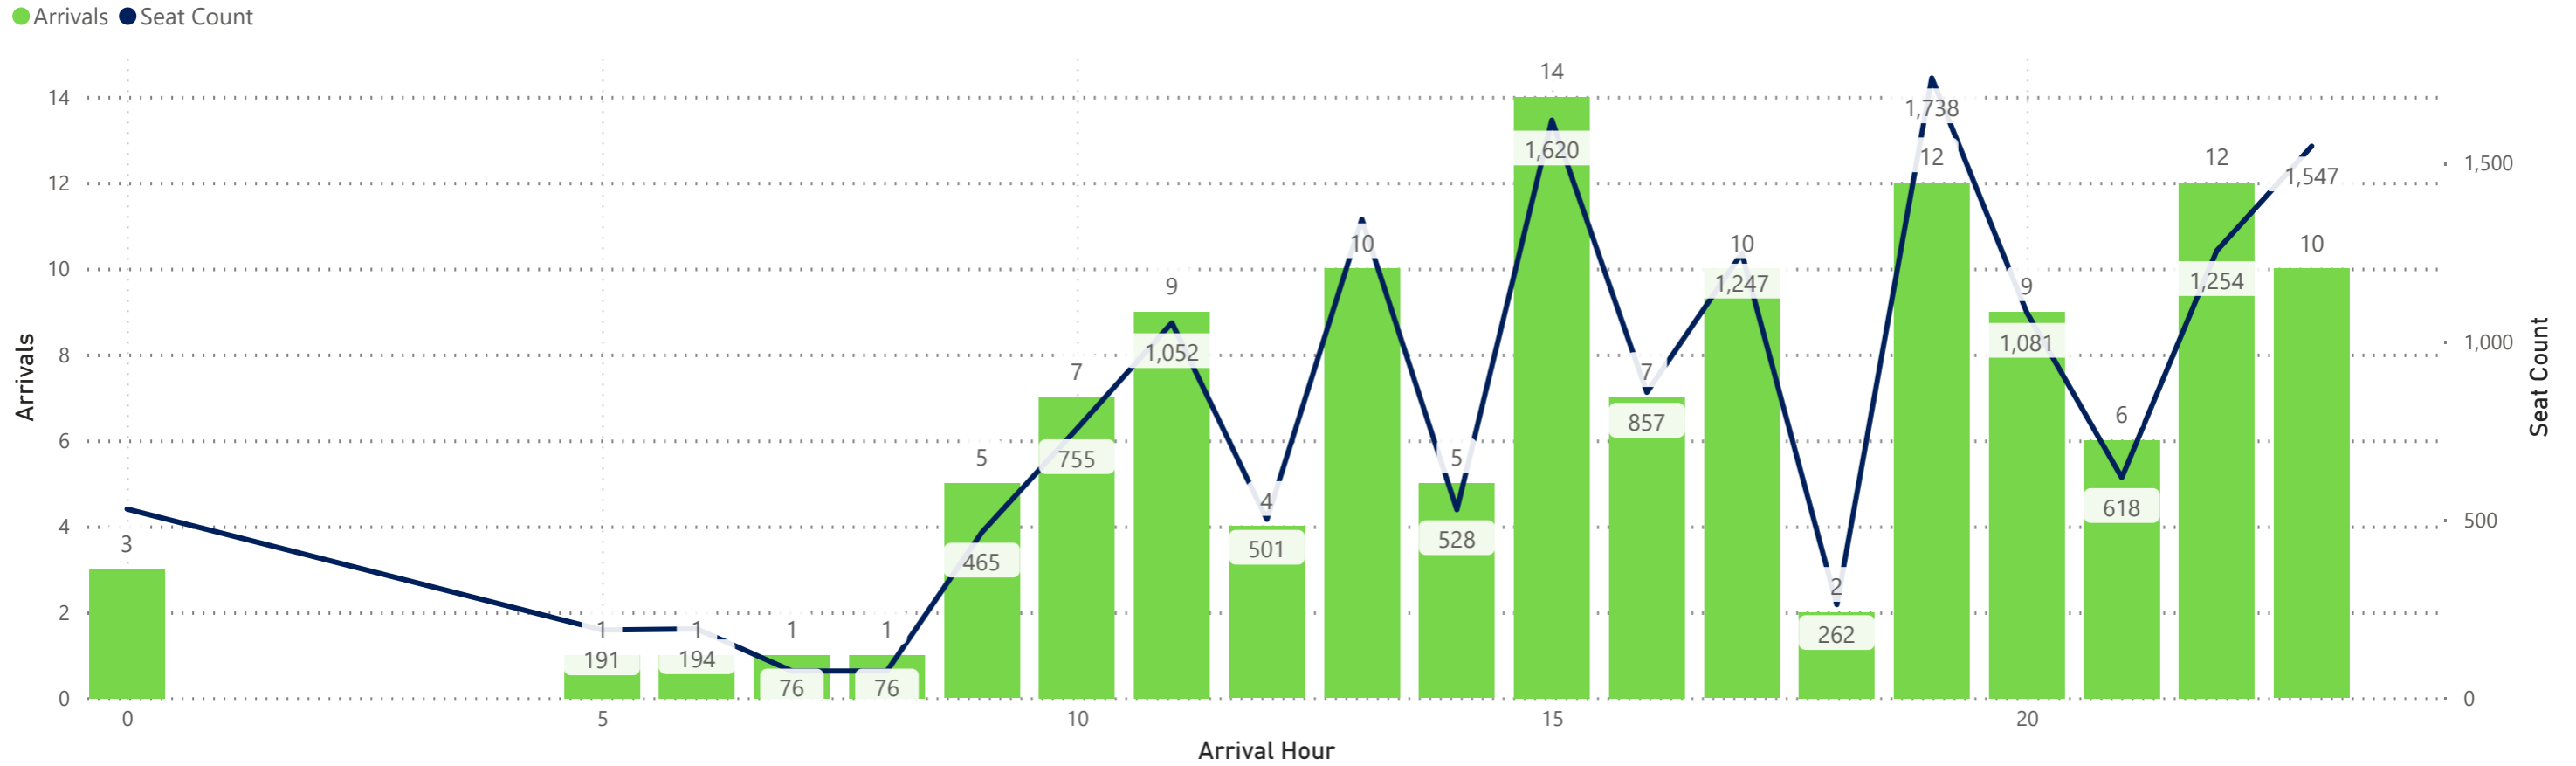

Arrivals by Airline - Earliest and Latest

Airline Code	AA		AC		AS		BA		DL		F9		G4		MX		SY		UA		VB		WN	
Travel Date	Earliest	Latest	Earliest	Latest	Earliest	Latest	Earliest	Latest	Earliest	Latest	Earliest	Latest	Earliest	Latest	Earliest	Latest	Earliest	Latest	Earliest	Latest	Earliest	Latest	Earliest	Latest
Monday, June 03, 2024	7:32	23:58	14:43	22:23	17:43	17:43	19:45	19:45	5:00	23:57	0:06	23:01	9:11	23:41			17:51	17:51	9:34	23:57			11:30	23:05
Tuesday, June 04, 2024	7:32	23:58	14:43	22:23	17:43	17:43			6:41	23:57	0:38	23:59	14:01	20:10	8:47	20:06	17:57	17:57	9:34	23:57			12:40	23:50
Wednesday, June 05, 2024	0:18	22:56	14:43	22:23	17:43	17:43	19:50	19:50	5:00	23:57	0:29	23:07	13:31	20:38					9:34	23:57			12:40	23:50
Thursday, June 06, 2024	0:18	22:56	14:43	22:23	17:43	17:43			5:00	23:57	1:13	23:26	8:41	22:40	8:47	20:06	18:13	18:13	9:34	23:57			0:10	23:20
Friday, June 07, 2024	0:18	22:56	14:43	22:23	17:43	17:43	19:55	19:55	0:20	23:57	0:05	23:02	8:33	23:34			18:13	18:13	9:34	23:57			0:10	23:20
Saturday, June 08, 2024	0:18	23:12	14:43	22:23	17:43	17:43	19:45	19:45	0:40	23:57	0:44	23:23	10:13	23:19					9:34	23:57	20:50	21:00	0:05	22:55
Sunday, June 09, 2024	0:18	22:56	14:43	22:23	17:43	17:43	19:50	19:50	0:20	23:57	1:17	23:26	8:41	23:41	8:47	20:06	18:13	18:13	9:34	23:57			0:10	20:40

Hourly Departures

Hourly Arrivals

Hourly Departures

Hourly Arrivals

Hourly Departures

Hourly Arrivals

Hourly Departures

● Departures ● Seat Count