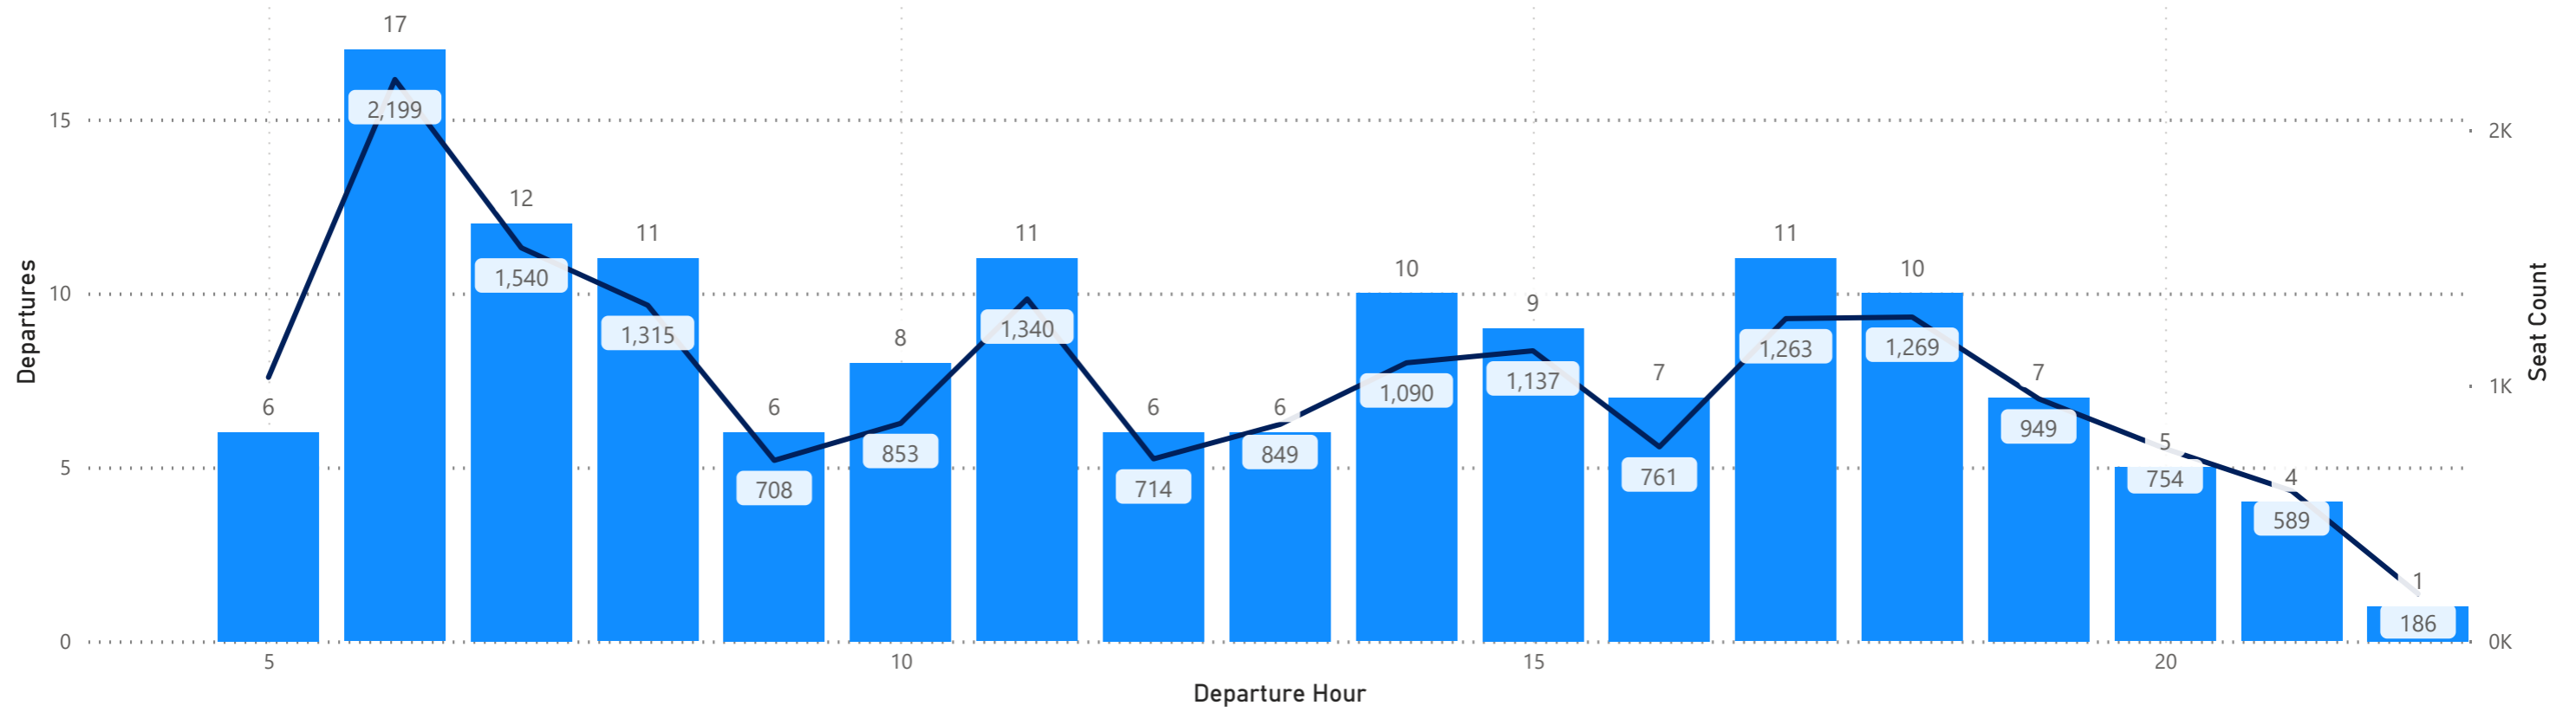

Arrivals by Airline - Earliest and Latest

Airline Code	AA		AC		AS		BA		DL		F9		G4		MX		SY		UA		VB		WN	
Travel Date	Earliest	Latest	Earliest	Latest	Earliest	Latest	Earliest	Latest	Earliest	Latest	Earliest	Latest	Earliest	Latest	Earliest	Latest	Earliest	Latest	Earliest	Latest	Earliest	Latest	Earliest	Latest
Monday, June 03, 2024	7:32	23:58	14:43	22:23	17:43	17:43	19:45	19:45	5:00	23:57	0:06	23:01	9:11	23:41			17:51	17:51	9:34	23:57			11:30	23:05
Tuesday, June 04, 2024	7:32	23:58	14:43	22:23	17:43	17:43			6:41	23:57	0:38	23:59	14:01	20:10	8:47	20:06	17:57	17:57	9:34	23:57			12:40	23:50
Wednesday, June 05, 2024	0:18	22:56	14:43	22:23	17:43	17:43	19:50	19:50	5:00	23:57	0:29	23:07	13:31	20:38					9:34	23:57			12:40	23:50
Thursday, June 06, 2024	0:18	22:56	14:43	22:23	17:43	17:43			5:00	23:57	1:13	23:26	8:41	22:40	8:47	20:06	18:13	18:13	9:34	23:57			0:10	23:20
Friday, June 07, 2024	0:18	22:56	14:43	22:23	17:43	17:43	19:55	19:55	0:20	23:57	0:05	23:02	8:33	23:34			18:13	18:13	9:34	23:57			0:10	23:20
Saturday, June 08, 2024	0:18	23:12	14:43	22:23	17:43	17:43	19:45	19:45	0:40	23:57	0:44	23:23	10:13	23:19					9:34	23:57	20:50	21:00	0:05	22:55
Sunday, June 09, 2024	0:18	22:56	14:43	22:23	17:43	17:43	19:50	19:50	0:20	23:57	1:17	23:26	8:41	23:41	8:47	20:06	18:13	18:13	9:34	23:57			0:10	20:40

Hourly Departures

Hourly Arrivals

Hourly Departures

Hourly Arrivals

Hourly Departures

Hourly Arrivals

Hourly Departures

● Departures ● Seat Count