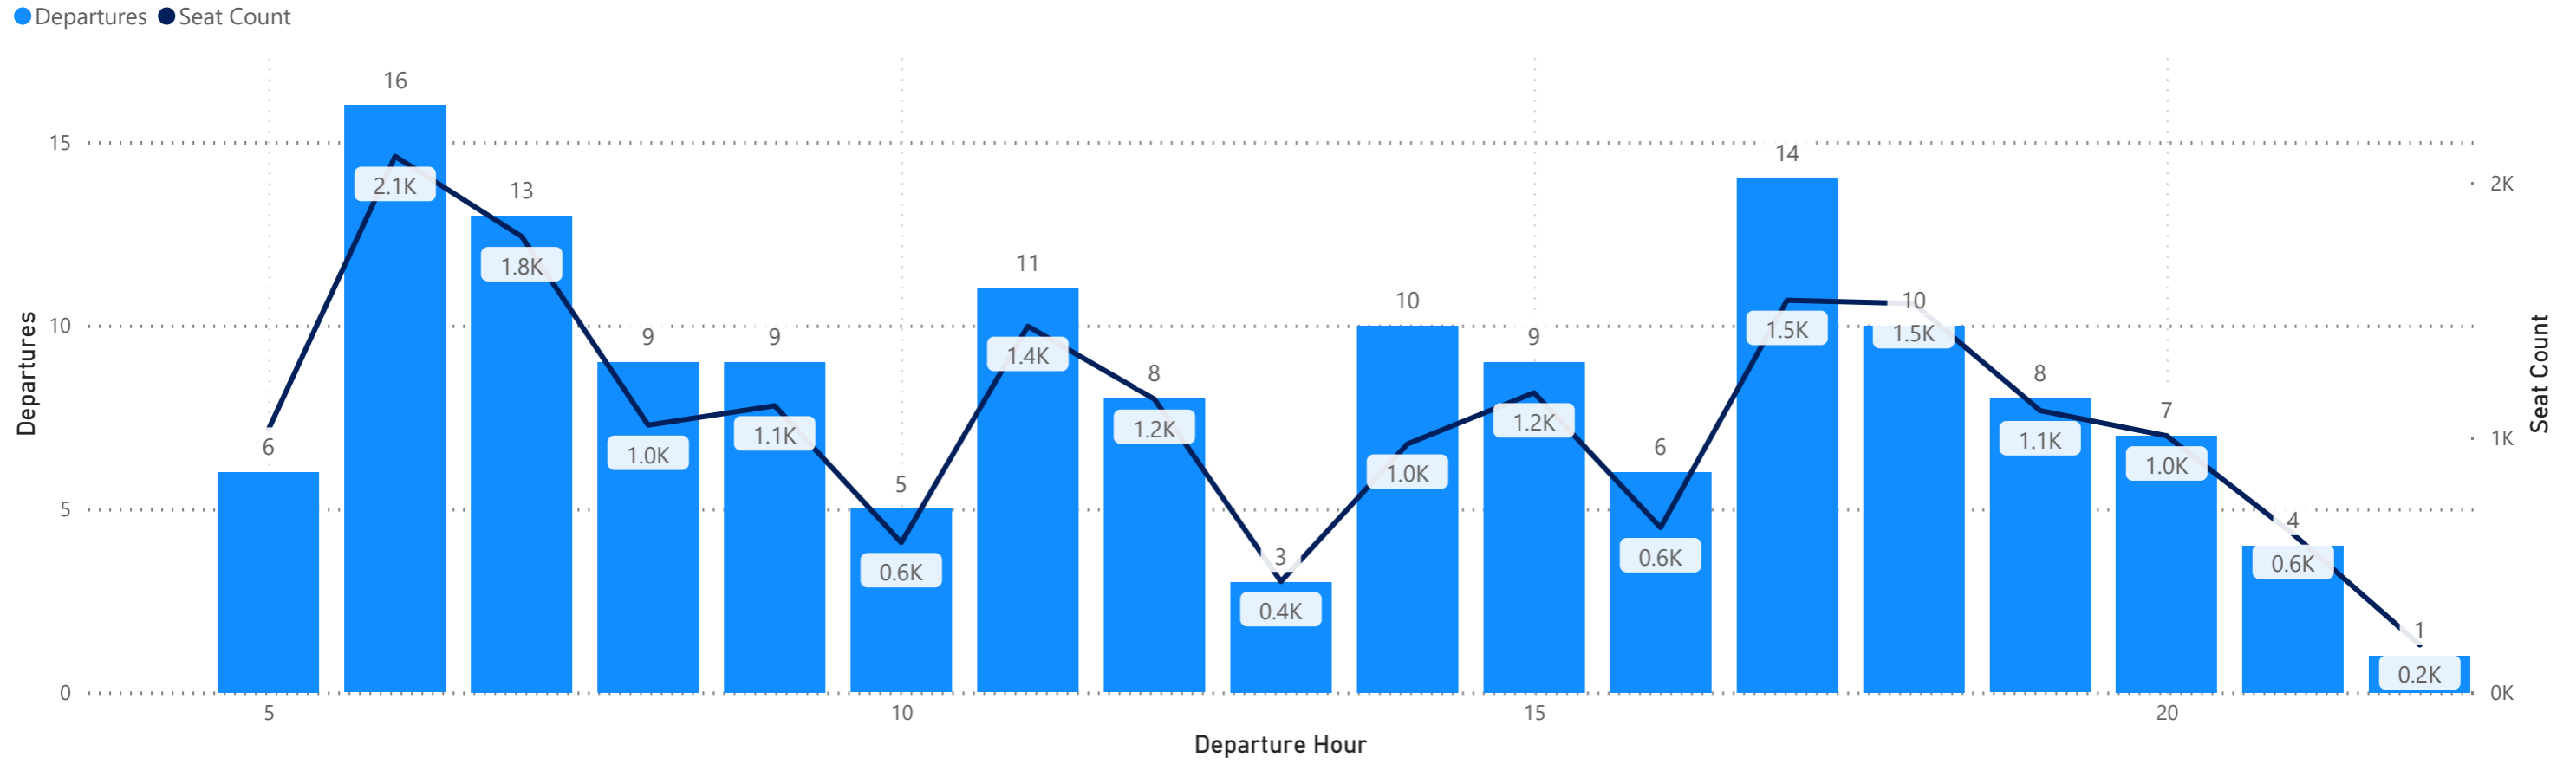

Arrivals by Airline - Earliest and Latest

Airline Code	AA		AC		AS		BA		DL		F9		G4		MX		SY		UA		VB		WN	
Travel Date	Earliest	Latest	Earliest	Latest	Earliest	Latest	Earliest	Latest	Earliest	Latest	Earliest	Latest	Earliest	Latest	Earliest	Latest	Earliest	Latest	Earliest	Latest	Earliest	Latest	Earliest	Latest
Monday, June 03, 2024	7:32	23:58	14:43	22:23	17:43	17:43	19:45	19:45	5:00	23:57	0:06	23:01	9:11	23:41			17:51	17:51	9:34	23:57			11:30	23:05
Tuesday, June 04, 2024	7:32	23:58	14:43	22:23	17:43	17:43			6:41	23:57	0:38	23:59	14:01	20:10	8:47	20:06	17:57	17:57	9:34	23:57			12:40	23:50
Wednesday, June 05, 2024	0:18	22:56	14:43	22:23	17:43	17:43	19:50	19:50	5:00	23:57	0:29	23:07	13:31	20:38					9:34	23:57			12:40	23:50
Thursday, June 06, 2024	0:18	22:56	14:43	22:23	17:43	17:43			5:00	23:57	1:13	23:26	8:41	22:40	8:47	20:06	18:13	18:13	9:34	23:57			0:10	23:20
Friday, June 07, 2024	0:18	22:56	14:43	22:23	17:43	17:43	19:55	19:55	0:20	23:57	0:05	23:02	8:33	23:34			18:13	18:13	9:34	23:57			0:10	23:20
Saturday, June 08, 2024	0:18	23:12	14:43	22:23	17:43	17:43	19:45	19:45	0:40	23:57	0:44	23:23	10:13	23:19					9:34	23:57	20:50	21:00	0:05	22:55
Sunday, June 09, 2024	0:18	22:56	14:43	22:23	17:43	17:43	19:50	19:50	0:20	23:57	1:17	23:26	8:41	23:41	8:47	20:06	18:13	18:13	9:34	23:57			0:10	20:40

Hourly Arrivals

● Arrivals ● Seat Count

Hourly Departures

Departures Seat Count

Hourly Arrivals

Arrivals Seat Cont

Hourly Departures

Departures Seat Count

Hourly Arrivals

Arrivals Seat Count

Hourly Departures

Hourly Arrivals