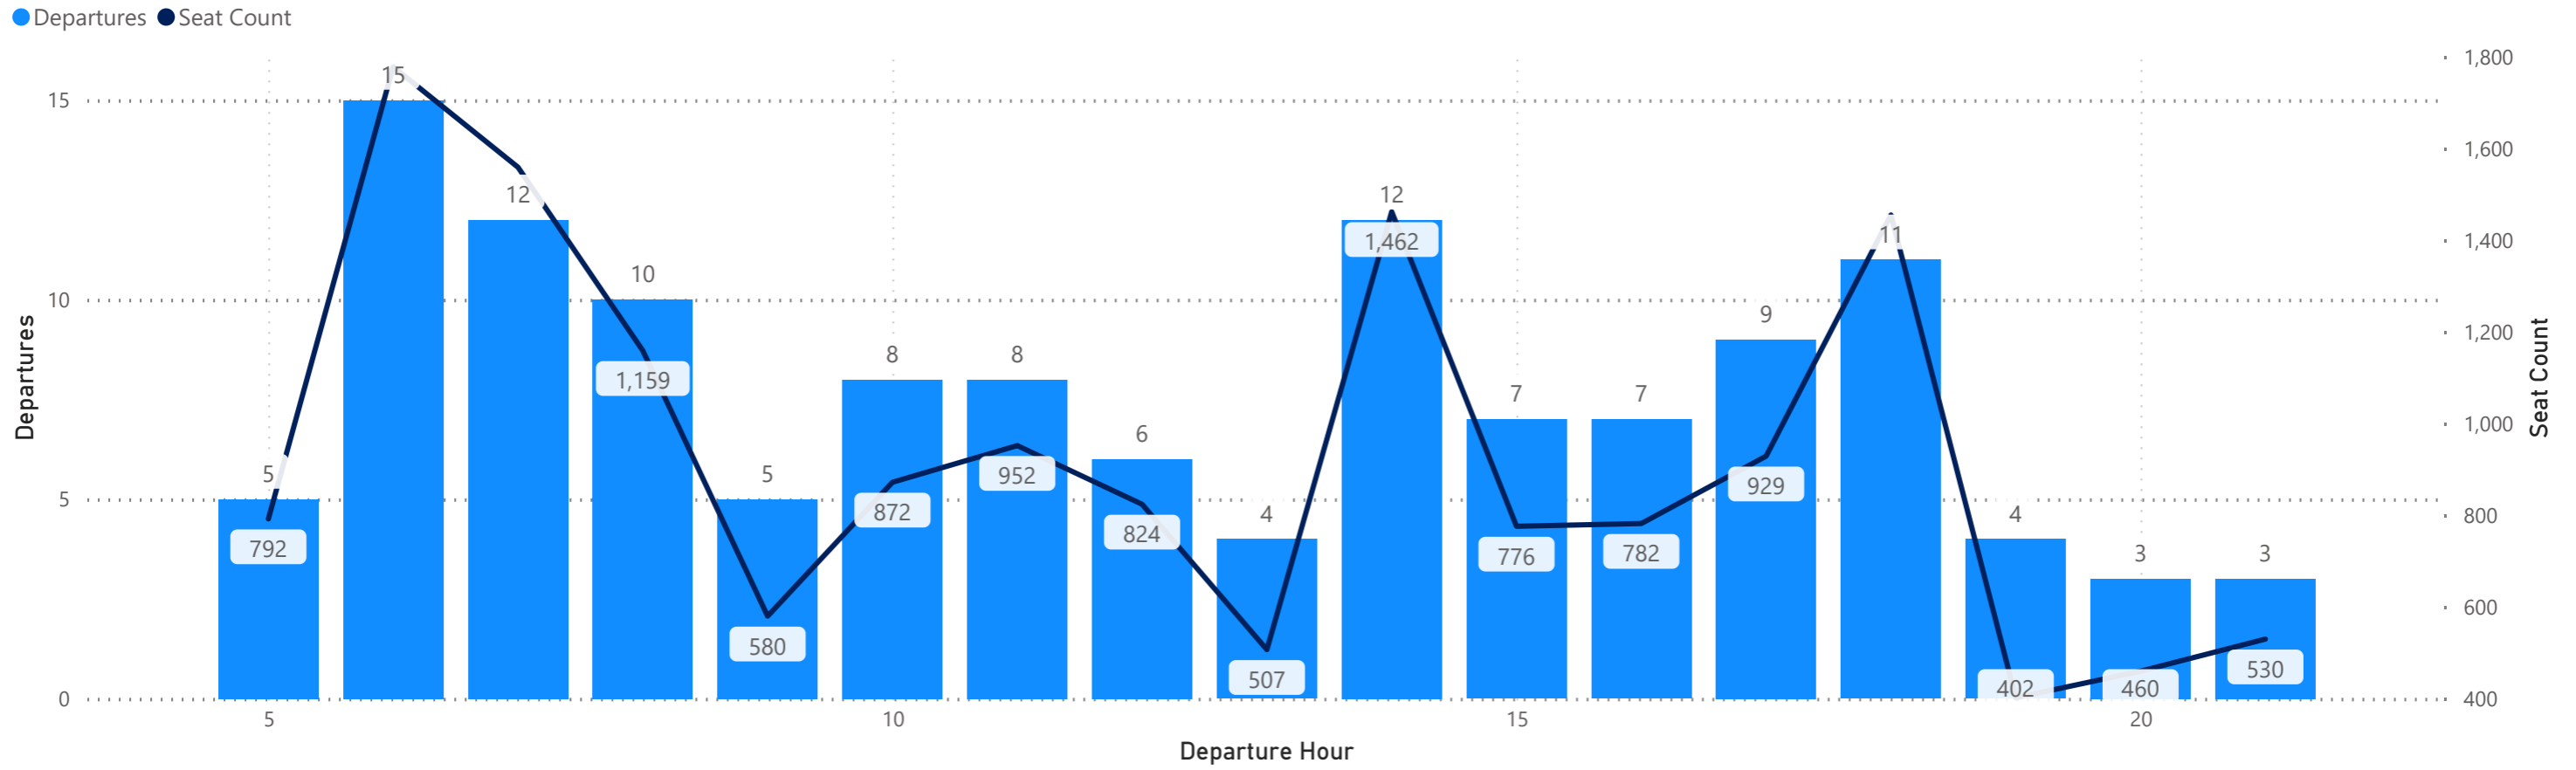

Arrivals by Airline - Earliest and Latest

Airline Code	AA		AC		AS		BA		DL		F9		G4		MX		SY		UA		VB		WN	
Travel Date	Earliest	Latest	Earliest	Latest	Earliest	Latest	Earliest	Latest	Earliest	Latest	Earliest	Latest	Earliest	Latest	Earliest	Latest	Earliest	Latest	Earliest	Latest	Earliest	Latest	Earliest	Latest
Monday, June 03, 2024	7:32	23:58	14:43	22:23	17:43	17:43	19:45	19:45	5:00	23:57	0:06	23:01	9:11	23:41			17:51	17:51	9:34	23:57			11:30	23:05
Tuesday, June 04, 2024	7:32	23:58	14:43	22:23	17:43	17:43			6:41	23:57	0:38	23:59	14:01	20:10	8:47	20:06	17:57	17:57	9:34	23:57			12:40	23:50
Wednesday, June 05, 2024	0:18	22:56	14:43	22:23	17:43	17:43	19:50	19:50	5:00	23:57	0:29	23:07	13:31	20:38					9:34	23:57			12:40	23:50
Thursday, June 06, 2024	0:18	22:56	14:43	22:23	17:43	17:43			5:00	23:57	1:13	23:26	8:41	22:40	8:47	20:06	18:13	18:13	9:34	23:57			0:10	23:20
Friday, June 07, 2024	0:18	22:56	14:43	22:23	17:43	17:43	19:55	19:55	0:20	23:57	0:05	23:02	8:33	23:34			18:13	18:13	9:34	23:57			0:10	23:20
Saturday, June 08, 2024	0:18	23:12	14:43	22:23	17:43	17:43	19:45	19:45	0:40	23:57	0:44	23:23	10:13	23:19					9:34	23:57	20:50	21:00	0:05	22:55
Sunday, June 09, 2024	0:18	22:56	14:43	22:23	17:43	17:43	19:50	19:50	0:20	23:57	1:17	23:26	8:41	23:41	8:47	20:06	18:13	18:13	9:34	23:57			0:10	20:40

Hourly Departures

Hourly Arrivals

Hourly Departures

Hourly Arrivals

Hourly Departures

Hourly Arrivals

Hourly Departures

● Departures ● Seat Count