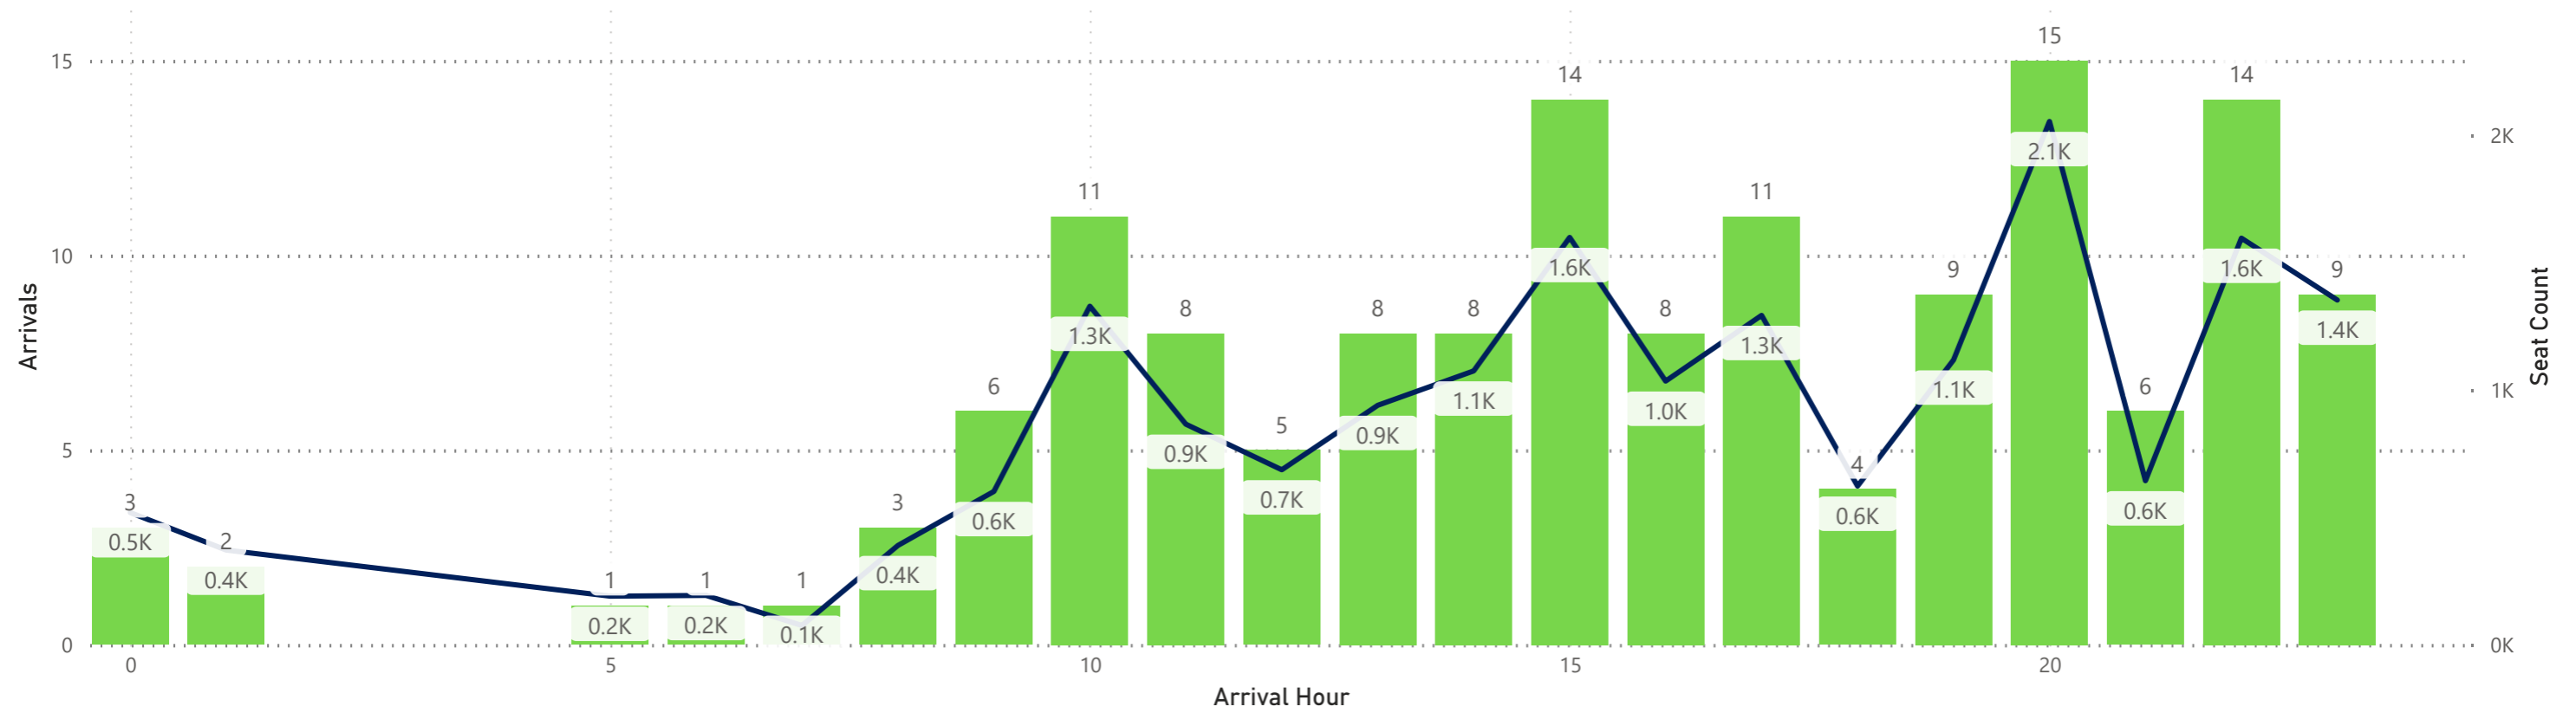

Hourly Arrivals

● Arrivals ● Seat Count