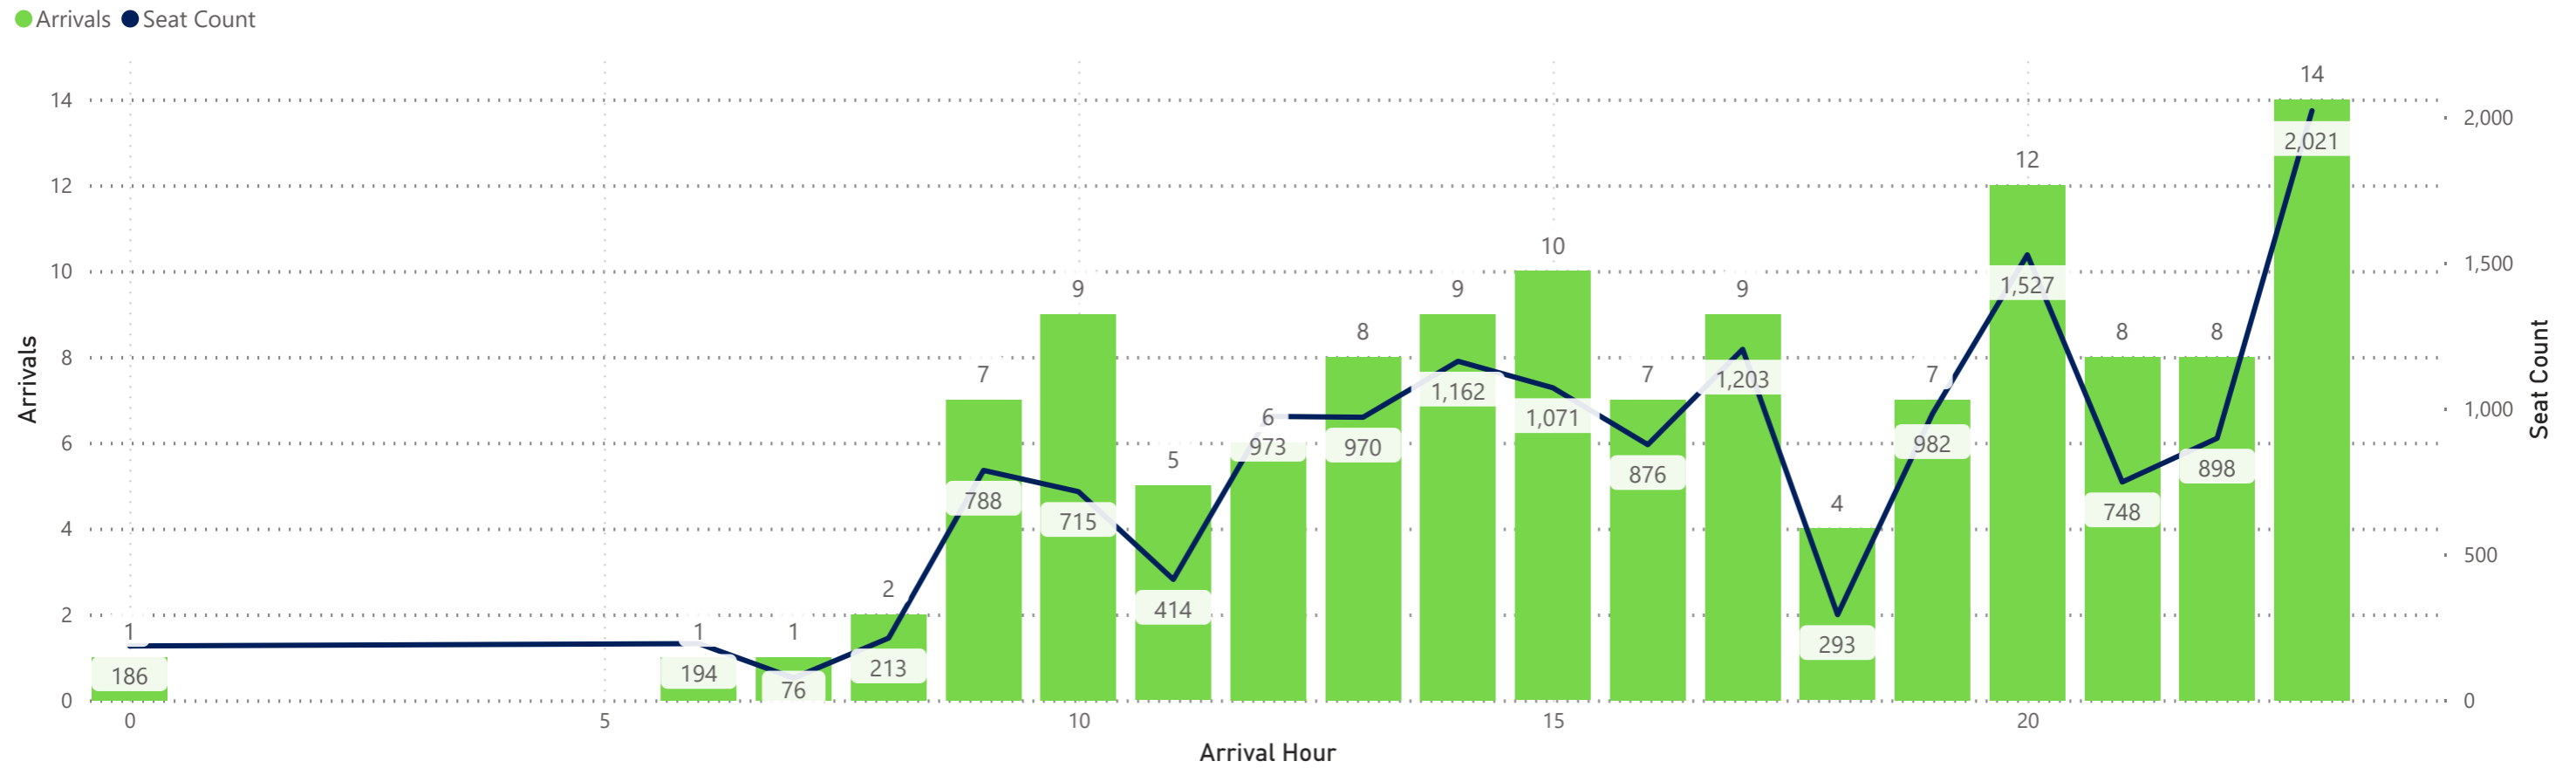

Arrivals by Airline - Earliest and Latest

Airline Code	AA		AC		AS		BA		DL		F9		G4		MX		SY		UA		VB		WN	
Travel Date	Earliest	Latest	Earliest	Latest	Earliest	Latest	Earliest	Latest	Earliest	Latest	Earliest	Latest	Earliest	Latest	Earliest	Latest	Earliest	Latest	Earliest	Latest	Earliest	Latest	Earliest	Latest
Monday, June 03, 2024	7:32	23:58	14:43	22:23	17:43	17:43	19:45	19:45	5:00	23:57	0:06	23:01	9:11	23:41			17:51	17:51	9:34	23:57			11:30	23:05
Tuesday, June 04, 2024	7:32	23:58	14:43	22:23	17:43	17:43			6:41	23:57	0:38	23:59	14:01	20:10	8:47	20:06	17:57	17:57	9:34	23:57			12:40	23:50
Wednesday, June 05, 2024	0:18	22:56	14:43	22:23	17:43	17:43	19:50	19:50	5:00	23:57	0:29	23:07	13:31	20:38					9:34	23:57			12:40	23:50
Thursday, June 06, 2024	0:18	22:56	14:43	22:23	17:43	17:43			5:00	23:57	1:13	23:26	8:41	22:40	8:47	20:06	18:13	18:13	9:34	23:57			0:10	23:20
Friday, June 07, 2024	0:18	22:56	14:43	22:23	17:43	17:43	19:55	19:55	0:20	23:57	0:05	23:02	8:33	23:34			18:13	18:13	9:34	23:57			0:10	23:20
Saturday, June 08, 2024	0:18	23:12	14:43	22:23	17:43	17:43	19:45	19:45	0:40	23:57	0:44	23:23	10:13	23:19					9:34	23:57	20:50	21:00	0:05	22:55
Sunday, June 09, 2024	0:18	22:56	14:43	22:23	17:43	17:43	19:50	19:50	0:20	23:57	1:17	23:26	8:41	23:41	8:47	20:06	18:13	18:13	9:34	23:57			0:10	20:40

Hourly Departures

Hourly Arrivals

Hourly Departures

Hourly Arrivals

Hourly Departures

Hourly Arrivals

Hourly Departures

● Departures ● Seat Count