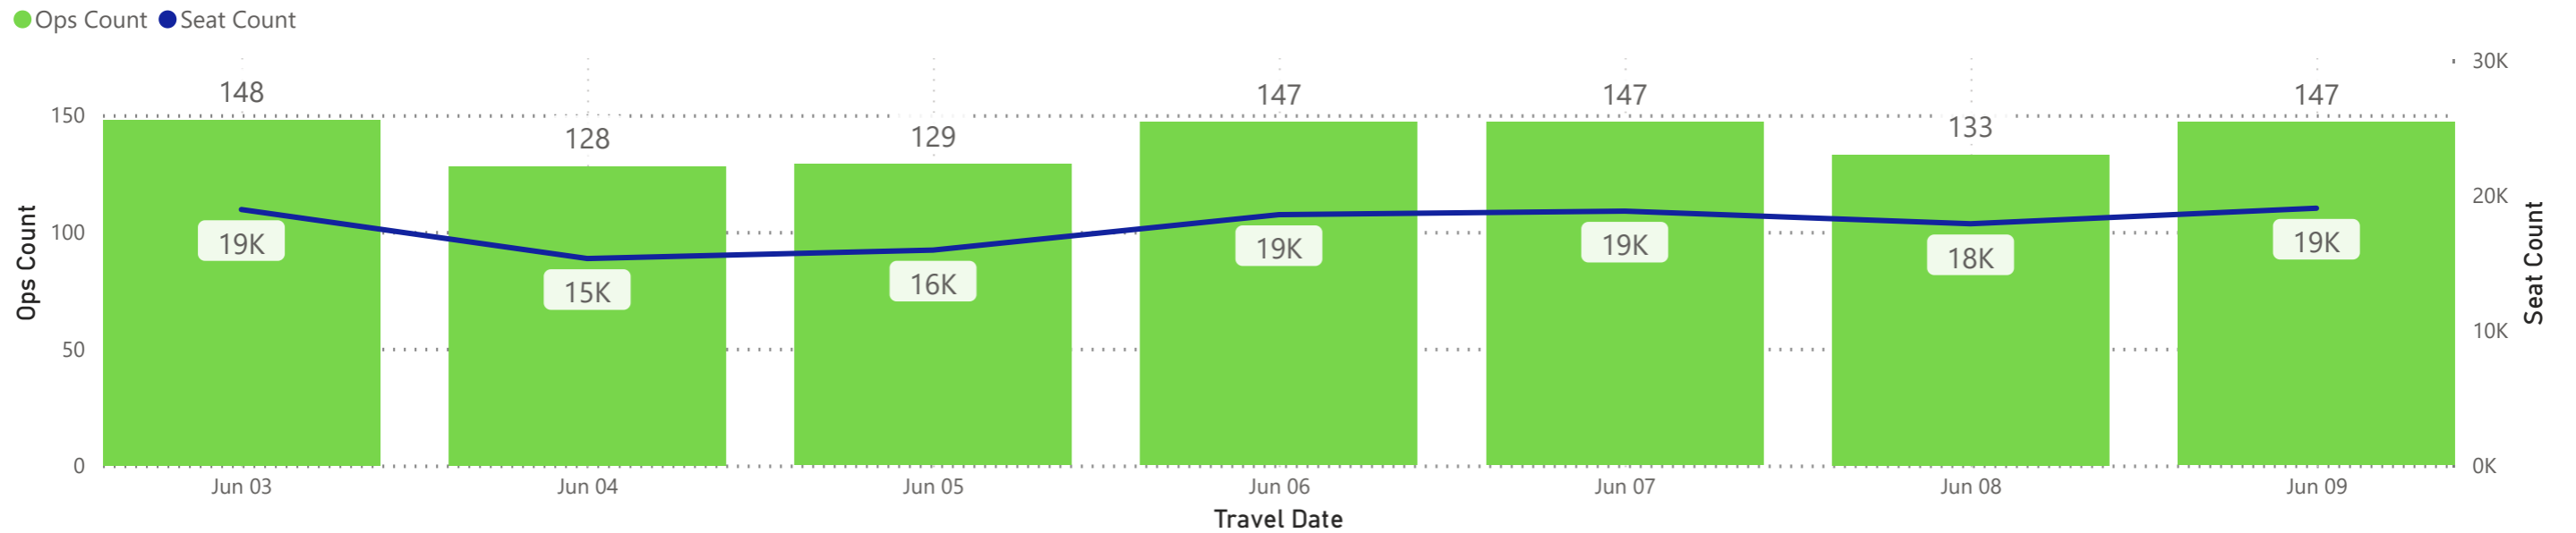

Departures

Hour and Ops Count by Date

CVG Flight Schedule Summary

Scheduled Arrivals and Seats by Hour

Travel Date	Monday, June 03, 2024		Tuesday, June 04, 2024		Wednesday, June 05, 2024		Thursday, June 06, 2024		Friday, June 07, 2024		Saturday, June 08, 2024		Sunday, June 09, 2024	
Hour	Ops	Seats	Ops	Seats	Ops	Seats	Ops	Seats	Ops	Seats	Ops	Seats	Ops	Seats
0	3	558	1	186	3	530	3	519	6	1,051	5	865	5	854
1							2	372	1	186			2	372
2														
3														
4														
5	1	191			1	191	1	191	1	191	1	191	1	191
6	1	194	1	194	1	194	1	194	1	194	1	194	1	194
7	1	76	1	76	1	76	1	76	3	338	2	262	2	152
8	1	76	2	213	1	76	3	390	3	447	1	76	4	581
9	6	621	7	788	5	465	6	602	4	372	3	222	3	283
10	12	1,331	9	715	7	755	11	1,329	10	1,207	12	1,582	9	1,274
11	8	961	5	414	9	1,052	8	866	8	931	7	851	10	1,204
12	10	1,836	6	973	4	501	5	687	7	918	4	720	5	686
13	9	1,083	8	970	10	1,342	8	940	9	1,182	8	973	6	624
14	7	773	9	1,162	5	528	8	1,075	10	1,365	9	1,118	9	1,153
15	11	1,257	10	1,071	14	1,620	14	1,599	12	1,384	12	1,539	13	1,589
16	6	658	7	876	7	857	8	1,035	7	628	6	729	10	1,131
17	12	1,664	9	1,203	10	1,247	11	1,293	11	1,513	11	1,464	8	1,028
18	6	654	4	293	2	262	4	623	6	960	4	518	6	960
19	8	1,053	7	982	12	1,738	9	1,118	8	1,000	12	1,769	10	1,331
20	10	1,398	12	1,527	9	1,081	15	2,054	9	1,136	10	1,185	15	1,960
21	9	887	8	748	6	618	6	644	7	716	4	578	5	484
22	11	1,332	8	898	12	1,254	14	1,596	11	1,262	11	1,535	13	1,634
23	16	2,332	14	2,021	10	1,547	9	1,353	13	1,836	10	1,511	10	1,349
Total	148	18,935	128	15,310	129	15,934	147	18,556	147	18,817	133	17,882	147	19,034

Arrivals
Hour and Ops Count by Date

CVG Flight Schedule Summary

Daily Operations and Daily Scheduled Seats

● Arrivals ● Departures

Daily Scheduled Seat Count

● Arriving Seats ● Departing Seats

CVG Flight Schedule Summary